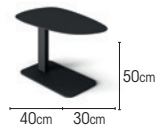

TUCINO

side table

The Tucino side tables have the best of both worlds: smooth, organic curves of the table top supported by strong, defined lines of its base. Get creative and match them wherever you like to complement your lounge sofa set. Simple, modern and easy to move around. These side tables will make your outdoor lounge definitely more playful. Drinks are served.

TUCINO

FRAME powder coated aluminium
alu charcoal mat
alu white mat
alu sand mat

ITEMS

side table small

charcoal
white
sand

01-006832
01-006833
01-006834

side table medium

charcoal
white
sand