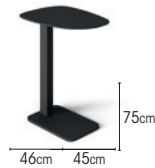

TUCINO

FRAME powder coated aluminium
alu charcoal mat
alu white mat
alu sand mat

ITEMS

side table small

charcoal
white
sand

01-006832
01-006833
01-006834

side table medium

charcoal
white
sand