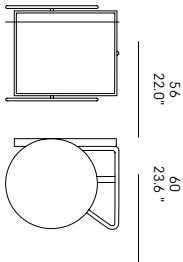

TELAIO IN METALLO METAL FRAME CADRE EN MÉTAL METALLRAHMEN MARCO DE METAL	Nero Black Noir Schwarz Negro RAL 9011	Verniciato oro Gold painted Verni or Gold beschichtet Pintado de oro		
VASSOI E RUOTE TRAYS AND WHEELS PLATEAUX ET ROUES TABLETTES UND RÄDER BANDEJAS Y RUEDAS	Rovere naturale (*) Natural oak Chêne naturel Eiche natur Roble natural CP0139	Bianco (*) White Blanc Weiß Blanco RAL 9016	Moca (*) Mocha Moka Mokka Moca CP0138	Rosso Traffico (**) Traffic Red Rouge signalisation Verkehrsrot Rojo tráfico RAL 3020
CHARIOT	CM7001-73MZ	CM7001-D6P9	CM7001-D67N	CM7001-R3020

PEZZI DI RICAMBIO SPARE PARTS PIÈCES DÉTACHÉES ERSATZTEILE PIEZAS DE RECAMBIO DE	Spedizione con corriere espresso Delivery by express courier Expédition par courrier express Versand per Expresskurier Envío por mensajería urgente		Prezzi netti Net prices Prix nets Netto-Preise Precios netos	
Gomma per ruote (2pz) / Wheel rubber (2pcs) Caoutchouc pour les roues (2pcs) / Radgummi (2Stk) / Goma para las ruedas (2uds)	176.630-NE	Italia / Italy Italie / Italien Italia	Europa / Europe Europe / Europa Europa	Mondo / World Monde / Welt Mundo