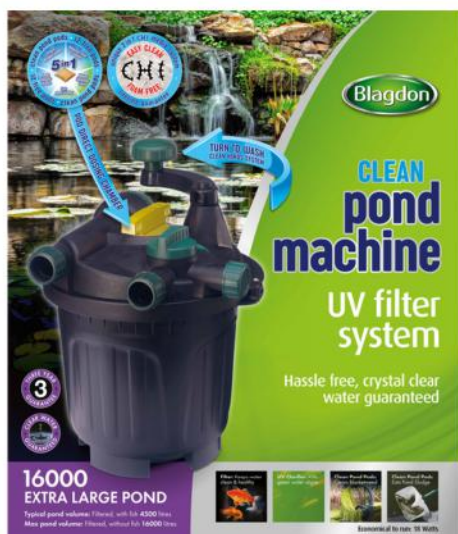

Clean Pond Machine 7,000

Code: 1057554

Clean Pond Machine 10,000

Code: 1057561

Clean Pond Machine 13,000

Code: 1057578

Clean Pond Machine 16,000

Code: 1057585