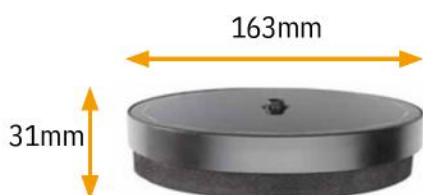

Product dimensions

Liberty Solar Floating Fountain Pump 180 Spares

- Annual Maintenance kits
  Code: 8943
- Fittings Set Complete
  Code: 8944

Liberty Feature Spares

- Liberty 5w Solar Panel
  Code: 1052603
- Liberty 2nd Gen LED Ring
  Code: 1057325
- Liberty Gen 2 USB Socket & Cable Charger
  Code: 1054638
- Liberty 1.5m+5m Mains Power Lead
  Code: 1055901
- Liberty Solar Oxygenator Battery
  Code: 1056021
- Liberty 5m Extension Lead
  Code: 1052702
- Liberty Mini Feature Mains Power Adapter
  Code: 1054614

- Liberty Solar Oxygenator Service Kit
  Code: 1056014
- Liberty 200 Panel And Battery
  Code: 1057288
- Liberty 200 Led 5m Cable
  Code: 1057295
- Liberty 200 Battery Only
  Code: 1057301
- Liberty 200 Pump 5m Cable
  Code: 1057318
- Liberty 2nd Gen LED Ring W Hose
  Code: 1057332
- Liberty Feature Spare Pump
  Code: 1052627
- Liberty Gen 2 Lithium Battery
  Code: 1054621