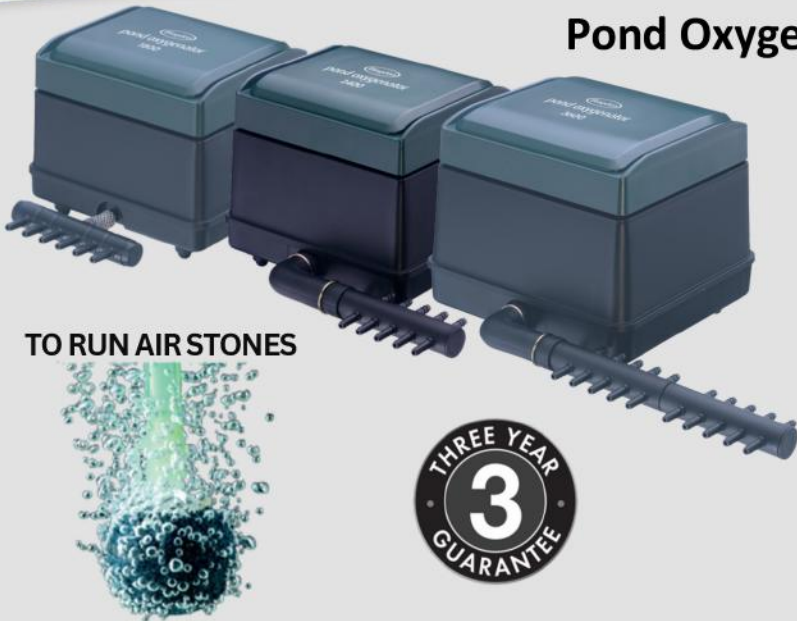

Air Pump Pond Air 1 Complete Annual Maintenance Kit

Code: 2873

Air Pump Pond Air 2 Complete Annual Maintenance Kit

Code: 2874

Koi Air Pump Consumables

Koi Air 25 Complete Annual Maintenance Kit

Code: 1019941

Koi Air 50/65 Complete Annual Maintenance Kit

Code: 1019958

Pond Oxygenators

Essential aeration for a healthy pond, specifically designed for larger ponds.

- Outdoor weatherproof water garden air pump.
- Increases oxygen in warm weather.
- Helps prevent freezing during the winter, reducing the potential build up of toxic gases.
- Treatments and medications can reduce oxygen levels in your pond. Support your fish with additional aeration and circulation when they need it most.
- An economical method of water movement and circulation.