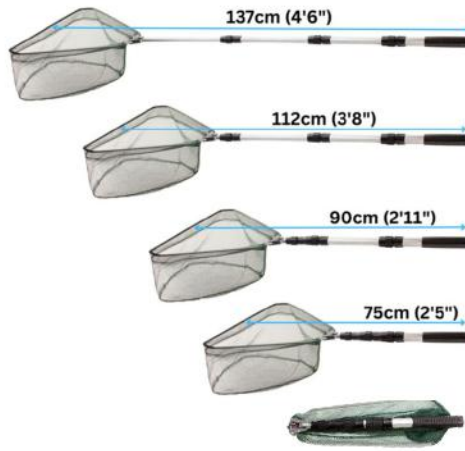

Photech Amphibious Replacement Lamp

Code: 1021326

NEW

Telescopic & Folding Fish Net

Telescopic & Folding Net

Code: 8915

Telescopic folding design for easy reach and storage
Can be locked at the desired length from 44cm to 137cm