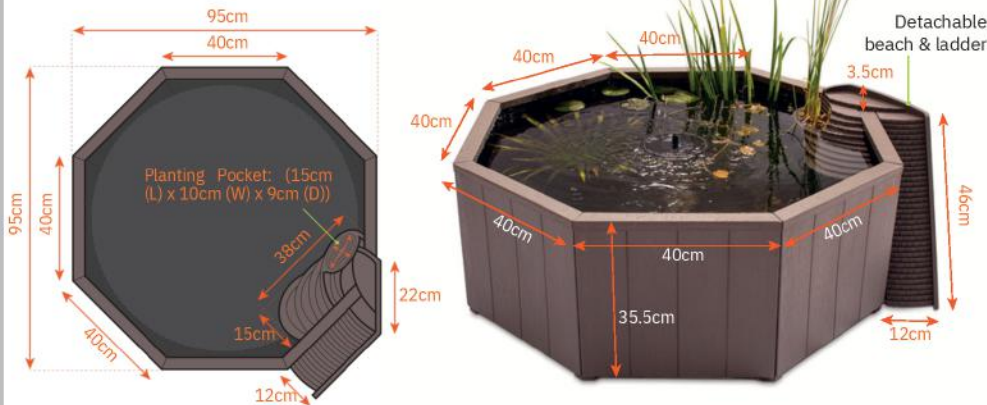

CLICK - FIT... Easy to build, in under an hour

**Liberty No Dig Nature Pool
Solar Water Feature Kit**

Code: 8939

POOL DIMENSIONS: 95cm (w) x 95cm (d) x 35.5cm (h) (approximate)

POOL VOLUME: 190 litres (42 gallons)