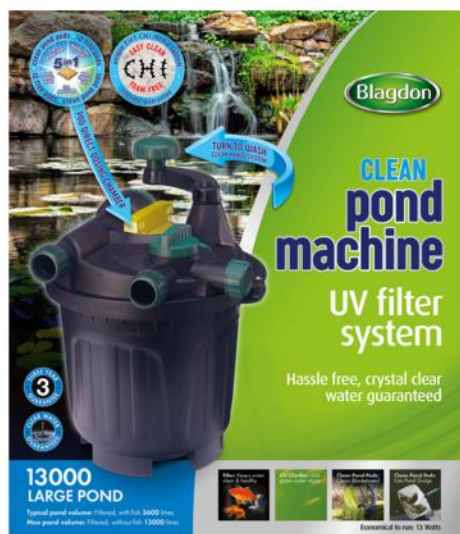

Clean Pond Machine 13,000

Code: 1057578