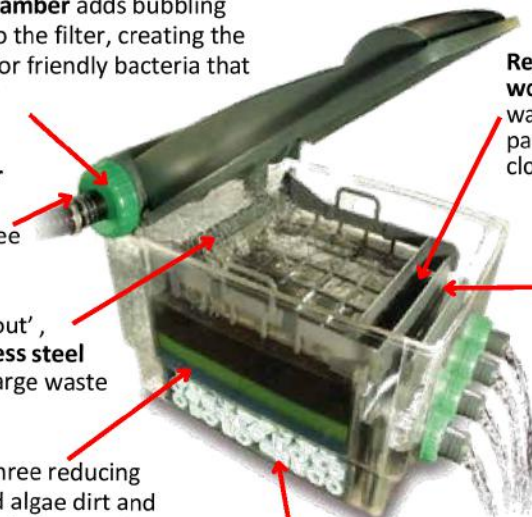

Midipond UV Pond Filter System

- Unique 7 stage filter design
- 18 watt & 24 watt UV clarifiers
- Hinged lid for ease of access
- Clear water guarantee
- 3 years guarantee
- Low maintenance

POS Available

Venturi aeration chamber adds bubbling oxygen rich water to the filter, creating the ideal environment for friendly bacteria that keep ponds healthy

Built in **green water clarifier UVC light** guarantees algae free clear water

Easily cleaned, 'lift out', **Hydroscreen stainless steel pre filter**. Catches large waste and debris.

Open cell foam in three reducing grades catches dead algae dirt and waste giving a crystal clear pond.

Professional Ceramic Biological Media supports large populations of friendly bacteria, enabling high stocking levels of fish and pond life

Replaceable polymer wool pad polishes the water quickly removing particles that create cloudiness.

Replaceable carbon impregnated foam removes chemical pollutants for sparkling clear water.

Midipond Filter 20,000 18w
Code: 1010559