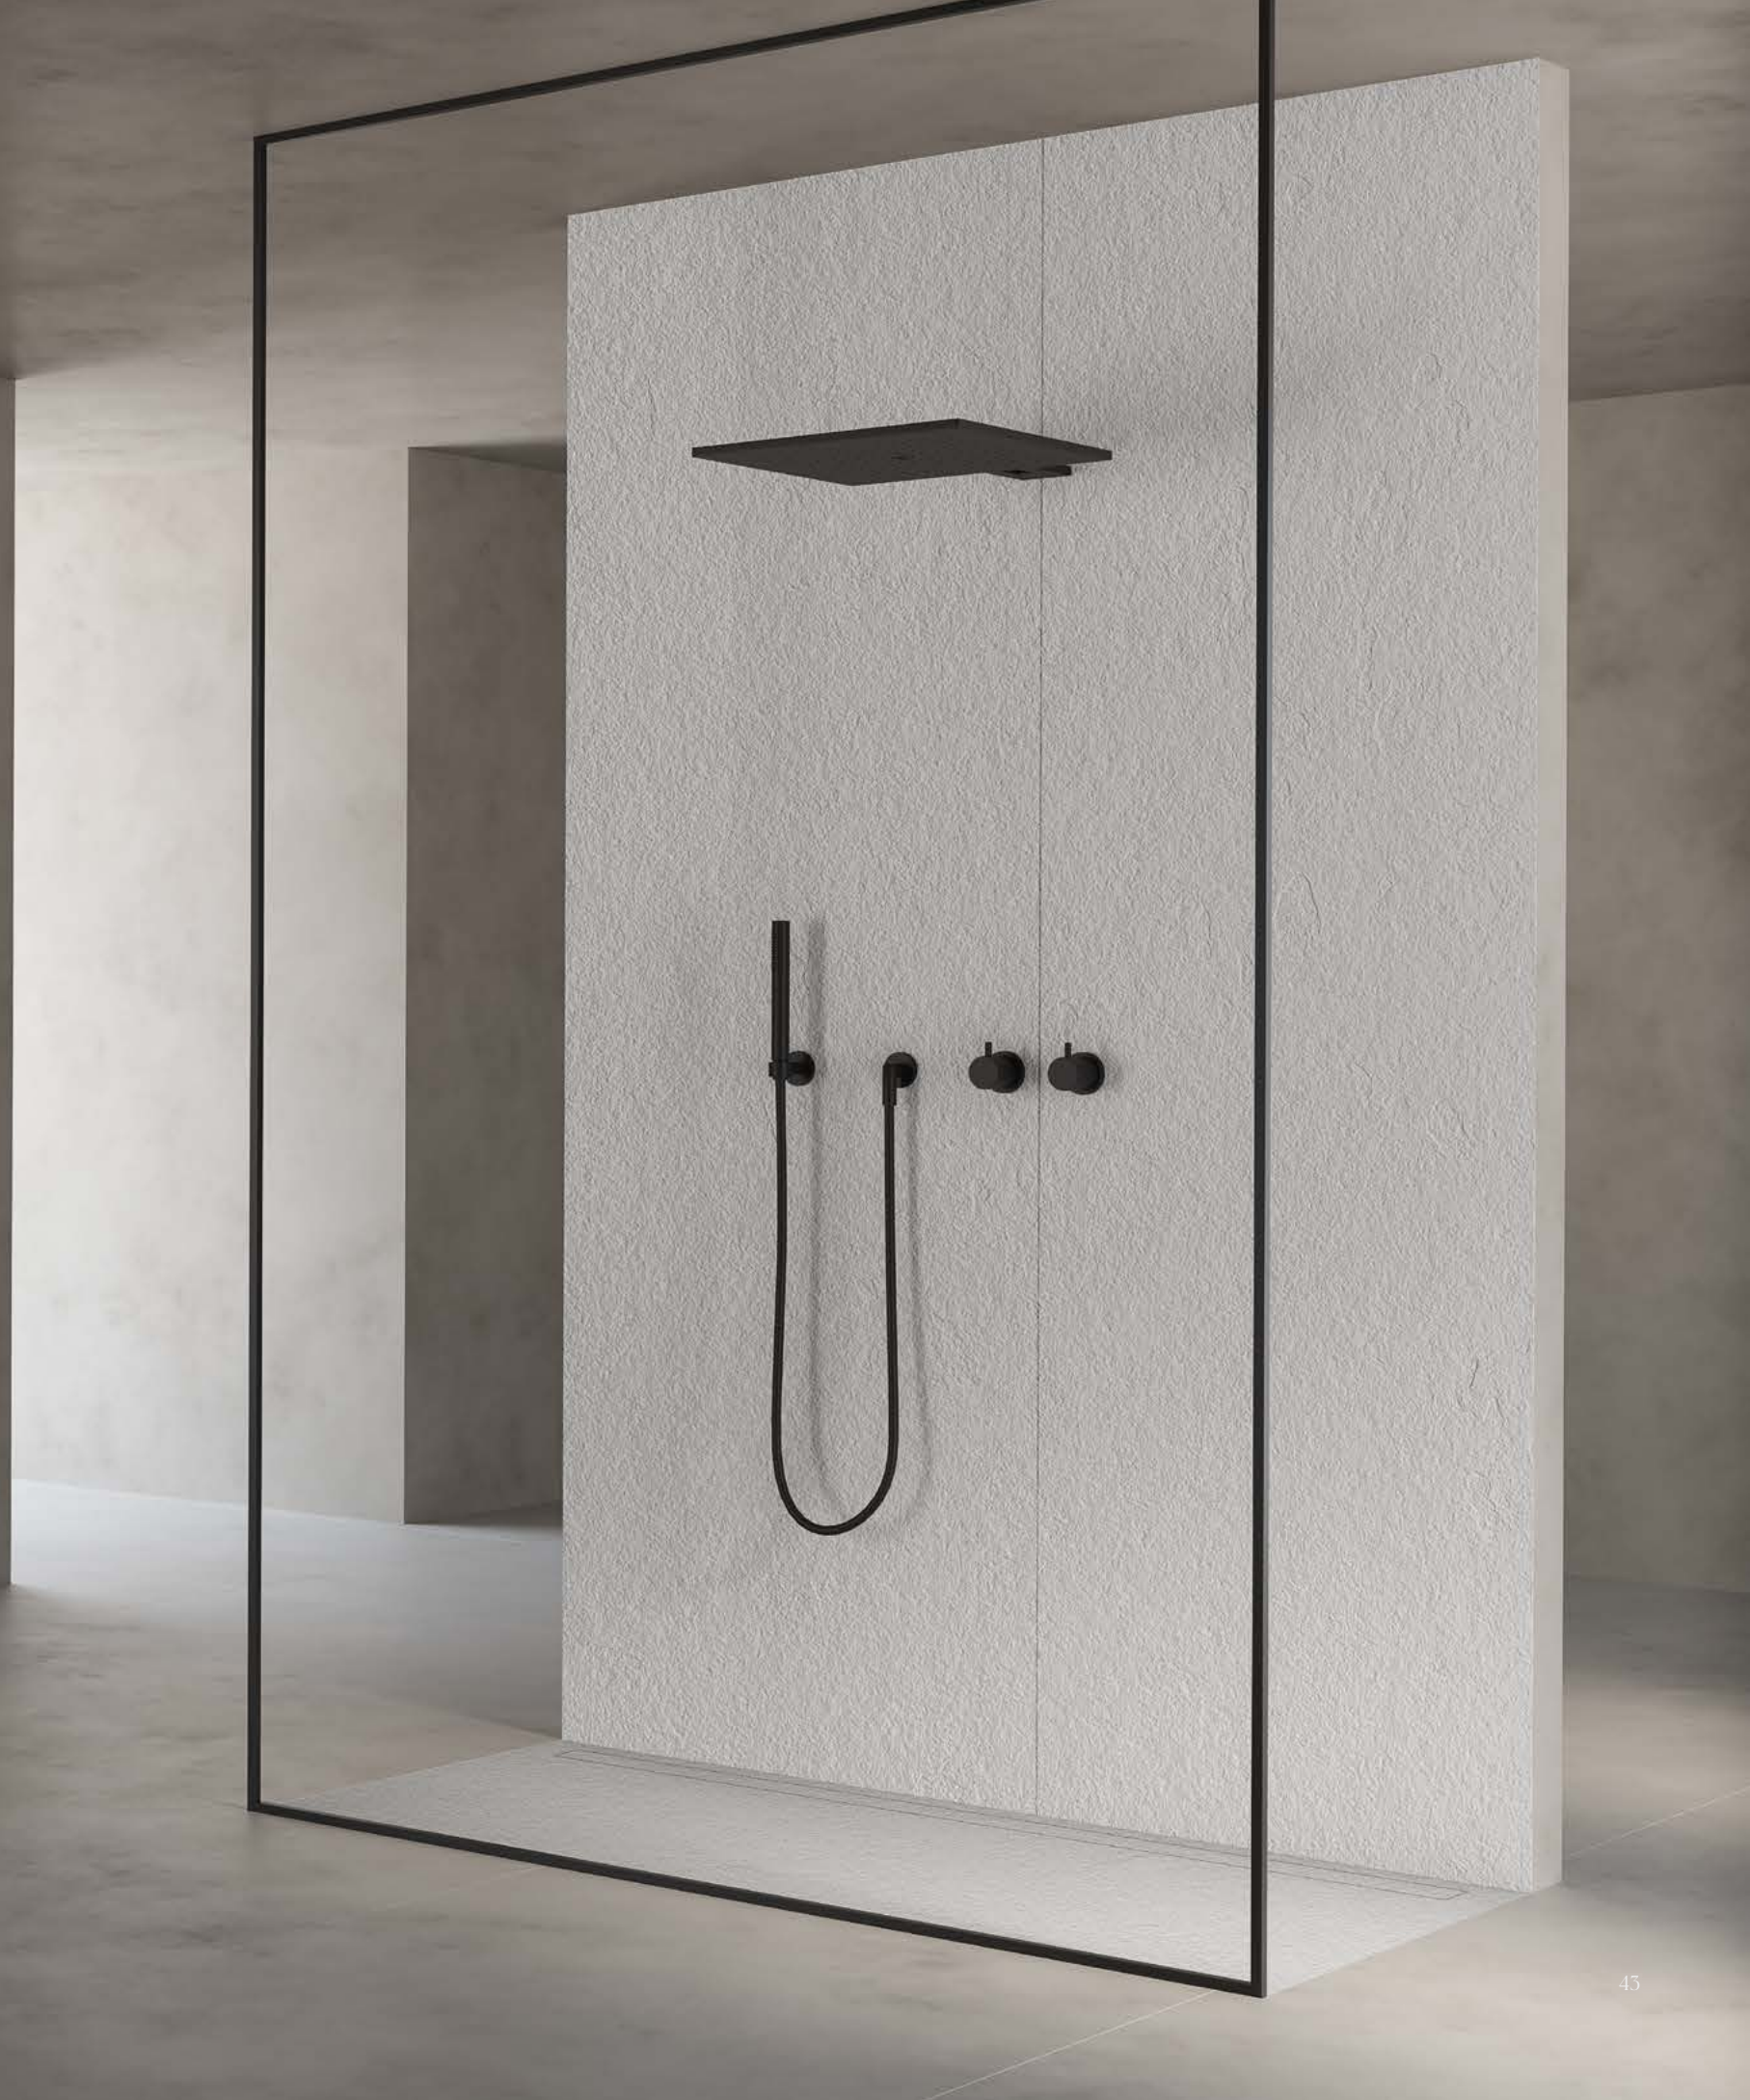

Elax Tea System longitudinal Pizarra OT Blanco Roto

Elax Classic System Pizarra 36T Capuccino

NEW

sfera

Dreamy sinuous asymmetry

Design is combined with asymmetry and texture.

Sfera represents the most natural beauty, a shower tray with a design inspired by nature and created to dream.