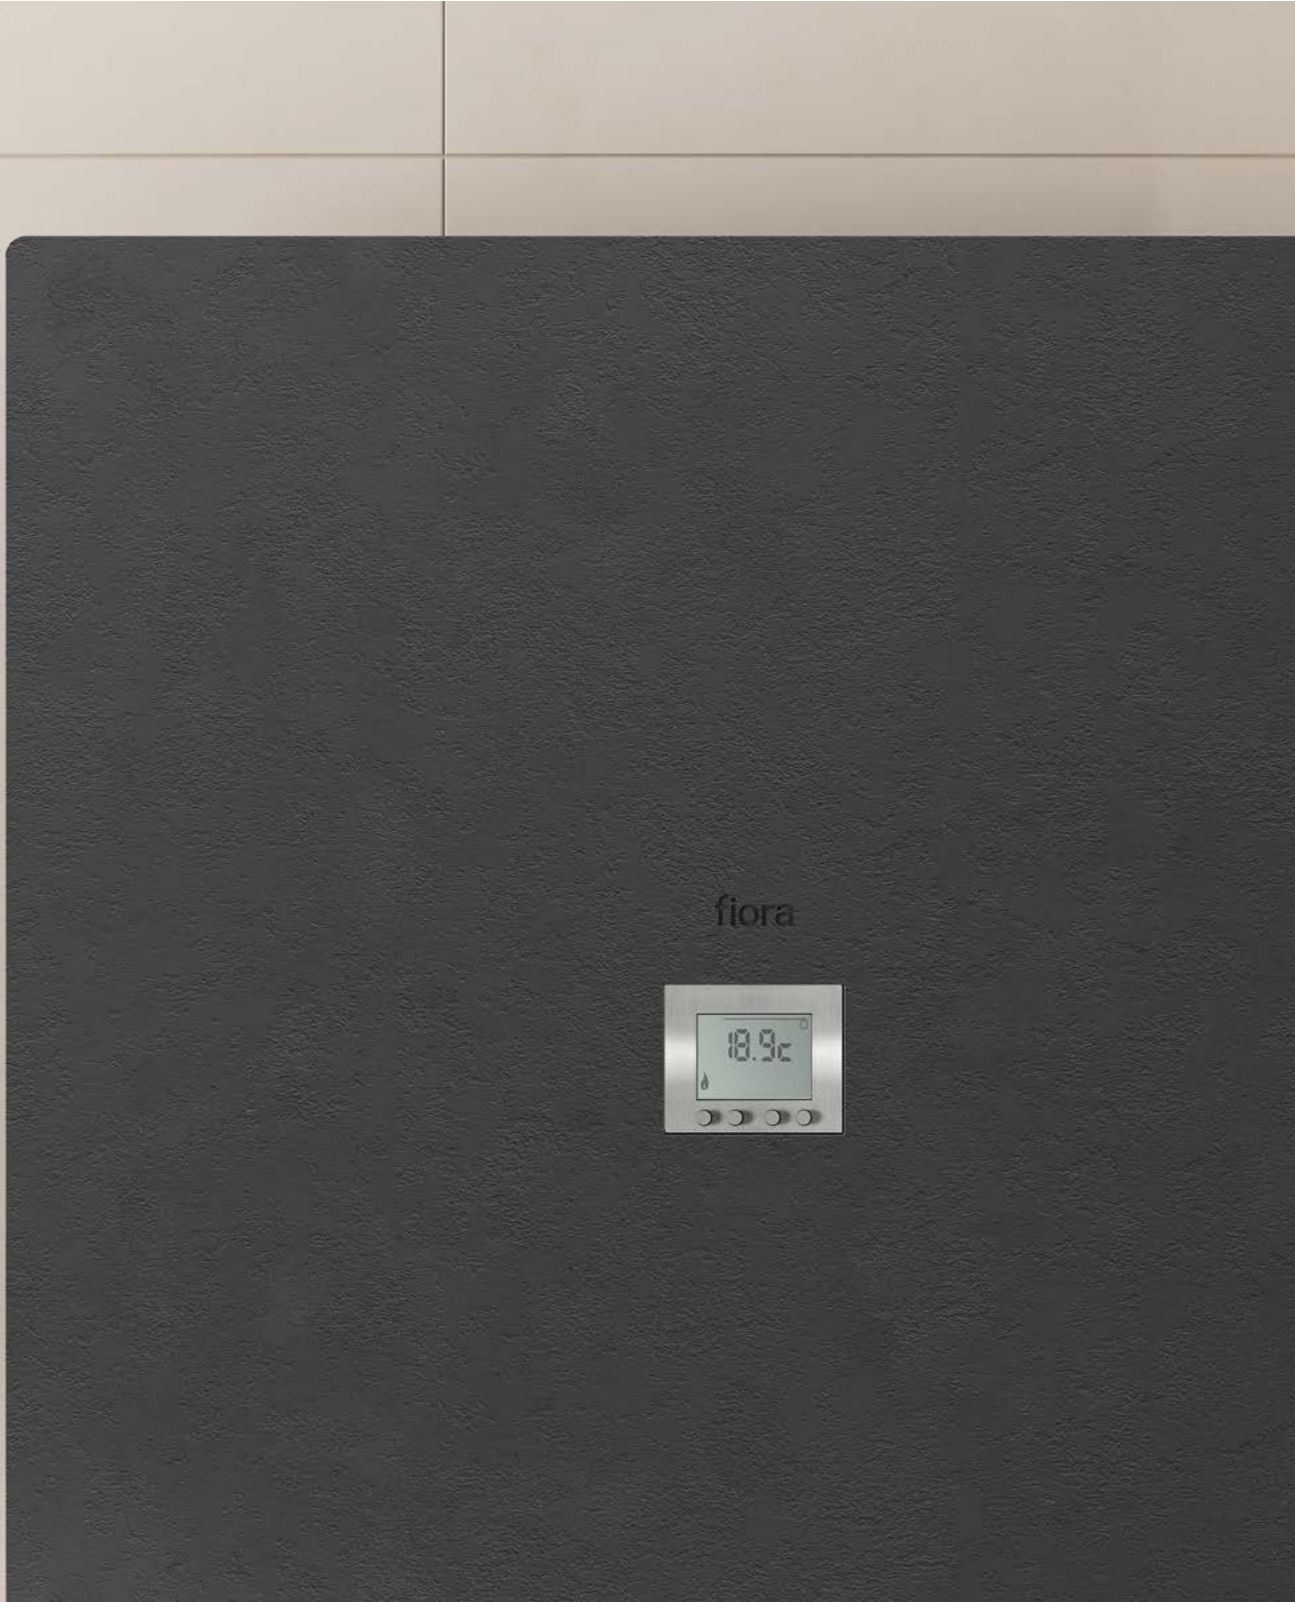

Radiator **Vulcano** Concrete 22T Negro

SPACE FIORA: radiator i shower tray i accessories
Radiator **Vulcano** Lastra 22T Negro | Shower tray **Silex Plus** Lastra 22T Negro | Towel rail **Sen** 22T Negro - OMT Negro