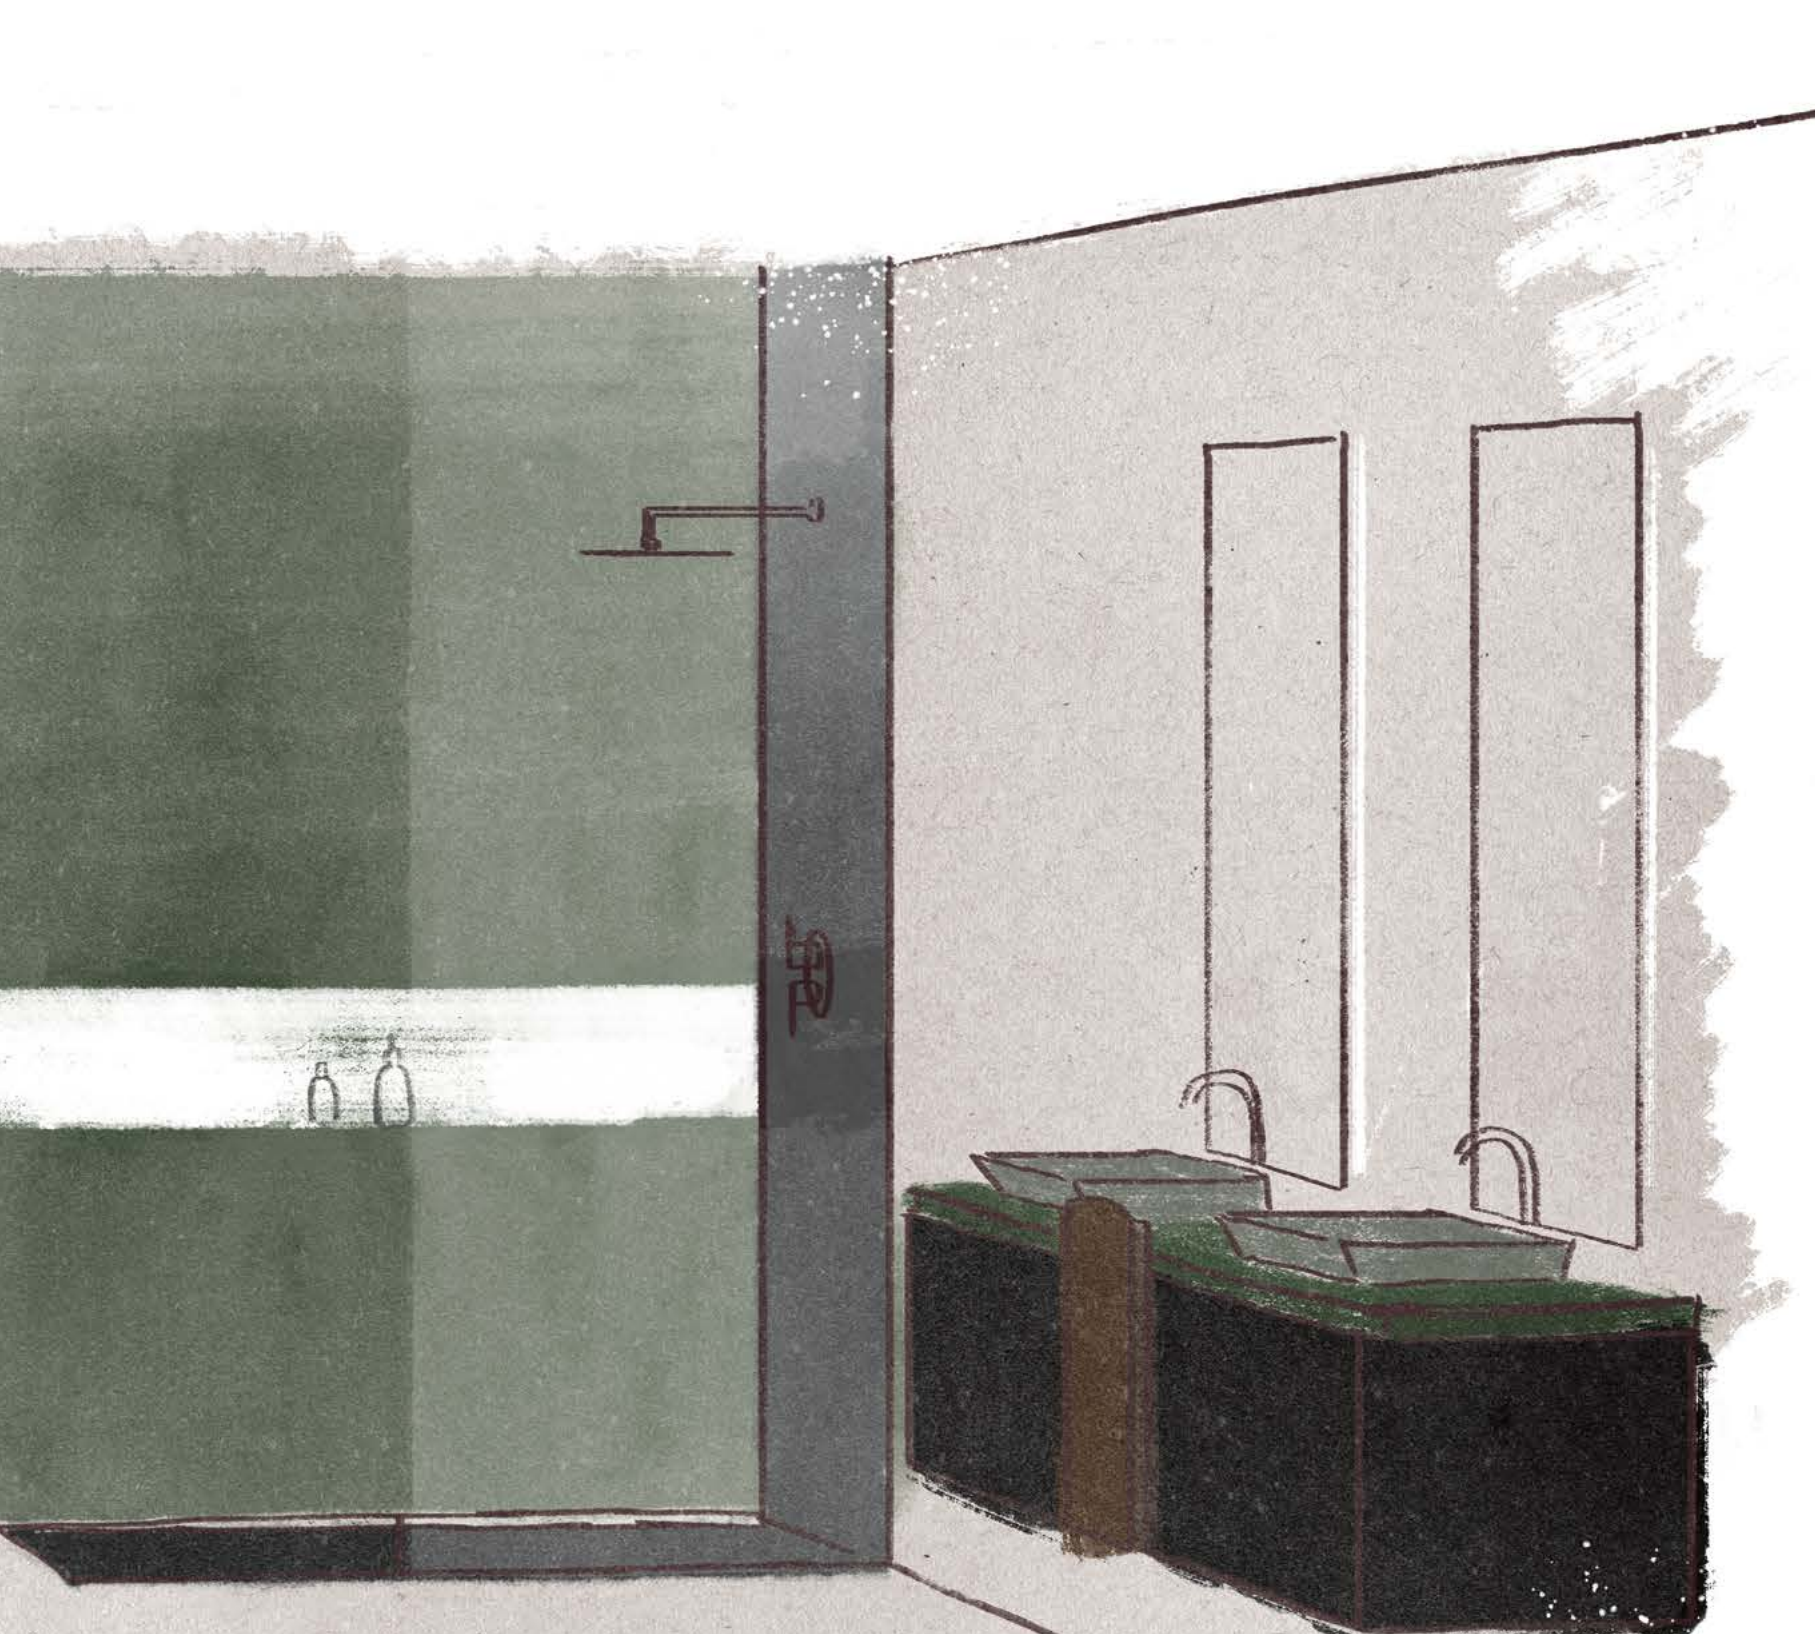

FIORA SPACES

Shower trays | Furniture | Skin Panels | Radiators | Shower sets | Hylla accesories | Bathtubs