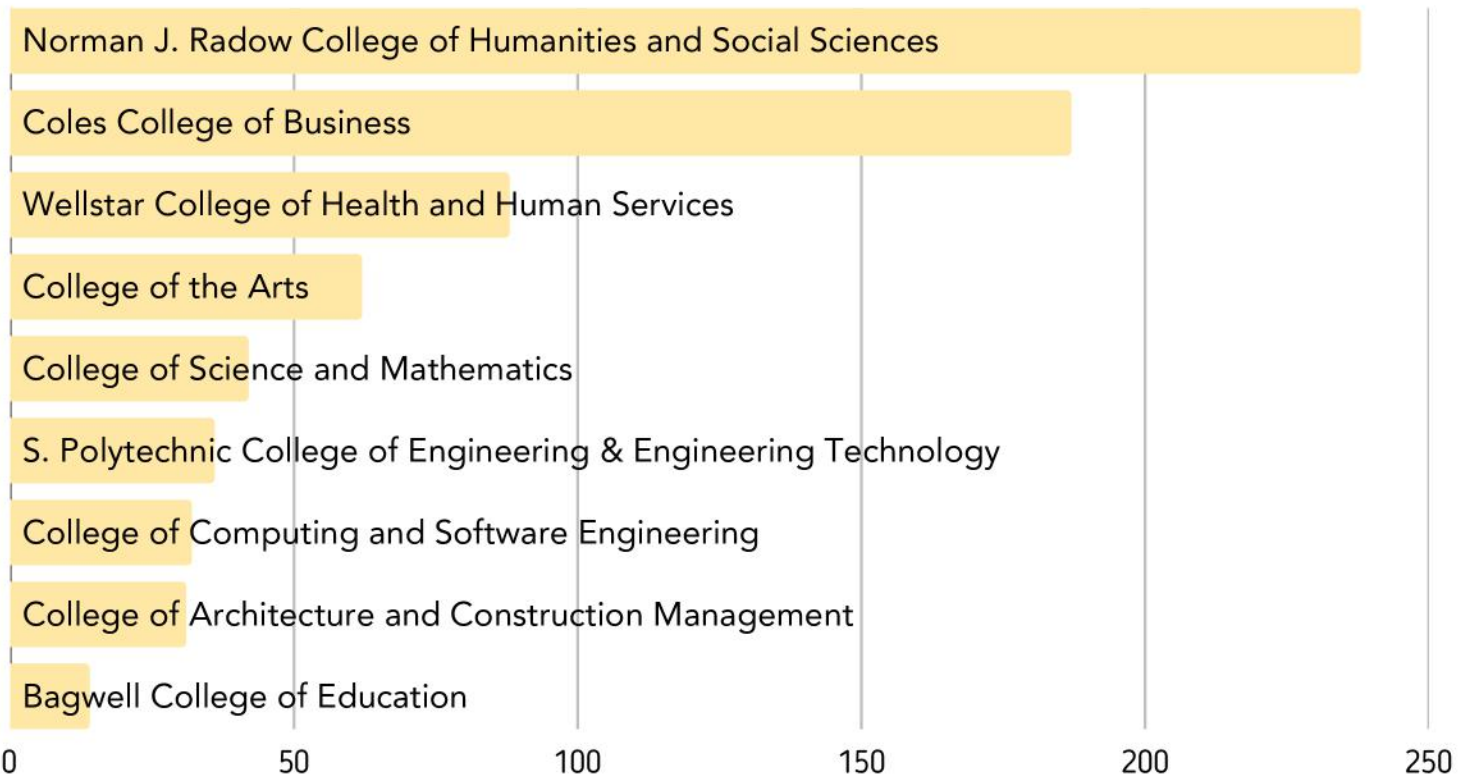

PARTICIPATION BY COLLEGE