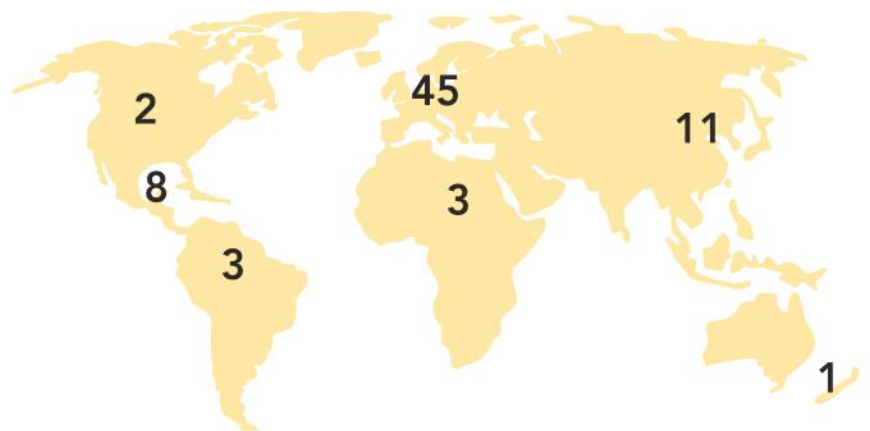

PROGRAM LOCATIONS

Country	# of Participants
Italy	180
United Kingdom	84
France	72
Germany	72
Dominican Republic	39
Spain	37
Greece	37
Japan	37
Chile	32
Costa Rica	29
Ireland	25
Peru	22
Poland	18
New Zealand	18
Luxembourg	17
South Korea	15
Switzerland	11
United States	11
Belize	10
Ecuador	10
Benin	7
Uganda	6
Mexico	6
Sweden	3
Netherlands	2
Canada	1
Morocco	1

PROGRAM DURATIONS

Short Term Programs

Less than 2 weeks	275
2 to less than 4 weeks	269
4 to less than 8 weeks	117
More than 8 weeks	69

Long Term Programs

One Semester	31
Academic Year	16

PROGRAM TERMS

Summer	589
Spring	101
Fall	24
Academic Year	16

PROGRAMS TRAVELED BY REGION

*In order to highlight the range of available locations, students that participated on a Multi-Destination program were counted for all of the destinations visited. For this reason, the total from this chart will not match the total on PAGE 2.