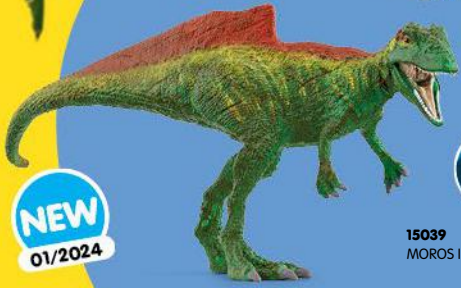

15041
CONCAVENATOR

GROOOR
GRRROR!!

NEW
01/2024