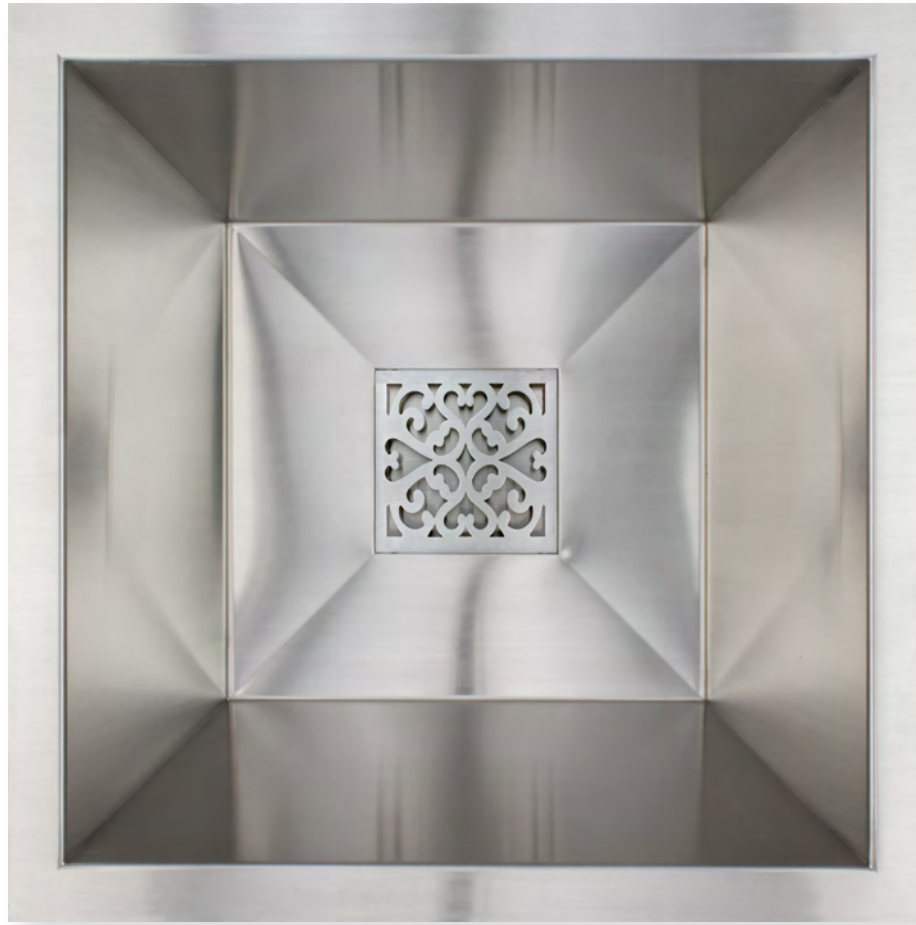

SMOOTH SQUARE

C080

WITH DECORATIVE GRATE *SOLD SEPARATELY*

SATIN STAINLESS STEEL

SHOWN WITH GS001 SS FILIGREE GRATE

*GRATES ARE DECORATIVE PIECES AND MUST BE PURCHASED WITH THE SINK
A GRID STRAINER DRAIN MUST BE ORDERED SEPARATELY*

D004 - GRID STRAINER

DECORATIVE GRATE OPTIONS SHOWN ON PAGES 384-385