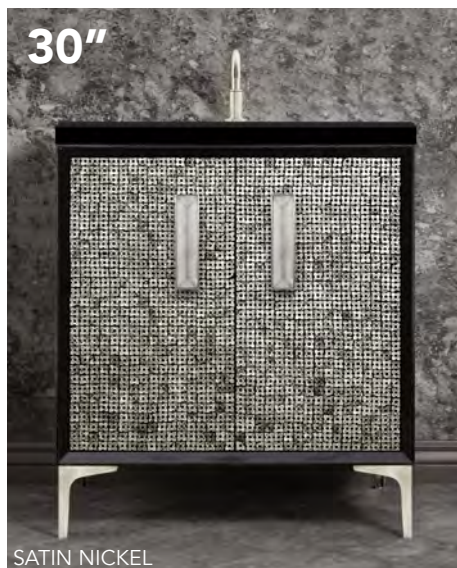

24" VANITY

ITEM NUMBER	VANITY FINISH	HARDWARE FINISH	GLASS FINISH	VANITY DIMENSIONS with legs/without top
VAN24B-016PB-BRS	BLACK	POLISHED BRASS	BRASS LEAF	W 24" D 22" H 33.5"
VAN24B-016SB-BRS	BLACK	SATIN BRASS	BRASS LEAF	W 24" D 22" H 33.5"
VAN24B-016PN-SLV	BLACK	POLISHED NICKEL	SILVER LEAF	W 24" D 22" H 33.5"
VAN24B-016SN-SLV	BLACK	SATIN NICKEL	SILVER LEAF	W 24" D 22" H 33.5"

24" VANITY TOPS optional

VT24B-01	24" BLACK VANITY TOP WITH 14" X 14" SINK OPENING AND 1 FAUCET HOLE
VT24B-03	24" BLACK VANITY TOP WITH 14" X 14" SINK OPENING AND 3 FAUCET HOLES (WIDESPREAD FAUCETS)

30" VANITY

ITEM NUMBER	VANITY FINISH	HARDWARE FINISH	GLASS FINISH	VANITY DIMENSIONS with legs/without top
VAN30B-016PB-BRS	BLACK	POLISHED BRASS	BRASS LEAF	W 30" D 22" H 33.5"
VAN30B-016SB-BRS	BLACK	SATIN BRASS	BRASS LEAF	W 30" D 22" H 33.5"
VAN30B-016PN-SLV	BLACK	POLISHED NICKEL	SILVER LEAF	W 30" D 22" H 33.5"
VAN30B-016SN-SLV	BLACK	SATIN NICKEL	SILVER LEAF	W 30" D 22" H 33.5"

30" VANITY TOPS optional

VT30B-01	30" BLACK VANITY TOP WITH 18" X 12" SINK OPENING AND 1 FAUCET HOLE
VT30B-03	30" BLACK VANITY TOP WITH 18" X 12" SINK OPENING AND 3 FAUCET HOLES (WIDESPREAD FAUCETS)

36" VANITY

ITEM NUMBER	VANITY FINISH	HARDWARE FINISH	GLASS FINISH	VANITY DIMENSIONS with legs/without top
VAN36B-016PB-BRS	BLACK	POLISHED BRASS	BRASS LEAF	W 36" D 22" H 33.5"
VAN36B-016SB-BRS	BLACK	SATIN BRASS	BRASS LEAF	W 36" D 22" H 33.5"
VAN36B-016PN-SLV	BLACK	POLISHED NICKEL	SILVER LEAF	W 36" D 22" H 33.5"
VAN36B-016SN-SLV	BLACK	SATIN NICKEL	SILVER LEAF	W 36" D 22" H 33.5"

36" VANITY TOPS optional

VT36B-01	36" BLACK VANITY TOP WITH 18" X 12" SINK OPENING AND 1 FAUCET HOLE
VT36B-03	36" BLACK VANITY TOP WITH 18" X 12" SINK OPENING AND 3 FAUCET HOLES (WIDESPREAD FAUCETS)