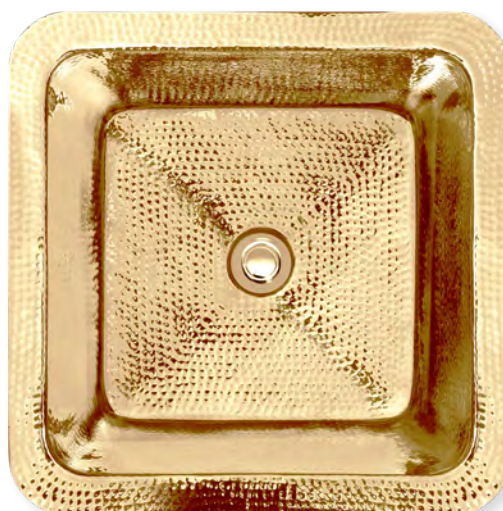

POLISHED UNLACQUERED BRASS