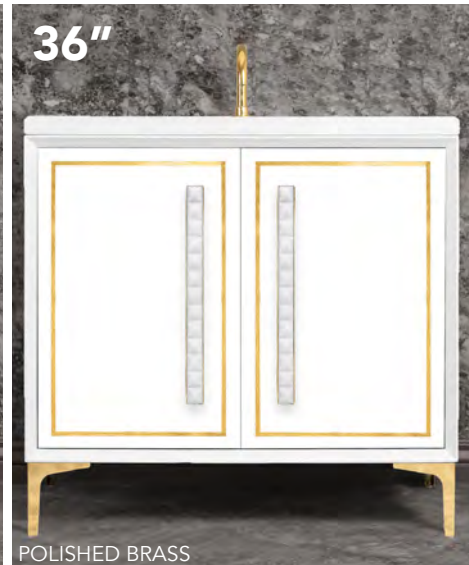

VAN30W-026SB-01 SHOWN WITH OPTIONAL VT30W-01 VANITY TOP

DOOR DETAILS PAGE 572
HARDWARE DETAILS PAGES 577

WHITE VANITIES WITH ARTISAN GLASS HARDWARE

24" VANITY

ITEM NUMBER	VANITY FINISH	HARDWARE FINISH	GLASS FINISH	VANITY DIMENSIONS ^{with legs/without top}
VAN24W-026PB-01	WHITE	POLISHED BRASS	WHITE	W 24" D 22" H 33.5"
VAN24W-026SB-01	WHITE	SATIN BRASS	WHITE	W 24" D 22" H 33.5"