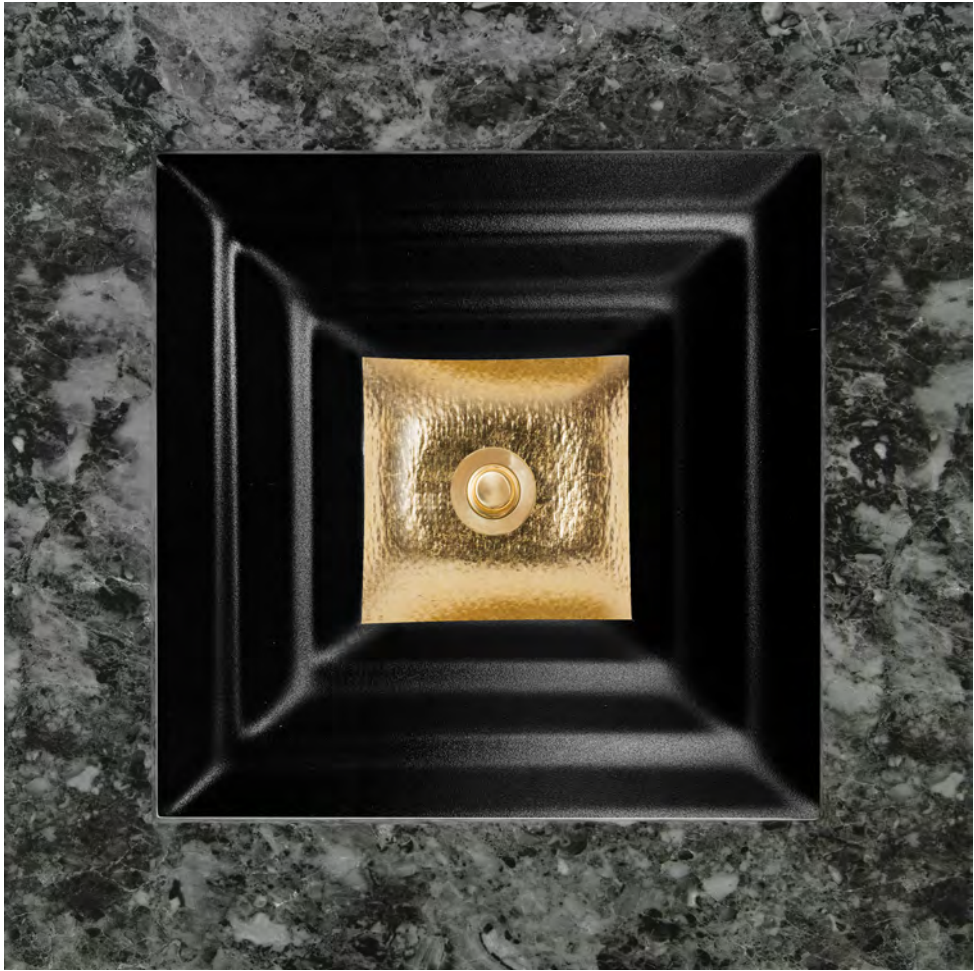

WINDOW

AG03E

SQUARE WITH BLACK GLASS

UNDERMOUNT

BLACK GLASS WITH BRASS WINDOW