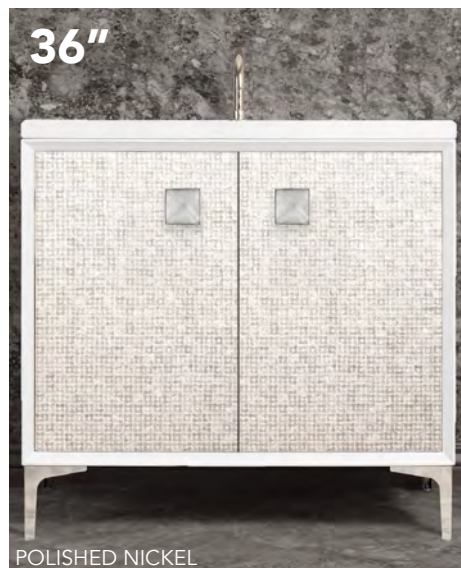

24" VANITY

ITEM NUMBER	VANITY FINISH	HARDWARE FINISH	GLASS FINISH	VANITY DIMENSIONS with legs/without top
VAN24W-015PB-BRS	WHITE	POLISHED BRASS	BRASS LEAF	W 24" D 22" H 33.5"
VAN24W-015SB-BRS	WHITE	SATIN BRASS	BRASS LEAF	W 24" D 22" H 33.5"
VAN24W-015PN-SLV	WHITE	POLISHED NICKEL	SILVER LEAF	W 24" D 22" H 33.5"
VAN24W-015SN-SLV	WHITE	SATIN NICKEL	SILVER LEAF	W 24" D 22" H 33.5"

24" VANITY TOPS optional

VT24W-01	24" WHITE VANITY TOP WITH 14" X 14" SINK OPENING AND 1 FAUCET HOLE
VT24W-03	24" WHITE VANITY TOP WITH 14" X 14" SINK OPENING AND 3 FAUCET HOLES (WIDESPREAD FAUCETS)

30" VANITY

ITEM NUMBER	VANITY FINISH	HARDWARE FINISH	GLASS FINISH	VANITY DIMENSIONS with legs/without top
VAN30W-015PB-BRS	WHITE	POLISHED BRASS	BRASS LEAF	W 30" D 22" H 33.5"
VAN30W-015SB-BRS	WHITE	SATIN BRASS	BRASS LEAF	W 30" D 22" H 33.5"
VAN30W-015PN-SLV	WHITE	POLISHED NICKEL	SILVER LEAF	W 30" D 22" H 33.5"
VAN30W-015SN-SLV	WHITE	SATIN NICKEL	SILVER LEAF	W 30" D 22" H 33.5"

30" VANITY TOPS optional

VT30W-01	30" WHITE VANITY TOP WITH 18" X 12" SINK OPENING AND 1 FAUCET HOLE
VT30W-03	30" WHITE VANITY TOP WITH 18" X 12" SINK OPENING AND 3 FAUCET HOLES (WIDESPREAD FAUCETS)

36" VANITY

ITEM NUMBER	VANITY FINISH	HARDWARE FINISH	GLASS FINISH	VANITY DIMENSIONS with legs/without top
VAN36W-015PB-BRS	WHITE	POLISHED BRASS	BRASS LEAF	W 36" D 22" H 33.5"
VAN36W-015SB-BRS	WHITE	SATIN BRASS	BRASS LEAF	W 36" D 22" H 33.5"
VAN36W-015PN-SLV	WHITE	POLISHED NICKEL	SILVER LEAF	W 36" D 22" H 33.5"
VAN36W-015SN-SLV	WHITE	SATIN NICKEL	SILVER LEAF	W 36" D 22" H 33.5"

36" VANITY TOPS optional

VT36W-01	36" WHITE VANITY TOP WITH 18" X 12" SINK OPENING AND 1 FAUCET HOLE
VT36W-03	36" WHITE VANITY TOP WITH 18" X 12" SINK OPENING AND 3 FAUCET HOLES (WIDESPREAD FAUCETS)