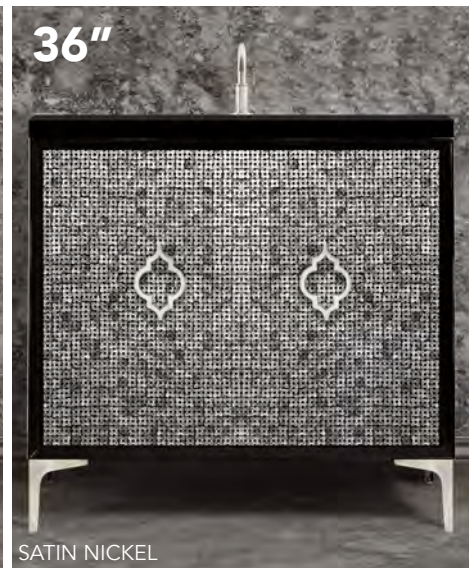

006

WITH ARABESQUE HARDWARE

VAN30B-006PB SHOWN WITH OPTIONAL VT30B-01 VANITY TOP

HARDWARE & DOOR DETAILS
ON PAGES 668-669

24" VANITY

ITEM NUMBER	VANITY FINISH	HARDWARE FINISH	VANITY DIMENSIONS <i>with legs/without top</i>
VAN24B-006PB	BLACK	POLISHED BRASS	W 24" D 22" H 33.5"
VAN24B-006SB	BLACK	SATIN BRASS	W 24" D 22" H 33.5"
VAN24B-006PN	BLACK	POLISHED NICKEL	W 24" D 22" H 33.5"
VAN24B-006SN	BLACK	SATIN NICKEL	W 24" D 22" H 33.5"
VAN24B-006BC	BLACK	SATIN BLACK	W 24" D 22" H 33.5"