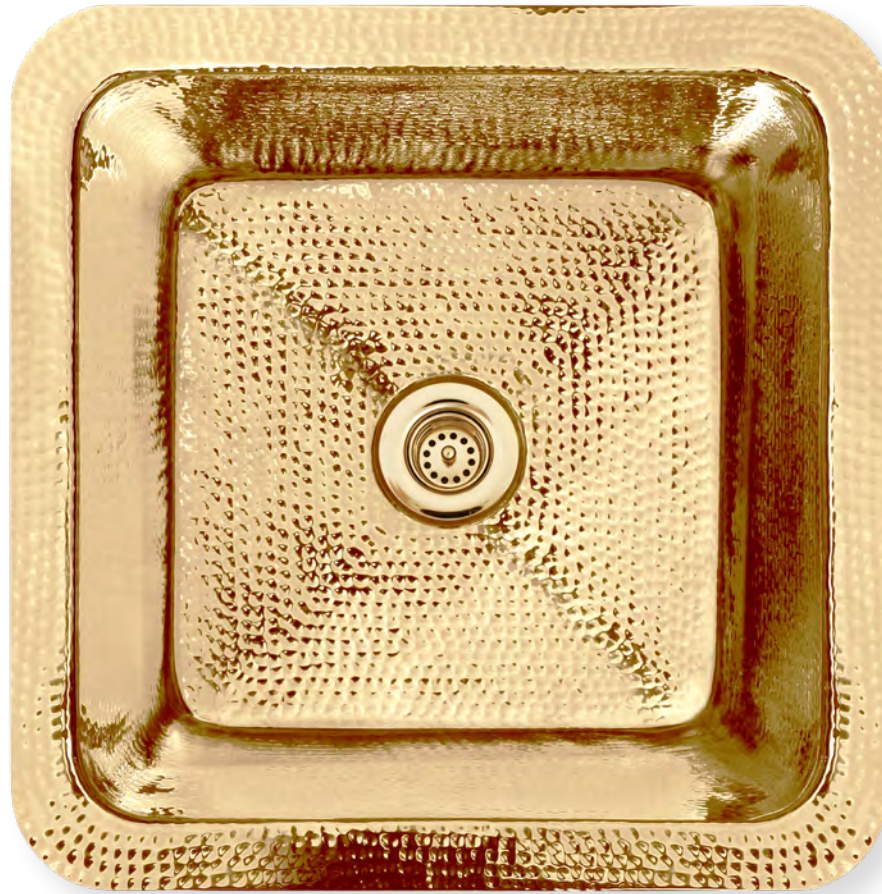

**DECORATIVE DISPOSAL STRAINER
MODELS D051 THROUGH D057**

BAR

HAMMERED UNLACQUERED BRASS

SATIN
UNLACQUERED BRASS

POLISHED
UNLACQUERED BRASS

ITEM NUMBER	FINISH	OUTSIDE DIMENSIONS	INSIDE DIMENSIONS	DRAIN OPENING
C005 UB	SATIN UNLACQUERED BRASS	L 16" W 16" H 8"	L 14" W 14"	1.5"
C005 PB	POLISHED UNLACQUERED BRASS	L 16" W 16" H 8"	L 14" W 14"	1.5"