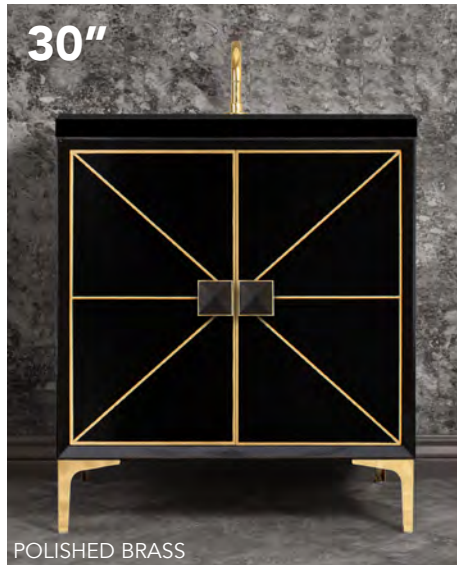

VAN30B-014PB SHOWN WITH OPTIONAL VT30B-01 VANITY TOP

DOOR DETAILS PAGE 668
HARDWARE DETAILS PAGE 670

24" VANITY

ITEM NUMBER	VANITY FINISH	HARDWARE FINISH	VANITY DIMENSIONS <i>with legs/without top</i>
VAN24B-014PB	BLACK	POLISHED BRASS	W 24" D 22" H 33.5"
VAN24B-014SB	BLACK	SATIN BRASS	W 24" D 22" H 33.5"