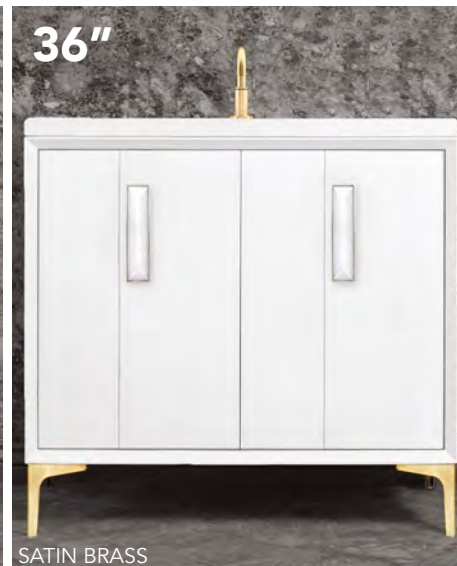

VAN30W-020PN-01 SHOWN WITH OPTIONAL VT30W-01 VANITY TOP

DOOR DETAILS PAGE 572
HARDWARE DETAILS PAGES 575

WHITE VANITIES WITH ARTISAN GLASS HARDWARE

24" VANITY

ITEM NUMBER	VANITY FINISH	HARDWARE FINISH	GLASS FINISH	VANITY DIMENSIONS ^{with legs/without top}
VAN24W-020PB-01	WHITE	POLISHED BRASS	WHITE	W 24" D 22" H 33.5"
VAN24W-020SB-01	WHITE	SATIN BRASS	WHITE	W 24" D 22" H 33.5"
VAN24W-020PN-01	WHITE	POLISHED NICKEL	WHITE	W 24" D 22" H 33.5"
VAN24W-020SN-01	WHITE	SATIN NICKEL	WHITE	W 24" D 22" H 33.5"