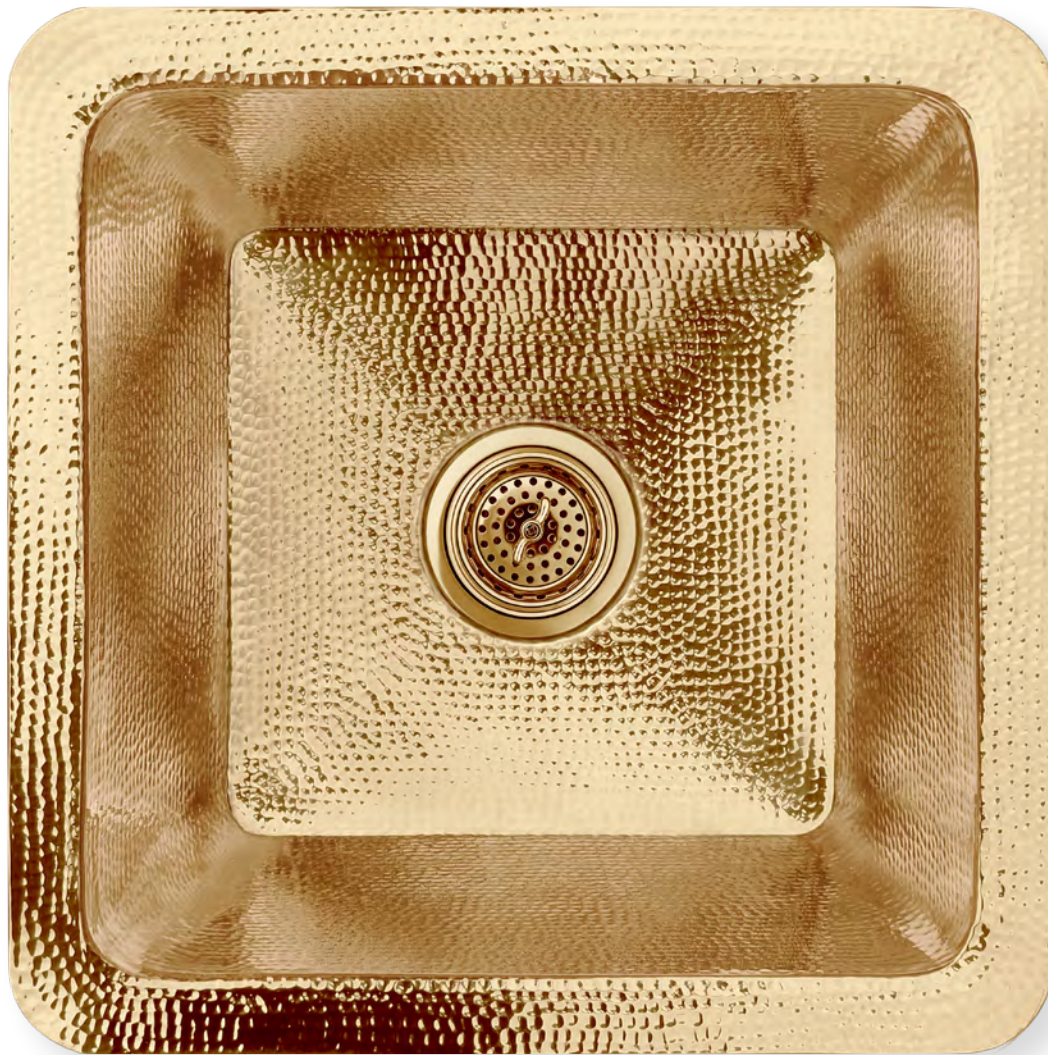

LARGE SQUARE

C008

POLISHED
UNLACQUERED BRASS

SATIN
UNLACQUERED BRASS

ITEM NUMBER	FINISH	OUTSIDE DIMENSIONS	INSIDE DIMENSIONS	DRAIN OPENING
C008 UB	SATIN UNLACQUERED BRASS	L 20" W 20" H 10"	L 17" W 17"	3.5"
C008 PB	POLISHED UNLACQUERED BRASS	L 20" W 20" H 10"	L 17" W 17"	3.5"