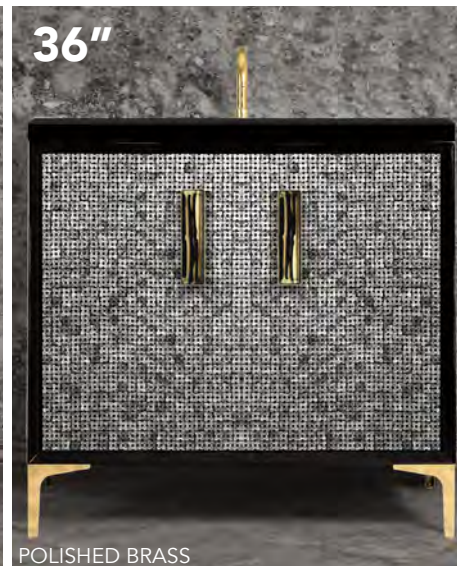

24" VANITY

ITEM NUMBER	VANITY FINISH	HARDWARE FINISH	GLASS FINISH	VANITY DIMENSIONS with legs/without top
VAN24B-016PB-06	BLACK	POLISHED BRASS	BLACK TIGER	W 24" D 22" H 33.5"
VAN24B-016SB-06	BLACK	SATIN BRASS	BLACK TIGER	W 24" D 22" H 33.5"
VAN24B-016PN-06	BLACK	POLISHED NICKEL	BLACK TIGER	W 24" D 22" H 33.5"
VAN24B-016SN-06	BLACK	SATIN NICKEL	BLACK TIGER	W 24" D 22" H 33.5"

24" VANITY TOPS optional

VT24B-01	24" BLACK VANITY TOP WITH 14" X 14" SINK OPENING AND 1 FAUCET HOLE
VT24B-03	24" BLACK VANITY TOP WITH 14" X 14" SINK OPENING AND 3 FAUCET HOLES (WIDESPREAD FAUCETS)

30" VANITY

ITEM NUMBER	VANITY FINISH	HARDWARE FINISH	GLASS FINISH	VANITY DIMENSIONS with legs/without top
VAN30B-016PB-06	BLACK	POLISHED BRASS	BLACK TIGER	W 30" D 22" H 33.5"
VAN30B-016SB-06	BLACK	SATIN BRASS	BLACK TIGER	W 30" D 22" H 33.5"
VAN30B-016PN-06	BLACK	POLISHED NICKEL	BLACK TIGER	W 30" D 22" H 33.5"
VAN30B-016SN-06	BLACK	SATIN NICKEL	BLACK TIGER	W 30" D 22" H 33.5"

30" VANITY TOPS optional

VT30B-01	30" BLACK VANITY TOP WITH 18" X 12" SINK OPENING AND 1 FAUCET HOLE
VT30B-03	30" BLACK VANITY TOP WITH 18" X 12" SINK OPENING AND 3 FAUCET HOLES (WIDESPREAD FAUCETS)

36" VANITY

ITEM NUMBER	VANITY FINISH	HARDWARE FINISH	GLASS FINISH	VANITY DIMENSIONS with legs/without top
VAN36B-016PB-06	BLACK	POLISHED BRASS	BLACK TIGER	W 36" D 22" H 33.5"
VAN36B-016SB-06	BLACK	SATIN BRASS	BLACK TIGER	W 36" D 22" H 33.5"
VAN36B-016PN-06	BLACK	POLISHED NICKEL	BLACK TIGER	W 36" D 22" H 33.5"
VAN36B-016SN-06	BLACK	SATIN NICKEL	BLACK TIGER	W 36" D 22" H 33.5"

36" VANITY TOPS optional

VT36B-01	36" BLACK VANITY TOP WITH 18" X 12" SINK OPENING AND 1 FAUCET HOLE
VT36B-03	36" BLACK VANITY TOP WITH 18" X 12" SINK OPENING AND 3 FAUCET HOLES (WIDESPREAD FAUCETS)