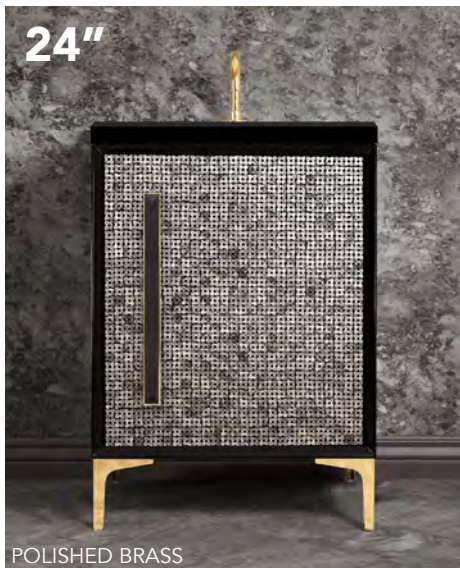

017_04

WITH 18" PRISM BLACK ARTISAN GLASS HARDWARE

VAN30B-017SB-04 SHOWN WITH OPTIONAL VT30B-01 VANITY TOP

DOOR DETAILS PAGE 668
HARDWARE DETAILS PAGE 672

BLACK VANITIES WITH ARTISAN GLASS HARDWARE

24" VANITY