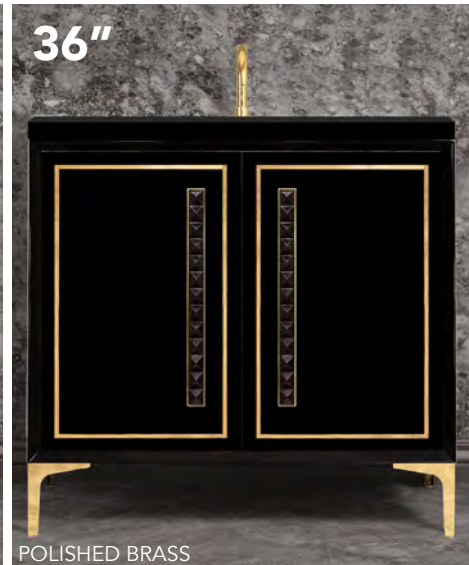

BLACK VANITIES WITH ARTISAN GLASS HARDWARE

VAN30B-026SB-04 SHOWN WITH OPTIONAL VT30B-01 VANITY TOP

DOOR DETAILS PAGE 668
HARDWARE DETAILS PAGE 673

24" VANITY

ITEM NUMBER	VANITY FINISH	HARDWARE FINISH	GLASS FINISH	VANITY DIMENSIONS ^{with legs/without top}
VAN24B-026PB-04	BLACK	POLISHED BRASS	BLACK	W 24" D 22" H 33.5"
VAN24B-026SB-04	BLACK	SATIN BRASS	BLACK	W 24" D 22" H 33.5"