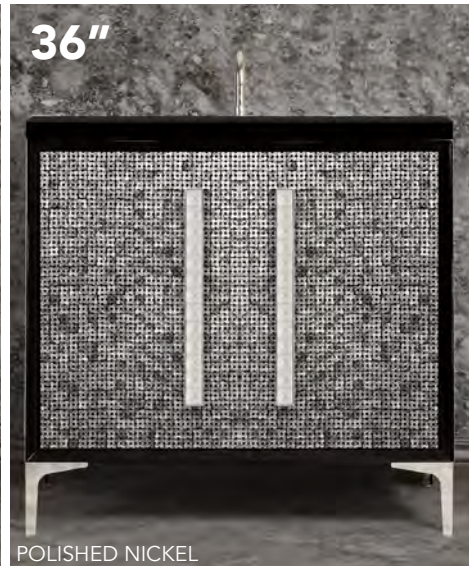

24" VANITY

ITEM NUMBER	VANITY FINISH	HARDWARE FINISH	GLASS FINISH	VANITY DIMENSIONS <small>with legs/without top</small>
VAN24B-018PB-BRS	BLACK	POLISHED BRASS	BRASS LEAF	W 24" D 22" H 33.5"
VAN24B-018SB-BRS	BLACK	SATIN BRASS	BRASS LEAF	W 24" D 22" H 33.5"
VAN24B-018PN-SLV	BLACK	POLISHED NICKEL	SILVER LEAF	W 24" D 22" H 33.5"
VAN24B-018SN-SLV	BLACK	SATIN NICKEL	SILVER LEAF	W 24" D 22" H 33.5"