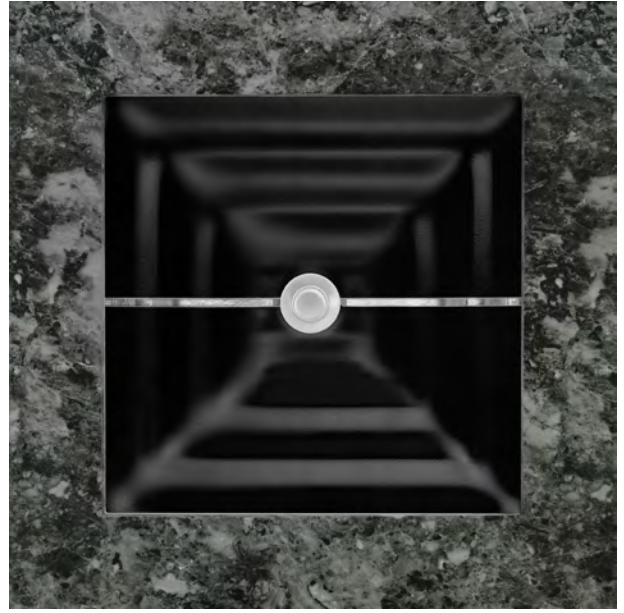

STRIPE

AG01E

SQUARE WITH BLACK GLASS

UNDERMOUNT

BLACK GLASS WITH BRASS STRIPE

BLACK GLASS WITH GOLD STRIPE

BLACK GLASS WITH SILVER STRIPE

ITEM NUMBER	FINISH	OUTSIDE DIMENSIONS	INSIDE DIMENSIONS	DRAIN OPENING
AG01E-04BRS	BLACK WITH BRASS STRIPE	L 16.5" W 16.5" H 4"	L 14" W 14"	1.5"
AG01E-04GLD	BLACK WITH GOLD STRIPE	L 16.5" W 16.5" H 4"	L 14" W 14"	1.5"
AG01E-04SLV	BLACK WITH SILVER STRIPE	L 16.5" W 16.5" H 4"	L 14" W 14"	1.5"