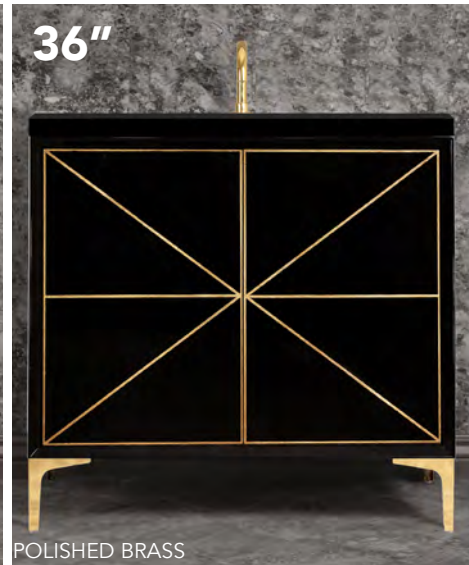

HARDWARE & DOOR DETAILS ON PAGES 668-669

24" VANITY

ITEM NUMBER	VANITY FINISH	HARDWARE FINISH	VANITY DIMENSIONS <i>with legs/without top</i>
VAN24B-002PB	BLACK	POLISHED BRASS	W 24" D 22" H 33.5"
VAN24B-002SB	BLACK	SATIN BRASS	W 24" D 22" H 33.5"