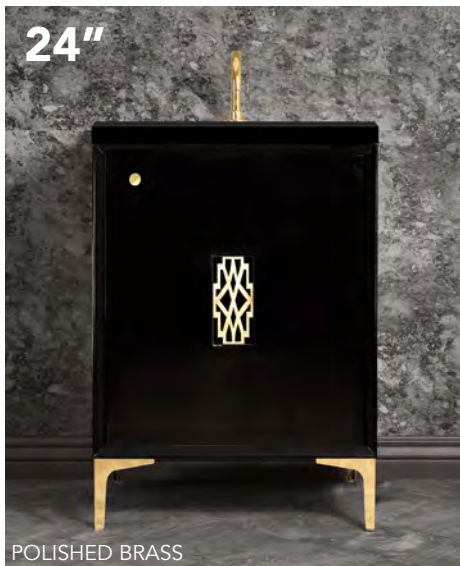

VAN30B-011SB SHOWN WITH OPTIONAL VT30B-01 VANITY TOP

HARDWARE & DOOR DETAILS
ON PAGES 668-669

24" VANITY

ITEM NUMBER	VANITY FINISH	HARDWARE FINISH	VANITY DIMENSIONS <i>with legs/without top</i>
VAN24B-011PB	BLACK	POLISHED BRASS	W 24" D 22" H 33.5"
VAN24B-011SB	BLACK	SATIN BRASS	W 24" D 22" H 33.5"
VAN24B-011PN	BLACK	POLISHED NICKEL	W 24" D 22" H 33.5"
VAN24B-011SN	BLACK	SATIN NICKEL	W 24" D 22" H 33.5"
VAN24B-011BC	BLACK	SATIN BLACK	W 24" D 22" H 33.5"