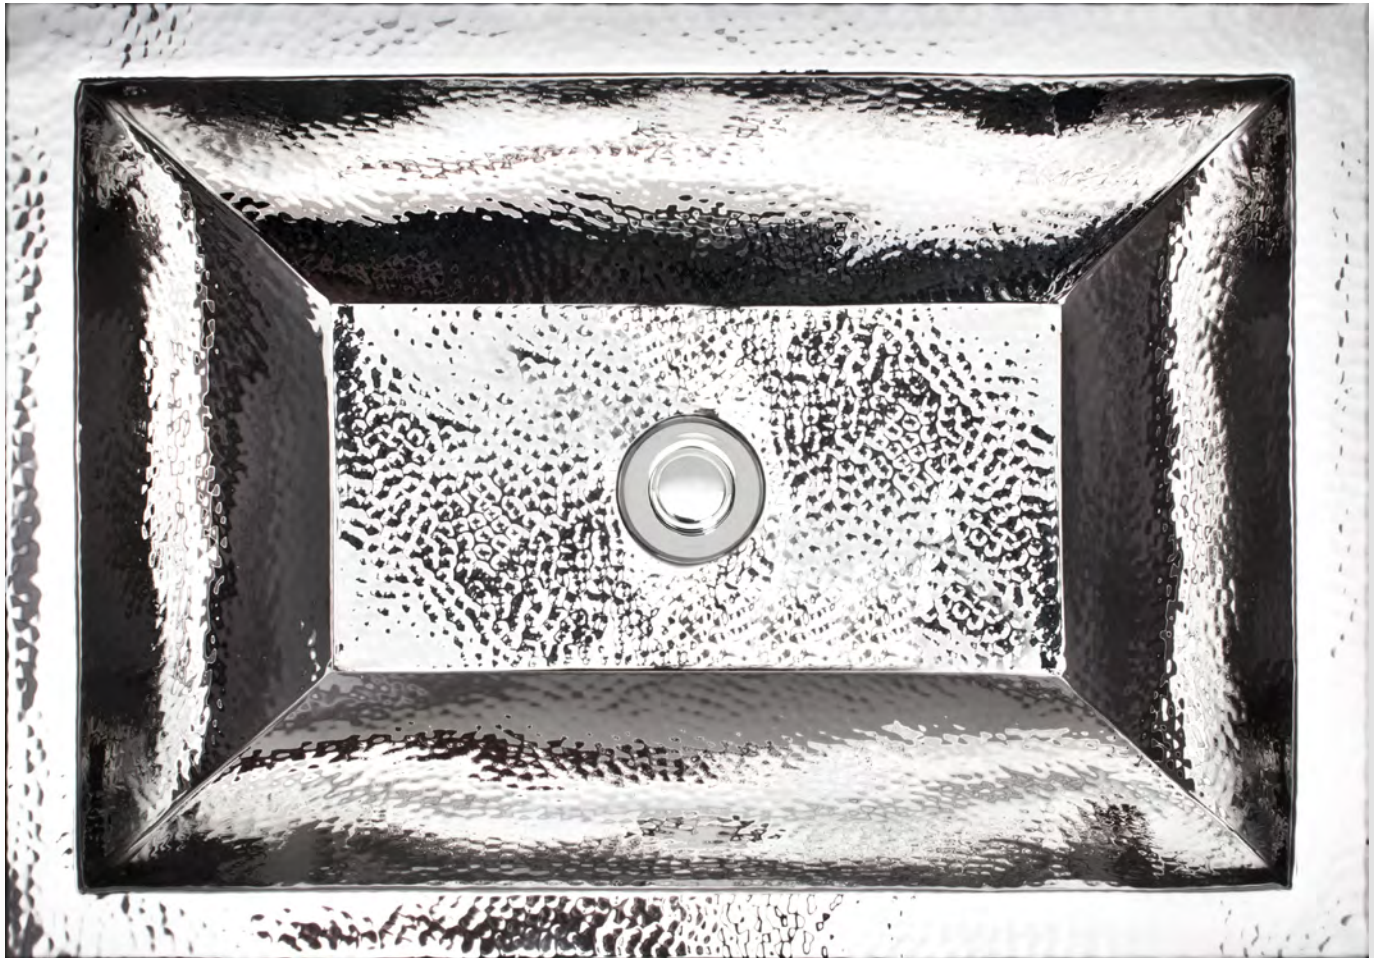

COCO HAMMERED

BLD107

BUILDER'S SERIES - LAVATORY AND BAR/UTILITY

POLISHED
STAINLESS STEEL

SATIN
UNLACQUERED BRASS

POLISHED
UNLACQUERED BRASS

SATIN
STAINLESS STEEL

ITEM NUMBER	FINISH	OUTSIDE DIMENSIONS	INSIDE DIMENSIONS	DRAIN OPENING
BLD107 UB	SATIN UNLACQUERED BRASS	L 20.25" W 14.25" H 4.5"	L 18" W 12"	1.5"
BLD107 PB	POLISHED UNLACQUERED BRASS	L 20.25" W 14.25" H 4.5"	L 18" W 12"	1.5"
BLD107 SS	SATIN STAINLESS STEEL	L 20.25" W 14.25" H 4.5"	L 18" W 12"	1.5"
BLD107 PS	POLISHED STAINLESS STEEL	L 20.25" W 14.25" H 4.5"	L 18" W 12"	1.5"