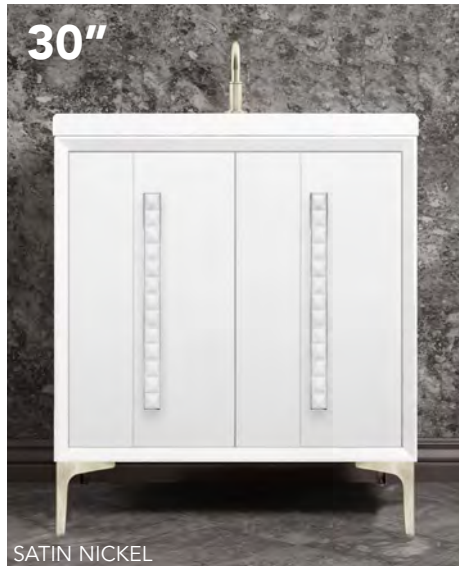

VAN30W-022SB-01 SHOWN WITH OPTIONAL VT30W-01 VANITY TOP

DOOR DETAILS PAGE 572
HARDWARE DETAILS PAGES 577

24" VANITY

ITEM NUMBER	VANITY FINISH	HARDWARE FINISH	GLASS FINISH	VANITY DIMENSIONS ^{with legs/without top}
VAN24W-022PB-01	WHITE	POLISHED BRASS	WHITE	W 24" D 22" H 33.5"
VAN24W-022SB-01	WHITE	SATIN BRASS	WHITE	W 24" D 22" H 33.5"
VAN24W-022PN-01	WHITE	POLISHED NICKEL	WHITE	W 24" D 22" H 33.5"
VAN24W-022SN-01	WHITE	SATIN NICKEL	WHITE	W 24" D 22" H 33.5"