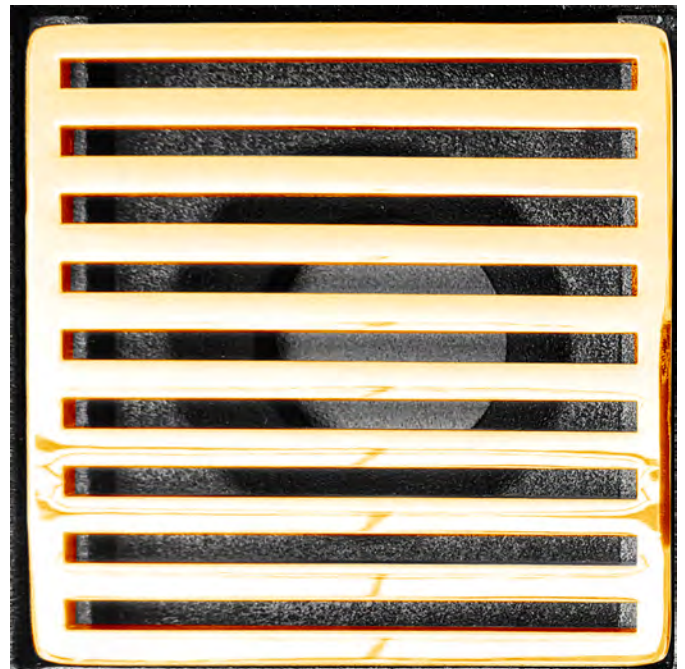

GS007 SQUARE BARS
SHOWN IN PB POLISHED UNLACQUERED BRASS