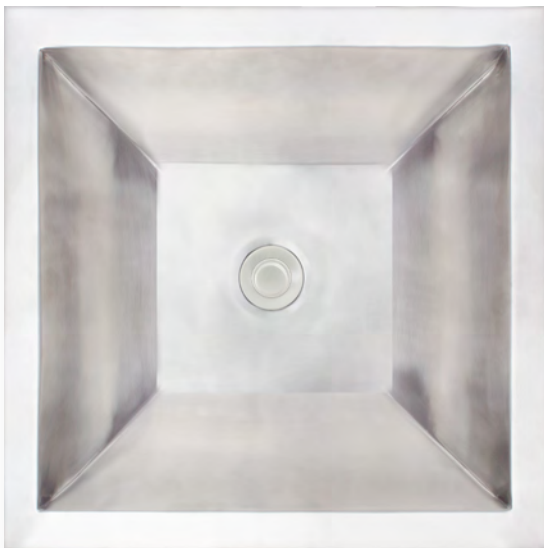

SATIN
STAINLESS STEEL