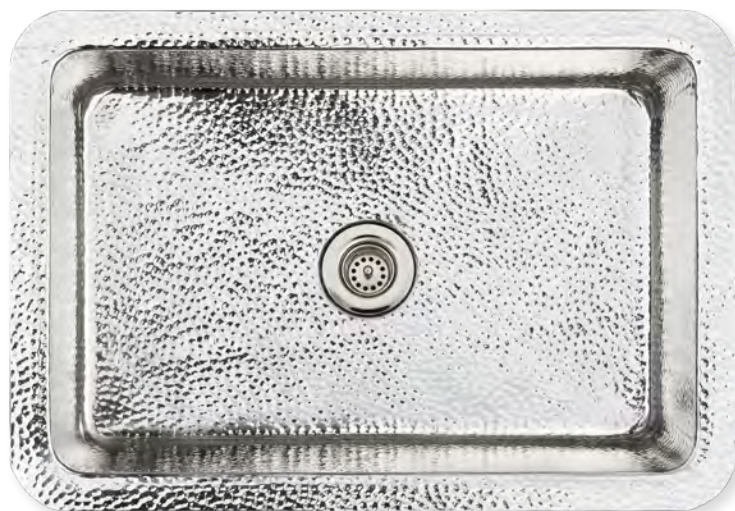

POLISHED
STAINLESS STEEL