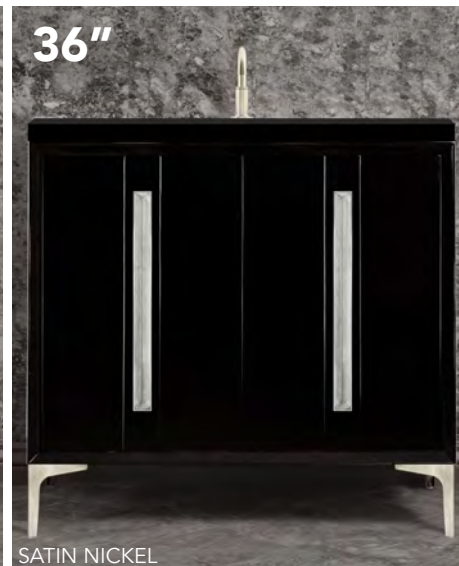

24" VANITY

ITEM NUMBER	VANITY FINISH	HARDWARE FINISH	GLASS FINISH	VANITY DIMENSIONS <small>with legs/without top</small>
VAN24B-021PB-BRS	BLACK	POLISHED BRASS	BRASS LEAF	W 24" D 22" H 33.5"
VAN24B-021SB-BRS	BLACK	SATIN BRASS	BRASS LEAF	W 24" D 22" H 33.5"
VAN24B-021PN-SLV	BLACK	POLISHED NICKEL	SILVER LEAF	W 24" D 22" H 33.5"
VAN24B-021SN-SLV	BLACK	SATIN NICKEL	SILVER LEAF	W 24" D 22" H 33.5"