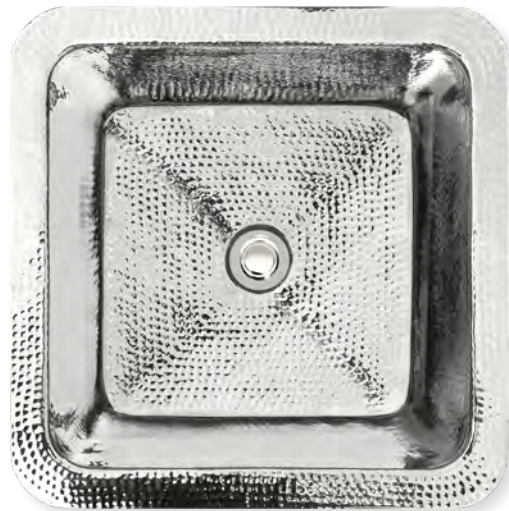

POLISHED STAINLESS STEEL