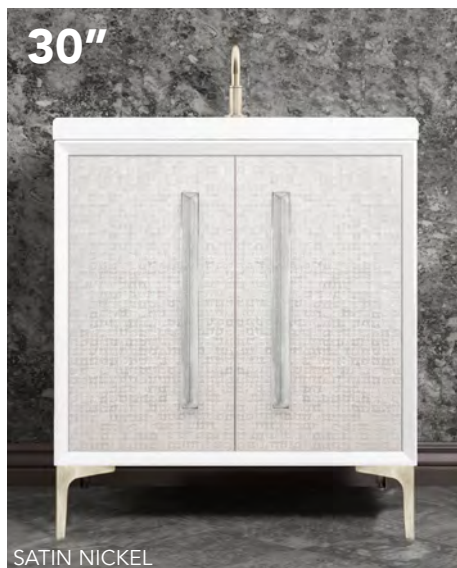

24" VANITY

ITEM NUMBER	VANITY FINISH	HARDWARE FINISH	GLASS FINISH	VANITY DIMENSIONS with legs/without top
VAN24W-017PB-BRS	WHITE	POLISHED BRASS	BRASS LEAF	W 24" D 22" H 33.5"
VAN24W-017SB-BRS	WHITE	SATIN BRASS	BRASS LEAF	W 24" D 22" H 33.5"
VAN24W-017PN-SLV	WHITE	POLISHED NICKEL	SILVER LEAF	W 24" D 22" H 33.5"
VAN24W-017SN-SLV	WHITE	SATIN NICKEL	SILVER LEAF	W 24" D 22" H 33.5"

24" VANITY TOPS optional

VT24W-01	24" WHITE VANITY TOP WITH 14" X 14" SINK OPENING AND 1 FAUCET HOLE
VT24W-03	24" WHITE VANITY TOP WITH 14" X 14" SINK OPENING AND 3 FAUCET HOLES (WIDESPREAD FAUCETS)

30" VANITY

ITEM NUMBER	VANITY FINISH	HARDWARE FINISH	GLASS FINISH	VANITY DIMENSIONS with legs/without top
VAN30W-017PB-BRS	WHITE	POLISHED BRASS	BRASS LEAF	W 30" D 22" H 33.5"
VAN30W-017SB-BRS	WHITE	SATIN BRASS	BRASS LEAF	W 30" D 22" H 33.5"
VAN30W-017PN-SLV	WHITE	POLISHED NICKEL	SILVER LEAF	W 30" D 22" H 33.5"
VAN30W-017SN-SLV	WHITE	SATIN NICKEL	SILVER LEAF	W 30" D 22" H 33.5"

30" VANITY TOPS optional

VT30W-01	30" WHITE VANITY TOP WITH 18" X 12" SINK OPENING AND 1 FAUCET HOLE
VT30W-03	30" WHITE VANITY TOP WITH 18" X 12" SINK OPENING AND 3 FAUCET HOLES (WIDESPREAD FAUCETS)

36" VANITY

ITEM NUMBER	VANITY FINISH	HARDWARE FINISH	GLASS FINISH	VANITY DIMENSIONS with legs/without top
VAN36W-017PB-BRS	WHITE	POLISHED BRASS	BRASS LEAF	W 36" D 22" H 33.5"
VAN36W-017SB-BRS	WHITE	SATIN BRASS	BRASS LEAF	W 36" D 22" H 33.5"
VAN36W-017PN-SLV	WHITE	POLISHED NICKEL	SILVER LEAF	W 36" D 22" H 33.5"
VAN36W-017SN-SLV	WHITE	SATIN NICKEL	SILVER LEAF	W 36" D 22" H 33.5"

36" VANITY TOPS optional

VT36W-01	36" WHITE VANITY TOP WITH 18" X 12" SINK OPENING AND 1 FAUCET HOLE
VT36W-03	36" WHITE VANITY TOP WITH 18" X 12" SINK OPENING AND 3 FAUCET HOLES (WIDESPREAD FAUCETS)