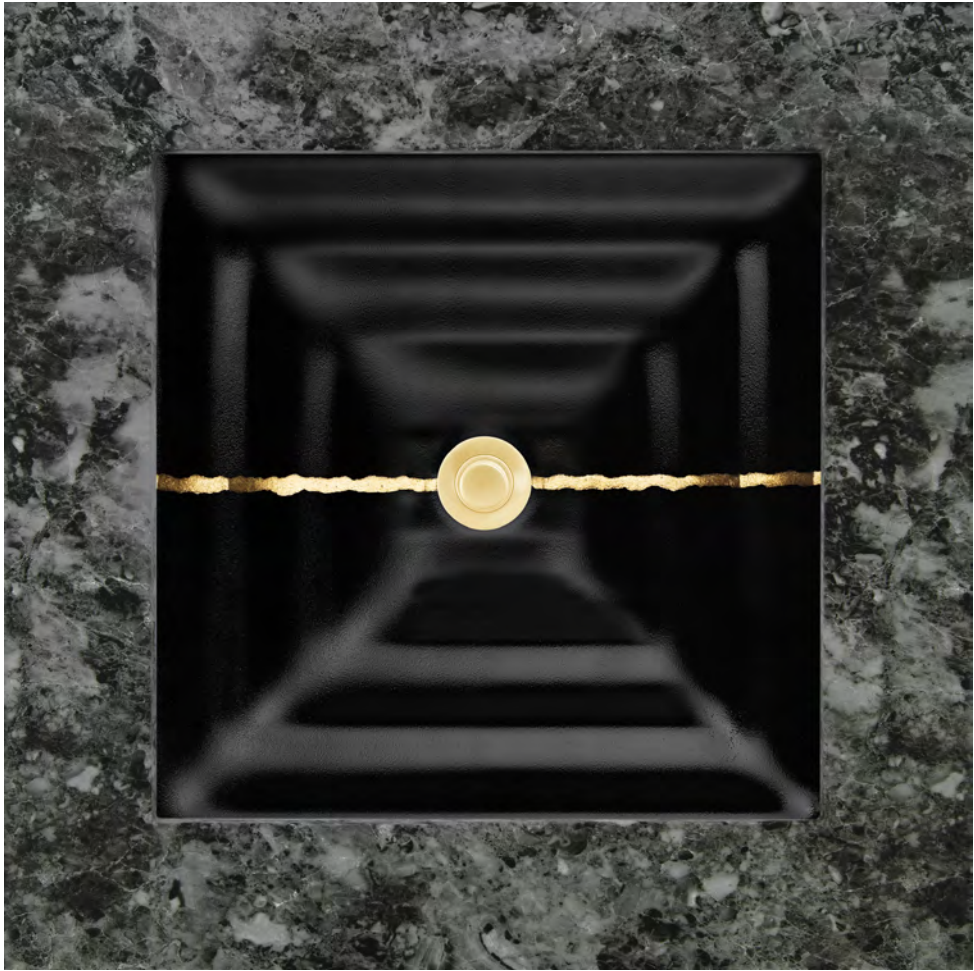

RIVER

AG02E

SQUARE WITH BLACK GLASS

UNDERMOUNT

BLACK GLASS WITH BRASS STRIPE