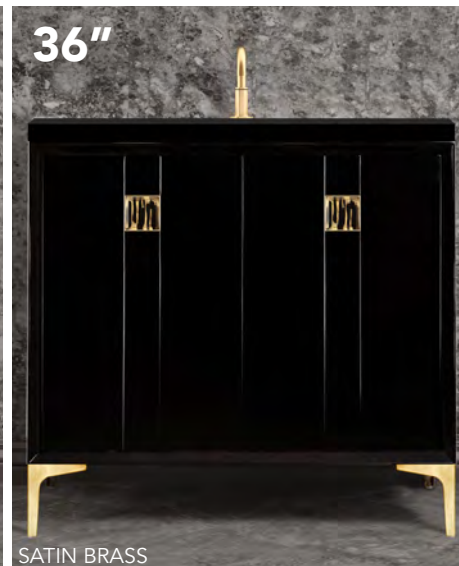

24" VANITY

ITEM NUMBER	VANITY FINISH	HARDWARE FINISH	GLASS FINISH	VANITY DIMENSIONS with legs/without top
VAN24B-019PB-06	BLACK	POLISHED BRASS	BLACK TIGER	W 24" D 22" H 33.5"
VAN24B-019SB-06	BLACK	SATIN BRASS	BLACK TIGER	W 24" D 22" H 33.5"
VAN24B-019PN-06	BLACK	POLISHED NICKEL	BLACK TIGER	W 24" D 22" H 33.5"
VAN24B-019SN-06	BLACK	SATIN NICKEL	BLACK TIGER	W 24" D 22" H 33.5"

24" VANITY TOPS optional

VT24B-01	24" BLACK VANITY TOP WITH 14" X 14" SINK OPENING AND 1 FAUCET HOLE
VT24B-03	24" BLACK VANITY TOP WITH 14" X 14" SINK OPENING AND 3 FAUCET HOLES (WIDESPREAD FAUCETS)

30" VANITY

ITEM NUMBER	VANITY FINISH	HARDWARE FINISH	GLASS FINISH	VANITY DIMENSIONS with legs/without top
VAN30B-019PB-06	BLACK	POLISHED BRASS	BLACK TIGER	W 30" D 22" H 33.5"
VAN30B-019SB-06	BLACK	SATIN BRASS	BLACK TIGER	W 30" D 22" H 33.5"
VAN30B-019PN-06	BLACK	POLISHED NICKEL	BLACK TIGER	W 30" D 22" H 33.5"
VAN30B-019SN-06	BLACK	SATIN NICKEL	BLACK TIGER	W 30" D 22" H 33.5"

30" VANITY TOPS optional

VT30B-01	30" BLACK VANITY TOP WITH 18" X 12" SINK OPENING AND 1 FAUCET HOLE
VT30B-03	30" BLACK VANITY TOP WITH 18" X 12" SINK OPENING AND 3 FAUCET HOLES (WIDESPREAD FAUCETS)

36" VANITY

ITEM NUMBER	VANITY FINISH	HARDWARE FINISH	GLASS FINISH	VANITY DIMENSIONS with legs/without top
VAN36B-019PB-06	BLACK	POLISHED BRASS	BLACK TIGER	W 36" D 22" H 33.5"
VAN36B-019SB-06	BLACK	SATIN BRASS	BLACK TIGER	W 36" D 22" H 33.5"
VAN36B-019PN-06	BLACK	POLISHED NICKEL	BLACK TIGER	W 36" D 22" H 33.5"
VAN36B-019SN-06	BLACK	SATIN NICKEL	BLACK TIGER	W 36" D 22" H 33.5"

36" VANITY TOPS optional

VT36B-01	36" BLACK VANITY TOP WITH 18" X 12" SINK OPENING AND 1 FAUCET HOLE
VT36B-03	36" BLACK VANITY TOP WITH 18" X 12" SINK OPENING AND 3 FAUCET HOLES (WIDESPREAD FAUCETS)