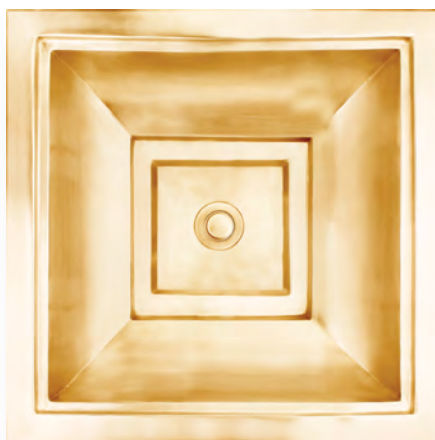

SATIN
UNLACQUERED BRASS