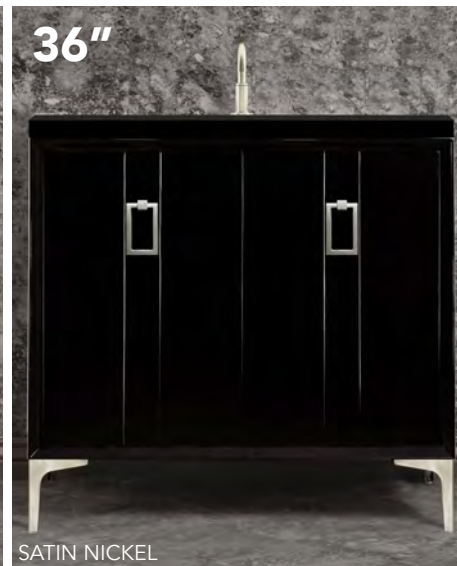

VAN30B-008PB SHOWN WITH OPTIONAL VT30B-01 VANITY TOP

HARDWARE & DOOR DETAILS
ON PAGES 668-669

24" VANITY

ITEM NUMBER	VANITY FINISH	HARDWARE FINISH	VANITY DIMENSIONS <i>with legs/without top</i>
VAN24B-008PB	BLACK	POLISHED BRASS	W 24" D 22" H 33.5"
VAN24B-008SB	BLACK	SATIN BRASS	W 24" D 22" H 33.5"
VAN24B-008PN	BLACK	POLISHED NICKEL	W 24" D 22" H 33.5"
VAN24B-008SN	BLACK	SATIN NICKEL	W 24" D 22" H 33.5"
VAN24B-008BC	BLACK	SATIN BLACK	W 24" D 22" H 33.5"