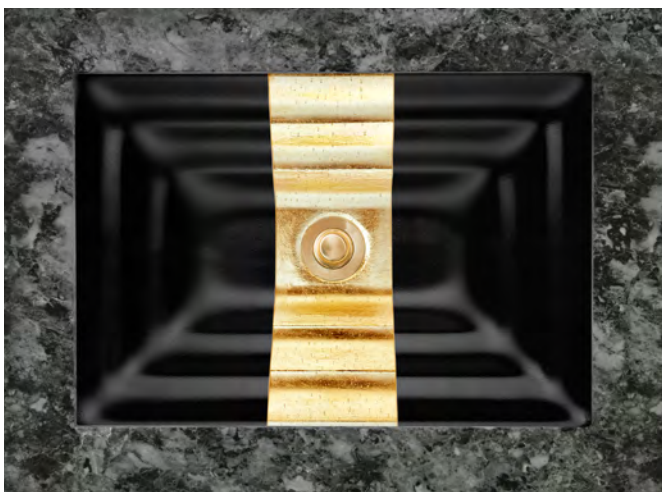

ÉGLOMISÉ RIBBON

AG11

RECTANGULAR WITH BLACK GLASS

UNDERMOUNT

BLACK WITH BRASS RIBBON

BLACK WITH GOLD RIBBON

BLACK WITH SILVER RIBBON

ITEM NUMBER	FINISH	OUTSIDE DIMENSIONS	INSIDE DIMENSIONS	DRAIN OPENING
AG11A-04BRS	BLACK WITH BRASS RIBBON	L 18" W 12" H 4"	L 15.5" W 10"	1.5"
AG11A-04GLD	BLACK WITH GOLD RIBBON	L 18" W 12" H 4"	L 15.5" W 10"	1.5"
AG11A-04SLV	BLACK WITH SILVER RIBBON	L 18" W 12" H 4"	L 15.5" W 10"	1.5"