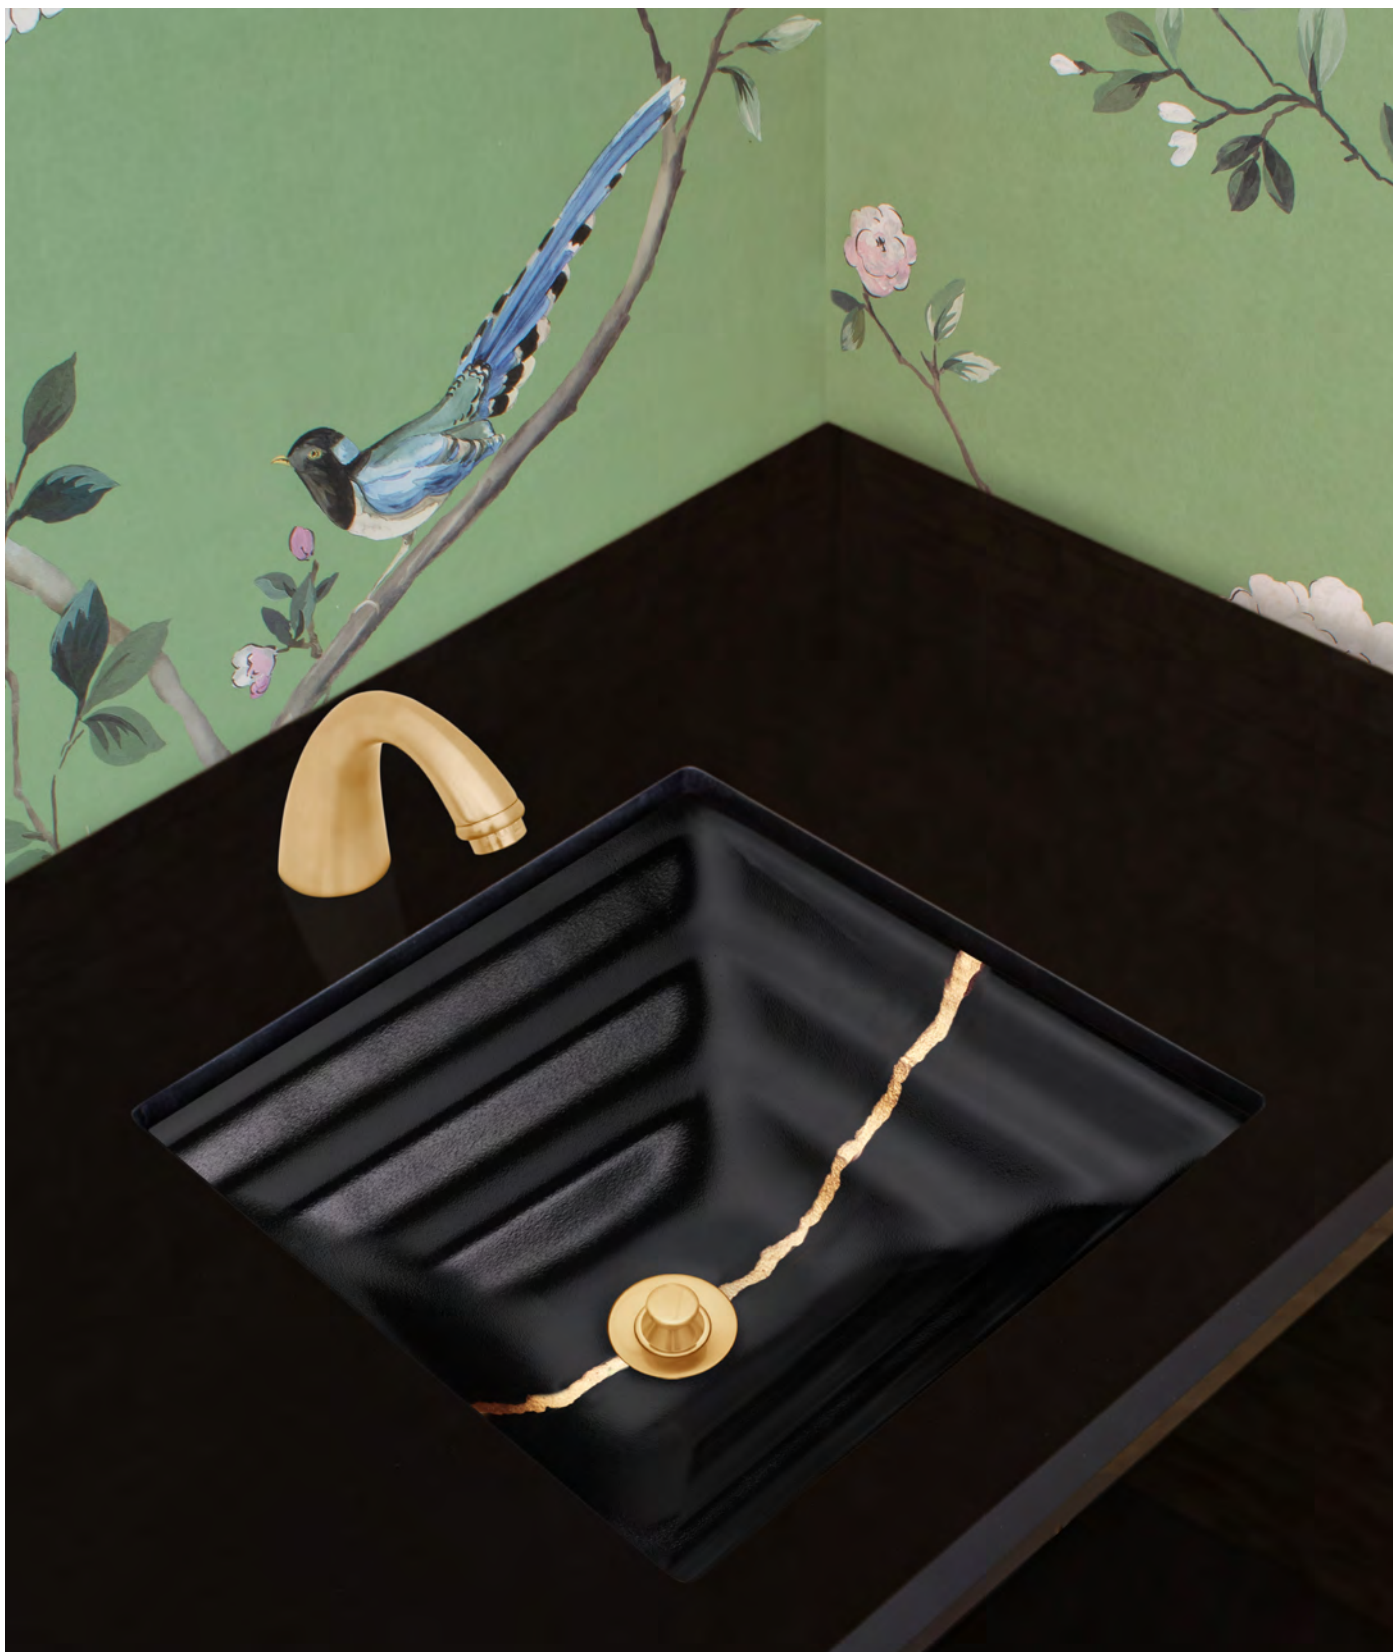

RIVER

AG02E

SQUARE WITH BLACK GLASS

UNDERMOUNT

BLACK GLASS WITH BRASS STRIPE

BLACK GLASS WITH GOLD STRIPE

BLACK GLASS WITH SILVER STRIPE

ITEM NUMBER	FINISH	OUTSIDE DIMENSIONS	INSIDE DIMENSIONS	DRAIN OPENING
AG02E-04BRS	BLACK WITH BRASS RIVER	L 16.5" W 16.5" H 4"	L 14" W 14"	1.5"
AG02E-04GLD	BLACK WITH GOLD RIVER	L 16.5" W 16.5" H 4"	L 14" W 14"	1.5"
AG02E-04SLV	BLACK WITH SILVER RIVER	L 16.5" W 16.5" H 4"	L 14" W 14"	1.5"