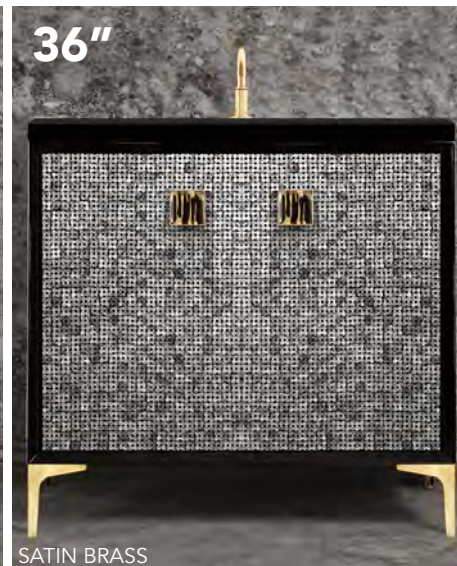

24" VANITY

ITEM NUMBER	VANITY FINISH	HARDWARE FINISH	GLASS FINISH	VANITY DIMENSIONS with legs/without top
VAN24B-015PB-06	BLACK	POLISHED BRASS	BLACK TIGER	W 24" D 22" H 33.5"
VAN24B-015SB-06	BLACK	SATIN BRASS	BLACK TIGER	W 24" D 22" H 33.5"
VAN24B-015PN-06	BLACK	POLISHED NICKEL	BLACK TIGER	W 24" D 22" H 33.5"
VAN24B-015SN-06	BLACK	SATIN NICKEL	BLACK TIGER	W 24" D 22" H 33.5"

24" VANITY TOPS optional

VT24B-01	24" BLACK VANITY TOP WITH 14" X 14" SINK OPENING AND 1 FAUCET HOLE
VT24B-03	24" BLACK VANITY TOP WITH 14" X 14" SINK OPENING AND 3 FAUCET HOLES (WIDESPREAD FAUCETS)

30" VANITY

ITEM NUMBER	VANITY FINISH	HARDWARE FINISH	GLASS FINISH	VANITY DIMENSIONS with legs/without top
VAN30B-015PB-06	BLACK	POLISHED BRASS	BLACK TIGER	W 30" D 22" H 33.5"
VAN30B-015SB-06	BLACK	SATIN BRASS	BLACK TIGER	W 30" D 22" H 33.5"
VAN30B-015PN-06	BLACK	POLISHED NICKEL	BLACK TIGER	W 30" D 22" H 33.5"
VAN30B-015SN-06	BLACK	SATIN NICKEL	BLACK TIGER	W 30" D 22" H 33.5"

30" VANITY TOPS optional

VT30B-01	30" BLACK VANITY TOP WITH 18" X 12" SINK OPENING AND 1 FAUCET HOLE
VT30B-03	30" BLACK VANITY TOP WITH 18" X 12" SINK OPENING AND 3 FAUCET HOLES (WIDESPREAD FAUCETS)

36" VANITY

ITEM NUMBER	VANITY FINISH	HARDWARE FINISH	GLASS FINISH	VANITY DIMENSIONS with legs/without top
VAN36B-015PB-06	BLACK	POLISHED BRASS	BLACK TIGER	W 36" D 22" H 33.5"
VAN36B-015SB-06	BLACK	SATIN BRASS	BLACK TIGER	W 36" D 22" H 33.5"
VAN36B-015PN-06	BLACK	POLISHED NICKEL	BLACK TIGER	W 36" D 22" H 33.5"
VAN36B-015SN-06	BLACK	SATIN NICKEL	BLACK TIGER	W 36" D 22" H 33.5"

36" VANITY TOPS optional

VT36B-01	36" BLACK VANITY TOP WITH 18" X 12" SINK OPENING AND 1 FAUCET HOLE
VT36B-03	36" BLACK VANITY TOP WITH 18" X 12" SINK OPENING AND 3 FAUCET HOLES (WIDESPREAD FAUCETS)