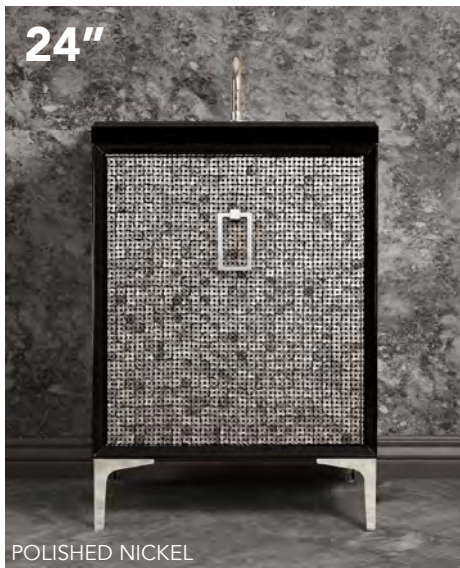

007

WITH COACH HARDWARE

VAN30B-007SN SHOWN WITH OPTIONAL VT30B-01 VANITY TOP

HARDWARE & DOOR DETAILS
ON PAGES 668-669

BLACK VANITIES

24" VANITY

ITEM NUMBER	VANITY FINISH	HARDWARE FINISH	VANITY DIMENSIONS <i>with legs/without top</i>
VAN24B-007PB	BLACK	POLISHED BRASS	W 24" D 22" H 33.5"
VAN24B-007SB	BLACK	SATIN BRASS	W 24" D 22" H 33.5"
VAN24B-007PN	BLACK	POLISHED NICKEL	W 24" D 22" H 33.5"
VAN24B-007SN	BLACK	SATIN NICKEL	W 24" D 22" H 33.5"
VAN24B-007BC	BLACK	SATIN BLACK	W 24" D 22" H 33.5"