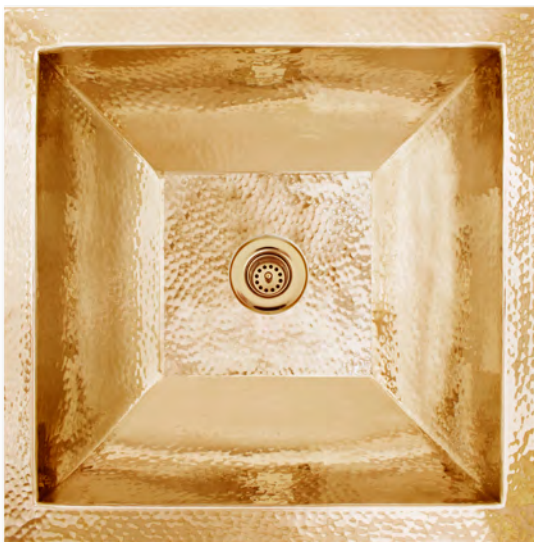

POLISHED
UNLACQUERED BRASS