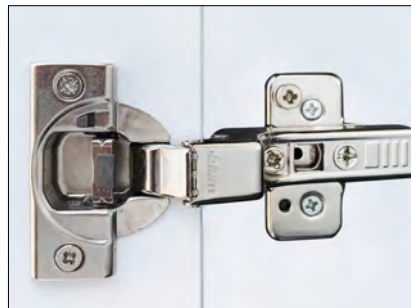

3 WAY ADJUSTABLE EUROPEAN
SOFT CLOSE HINGES