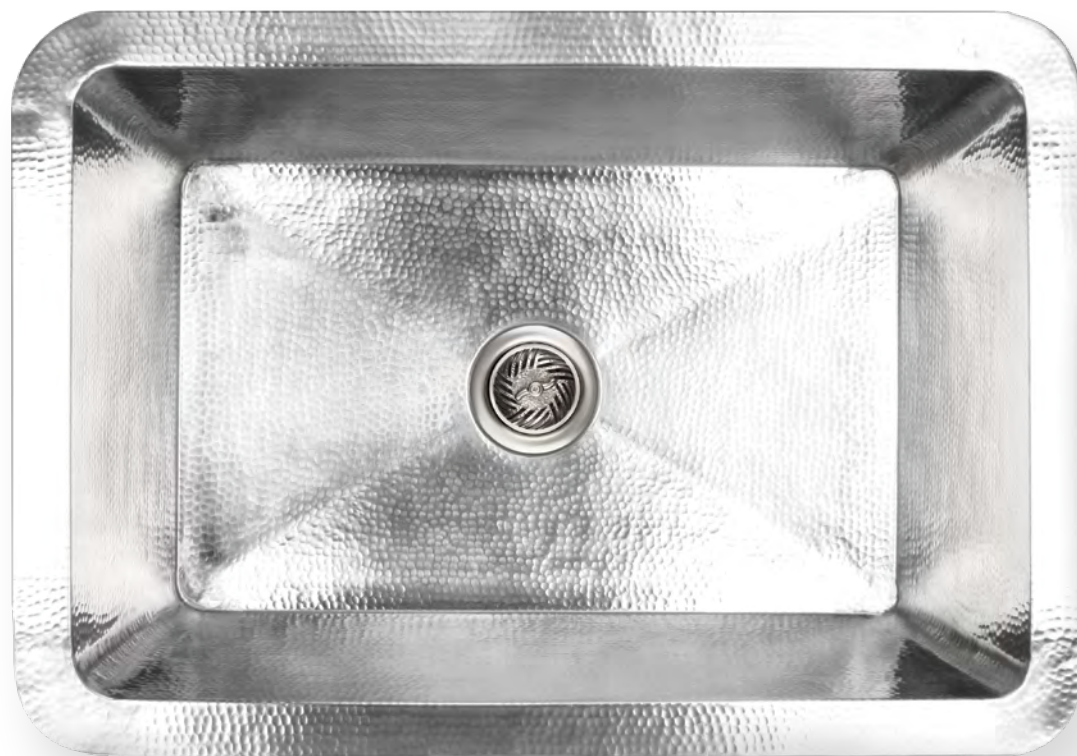

DECORATIVE DISPOSAL STRAINERS MODELS D071 THROUGH D077

KITCHEN

INSET APRON FRONT SINK

C070-30 SS

HAMMERED

C070-30 SS SHOWN WITH DECORATIVE PANEL PNL101 SS

ITEM NUMBER	FINISH	OUTSIDE DIMENSIONS	INSIDE DIMENSIONS	DRAIN OPENING
C070-30 SS	SATIN STAINLESS STEEL	L 30" W 20" H 10"	L 27" W 17"	3.5"