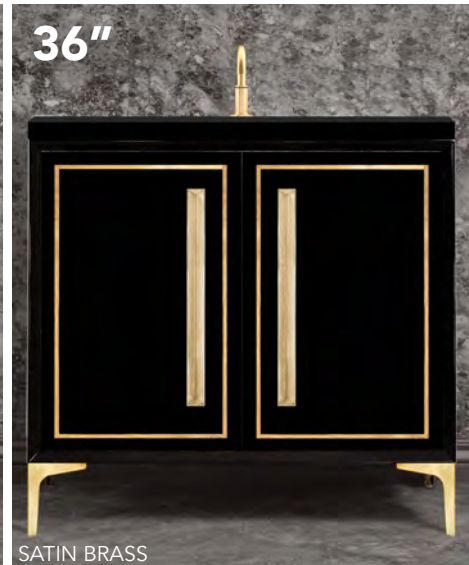

24" VANITY

ITEM NUMBER	VANITY FINISH	HARDWARE FINISH	GLASS FINISH	VANITY DIMENSIONS ^{with legs/without top}
VAN24B-025PB-BRS	BLACK	POLISHED BRASS	BRASS LEAF	W 24" D 22" H 33.5"
VAN24B-025SB-BRS	BLACK	SATIN BRASS	BRASS LEAF	W 24" D 22" H 33.5"