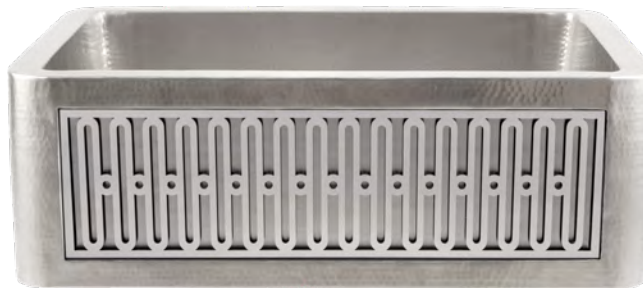

PNL104 VERSAILLES