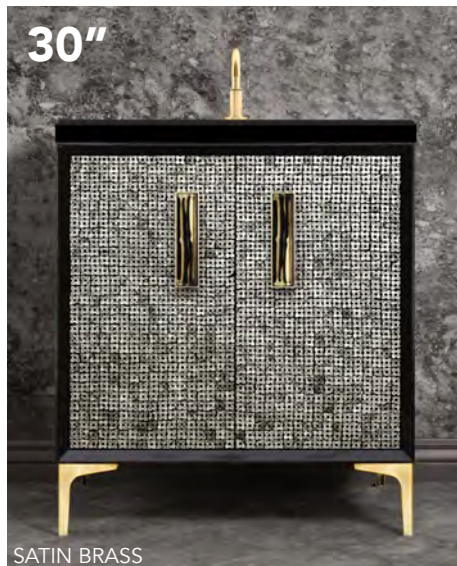

24" VANITY

ITEM NUMBER	VANITY FINISH	HARDWARE FINISH	GLASS FINISH	VANITY DIMENSIONS with legs/without top
VAN24B-016PB-06	BLACK	POLISHED BRASS	BLACK TIGER	W 24" D 22" H 33.5"
VAN24B-016SB-06	BLACK	SATIN BRASS	BLACK TIGER	W 24" D 22" H 33.5"
VAN24B-016PN-06	BLACK	POLISHED NICKEL	BLACK TIGER	W 24" D 22" H 33.5"
VAN24B-016SN-06	BLACK	SATIN NICKEL	BLACK TIGER	W 24" D 22" H 33.5"

24" VANITY TOPS optional

VT24B-01	24" BLACK VANITY TOP WITH 14" X 14" SINK OPENING AND 1 FAUCET HOLE
VT24B-03	24" BLACK VANITY TOP WITH 14" X 14" SINK OPENING AND 3 FAUCET HOLES (WIDESPREAD FAUCETS)

30" VANITY

ITEM NUMBER	VANITY FINISH	HARDWARE FINISH	GLASS FINISH	VANITY DIMENSIONS with legs/without top
VAN30B-016PB-06	BLACK	POLISHED BRASS	BLACK TIGER	W 30" D 22" H 33.5"
VAN30B-016SB-06	BLACK	SATIN BRASS	BLACK TIGER	W 30" D 22" H 33.5"
VAN30B-016PN-06	BLACK	POLISHED NICKEL	BLACK TIGER	W 30" D 22" H 33.5"
VAN30B-016SN-06	BLACK	SATIN NICKEL	BLACK TIGER	W 30" D 22" H 33.5"

30" VANITY TOPS optional

VT30B-01	30" BLACK VANITY TOP WITH 18" X 12" SINK OPENING AND 1 FAUCET HOLE
VT30B-03	30" BLACK VANITY TOP WITH 18" X 12" SINK OPENING AND 3 FAUCET HOLES (WIDESPREAD FAUCETS)

36" VANITY

ITEM NUMBER	VANITY FINISH	HARDWARE FINISH	GLASS FINISH	VANITY DIMENSIONS with legs/without top
VAN36B-016PB-06	BLACK	POLISHED BRASS	BLACK TIGER	W 36" D 22" H 33.5"
VAN36B-016SB-06	BLACK	SATIN BRASS	BLACK TIGER	W 36" D 22" H 33.5"
VAN36B-016PN-06	BLACK	POLISHED NICKEL	BLACK TIGER	W 36" D 22" H 33.5"
VAN36B-016SN-06	BLACK	SATIN NICKEL	BLACK TIGER	W 36" D 22" H 33.5"

36" VANITY TOPS optional

VT36B-01	36" BLACK VANITY TOP WITH 18" X 12" SINK OPENING AND 1 FAUCET HOLE
VT36B-03	36" BLACK VANITY TOP WITH 18" X 12" SINK OPENING AND 3 FAUCET HOLES (WIDESPREAD FAUCETS)