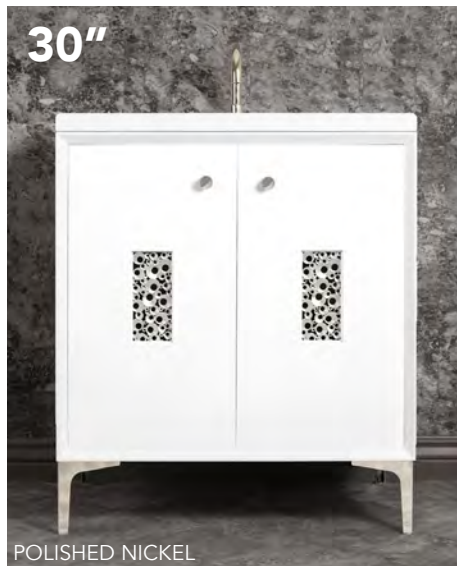

VAN30W-010PB SHOWN WITH OPTIONAL VT30W-01 VANITY TOP

HARDWARE & DOOR DETAILS
ON PAGES 572-573

24" VANITY

ITEM NUMBER	VANITY FINISH	HARDWARE FINISH	VANITY DIMENSIONS <i>with legs/without top</i>
VAN24W-010PB	WHITE	POLISHED BRASS	W 24" D 22" H 33.5"
VAN24W-010SB	WHITE	SATIN BRASS	W 24" D 22" H 33.5"
VAN24W-010PN	WHITE	POLISHED NICKEL	W 24" D 22" H 33.5"
VAN24W-010SN	WHITE	SATIN NICKEL	W 24" D 22" H 33.5"