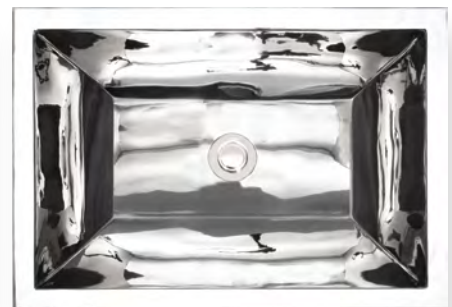

POLISHED
STAINLESS STEEL