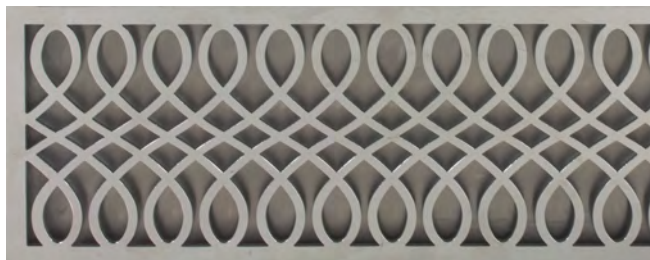

PANEL OPTIONS

ITEM NUMBER	FINISH	DIMENSIONS
LYRE		
PNLS101 SS	SATIN STAINLESS STEEL	L 25" W 7" H .125"
PNLS101 PS	POLISHED STAINLESS STEEL	L 25" W 7" H .125"
PNLS101 UB	SATIN UNLACQUERED BRASS	L 25" W 7" H .125"
PNLS101 PB	POLISHED UNLACQUERED BRASS	L 25" W 7" H .125"
SPOKE		
PNLS102 SS	SATIN STAINLESS STEEL	L 25" W 7" H .125"
PNLS102 PS	POLISHED STAINLESS STEEL	L 25" W 7" H .125"
PNLS102 UB	SATIN UNLACQUERED BRASS	L 25" W 7" H .125"
PNLS102 PB	POLISHED UNLACQUERED BRASS	L 25" W 7" H .125"
FILIGREE		
PNLS105 SS	SATIN STAINLESS STEEL	L 25" W 7" H .125"
PNLS105 PS	POLISHED STAINLESS STEEL	L 25" W 7" H .125"
PNLS105 UB	SATIN UNLACQUERED BRASS	L 25" W 7" H .125"
PNLS105 PB	POLISHED UNLACQUERED BRASS	L 25" W 7" H .125"
TRIBAL		
PNLS106 SS	SATIN STAINLESS STEEL	L 25" W 7" H .125"
PNLS106 PS	POLISHED STAINLESS STEEL	L 25" W 7" H .125"
PNLS106 UB	SATIN UNLACQUERED BRASS	L 25" W 7" H .125"
PNLS106 PB	POLISHED UNLACQUERED BRASS	L 25" W 7" H .125"

AVAILABLE PANEL FINISHES

SATIN STAINLESS STEEL