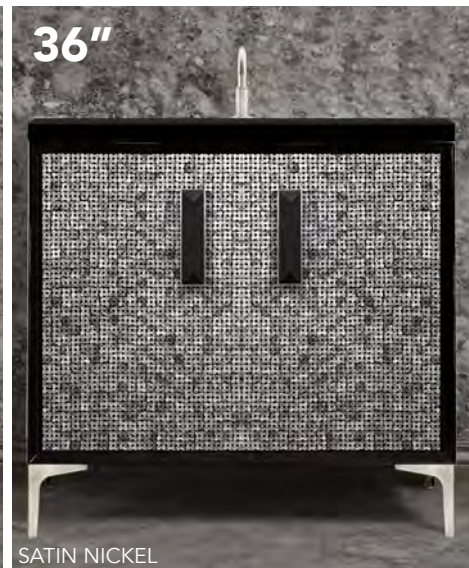

016_04

WITH 8" BLACK ARTISAN GLASS HARDWARE

VAN30B-016PB-04 SHOWN WITH OPTIONAL VT30B-01 VANITY TOP

DOOR DETAILS PAGE 668
HARDWARE DETAILS PAGE 671

BLACK VANITIES WITH ARTISAN GLASS HARDWARE

24" VANITY

ITEM NUMBER	VANITY FINISH	HARDWARE FINISH	GLASS FINISH	VANITY DIMENSIONS ^{with legs/without top}
VAN24B-016PB-04	BLACK	POLISHED BRASS	BLACK	W 24" D 22" H 33.5"
VAN24B-016SB-04	BLACK	SATIN BRASS	BLACK	W 24" D 22" H 33.5"
VAN24B-016PN-04	BLACK	POLISHED NICKEL	BLACK	W 24" D 22" H 33.5"
VAN24B-016SN-04	BLACK	SATIN NICKEL	BLACK	W 24" D 22" H 33.5"
VAN24B-016BC-04	BLACK	SATIN BLACK	BLACK	W 24" D 22" H 33.5"