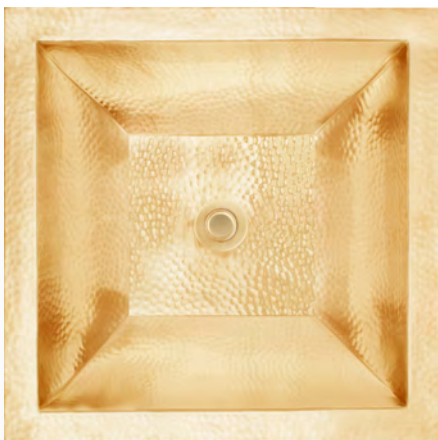

SATIN
UNLACQUERED BRASS