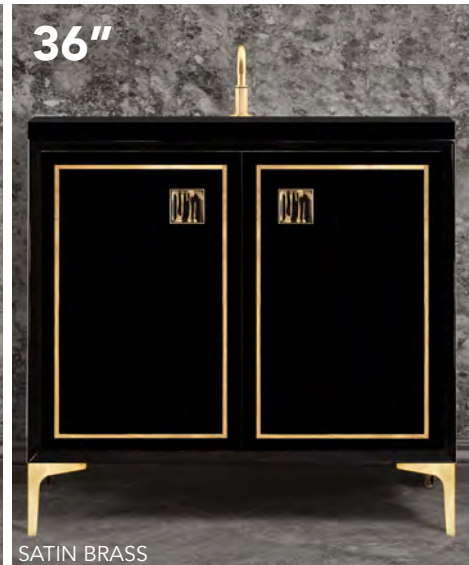

24" VANITY

ITEM NUMBER	VANITY FINISH	HARDWARE FINISH	GLASS FINISH	VANITY DIMENSIONS^{with legs/without top}
VAN24B-023PB-06	BLACK	POLISHED BRASS	BLACK TIGER	W 24" D 22" H 33.5"
VAN24B-023SB-06	BLACK	SATIN BRASS	BLACK TIGER	W 24" D 22" H 33.5"

24" VANITY TOPS *optional*

VT24B-01	24" BLACK VANITY TOP WITH 14" X 14" SINK OPENING AND 1 FAUCET HOLE
VT24B-03	24" BLACK VANITY TOP WITH 14" X 14" SINK OPENING AND 3 FAUCET HOLES (WIDESPREAD FAUCETS)

30" VANITY

ITEM NUMBER	VANITY FINISH	HARDWARE FINISH	GLASS FINISH	VANITY DIMENSIONS^{with legs/without top}
VAN30B-023PB-06	BLACK	POLISHED BRASS	BLACK TIGER	W 30" D 22" H 33.5"
VAN30B-023SB-06	BLACK	SATIN BRASS	BLACK TIGER	W 30" D 22" H 33.5"

30" VANITY TOPS *optional*

VT30B-01	30" BLACK VANITY TOP WITH 18" X 12" SINK OPENING AND 1 FAUCET HOLE
VT30B-03	30" BLACK VANITY TOP WITH 18" X 12" SINK OPENING AND 3 FAUCET HOLES (WIDESPREAD FAUCETS)

36" VANITY

ITEM NUMBER	VANITY FINISH	HARDWARE FINISH	GLASS FINISH	VANITY DIMENSIONS^{with legs/without top}
VAN36B-023PB-06	BLACK	POLISHED BRASS	BLACK TIGER	W 36" D 22" H 33.5"
VAN36B-023SB-06	BLACK	SATIN BRASS	BLACK TIGER	W 36" D 22" H 33.5"

36" VANITY TOPS *optional*

VT36B-01	36" BLACK VANITY TOP WITH 18" X 12" SINK OPENING AND 1 FAUCET HOLE
VT36B-03	36" BLACK VANITY TOP WITH 18" X 12" SINK OPENING AND 3 FAUCET HOLES (WIDESPREAD FAUCETS)