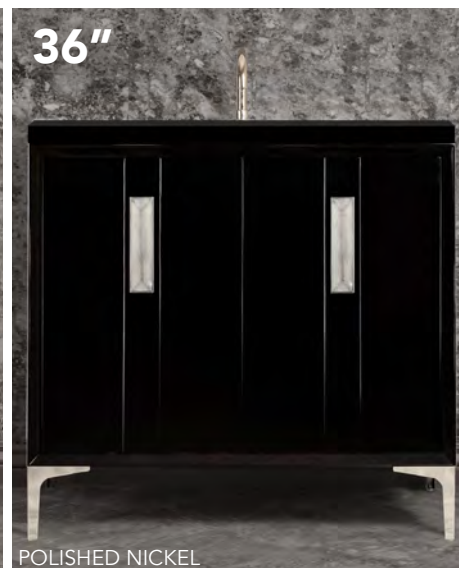

24" VANITY

ITEM NUMBER	VANITY FINISH	HARDWARE FINISH	GLASS FINISH	VANITY DIMENSIONS with legs/without top
VAN24B-020PB-BRS	BLACK	POLISHED BRASS	BRASS LEAF	W 24" D 22" H 33.5"
VAN24B-020SB-BRS	BLACK	SATIN BRASS	BRASS LEAF	W 24" D 22" H 33.5"
VAN24B-020PN-SLV	BLACK	POLISHED NICKEL	SILVER LEAF	W 24" D 22" H 33.5"
VAN24B-020SN-SLV	BLACK	SATIN NICKEL	SILVER LEAF	W 24" D 22" H 33.5"

24" VANITY TOPS optional

VT24B-01	24" BLACK VANITY TOP WITH 14" X 14" SINK OPENING AND 1 FAUCET HOLE
VT24B-03	24" BLACK VANITY TOP WITH 14" X 14" SINK OPENING AND 3 FAUCET HOLES (WIDESPREAD FAUCETS)

30" VANITY

ITEM NUMBER	VANITY FINISH	HARDWARE FINISH	GLASS FINISH	VANITY DIMENSIONS with legs/without top
VAN30B-020PB-BRS	BLACK	POLISHED BRASS	BRASS LEAF	W 30" D 22" H 33.5"
VAN30B-020SB-BRS	BLACK	SATIN BRASS	BRASS LEAF	W 30" D 22" H 33.5"
VAN30B-020PN-SLV	BLACK	POLISHED NICKEL	SILVER LEAF	W 30" D 22" H 33.5"
VAN30B-020SN-SLV	BLACK	SATIN NICKEL	SILVER LEAF	W 30" D 22" H 33.5"

30" VANITY TOPS optional

VT30B-01	30" BLACK VANITY TOP WITH 18" X 12" SINK OPENING AND 1 FAUCET HOLE
VT30B-03	30" BLACK VANITY TOP WITH 18" X 12" SINK OPENING AND 3 FAUCET HOLES (WIDESPREAD FAUCETS)

36" VANITY

ITEM NUMBER	VANITY FINISH	HARDWARE FINISH	GLASS FINISH	VANITY DIMENSIONS with legs/without top
VAN36B-020PB-BRS	BLACK	POLISHED BRASS	BRASS LEAF	W 36" D 22" H 33.5"
VAN36B-020SB-BRS	BLACK	SATIN BRASS	BRASS LEAF	W 36" D 22" H 33.5"
VAN36B-020PN-SLV	BLACK	POLISHED NICKEL	SILVER LEAF	W 36" D 22" H 33.5"
VAN36B-020SN-SLV	BLACK	SATIN NICKEL	SILVER LEAF	W 36" D 22" H 33.5"

36" VANITY TOPS optional

VT36B-01	36" BLACK VANITY TOP WITH 18" X 12" SINK OPENING AND 1 FAUCET HOLE
VT36B-03	36" BLACK VANITY TOP WITH 18" X 12" SINK OPENING AND 3 FAUCET HOLES (WIDESPREAD FAUCETS)