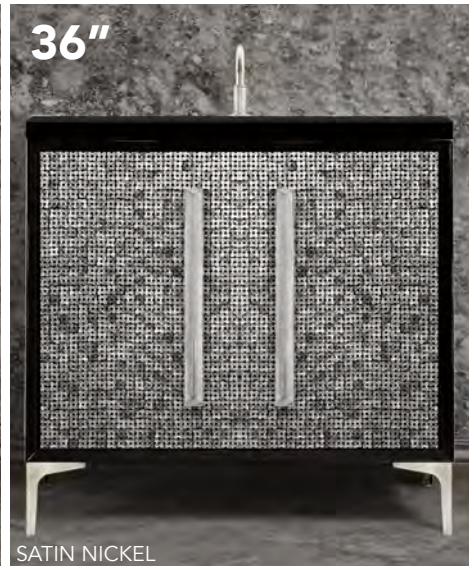

24" VANITY

ITEM NUMBER	VANITY FINISH	HARDWARE FINISH	GLASS FINISH	VANITY DIMENSIONS <small>with legs/without top</small>
VAN24B-017PB-BRS	BLACK	POLISHED BRASS	BRASS LEAF	W 24" D 22" H 33.5"
VAN24B-017SB-BRS	BLACK	SATIN BRASS	BRASS LEAF	W 24" D 22" H 33.5"
VAN24B-017PN-SLV	BLACK	POLISHED NICKEL	SILVER LEAF	W 24" D 22" H 33.5"
VAN24B-017SN-SLV	BLACK	SATIN NICKEL	SILVER LEAF	W 24" D 22" H 33.5"