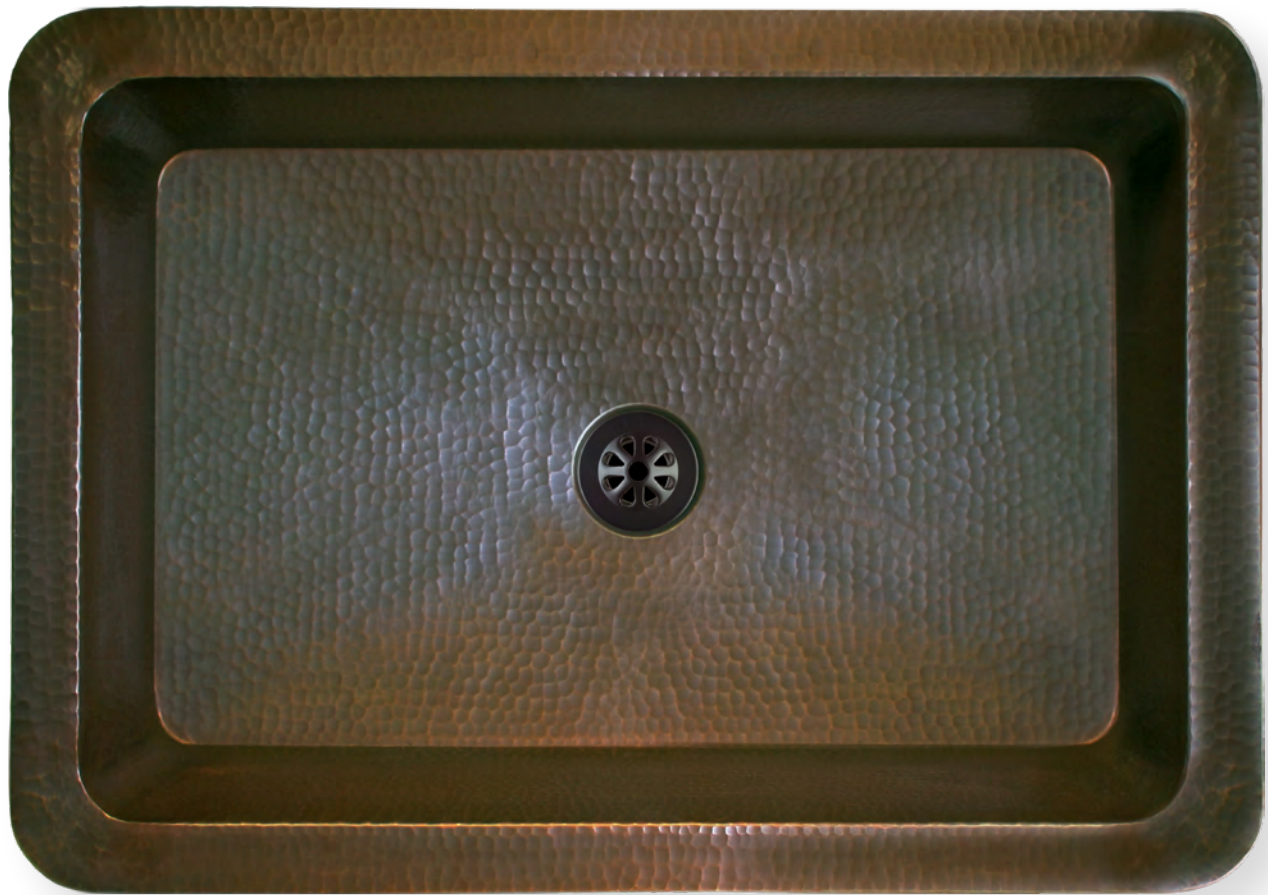

RECTANGULAR BOX

C054

BAR/UTILITY - HAMMERED COPPER AND PLATED FINISHES

DARK
BRONZE (COPPER)