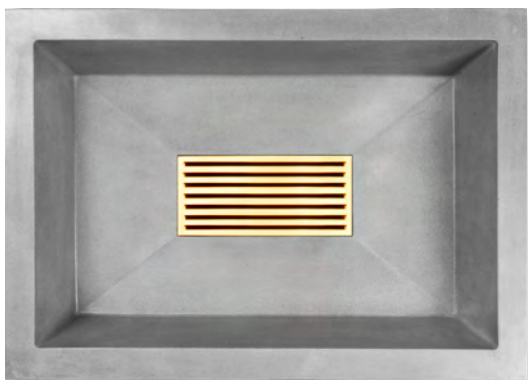

AC05DI G with GM007 UB