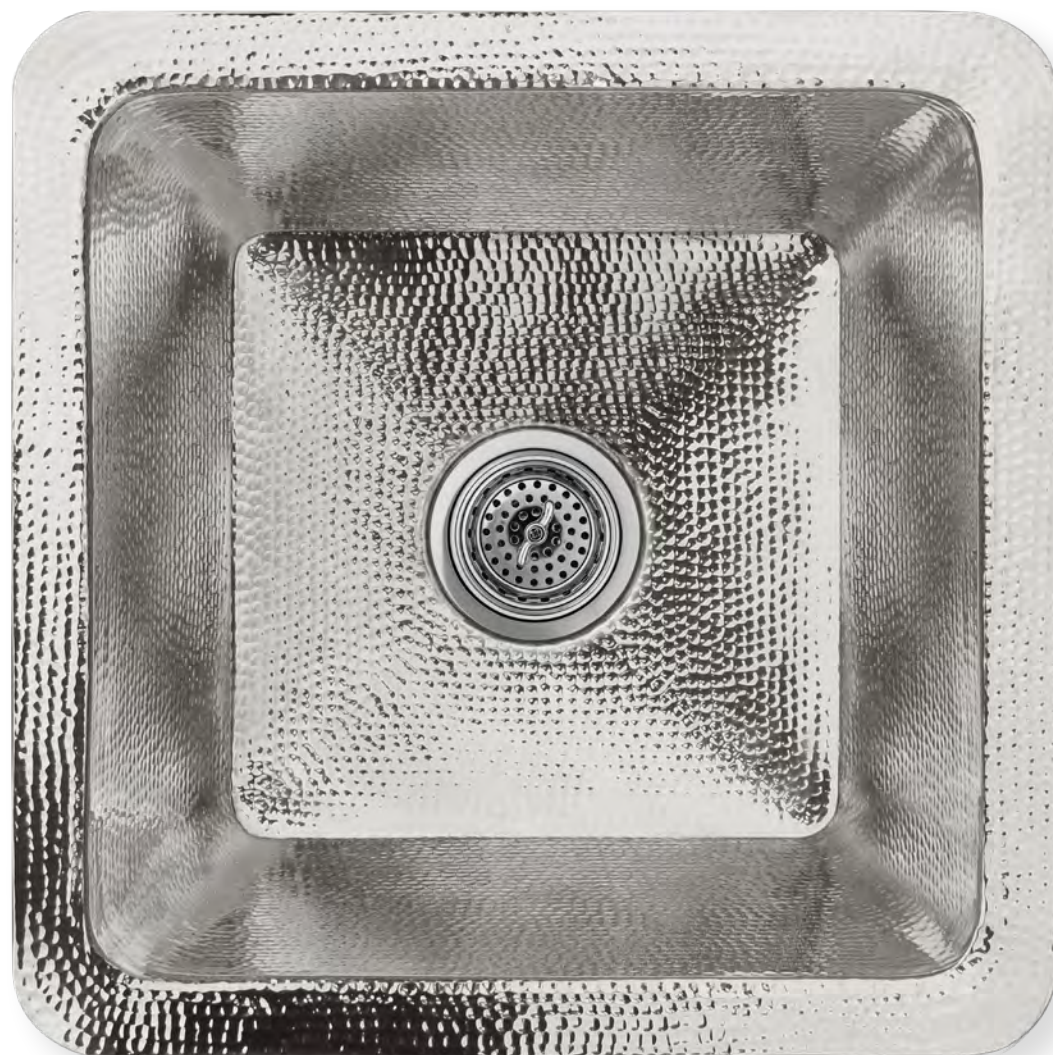

LARGE SQUARE

C008

POLISHED
STAINLESS STEEL