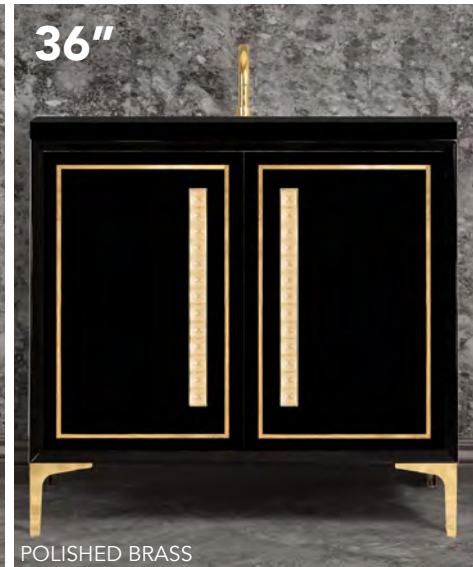

24" VANITY

ITEM NUMBER	VANITY FINISH	HARDWARE FINISH	GLASS FINISH	VANITY DIMENSIONS^{with legs/without top}
VAN24B-026PB-BRS	BLACK	POLISHED BRASS	BRASS LEAF	W 24" D 22" H 33.5"
VAN24B-026SB-BRS	BLACK	SATIN BRASS	BRASS LEAF	W 24" D 22" H 33.5"

24" VANITY TOPS *optional*

VT24B-01	24" BLACK VANITY TOP WITH 14" X 14" SINK OPENING AND 1 FAUCET HOLE
VT24B-03	24" BLACK VANITY TOP WITH 14" X 14" SINK OPENING AND 3 FAUCET HOLES (WIDESPREAD FAUCETS)

30" VANITY

ITEM NUMBER	VANITY FINISH	HARDWARE FINISH	GLASS FINISH	VANITY DIMENSIONS^{with legs/without top}
VAN30B-026PB-BRS	BLACK	POLISHED BRASS	BRASS LEAF	W 30" D 22" H 33.5"
VAN30B-026SB-BRS	BLACK	SATIN BRASS	BRASS LEAF	W 30" D 22" H 33.5"

30" VANITY TOPS *optional*

VT30B-01	30" BLACK VANITY TOP WITH 18" X 12" SINK OPENING AND 1 FAUCET HOLE
VT30B-03	30" BLACK VANITY TOP WITH 18" X 12" SINK OPENING AND 3 FAUCET HOLES (WIDESPREAD FAUCETS)

36" VANITY

ITEM NUMBER	VANITY FINISH	HARDWARE FINISH	GLASS FINISH	VANITY DIMENSIONS^{with legs/without top}
VAN36B-026PB-BRS	BLACK	POLISHED BRASS	BRASS LEAF	W 36" D 22" H 33.5"
VAN36B-026SB-BRS	BLACK	SATIN BRASS	BRASS LEAF	W 36" D 22" H 33.5"

36" VANITY TOPS *optional*

VT36B-01	36" BLACK VANITY TOP WITH 18" X 12" SINK OPENING AND 1 FAUCET HOLE
VT36B-03	36" BLACK VANITY TOP WITH 18" X 12" SINK OPENING AND 3 FAUCET HOLES (WIDESPREAD FAUCETS)