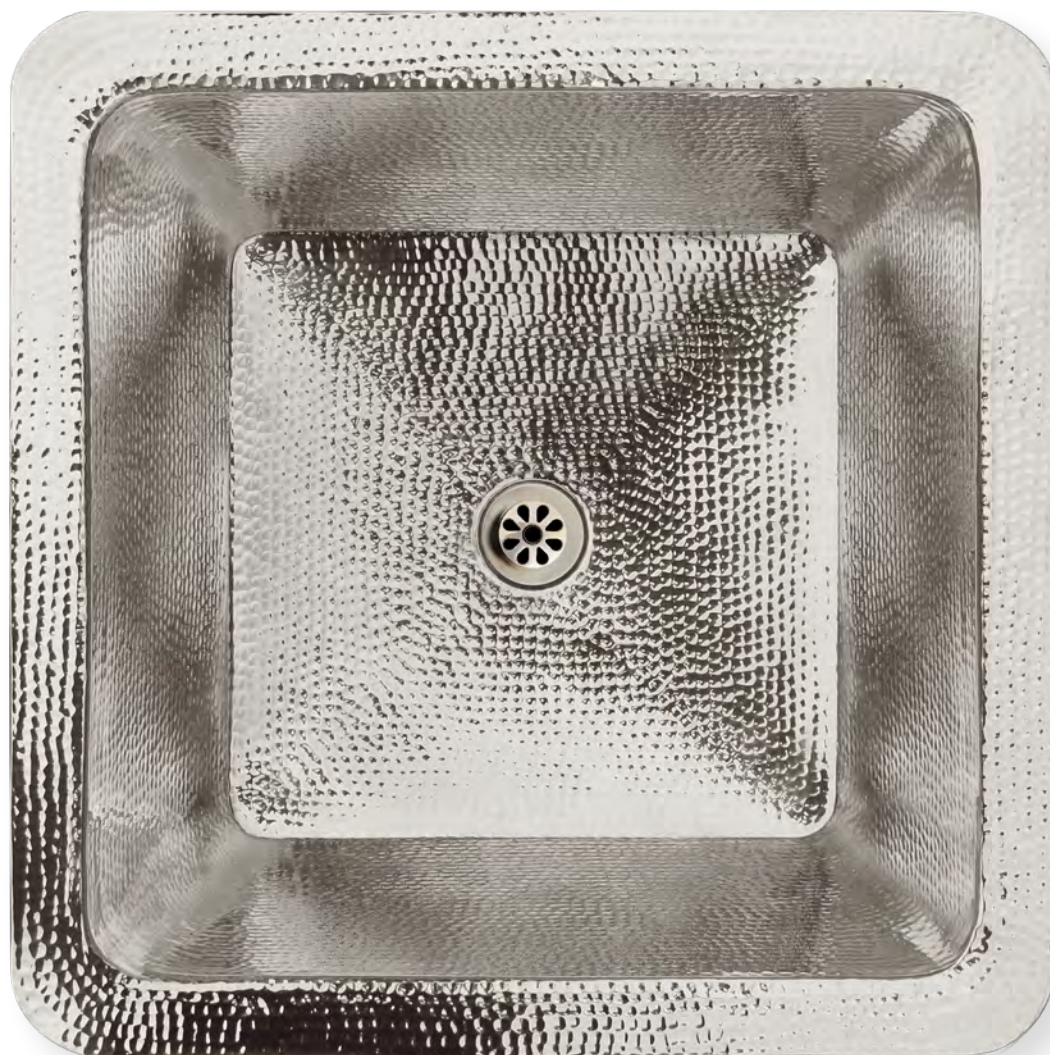

POLISHED
STAINLESS STEEL