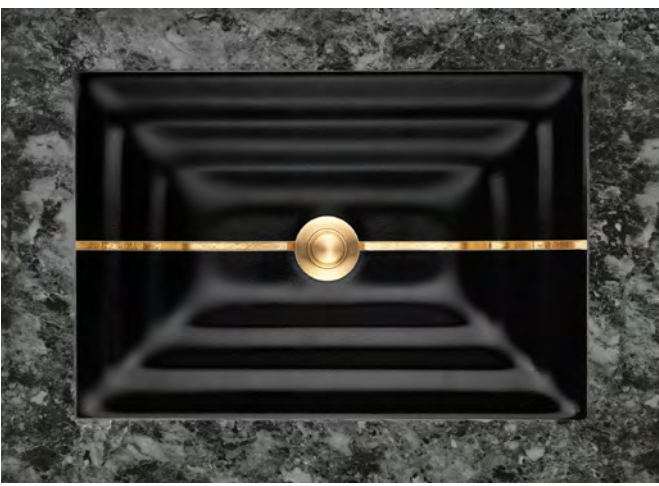

STRIPE

AG01

RECTANGULAR WITH BLACK GLASS

UNDERMOUNT

BLACK GLASS WITH BRASS STRIPE

BLACK GLASS WITH GOLD STRIPE

BLACK GLASS WITH SILVER STRIPE

ITEM NUMBER	FINISH	OUTSIDE DIMENSIONS	INSIDE DIMENSIONS	DRAIN OPENING
AG01A-04BRS	BLACK WITH BRASS STRIPE	L 18" W 12" H 4"	L 15.5" W 10"	1.5"
AG01A-04GLD	BLACK WITH GOLD STRIPE	L 18" W 12" H 4"	L 15.5" W 10"	1.5"
AG01A-04SLV	BLACK WITH SILVER STRIPE	L 18" W 12" H 4"	L 15.5" W 10"	1.5"