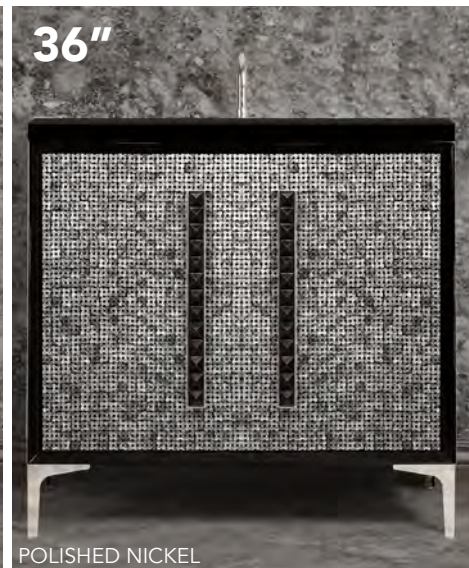

018_04

WITH 18" PYRAMID BLACK ARTISAN GLASS HARDWARE

VAN30B-018SB-04 SHOWN WITH OPTIONAL VT30B-01 VANITY TOP

DOOR DETAILS PAGE 668
HARDWARE DETAILS PAGE 673

BLACK VANITIES WITH ARTISAN GLASS HARDWARE

24" VANITY