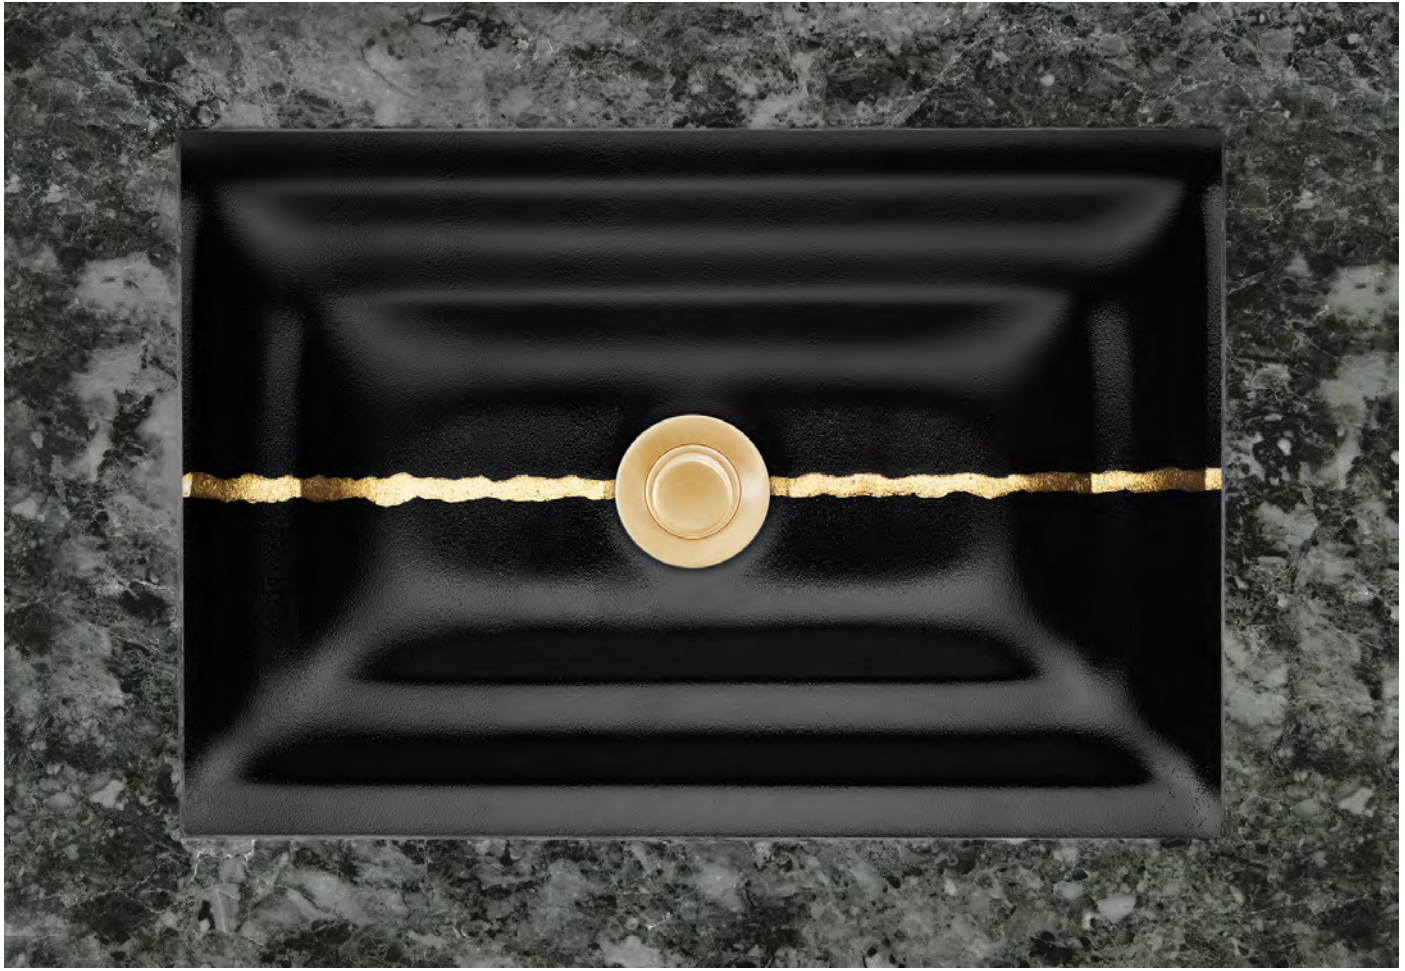

RIVER

AG02

RECTANGULAR WITH BLACK GLASS

UNDERMOUNT

BLACK GLASS WITH BRASS RIVER