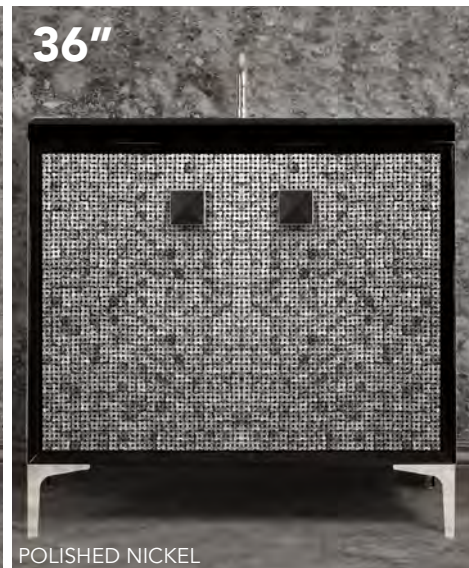

015_04

WITH 3" BLACK ARTISAN GLASS HARDWARE

VAN30B-015SB-04 SHOWN WITH OPTIONAL VT30B-01 VANITY TOP

DOOR DETAILS PAGE 668
HARDWARE DETAILS PAGE 670

BLACK VANITIES WITH ARTISAN GLASS HARDWARE

24" VANITY

ITEM NUMBER	VANITY FINISH	HARDWARE FINISH	GLASS FINISH	VANITY DIMENSIONS ^{with legs/without top}
VAN24B-015PB-04	BLACK	POLISHED BRASS	BLACK	W 24" D 22" H 33.5"
VAN24B-015SB-04	BLACK	SATIN BRASS	BLACK	W 24" D 22" H 33.5"
VAN24B-015PN-04	BLACK	POLISHED NICKEL	BLACK	W 24" D 22" H 33.5"
VAN24B-015SN-04	BLACK	SATIN NICKEL	BLACK	W 24" D 22" H 33.5"
VAN24B-015BC-04	BLACK	SATIN BLACK	BLACK	W 24" D 22" H 33.5"