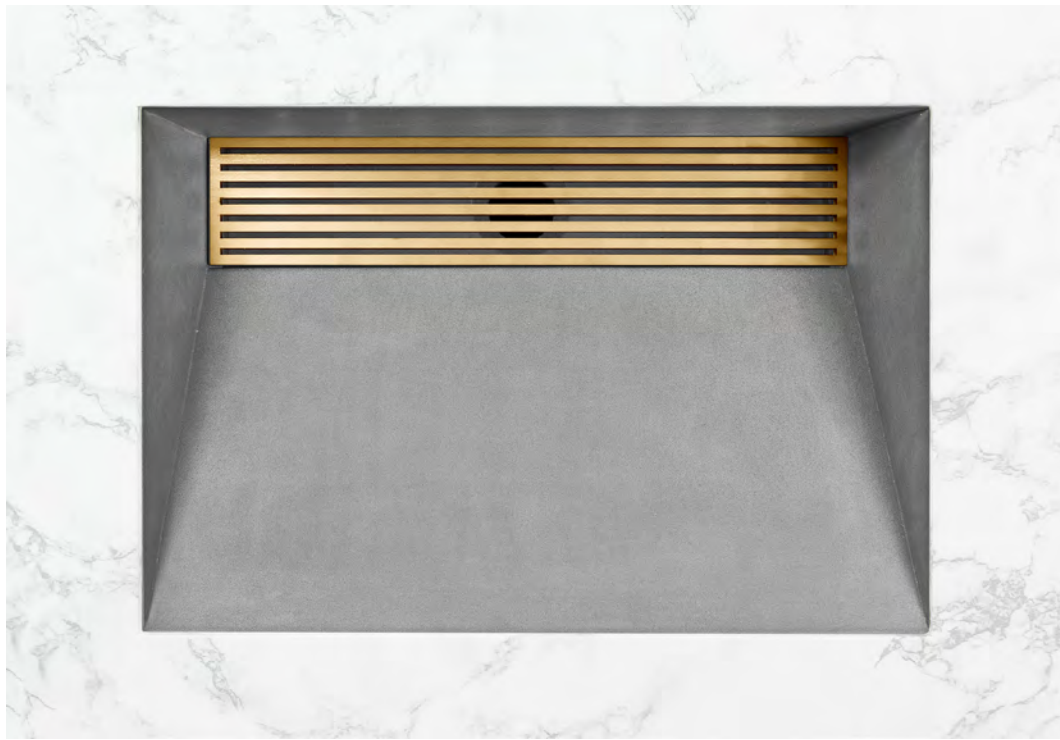

HENRY

AC01UM

UNDERMOUNT GRAY CONCRETE WITH DECORATIVE GRATE OPTIONS
AC01UM G shown with GC001 UB SQUARE BARS GRATE