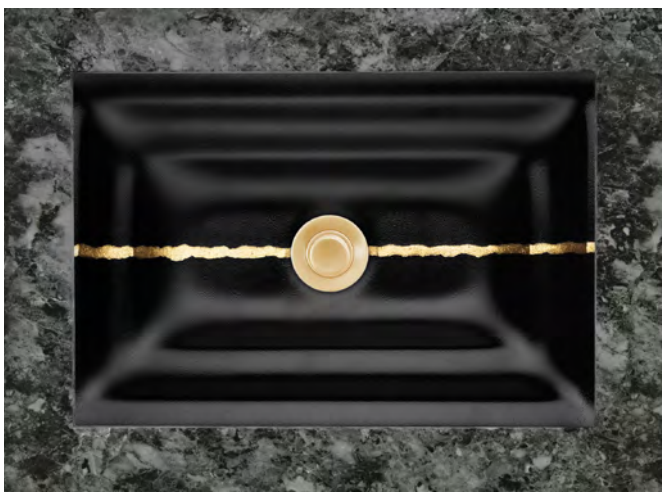

RIVER

AG02

RECTANGULAR WITH BLACK GLASS

UNDERMOUNT

BLACK GLASS WITH BRASS RIVER

BLACK GLASS WITH GOLD RIVER

BLACK GLASS WITH SILVER RIVER

ITEM NUMBER	FINISH	OUTSIDE DIMENSIONS	INSIDE DIMENSIONS	DRAIN OPENING
AG02A-04BRS	BLACK WITH BRASS RIVER	L 18" W 12" H 4"	L 15.5" W 10"	1.5"
AG02A-04GLD	BLACK WITH GOLD RIVER	L 18" W 12" H 4"	L 15.5" W 10"	1.5"
AG02A-04SLV	BLACK WITH SILVER RIVER	L 18" W 12" H 4"	L 15.5" W 10"	1.5"