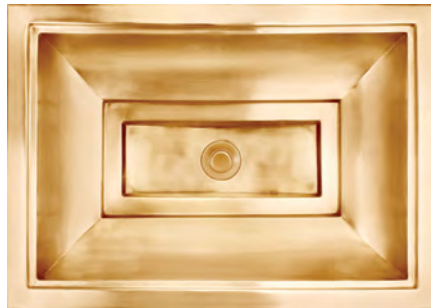

BAR

SMOOTH METALS

SATIN STAINLESS STEEL

POLISHED
STAINLESS STEEL

SATIN
UNLACQUERED BRASS

POLISHED
UNLACQUERED BRASS

DECORATIVE GRATE OPTIONS SHOWN ON PAGES 376-377

ITEM NUMBER	FINISH	OUTSIDE DIMENSIONS	INSIDE DIMENSIONS	DRAIN OPENING
B039 SS	SATIN STAINLESS STEEL	L 21.75" W 15.25" H 6.5"	L 19.75" W 13.25"	1.5"
B039 PS	POLISHED STAINLESS STEEL	L 21.75" W 15.25" H 6.5"	L 19.75" W 13.25"	1.5"
B039 UB	SATIN UNLACQUERED BRASS	L 21.75" W 15.25" H 6.5"	L 19.75" W 13.25"	1.5"
B039 PB	POLISHED UNLACQUERED BRASS	L 21.75" W 15.25" H 6.5"	L 19.75" W 13.25"	1.5"