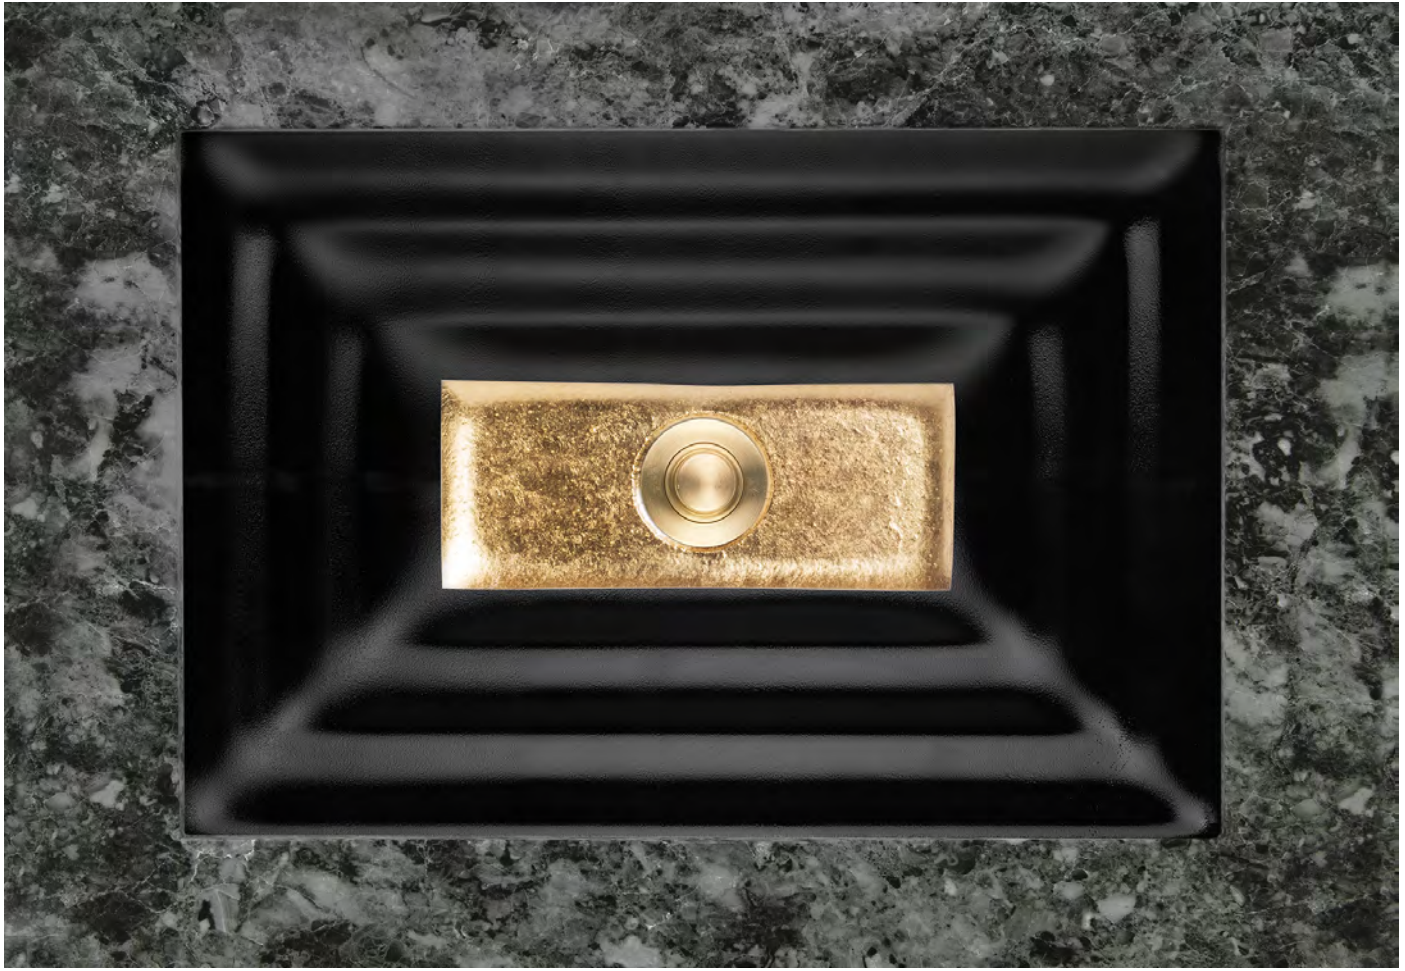

WINDOW

AG03

RECTANGULAR WITH BLACK GLASS

UNDERMOUNT

BLACK GLASS WITH BRASS WINDOW