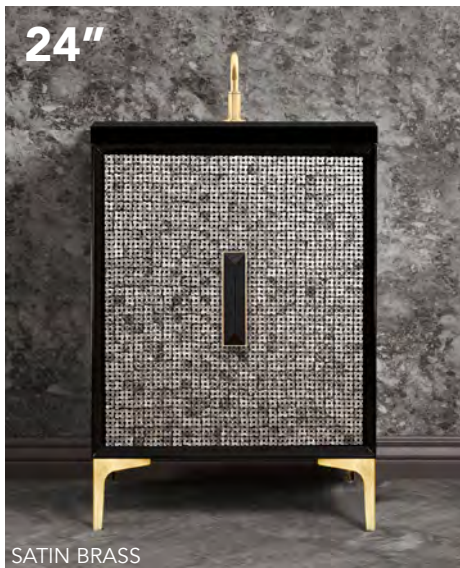

016_04

WITH 8" BLACK ARTISAN GLASS HARDWARE

VAN30B-016PB-04 SHOWN WITH OPTIONAL VT30B-01 VANITY TOP

DOOR DETAILS PAGE 668
HARDWARE DETAILS PAGE 671

BLACK VANITIES WITH ARTISAN GLASS HARDWARE

24" VANITY

ITEM NUMBER	VANITY FINISH	HARDWARE FINISH	GLASS FINISH	VANITY DIMENSIONS ^{with legs/without top}
VAN24B-016PB-04	BLACK	POLISHED BRASS	BLACK	W 24" D 22" H 33.5"
VAN24B-016SB-04	BLACK	SATIN BRASS	BLACK	W 24" D 22" H 33.5"
VAN24B-016PN-04	BLACK	POLISHED NICKEL	BLACK	W 24" D 22" H 33.5"
VAN24B-016SN-04	BLACK	SATIN NICKEL	BLACK	W 24" D 22" H 33.5"
VAN24B-016BC-04	BLACK	SATIN BLACK	BLACK	W 24" D 22" H 33.5"