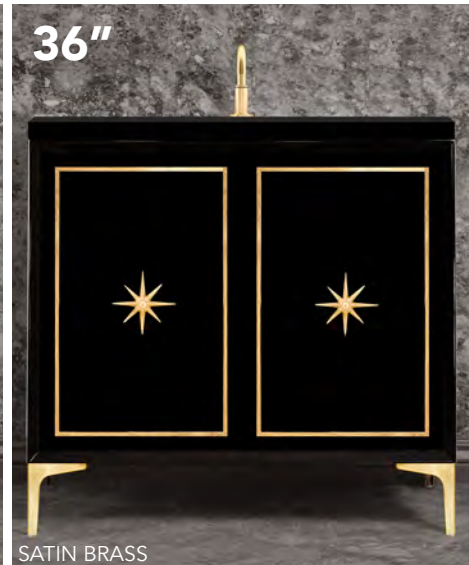

BLACK VANITIES WITH ARTISAN GLASS HARDWARE

VAN30B-027PB SHOWN WITH OPTIONAL VT30B-01 VANITY TOP

DOOR DETAILS PAGE 668
HARDWARE DETAILS PAGES 566-567

24" VANITY

ITEM NUMBER	VANITY FINISH	HARDWARE FINISH	VANITY DIMENSIONS <i>with legs/without top</i>
VAN24B-027PB	BLACK	POLISHED BRASS	W 24" D 22" H 33.5"
VAN24B-027SB	BLACK	SATIN BRASS	W 24" D 22" H 33.5"