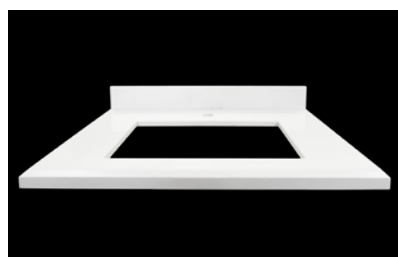

4" BACKSPLASH INCLUDED