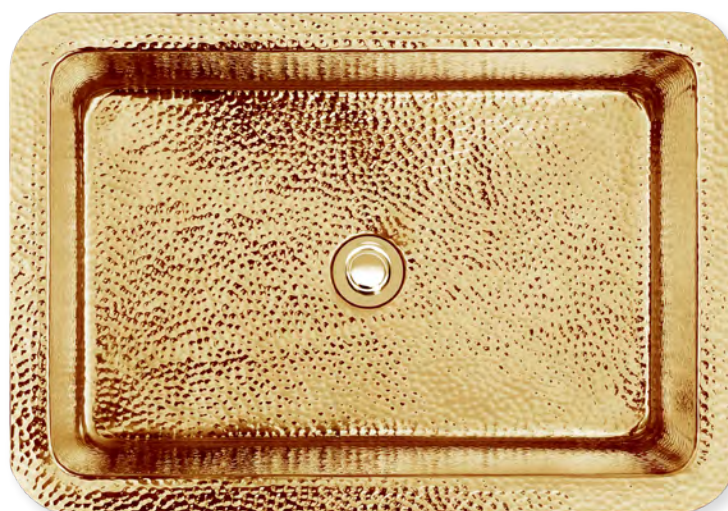

POLISHED UNLACQUERED BRASS