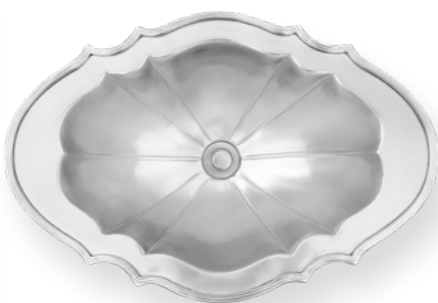

SATIN
STAINLESS STEEL