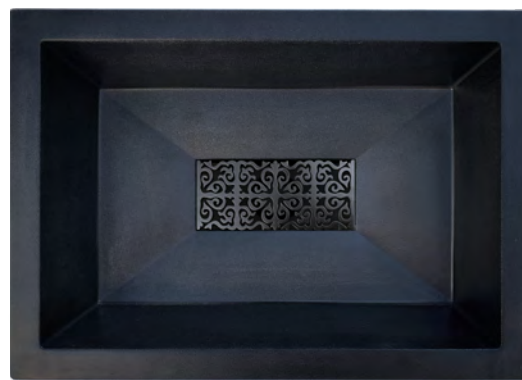

AC05DI BLK with GM004 BCS

ITEM NUMBER	FINISH	OUTSIDE DIMENSIONS	INSIDE DIMENSIONS	DRAIN OPENING
AC05DI G	GRAY	L 20.25" W 14.25" H 6.25"	L 18" W 12"	1.5"
AC05DI BLK	BLACK	L 20.25" W 14.25" H 6.25"	L 18" W 12"	1.5"

DECORATIVE GRATE OPTIONS SHOWN ON PAGES 42 - 43