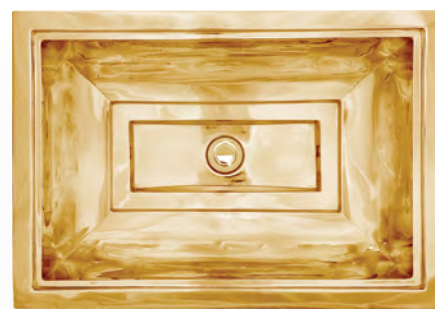

POLISHED
UNLACQUERED BRASS