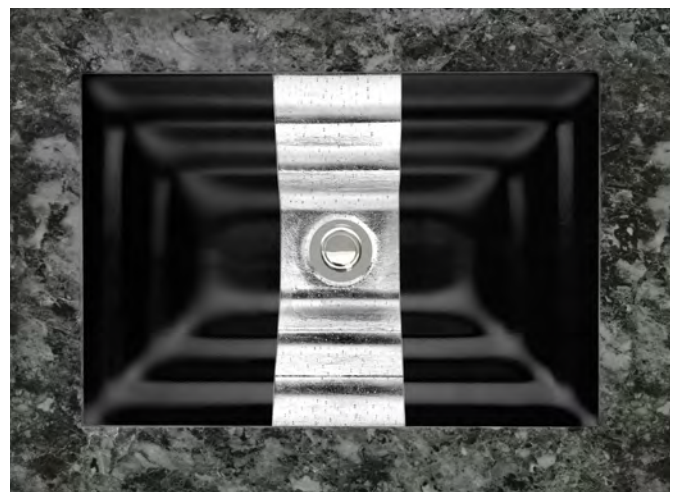

ÉGLOMISÉ RIBBON

AG11

RECTANGULAR WITH BLACK GLASS

UNDERMOUNT

BLACK WITH BRASS RIBBON

BLACK WITH GOLD RIBBON

BLACK WITH SILVER RIBBON

ITEM NUMBER	FINISH	OUTSIDE DIMENSIONS	INSIDE DIMENSIONS	DRAIN OPENING
AG11A-04BRS	BLACK WITH BRASS RIBBON	L 18" W 12" H 4"	L 15.5" W 10"	1.5"
AG11A-04GLD	BLACK WITH GOLD RIBBON	L 18" W 12" H 4"	L 15.5" W 10"	1.5"
AG11A-04SLV	BLACK WITH SILVER RIBBON	L 18" W 12" H 4"	L 15.5" W 10"	1.5"