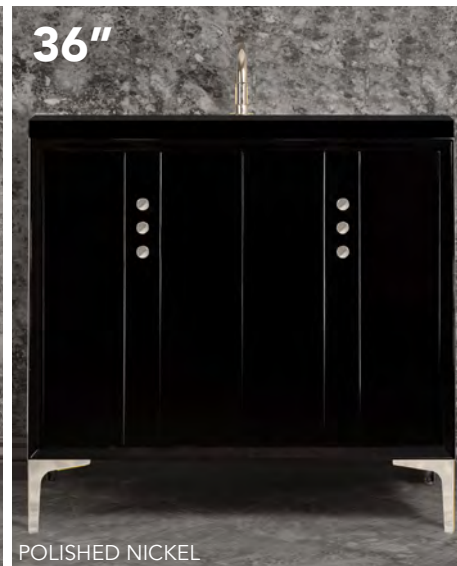

VAN30B-009SB SHOWN WITH OPTIONAL VT30B-01 VANITY TOP

HARDWARE & DOOR DETAILS
ON PAGES 668-669

24" VANITY

ITEM NUMBER	VANITY FINISH	HARDWARE FINISH	VANITY DIMENSIONS <i>with legs/without top</i>
VAN24B-009PB	BLACK	POLISHED BRASS	W 24" D 22" H 33.5"
VAN24B-009SB	BLACK	SATIN BRASS	W 24" D 22" H 33.5"
VAN24B-009PN	BLACK	POLISHED NICKEL	W 24" D 22" H 33.5"
VAN24B-009SN	BLACK	SATIN NICKEL	W 24" D 22" H 33.5"
VAN24B-009BC	BLACK	SATIN BLACK	W 24" D 22" H 33.5"