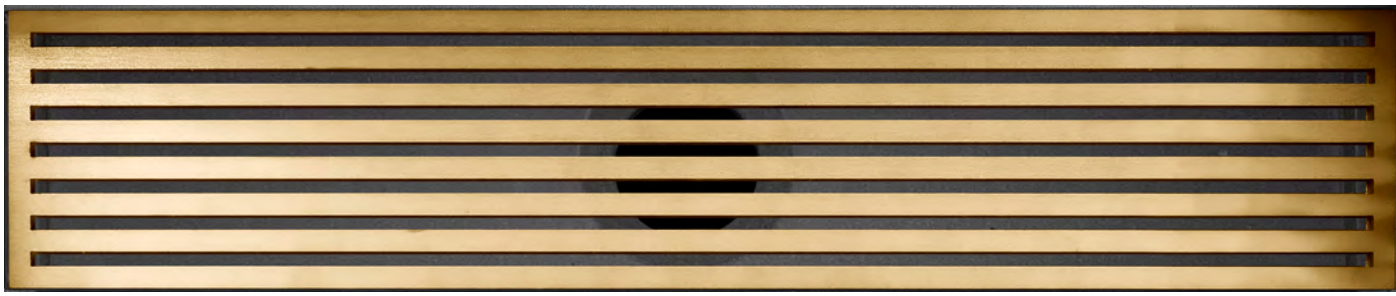

HENRY

DECORATIVE GRATE OPTIONS

GC001 SQUARE BARS