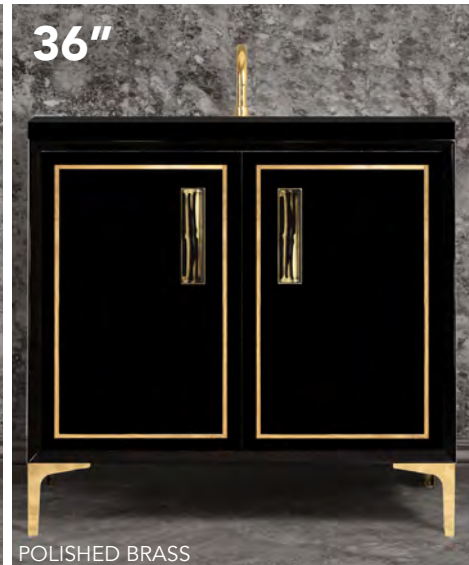

24" VANITY

ITEM NUMBER	VANITY FINISH	HARDWARE FINISH	GLASS FINISH	VANITY DIMENSIONS^{with legs/without top}
VAN24B-024PB-06	BLACK	POLISHED BRASS	BLACK TIGER	W 24" D 22" H 33.5"
VAN24B-024SB-06	BLACK	SATIN BRASS	BLACK TIGER	W 24" D 22" H 33.5"

24" VANITY TOPS *optional*

VT24B-01	24" BLACK VANITY TOP WITH 14" X 14" SINK OPENING AND 1 FAUCET HOLE
VT24B-03	24" BLACK VANITY TOP WITH 14" X 14" SINK OPENING AND 3 FAUCET HOLES (WIDESPREAD FAUCETS)

30" VANITY

ITEM NUMBER	VANITY FINISH	HARDWARE FINISH	GLASS FINISH	VANITY DIMENSIONS^{with legs/without top}
VAN30B-024PB-06	BLACK	POLISHED BRASS	BLACK TIGER	W 30" D 22" H 33.5"
VAN30B-024SB-06	BLACK	SATIN BRASS	BLACK TIGER	W 30" D 22" H 33.5"

30" VANITY TOPS *optional*

VT30B-01	30" BLACK VANITY TOP WITH 18" X 12" SINK OPENING AND 1 FAUCET HOLE
VT30B-03	30" BLACK VANITY TOP WITH 18" X 12" SINK OPENING AND 3 FAUCET HOLES (WIDESPREAD FAUCETS)

36" VANITY

ITEM NUMBER	VANITY FINISH	HARDWARE FINISH	GLASS FINISH	VANITY DIMENSIONS^{with legs/without top}
VAN36B-024PB-06	BLACK	POLISHED BRASS	BLACK TIGER	W 36" D 22" H 33.5"
VAN36B-024SB-06	BLACK	SATIN BRASS	BLACK TIGER	W 36" D 22" H 33.5"

36" VANITY TOPS *optional*

VT36B-01	36" BLACK VANITY TOP WITH 18" X 12" SINK OPENING AND 1 FAUCET HOLE
VT36B-03	36" BLACK VANITY TOP WITH 18" X 12" SINK OPENING AND 3 FAUCET HOLES (WIDESPREAD FAUCETS)