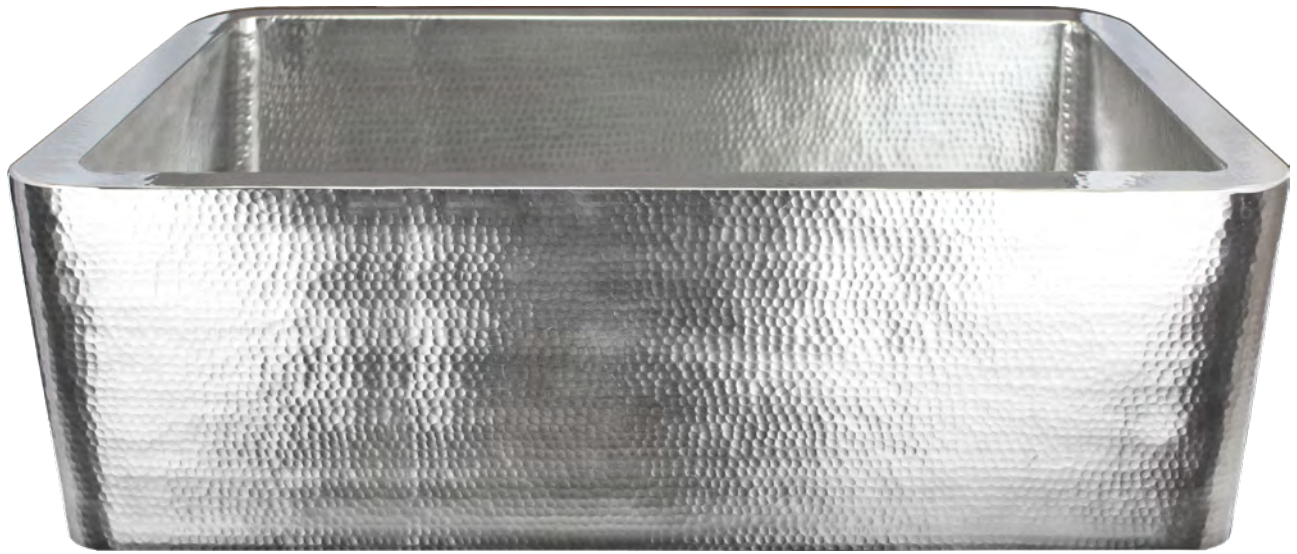

SATIN
STAINLESS STEEL

DARK
BRONZE

WEATHERED
COPPER

SATIN
UNLACQUERED BRASS

ITEM NUMBER	FINISH	OUTSIDE DIMENSIONS	INSIDE DIMENSIONS	DRAIN OPENING
C020 DB	DARK BRONZE	L 30" W 20" H 10"	L 27" W 17"	3.5"
C020 WC	WEATHERED COPPER	L 30" W 20" H 10"	L 27" W 17"	3.5"
C020 SS	SATIN STAINLESS STEEL	L 30" W 20" H 10"	L 27" W 17"	3.5"
C020 UB	SATIN UNLACQUERED BRASS	L 30" W 20" H 10"	L 27" W 17"	3.5"