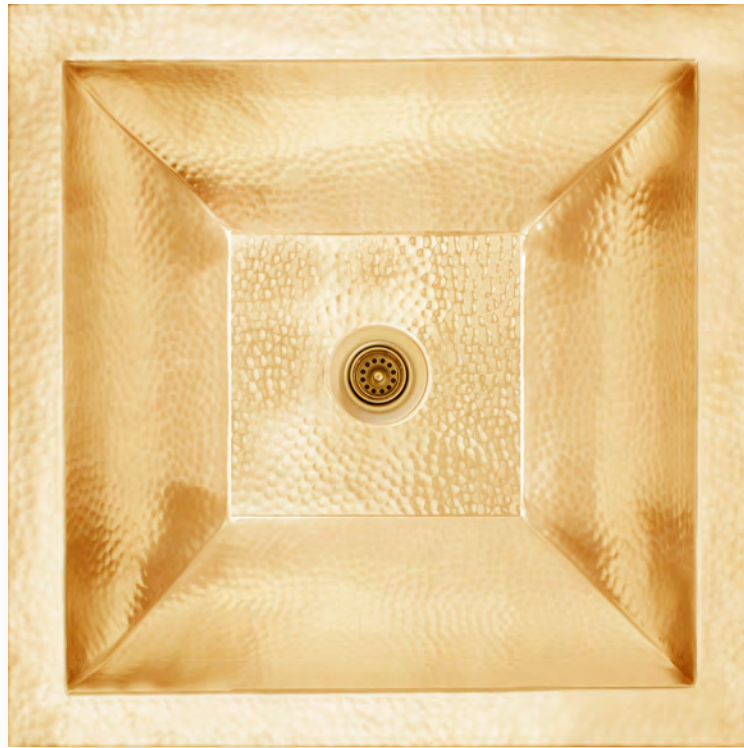

COCO SQUARE HAMMERED

BLD113-2

BUILDER'S SERIES - LAVATORY AND BAR/UTILITY

SATIN
UNLACQUERED BRASS