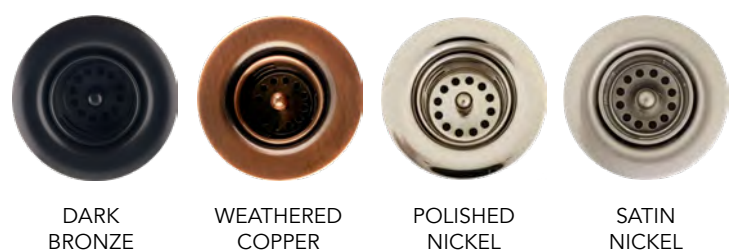

D001 - BAR DRAIN WITH BASKET

DARK BRONZE WEATHERED COPPER POLISHED NICKEL SATIN NICKEL