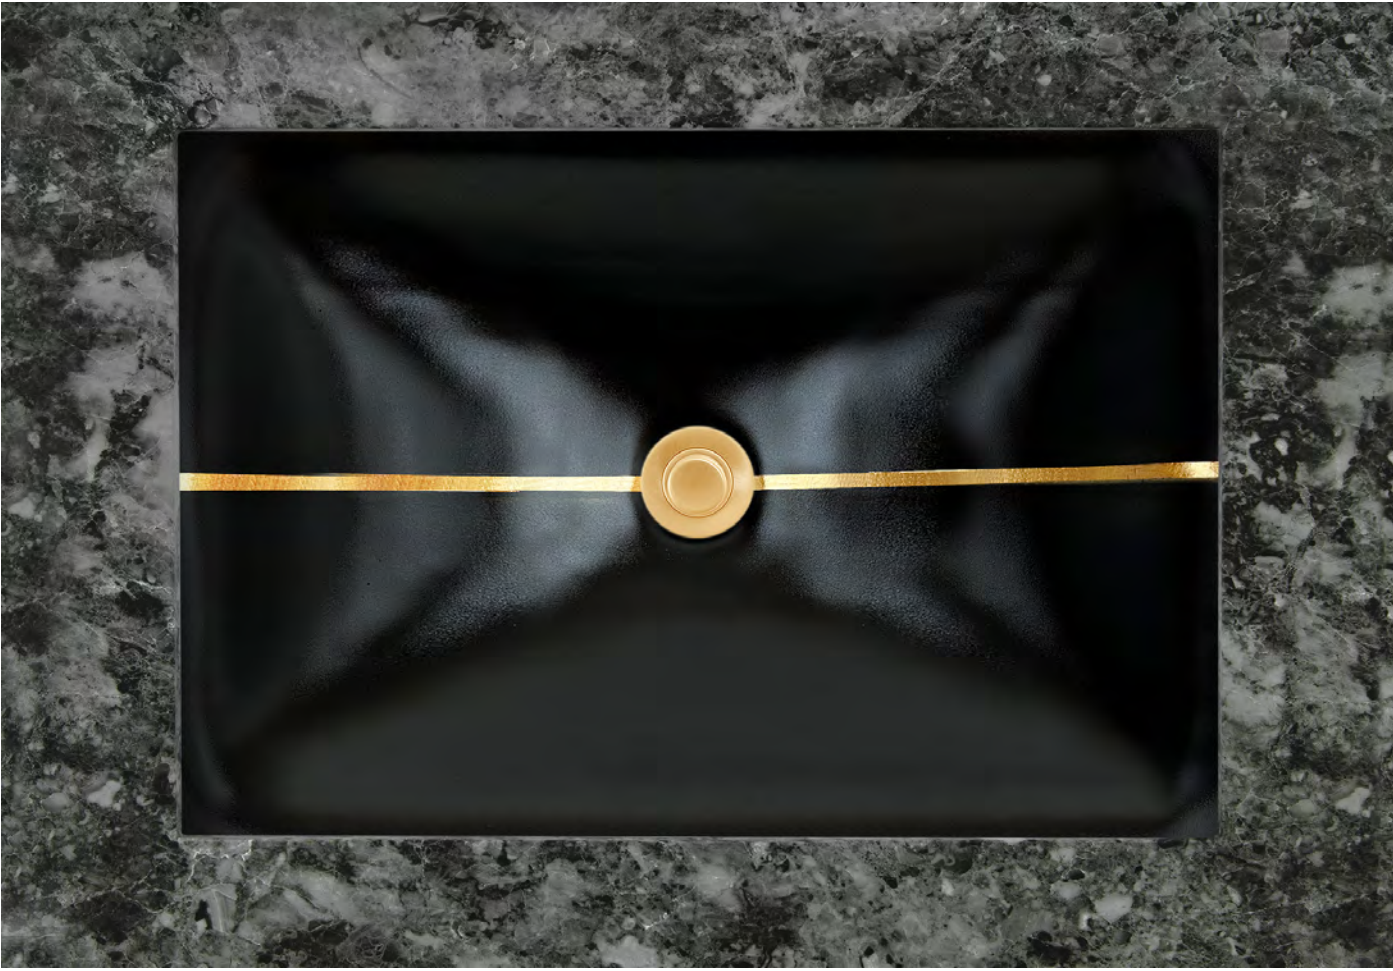

DUNE WITH STRIPE

AG15

RECTANGULAR WITH BLACK GLASS

UNDERMOUNT

BLACK GLASS WITH BRASS STRIPE