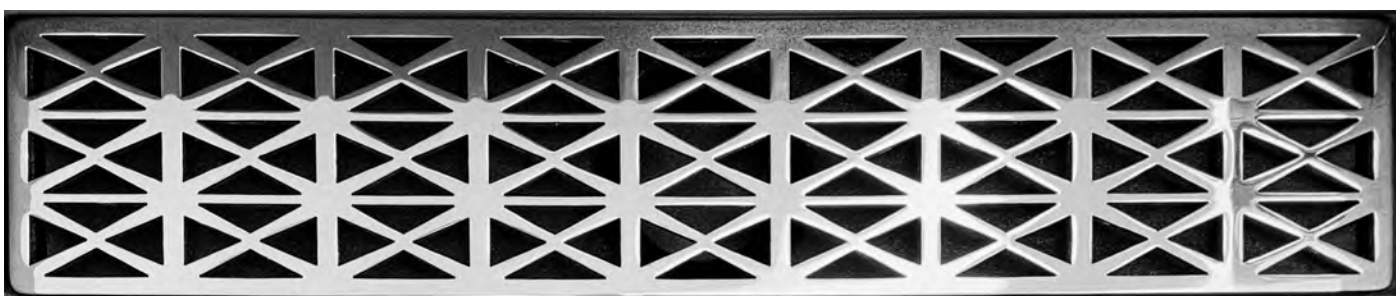

HENRY

DECORATIVE GRATE OPTIONS

GC001 SQUARE BARS

GC002 SPOKE

ITEM NUMBER	FINISH	DIMENSIONS
SQUARE BARS		
GC001 SS	SATIN STAINLESS STEEL	L 16.25" W 3.25" H .25"
GC001 PS	POLISHED STAINLESS STEEL	L 16.25" W 3.25" H .25"
GC001 UB	SATIN UNLACQUERED BRASS	L 16.25" W 3.25" H .25"
GC001 PB	POLISHED UNLACQUERED BRASS	L 16.25" W 3.25" H .25"
GC001 BCS	SATIN BLACK	L 16.25" W 3.25" H .25"
SPOKE		
GC002 SS	SATIN STAINLESS STEEL	L 16.25" W 3.25" H .25"
GC002 PS	POLISHED STAINLESS STEEL	L 16.25" W 3.25" H .25"
GC002 UB	SATIN UNLACQUERED BRASS	L 16.25" W 3.25" H .25"
GC002 PB	POLISHED UNLACQUERED BRASS	L 16.25" W 3.25" H .25"
GC002 BCS	SATIN BLACK	L 16.25" W 3.25" H .25"