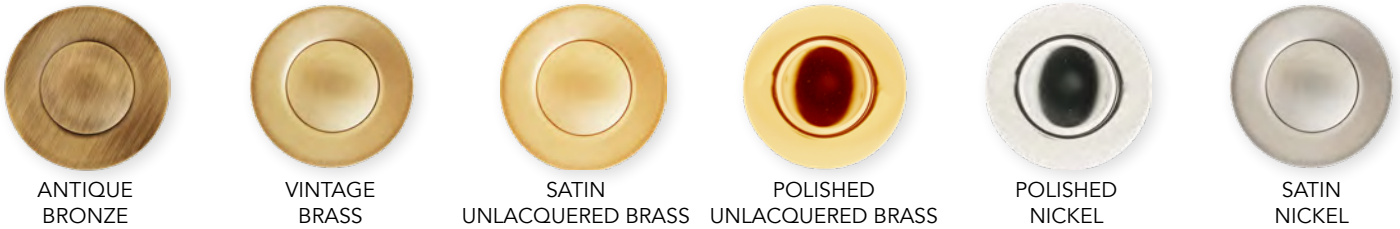

AVAILABLE DRAINS (SOLD SEPARATELY)

D004 - GRID STRAINER

D005 - LIFT AND TURN

D006 - POP UP WITH LIFT ROD

**DECORATIVE GRID STRAINERS
MODELS D011 THROUGH D017**

LAVATORY

CLASSIC

PORCELAIN WITH WHITE GLAZE