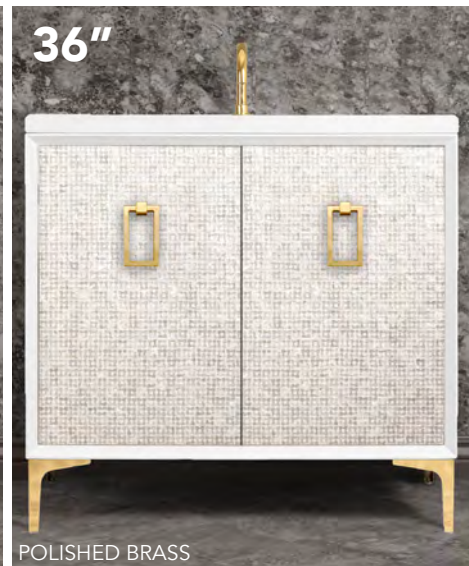

005

WITH COACH HARDWARE

VAN30W-005SN SHOWN WITH OPTIONAL VT30W-01 VANITY TOP

HARDWARE & DOOR DETAILS
ON PAGES 572-573

24" VANITY

ITEM NUMBER	VANITY FINISH	HARDWARE FINISH	VANITY DIMENSIONS <i>with legs/without top</i>
VAN24W-005PB	WHITE	POLISHED BRASS	W 24" D 22" H 33.5"
VAN24W-005SB	WHITE	SATIN BRASS	W 24" D 22" H 33.5"
VAN24W-005PN	WHITE	POLISHED NICKEL	W 24" D 22" H 33.5"
VAN24W-005SN	WHITE	SATIN NICKEL	W 24" D 22" H 33.5"