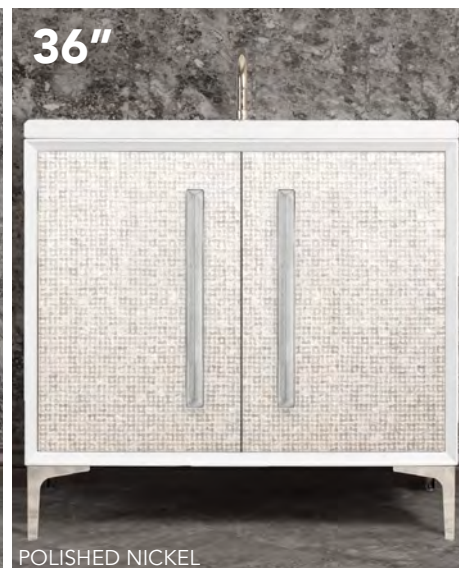

017__BRS & SLV

WITH 18" PRISM ÉGLOMISÉ ARTISAN GLASS HARDWARE

VAN30W-017SB-BRS SHOWN WITH OPTIONAL VT30W-01 VANITY TOP

DOOR DETAILS PAGE 572
HARDWARE DETAILS PAGES 576

24" VANITY

ITEM NUMBER	VANITY FINISH	HARDWARE FINISH	GLASS FINISH	VANITY DIMENSIONS <small>with legs/without top</small>
VAN24W-017PB-BRS	WHITE	POLISHED BRASS	BRASS LEAF	W 24" D 22" H 33.5"
VAN24W-017SB-BRS	WHITE	SATIN BRASS	BRASS LEAF	W 24" D 22" H 33.5"
VAN24W-017PN-SLV	WHITE	POLISHED NICKEL	SILVER LEAF	W 24" D 22" H 33.5"
VAN24W-017SN-SLV	WHITE	SATIN NICKEL	SILVER LEAF	W 24" D 22" H 33.5"