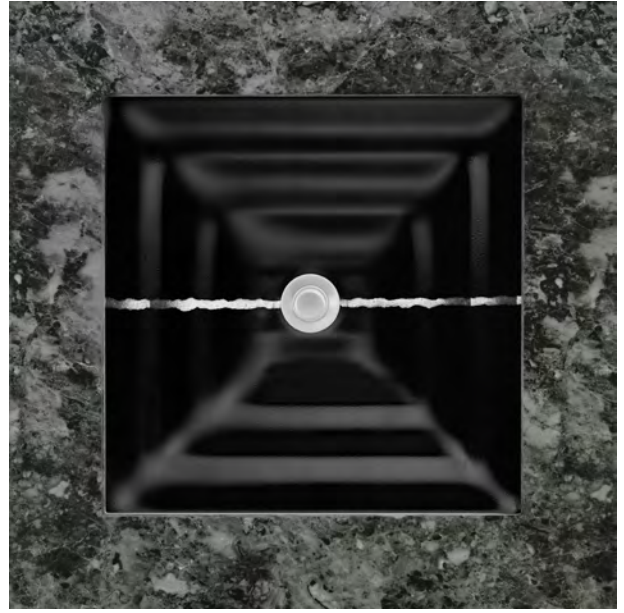

RIVER

AG02E

SQUARE WITH BLACK GLASS

UNDERMOUNT

BLACK GLASS WITH BRASS STRIPE

BLACK GLASS WITH GOLD STRIPE

BLACK GLASS WITH SILVER STRIPE

ITEM NUMBER	FINISH	OUTSIDE DIMENSIONS	INSIDE DIMENSIONS	DRAIN OPENING
AG02E-04BRS	BLACK WITH BRASS RIVER	L 16.5" W 16.5" H 4"	L 14" W 14"	1.5"
AG02E-04GLD	BLACK WITH GOLD RIVER	L 16.5" W 16.5" H 4"	L 14" W 14"	1.5"
AG02E-04SLV	BLACK WITH SILVER RIVER	L 16.5" W 16.5" H 4"	L 14" W 14"	1.5"