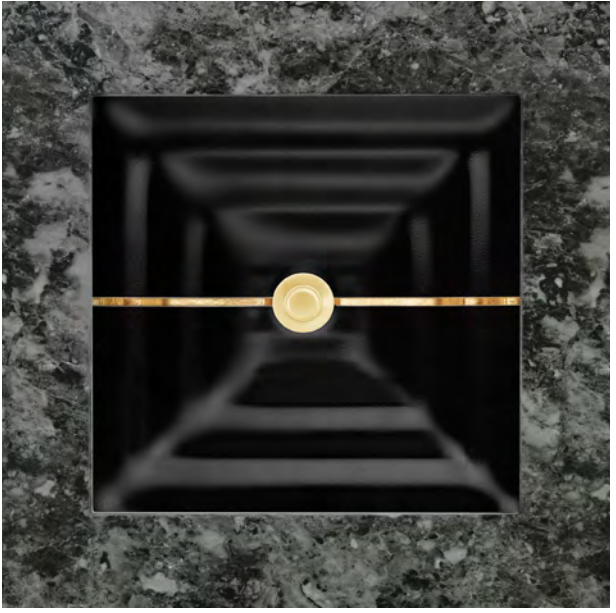

STRIPE

AG01E

SQUARE WITH BLACK GLASS

UNDERMOUNT

BLACK GLASS WITH BRASS STRIPE

BLACK GLASS WITH GOLD STRIPE

BLACK GLASS WITH SILVER STRIPE

ITEM NUMBER	FINISH	OUTSIDE DIMENSIONS	INSIDE DIMENSIONS	DRAIN OPENING
AG01E-04BRS	BLACK WITH BRASS STRIPE	L 16.5" W 16.5" H 4"	L 14" W 14"	1.5"
AG01E-04GLD	BLACK WITH GOLD STRIPE	L 16.5" W 16.5" H 4"	L 14" W 14"	1.5"
AG01E-04SLV	BLACK WITH SILVER STRIPE	L 16.5" W 16.5" H 4"	L 14" W 14"	1.5"