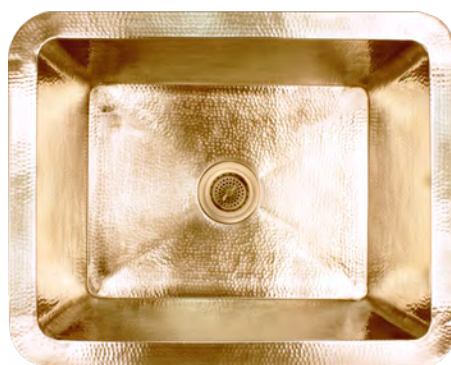

SATIN
UNLACQUERED BRASS

ITEM NUMBER	FINISH	OUTSIDE DIMENSIONS	INSIDE DIMENSIONS	DRAIN OPENING
C061 DB	DARK BRONZE	L 25" W 20" H 10"	L 22" W 17"	3.5"
C061 WC	WEATHERED COPPER	L 25" W 20" H 10"	L 22" W 17"	3.5"
C061 SS	SATIN STAINLESS STEEL	L 25" W 20" H 10"	L 22" W 17"	3.5"
C061 UB	SATIN UNLACQUERED BRASS	L 25" W 20" H 10"	L 22" W 17"	3.5"