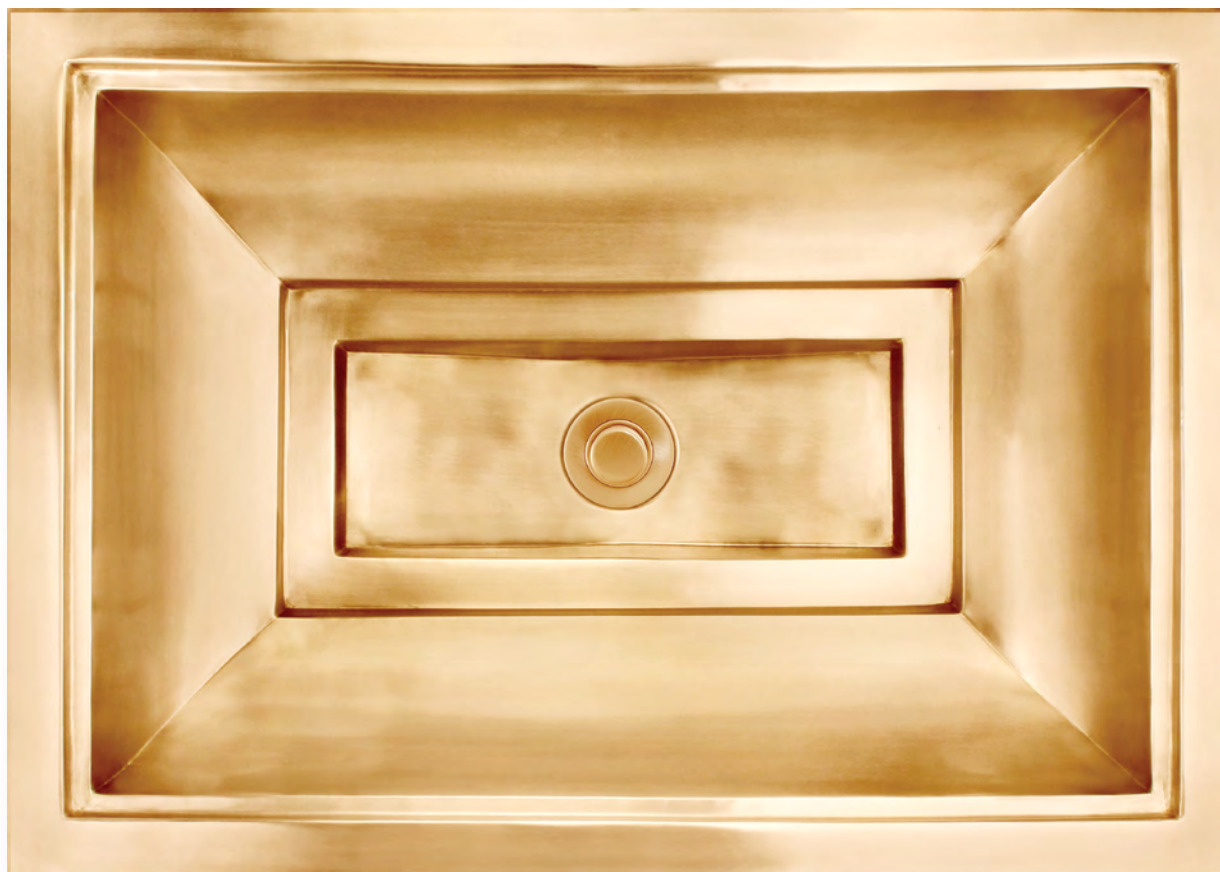

POLISHED STAINLESS STEEL

SATIN
STAINLESS STEEL

SATIN
UNLACQUERED BRASS

POLISHED
UNLACQUERED BRASS

DROP IN INSTALLATION ONLY

ITEM NUMBER	FINISH	OUTSIDE DIMENSIONS	INSIDE DIMENSIONS	DRAIN OPENING
B038A SS	SATIN STAINLESS STEEL	L 18.75" W 12.5" H 6.5"	L 13.5" W 10"	1.5"
B038A PS	POLISHED STAINLESS STEEL	L 18.75" W 12.5" H 6.5"	L 13.5" W 10"	1.5"
B038A UB	SATIN UNLACQUERED BRASS	L 18.75" W 12.5" H 6.5"	L 13.5" W 10"	1.5"
B038A PB	POLISHED UNLACQUERED BRASS	L 18.75" W 12.5" H 6.5"	L 13.5" W 10"	1.5"