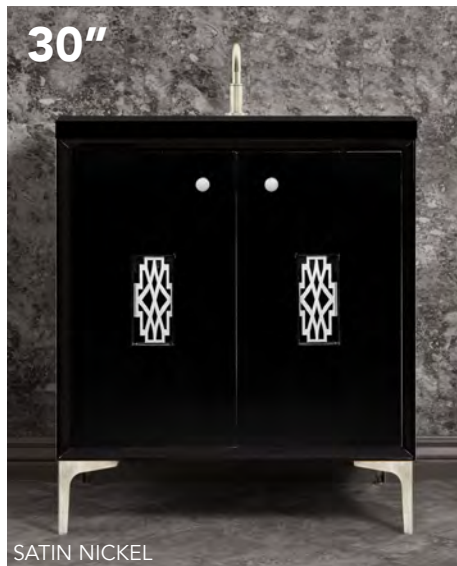

VAN30B-011SB SHOWN WITH OPTIONAL VT30B-01 VANITY TOP

HARDWARE & DOOR DETAILS
ON PAGES 668-669

24" VANITY

ITEM NUMBER	VANITY FINISH	HARDWARE FINISH	VANITY DIMENSIONS <i>with legs/without top</i>
VAN24B-011PB	BLACK	POLISHED BRASS	W 24" D 22" H 33.5"
VAN24B-011SB	BLACK	SATIN BRASS	W 24" D 22" H 33.5"
VAN24B-011PN	BLACK	POLISHED NICKEL	W 24" D 22" H 33.5"
VAN24B-011SN	BLACK	SATIN NICKEL	W 24" D 22" H 33.5"
VAN24B-011BC	BLACK	SATIN BLACK	W 24" D 22" H 33.5"