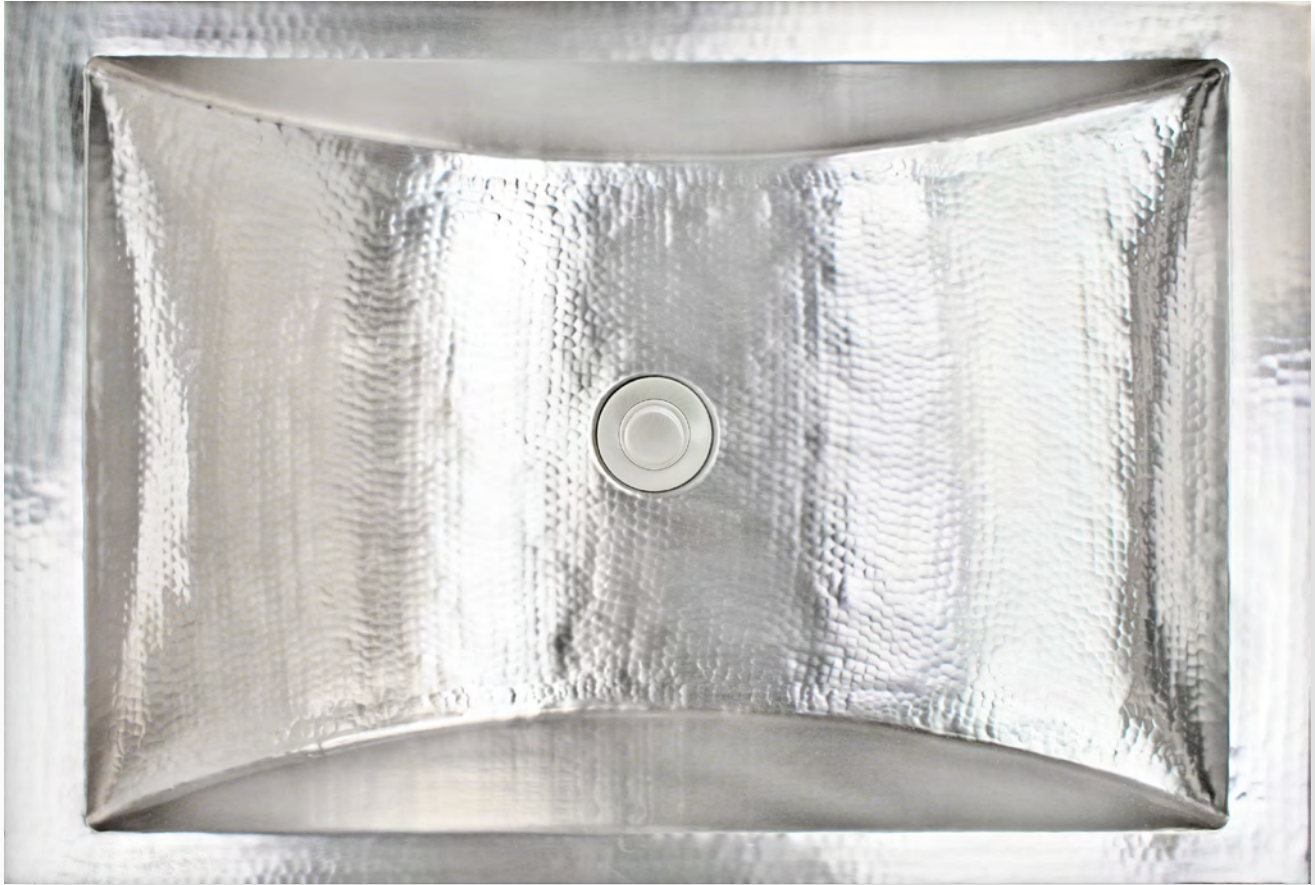

RECTANGULAR CRESCENT

C052

SATIN NICKEL