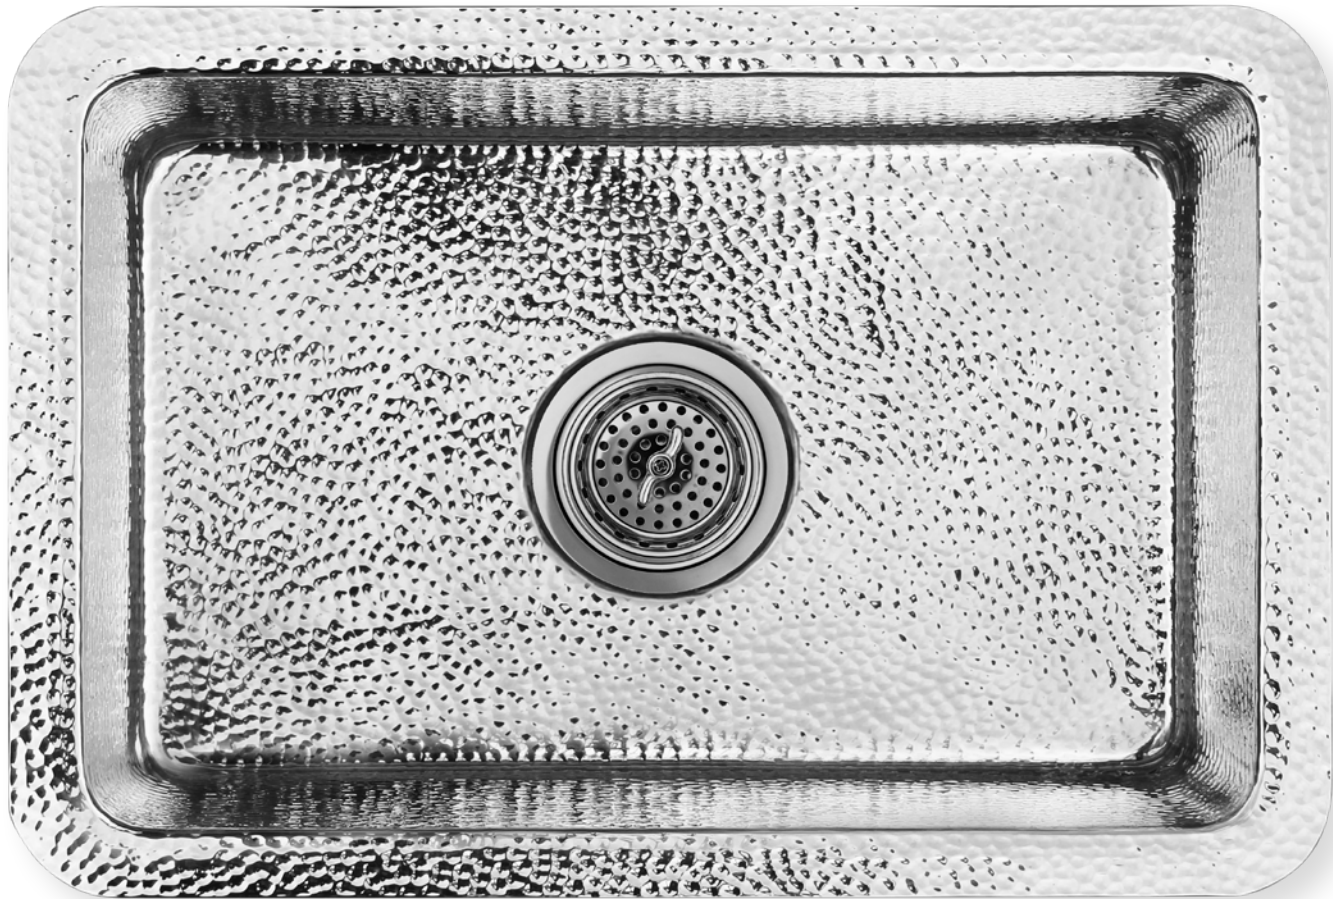

RECTANGULAR BOX

C054-3.5

POLISHED
STAINLESS STEEL