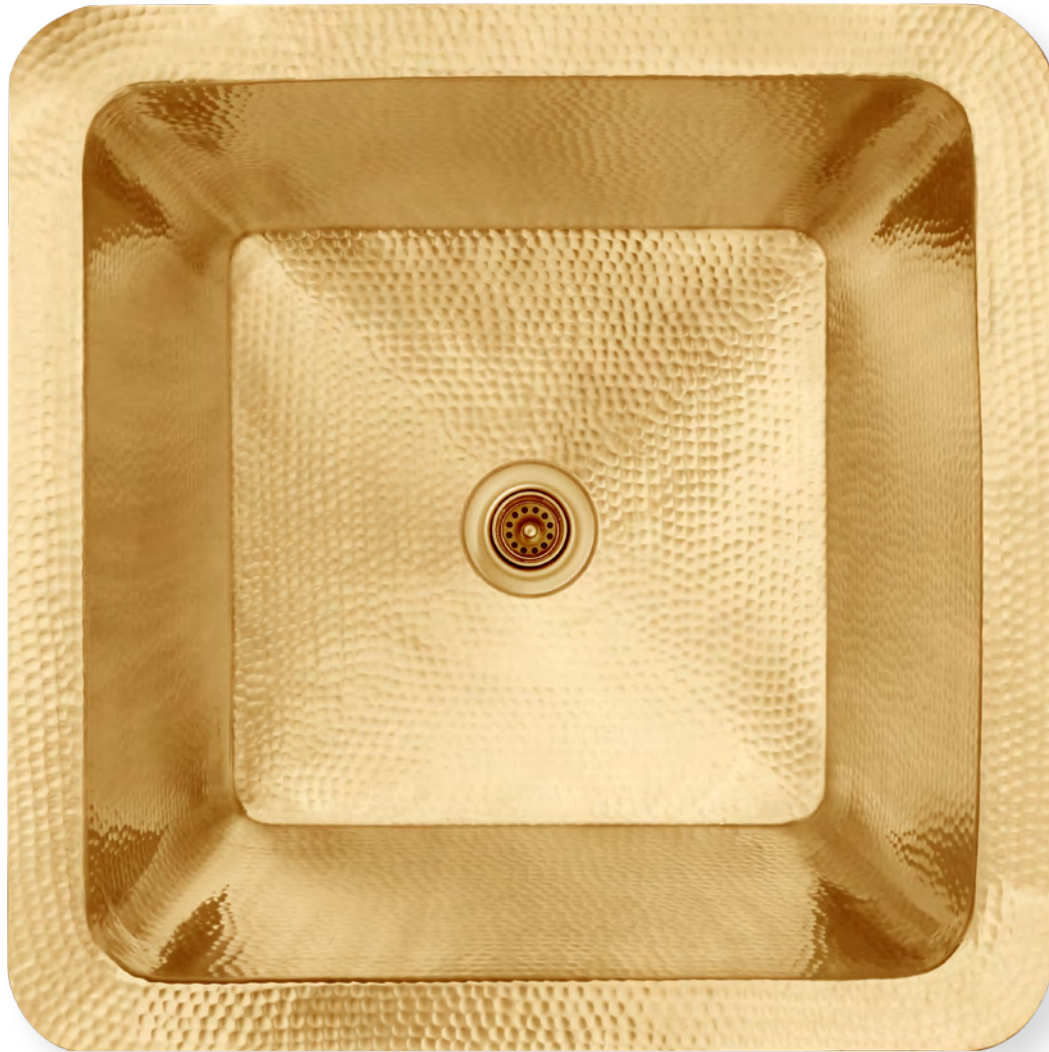

LARGE SQUARE

C007

POLISHED
UNLACQUERED BRASS

SATIN
UNLACQUERED BRASS

ITEM NUMBER	FINISH	OUTSIDE DIMENSIONS	INSIDE DIMENSIONS	DRAIN OPENING
C007 UB	SATIN UNLACQUERED BRASS	L 20" W 20" H 10"	L 17" W 17"	1.5"
C007 PB	POLISHED UNLACQUERED BRASS	L 20" W 20" H 10"	L 17" W 17"	1.5"