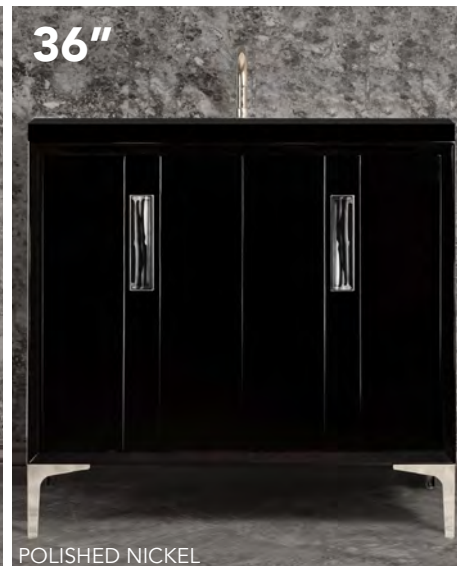

24" VANITY

ITEM NUMBER	VANITY FINISH	HARDWARE FINISH	GLASS FINISH	VANITY DIMENSIONS with legs/without top
VAN24B-020PB-06	BLACK	POLISHED BRASS	BLACK TIGER	W 24" D 22" H 33.5"
VAN24B-020SB-06	BLACK	SATIN BRASS	BLACK TIGER	W 24" D 22" H 33.5"
VAN24B-020PN-06	BLACK	POLISHED NICKEL	BLACK TIGER	W 24" D 22" H 33.5"
VAN24B-020SN-06	BLACK	SATIN NICKEL	BLACK TIGER	W 24" D 22" H 33.5"

24" VANITY TOPS optional

VT24B-01	24" BLACK VANITY TOP WITH 14" X 14" SINK OPENING AND 1 FAUCET HOLE
VT24B-03	24" BLACK VANITY TOP WITH 14" X 14" SINK OPENING AND 3 FAUCET HOLES (WIDESPREAD FAUCETS)

30" VANITY

ITEM NUMBER	VANITY FINISH	HARDWARE FINISH	GLASS FINISH	VANITY DIMENSIONS with legs/without top
VAN30B-020PB-06	BLACK	POLISHED BRASS	BLACK TIGER	W 30" D 22" H 33.5"
VAN30B-020SB-06	BLACK	SATIN BRASS	BLACK TIGER	W 30" D 22" H 33.5"
VAN30B-020PN-06	BLACK	POLISHED NICKEL	BLACK TIGER	W 30" D 22" H 33.5"
VAN30B-020SN-06	BLACK	SATIN NICKEL	BLACK TIGER	W 30" D 22" H 33.5"

30" VANITY TOPS optional

VT30B-01	30" BLACK VANITY TOP WITH 18" X 12" SINK OPENING AND 1 FAUCET HOLE
VT30B-03	30" BLACK VANITY TOP WITH 18" X 12" SINK OPENING AND 3 FAUCET HOLES (WIDESPREAD FAUCETS)

36" VANITY

ITEM NUMBER	VANITY FINISH	HARDWARE FINISH	GLASS FINISH	VANITY DIMENSIONS with legs/without top
VAN36B-020PB-06	BLACK	POLISHED BRASS	BLACK TIGER	W 36" D 22" H 33.5"
VAN36B-020SB-06	BLACK	SATIN BRASS	BLACK TIGER	W 36" D 22" H 33.5"
VAN36B-020PN-06	BLACK	POLISHED NICKEL	BLACK TIGER	W 36" D 22" H 33.5"
VAN36B-020SN-06	BLACK	SATIN NICKEL	BLACK TIGER	W 36" D 22" H 33.5"

36" VANITY TOPS optional

VT36B-01	36" BLACK VANITY TOP WITH 18" X 12" SINK OPENING AND 1 FAUCET HOLE
VT36B-03	36" BLACK VANITY TOP WITH 18" X 12" SINK OPENING AND 3 FAUCET HOLES (WIDESPREAD FAUCETS)