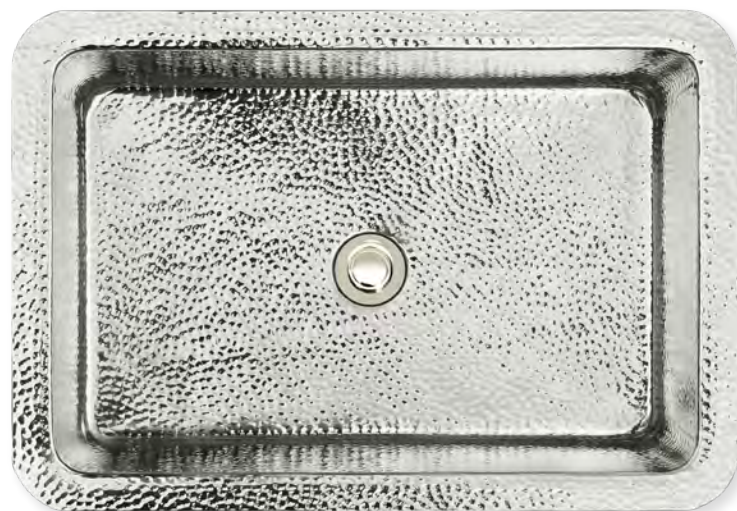

POLISHED STAINLESS STEEL