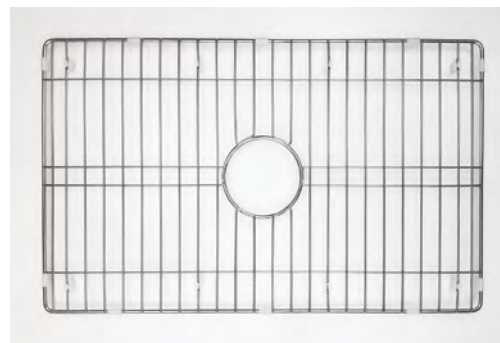

C071-30 SS SHOWN WITH PNL302 PANEL OPTION

ITEM NUMBER	FINISH	OUTSIDE DIMENSIONS	INSIDE DIMENSIONS	DRAIN OPENING
C071-30 SS	SATIN STAINLESS STEEL	L 30" W 20" H 10"	L 27" W 17"	3.5"

SELF RETURN FOR EASY INSTALLATION