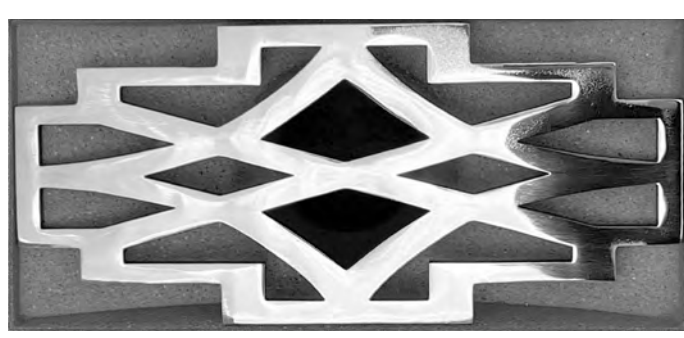

GM008 DECO

DECORATIVE GRATES NOT SOLD SEPARATELY

MUST BE PURCHASED WITH SINK