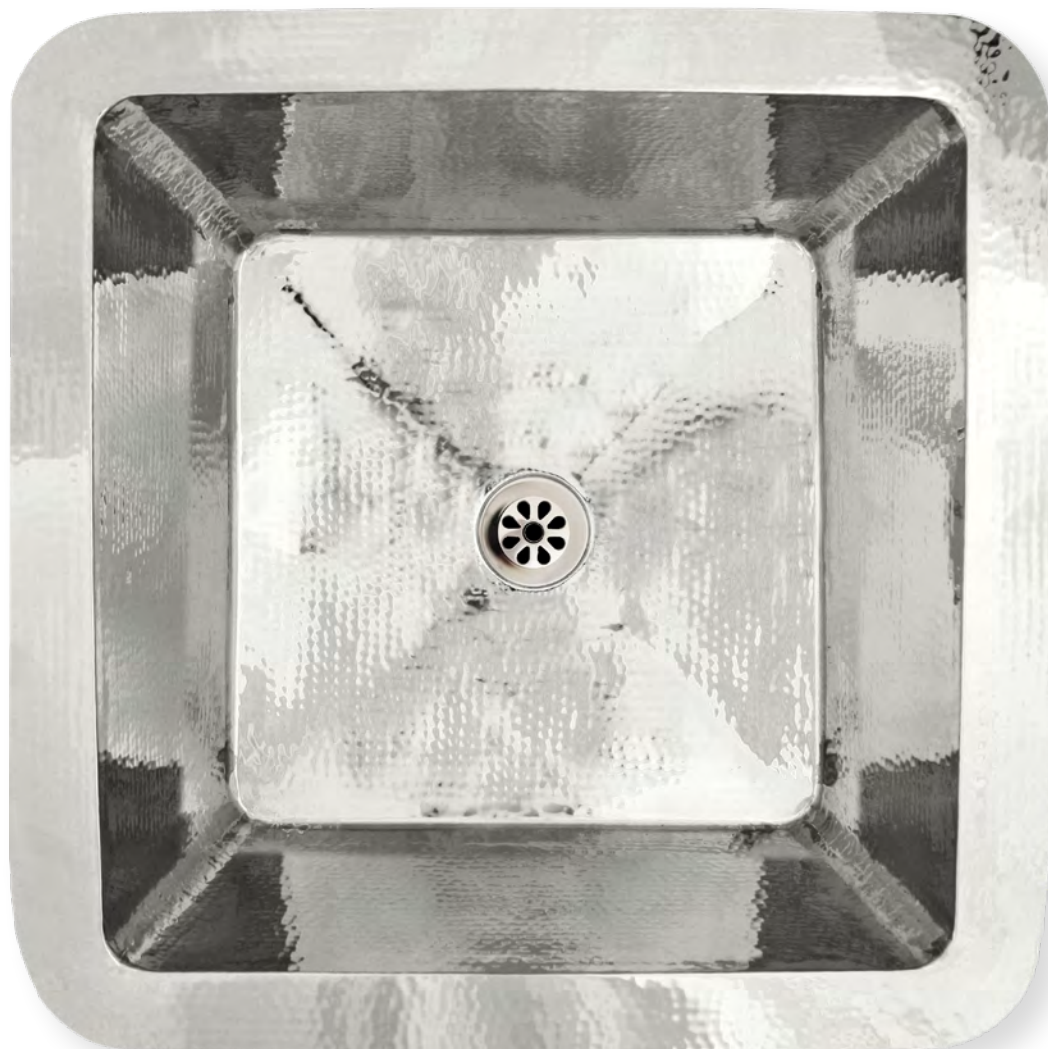

LARGE SQUARE

C007

POLISHED
NICKEL