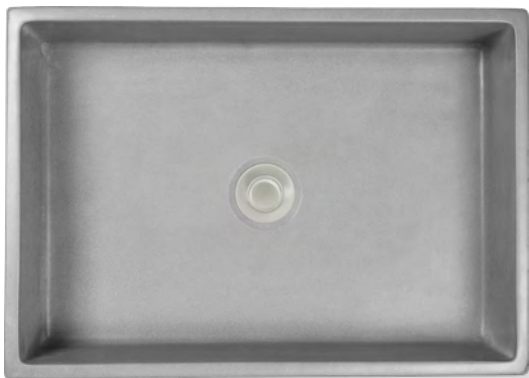

AC03 G

ITEM NUMBER	FINISH	OUTSIDE DIMENSIONS	INSIDE DIMENSIONS	DRAIN OPENING
AC03 G	GRAY	L 18.625" W 13.125" H 4.75"	L 17.625" W 12.125"	1.5"
AC03 BLK	BLACK	L 18.625" W 13.125" H 4.75"	L 17.625" W 12.125"	1.5"