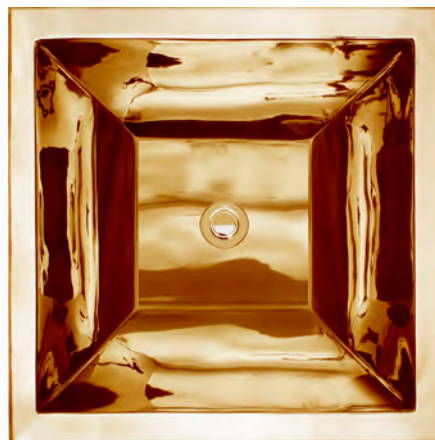

COCO SQUARE SMOOTH

BLD112

BUILDER'S SERIES - LAVATORY AND BAR/UTILITY

SATIN
STAINLESS STEEL

SATIN
UNLACQUERED BRASS

POLISHED
UNLACQUERED BRASS

POLISHED
STAINLESS STEEL

ITEM NUMBER	FINISH	OUTSIDE DIMENSIONS	INSIDE DIMENSIONS	DRAIN OPENING
BLD112 UB	SATIN UNLACQUERED BRASS	L 16" W 16" H 6.5"	L 14" W 14"	1.5"
BLD112 PB	POLISHED UNLACQUERED BRASS	L 16" W 16" H 6.5"	L 14" W 14"	1.5"
BLD112 SS	SATIN STAINLESS STEEL	L 16" W 16" H 6.5"	L 14" W 14"	1.5"
BLD112 PS	POLISHED STAINLESS STEEL	L 16" W 16" H 6.5"	L 14" W 14"	1.5"