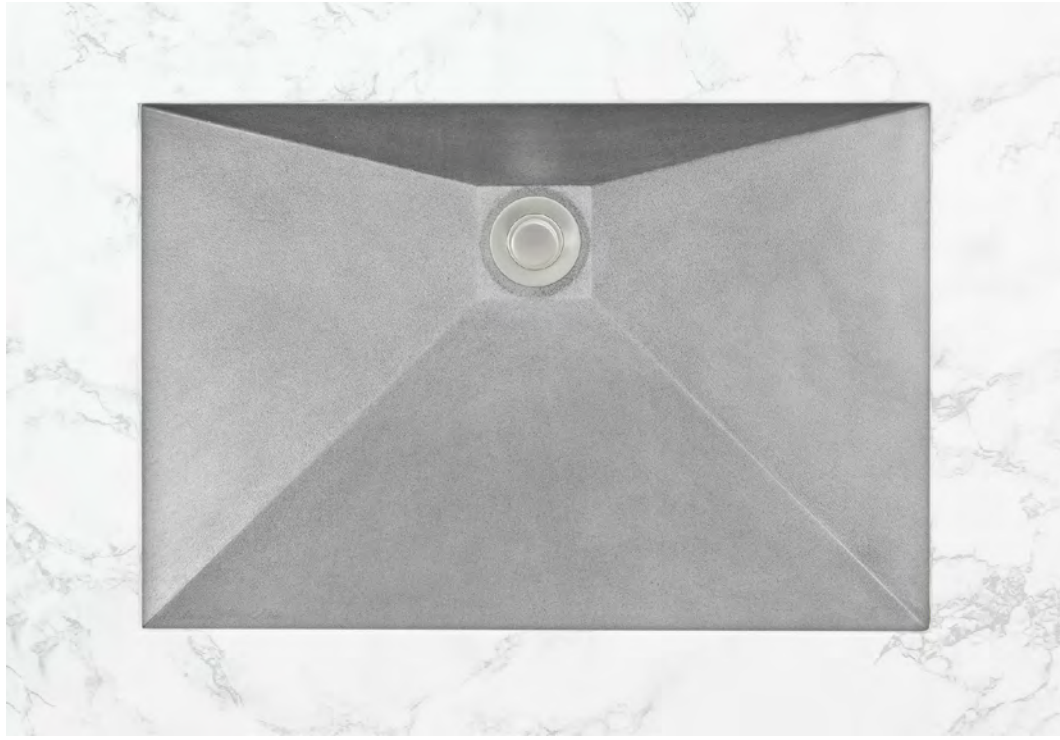

RIDER

AC06UM

UNDERMOUNT GRAY CONCRETE
AC06UM G