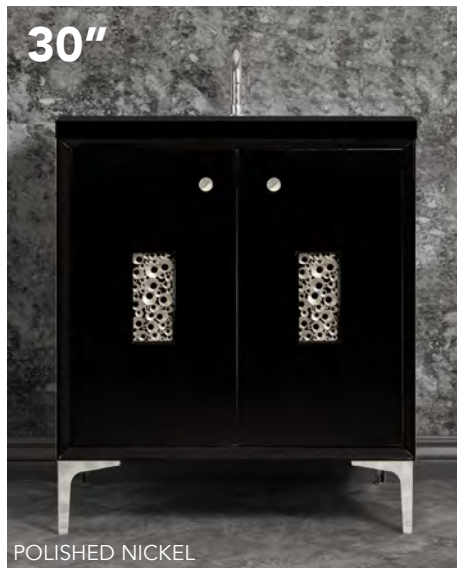

VAN30B-010PB SHOWN WITH OPTIONAL VT30B-01 VANITY TOP

HARDWARE & DOOR DETAILS
ON PAGES 668-669

24" VANITY

ITEM NUMBER	VANITY FINISH	HARDWARE FINISH	VANITY DIMENSIONS <i>with legs/without top</i>
VAN24B-010PB	BLACK	POLISHED BRASS	W 24" D 22" H 33.5"
VAN24B-010SB	BLACK	SATIN BRASS	W 24" D 22" H 33.5"
VAN24B-010PN	BLACK	POLISHED NICKEL	W 24" D 22" H 33.5"
VAN24B-010SN	BLACK	SATIN NICKEL	W 24" D 22" H 33.5"
VAN24B-010BC	BLACK	SATIN BLACK	W 24" D 22" H 33.5"