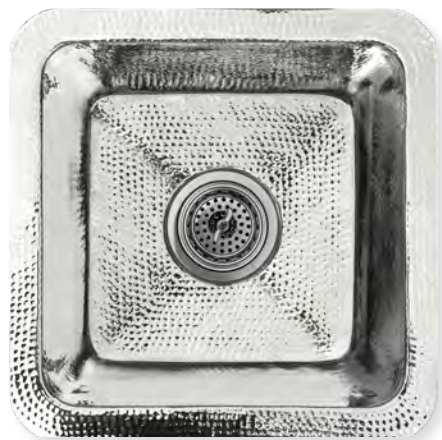

POLISHED
STAINLESS STEEL