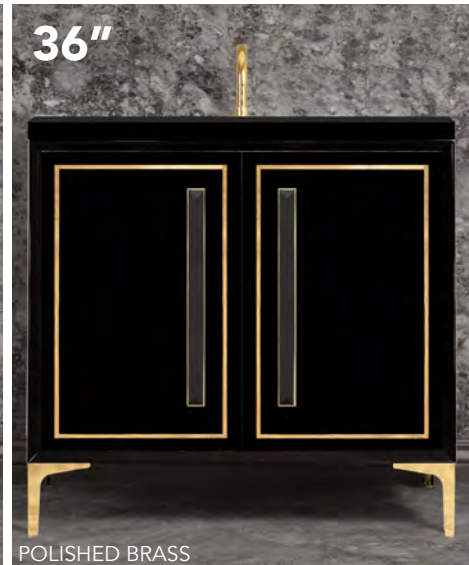

24" VANITY

ITEM NUMBER	VANITY FINISH	HARDWARE FINISH	GLASS FINISH	VANITY DIMENSIONS^{with legs/without top}
VAN24B-025PB-04	BLACK	POLISHED BRASS	BLACK	W 24" D 22" H 33.5"
VAN24B-025SB-04	BLACK	SATIN BRASS	BLACK	W 24" D 22" H 33.5"

24" VANITY TOPS *optional*

VT24B-01	24" BLACK VANITY TOP WITH 14" X 14" SINK OPENING AND 1 FAUCET HOLE
VT24B-03	24" BLACK VANITY TOP WITH 14" X 14" SINK OPENING AND 3 FAUCET HOLES (WIDESPREAD FAUCETS)

30" VANITY

ITEM NUMBER	VANITY FINISH	HARDWARE FINISH	GLASS FINISH	VANITY DIMENSIONS^{with legs/without top}
VAN30B-025PB-04	BLACK	POLISHED BRASS	BLACK	W 30" D 22" H 33.5"
VAN30B-025SB-04	BLACK	SATIN BRASS	BLACK	W 30" D 22" H 33.5"

30" VANITY TOPS *optional*

VT30B-01	30" BLACK VANITY TOP WITH 18" X 12" SINK OPENING AND 1 FAUCET HOLE
VT30B-03	30" BLACK VANITY TOP WITH 18" X 12" SINK OPENING AND 3 FAUCET HOLES (WIDESPREAD FAUCETS)

36" VANITY

ITEM NUMBER	VANITY FINISH	HARDWARE FINISH	GLASS FINISH	VANITY DIMENSIONS^{with legs/without top}
VAN36B-025PB-04	BLACK	POLISHED BRASS	BLACK	W 36" D 22" H 33.5"
VAN36B-025SB-04	BLACK	SATIN BRASS	BLACK	W 36" D 22" H 33.5"

36" VANITY TOPS *optional*

VT36B-01	36" BLACK VANITY TOP WITH 18" X 12" SINK OPENING AND 1 FAUCET HOLE
VT36B-03	36" BLACK VANITY TOP WITH 18" X 12" SINK OPENING AND 3 FAUCET HOLES (WIDESPREAD FAUCETS)