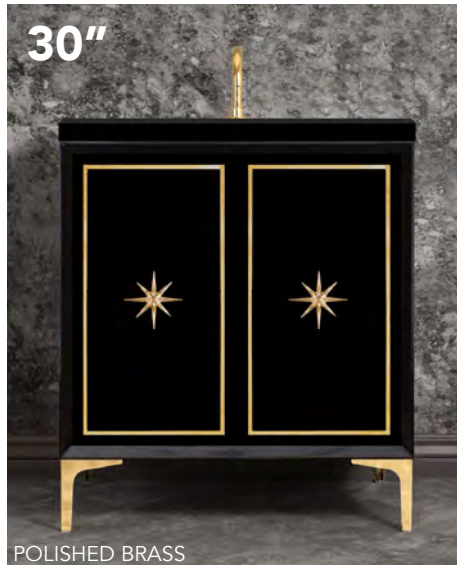

BLACK VANITIES WITH ARTISAN GLASS HARDWARE

VAN30B-027PB SHOWN WITH OPTIONAL VT30B-01 VANITY TOP

DOOR DETAILS PAGE 668
HARDWARE DETAILS PAGES 566-567

24" VANITY

ITEM NUMBER	VANITY FINISH	HARDWARE FINISH	VANITY DIMENSIONS <i>with legs/without top</i>
VAN24B-027PB	BLACK	POLISHED BRASS	W 24" D 22" H 33.5"
VAN24B-027SB	BLACK	SATIN BRASS	W 24" D 22" H 33.5"