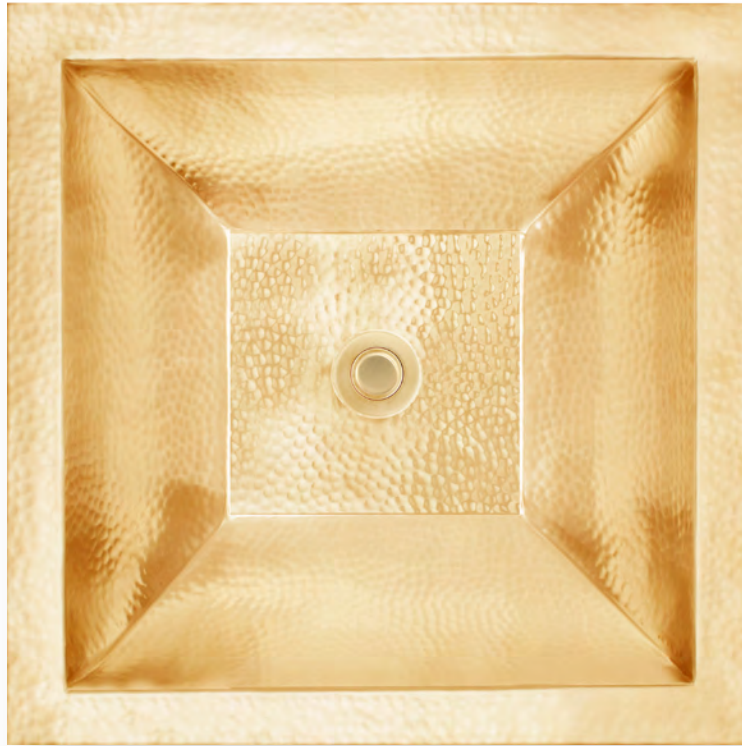

COCO SQUARE HAMMERED

BLD113

BUILDER'S SERIES - LAVATORY AND BAR/UTILITY

SATIN
UNLACQUERED BRASS