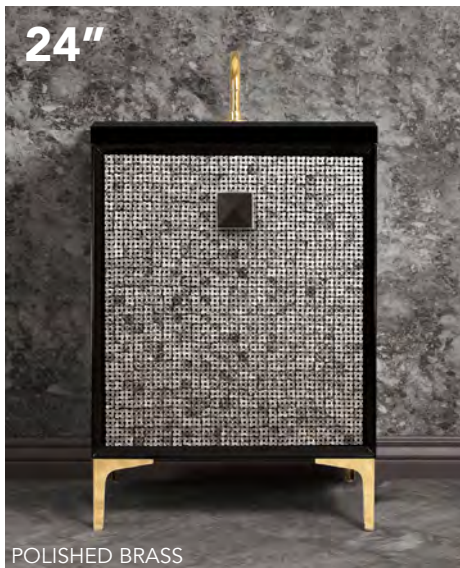

015_04

WITH 3" BLACK ARTISAN GLASS HARDWARE

VAN30B-015SB-04 SHOWN WITH OPTIONAL VT30B-01 VANITY TOP

DOOR DETAILS PAGE 668
HARDWARE DETAILS PAGE 670

BLACK VANITIES WITH ARTISAN GLASS HARDWARE

24" VANITY

ITEM NUMBER	VANITY FINISH	HARDWARE FINISH	GLASS FINISH	VANITY DIMENSIONS ^{with legs/without top}
VAN24B-015PB-04	BLACK	POLISHED BRASS	BLACK	W 24" D 22" H 33.5"
VAN24B-015SB-04	BLACK	SATIN BRASS	BLACK	W 24" D 22" H 33.5"
VAN24B-015PN-04	BLACK	POLISHED NICKEL	BLACK	W 24" D 22" H 33.5"
VAN24B-015SN-04	BLACK	SATIN NICKEL	BLACK	W 24" D 22" H 33.5"
VAN24B-015BC-04	BLACK	SATIN BLACK	BLACK	W 24" D 22" H 33.5"