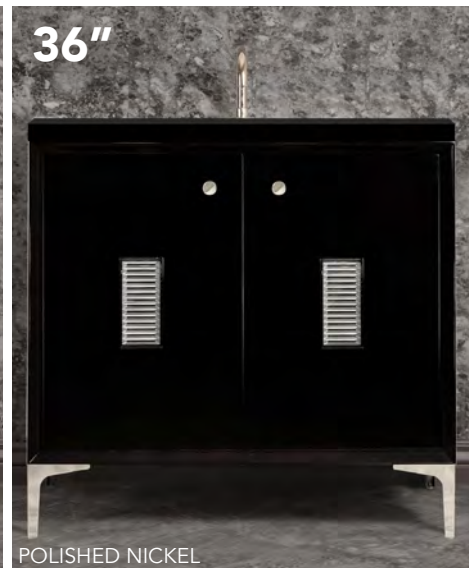

VAN30B-013SB SHOWN WITH OPTIONAL VT30B-01 VANITY TOP

HARDWARE & DOOR DETAILS
ON PAGES 668-669

24" VANITY

ITEM NUMBER	VANITY FINISH	HARDWARE FINISH	VANITY DIMENSIONS <i>with legs/without top</i>
VAN24B-013PB	BLACK	POLISHED BRASS	W 24" D 22" H 33.5"
VAN24B-013SB	BLACK	SATIN BRASS	W 24" D 22" H 33.5"
VAN24B-013PN	BLACK	POLISHED NICKEL	W 24" D 22" H 33.5"
VAN24B-013SN	BLACK	SATIN NICKEL	W 24" D 22" H 33.5"
VAN24B-013BC	BLACK	SATIN BLACK	W 24" D 22" H 33.5"