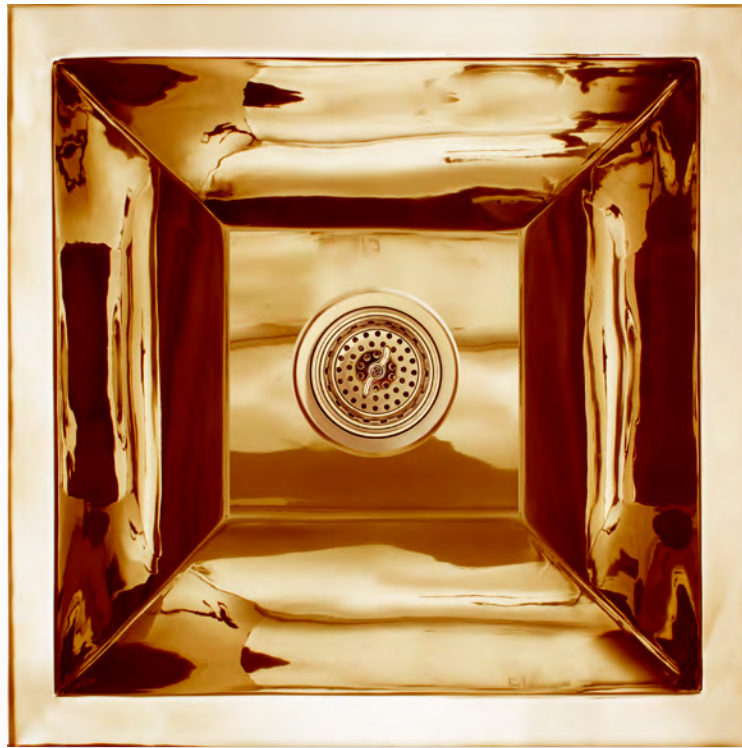

COCO SQUARE SMOOTH

BLD112-3.5

BUILDER'S SERIES - LAVATORY AND BAR/UTILITY

POLISHED
UNLACQUERED BRASS