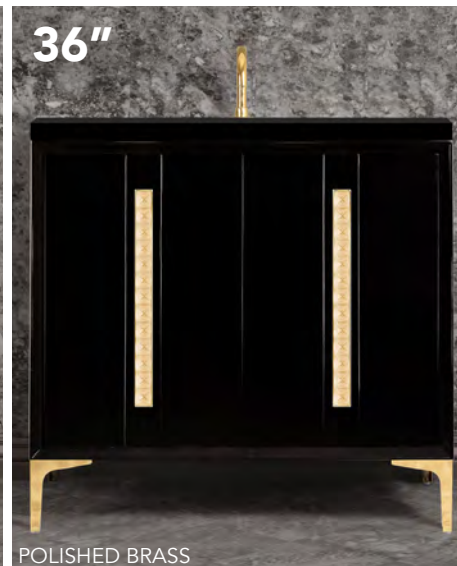

24" VANITY

ITEM NUMBER	VANITY FINISH	HARDWARE FINISH	GLASS FINISH	VANITY DIMENSIONS with legs/without top
VAN24B-022PB-BRS	BLACK	POLISHED BRASS	BRASS LEAF	W 24" D 22" H 33.5"
VAN24B-022SB-BRS	BLACK	SATIN BRASS	BRASS LEAF	W 24" D 22" H 33.5"
VAN24B-022PN-SLV	BLACK	POLISHED NICKEL	SILVER LEAF	W 24" D 22" H 33.5"
VAN24B-022SN-SLV	BLACK	SATIN NICKEL	SILVER LEAF	W 24" D 22" H 33.5"

24" VANITY TOPS optional

VT24B-01	24" BLACK VANITY TOP WITH 14" X 14" SINK OPENING AND 1 FAUCET HOLE
VT24B-03	24" BLACK VANITY TOP WITH 14" X 14" SINK OPENING AND 3 FAUCET HOLES (WIDESPREAD FAUCETS)

30" VANITY

ITEM NUMBER	VANITY FINISH	HARDWARE FINISH	GLASS FINISH	VANITY DIMENSIONS with legs/without top
VAN30B-022PB-BRS	BLACK	POLISHED BRASS	BRASS LEAF	W 30" D 22" H 33.5"
VAN30B-022SB-BRS	BLACK	SATIN BRASS	BRASS LEAF	W 30" D 22" H 33.5"
VAN30B-022PN-SLV	BLACK	POLISHED NICKEL	SILVER LEAF	W 30" D 22" H 33.5"
VAN30B-022SN-SLV	BLACK	SATIN NICKEL	SILVER LEAF	W 30" D 22" H 33.5"

30" VANITY TOPS optional

VT30B-01	30" BLACK VANITY TOP WITH 18" X 12" SINK OPENING AND 1 FAUCET HOLE
VT30B-03	30" BLACK VANITY TOP WITH 18" X 12" SINK OPENING AND 3 FAUCET HOLES (WIDESPREAD FAUCETS)

36" VANITY

ITEM NUMBER	VANITY FINISH	HARDWARE FINISH	GLASS FINISH	VANITY DIMENSIONS with legs/without top
VAN36B-022PB-BRS	BLACK	POLISHED BRASS	BRASS LEAF	W 36" D 22" H 33.5"
VAN36B-022SB-BRS	BLACK	SATIN BRASS	BRASS LEAF	W 36" D 22" H 33.5"
VAN36B-022PN-SLV	BLACK	POLISHED NICKEL	SILVER LEAF	W 36" D 22" H 33.5"
VAN36B-022SN-SLV	BLACK	SATIN NICKEL	SILVER LEAF	W 36" D 22" H 33.5"

36" VANITY TOPS optional

VT36B-01	36" BLACK VANITY TOP WITH 18" X 12" SINK OPENING AND 1 FAUCET HOLE
VT36B-03	36" BLACK VANITY TOP WITH 18" X 12" SINK OPENING AND 3 FAUCET HOLES (WIDESPREAD FAUCETS)