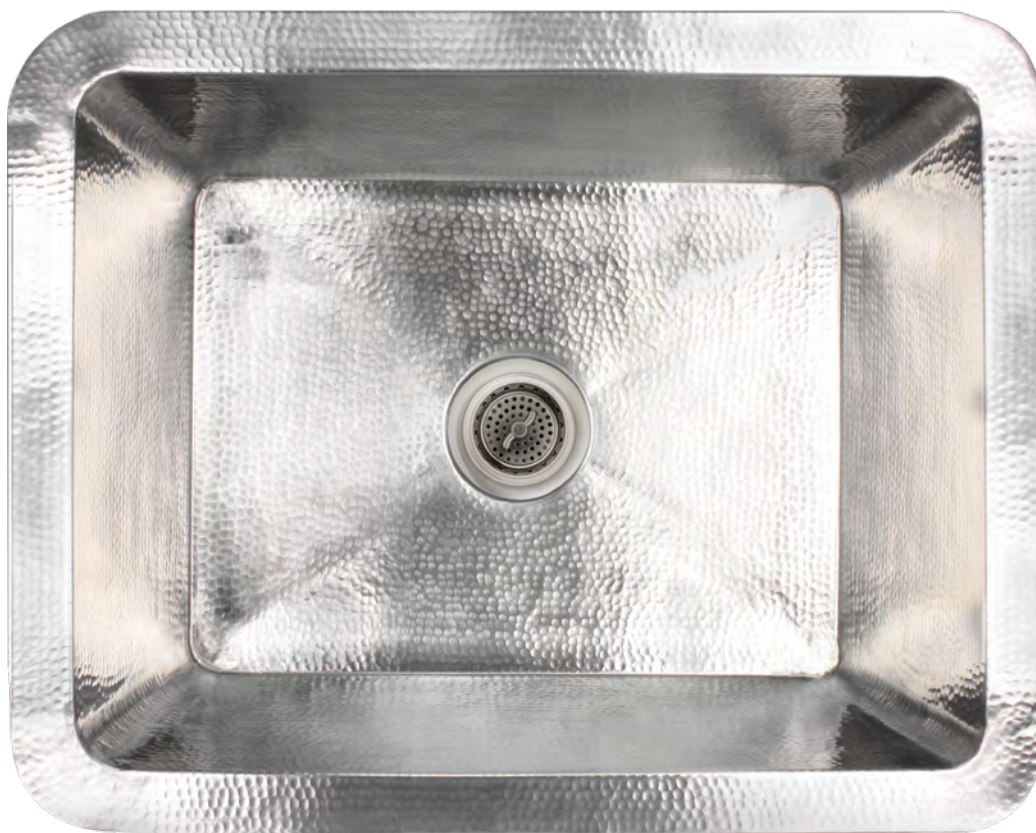

SATIN
STAINLESS STEEL