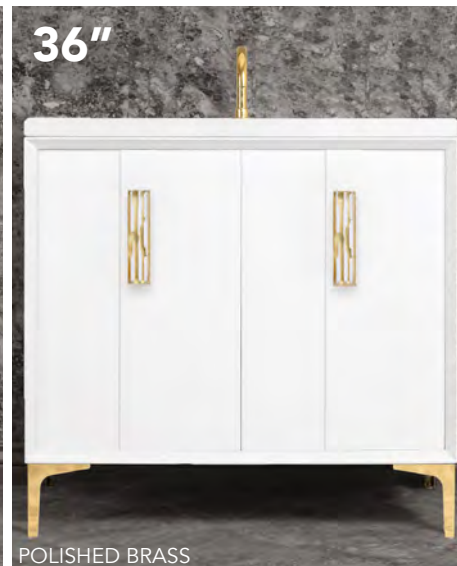

VAN30W-020SN-05 SHOWN WITH OPTIONAL VT30W-01 VANITY TOP

DOOR DETAILS PAGE 572
HARDWARE DETAILS PAGES 575

24" VANITY

ITEM NUMBER	VANITY FINISH	HARDWARE FINISH	GLASS FINISH	VANITY DIMENSIONS <small>with legs/without top</small>
VAN24W-020PB-05	WHITE	POLISHED BRASS	WHITE TIGER	W 24" D 22" H 33.5"
VAN24W-020SB-05	WHITE	SATIN BRASS	WHITE TIGER	W 24" D 22" H 33.5"
VAN24W-020PN-05	WHITE	POLISHED NICKEL	WHITE TIGER	W 24" D 22" H 33.5"
VAN24W-020SN-05	WHITE	SATIN NICKEL	WHITE TIGER	W 24" D 22" H 33.5"