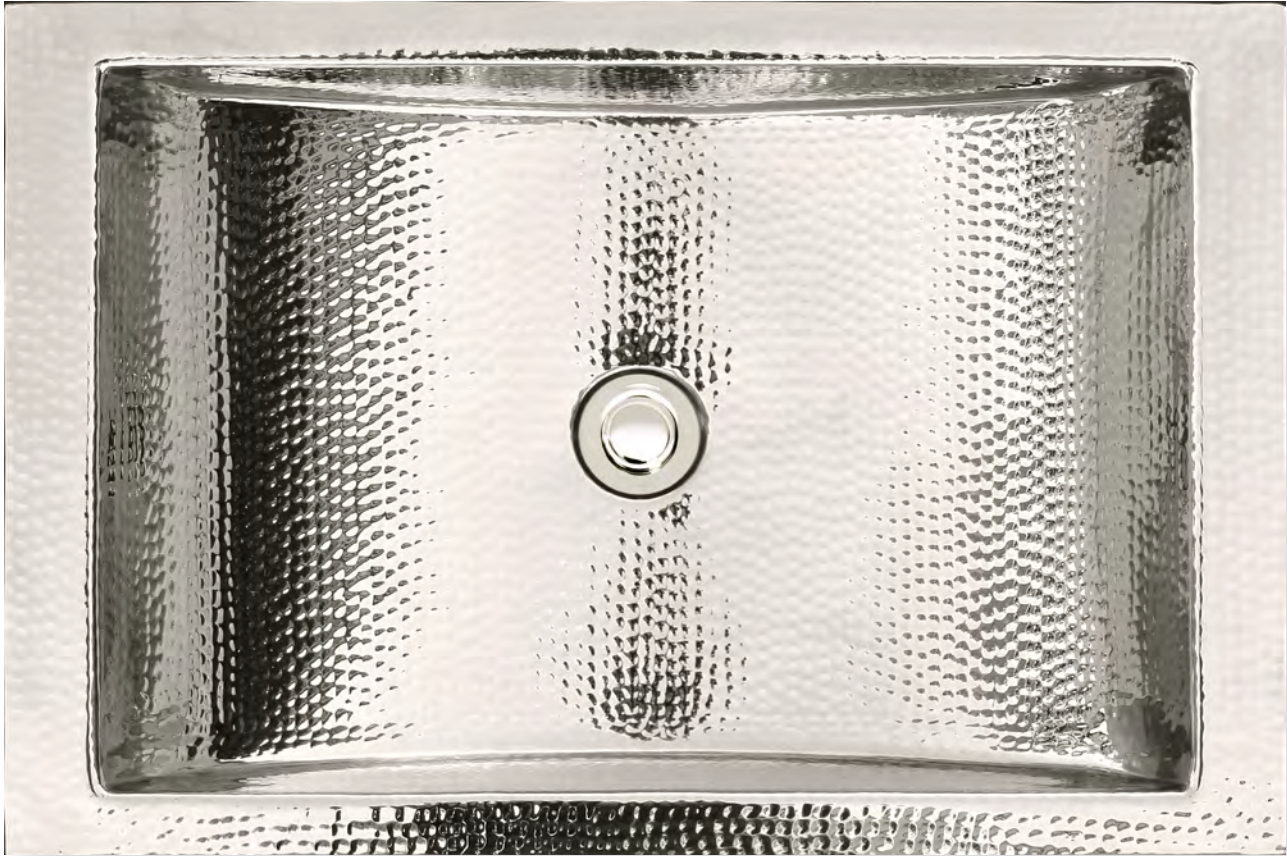

RECTANGULAR CRESCENT

C052

BAR/UTILITY - HAMMERED STAINLESS STEEL

POLISHED
STAINLESS STEEL

SATIN
STAINLESS STEEL

ITEM NUMBER	FINISH	OUTSIDE DIMENSIONS	INSIDE DIMENSIONS	DRAIN OPENING
C052 SS	SATIN STAINLESS STEEL	L 21" W 14" H 6"	L 18" W 12"	1.5"
C052 PS	POLISHED STAINLESS STEEL	L 21" W 14" H 6"	L 18" W 12"	1.5"