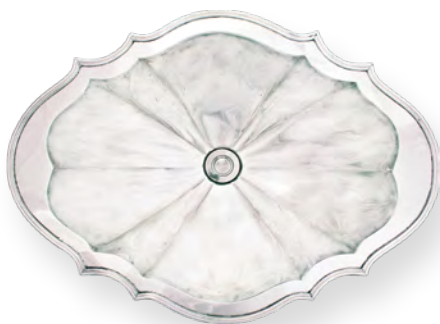

POLISHED
STAINLESS STEEL