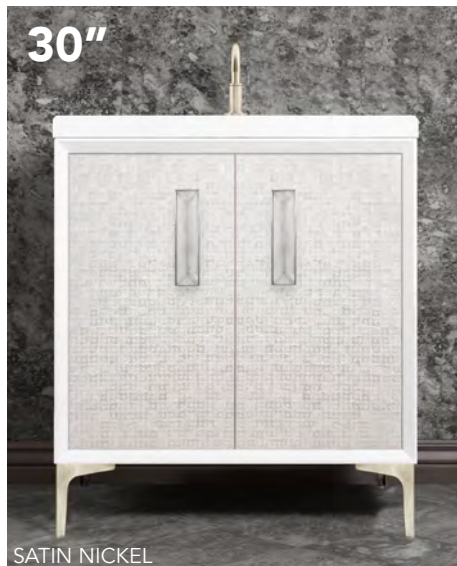

24" VANITY

ITEM NUMBER	VANITY FINISH	HARDWARE FINISH	GLASS FINISH	VANITY DIMENSIONS with legs/without top
VAN24W-016PB-BRS	WHITE	POLISHED BRASS	BRASS LEAF	W 24" D 22" H 33.5"
VAN24W-016SB-BRS	WHITE	SATIN BRASS	BRASS LEAF	W 24" D 22" H 33.5"
VAN24W-016PN-SLV	WHITE	POLISHED NICKEL	SILVER LEAF	W 24" D 22" H 33.5"
VAN24W-016SN-SLV	WHITE	SATIN NICKEL	SILVER LEAF	W 24" D 22" H 33.5"

24" VANITY TOPS optional

VT24W-01	24" WHITE VANITY TOP WITH 14" X 14" SINK OPENING AND 1 FAUCET HOLE
VT24W-03	24" WHITE VANITY TOP WITH 14" X 14" SINK OPENING AND 3 FAUCET HOLES (WIDESPREAD FAUCETS)

30" VANITY

ITEM NUMBER	VANITY FINISH	HARDWARE FINISH	GLASS FINISH	VANITY DIMENSIONS with legs/without top
VAN30W-016PB-BRS	WHITE	POLISHED BRASS	BRASS LEAF	W 30" D 22" H 33.5"
VAN30W-016SB-BRS	WHITE	SATIN BRASS	BRASS LEAF	W 30" D 22" H 33.5"
VAN30W-016PN-SLV	WHITE	POLISHED NICKEL	SILVER LEAF	W 30" D 22" H 33.5"
VAN30W-016SN-SLV	WHITE	SATIN NICKEL	SILVER LEAF	W 30" D 22" H 33.5"

30" VANITY TOPS optional

VT30W-01	30" WHITE VANITY TOP WITH 18" X 12" SINK OPENING AND 1 FAUCET HOLE
VT30W-03	30" WHITE VANITY TOP WITH 18" X 12" SINK OPENING AND 3 FAUCET HOLES (WIDESPREAD FAUCETS)

36" VANITY

ITEM NUMBER	VANITY FINISH	HARDWARE FINISH	GLASS FINISH	VANITY DIMENSIONS with legs/without top
VAN36W-016PB-BRS	WHITE	POLISHED BRASS	BRASS LEAF	W 36" D 22" H 33.5"
VAN36W-016SB-BRS	WHITE	SATIN BRASS	BRASS LEAF	W 36" D 22" H 33.5"
VAN36W-016PN-SLV	WHITE	POLISHED NICKEL	SILVER LEAF	W 36" D 22" H 33.5"
VAN36W-016SN-SLV	WHITE	SATIN NICKEL	SILVER LEAF	W 36" D 22" H 33.5"

36" VANITY TOPS optional

VT36W-01	36" WHITE VANITY TOP WITH 18" X 12" SINK OPENING AND 1 FAUCET HOLE
VT36W-03	36" WHITE VANITY TOP WITH 18" X 12" SINK OPENING AND 3 FAUCET HOLES (WIDESPREAD FAUCETS)