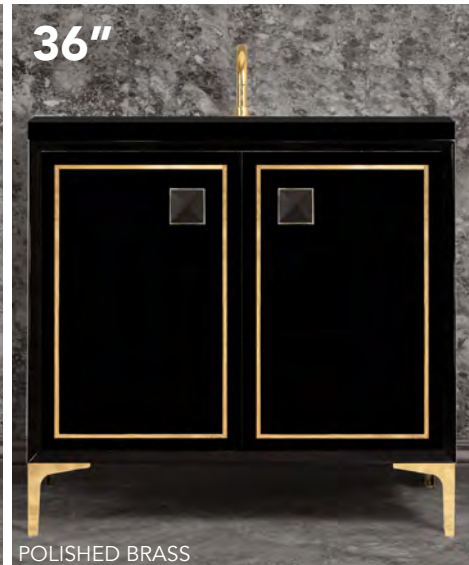

VAN30B-023SB-04 SHOWN WITH OPTIONAL VT30B-01 VANITY TOP

DOOR DETAILS PAGE 668
HARDWARE DETAILS PAGE 670

BLACK VANITIES WITH ARTISAN GLASS HARDWARE

24" VANITY

ITEM NUMBER	VANITY FINISH	HARDWARE FINISH	GLASS FINISH	VANITY DIMENSIONS ^{with legs/without top}
VAN24B-023PB-04	BLACK	POLISHED BRASS	BLACK	W 24" D 22" H 33.5"
VAN24B-023SB-04	BLACK	SATIN BRASS	BLACK	W 24" D 22" H 33.5"