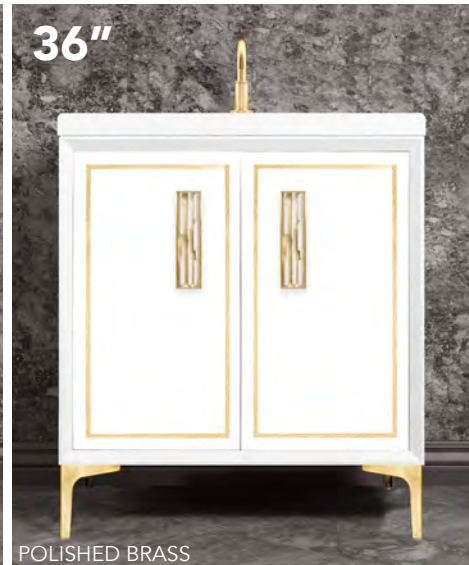

24" VANITY

ITEM NUMBER	VANITY FINISH	HARDWARE FINISH	GLASS FINISH	VANITY DIMENSIONS^{with legs/without top}
VAN24W-024PB-05	WHITE	POLISHED BRASS	WHITE TIGER	W 24" D 22" H 33.5"
VAN24W-024SB-05	WHITE	SATIN BRASS	WHITE TIGER	W 24" D 22" H 33.5"

24" VANITY TOPS *optional*

VT24W-01	24" WHITE VANITY TOP WITH 14" X 14" SINK OPENING AND 1 FAUCET HOLE
VT24W-03	24" WHITE VANITY TOP WITH 14" X 14" SINK OPENING AND 3 FAUCET HOLES (WIDESPREAD FAUCETS)

30" VANITY

ITEM NUMBER	VANITY FINISH	HARDWARE FINISH	GLASS FINISH	VANITY DIMENSIONS^{with legs/without top}
VAN30W-024PB-05	WHITE	POLISHED BRASS	WHITE TIGER	W 30" D 22" H 33.5"
VAN30W-024SB-05	WHITE	SATIN BRASS	WHITE TIGER	W 30" D 22" H 33.5"

30" VANITY TOPS *optional*

VT30W-01	30" WHITE VANITY TOP WITH 18" X 12" SINK OPENING AND 1 FAUCET HOLE
VT30W-03	30" WHITE VANITY TOP WITH 18" X 12" SINK OPENING AND 3 FAUCET HOLES (WIDESPREAD FAUCETS)

36" VANITY

ITEM NUMBER	VANITY FINISH	HARDWARE FINISH	GLASS FINISH	VANITY DIMENSIONS^{with legs/without top}
VAN36W-024PB-05	WHITE	POLISHED BRASS	WHITE TIGER	W 36" D 22" H 33.5"
VAN36W-024SB-05	WHITE	SATIN BRASS	WHITE TIGER	W 36" D 22" H 33.5"

36" VANITY TOPS *optional*

VT36W-01	36" WHITE VANITY TOP WITH 18" X 12" SINK OPENING AND 1 FAUCET HOLE
VT36W-03	36" WHITE VANITY TOP WITH 18" X 12" SINK OPENING AND 3 FAUCET HOLES (WIDESPREAD FAUCETS)