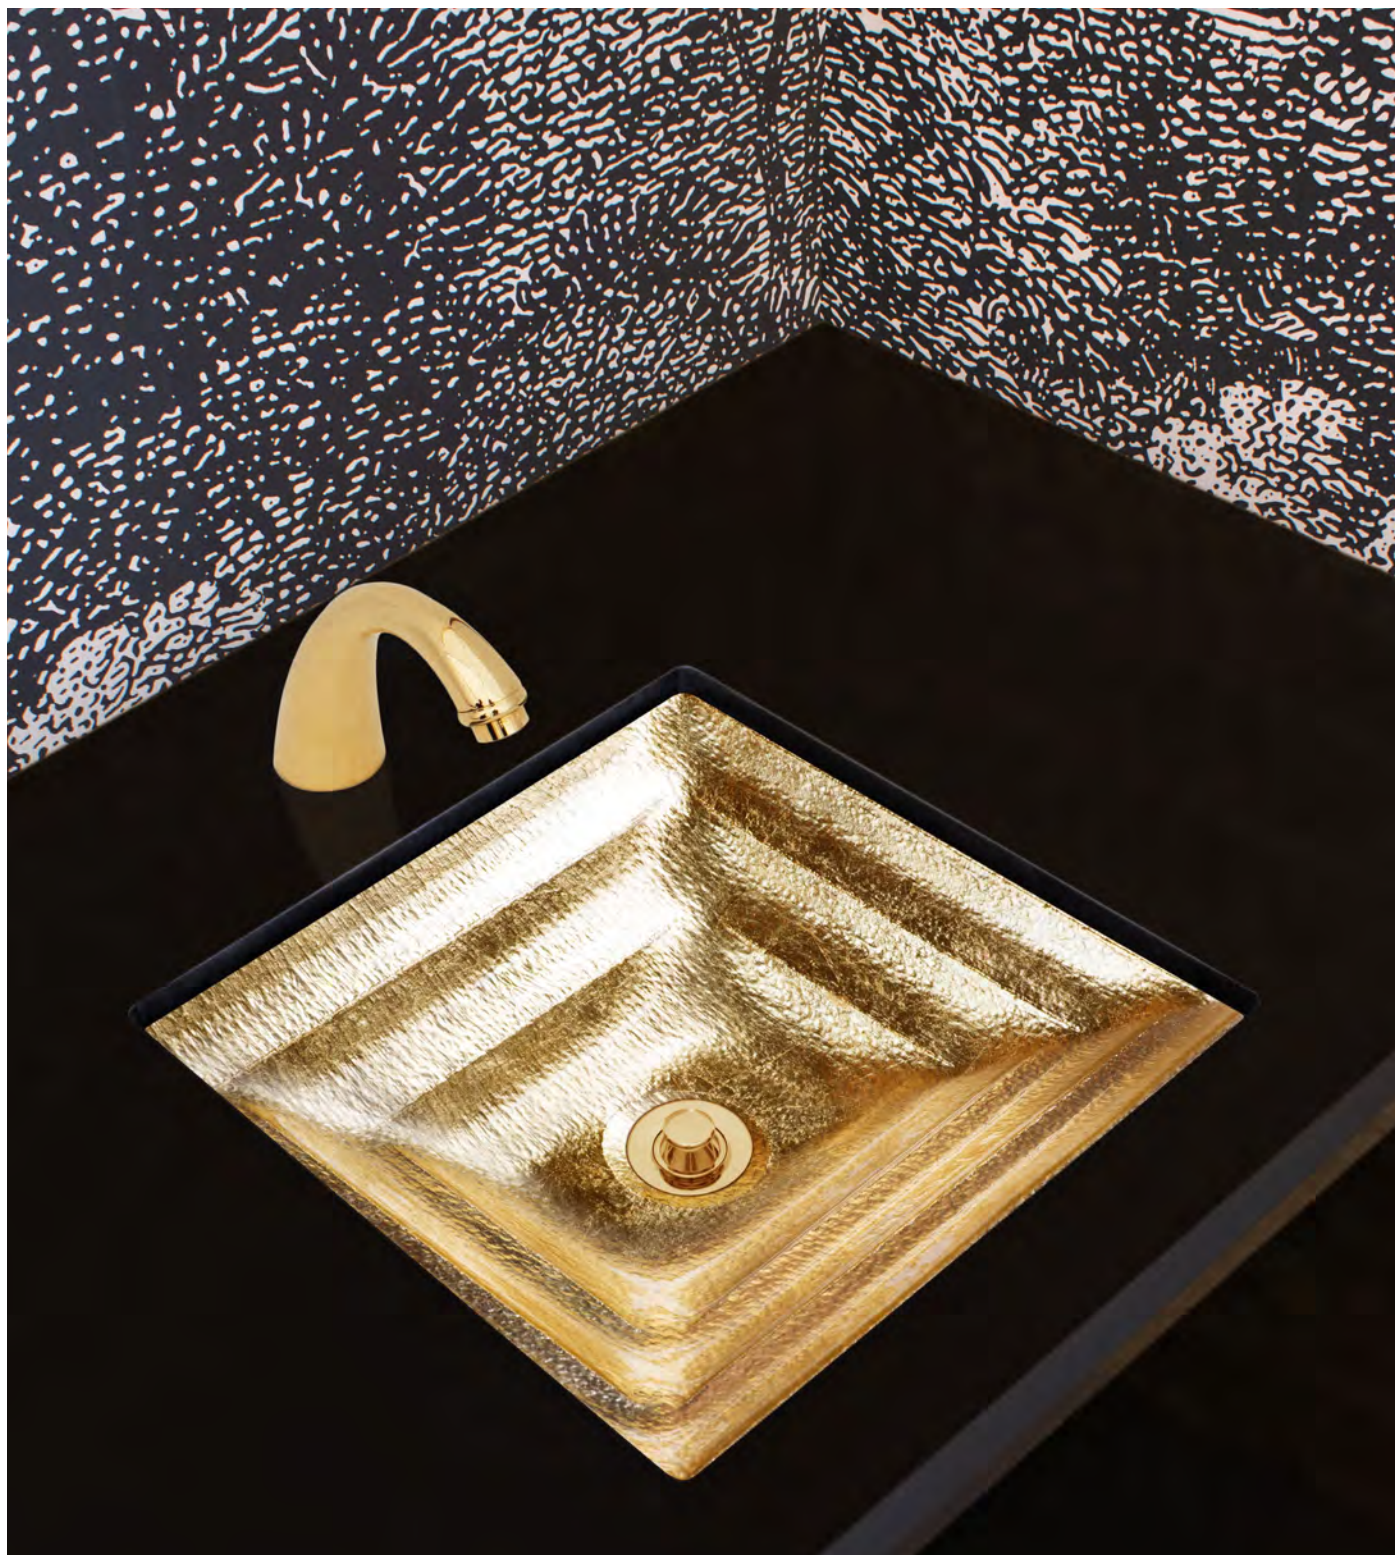

ITEM NUMBER	FINISH	OUTSIDE DIMENSIONS	INSIDE DIMENSIONS	DRAIN OPENING
AG04E-BRS	BRASS LEAF	L 16.5" W 16.5" H 4"	L 14" W 14"	1.5"
AG04E-GLD	GOLD LEAF	L 16.5" W 16.5" H 4"	L 14" W 14"	1.5"
AG04E-SLV	SILVER LEAF	L 16.5" W 16.5" H 4"	L 14" W 14"	1.5"
AG04E-FB	FRENCH BRONZE	L 16.5" W 16.5" H 4"	L 14" W 14"	1.5"
AG04E-CG	CHAMPAGNE GOLD	L 16.5" W 16.5" H 4"	L 14" W 14"	1.5"