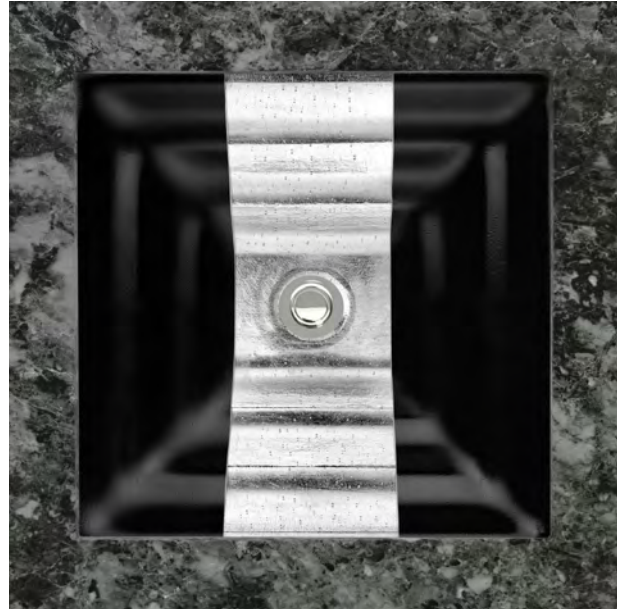

ÉGLOMISÉ RIBBON

AG11E

SQUARE WITH BLACK GLASS

UNDERMOUNT

BLACK WITH BRASS RIBBON

BLACK WITH GOLD RIBBON

BLACK WITH SILVER RIBBON

ITEM NUMBER	FINISH	OUTSIDE DIMENSIONS	INSIDE DIMENSIONS	DRAIN OPENING
AG11E-04BRS	BLACK WITH BRASS RIBBON	L 16.5" W 16.5" H 4"	L 14" W 14"	1.5"
AG11E-04GLD	BLACK WITH GOLD RIBBON	L 16.5" W 16.5" H 4"	L 14" W 14"	1.5"
AG11E-04SLV	BLACK WITH SILVER RIBBON	L 16.5" W 16.5" H 4"	L 14" W 14"	1.5"