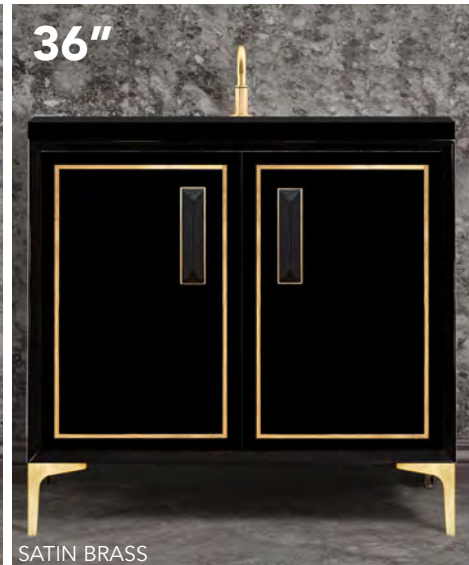

24" VANITY

ITEM NUMBER	VANITY FINISH	HARDWARE FINISH	GLASS FINISH	VANITY DIMENSIONS^{with legs/without top}
VAN24B-024PB-04	BLACK	POLISHED BRASS	BLACK	W 24" D 22" H 33.5"
VAN24B-024SB-04	BLACK	SATIN BRASS	BLACK	W 24" D 22" H 33.5"

24" VANITY TOPS *optional*

VT24B-01	24" BLACK VANITY TOP WITH 14" X 14" SINK OPENING AND 1 FAUCET HOLE
VT24B-03	24" BLACK VANITY TOP WITH 14" X 14" SINK OPENING AND 3 FAUCET HOLES (WIDESPREAD FAUCETS)

30" VANITY

ITEM NUMBER	VANITY FINISH	HARDWARE FINISH	GLASS FINISH	VANITY DIMENSIONS^{with legs/without top}
VAN30B-024PB-04	BLACK	POLISHED BRASS	BLACK	W 30" D 22" H 33.5"
VAN30B-024SB-04	BLACK	SATIN BRASS	BLACK	W 30" D 22" H 33.5"

30" VANITY TOPS *optional*

VT30B-01	30" BLACK VANITY TOP WITH 18" X 12" SINK OPENING AND 1 FAUCET HOLE
VT30B-03	30" BLACK VANITY TOP WITH 18" X 12" SINK OPENING AND 3 FAUCET HOLES (WIDESPREAD FAUCETS)

36" VANITY

ITEM NUMBER	VANITY FINISH	HARDWARE FINISH	GLASS FINISH	VANITY DIMENSIONS^{with legs/without top}
VAN36B-024PB-04	BLACK	POLISHED BRASS	BLACK	W 36" D 22" H 33.5"
VAN36B-024SB-04	BLACK	SATIN BRASS	BLACK	W 36" D 22" H 33.5"

36" VANITY TOPS *optional*

VT36B-01	36" BLACK VANITY TOP WITH 18" X 12" SINK OPENING AND 1 FAUCET HOLE
VT36B-03	36" BLACK VANITY TOP WITH 18" X 12" SINK OPENING AND 3 FAUCET HOLES (WIDESPREAD FAUCETS)