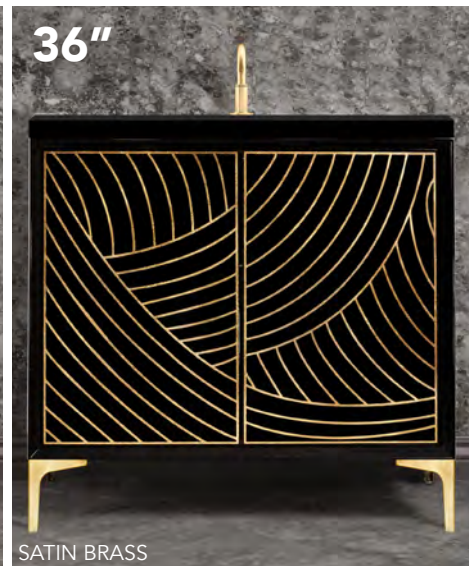

BLACK VANITIES

VAN30B-001PB SHOWN WITH OPTIONAL VT30B-01 VANITY TOP

HARDWARE & DOOR DETAILS
ON PAGES 668-669

24" VANITY

ITEM NUMBER	VANITY FINISH	HARDWARE FINISH	VANITY DIMENSIONS <i>with legs/without top</i>
VAN24B-001PB	BLACK	POLISHED BRASS	W 24" D 22" H 33.5"
VAN24B-001SB	BLACK	SATIN BRASS	W 24" D 22" H 33.5"