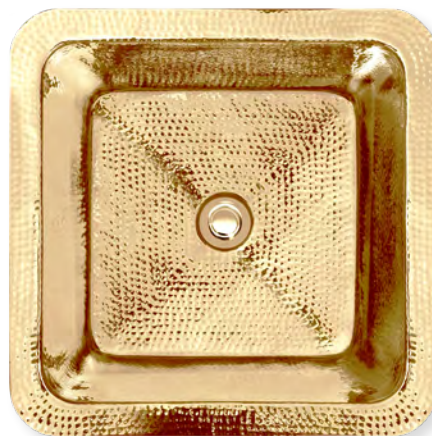

**DECORATIVE DISPOSAL STRAINER
MODELS D051 THROUGH D057**

BAR

HAMMERED UNLACQUERED BRASS

SATIN
UNLACQUERED BRASS

POLISHED
UNLACQUERED BRASS

ITEM NUMBER	FINISH	OUTSIDE DIMENSIONS	INSIDE DIMENSIONS	DRAIN OPENING
C005 UB	SATIN UNLACQUERED BRASS	L 16" W 16" H 8"	L 14" W 14"	1.5"
C005 PB	POLISHED UNLACQUERED BRASS	L 16" W 16" H 8"	L 14" W 14"	1.5"