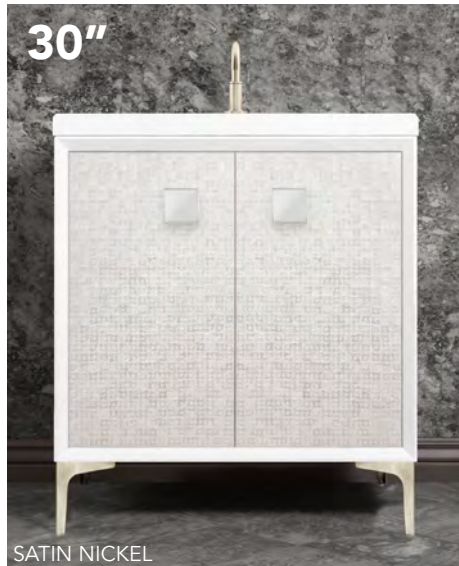

015_01

WITH 3" WHITE ARTISAN GLASS HARDWARE

VAN30W-015SB-01 SHOWN WITH OPTIONAL VT30W-01 VANITY TOP

DOOR DETAILS PAGE 572
HARDWARE DETAILS PAGES 574

WHITE VANITIES WITH ARTISAN GLASS HARDWARE

24" VANITY

ITEM NUMBER	VANITY FINISH	HARDWARE FINISH	GLASS FINISH	VANITY DIMENSIONS ^{with legs/without top}
VAN24W-015PB-01	WHITE	POLISHED BRASS	WHITE	W 24" D 22" H 33.5"
VAN24W-015SB-01	WHITE	SATIN BRASS	WHITE	W 24" D 22" H 33.5"
VAN24W-015PN-01	WHITE	POLISHED NICKEL	WHITE	W 24" D 22" H 33.5"
VAN24W-015SN-01	WHITE	SATIN NICKEL	WHITE	W 24" D 22" H 33.5"