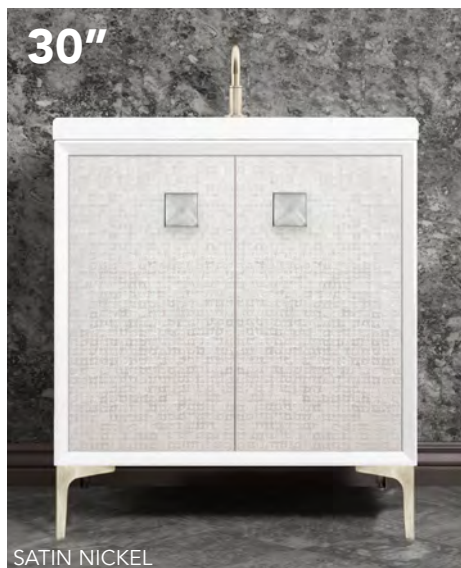

24" VANITY

ITEM NUMBER	VANITY FINISH	HARDWARE FINISH	GLASS FINISH	VANITY DIMENSIONS with legs/without top
VAN24W-015PB-BRS	WHITE	POLISHED BRASS	BRASS LEAF	W 24" D 22" H 33.5"
VAN24W-015SB-BRS	WHITE	SATIN BRASS	BRASS LEAF	W 24" D 22" H 33.5"
VAN24W-015PN-SLV	WHITE	POLISHED NICKEL	SILVER LEAF	W 24" D 22" H 33.5"
VAN24W-015SN-SLV	WHITE	SATIN NICKEL	SILVER LEAF	W 24" D 22" H 33.5"

24" VANITY TOPS optional

VT24W-01	24" WHITE VANITY TOP WITH 14" X 14" SINK OPENING AND 1 FAUCET HOLE
VT24W-03	24" WHITE VANITY TOP WITH 14" X 14" SINK OPENING AND 3 FAUCET HOLES (WIDESPREAD FAUCETS)

30" VANITY

ITEM NUMBER	VANITY FINISH	HARDWARE FINISH	GLASS FINISH	VANITY DIMENSIONS with legs/without top
VAN30W-015PB-BRS	WHITE	POLISHED BRASS	BRASS LEAF	W 30" D 22" H 33.5"
VAN30W-015SB-BRS	WHITE	SATIN BRASS	BRASS LEAF	W 30" D 22" H 33.5"
VAN30W-015PN-SLV	WHITE	POLISHED NICKEL	SILVER LEAF	W 30" D 22" H 33.5"
VAN30W-015SN-SLV	WHITE	SATIN NICKEL	SILVER LEAF	W 30" D 22" H 33.5"

30" VANITY TOPS optional

VT30W-01	30" WHITE VANITY TOP WITH 18" X 12" SINK OPENING AND 1 FAUCET HOLE
VT30W-03	30" WHITE VANITY TOP WITH 18" X 12" SINK OPENING AND 3 FAUCET HOLES (WIDESPREAD FAUCETS)

36" VANITY

ITEM NUMBER	VANITY FINISH	HARDWARE FINISH	GLASS FINISH	VANITY DIMENSIONS with legs/without top
VAN36W-015PB-BRS	WHITE	POLISHED BRASS	BRASS LEAF	W 36" D 22" H 33.5"
VAN36W-015SB-BRS	WHITE	SATIN BRASS	BRASS LEAF	W 36" D 22" H 33.5"
VAN36W-015PN-SLV	WHITE	POLISHED NICKEL	SILVER LEAF	W 36" D 22" H 33.5"
VAN36W-015SN-SLV	WHITE	SATIN NICKEL	SILVER LEAF	W 36" D 22" H 33.5"

36" VANITY TOPS optional

VT36W-01	36" WHITE VANITY TOP WITH 18" X 12" SINK OPENING AND 1 FAUCET HOLE
VT36W-03	36" WHITE VANITY TOP WITH 18" X 12" SINK OPENING AND 3 FAUCET HOLES (WIDESPREAD FAUCETS)