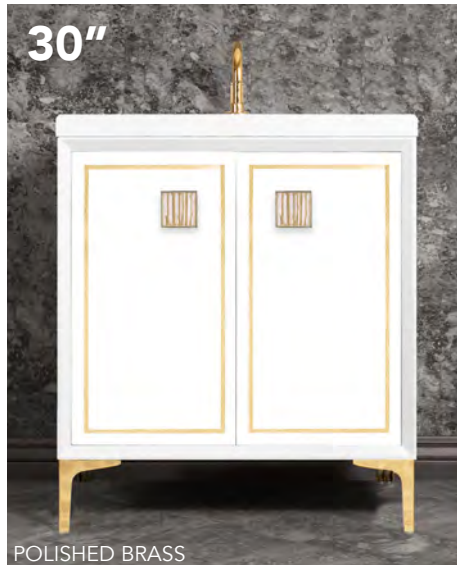

24" VANITY

ITEM NUMBER	VANITY FINISH	HARDWARE FINISH	GLASS FINISH	VANITY DIMENSIONS^{with legs/without top}
VAN24W-023PB-05	WHITE	POLISHED BRASS	WHITE TIGER	W 24" D 22" H 33.5"
VAN24W-023SB-05	WHITE	SATIN BRASS	WHITE TIGER	W 24" D 22" H 33.5"

24" VANITY TOPS *optional*

VT24W-01	24" WHITE VANITY TOP WITH 14" X 14" SINK OPENING AND 1 FAUCET HOLE
VT24W-03	24" WHITE VANITY TOP WITH 14" X 14" SINK OPENING AND 3 FAUCET HOLES (WIDESPREAD FAUCETS)

30" VANITY

ITEM NUMBER	VANITY FINISH	HARDWARE FINISH	GLASS FINISH	VANITY DIMENSIONS^{with legs/without top}
VAN30W-023PB-05	WHITE	POLISHED BRASS	WHITE TIGER	W 30" D 22" H 33.5"
VAN30W-023SB-05	WHITE	SATIN BRASS	WHITE TIGER	W 30" D 22" H 33.5"

30" VANITY TOPS *optional*

VT30W-01	30" WHITE VANITY TOP WITH 18" X 12" SINK OPENING AND 1 FAUCET HOLE
VT30W-03	30" WHITE VANITY TOP WITH 18" X 12" SINK OPENING AND 3 FAUCET HOLES (WIDESPREAD FAUCETS)

36" VANITY

ITEM NUMBER	VANITY FINISH	HARDWARE FINISH	GLASS FINISH	VANITY DIMENSIONS^{with legs/without top}
VAN36W-023PB-05	WHITE	POLISHED BRASS	WHITE TIGER	W 36" D 22" H 33.5"
VAN36W-023SB-05	WHITE	SATIN BRASS	WHITE TIGER	W 36" D 22" H 33.5"

36" VANITY TOPS *optional*

VT36W-01	36" WHITE VANITY TOP WITH 18" X 12" SINK OPENING AND 1 FAUCET HOLE
VT36W-03	36" WHITE VANITY TOP WITH 18" X 12" SINK OPENING AND 3 FAUCET HOLES (WIDESPREAD FAUCETS)