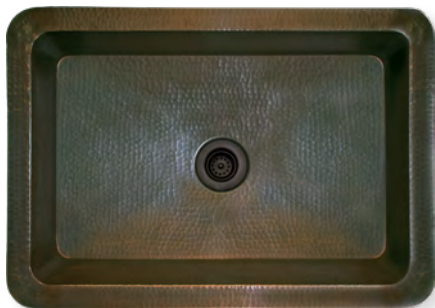

DARK
BRONZE (COPPER)