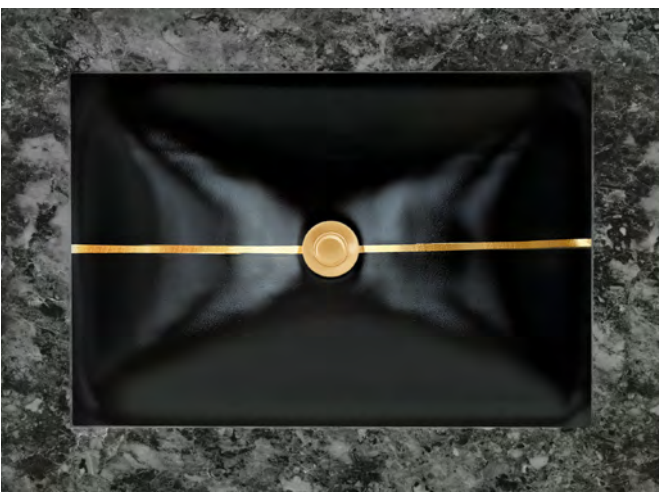

DUNE WITH STRIPE

AG15

RECTANGULAR WITH BLACK GLASS

UNDERMOUNT

BLACK GLASS WITH BRASS STRIPE

BLACK GLASS WITH GOLD STRIPE

BLACK GLASS WITH SILVER STRIPE

ITEM NUMBER	FINISH	OUTSIDE DIMENSIONS	INSIDE DIMENSIONS	DRAIN OPENING
AG15B-04BRS	BLACK WITH BRASS STRIPE	L 20" W 14" H 4"	L 18" W 12"	1.5"
AG15B-04GLD	BLACK WITH GOLD STRIPE	L 20" W 14" H 4"	L 18" W 12"	1.5"
AG15B-04SLV	BLACK WITH SILVER STRIPE	L 20" W 14" H 4"	L 18" W 12"	1.5"