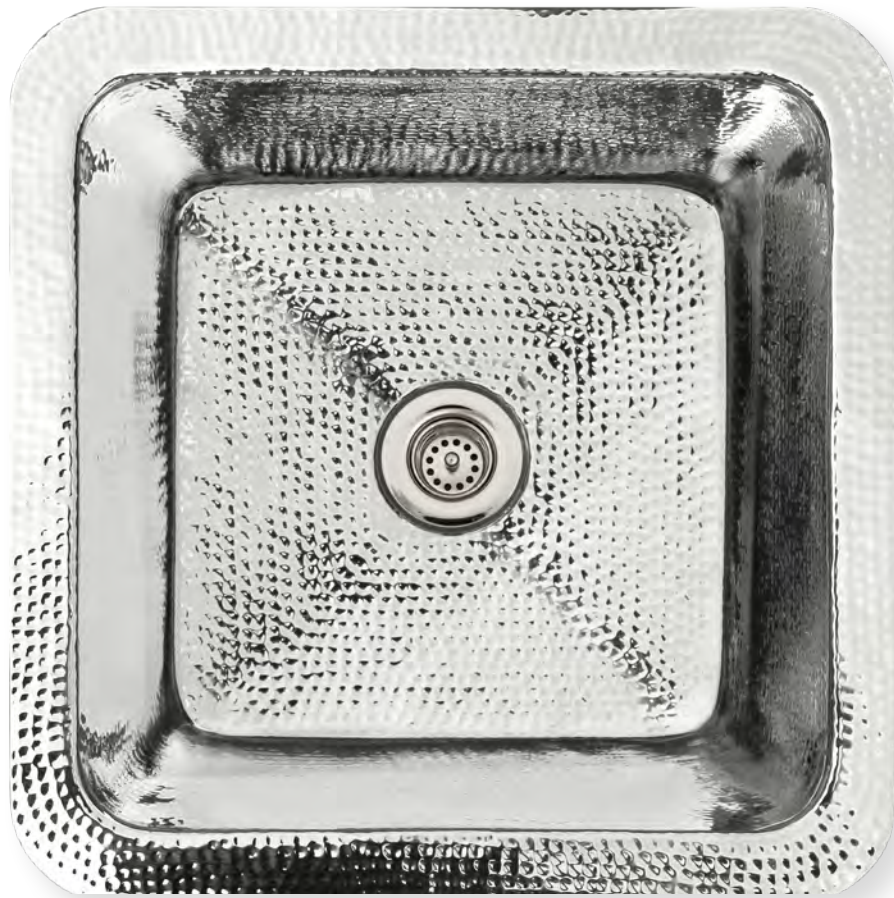

BAR

HAMMERED STAINLESS STEEL

SATIN
STAINLESS STEEL

POLISHED
STAINLESS STEEL

ITEM NUMBER	FINISH	OUTSIDE DIMENSIONS	INSIDE DIMENSIONS	DRAIN OPENING
C005 SS	SATIN STAINLESS STEEL	L 16" W 16" H 8"	L 14" W 14"	1.5"
C005 PS	POLISHED STAINLESS STEEL	L 16" W 16" H 8"	L 14" W 14"	1.5"