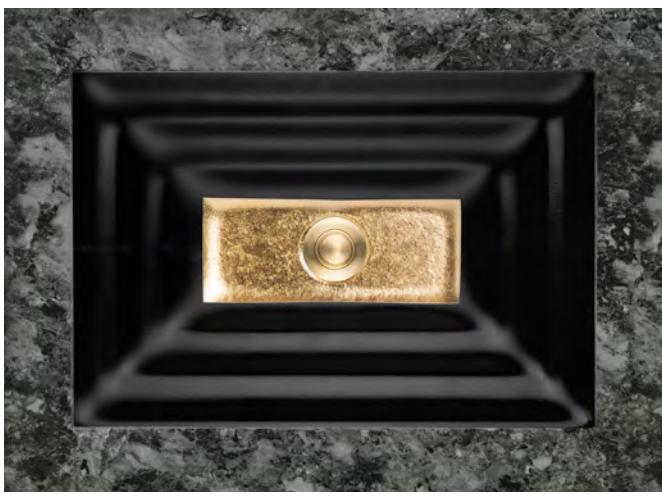

BLACK GLASS WITH GOLD WINDOW