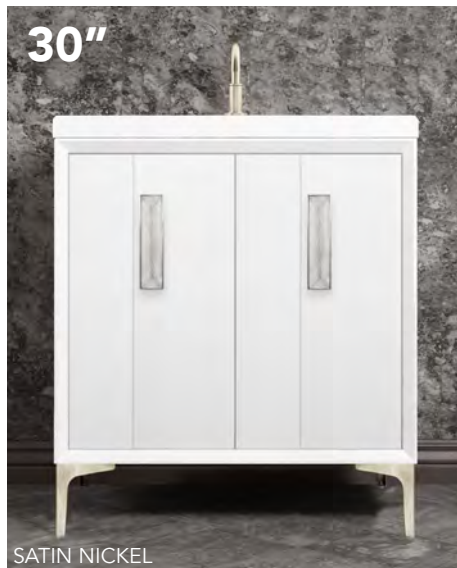

24" VANITY

ITEM NUMBER	VANITY FINISH	HARDWARE FINISH	GLASS FINISH	VANITY DIMENSIONS with legs/without top
VAN24W-020PB-BRS	WHITE	POLISHED BRASS	BRASS LEAF	W 24" D 22" H 33.5"
VAN24W-020SB-BRS	WHITE	SATIN BRASS	BRASS LEAF	W 24" D 22" H 33.5"
VAN24W-020PN-SLV	WHITE	POLISHED NICKEL	SILVER LEAF	W 24" D 22" H 33.5"
VAN24W-020SN-SLV	WHITE	SATIN NICKEL	SILVER LEAF	W 24" D 22" H 33.5"

24" VANITY TOPS optional

VT24W-01	24" WHITE VANITY TOP WITH 14" X 14" SINK OPENING AND 1 FAUCET HOLE
VT24W-03	24" WHITE VANITY TOP WITH 14" X 14" SINK OPENING AND 3 FAUCET HOLES (WIDESPREAD FAUCETS)

30" VANITY

ITEM NUMBER	VANITY FINISH	HARDWARE FINISH	GLASS FINISH	VANITY DIMENSIONS with legs/without top
VAN30W-020PB-BRS	WHITE	POLISHED BRASS	BRASS LEAF	W 30" D 22" H 33.5"
VAN30W-020SB-BRS	WHITE	SATIN BRASS	BRASS LEAF	W 30" D 22" H 33.5"
VAN30W-020PN-SLV	WHITE	POLISHED NICKEL	SILVER LEAF	W 30" D 22" H 33.5"
VAN30W-020SN-SLV	WHITE	SATIN NICKEL	SILVER LEAF	W 30" D 22" H 33.5"

30" VANITY TOPS optional

VT30W-01	30" WHITE VANITY TOP WITH 18" X 12" SINK OPENING AND 1 FAUCET HOLE
VT30W-03	30" WHITE VANITY TOP WITH 18" X 12" SINK OPENING AND 3 FAUCET HOLES (WIDESPREAD FAUCETS)

36" VANITY

ITEM NUMBER	VANITY FINISH	HARDWARE FINISH	GLASS FINISH	VANITY DIMENSIONS with legs/without top
VAN36W-020PB-BRS	WHITE	POLISHED BRASS	BRASS LEAF	W 36" D 22" H 33.5"
VAN36W-020SB-BRS	WHITE	SATIN BRASS	BRASS LEAF	W 36" D 22" H 33.5"
VAN36W-020PN-SLV	WHITE	POLISHED NICKEL	SILVER LEAF	W 36" D 22" H 33.5"
VAN36W-020SN-SLV	WHITE	SATIN NICKEL	SILVER LEAF	W 36" D 22" H 33.5"

36" VANITY TOPS optional

VT36W-01	36" WHITE VANITY TOP WITH 18" X 12" SINK OPENING AND 1 FAUCET HOLE
VT36W-03	36" WHITE VANITY TOP WITH 18" X 12" SINK OPENING AND 3 FAUCET HOLES (WIDESPREAD FAUCETS)