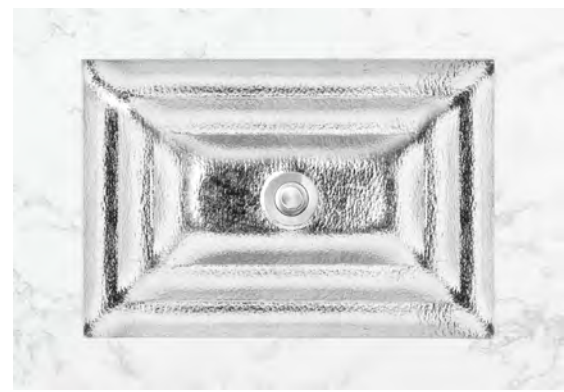

ÉGLOMISÉ

AG04

RECTANGULAR

UNDERMOUNT

SILVER