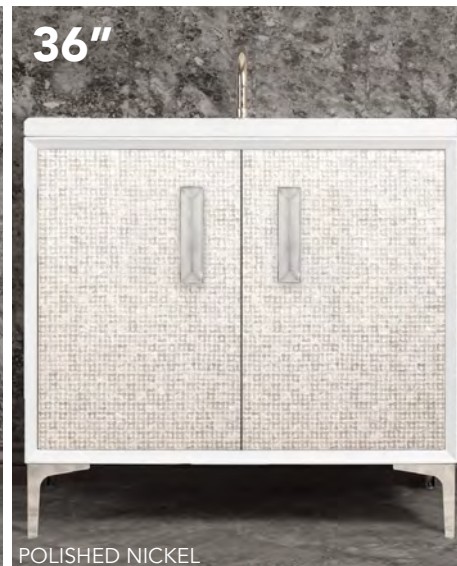

24" VANITY

ITEM NUMBER	VANITY FINISH	HARDWARE FINISH	GLASS FINISH	VANITY DIMENSIONS with legs/without top
VAN24W-016PB-BRS	WHITE	POLISHED BRASS	BRASS LEAF	W 24" D 22" H 33.5"
VAN24W-016SB-BRS	WHITE	SATIN BRASS	BRASS LEAF	W 24" D 22" H 33.5"
VAN24W-016PN-SLV	WHITE	POLISHED NICKEL	SILVER LEAF	W 24" D 22" H 33.5"
VAN24W-016SN-SLV	WHITE	SATIN NICKEL	SILVER LEAF	W 24" D 22" H 33.5"

24" VANITY TOPS optional

VT24W-01	24" WHITE VANITY TOP WITH 14" X 14" SINK OPENING AND 1 FAUCET HOLE
VT24W-03	24" WHITE VANITY TOP WITH 14" X 14" SINK OPENING AND 3 FAUCET HOLES (WIDESPREAD FAUCETS)

30" VANITY

ITEM NUMBER	VANITY FINISH	HARDWARE FINISH	GLASS FINISH	VANITY DIMENSIONS with legs/without top
VAN30W-016PB-BRS	WHITE	POLISHED BRASS	BRASS LEAF	W 30" D 22" H 33.5"
VAN30W-016SB-BRS	WHITE	SATIN BRASS	BRASS LEAF	W 30" D 22" H 33.5"
VAN30W-016PN-SLV	WHITE	POLISHED NICKEL	SILVER LEAF	W 30" D 22" H 33.5"
VAN30W-016SN-SLV	WHITE	SATIN NICKEL	SILVER LEAF	W 30" D 22" H 33.5"

30" VANITY TOPS optional

VT30W-01	30" WHITE VANITY TOP WITH 18" X 12" SINK OPENING AND 1 FAUCET HOLE
VT30W-03	30" WHITE VANITY TOP WITH 18" X 12" SINK OPENING AND 3 FAUCET HOLES (WIDESPREAD FAUCETS)

36" VANITY

ITEM NUMBER	VANITY FINISH	HARDWARE FINISH	GLASS FINISH	VANITY DIMENSIONS with legs/without top
VAN36W-016PB-BRS	WHITE	POLISHED BRASS	BRASS LEAF	W 36" D 22" H 33.5"
VAN36W-016SB-BRS	WHITE	SATIN BRASS	BRASS LEAF	W 36" D 22" H 33.5"
VAN36W-016PN-SLV	WHITE	POLISHED NICKEL	SILVER LEAF	W 36" D 22" H 33.5"
VAN36W-016SN-SLV	WHITE	SATIN NICKEL	SILVER LEAF	W 36" D 22" H 33.5"

36" VANITY TOPS optional

VT36W-01	36" WHITE VANITY TOP WITH 18" X 12" SINK OPENING AND 1 FAUCET HOLE
VT36W-03	36" WHITE VANITY TOP WITH 18" X 12" SINK OPENING AND 3 FAUCET HOLES (WIDESPREAD FAUCETS)