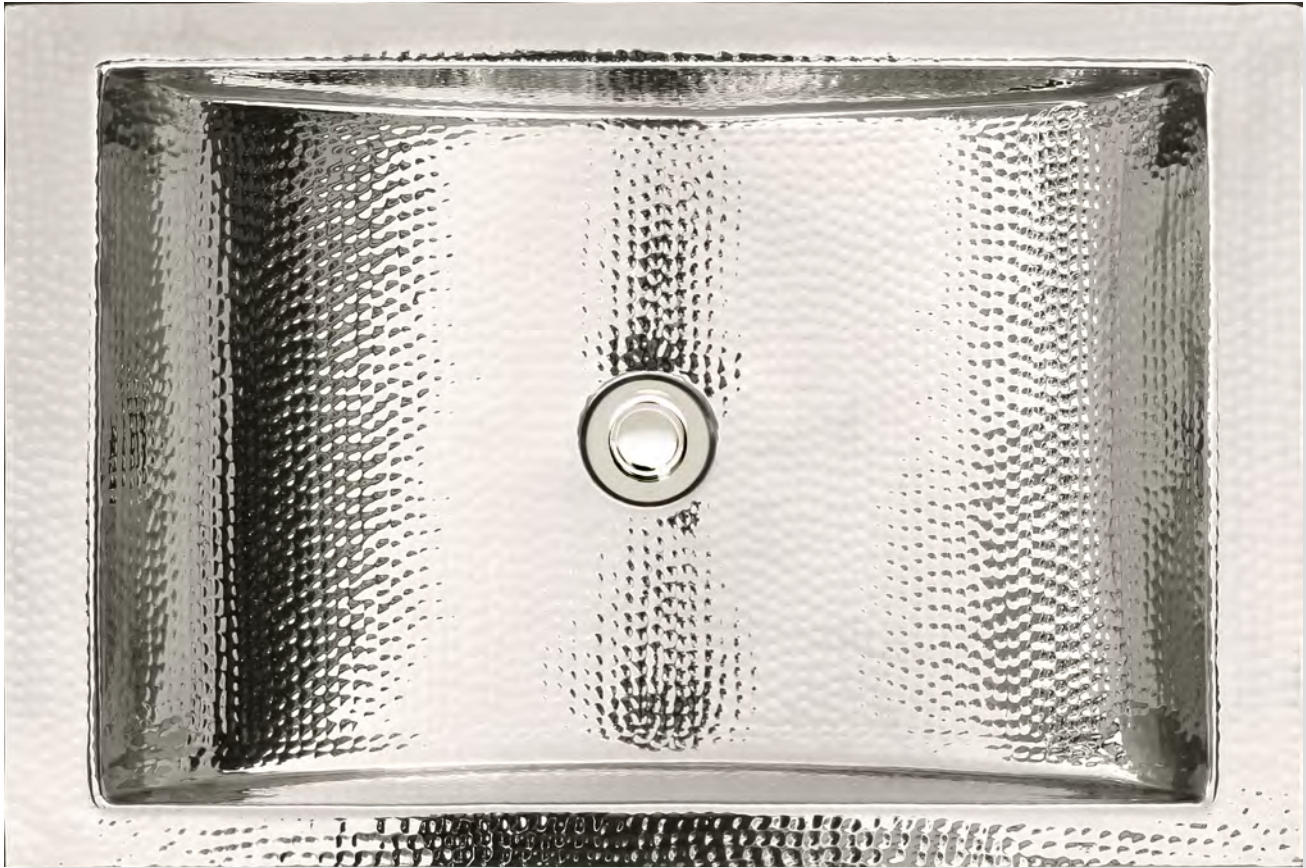

RECTANGULAR CRESCENT

C052

POLISHED STAINLESS STEEL