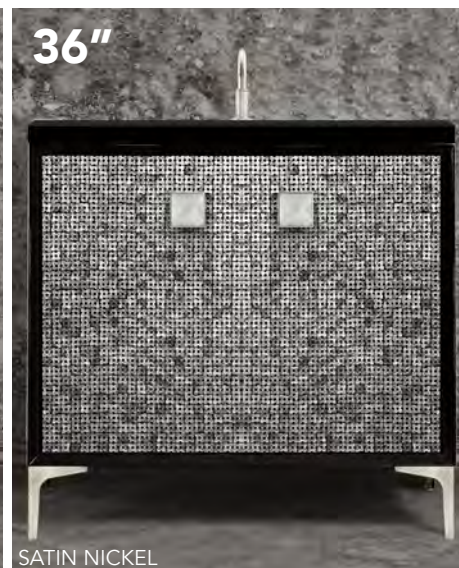

24" VANITY

ITEM NUMBER	VANITY FINISH	HARDWARE FINISH	GLASS FINISH	VANITY DIMENSIONS with legs/without top
VAN24B-015PB-BRS	BLACK	POLISHED BRASS	BRASS LEAF	W 24" D 22" H 33.5"
VAN24B-015SB-BRS	BLACK	SATIN BRASS	BRASS LEAF	W 24" D 22" H 33.5"
VAN24B-015PN-SLV	BLACK	POLISHED NICKEL	SILVER LEAF	W 24" D 22" H 33.5"
VAN24B-015SN-SLV	BLACK	SATIN NICKEL	SILVER LEAF	W 24" D 22" H 33.5"

24" VANITY TOPS optional

VT24B-01	24" BLACK VANITY TOP WITH 14" X 14" SINK OPENING AND 1 FAUCET HOLE
VT24B-03	24" BLACK VANITY TOP WITH 14" X 14" SINK OPENING AND 3 FAUCET HOLES (WIDESPREAD FAUCETS)

30" VANITY

ITEM NUMBER	VANITY FINISH	HARDWARE FINISH	GLASS FINISH	VANITY DIMENSIONS with legs/without top
VAN30B-015PB-BRS	BLACK	POLISHED BRASS	BRASS LEAF	W 30" D 22" H 33.5"
VAN30B-015SB-BRS	BLACK	SATIN BRASS	BRASS LEAF	W 30" D 22" H 33.5"
VAN30B-015PN-SLV	BLACK	POLISHED NICKEL	SILVER LEAF	W 30" D 22" H 33.5"
VAN30B-015SN-SLV	BLACK	SATIN NICKEL	SILVER LEAF	W 30" D 22" H 33.5"

30" VANITY TOPS optional

VT30B-01	30" BLACK VANITY TOP WITH 18" X 12" SINK OPENING AND 1 FAUCET HOLE
VT30B-03	30" BLACK VANITY TOP WITH 18" X 12" SINK OPENING AND 3 FAUCET HOLES (WIDESPREAD FAUCETS)

36" VANITY

ITEM NUMBER	VANITY FINISH	HARDWARE FINISH	GLASS FINISH	VANITY DIMENSIONS with legs/without top
VAN36B-015PB-BRS	BLACK	POLISHED BRASS	BRASS LEAF	W 36" D 22" H 33.5"
VAN36B-015SB-BRS	BLACK	SATIN BRASS	BRASS LEAF	W 36" D 22" H 33.5"
VAN36B-015PN-SLV	BLACK	POLISHED NICKEL	SILVER LEAF	W 36" D 22" H 33.5"
VAN36B-015SN-SLV	BLACK	SATIN NICKEL	SILVER LEAF	W 36" D 22" H 33.5"

36" VANITY TOPS optional

VT36B-01	36" BLACK VANITY TOP WITH 18" X 12" SINK OPENING AND 1 FAUCET HOLE
VT36B-03	36" BLACK VANITY TOP WITH 18" X 12" SINK OPENING AND 3 FAUCET HOLES (WIDESPREAD FAUCETS)