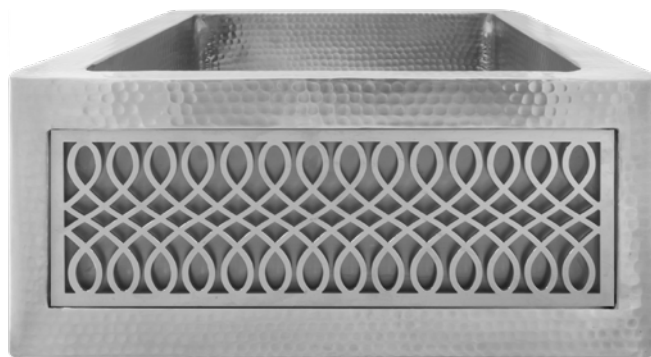

PNLS101 LYRE