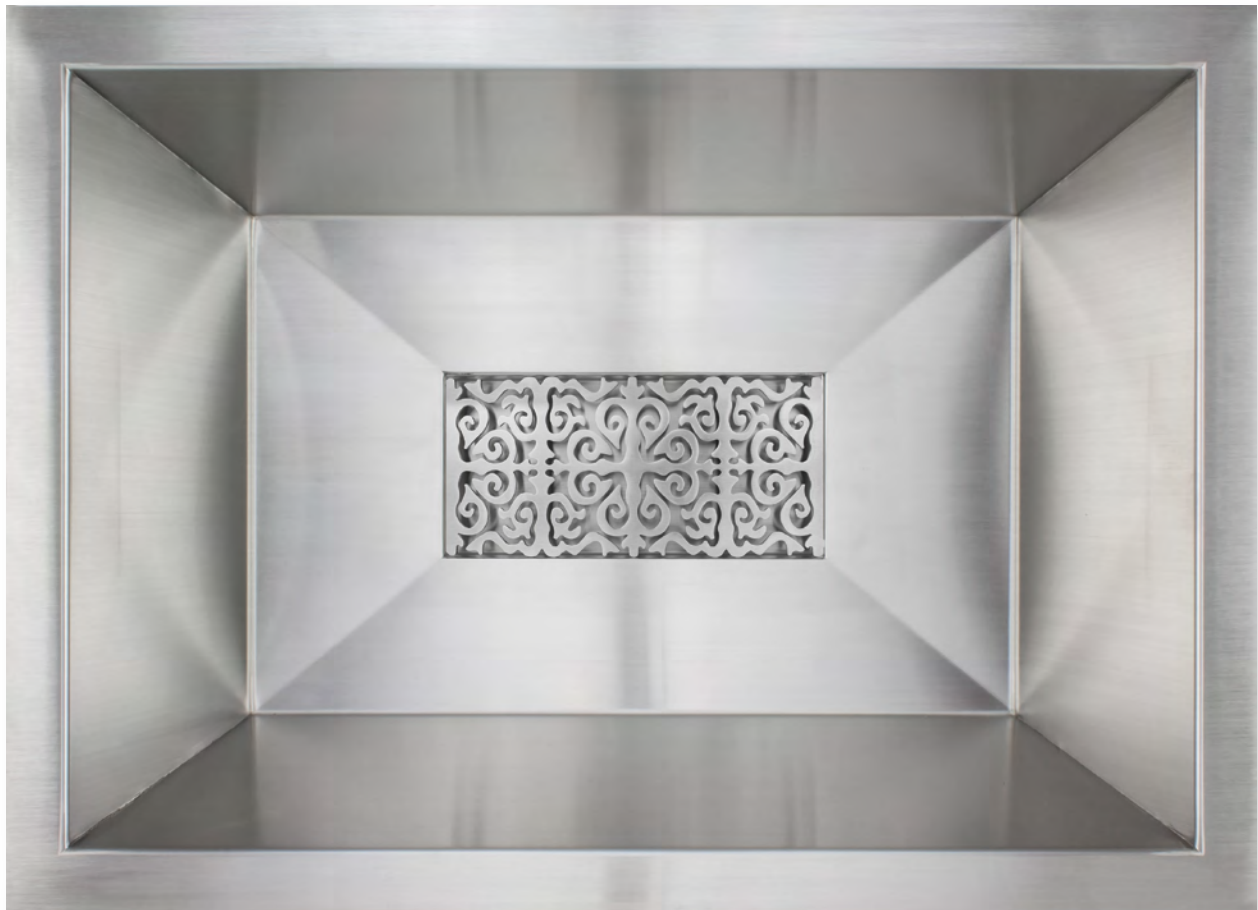

SATIN
STAINLESS STEEL

POLISHED
STAINLESS STEEL

SATIN
UNLACQUERED BRASS

POLISHED
UNLACQUERED BRASS

SMOOTH RECTANGLE

C081

WITH DECORATIVE GRATE *SOLD SEPARATELY*

SATIN STAINLESS STEEL