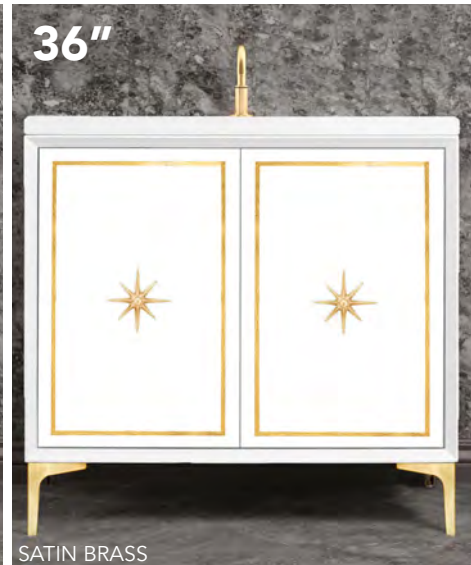

VAN30W-027PB SHOWN WITH OPTIONAL VT30W-01 VANITY TOP

HARDWARE & DOOR DETAILS
ON PAGES 572-573

WHITE VANITIES WITH ARTISAN GLASS HARDWARE

24" VANITY

ITEM NUMBER	VANITY FINISH	HARDWARE FINISH	VANITY DIMENSIONS <i>with legs/without top</i>
VAN24W-027PB	WHITE	POLISHED BRASS	W 24" D 22" H 33.5"
VAN24W-027SB	WHITE	SATIN BRASS	W 24" D 22" H 33.5"