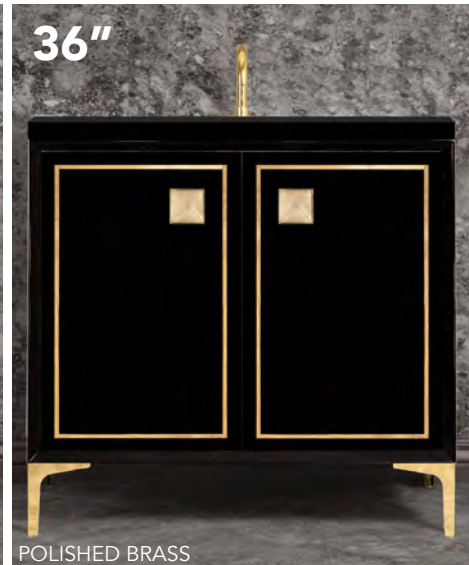

24" VANITY

ITEM NUMBER	VANITY FINISH	HARDWARE FINISH	GLASS FINISH	VANITY DIMENSIONS^{with legs/without top}
VAN24B-023PB-BRS	BLACK	POLISHED BRASS	BRASS LEAF	W 24" D 22" H 33.5"
VAN24B-023SB-BRS	BLACK	SATIN BRASS	BRASS LEAF	W 24" D 22" H 33.5"

24" VANITY TOPS *optional*

VT24B-01	24" BLACK VANITY TOP WITH 14" X 14" SINK OPENING AND 1 FAUCET HOLE
VT24B-03	24" BLACK VANITY TOP WITH 14" X 14" SINK OPENING AND 3 FAUCET HOLES (WIDESPREAD FAUCETS)

30" VANITY

ITEM NUMBER	VANITY FINISH	HARDWARE FINISH	GLASS FINISH	VANITY DIMENSIONS^{with legs/without top}
VAN30B-023PB-BRS	BLACK	POLISHED BRASS	BRASS LEAF	W 30" D 22" H 33.5"
VAN30B-023SB-BRS	BLACK	SATIN BRASS	BRASS LEAF	W 30" D 22" H 33.5"

30" VANITY TOPS *optional*

VT30B-01	30" BLACK VANITY TOP WITH 18" X 12" SINK OPENING AND 1 FAUCET HOLE
VT30B-03	30" BLACK VANITY TOP WITH 18" X 12" SINK OPENING AND 3 FAUCET HOLES (WIDESPREAD FAUCETS)

36" VANITY

ITEM NUMBER	VANITY FINISH	HARDWARE FINISH	GLASS FINISH	VANITY DIMENSIONS^{with legs/without top}
VAN36B-023PB-BRS	BLACK	POLISHED BRASS	BRASS LEAF	W 36" D 22" H 33.5"
VAN36B-023SB-BRS	BLACK	SATIN BRASS	BRASS LEAF	W 36" D 22" H 33.5"

36" VANITY TOPS *optional*

VT36B-01	36" BLACK VANITY TOP WITH 18" X 12" SINK OPENING AND 1 FAUCET HOLE
VT36B-03	36" BLACK VANITY TOP WITH 18" X 12" SINK OPENING AND 3 FAUCET HOLES (WIDESPREAD FAUCETS)