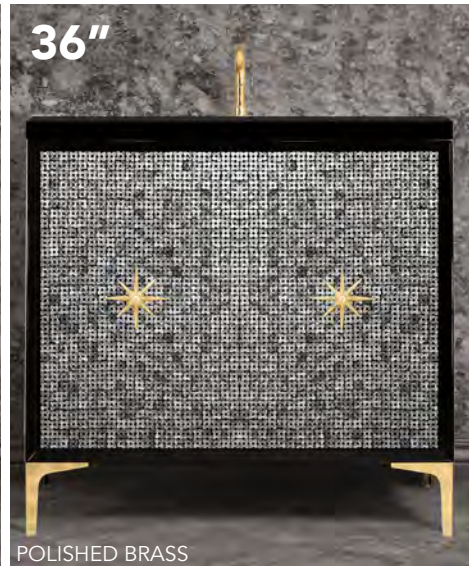

24" VANITY

ITEM NUMBER	VANITY FINISH	HARDWARE FINISH	VANITY DIMENSIONS <i>with legs/without top</i>
VAN24B-028PB	BLACK	POLISHED BRASS	W 24" D 22" H 33.5"
VAN24B-028SB	BLACK	SATIN BRASS	W 24" D 22" H 33.5"
VAN24B-028PN	BLACK	POLISHED NICKEL	W 24" D 22" H 33.5"
VAN24B-028SN	BLACK	SATIN NICKEL	W 24" D 22" H 33.5"
VAN24B-028BC	BLACK	SATIN BLACK	W 24" D 22" H 33.5"

24" VANITY TOPS *optional*

VT24B-01	24" BLACK VANITY TOP WITH 14" X 14" SINK OPENING AND 1 FAUCET HOLE
VT24B-03	24" BLACK VANITY TOP WITH 14" X 14" SINK OPENING AND 3 FAUCET HOLES (WIDESPREAD FAUCETS)

30" VANITY

ITEM NUMBER	VANITY FINISH	HARDWARE FINISH	VANITY DIMENSIONS <i>with legs/without top</i>
VAN30B-028PB	BLACK	POLISHED BRASS	W 30" D 22" H 33.5"
VAN30B-028SB	BLACK	SATIN BRASS	W 30" D 22" H 33.5"
VAN30B-028PN	BLACK	POLISHED NICKEL	W 30" D 22" H 33.5"
VAN30B-028SN	BLACK	SATIN NICKEL	W 30" D 22" H 33.5"
VAN30B-028BC	BLACK	SATIN BLACK	W 30" D 22" H 33.5"

30" VANITY TOPS *optional*

VT30B-01	30" BLACK VANITY TOP WITH 18" X 12" SINK OPENING AND 1 FAUCET HOLE
VT30B-03	30" BLACK VANITY TOP WITH 18" X 12" SINK OPENING AND 3 FAUCET HOLES (WIDESPREAD FAUCETS)

36" VANITY

ITEM NUMBER	VANITY FINISH	HARDWARE FINISH	VANITY DIMENSIONS <i>with legs/without top</i>
VAN36B-028PB	BLACK	POLISHED BRASS	W 36" D 22" H 33.5"
VAN36B-028SB	BLACK	SATIN BRASS	W 36" D 22" H 33.5"
VAN36B-028PN	BLACK	POLISHED NICKEL	W 36" D 22" H 33.5"
VAN36B-028SN	BLACK	SATIN NICKEL	W 36" D 22" H 33.5"
VAN36B-028BC	BLACK	SATIN BLACK	W 36" D 22" H 33.5"

36" VANITY TOPS *optional*

VT36B-01	36" BLACK VANITY TOP WITH 18" X 12" SINK OPENING AND 1 FAUCET HOLE
VT36B-03	36" BLACK VANITY TOP WITH 18" X 12" SINK OPENING AND 3 FAUCET HOLES (WIDESPREAD FAUCETS)