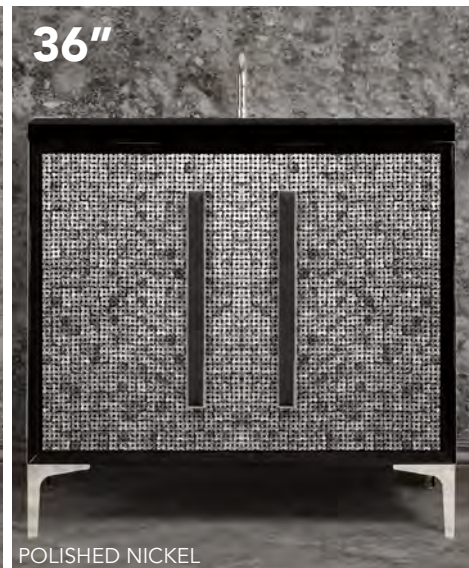

017_04

WITH 18" PRISM BLACK ARTISAN GLASS HARDWARE

VAN30B-017SB-04 SHOWN WITH OPTIONAL VT30B-01 VANITY TOP

DOOR DETAILS PAGE 668
HARDWARE DETAILS PAGE 672

BLACK VANITIES WITH ARTISAN GLASS HARDWARE

24" VANITY