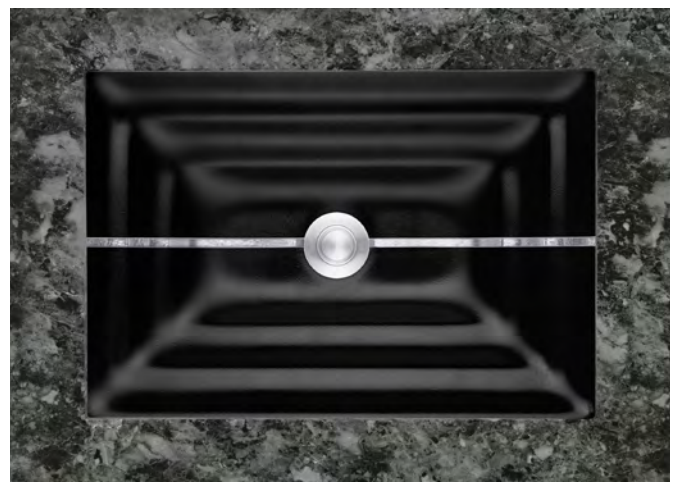

STRIPE

AG01

RECTANGULAR WITH BLACK GLASS

UNDERMOUNT

BLACK GLASS WITH BRASS STRIPE

BLACK GLASS WITH GOLD STRIPE

BLACK GLASS WITH SILVER STRIPE

ITEM NUMBER	FINISH	OUTSIDE DIMENSIONS	INSIDE DIMENSIONS	DRAIN OPENING
AG01A-04BRS	BLACK WITH BRASS STRIPE	L 18" W 12" H 4"	L 15.5" W 10"	1.5"
AG01A-04GLD	BLACK WITH GOLD STRIPE	L 18" W 12" H 4"	L 15.5" W 10"	1.5"
AG01A-04SLV	BLACK WITH SILVER STRIPE	L 18" W 12" H 4"	L 15.5" W 10"	1.5"