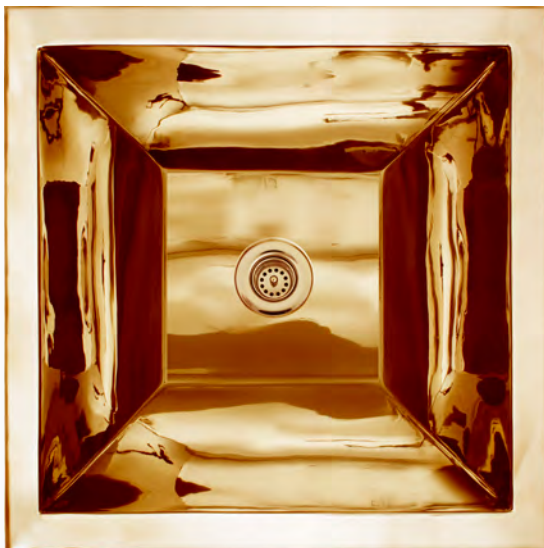

POLISHED
UNLACQUERED BRASS