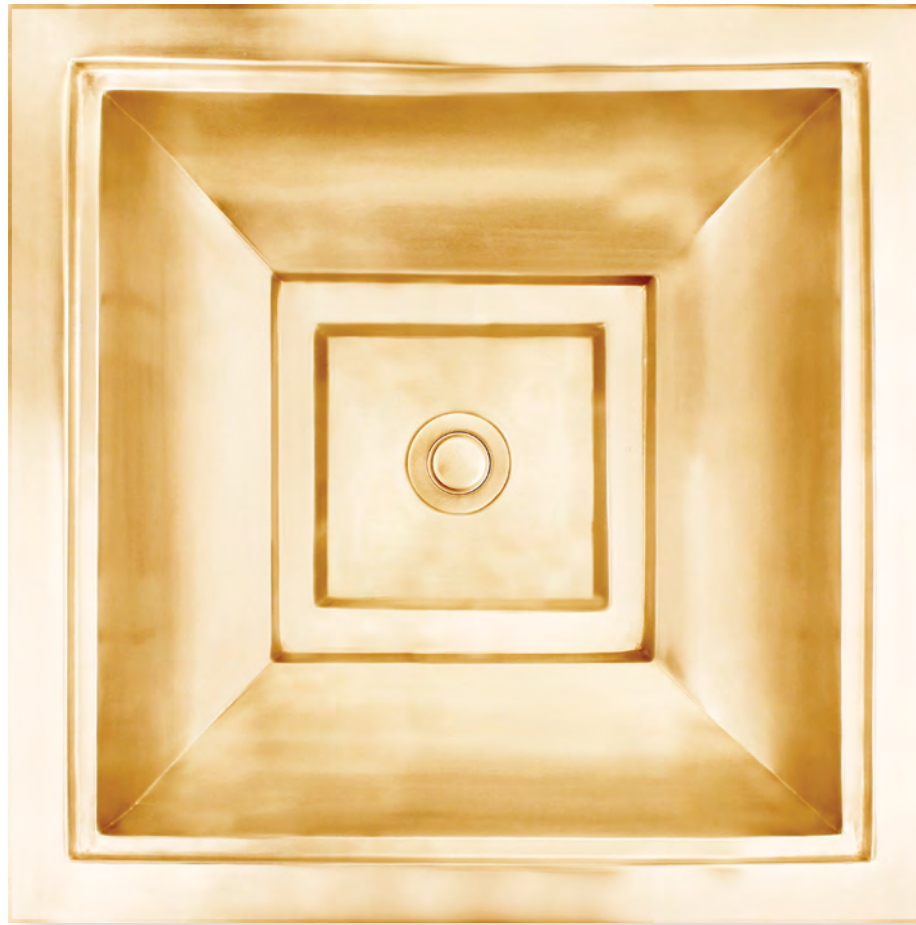

SATIN UNLACQUERED BRASS