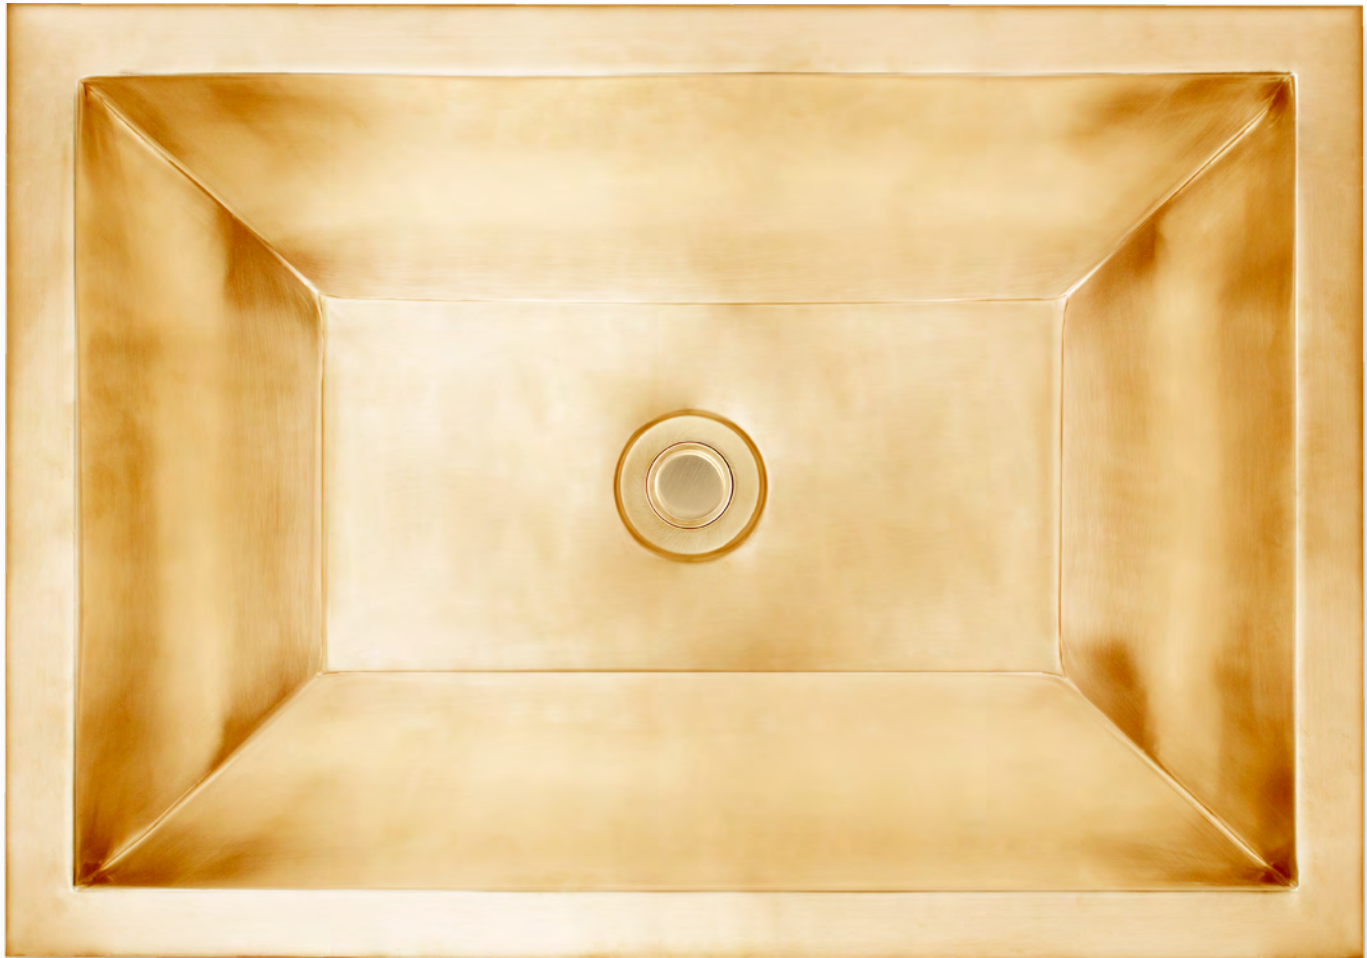

SATIN
UNLACQUERED BRASS