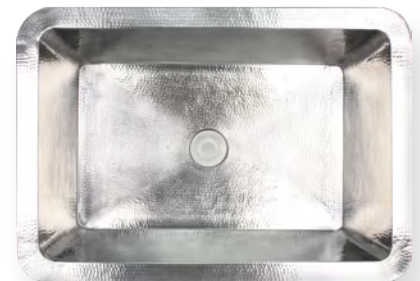

RECTANGULAR BOX

C054

POLISHED NICKEL

DARK BRONZE (COPPER)

WEATHERED COPPER

SATIN NICKEL

ITEM NUMBER	FINISH	OUTSIDE DIMENSIONS	INSIDE DIMENSIONS	DRAIN OPENING
C054 DB	DARK BRONZE	L 20" W 14" H 6"	L 18" W 12"	1.5"
C054 WC	WEATHERED COPPER	L 20" W 14" H 6"	L 18" W 12"	1.5"
C054 SN	SATIN NICKEL	L 20" W 14" H 6"	L 18" W 12"	1.5"
C054 PN	POLISHED NICKEL	L 20" W 14" H 6"	L 18" W 12"	1.5"