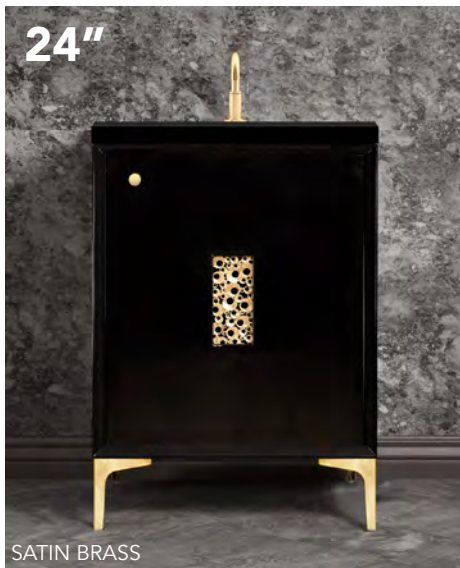

VAN30B-010PB SHOWN WITH OPTIONAL VT30B-01 VANITY TOP

HARDWARE & DOOR DETAILS
ON PAGES 668-669

24" VANITY

ITEM NUMBER	VANITY FINISH	HARDWARE FINISH	VANITY DIMENSIONS <i>with legs/without top</i>
VAN24B-010PB	BLACK	POLISHED BRASS	W 24" D 22" H 33.5"
VAN24B-010SB	BLACK	SATIN BRASS	W 24" D 22" H 33.5"
VAN24B-010PN	BLACK	POLISHED NICKEL	W 24" D 22" H 33.5"
VAN24B-010SN	BLACK	SATIN NICKEL	W 24" D 22" H 33.5"
VAN24B-010BC	BLACK	SATIN BLACK	W 24" D 22" H 33.5"