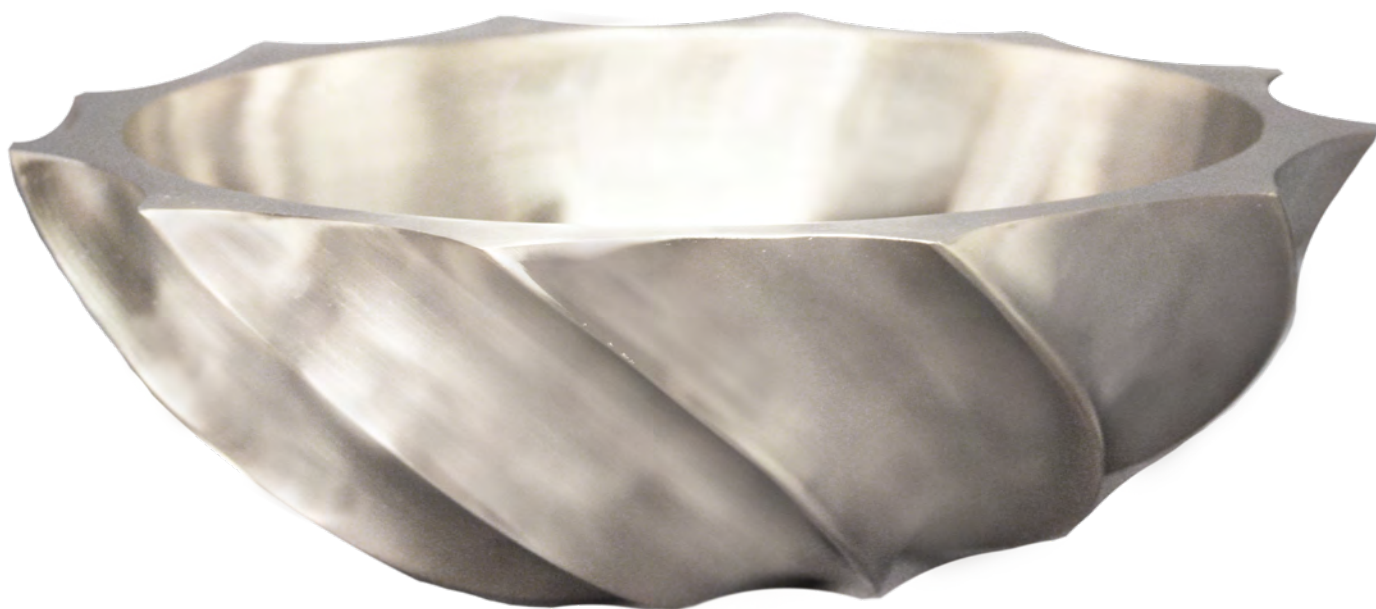

WAVE BOWL

B007

ANTIQUÉ
BRONZE

VINTAGE
BRASS

SATIN
UNLACQUERED BRASS

SATIN
WHITE BRONZE

POLISHED
WHITE BRONZE

ITEM NUMBER	FINISH	OUTSIDE DIMENSIONS	INSIDE DIMENSIONS	DRAIN OPENING
B007 AB	ANTIQUE BRONZE	L 17" W 17" H 6"	L 14" W 14"	1.5"
B007 VB	VINTAGE BRASS	L 17" W 17" H 6"	L 14" W 14"	1.5"
B007 UB	SATIN UNLACQUERED BRASS	L 17" W 17" H 6"	L 14" W 14"	1.5"
B007 WB	SATIN WHITE BRONZE (similar to SN)	L 17" W 17" H 6"	L 14" W 14"	1.5"
B007 P	POLISHED WHITE BRONZE (similar to PN)	L 17" W 17" H 6"	L 14" W 14"	1.5"