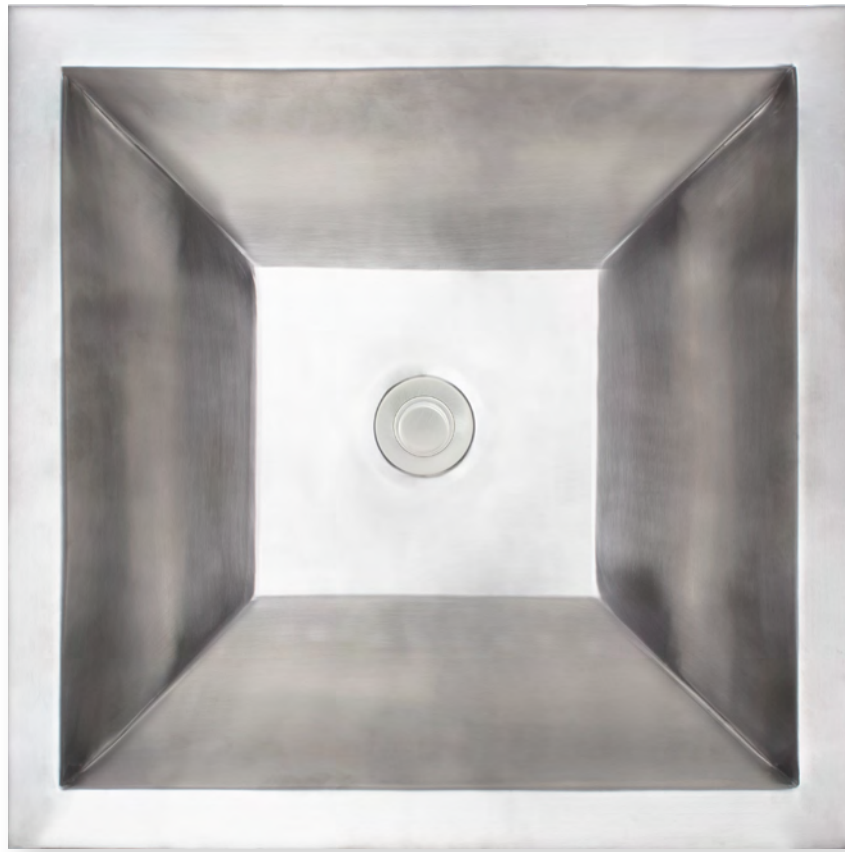

COCO SQUARE SMOOTH

BLD112

BUILDER'S SERIES - LAVATORY AND BAR/UTILITY

SATIN
STAINLESS STEEL