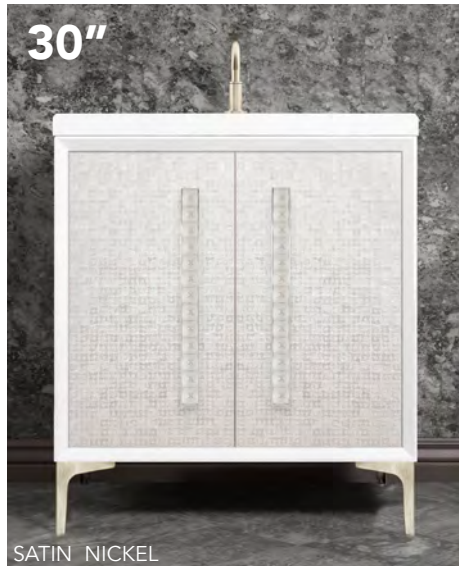

24" VANITY

ITEM NUMBER	VANITY FINISH	HARDWARE FINISH	GLASS FINISH	VANITY DIMENSIONS with legs/without top
VAN24W-018PB-BRS	WHITE	POLISHED BRASS	BRASS LEAF	W 24" D 22" H 33.5"
VAN24W-018SB-BRS	WHITE	SATIN BRASS	BRASS LEAF	W 24" D 22" H 33.5"
VAN24W-018PN-SLV	WHITE	POLISHED NICKEL	SILVER LEAF	W 24" D 22" H 33.5"
VAN24W-018SN-SLV	WHITE	SATIN NICKEL	SILVER LEAF	W 24" D 22" H 33.5"

24" VANITY TOPS optional

VT24W-01	24" WHITE VANITY TOP WITH 14" X 14" SINK OPENING AND 1 FAUCET HOLE
VT24W-03	24" WHITE VANITY TOP WITH 14" X 14" SINK OPENING AND 3 FAUCET HOLES (WIDESPREAD FAUCETS)

30" VANITY

ITEM NUMBER	VANITY FINISH	HARDWARE FINISH	GLASS FINISH	VANITY DIMENSIONS with legs/without top
VAN30W-018PB-BRS	WHITE	POLISHED BRASS	BRASS LEAF	W 30" D 22" H 33.5"
VAN30W-018SB-BRS	WHITE	SATIN BRASS	BRASS LEAF	W 30" D 22" H 33.5"
VAN30W-018PN-SLV	WHITE	POLISHED NICKEL	SILVER LEAF	W 30" D 22" H 33.5"
VAN30W-018SN-SLV	WHITE	SATIN NICKEL	SILVER LEAF	W 30" D 22" H 33.5"

30" VANITY TOPS optional

VT30W-01	30" WHITE VANITY TOP WITH 18" X 12" SINK OPENING AND 1 FAUCET HOLE
VT30W-03	30" WHITE VANITY TOP WITH 18" X 12" SINK OPENING AND 3 FAUCET HOLES (WIDESPREAD FAUCETS)

36" VANITY

ITEM NUMBER	VANITY FINISH	HARDWARE FINISH	GLASS FINISH	VANITY DIMENSIONS with legs/without top
VAN36W-018PB-BRS	WHITE	POLISHED BRASS	BRASS LEAF	W 36" D 22" H 33.5"
VAN36W-018SB-BRS	WHITE	SATIN BRASS	BRASS LEAF	W 36" D 22" H 33.5"
VAN36W-018PN-SLV	WHITE	POLISHED NICKEL	SILVER LEAF	W 36" D 22" H 33.5"
VAN36W-018SN-SLV	WHITE	SATIN NICKEL	SILVER LEAF	W 36" D 22" H 33.5"

36" VANITY TOPS optional

VT36W-01	36" WHITE VANITY TOP WITH 18" X 12" SINK OPENING AND 1 FAUCET HOLE
VT36W-03	36" WHITE VANITY TOP WITH 18" X 12" SINK OPENING AND 3 FAUCET HOLES (WIDESPREAD FAUCETS)