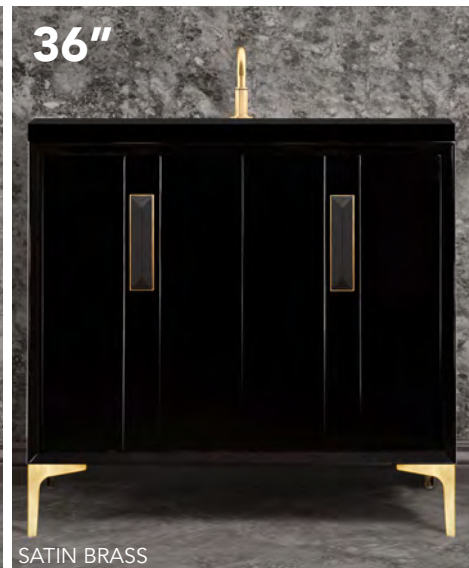

24" VANITY

ITEM NUMBER	VANITY FINISH	HARDWARE FINISH	GLASS FINISH	VANITY DIMENSIONS^{with legs/without top}
VAN24B-020PB-04	BLACK	POLISHED BRASS	BLACK	W 24" D 22" H 33.5"
VAN24B-020SB-04	BLACK	SATIN BRASS	BLACK	W 24" D 22" H 33.5"
VAN24B-020PN-04	BLACK	POLISHED NICKEL	BLACK	W 24" D 22" H 33.5"
VAN24B-020SN-04	BLACK	SATIN NICKEL	BLACK	W 24" D 22" H 33.5"
VAN24B-020BC-04	BLACK	SATIN BLACK	BLACK	W 24" D 22" H 33.5"

24" VANITY TOPS *optional*

VT24B-01	24" BLACK VANITY TOP WITH 14" X 14" SINK OPENING AND 1 FAUCET HOLE
VT24B-03	24" BLACK VANITY TOP WITH 14" X 14" SINK OPENING AND 3 FAUCET HOLES (WIDESPREAD FAUCETS)

30" VANITY

ITEM NUMBER	VANITY FINISH	HARDWARE FINISH	GLASS FINISH	VANITY DIMENSIONS^{with legs/without top}
VAN30B-020PB-04	BLACK	POLISHED BRASS	BLACK	W 30" D 22" H 33.5"
VAN30B-020SB-04	BLACK	SATIN BRASS	BLACK	W 30" D 22" H 33.5"
VAN30B-020PN-04	BLACK	POLISHED NICKEL	BLACK	W 30" D 22" H 33.5"
VAN30B-020SN-04	BLACK	SATIN NICKEL	BLACK	W 30" D 22" H 33.5"
VAN30B-020BC-04	BLACK	SATIN BLACK	BLACK	W 30" D 22" H 33.5"

30" VANITY TOPS *optional*

VT30B-01	30" BLACK VANITY TOP WITH 18" X 12" SINK OPENING AND 1 FAUCET HOLE
VT30B-03	30" BLACK VANITY TOP WITH 18" X 12" SINK OPENING AND 3 FAUCET HOLES (WIDESPREAD FAUCETS)

36" VANITY

ITEM NUMBER	VANITY FINISH	HARDWARE FINISH	GLASS FINISH	VANITY DIMENSIONS^{with legs/without top}
VAN36B-020PB-04	BLACK	POLISHED BRASS	BLACK	W 36" D 22" H 33.5"
VAN36B-020SB-04	BLACK	SATIN BRASS	BLACK	W 36" D 22" H 33.5"
VAN36B-020PN-04	BLACK	POLISHED NICKEL	BLACK	W 36" D 22" H 33.5"
VAN36B-020SN-04	BLACK	SATIN NICKEL	BLACK	W 36" D 22" H 33.5"
VAN36B-020BC-04	BLACK	SATIN BLACK	BLACK	W 36" D 22" H 33.5"

36" VANITY TOPS *optional*

VT36B-01	36" BLACK VANITY TOP WITH 18" X 12" SINK OPENING AND 1 FAUCET HOLE
VT36B-03	36" BLACK VANITY TOP WITH 18" X 12" SINK OPENING AND 3 FAUCET HOLES (WIDESPREAD FAUCETS)