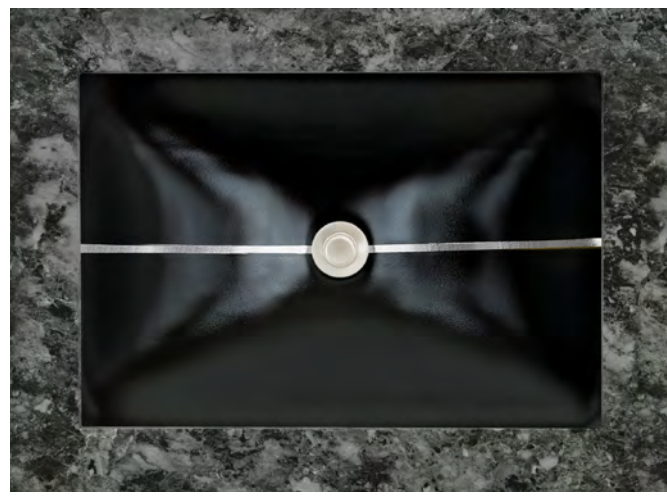

DUNE WITH STRIPE

AG15

RECTANGULAR WITH BLACK GLASS

UNDERMOUNT

BLACK GLASS WITH BRASS STRIPE

BLACK GLASS WITH GOLD STRIPE

BLACK GLASS WITH SILVER STRIPE

ITEM NUMBER	FINISH	OUTSIDE DIMENSIONS	INSIDE DIMENSIONS	DRAIN OPENING
AG15B-04BRS	BLACK WITH BRASS STRIPE	L 20" W 14" H 4"	L 18" W 12"	1.5"
AG15B-04GLD	BLACK WITH GOLD STRIPE	L 20" W 14" H 4"	L 18" W 12"	1.5"
AG15B-04SLV	BLACK WITH SILVER STRIPE	L 20" W 14" H 4"	L 18" W 12"	1.5"