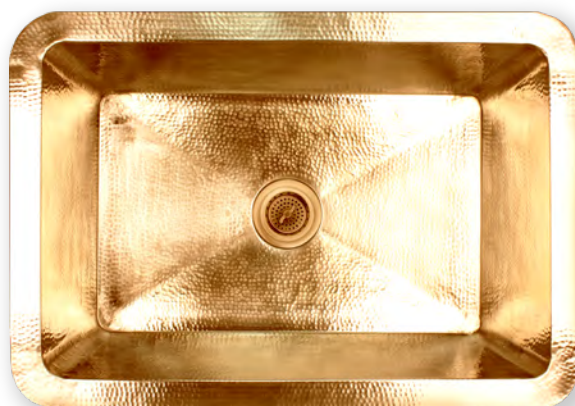

SATIN
UNLACQUERED BRASS

ITEM NUMBER	FINISH	OUTSIDE DIMENSIONS	INSIDE DIMENSIONS	DRAIN OPENING
C010 DB	DARK BRONZE	L 30" W 20" H 10"	L 27" W 17"	3.5"
C010 WC	WEATHERED COPPER	L 30" W 20" H 10"	L 27" W 17"	3.5"
C010 SS	SATIN STAINLESS STEEL	L 30" W 20" H 10"	L 27" W 17"	3.5"
C010 UB	SATIN UNLACQUERED BRASS	L 30" W 20" H 10"	L 27" W 17"	3.5"