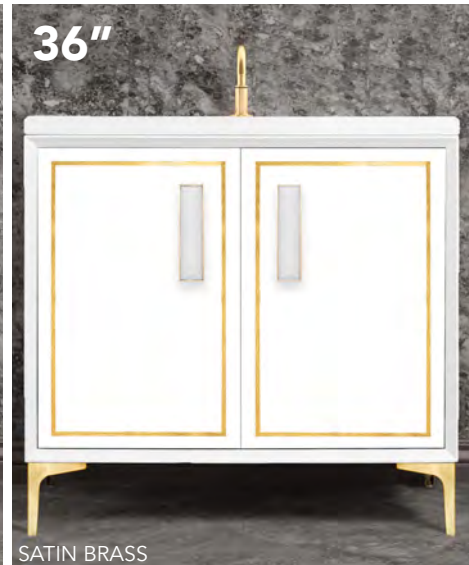

VAN30W-024PB-01 SHOWN WITH OPTIONAL VT30W-01 VANITY TOP

DOOR DETAILS PAGE 572
HARDWARE DETAILS PAGES 575

WHITE VANITIES WITH ARTISAN GLASS HARDWARE

24" VANITY

ITEM NUMBER	VANITY FINISH	HARDWARE FINISH	GLASS FINISH	VANITY DIMENSIONS ^{with legs/without top}
VAN24W-024PB-01	WHITE	POLISHED BRASS	WHITE	W 24" D 22" H 33.5"
VAN24W-024SB-01	WHITE	SATIN BRASS	WHITE	W 24" D 22" H 33.5"