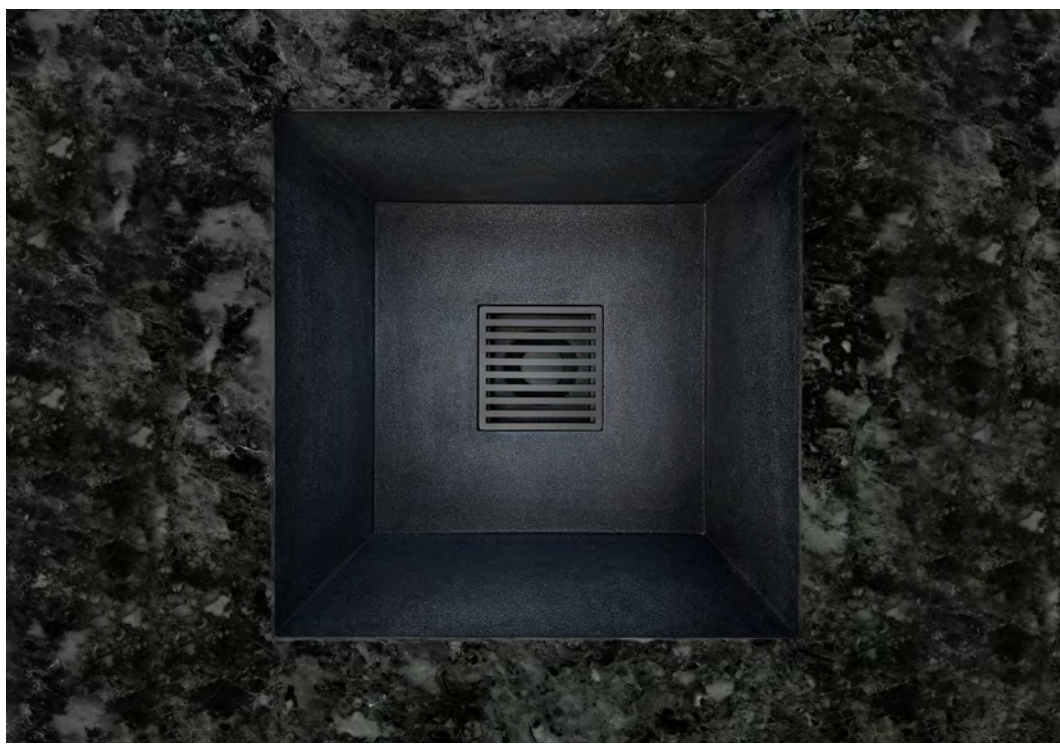

UNDERMOUNT BLACK CONCRETE WITH DECORATIVE GRATE OPTIONS
AC07UM BLK shown with GS007 BCS SQUARE BARS GRATE