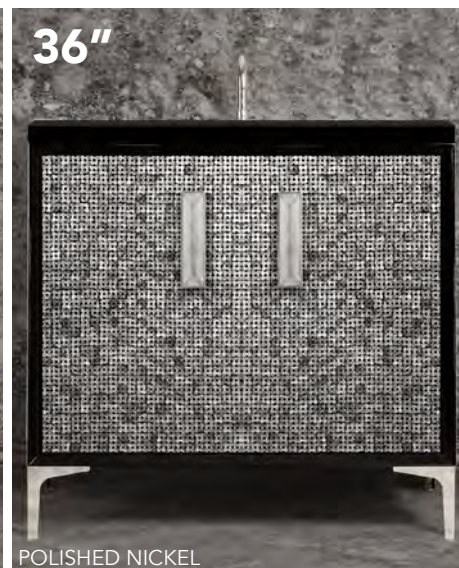

24" VANITY

ITEM NUMBER	VANITY FINISH	HARDWARE FINISH	GLASS FINISH	VANITY DIMENSIONS with legs/without top
VAN24B-016PB-BRS	BLACK	POLISHED BRASS	BRASS LEAF	W 24" D 22" H 33.5"
VAN24B-016SB-BRS	BLACK	SATIN BRASS	BRASS LEAF	W 24" D 22" H 33.5"
VAN24B-016PN-SLV	BLACK	POLISHED NICKEL	SILVER LEAF	W 24" D 22" H 33.5"
VAN24B-016SN-SLV	BLACK	SATIN NICKEL	SILVER LEAF	W 24" D 22" H 33.5"

24" VANITY TOPS optional

VT24B-01	24" BLACK VANITY TOP WITH 14" X 14" SINK OPENING AND 1 FAUCET HOLE
VT24B-03	24" BLACK VANITY TOP WITH 14" X 14" SINK OPENING AND 3 FAUCET HOLES (WIDESPREAD FAUCETS)

30" VANITY

ITEM NUMBER	VANITY FINISH	HARDWARE FINISH	GLASS FINISH	VANITY DIMENSIONS with legs/without top
VAN30B-016PB-BRS	BLACK	POLISHED BRASS	BRASS LEAF	W 30" D 22" H 33.5"
VAN30B-016SB-BRS	BLACK	SATIN BRASS	BRASS LEAF	W 30" D 22" H 33.5"
VAN30B-016PN-SLV	BLACK	POLISHED NICKEL	SILVER LEAF	W 30" D 22" H 33.5"
VAN30B-016SN-SLV	BLACK	SATIN NICKEL	SILVER LEAF	W 30" D 22" H 33.5"

30" VANITY TOPS optional

VT30B-01	30" BLACK VANITY TOP WITH 18" X 12" SINK OPENING AND 1 FAUCET HOLE
VT30B-03	30" BLACK VANITY TOP WITH 18" X 12" SINK OPENING AND 3 FAUCET HOLES (WIDESPREAD FAUCETS)

36" VANITY

ITEM NUMBER	VANITY FINISH	HARDWARE FINISH	GLASS FINISH	VANITY DIMENSIONS with legs/without top
VAN36B-016PB-BRS	BLACK	POLISHED BRASS	BRASS LEAF	W 36" D 22" H 33.5"
VAN36B-016SB-BRS	BLACK	SATIN BRASS	BRASS LEAF	W 36" D 22" H 33.5"
VAN36B-016PN-SLV	BLACK	POLISHED NICKEL	SILVER LEAF	W 36" D 22" H 33.5"
VAN36B-016SN-SLV	BLACK	SATIN NICKEL	SILVER LEAF	W 36" D 22" H 33.5"

36" VANITY TOPS optional

VT36B-01	36" BLACK VANITY TOP WITH 18" X 12" SINK OPENING AND 1 FAUCET HOLE
VT36B-03	36" BLACK VANITY TOP WITH 18" X 12" SINK OPENING AND 3 FAUCET HOLES (WIDESPREAD FAUCETS)