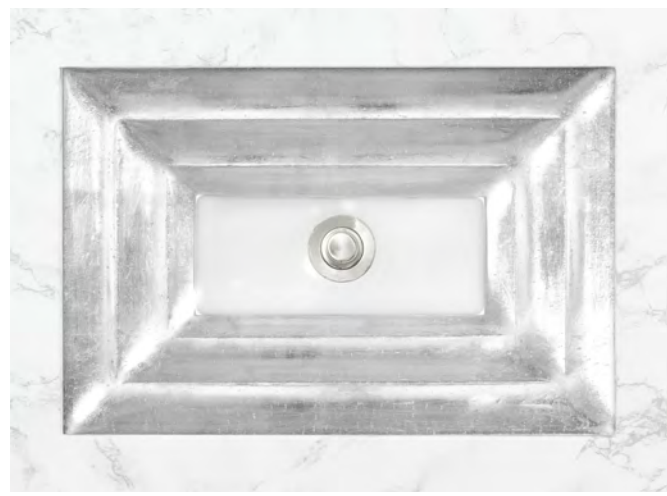

ÉGLOMISÉ WITH WINDOW

AG10

RECTANGULAR WITH WHITE GLASS

UNDERMOUNT

BRASS WITH WHITE WINDOW

GOLD WITH WHITE WINDOW

SILVER WITH WHITE WINDOW

ITEM NUMBER	FINISH	OUTSIDE DIMENSIONS	INSIDE DIMENSIONS	DRAIN OPENING
AG10A-01BRS	BRASS WITH WHITE WINDOW	L 18" W 12" H 4"	L 15.5" W 10"	1.5"
AG10A-01GLD	GOLD WITH WHITE WINDOW	L 18" W 12" H 4"	L 15.5" W 10"	1.5"
AG10A-01SLV	SILVER WITH WHITE WINDOW	L 18" W 12" H 4"	L 15.5" W 10"	1.5"