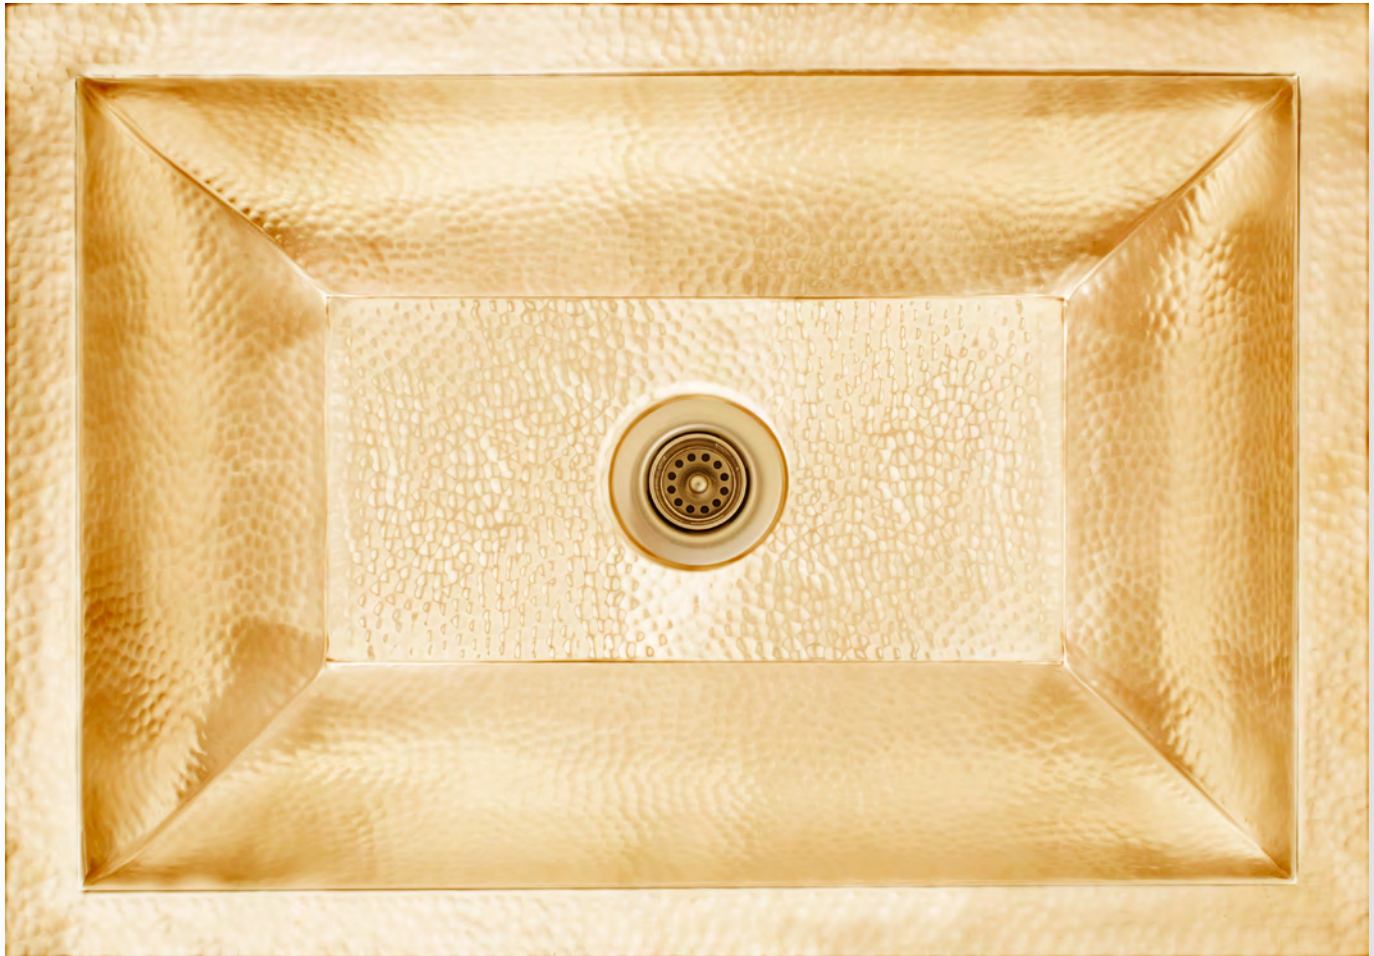

COCO HAMMERED

BLD107-2

BUILDER'S SERIES - LAVATORY AND BAR/UTILITY

SATIN
UNLACQUERED BRASS