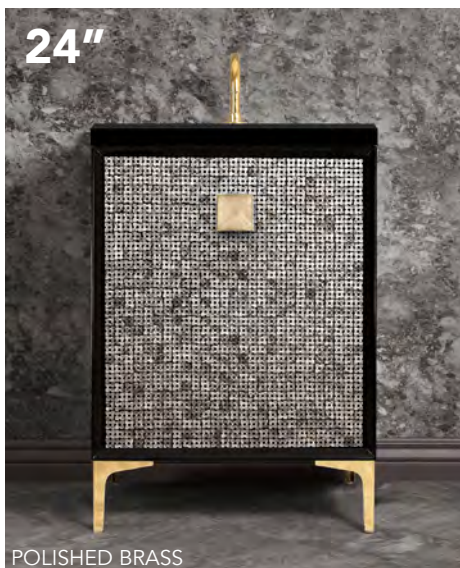

24" VANITY

ITEM NUMBER	VANITY FINISH	HARDWARE FINISH	GLASS FINISH	VANITY DIMENSIONS with legs/without top
VAN24B-015PB-BRS	BLACK	POLISHED BRASS	BRASS LEAF	W 24" D 22" H 33.5"
VAN24B-015SB-BRS	BLACK	SATIN BRASS	BRASS LEAF	W 24" D 22" H 33.5"
VAN24B-015PN-SLV	BLACK	POLISHED NICKEL	SILVER LEAF	W 24" D 22" H 33.5"
VAN24B-015SN-SLV	BLACK	SATIN NICKEL	SILVER LEAF	W 24" D 22" H 33.5"

24" VANITY TOPS optional

VT24B-01	24" BLACK VANITY TOP WITH 14" X 14" SINK OPENING AND 1 FAUCET HOLE
VT24B-03	24" BLACK VANITY TOP WITH 14" X 14" SINK OPENING AND 3 FAUCET HOLES (WIDESPREAD FAUCETS)

30" VANITY

ITEM NUMBER	VANITY FINISH	HARDWARE FINISH	GLASS FINISH	VANITY DIMENSIONS with legs/without top
VAN30B-015PB-BRS	BLACK	POLISHED BRASS	BRASS LEAF	W 30" D 22" H 33.5"
VAN30B-015SB-BRS	BLACK	SATIN BRASS	BRASS LEAF	W 30" D 22" H 33.5"
VAN30B-015PN-SLV	BLACK	POLISHED NICKEL	SILVER LEAF	W 30" D 22" H 33.5"
VAN30B-015SN-SLV	BLACK	SATIN NICKEL	SILVER LEAF	W 30" D 22" H 33.5"

30" VANITY TOPS optional

VT30B-01	30" BLACK VANITY TOP WITH 18" X 12" SINK OPENING AND 1 FAUCET HOLE
VT30B-03	30" BLACK VANITY TOP WITH 18" X 12" SINK OPENING AND 3 FAUCET HOLES (WIDESPREAD FAUCETS)

36" VANITY

ITEM NUMBER	VANITY FINISH	HARDWARE FINISH	GLASS FINISH	VANITY DIMENSIONS with legs/without top
VAN36B-015PB-BRS	BLACK	POLISHED BRASS	BRASS LEAF	W 36" D 22" H 33.5"
VAN36B-015SB-BRS	BLACK	SATIN BRASS	BRASS LEAF	W 36" D 22" H 33.5"
VAN36B-015PN-SLV	BLACK	POLISHED NICKEL	SILVER LEAF	W 36" D 22" H 33.5"
VAN36B-015SN-SLV	BLACK	SATIN NICKEL	SILVER LEAF	W 36" D 22" H 33.5"

36" VANITY TOPS optional

VT36B-01	36" BLACK VANITY TOP WITH 18" X 12" SINK OPENING AND 1 FAUCET HOLE
VT36B-03	36" BLACK VANITY TOP WITH 18" X 12" SINK OPENING AND 3 FAUCET HOLES (WIDESPREAD FAUCETS)