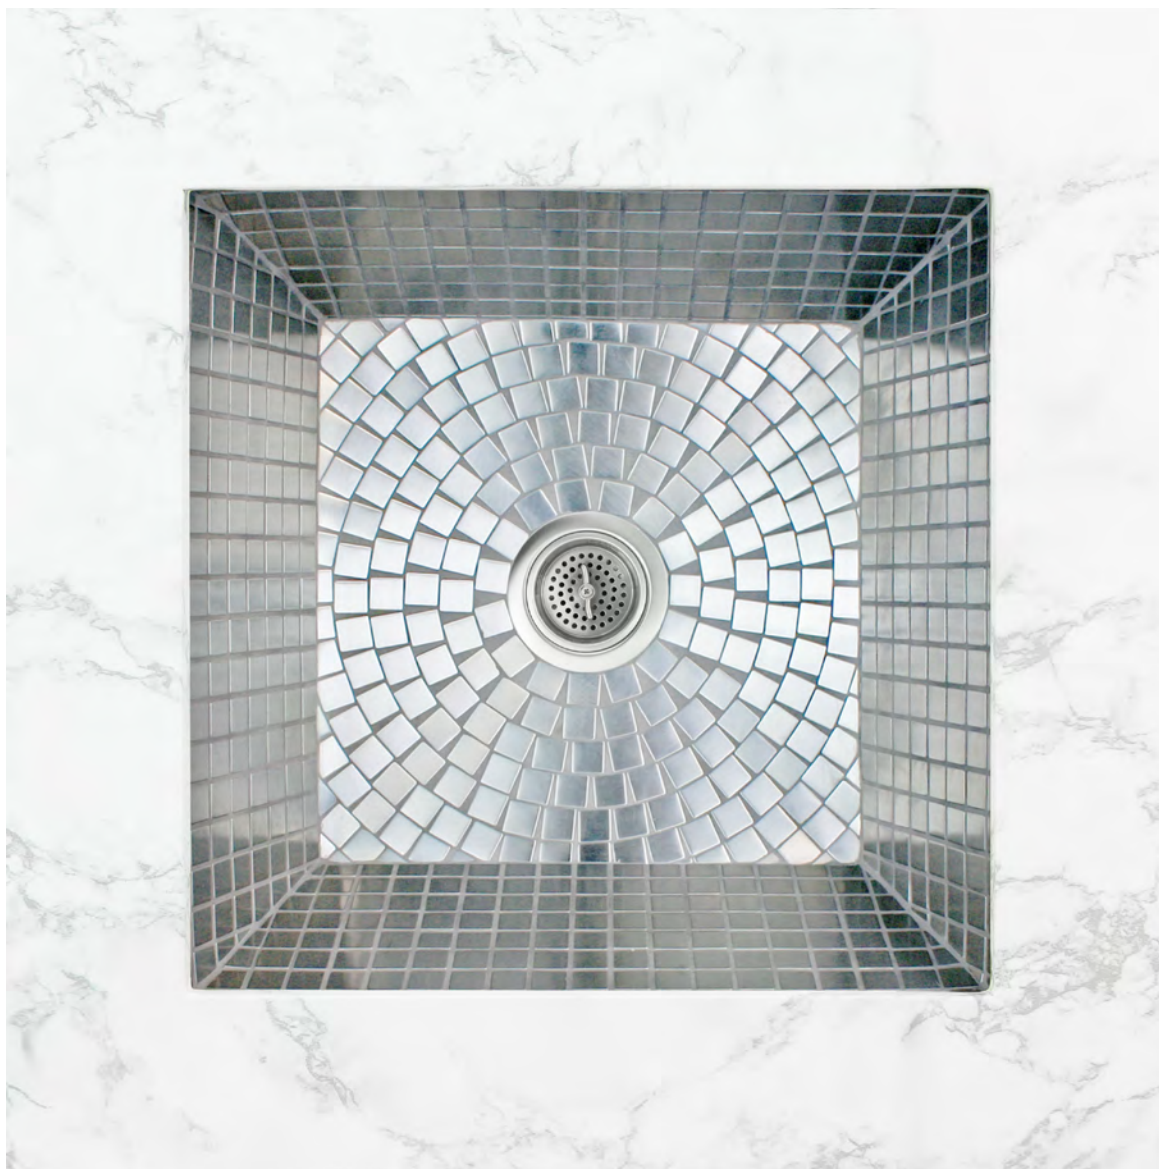

UNDERMOUNT

DETAILS

- HAND-HAMMERED METAL SINK BASE
- HAND-LAID MOSAIC TILES
- EACH SINK IS HAND-CRAFTED, SINK FINISHES WILL VARY
- DIMENSIONS WILL VARY
- DUE TO THE HANDMADE NATURE OF EACH PRODUCT, TEMPLATES ARE NOT PROVIDED
- NO OVERFLOW
- SPECIFY DRAIN SELECTION WHEN ORDERING

AVAILABLE DRAINS (INCLUDED IN PRICE)

- D001 SN - BAR DRAIN
- D003 SS - 3.5" BASKET STRAINER
- D004 SN - GRID STRAINER
- D005 SN - LIFT AND TURN
- D007 SS - DISPOSAL FLANGE WITH STOPPER
- ANY DECORATIVE GRID STRAINER MODELS D011 THROUGH D017
- ANY DECORATIVE GRID STRAINER MODELS D051 THROUGH D057
- ANY DECORATIVE GRID STRAINER MODELS D071 THROUGH D077
- **DRAIN IS GROUTED INTO SINK**

ITEM NUMBER	FINISH	OUTSIDE DIMENSIONS	INSIDE DIMENSIONS	DRAIN OPENING
V051 UM	UNDERMOUNT (SS)	L 16" W 16" H 8"	L 14" W 14"	1.5", 2", 3.5"
V051 SS	SATIN STAINLESS STEEL	L 16" W 16" H 8"	L 14" W 14"	1.5", 2", 3.5"