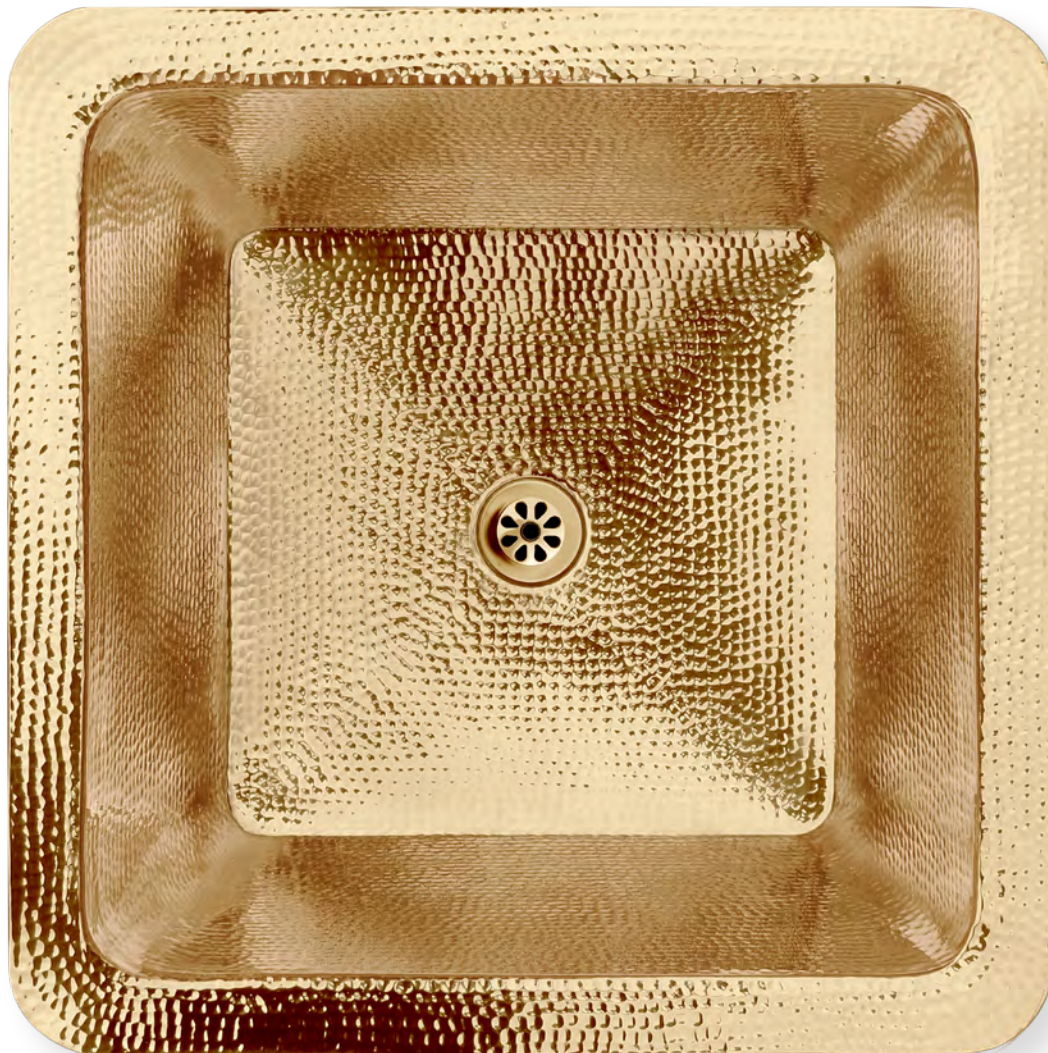

LARGE SQUARE

C007

POLISHED
UNLACQUERED BRASS

SATIN
UNLACQUERED BRASS

ITEM NUMBER	FINISH	OUTSIDE DIMENSIONS	INSIDE DIMENSIONS	DRAIN OPENING
C007 UB	SATIN UNLACQUERED BRASS	L 20" W 20" H 10"	L 17" W 17"	1.5"
C007 PB	POLISHED UNLACQUERED BRASS	L 20" W 20" H 10"	L 17" W 17"	1.5"