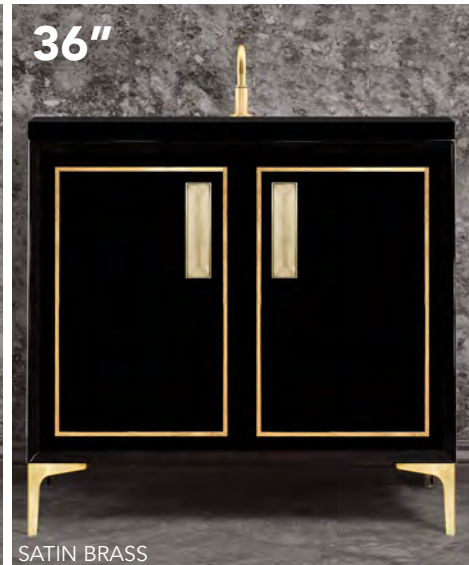

24" VANITY

ITEM NUMBER	VANITY FINISH	HARDWARE FINISH	GLASS FINISH	VANITY DIMENSIONS^{with legs/without top}
VAN24B-024PB-BRS	BLACK	POLISHED BRASS	BRASS LEAF	W 24" D 22" H 33.5"
VAN24B-024SB-BRS	BLACK	SATIN BRASS	BRASS LEAF	W 24" D 22" H 33.5"

24" VANITY TOPS *optional*

VT24B-01	24" BLACK VANITY TOP WITH 14" X 14" SINK OPENING AND 1 FAUCET HOLE
VT24B-03	24" BLACK VANITY TOP WITH 14" X 14" SINK OPENING AND 3 FAUCET HOLES (WIDESPREAD FAUCETS)

30" VANITY

ITEM NUMBER	VANITY FINISH	HARDWARE FINISH	GLASS FINISH	VANITY DIMENSIONS^{with legs/without top}
VAN30B-024PB-BRS	BLACK	POLISHED BRASS	BRASS LEAF	W 30" D 22" H 33.5"
VAN30B-024SB-BRS	BLACK	SATIN BRASS	BRASS LEAF	W 30" D 22" H 33.5"

30" VANITY TOPS *optional*

VT30B-01	30" BLACK VANITY TOP WITH 18" X 12" SINK OPENING AND 1 FAUCET HOLE
VT30B-03	30" BLACK VANITY TOP WITH 18" X 12" SINK OPENING AND 3 FAUCET HOLES (WIDESPREAD FAUCETS)

36" VANITY

ITEM NUMBER	VANITY FINISH	HARDWARE FINISH	GLASS FINISH	VANITY DIMENSIONS^{with legs/without top}
VAN36B-024PB-BRS	BLACK	POLISHED BRASS	BRASS LEAF	W 36" D 22" H 33.5"
VAN36B-024SB-BRS	BLACK	SATIN BRASS	BRASS LEAF	W 36" D 22" H 33.5"

36" VANITY TOPS *optional*

VT36B-01	36" BLACK VANITY TOP WITH 18" X 12" SINK OPENING AND 1 FAUCET HOLE
VT36B-03	36" BLACK VANITY TOP WITH 18" X 12" SINK OPENING AND 3 FAUCET HOLES (WIDESPREAD FAUCETS)