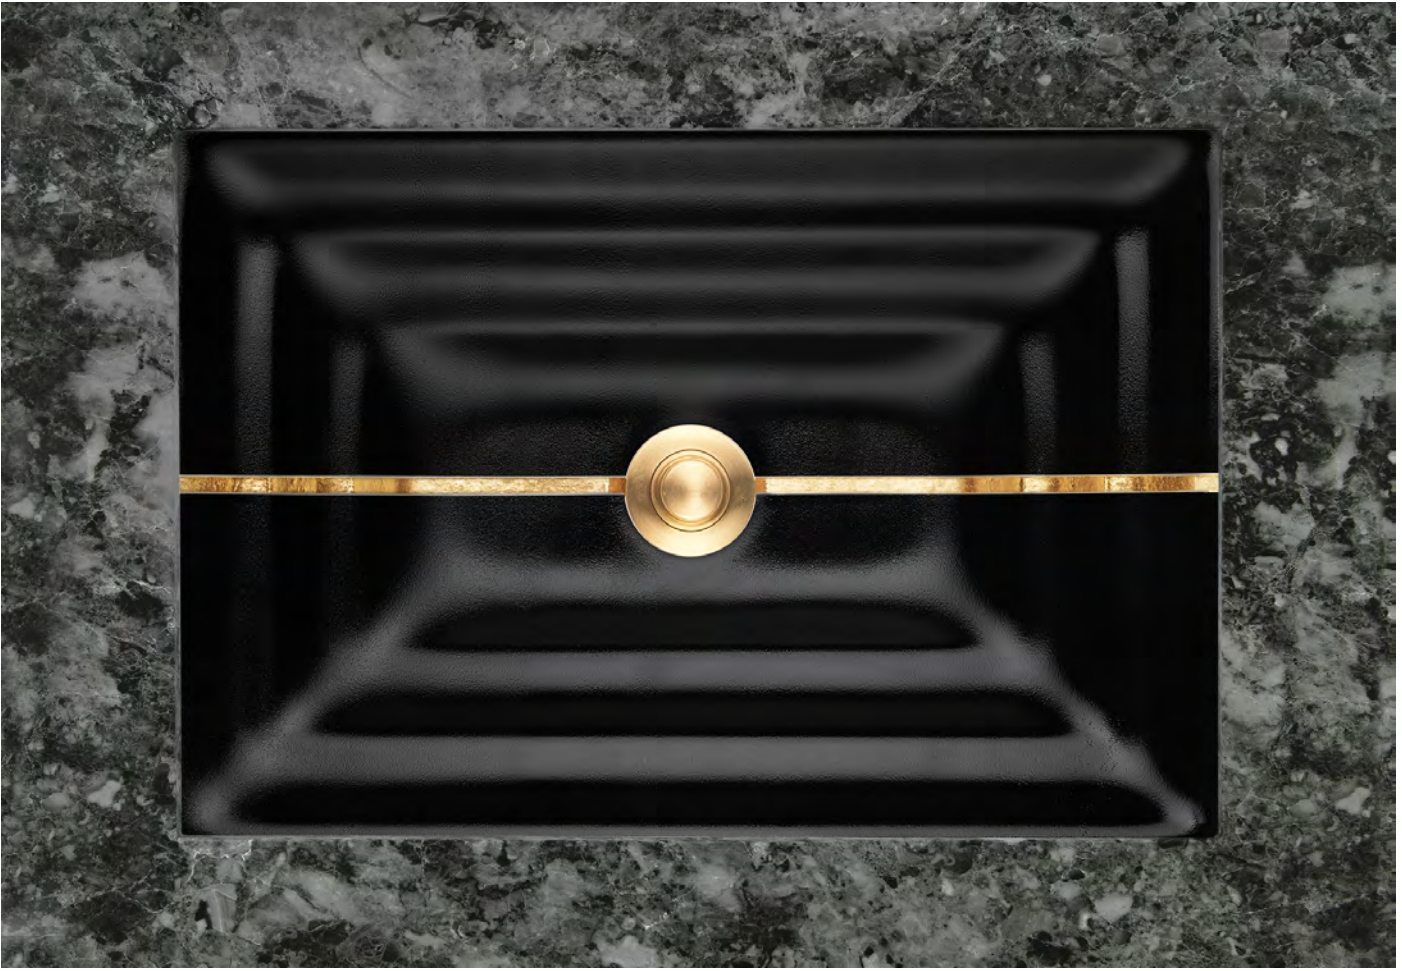

STRIPE

AG01

RECTANGULAR WITH BLACK GLASS

UNDERMOUNT

BLACK GLASS WITH BRASS STRIPE