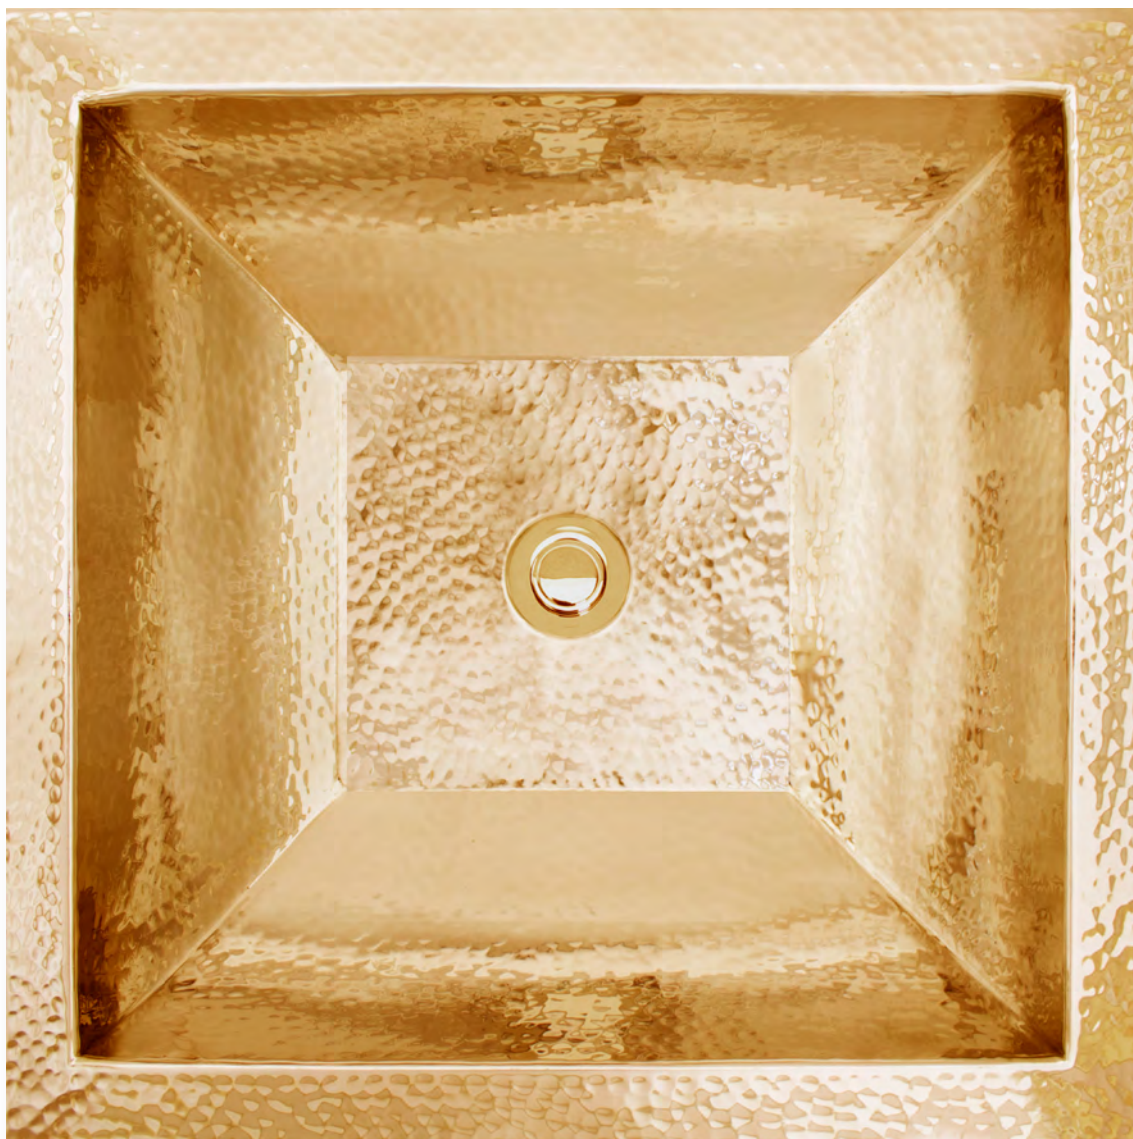

COCO SQUARE HAMMERED

BLD113

BUILDER'S SERIES - LAVATORY AND BAR/UTILITY

SATIN
UNLACQUERED BRASS

SATIN
STAINLESS STEEL

POLISHED
STAINLESS STEEL

POLISHED
UNLACQUERED BRASS

ITEM NUMBER	FINISH	OUTSIDE DIMENSIONS	INSIDE DIMENSIONS	DRAIN OPENING
BLD113 UB	SATIN UNLACQUERED BRASS	L 16" W 16" H 6.5"	L 14" W 14"	1.5"
BLD113 PB	POLISHED UNLACQUERED BRASS	L 16" W 16" H 6.5"	L 14" W 14"	1.5"
BLD113 SS	SATIN STAINLESS STEEL	L 16" W 16" H 6.5"	L 14" W 14"	1.5"
BLD113 PS	POLISHED STAINLESS STEEL	L 16" W 16" H 6.5"	L 14" W 14"	1.5"