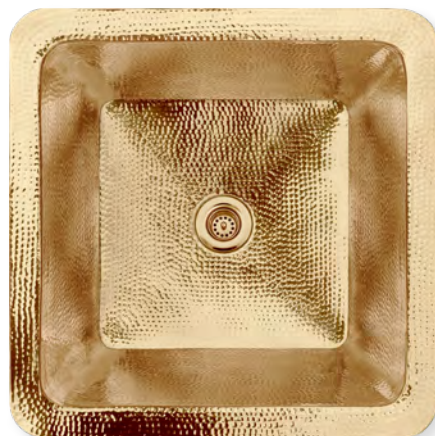

POLISHED
UNLACQUERED BRASS