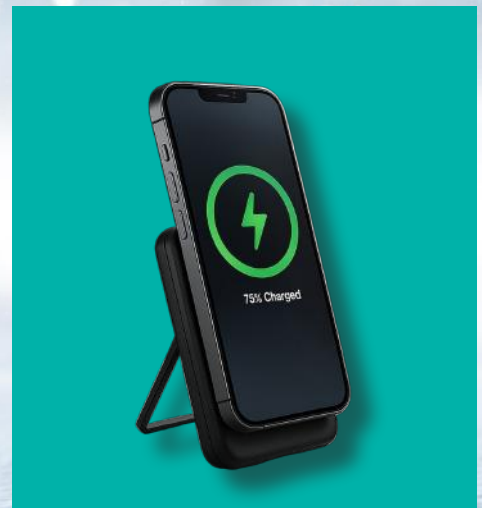

Holiday Gift Guide 2025