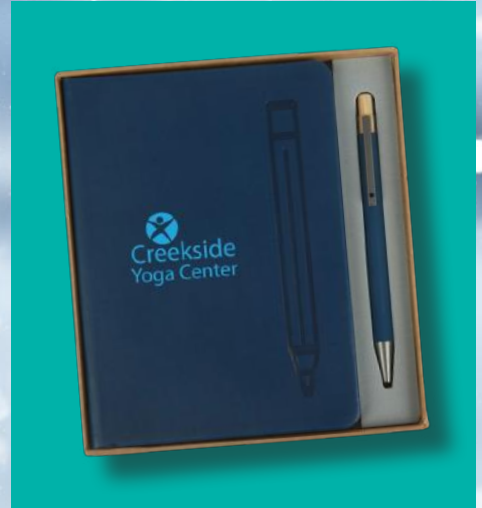

# Holiday Gift Guide 2025

JOHN CHIPOLETTI'S PICKS

## FUJIFILM INSTAX MINI 12 CAMERA BUNDLE

The bubbly INSTAX MINI 12 instant camera brings joy, creativity, and color in five cute tones. It's simple to use with automatic exposure, flash control, and easy modes like Close-up. A built-in selfie mirror makes self-portraits a snap, and your photo ejects in seconds with a 90-second development time.

## TARGUS BLUETOOTH KEYBOARD

This wireless folding keyboard is lightweight, pocket-sized, and features an ergonomic split design. With Bluetooth 5.1, multi-device connectivity, and a rechargeable 100 mAh battery, it's perfect for working on the go.