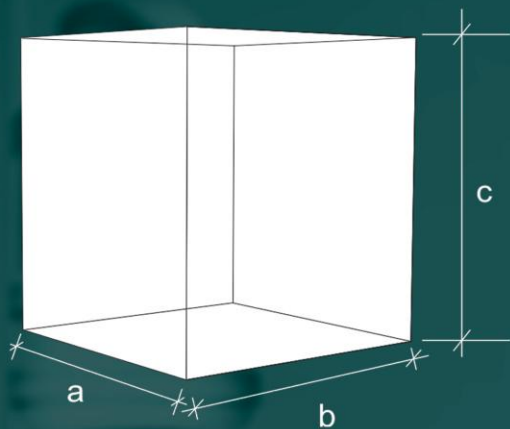

Technical Drawing and Dimensions Of

WATER DISPENSER

Ukuran Box

a = 30 cm
b = 29.5 cm
c = 25 cm

* Berat Incl. Box = 4.5 kg