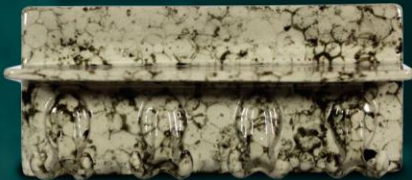

BA-139K
(Wall-mounted Kitchen Appliance)

COLOR SELECTION : ● BEIGE ● DARKBROWN/MARBLE ● WHITE/SPECKLES