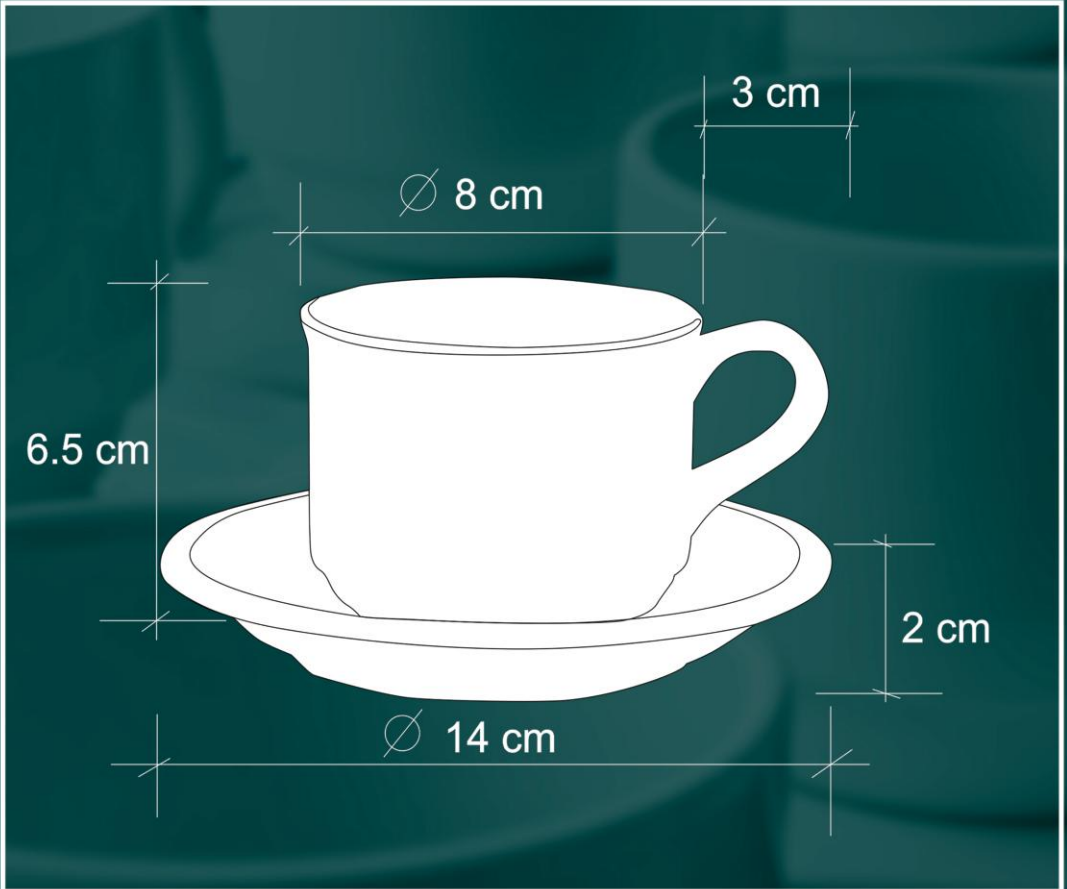

Green

Yellow

Chocolate

**Light
Green**

Purple

Technical Drawing and Dimension Of

CUP & SAUCER

JENIS PRODUK	KODE	ISI (Pcs)	UKURAN OUTER BOX	BERAT
CNS	-	6	440 X 365 X 335 mm	17 Kg