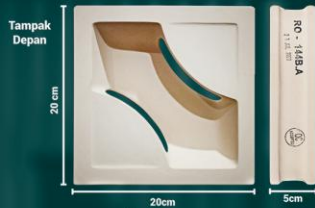

Color Selection :

Tobacco

Beige

White

Technical Drawing and Dimensions Of

ROSTER

Tampak Depan
Tampak Samping

Berat : 1.45 Kg