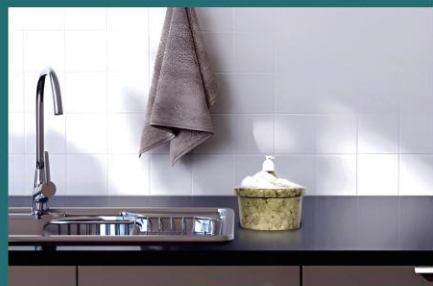

Create Your Cooking Experience With

KITCHEN ACCESSORIES