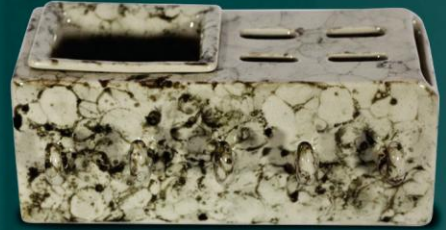

AD-2502 A/B
(Kitchen Drainer + Organizer)