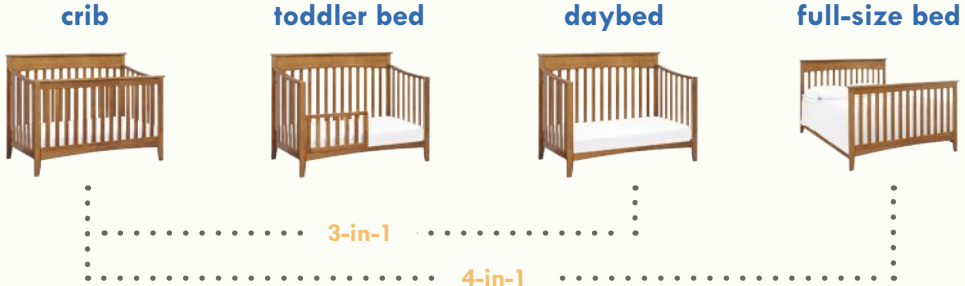

# 5 crib features to consider

## 1. convertible options

Seamlessly transition from newborn to big kid! All DaVinci cribs are easily convertible and designed to last into their teens.

(Conversion kits are sold separately)

## 2. adjustable mattress height

Cribs that grow as fast as they do! DaVinci cribs are built with 4 adjustable mattress positions to withstand even the most active babies! The mattress height should be lowered as your little one begins to sit and stand to reduce risk of climbing out.