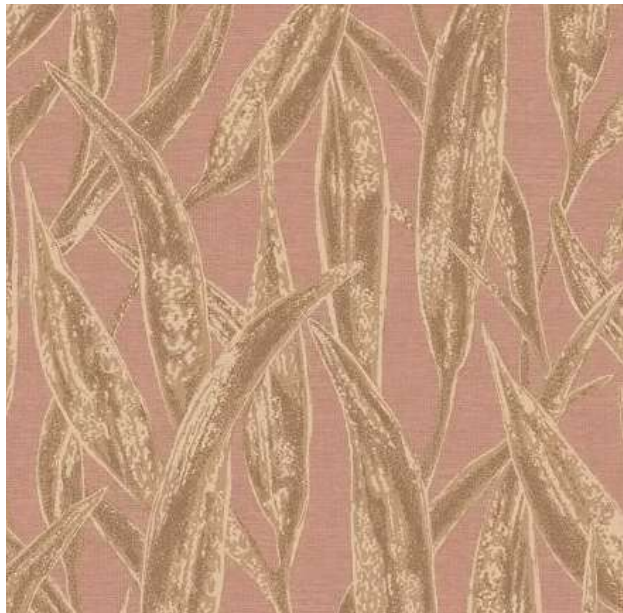

NGC nafees
walls • floors • fabrics

WATERFRONT

Eijffinger[®]
Decorating
the world

ABOUT THE BRAND

With outspoken and colourful designs for wallpaper and fabrics, we would like to make your world more beautiful. At Eijffinger this has been its goal for over 145 years. In all these years, curiosity, creativity and desire for innovation have remained unchanged. Eijffinger is always interested in the latest decorating trends, the latest colour, designs and material innovations.

ABOUT WALLPOWER FAVOURITES

Waterfront is a collection of reflection and serenity. Dried meadow blossoms in screen print, the delicate pattern of a lapwing's egg on a matte background. Wild cloudscapes, heads of foam curling on the surface of the water.