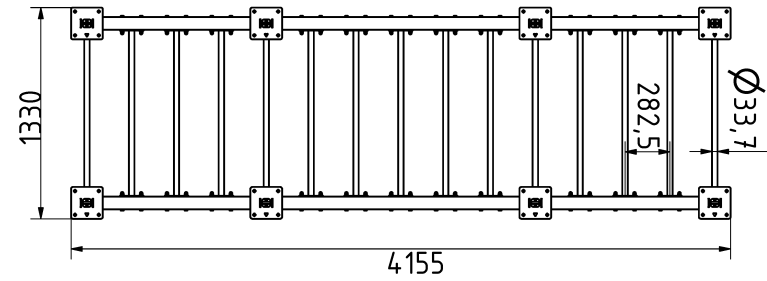

BESTRONG

bestrongworld
bestrongworld
global.bestrong.com
info@bestrong.com