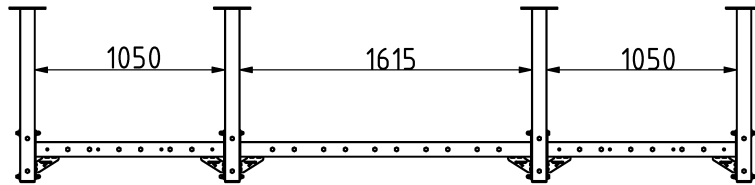

BESTRONG

bestrongworld
bestrongworld
global.bestrong.com
info@bestrong.com