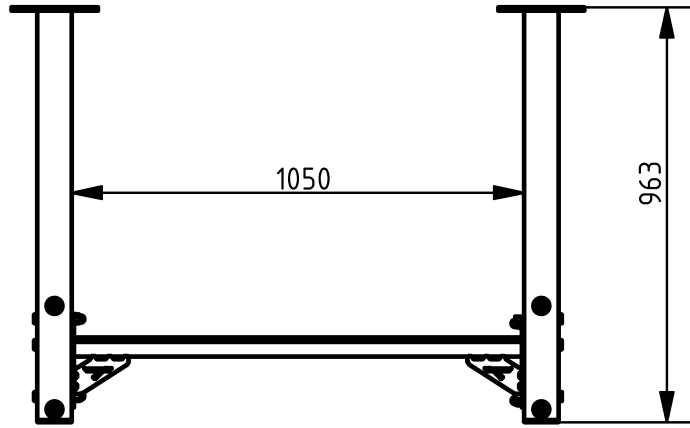

BESTRONG

bestrongworld
bestrongworld
global.bestrong.com
info@bestrong.com