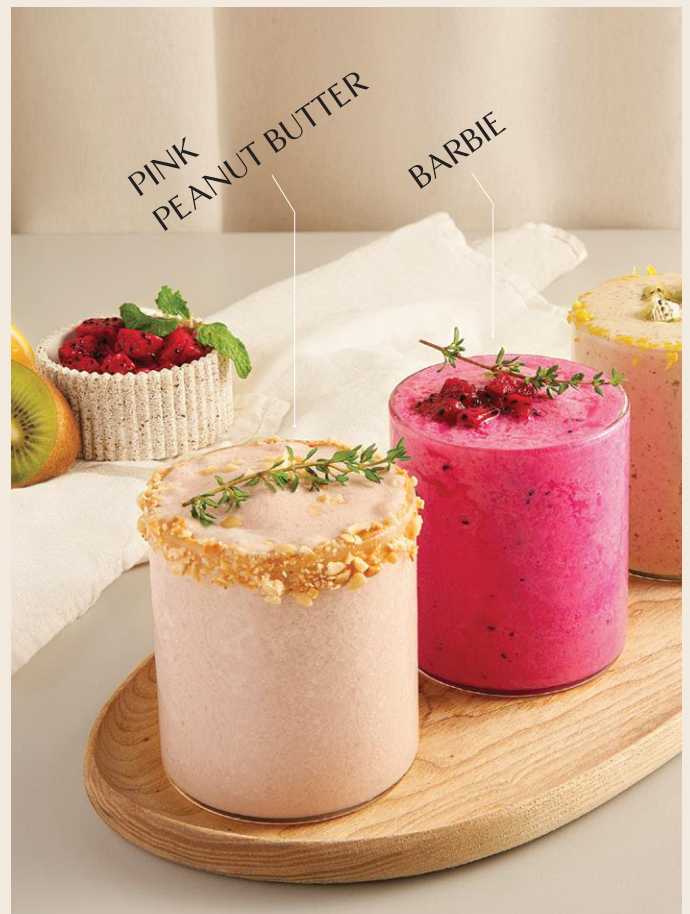

Summer WITH RAUM

FRAPPUCCINO

Matcha Frappuccino	100,000	SOLD OUT
Choco Frappuccino	100,000	SOLD OUT

SMOOTHIES

Barbie Mango, Dragon Fruit, Milk	80,000	SOLD OUT
Pink Peanut Butter Strawberry, Banana, Peanut, Peanut Butter	100,000	SOLD OUT