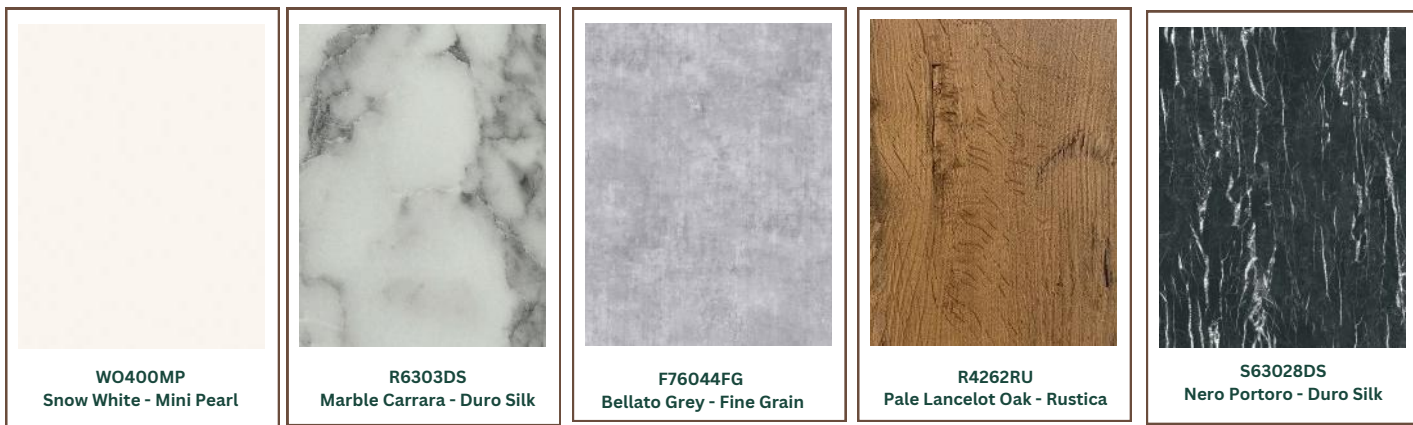

Note: images are only a representative of the colours. We highly recommend you view a real sample when making your final selection.

39 mm QUADRA 3 mm Radius - Builders Range Price List

DUROPAL

TEXTURE FINISH