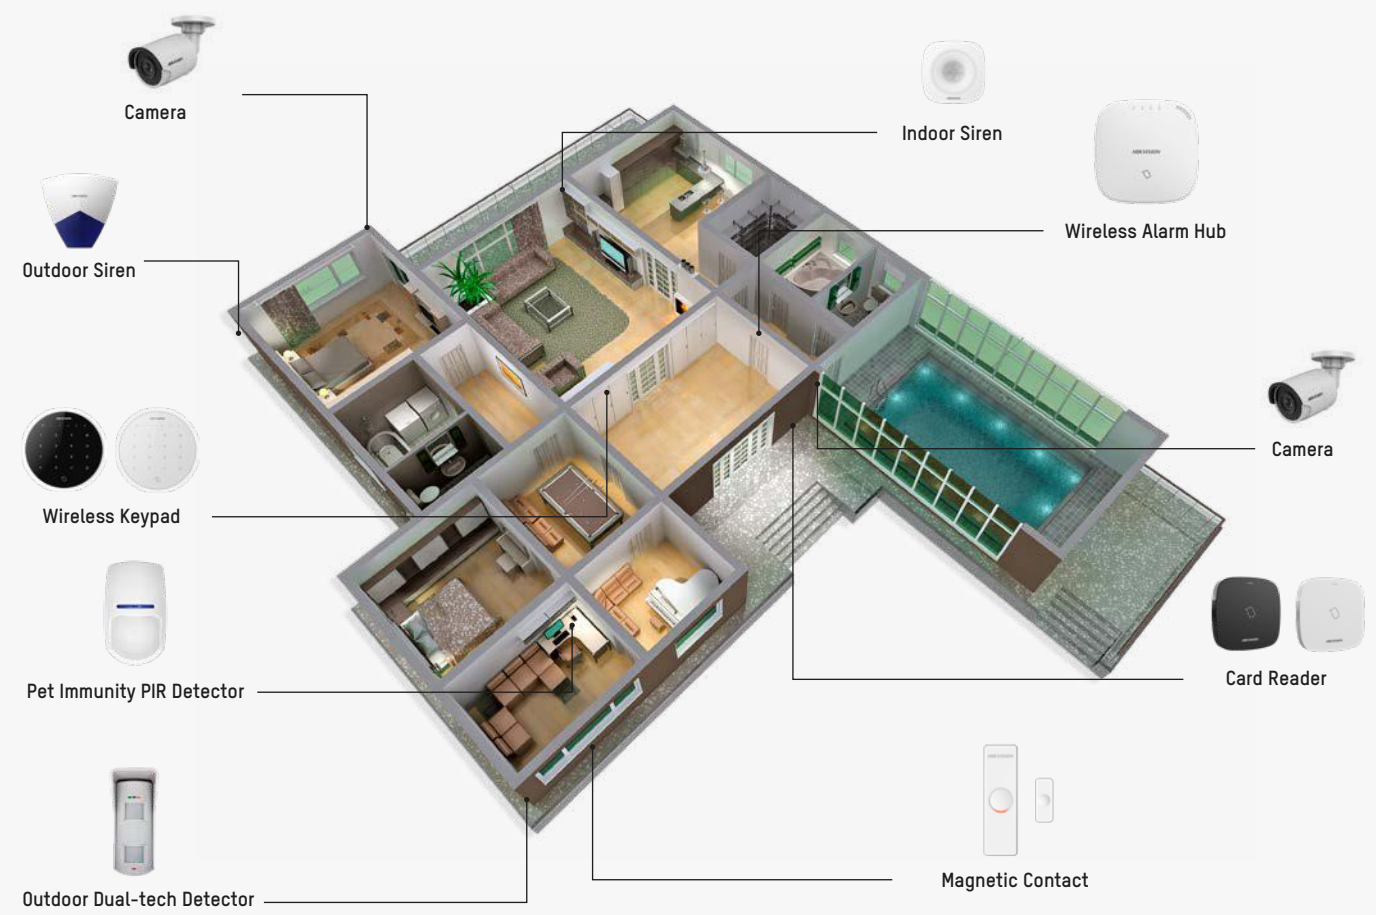

## Comprehensive Alarm System for Your Home

The AXHub connects a full range of wireless security peripherals— sensors, keypads, sirens, and expanders – making the alarm system easy to install and expand. Each area in your home requires unique protections and specific technologies – and our system has it all. Revolutionary IVaaS (intrusion verification as a service) is also available with our system so users can confirm events remotely.