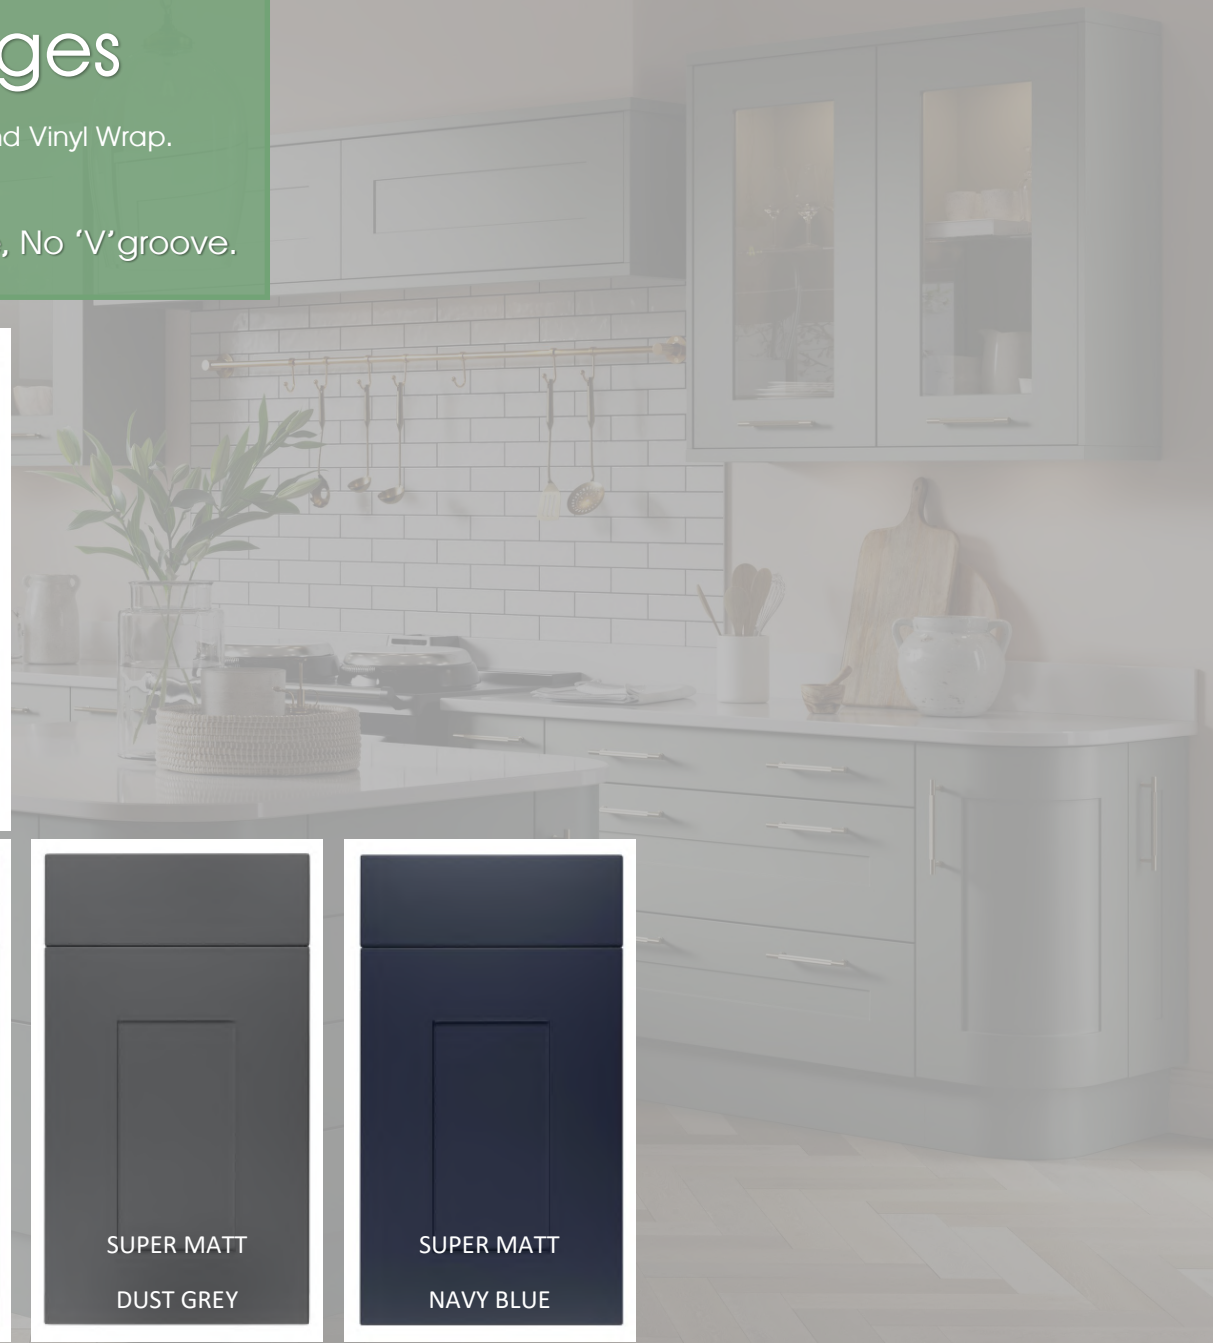

Avondale 65mm Stile Traditional Vinyl Wrapped Door

IVORY

Other 'Off the Shelf' Ranges

Stock sizes only. Available 'off the shelf' in 1—5 days. PVC shakers and Vinyl Wrap.

Boston

110mm Stile Classic Shaker, Wider Frame, No 'V' groove.