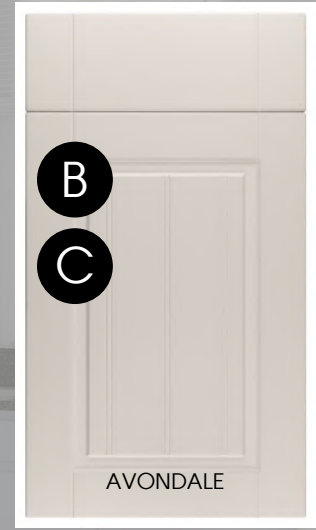

Esatto^{TRD}

Vinyl wrap door styles:

Made to Measure

Door Option Key:

- **A** Angled Doors Available
- **B** Bedroom Doors Available
- **C** Curved Doors Available
- **G** Gloss Doors Available
- **S** Only Available in Super Matt

Available made to measure ONLY