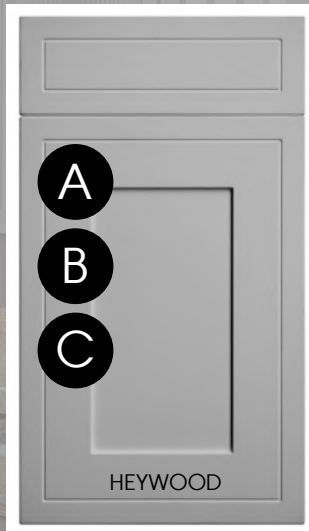

Available made to measure ONLY

Esatto TRD

Vinyl wrap door styles:

Made to Measure

Door Option Key:

- A** Angled Doors Available
- B** Bedroom Doors Available
- C** Curved Doors Available
- G** Gloss Doors Available
- S** Only Available in Super Matt