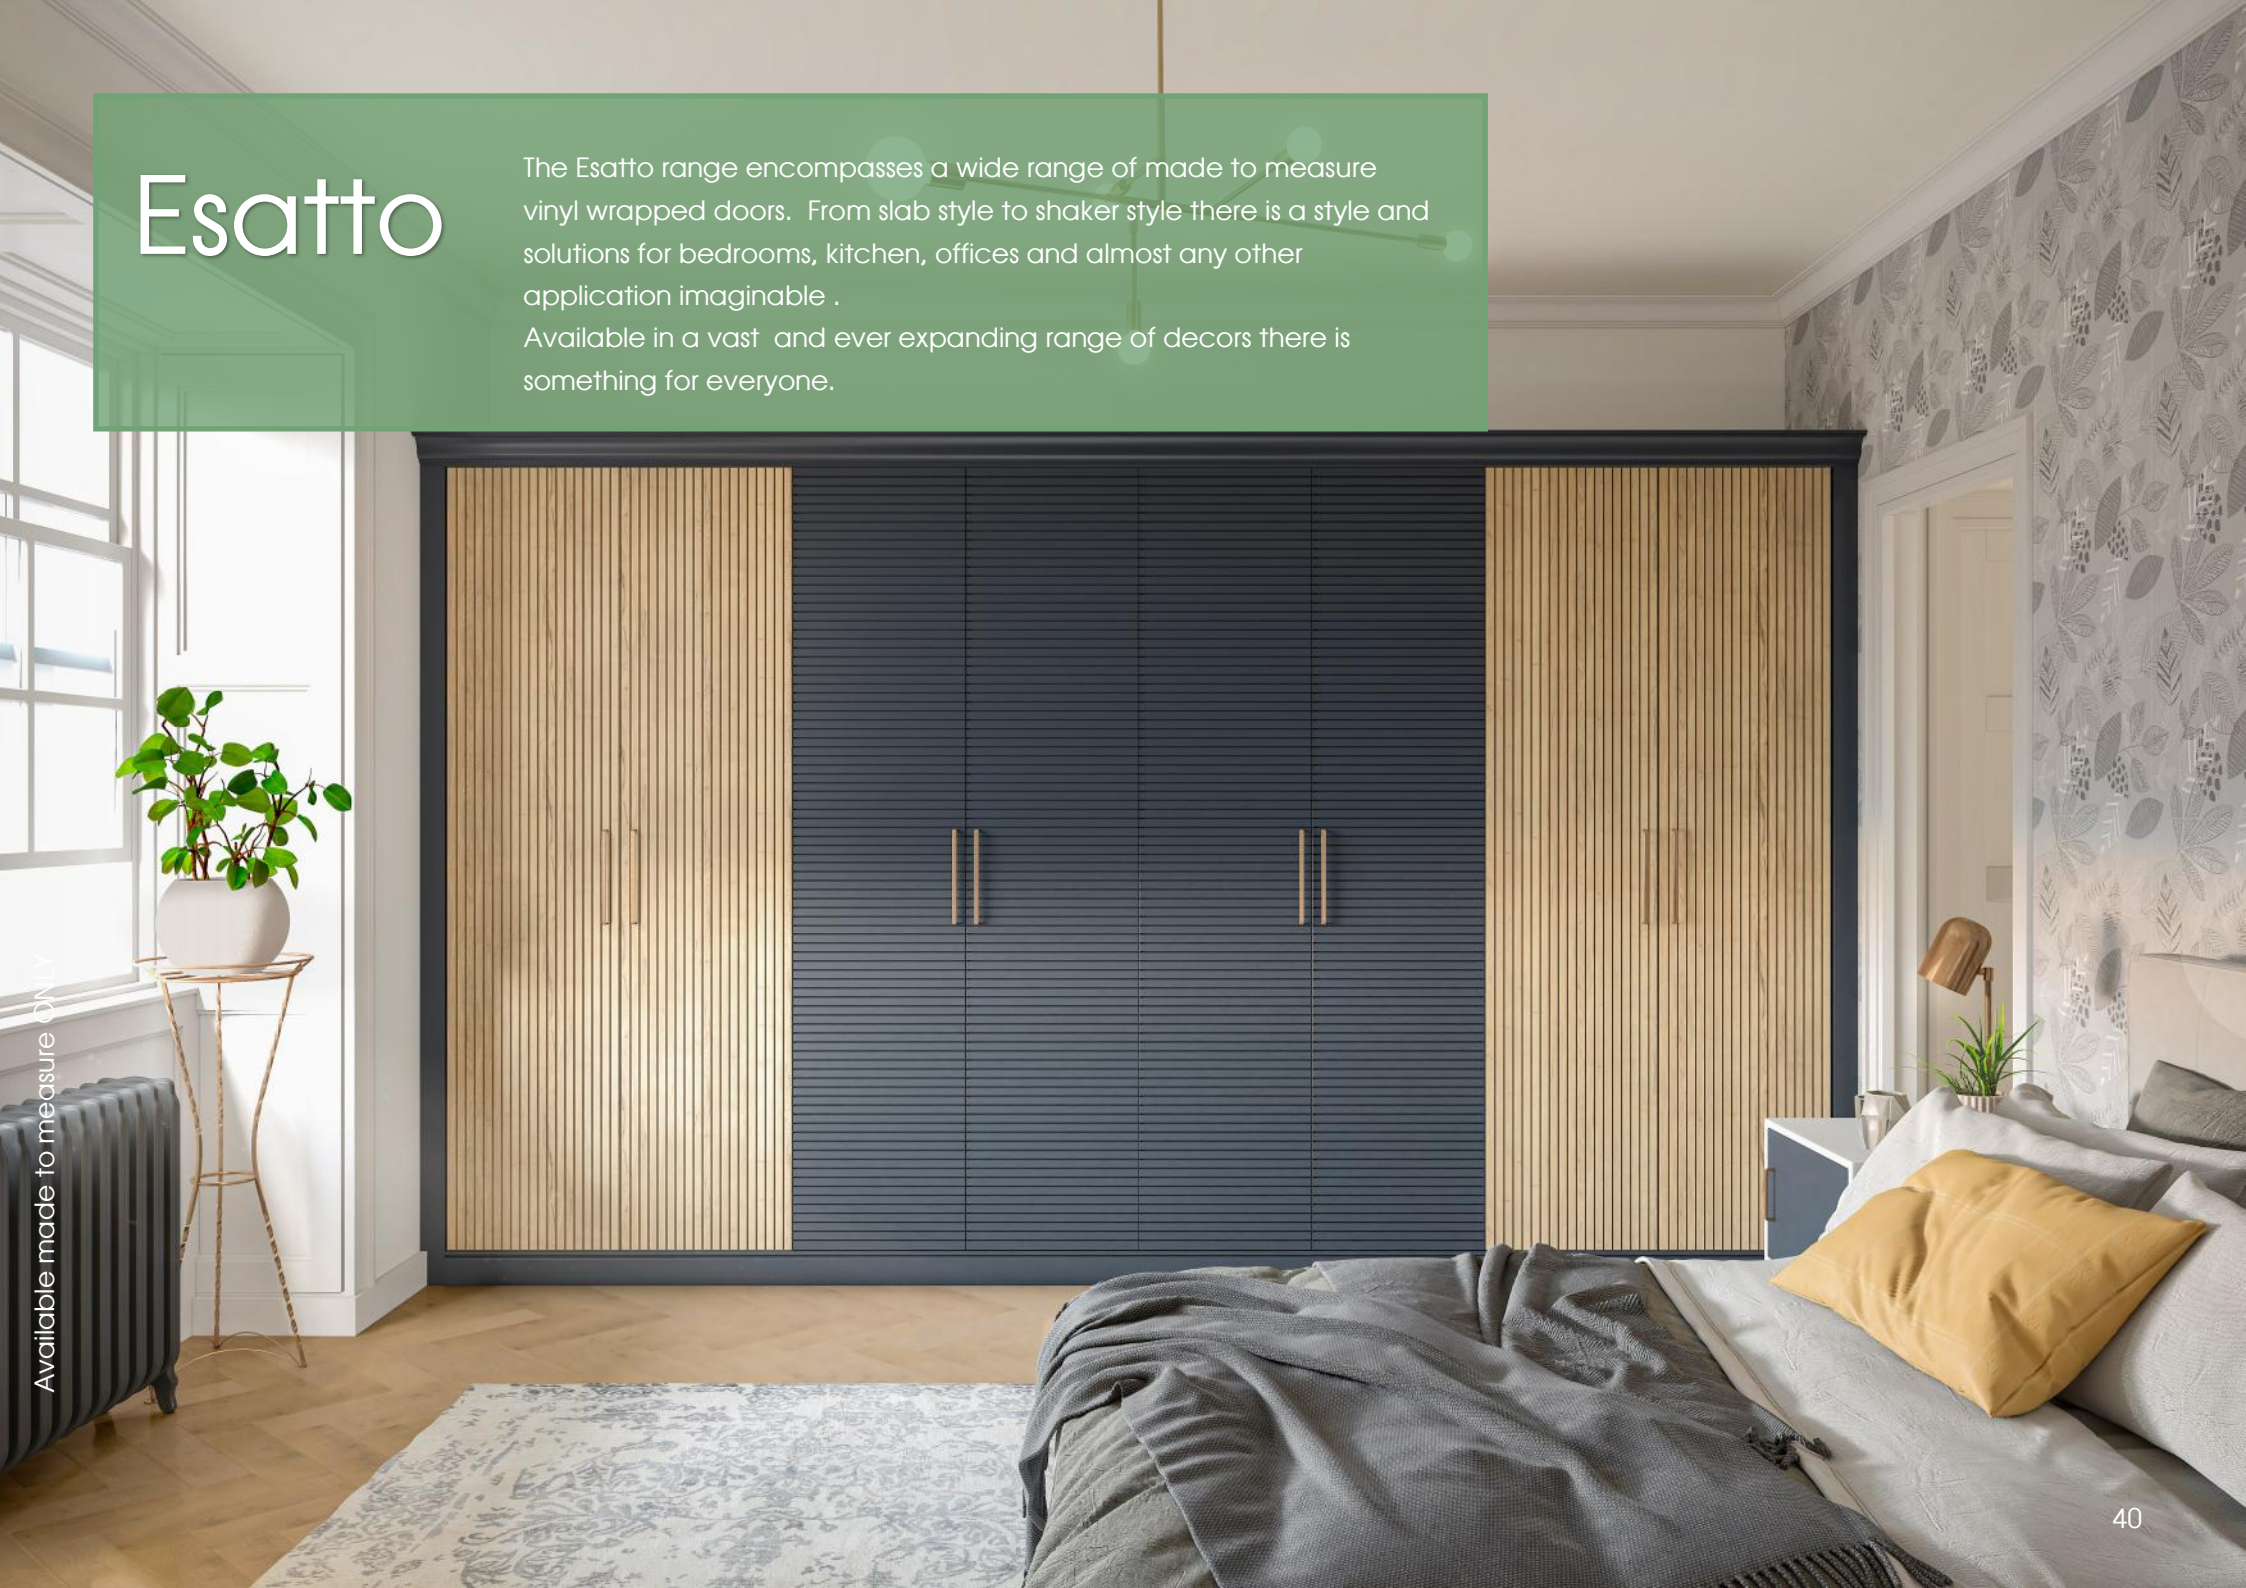

Esatto

The Esatto range encompasses a wide range of made to measure vinyl wrapped doors. From slab style to shaker style there is a style and solutions for bedrooms, kitchen, offices and almost any other application imaginable .

Available in a vast and ever expanding range of decors there is something for everyone.

Available made to measure ONLY