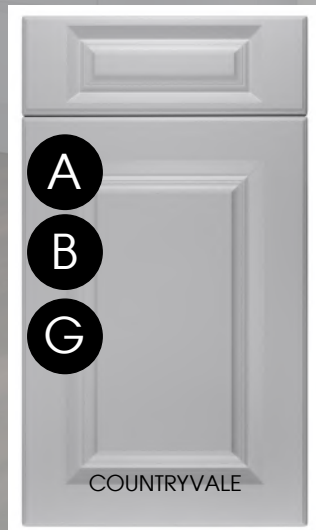

Esatto^{TRD}

Vinyl wrap door styles:

Made to Measure

Door Option Key:

- **A** Angled Doors Available
- **B** Bedroom Doors Available
- **C** Curved Doors Available
- **G** Gloss Doors Available
- **S** Only Available in Super Matt

Available made to measure ONLY