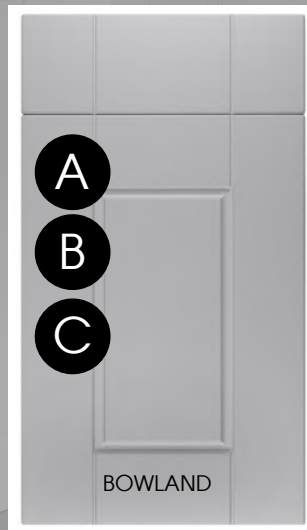

Esatto^{TRD}

Vinyl wrap door styles:

Made to Measure

Door Option Key:

- **A** Angled Doors Available
- **B** Bedroom Doors Available
- **C** Curved Doors Available
- **G** Gloss Doors Available
- **S** Only Available in Super Matt

Available made to measure ONLY