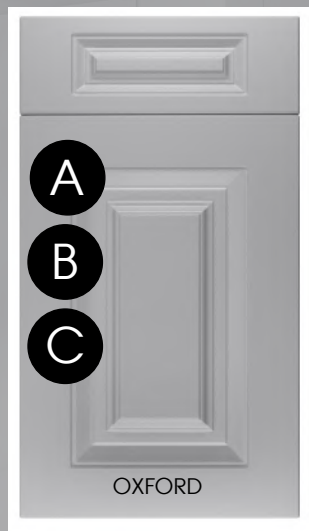

Available made to measure ONLY

Esatto TRD

Vinyl wrap door styles:

Made to Measure

Door Option Key:

- A** Angled Doors Available
- B** Bedroom Doors Available
- C** Curved Doors Available
- G** Gloss Doors Available
- S** Only Available in Super Matt