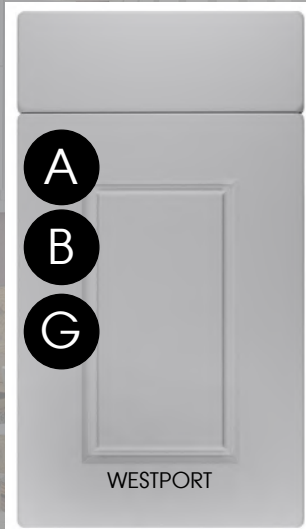

Available made to measure ONLY

Esatto^{TRD}

Vinyl wrap door styles:

Made to Measure

Door Option Key:

- A** Angled Doors Available
- B** Bedroom Doors Available
- C** Curved Doors Available
- G** Gloss Doors Available
- S** Only Available in Super Matt

Available made to measure ONLY

Jura

Made to Measure Odyssey
and Vinyl Wrapped Jura
Handle Door Styles:

Made to Measure

Door Option Key:

- A** Angled Doors Available
- B** Bedroom Doors Available
- C** Curved Doors Available
- G** Gloss Doors Available
- S** Only Available in Super Matt