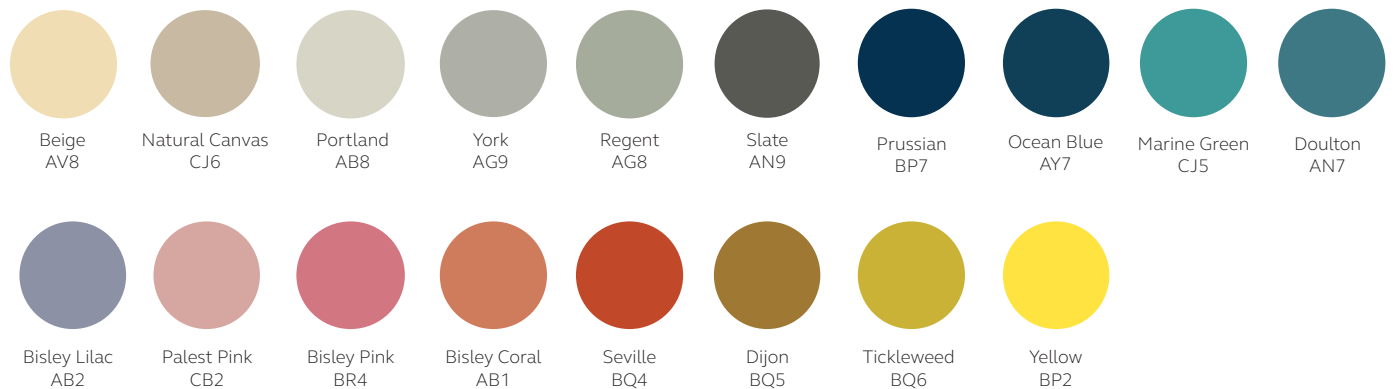

Palette two

5% surcharge applies.