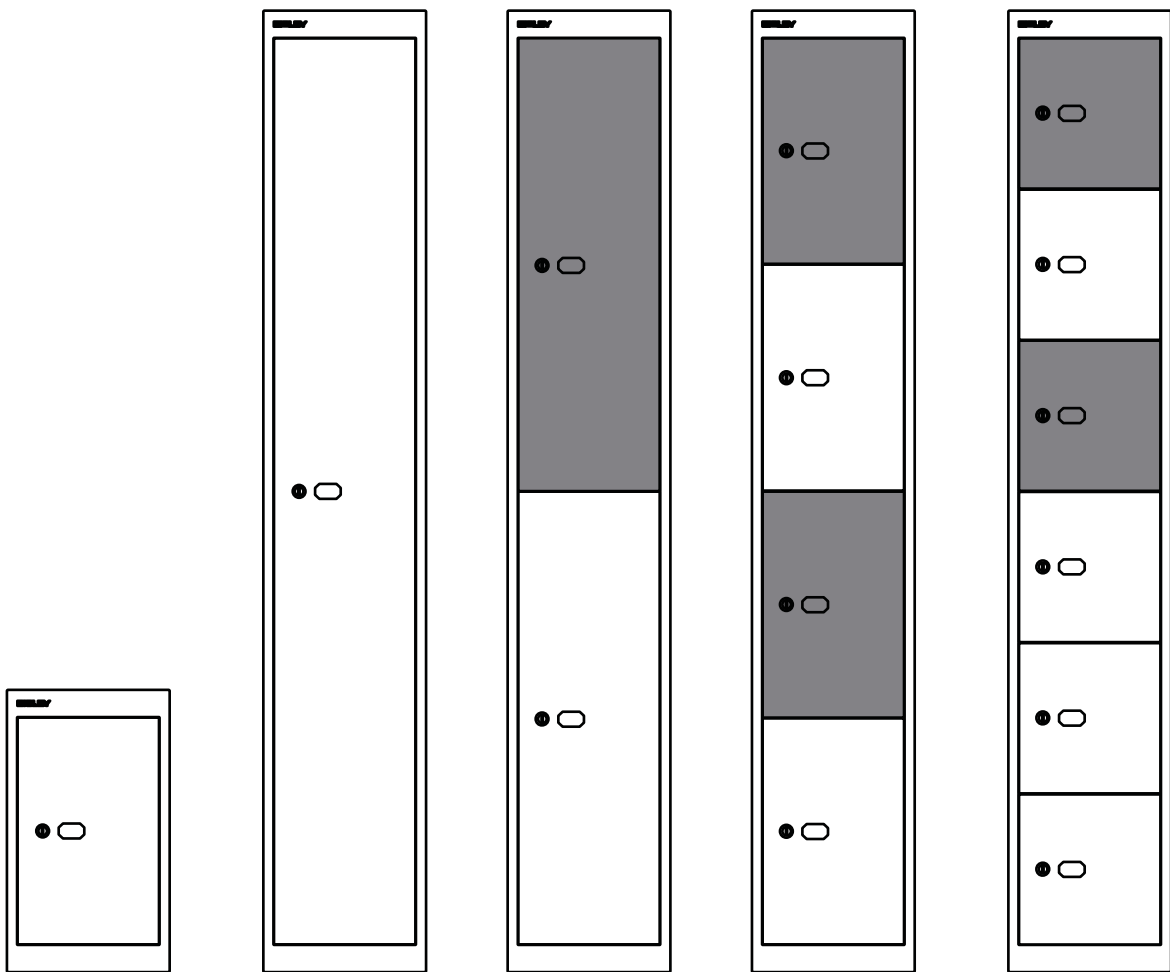

Palette one

Palette two

5% surcharge applies.

Optional extras:

Sloping tops are available for larger orders of CLK Lockers. Please contact your Bisley representative for more information.

Internal Compartment Dimensions

305mm (12") deep lockers compartment depth = 274mm (10.8")

457mm (18") deep lockers compartment depth = 426mm (16.8")

Locker compartment width = 240mm (9.4")

Please note: The above listed internal dimensions are based on the individual locker compartment size.

Please see internal compartment heights listed below.

H: 429mm (16.9")

H: 1703mm (67")

H: 847mm (33.3")

H: 416mm (16.4")

H: 275mm (10.8")

*H: 404mm (15.9")

*H: 263mm (10.4")