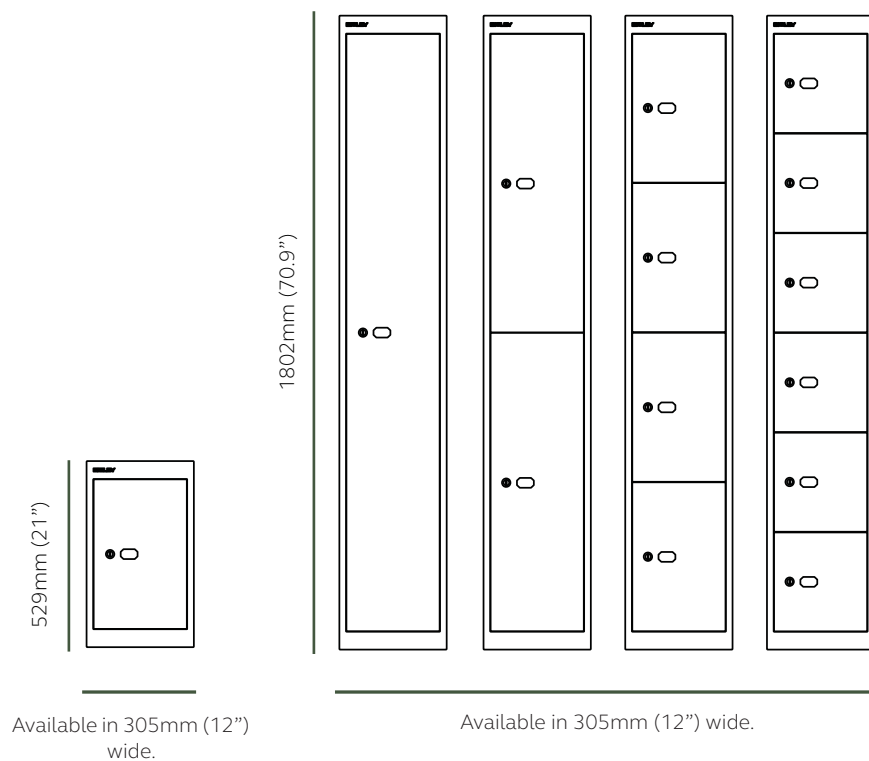

Range Overview

All lockers are available in two depths, 305mm (12") and 457mm (18")

Lockers

W: 305mm (12")

Product Code	Description	Height
CLK121C	One door cube, 305mm (12") deep	529mm (21")
CLK181C	One door cube, 457mm (18") deep	529mm (21")
CLK121	One door locker, 305mm (12") deep	1802mm (70.9")
CLK122	Two door locker, 305mm (12") deep	1802mm (70.9")
CLK124	Four door locker, 305mm (12") deep	1802mm (70.9")
CLK126	Six door locker, 305mm (12") deep	1802mm (70.9")
CLK181	One door locker, 457mm (18") deep	1802mm (70.9")
CLK182	Two door locker, 457mm (18") deep	1802mm (70.9")
CLK184	Four door locker, 457mm (18") deep	1802mm (70.9")
CLK186	Six door locker, 457mm (18") deep	1802mm (70.9")
BLLP1	Hasp lock, supplied separately as retro fitted option	N/A

305mm (12") deep lockers compartment depth = 274mm (10.8")

457mm (18") deep lockers compartment depth = 426mm (16.8")

Locker compartment width = 240mm (9.4")

Please note: The above listed internal dimensions are based on the individual locker compartment size.

Please see internal compartment heights listed below.

H: 429mm (16.9")

H: 1703mm (67")

H: 847mm (33.3")

H: 416mm (16.4")

H: 275mm (10.8")

*H: 404mm (15.9")

*H: 263mm (10.4")