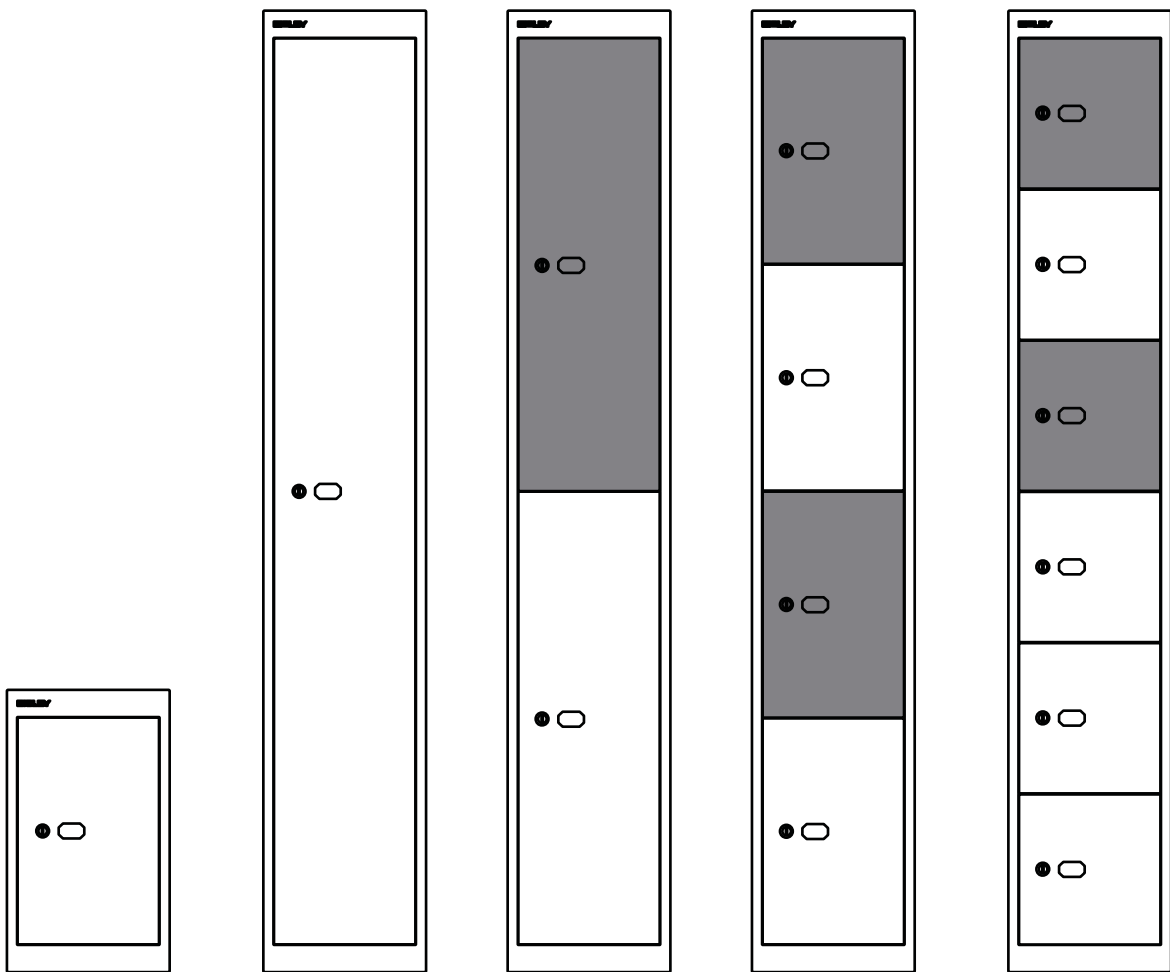

## Internal Compartment Dimensions

---

305mm (12") deep lockers compartment depth = 274mm (10.8")

457mm (18") deep lockers compartment depth = 426mm (16.8")

Locker compartment width = 240mm (9.4")

Please note: The above listed internal dimensions are based on the individual locker compartment size.

Please see internal compartment heights listed below.

H: 429mm (16.9")

H: 1703mm (67")

H: 847mm (33.3")

H: 416mm (16.4")

H: 275mm (10.8")

\*H: 404mm (15.9")

\*H: 263mm (10.4")