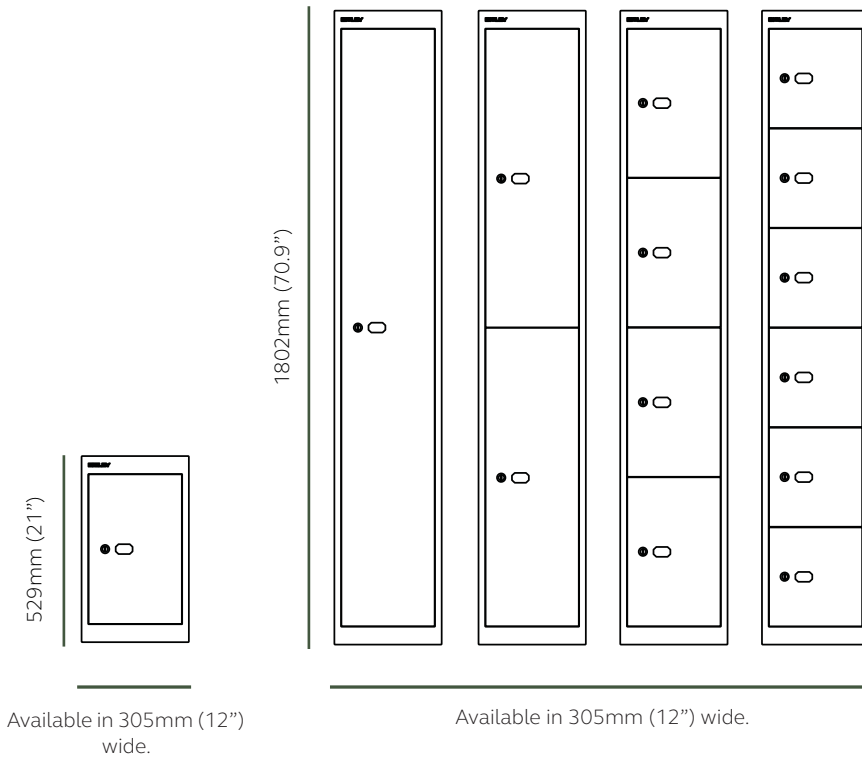

# Range Overview

All lockers are available in two depths, 305mm (12") and 457mm (18")

## Lockers

W: 305mm (12")

Product Code	Description	Height
CLK121C	One door cube, 305mm (12") deep	529mm (21")
CLK181C	One door cube, 457mm (18") deep	529mm (21")
CLK121	One door locker, 305mm (12") deep	1802mm (70.9")
CLK122	Two door locker, 305mm (12") deep	1802mm (70.9")
CLK124	Four door locker, 305mm (12") deep	1802mm (70.9")
CLK126	Six door locker, 305mm (12") deep	1802mm (70.9")
CLK181	One door locker, 457mm (18") deep	1802mm (70.9")
CLK182	Two door locker, 457mm (18") deep	1802mm (70.9")
CLK184	Four door locker, 457mm (18") deep	1802mm (70.9")
CLK186	Six door locker, 457mm (18") deep	1802mm (70.9")
BLLP1	Hasp lock, supplied separately as retro fitted option	N/A

## Internal Compartment Dimensions

---

305mm (12") deep lockers compartment depth = 274mm (10.8")

457mm (18") deep lockers compartment depth = 426mm (16.8")

Locker compartment width = 240mm (9.4")

Please note: The above listed internal dimensions are based on the individual locker compartment size.

Please see internal compartment heights listed below.

H: 429mm (16.9")

H: 1703mm (67")

H: 847mm (33.3")

H: 416mm (16.4")

H: 275mm (10.8")

\*H: 404mm (15.9")

\*H: 263mm (10.4")