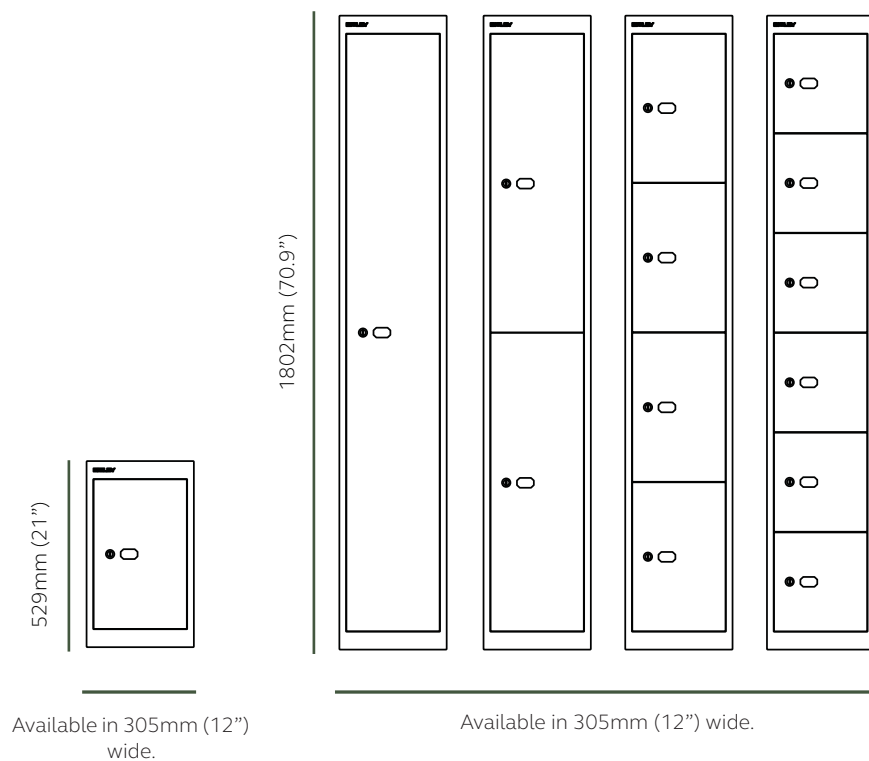

# Range Overview

All lockers are available in two depths, 305mm (12") and 457mm (18")

# Internal Compartment Dimensions

---

305mm (12") deep lockers compartment depth = 274mm (10.8")

457mm (18") deep lockers compartment depth = 426mm (16.8")

Locker compartment width = 240mm (9.4")

Please note: The above listed internal dimensions are based on the individual locker compartment size.

Please see internal compartment heights listed below.

H: 429mm (16.9")

H: 1703mm (67")

H: 847mm (33.3")

H: 416mm (16.4")

H: 275mm (10.8")

\*H: 404mm (15.9")

\*H: 263mm (10.4")