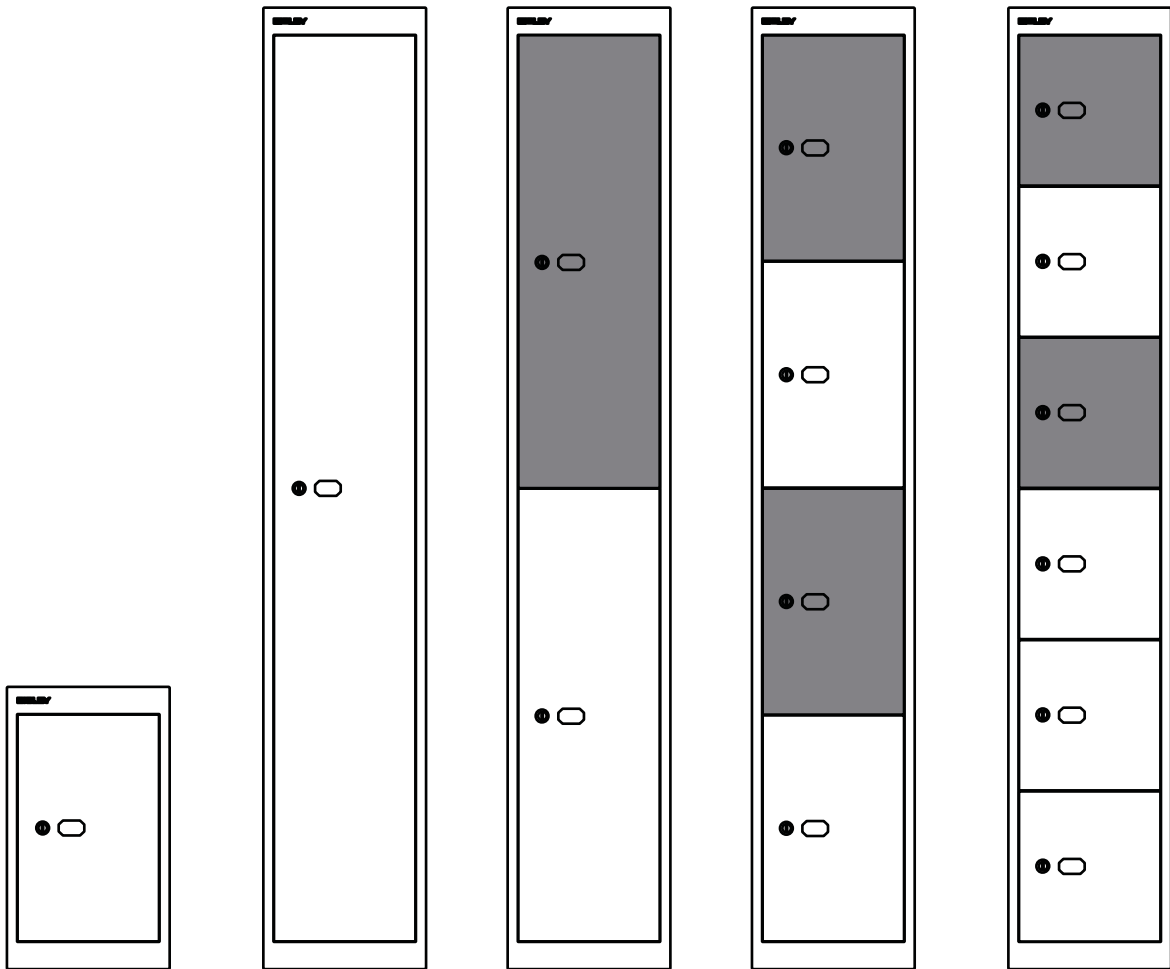

# Internal Compartment Dimensions

---

305mm (12") deep lockers compartment depth = 274mm (10.8")

457mm (18") deep lockers compartment depth = 426mm (16.8")

Locker compartment width = 240mm (9.4")

Please note: The above listed internal dimensions are based on the individual locker compartment size.

Please see internal compartment heights listed below.

H: 429mm (16.9")

H: 1703mm (67")

H: 847mm (33.3")

H: 416mm (16.4")

H: 275mm (10.8")

\*H: 404mm (15.9")

\*H: 263mm (10.4")