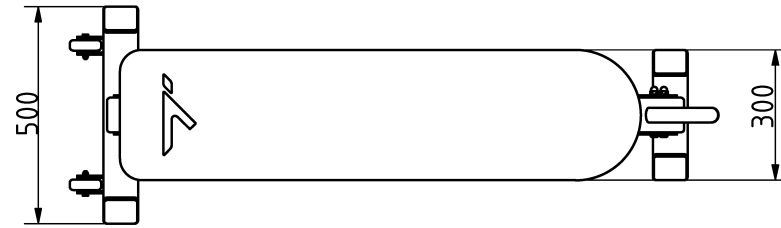

BESTRONG

[bestrongworld](#) [bestrongworld](#) [global.bestrong.com](#) [info@bestrong.com](#)