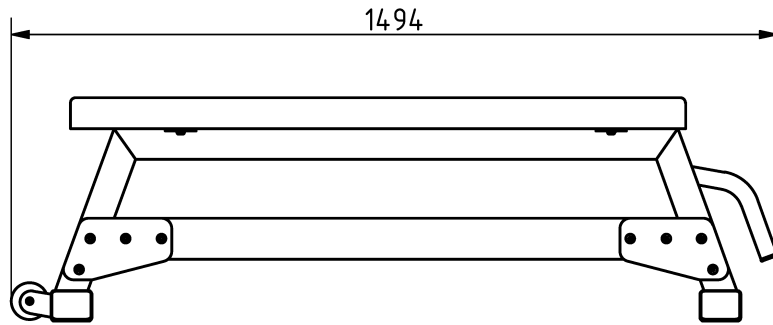

BESTRONG

[bestrongworld](#) [bestrongworld](#) [global.bestrong.com](#) [info@bestrong.com](#)