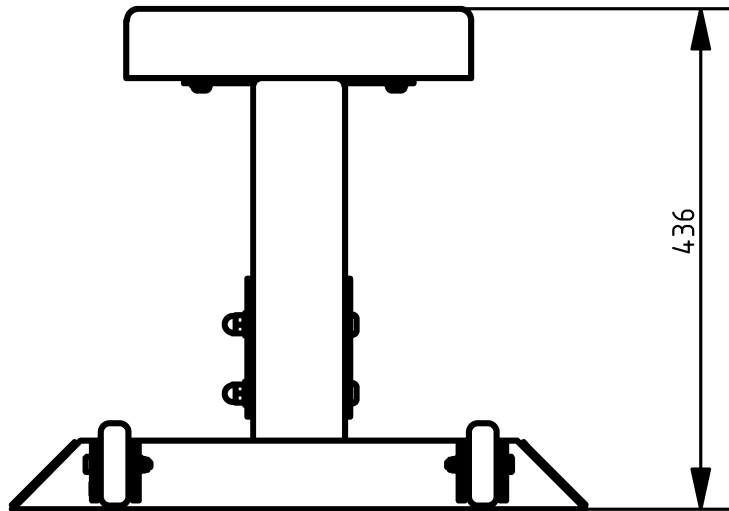

BESTRONG

[bestrongworld](#) [bestrongworld](#) [global.bestrong.com](#) [info@bestrong.com](#)