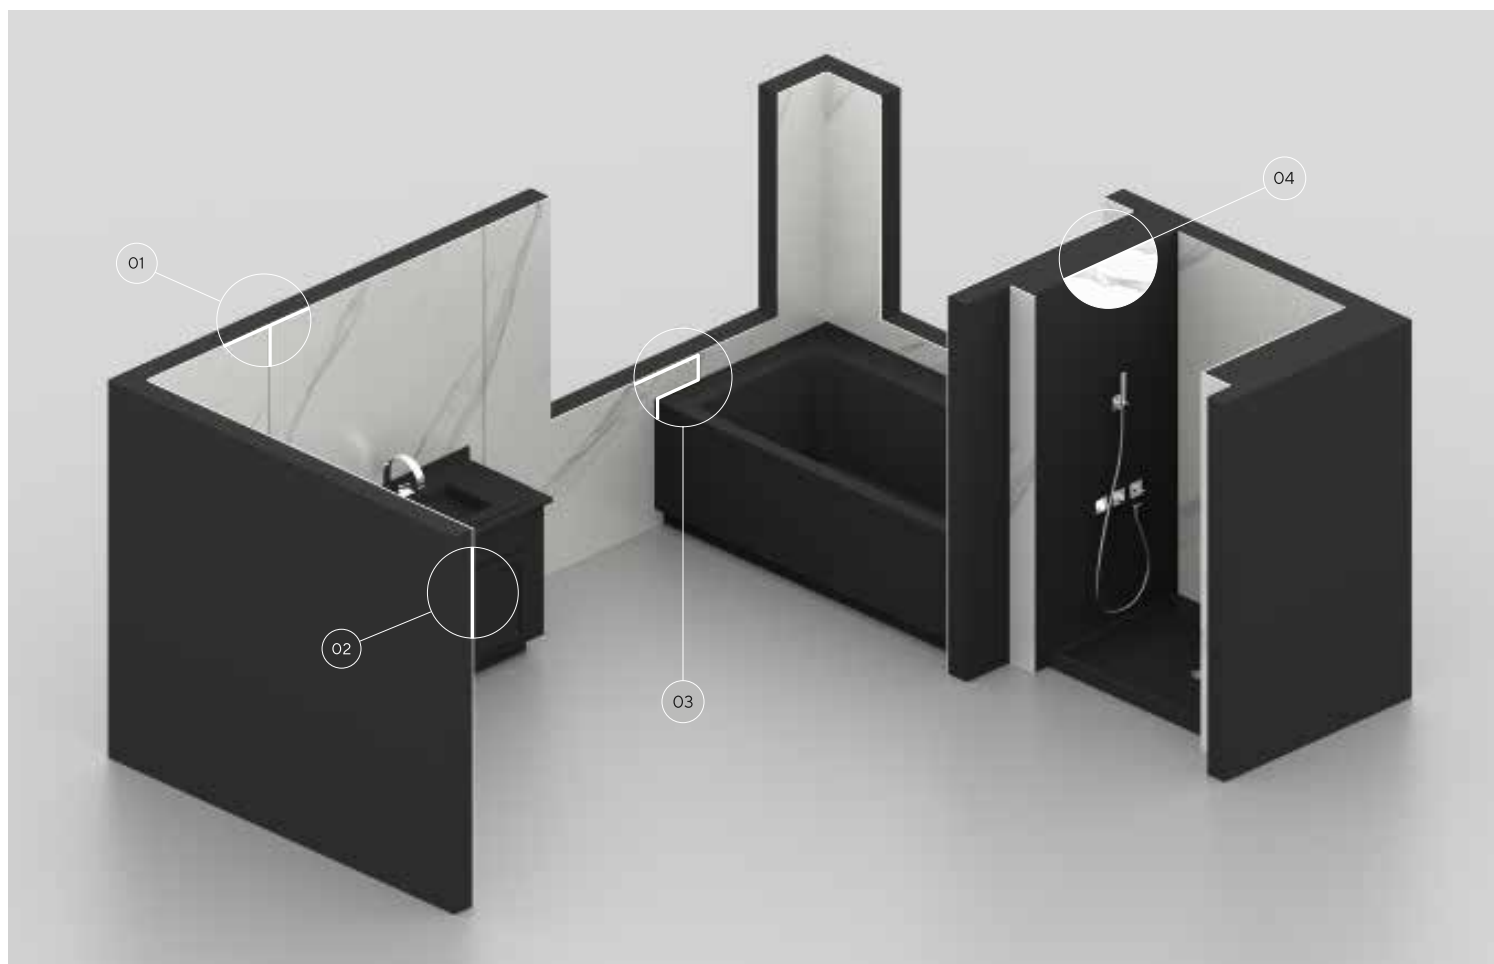

DEKTON® SLIM
Designed by COSENTINO

Dekton® Slim Protek

Minimum 4 mm thickness 4 mm →←

Dekton® Slim Protek is the ultra-thin 4 mm thickness in large format that offers unlimited design options and incredible ease of installation and transport. Ideal for covering walls of bathrooms and kitchens, as well as all kinds of furniture. If the product needs mesh (Dekton Slim) due to technical necessity, please consult conditions with Cosentino Group.

01 → Large format and minimal joints

Its large format of up to 326x146 cm covers large surfaces, avoiding as much as possible the number of joints and therefore minimising cleaning.

02 → Easy installation

Having such a lightweight format, but with so many possibilities, simplifies everything. Its thin thickness allows for quick cutting and on-site adjustments with ceramic tile tools.

03 → Design with no limits

Dekton® Slim Protek is very easy to make and can be cut to size. It adapts to all spaces.

04 → Maximum resistance to humidity

Dekton® Slim Protek is the ultra moisture and stain resistant covering ideal for bathrooms. A high-performance product that requires no more maintenance than a simple damp cloth.