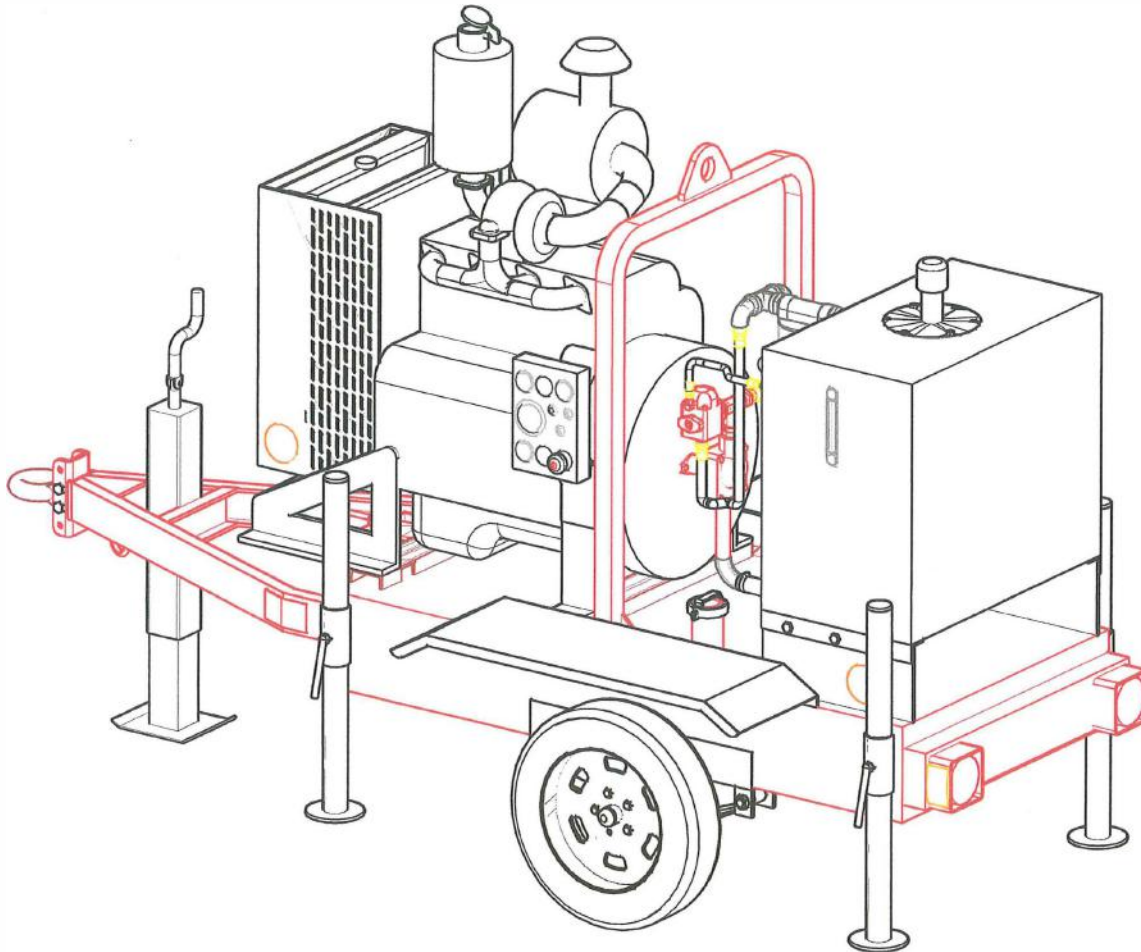

Engine

- John Deere 4045TF Tier 3 diesel engine
- 64 BHP @ 1,800 rpm
- Fully-automatic safety shutdowns for low engine oil pressure and engine temperature
- Tachometer and hour meter
- Residential muffler
- Direct drive PTO vane pump
- Variable-speed engine throttle control

AQUOSIS
FLUID SOLUTIONS

info@aquosis.com
1.877.907.7852

400D POWER UNIT - TRAILER

SPECIFICATIONS

122-GALLON FUEL TANK
VANE-TYPE HYDRAULIC PUMP
75-GALLON HYDRAULIC TANK
JOHN DEERE 4045TF TIER 3 DIESEL ENGINE
64 BHP @ 1,800 RPM
HYDRAULIC MOTOR: 44 GPM @ 2,250 PSI
LENGTH: 144.00"
WIDTH: 65.00"
HEIGHT: 93.00"
WEIGHT: 4,340 LBS