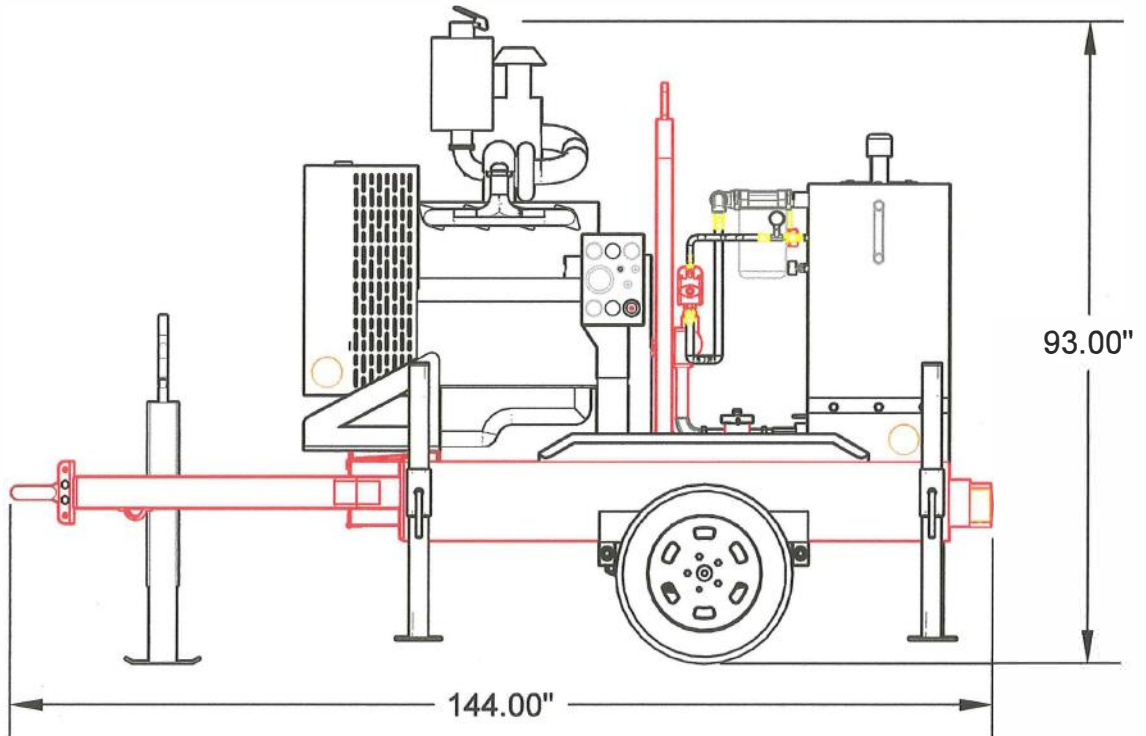

Engine

- John Deere 4045TF Tier 3 diesel engine
- 64 BHP @ 1,800 rpm
- Fully-automatic safety shutdowns for low engine oil pressure and engine temperature
- Tachometer and hour meter
- Residential muffler
- Direct drive PTO vane pump
- Variable-speed engine throttle control

Available options: Hydraulic oil cooler

Weight: 4,340 lbs

SOLD BY

AQUOSIS
FLUID SOLUTIONS

info@aquosis.com
1.877.907.7852

400D POWER UNIT - TRAILER

WEIGHT - 4,340 LBS

SOLD BY

AQUOSIS
FLUID SOLUTIONS

info@aquosis.com
1.877.907.7852

400D POWER UNIT - TRAILER

SPECIFICATIONS

122-GALLON FUEL TANK
VANE-TYPE HYDRAULIC PUMP
75-GALLON HYDRAULIC TANK
JOHN DEERE 4045TF TIER 3 DIESEL ENGINE
64 BHP @ 1,800 RPM
HYDRAULIC MOTOR: 44 GPM @ 2,250 PSI
LENGTH: 144.00"
WIDTH: 65.00"
HEIGHT: 93.00"
WEIGHT: 4,340 LBS