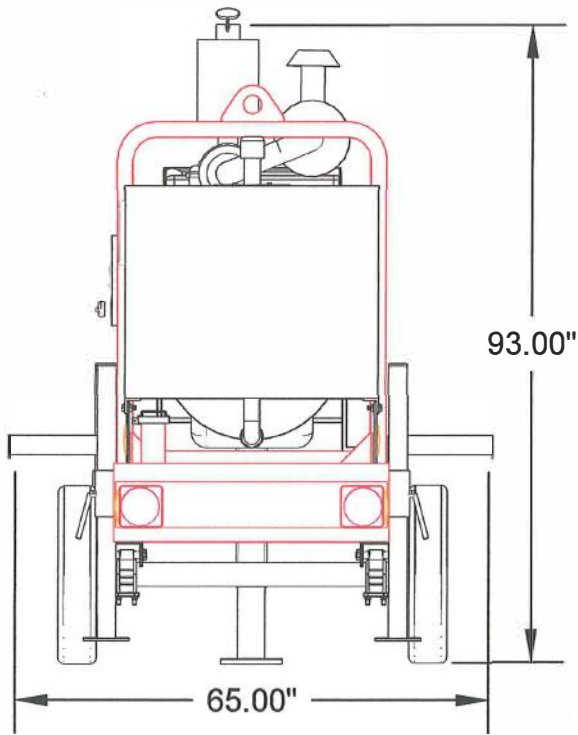

Available options: Hydraulic oil cooler

Weight: 4,340 lbs

SOLD BY

AQUOSIS
FLUID SOLUTIONS

info@aquosis.com
1.877.907.7852

400D POWER UNIT - TRAILER

WEIGHT - 4,340 LBS

SOLD BY

AQUOSIS
FLUID SOLUTIONS

info@aquosis.com
1.877.907.7852

400D POWER UNIT - TRAILER

SPECIFICATIONS

122-GALLON FUEL TANK
VANE-TYPE HYDRAULIC PUMP
75-GALLON HYDRAULIC TANK
JOHN DEERE 4045TF TIER 3 DIESEL ENGINE
64 BHP @ 1,800 RPM
HYDRAULIC MOTOR: 44 GPM @ 2,250 PSI
LENGTH: 144.00"
WIDTH: 65.00"
HEIGHT: 93.00"
WEIGHT: 4,340 LBS