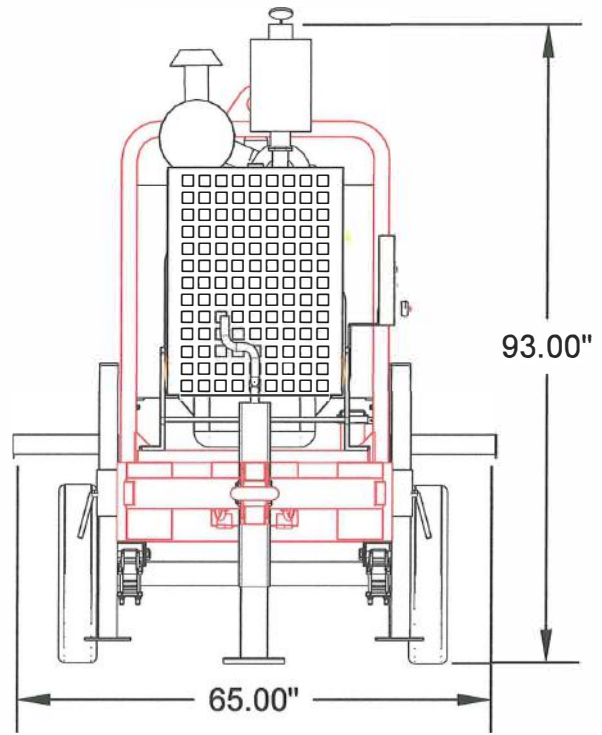

Available options: Hydraulic oil cooler

Weight: 4,340 lbs

SOLD BY

AQUOSIS
FLUID SOLUTIONS

info@aquosis.com
1.877.907.7852

400D POWER UNIT - TRAILER

WEIGHT - 4,340 LBS

SOLD BY

AQUOSIS
FLUID SOLUTIONS

info@aquosis.com
1.877.907.7852

400D POWER UNIT - TRAILER

SPECIFICATIONS

122-GALLON FUEL TANK
VANE-TYPE HYDRAULIC PUMP
75-GALLON HYDRAULIC TANK
JOHN DEERE 4045TF TIER 3 DIESEL ENGINE
64 BHP @ 1,800 RPM
HYDRAULIC MOTOR: 44 GPM @ 2,250 PSI
LENGTH: 144.00"
WIDTH: 65.00"
HEIGHT: 93.00"
WEIGHT: 4,340 LBS