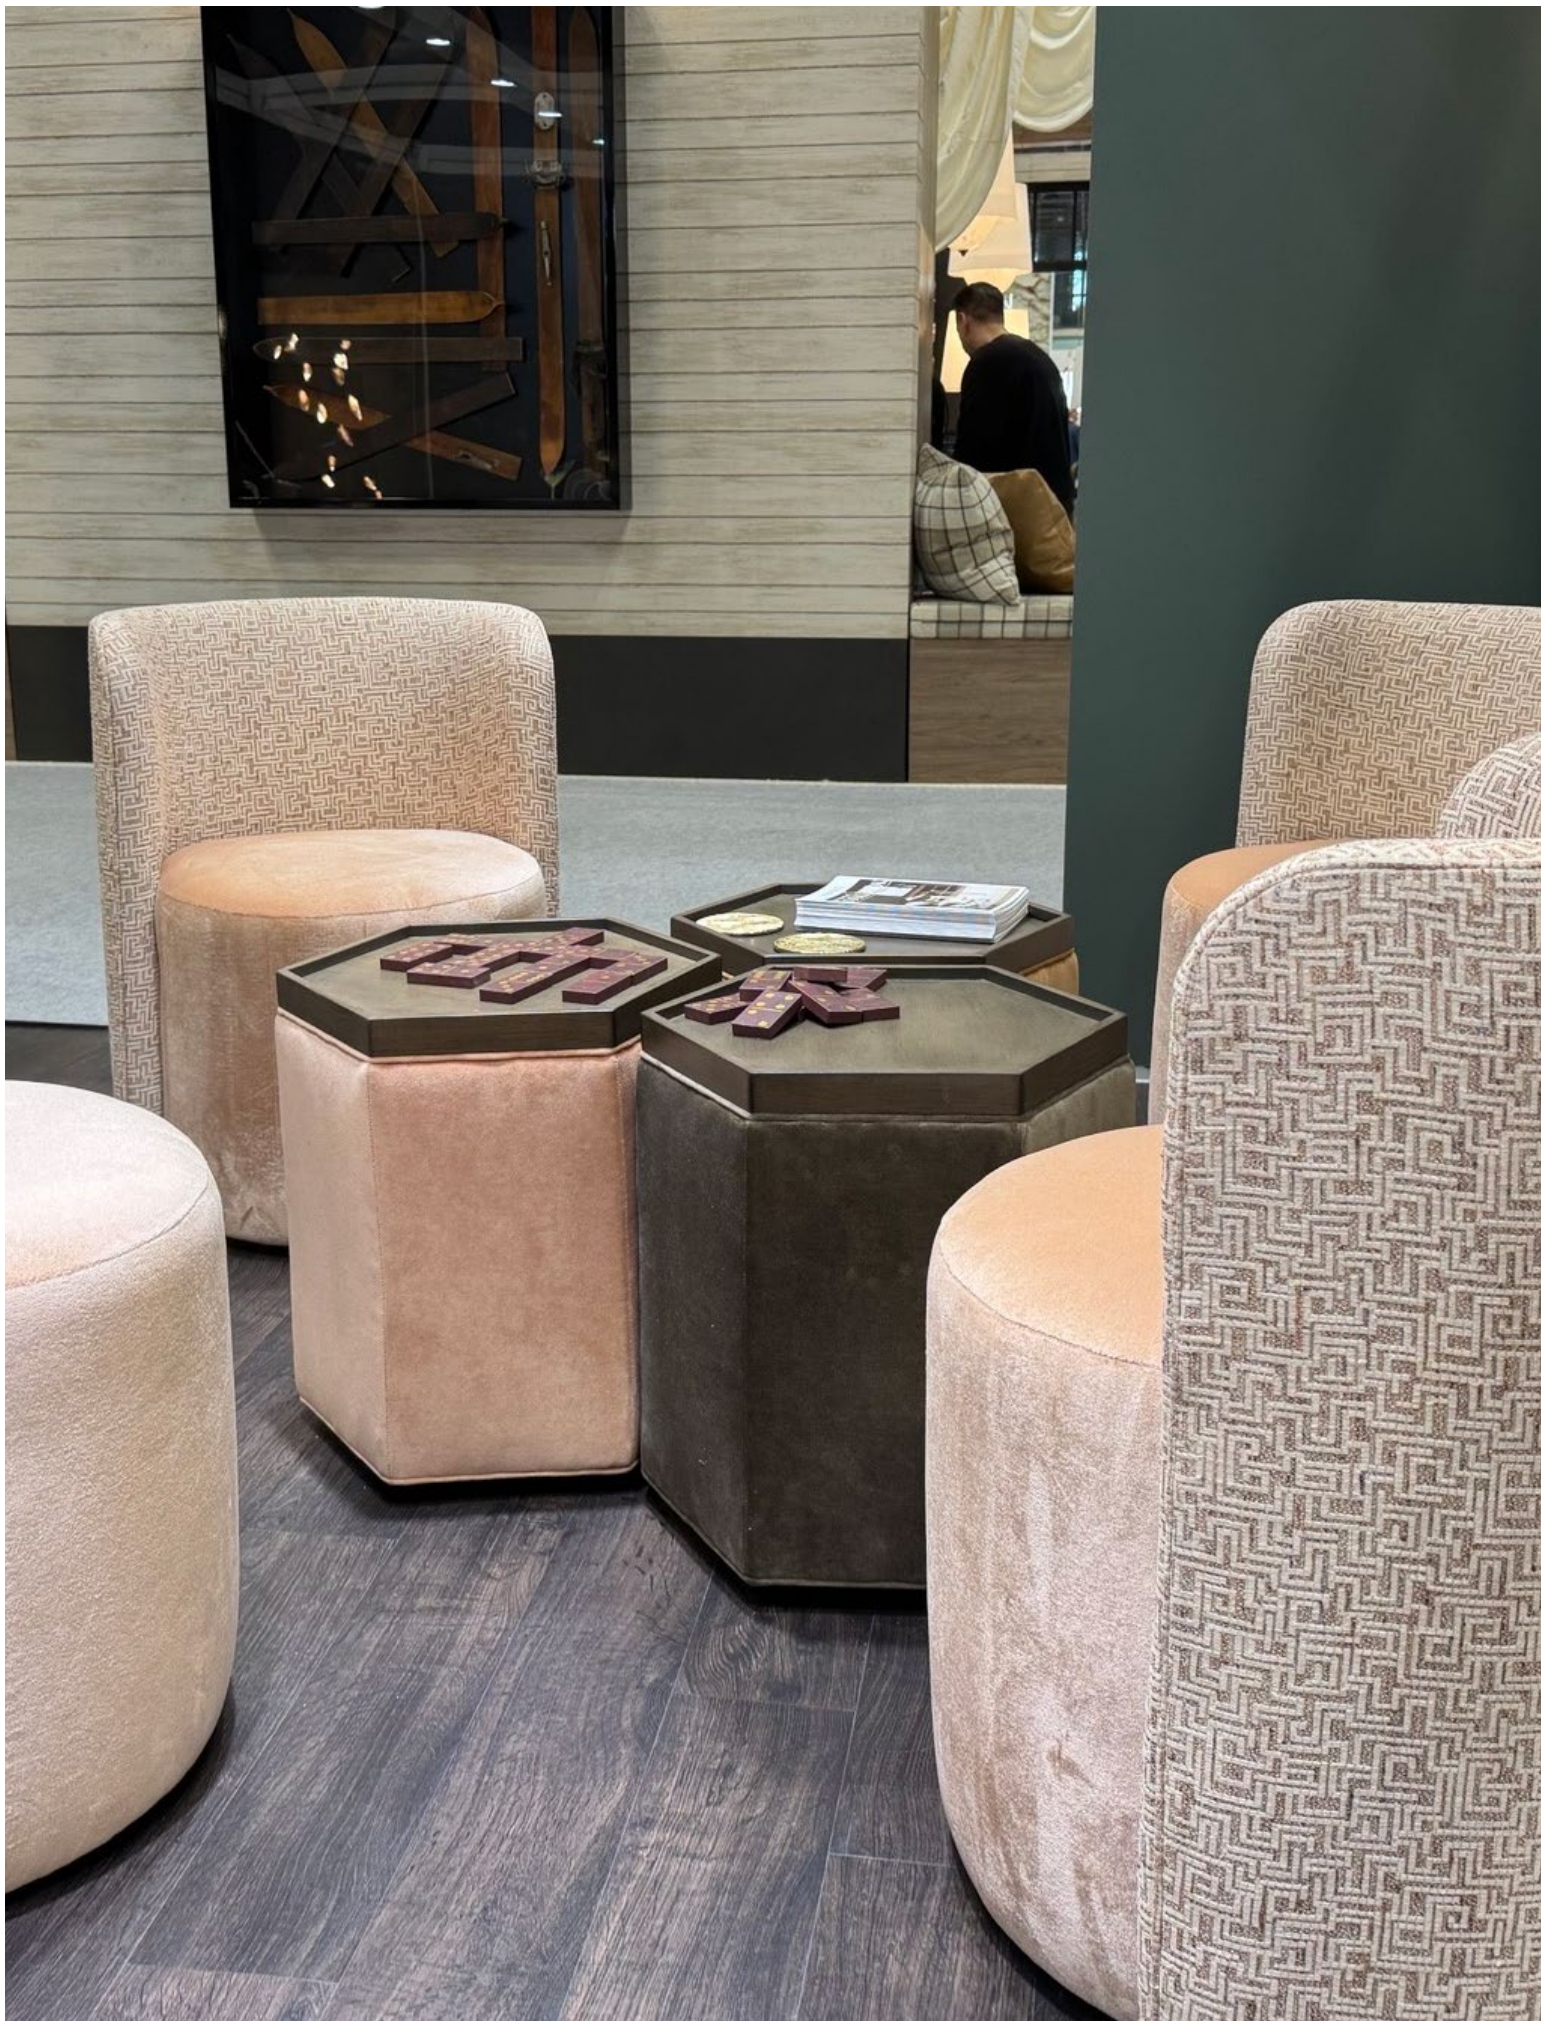

## HONEYCOMB UPHOLSTERED DRINK TABLE

8400-88

Dimensions: 18.5" w x 18.5" d x 19.5" h

Fabric: 4787 (names listed above)

Finish: Hazelnut

**TULIP DINING HEIGHT TABLE BASE  
with 42" SQUARE QUARTZITE TOP**

Massimo, Live Edge Collections