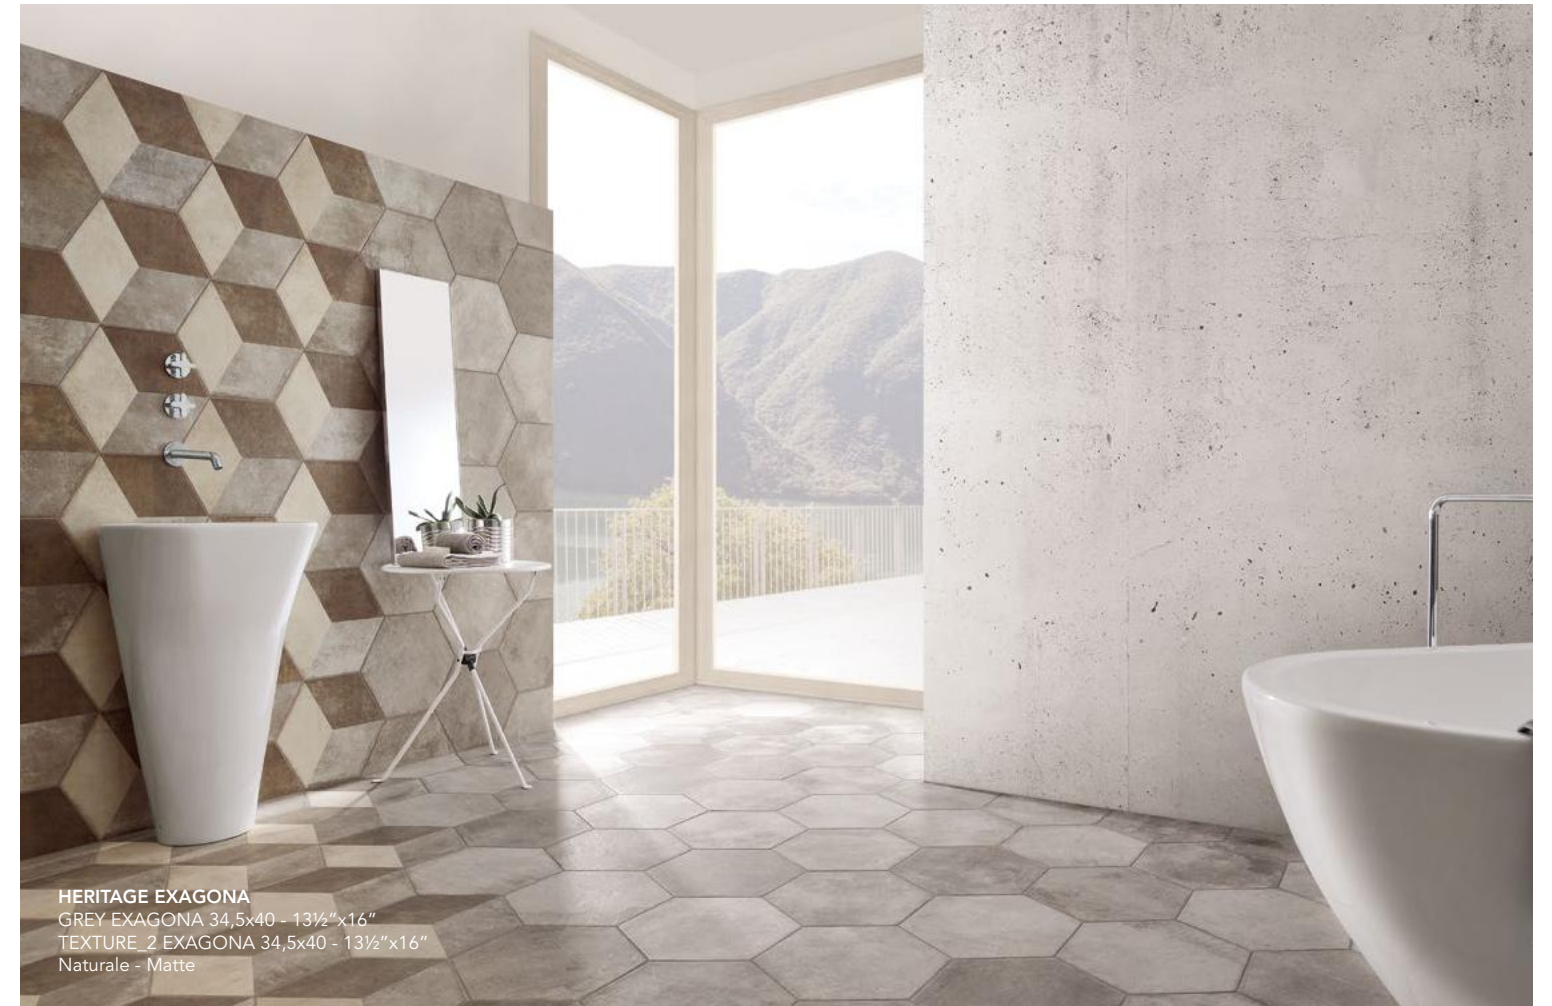

HERITAGE EXAGONA
GREY EXAGONA 34,5x40 - 13½"x16"
TEXTURE_2 EXAGONA 34,5x40 - 13½"x16"
Naturale - Matte

Formato Size Format Format	Articolo Item Artikel Article	Naturale Matte Matt Matt	Scatole			Pallet			Spessore Thickness Stärke Epaisseur
			PZ/SC Pcs/Box Stck/Ktn Pcs/Boîte	MQ/SC Sqm/Box Qm/Ktn M²/Boîte	KG/SC Kg/Box Kg/Ktn Kg/Boîte	COLLI Boxes Kartons Boîtes	MQ Sqm Qm M²	KG Kg Kg Kg	
  EXAGONA 34,5x40 - 13½"x16" Lato 20 - Side 8"	Ivory Grey Beige	HE201EX HE203EX HE202EX	9	0,936	20	48	44,928	970	9 mm
  DECO EXAGONA 34,5x40 - 13½"x16" Lato 20 - Side 8"	Texture_1 Texture_2 Texture_3 Texture_4 Texture_5	HET1EX HET2EX HET3EX HET4EX HET5EX	9	0,936	20	48	44,928	970	9 mm