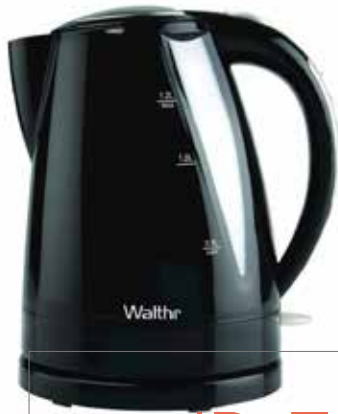

IR-EK003

High Quality Food Grade PP material
360° Cordless base
External Water level indicator
Safety locking lid
With UK Strix thermo control
Automatic / Manual switch off
With concealed heating element
220-240V~50Hz,1500-1785W
Capacity : 1.2 Ltr
Color : Black / White