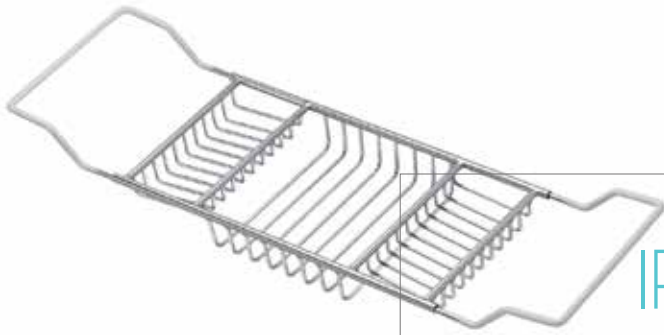

7 | Bath Tub Caddy

IR-BTC01

304# Stainless Steel
Extendable bathtub caddy