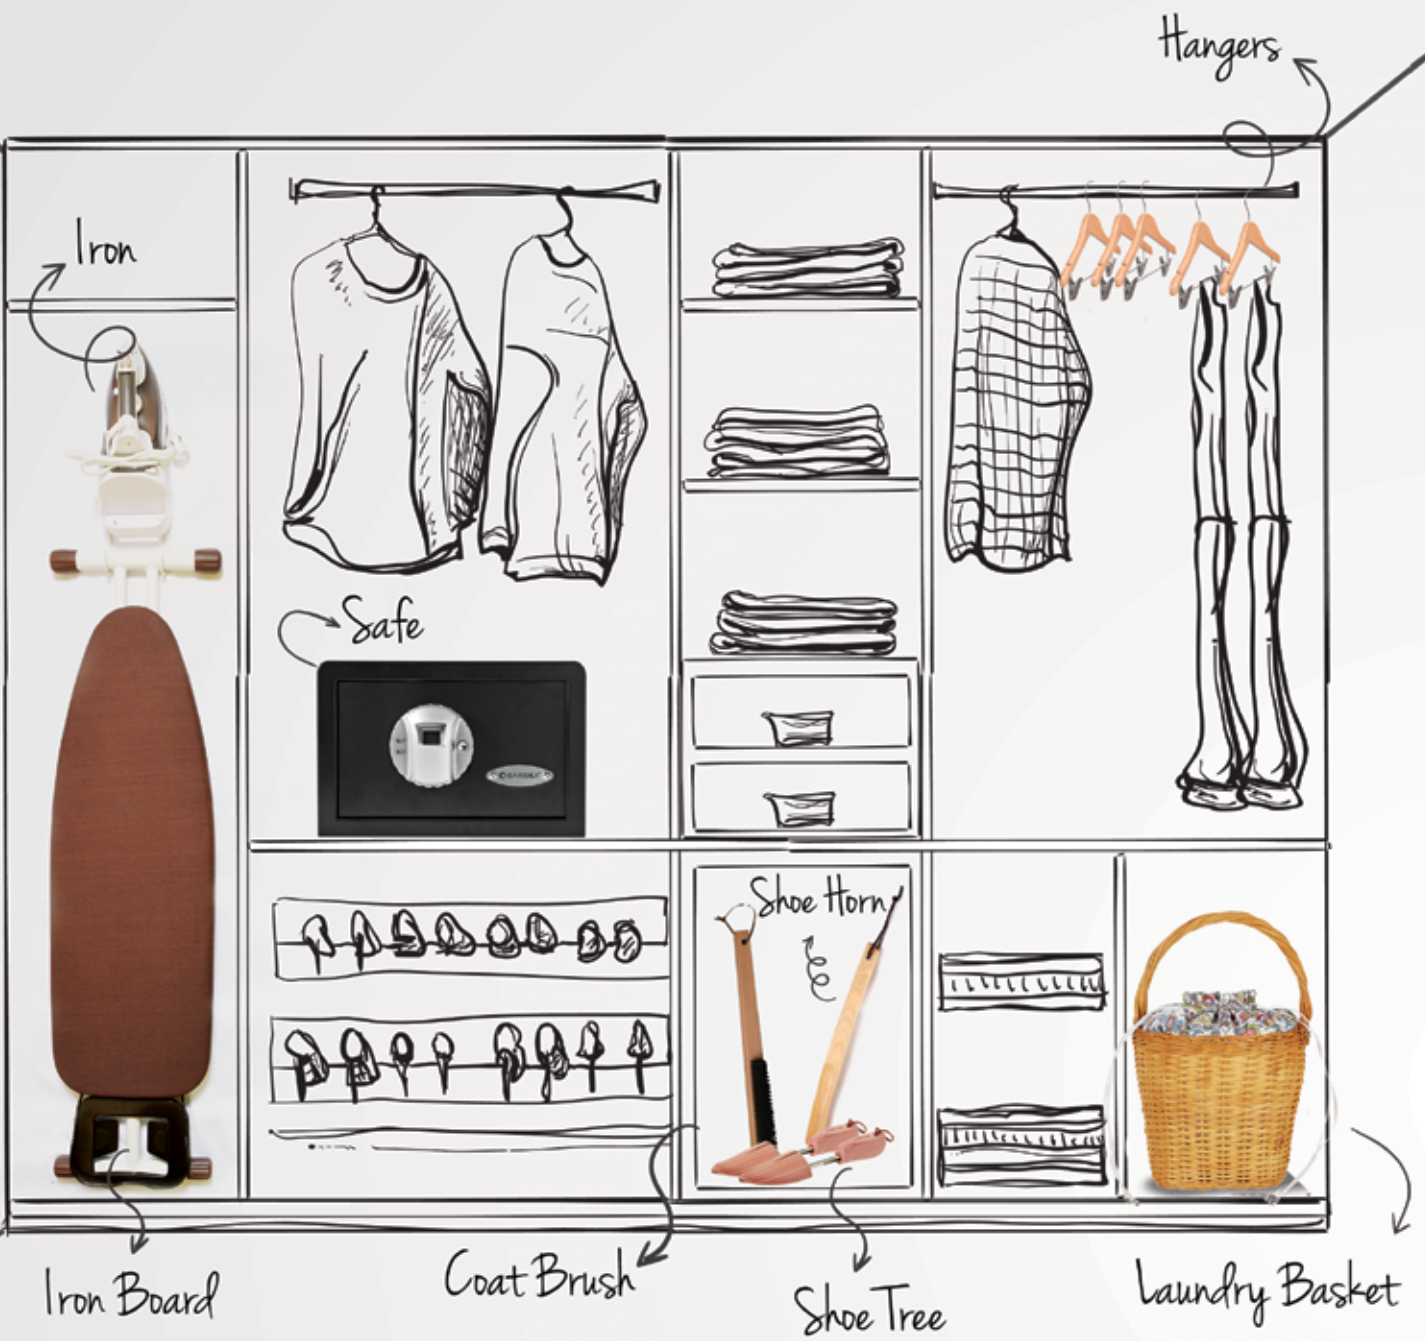

Stainless Steel

Double wall

Suitable for holding cold and hot beverages

Keep beverages hotter, colder, fresher and longer for up to 10 hours

Finish : Matt / Mirror

Capacity : 1.0 Ltr and 1.5 Ltr

IR-VF002