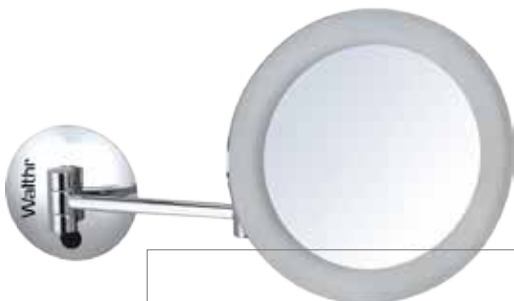

IR-MR003

Acrylic wall mounted round mirror with LED light
Solid Brass with chrome plated, hardwired
Double arm Single side LED Mirror
Size : 8", 9", 10" Dia
Power : AC 110-260V, 4 x AA Batteries, Rechargeable
batteries
Fold : 3x, 5x, 7x provided
Light color : White / Warm white / Yellow