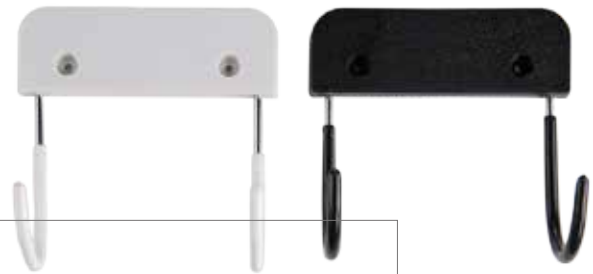

## 4 | Organiser

IR-IO001

PBT High Temperature Resistant Material  
2 sizes available

Features :

Heat resistant accessories with hook & fixing screws

Weight : 440g

Color : Black/ White

Powder Coated Metal Hook  
Color : Black/ White