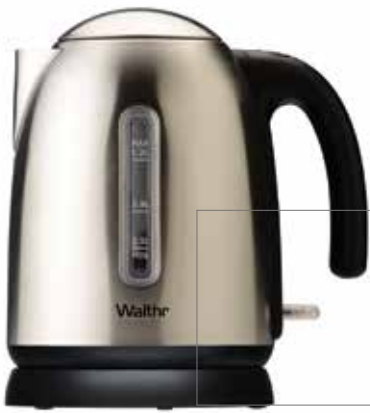

IR-EK017

304# Stainless Steel / High Density PP material
Automatic switch off
Boil dry & overheating protection
With UK Strix thermo control
360° Cordless power base with cord storage
Automatic open lid with open button on handle
Concealed heating element
Removable anti-scale filter
ON/OFF switch
220-240V, 50/60 Hz, 1850-2200W
Capacity : 1.2 Ltr