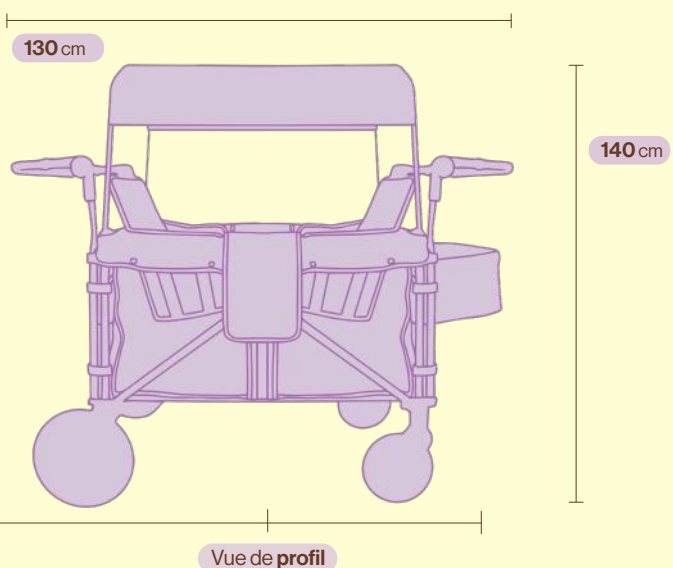

Sécurité assurée.