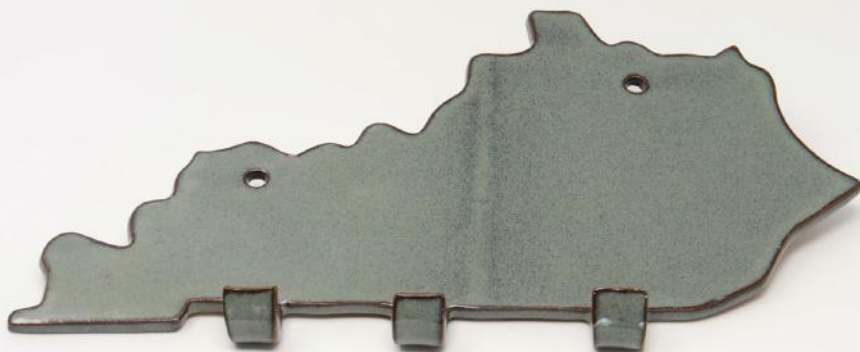

Height: 2.25"

Width: 2"

Capacity: About 8 ounces

Herb Stripper - \$14

Embrace your inner chef with our KY-shaped Herb Stripper! Varying hole sizes accommodate different herbs, making stripping rosemary, sage, thyme, and other herbs a breeze.

Height: 1.75"

Width: 4.25"

KY Keyholder - \$35

With 3 separate hanging fingers for key rings, this key holder will look great hanging by your door and help keep your keys organized!

Height: 5.5"

Width: 7"

KY Ornament - \$12