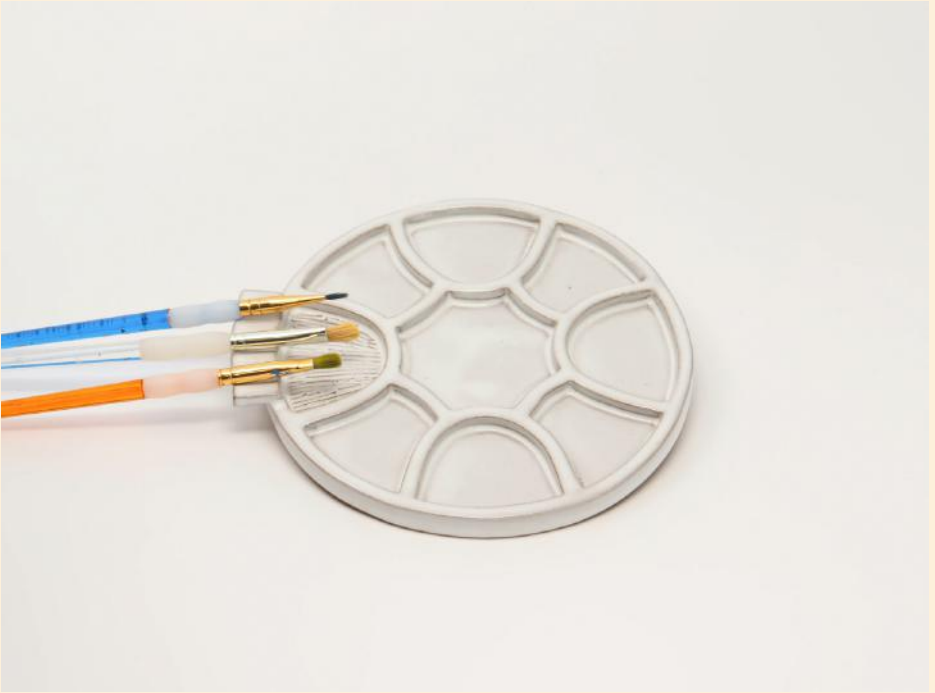

Width: 3"

Mixing Bowl - \$32 for Classic Blue or White, \$45 for Soil & Stem designs

If you make pancakes on the regular or frequently create sauces and marinades, take a look at the Matchstick Goods Mixing Bowl. It's handmade, has a built-in spout for pouring, and features an easy-use handle to help with gripping the bowl.

Finish Options: Soil & Stem designs, Classic Blue, Classic White

Height: 3.5"

Width: 6.75"

Capacity: 48 ounces

Mug - \$26 for Classic Blue or White, \$34 for Soil & Stem designs

Whether you are a fan of coffee, tea, or hot chocolate (or all three!), the Matchstick Goods Mug will meet all your beverage needs. It holds 14 ounces of liquid and has a slight inward curve to help keep beverages at temperature longer (warm or cold).

Finish Options: Soil & Stem designs, Classic Blue, Classic White

Height: 4"

Width: 3.25"

Capacity: 14 ounces

Paint Palette - \$50

We tasked our youth employees with creating our next product, and this beautiful and useful piece is what they came up with! Our ceramic paint palette is perfect for both amateur and professional artists looking for the best palette available.