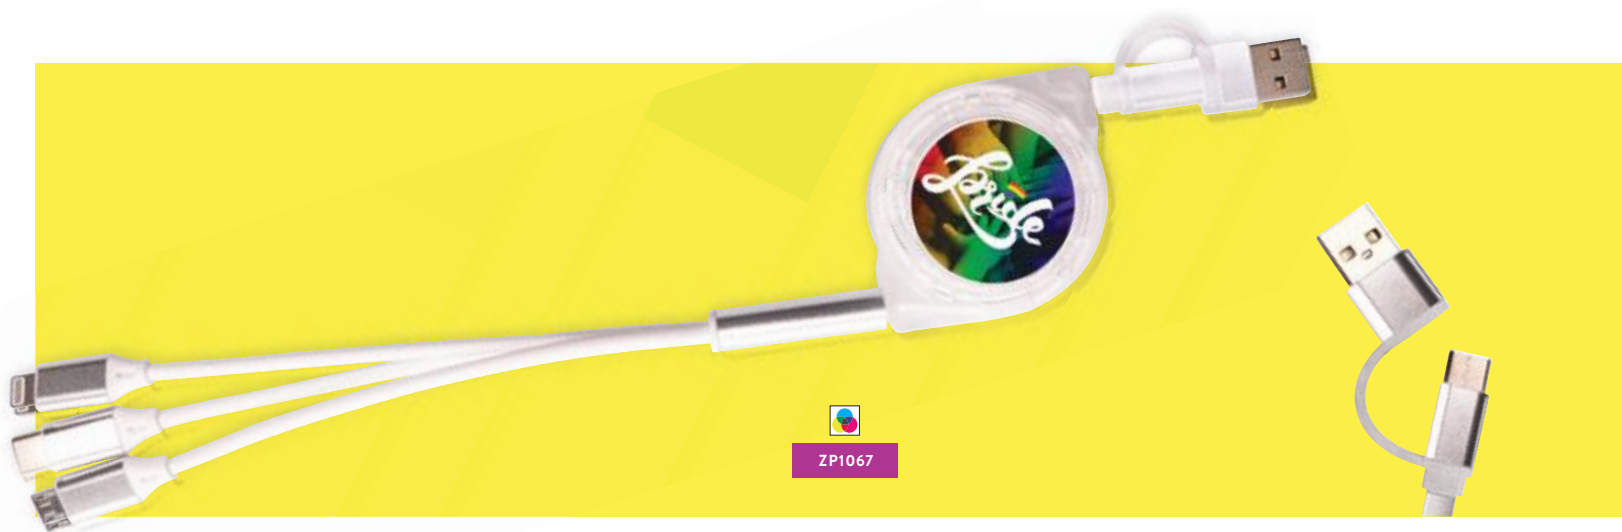

MOQ: 100pcs

ZP0066

ZC1150

ZP1067

**ZP0066  
PULL-UP PHONE STAND**

Slim plastic 2-in-1 phone stand and finger grip. Simply pull the unit open. Available in white and black. Size: 24 x 44mm dia. Print: 35mm dia.