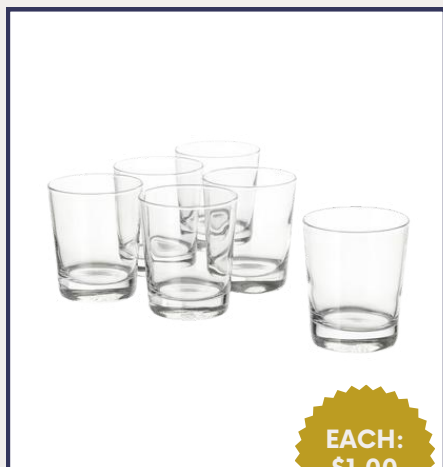

SET:
\$8.00

**INDIVIDUAL
\$1.60 EACH**

A set of gold flatware including a fork, a knife, and two spoons, displayed against a white background.

GLASSWARE

EACH:
\$1.20

**WHITE WINE
GLASS**

EACH:
\$1.20

**RED WINE
GLASS**

EACH:
\$1.20

**CHAMPAGNE
FLUTES**

EACH:
\$2.50

**MARTINI
GLASS**

EACH:
\$1.44

**HIGHBALL
GLASS**

EACH:
\$1.00

ROCK GLASS