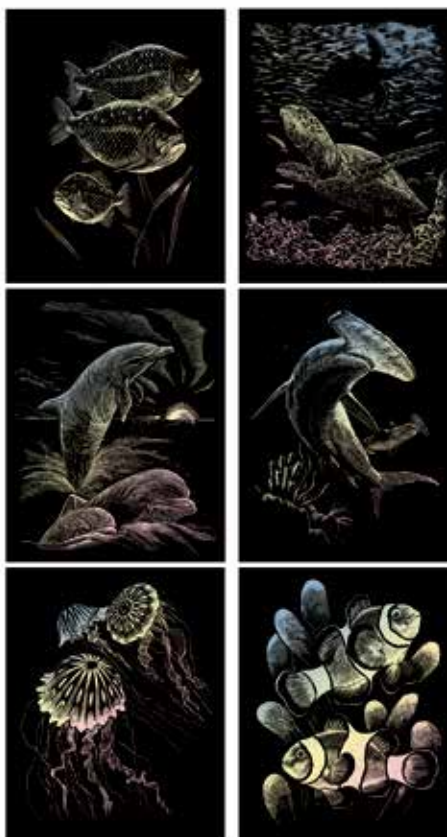

Engraving Art Activity Sets

Package Dimensions 13" x 9.4" x 2"

6 Preprinted Boards, 2 Scrapecutters, 1 Sponge

EGRVart Activity Set - Horses & Friends

R-08091 | Ages 8+ | Case Pack: 6 (Optional PDQ)

EGRVart Activity Set - Ocean

R-08093 | Ages 8+ | Case Pack: 6 (Optional PDQ)