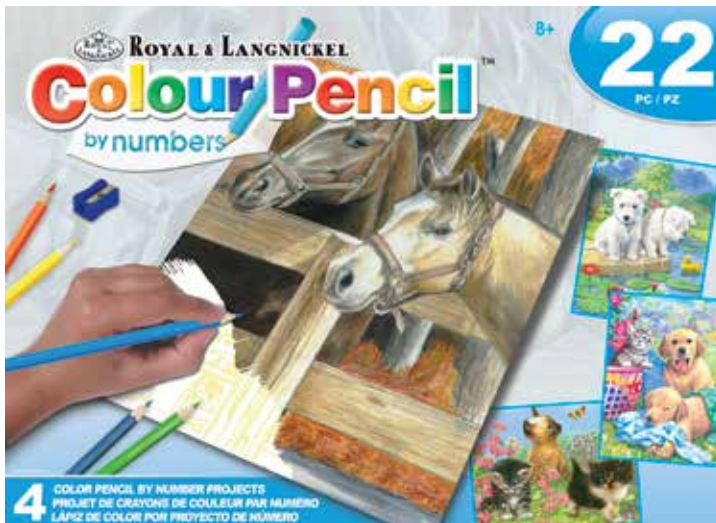

### Drawing Made Easy - Butterflies

R-08088 | Ages 8+ | Case Pack: 6\* | Package: 13" x 9.4" x 2"

12 Color Pencils, 6 Color Sticks, 4 Preprinted Boards,  
2 Reference Sheets, 1 Pencil Sharpener, 1 Drawing Guide

### Drawing Made Easy - Birds

R-07785 | Ages 8+ | Case Pack: 6\* | Package: 13" x 9.4" x 2"

9 Preprinted Artist Boards, 12 Pencil Crayons, Pencil Sharpener, Kneadable Eraser,  
Blending Stump, Sandpaper Block, Drawing Guide

### Colour Pencil Set - Horse and Puppy

R-94436 | Ages 8+ | Case Pack: 6\* | Package: 13" x 9.4" x 2"

10 Color Pencils, 4 Preprinted Boards, 4 Numbered Overlays,  
2 Reference Sheets, 1 Pencil sharpener, 1 Instruction Sheet

### Colour Pencil Set - American Wildlife

R-08094 | Ages 8+ | Case Pack: 6\* | Package: 13" x 9.4" x 2"

10 Color Pencils, 4 Preprinted Boards, 4 Numbered Overlays, 2 Reference Sheets,  
1 Pencil Sharpener, 1 Instruction Sheet