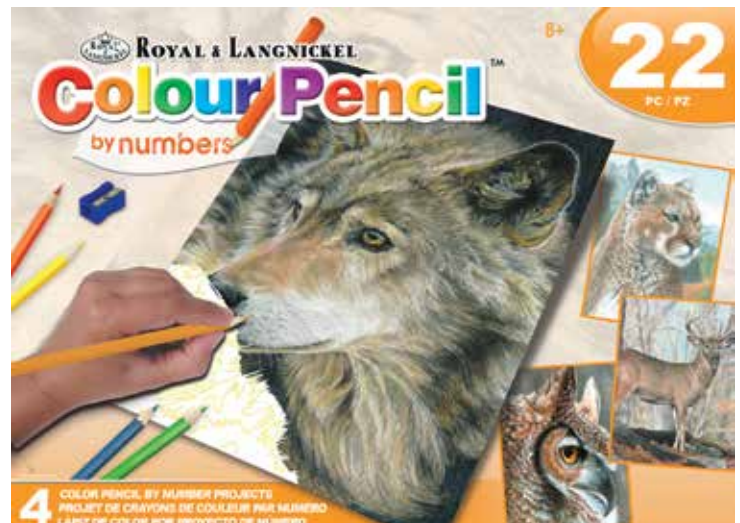

### Drawing Made Easy - Butterflies

R-08088 | Ages 8+ | Case Pack: 6\* | Package: 13" x 9.4" x 2"

12 Color Pencils, 6 Color Sticks, 4 Preprinted Boards,  
2 Reference Sheets, 1 Pencil Sharpener, 1 Drawing Guide

### Drawing Made Easy - Birds

R-07785 | Ages 8+ | Case Pack: 6\* | Package: 13" x 9.4" x 2"

9 Preprinted Artist Boards, 12 Pencil Crayons, Pencil Sharpener, Kneadable Eraser,  
Blending Stump, Sandpaper Block, Drawing Guide

### Colour Pencil Set - Horse and Puppy

R-94436 | Ages 8+ | Case Pack: 6\* | Package: 13" x 9.4" x 2"

10 Color Pencils, 4 Preprinted Boards, 4 Numbered Overlays,  
2 Reference Sheets, 1 Pencil sharpener, 1 Instruction Sheet

### Colour Pencil Set - American Wildlife

R-08094 | Ages 8+ | Case Pack: 6\* | Package: 13" x 9.4" x 2"

10 Color Pencils, 4 Preprinted Boards, 4 Numbered Overlays, 2 Reference Sheets,  
1 Pencil Sharpener, 1 Instruction Sheet