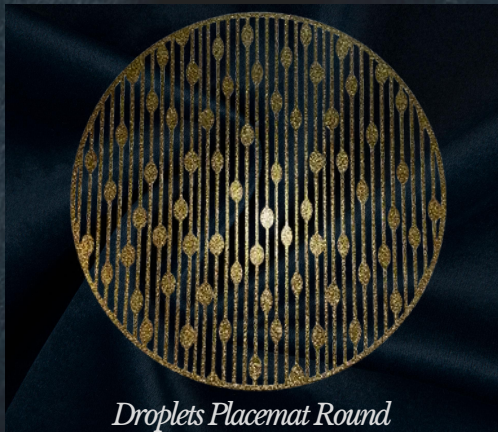

Droplets Design

Droplets Placemat Round

Droplets Placemat Square

Droplets Napkin Wrap

Droplets Table Decoration

Droplets Wine Glass Lamp Shades

Droplets Xmas Tree Napkin Decor

DROPLETS DESIGN PRODUCT DETAILS	Product Code
<p><u>Placemats: Round 35cm (Pack contents 25) Per Pack</u></p> <p>Droplets Round Placemats (Pack contents 25) (Gold) Droplets Round Placemats (Pack contents 25) (Silver)</p>	<p>1-600/25 1-601/25</p>
<p><u>Placemats: Square 30cm (Pack contents 25) Per Pack</u></p> <p>Droplets Square Placemats (Pack Contents 25) (Gold) Droplets Square Placemats (Pack Contents 25) (Silver)</p>	<p>1-604/25 1-605/25</p>
<p><u>Xmas Tree Napkin Decor: 10cm*19cm (Pack contents 25) Per Pack</u></p> <p>Droplets Xmas Tree Napkin Decor (Pack Contents 25) (Gold) Droplets Xmas Tree Napkin Decor (Pack Contents 25) (Silver)</p>	<p>1-608/25 1-609/25</p>
<p><u>Napkin Wraps: Size 5.5*22cm (Pack contents 25) Per Pack</u></p> <p>Droplets Napkin Wraps (Pack Contents 25) (Gold) Droplets Napkin Wraps (Pack Contents 25) (Silver)</p>	<p>1-612/25 1-613/25</p>
<p><u>Table Decoration Set (3 Lamps & 3 LED Lights in 1 set):</u> <u>Lamp Sizes 13*30cm 10*13cm 9*12cm Per Pack</u></p> <p>Droplets Table Decoration Set (Pack Contents 3 assorted sizes) (Gold) Droplets Table Decoration Set (Pack Contents 3 assorted sizes) (Silver)</p>	<p>1-620 1-621</p>
<p><u>Wine Glass Lamp Shades: with LED Tea Lights: Size 14cm*10cm</u> <u>(Pack contents 12 Shades) Per Pack</u></p> <p>Droplets Wine Glass Lamp Shades (Pack Contents 12)with LED Lights (Gold) Droplets Wine Glass Lamp Shades (Pack Contents 12)with LED Lights (Silver)</p>	<p>1-623 1-624</p>
<p><u>Chiffon Table Runner: Voile Glitter Size 78cm*3mts</u> <u>(Pack contents 6 Table Runners) Per Pack</u></p> <p>Chiffon Table Runner (Pack Contents 6) (White) Table Runner (Pack Contents 6) (Cream) Chiffon Table Runner (Pack contents 6 Table Runners) (Black)</p>	<p>21-00 21-01 21-02</p>