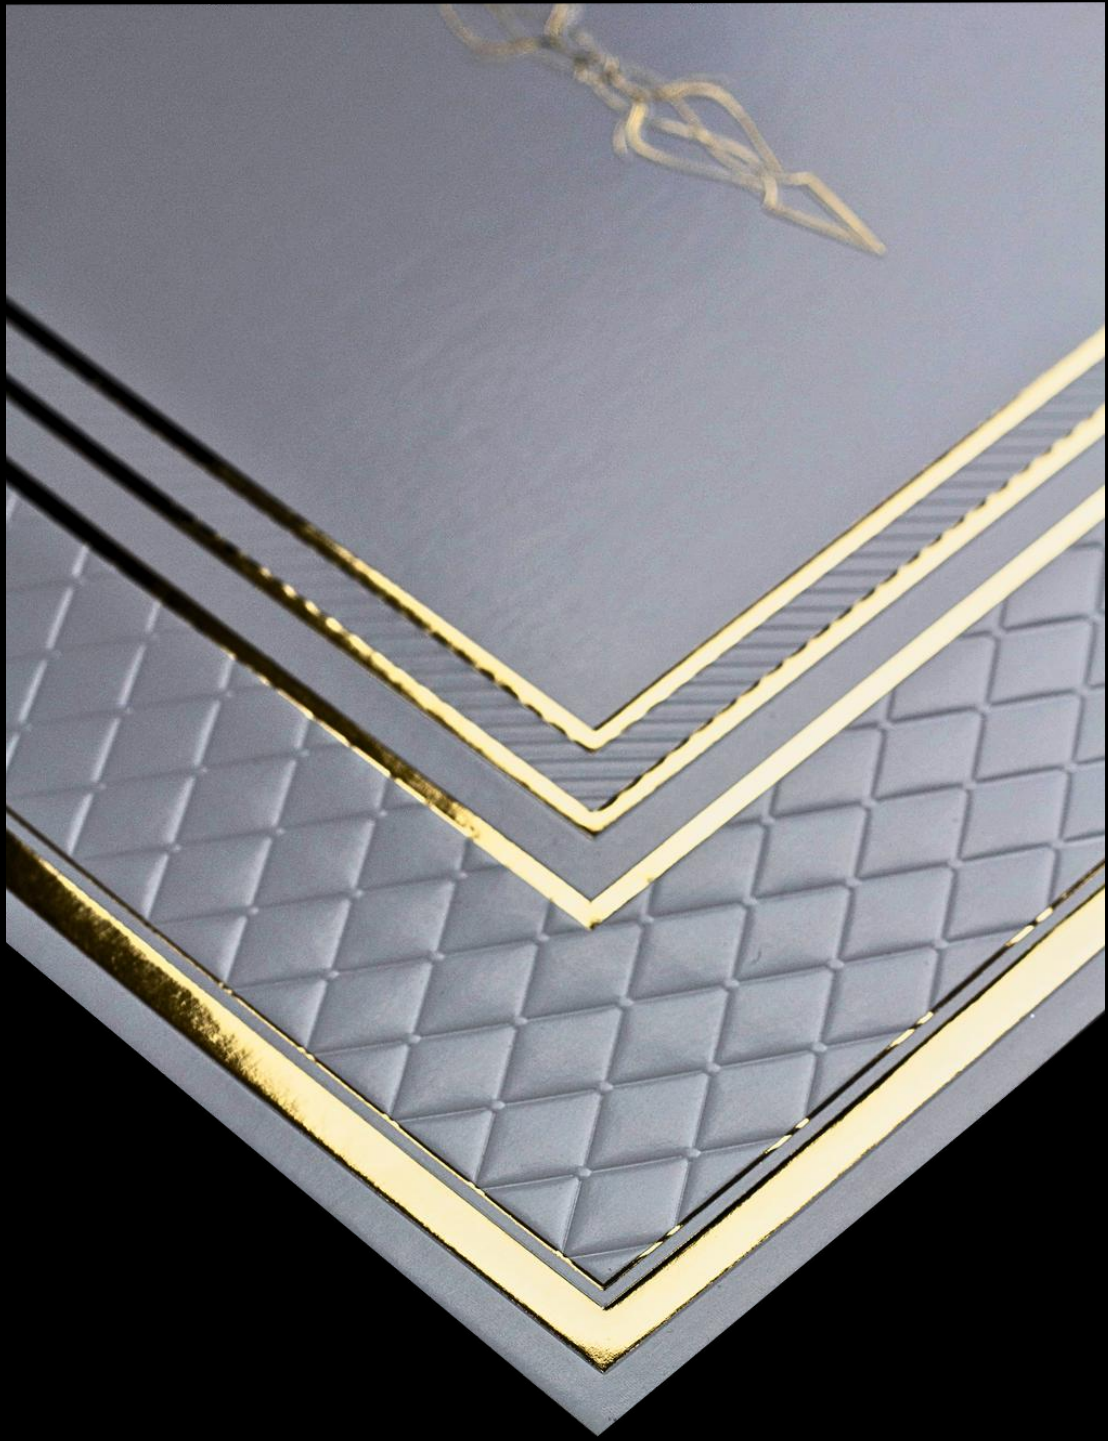

*Saunders
Concepts*

Anni Design