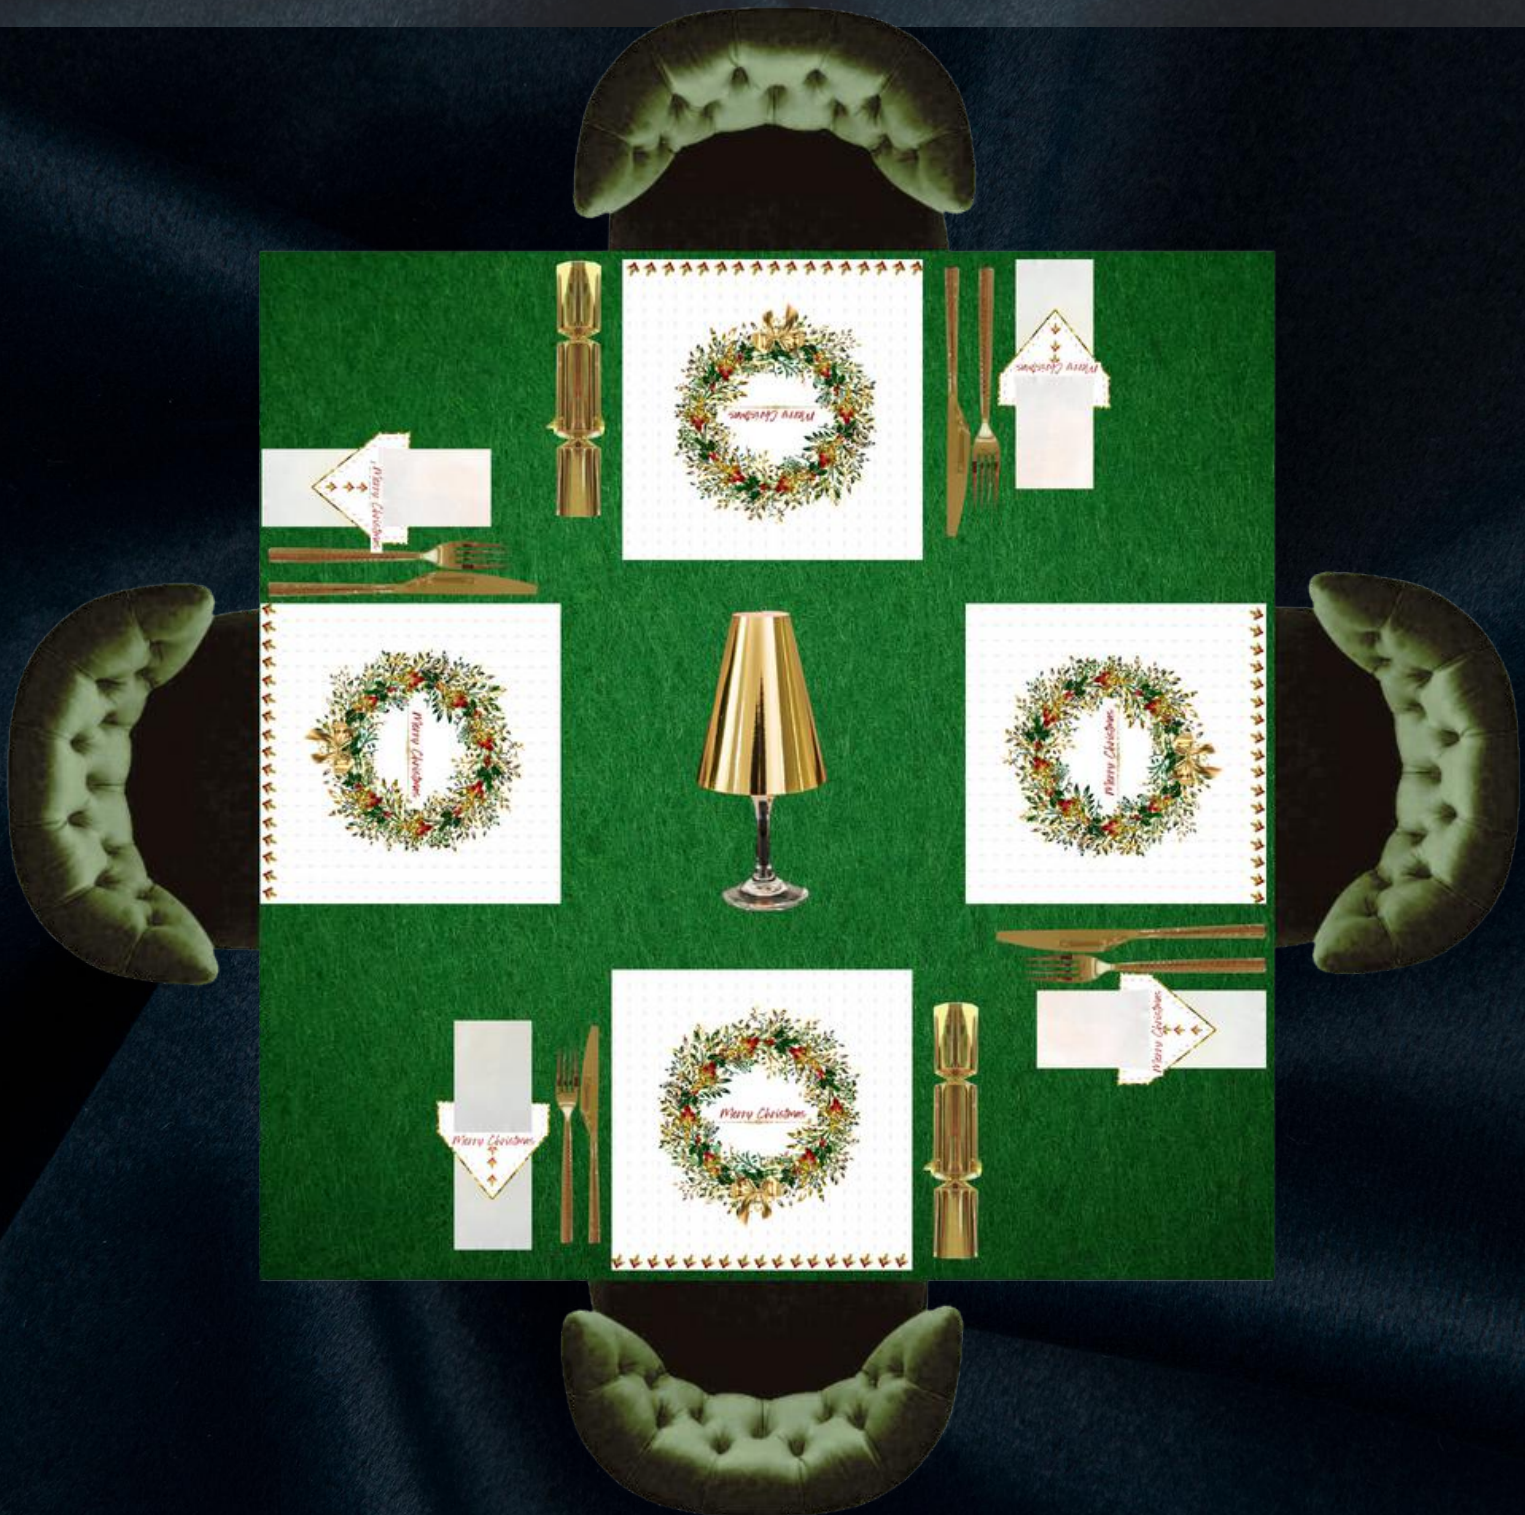

*Saunders
Concepts*

*Xmas Wreath Design
Table Setting Products*

*Saunders
Concepts*

Xmas Wreath Design

*Saunders
Concepts*

Xmas Wreath Design

Xmas Wreath Design

Wine Glass lamp Shades

Xmas Wreath Napkin Decor

Xmas Wreath Design
Foil Embossed Premium Card Stock

XMAS WREATH DESIGN PRODUCT DETAILS	Product Code
<p><u>Wine Glass Lamp Shades: with LED Tea Lights: Size 14cm*10cm</u> <u>(Pack contents 12 Shades) Per Pack</u></p> <p>Anni Wine Glass Lamp Shades (Pack Contents 12)with LED Lights (Gold) Anni Wine Glass Lamp Shades (Pack Contents 12)with LED Lights (Silver) Anni Wine Glass Lamp Shades (Pack Contents 12)with LED Lights (Red)</p>	<p>1-202 1-202 1-203</p>
<p><u>Xmas Wreath Foil Embossed Placemats Size 30cm*30cm</u> <u>(Pack contents 25 PlacematsPer Pack</u></p> <p>Xmas Wreath Placemats (25 in a Pack)</p>	<p>6622</p>
<p><u>Xmas Wreath Napkin Decor: Foil Card Size 10cm*19cm</u> <u>(Pack contents 25 Cards) Per Pack</u></p> <p>Xmas Wreath Napkin Decor(Pack Contents 25)</p>	<p>6623</p>