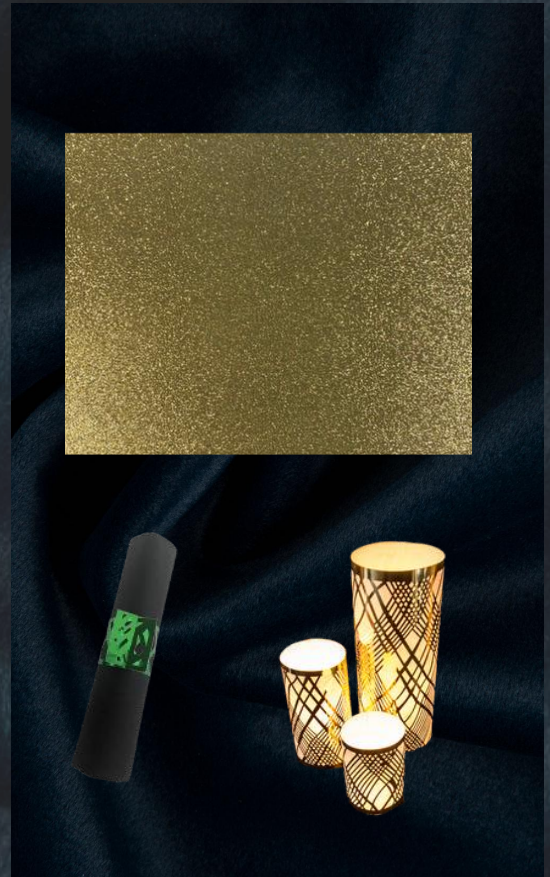

White Chiffon Table Runner