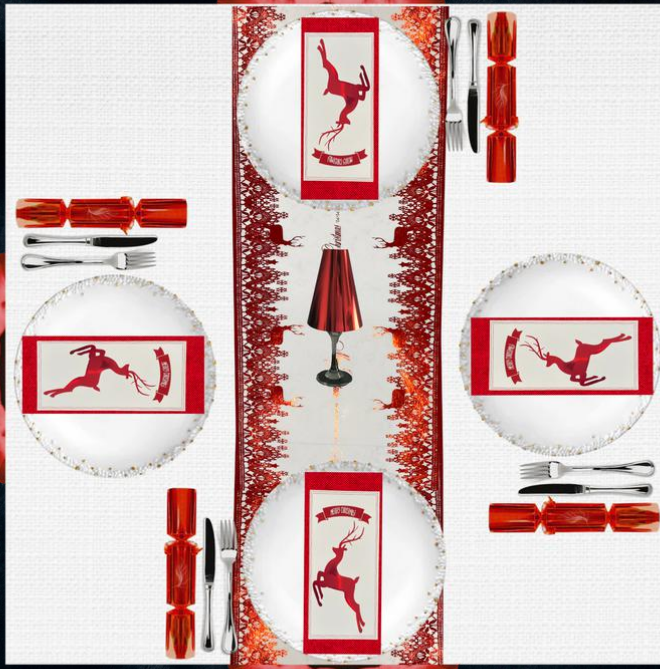

Saunders
Concepts

Reindeer Design

Gold Reindeer Napkin
Decor