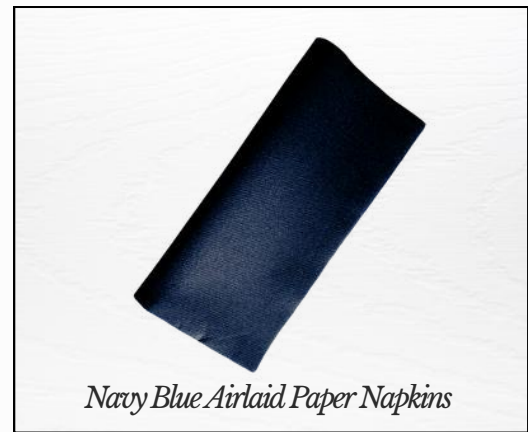

Contact Daphne Saunders :Phone 0407814044

*Saunders
Concepts*

*Benson Design
Table Setting Products*

Benson Design

AFFORDABLE LUXURY TABLE SETTING DECOR

Benson Design

BENSON DESIGN PRODUCT DETAILS	Product Code
<p>Placemats: <u>Square 30cm (Pack contents 25) Per Pack</u></p> <p>Benson Square Embossed Foil Placemats (Pack Contents 25) (Navy Blue)</p>	72-04/25
<p>Napkins: <u>Size 48cm (Pack contents 25) Per Pack</u></p> <p>Luxury Italian Air-laid Paper Napkins (Pack Contents 25) (Navy Blue)</p> <p>Luxury Italian Air-laid Paper Napkins (Pack Contents 25) (White)</p> <p>Luxury Italian Air-laid Paper Napkins (Pack Contents 25) (Black)</p>	<p>12-106/25</p> <p>12-900/25</p> <p>12-901/25</p>
<p>Potted Faux Leaf Plant:</p> <p><u>Sizes 7*20cm (Pack contents 6 Sets) \$ Per Pack</u></p> <p>Potted Faux Leaf Plant (Price is for 6)</p>	71-10