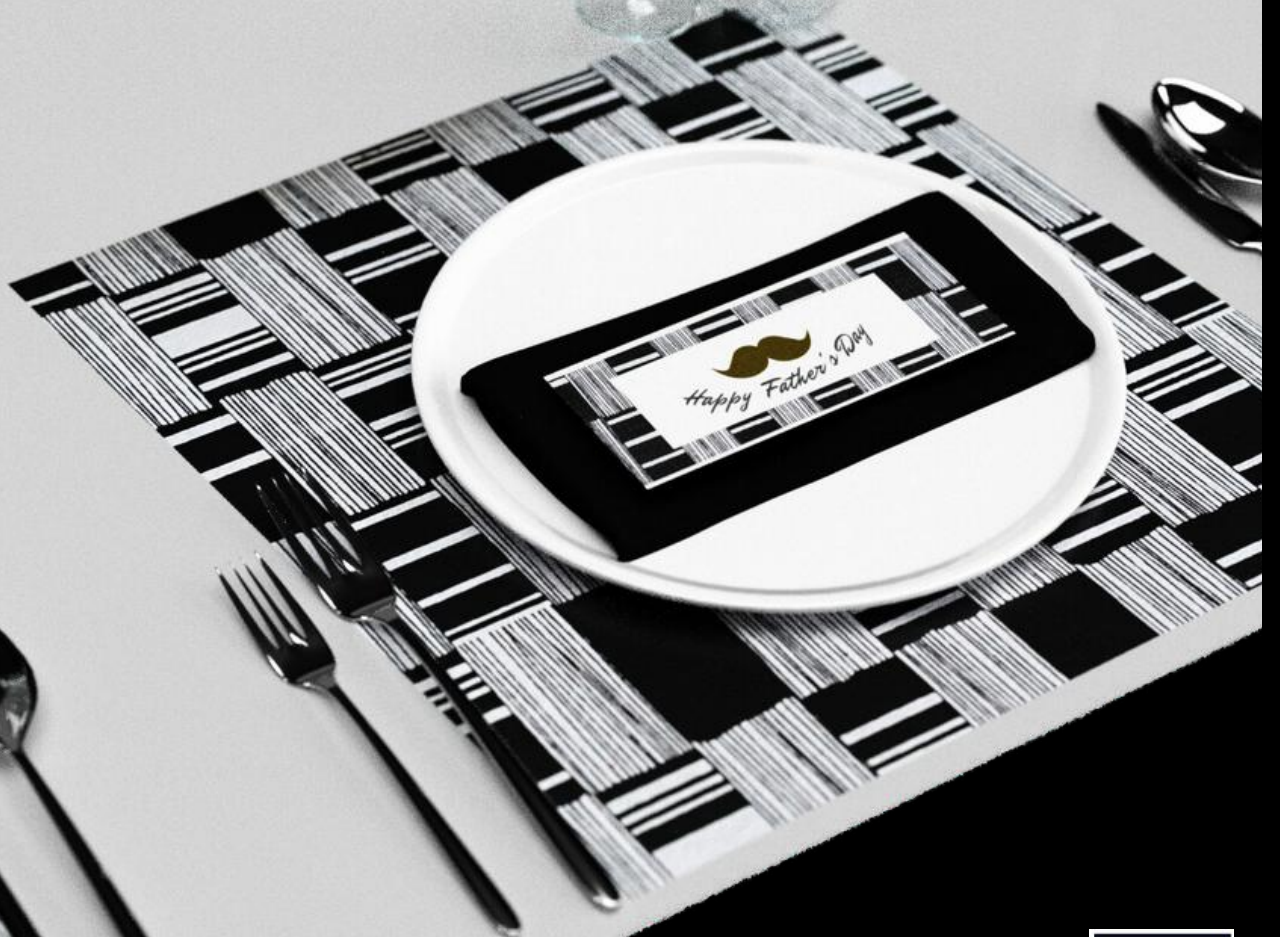

*Saunders
Concepts*

*Bricks Design
Table Setting Products*