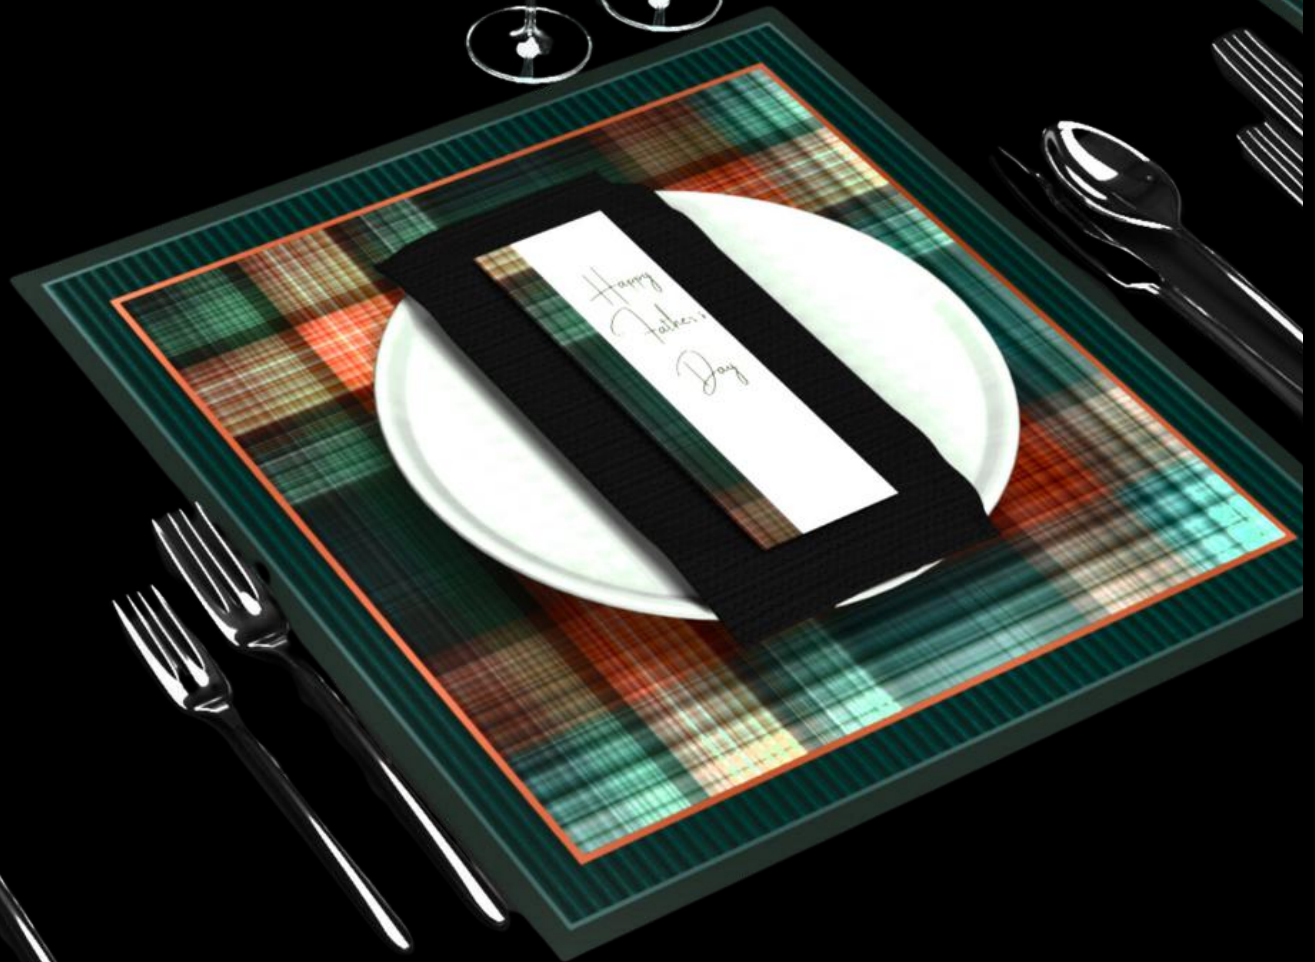

*Saunders
Concepts*

*Tartan Design
Table Setting Products*