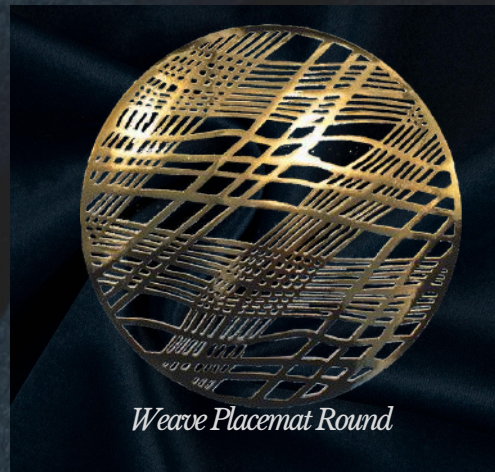

Weave Placemat Round