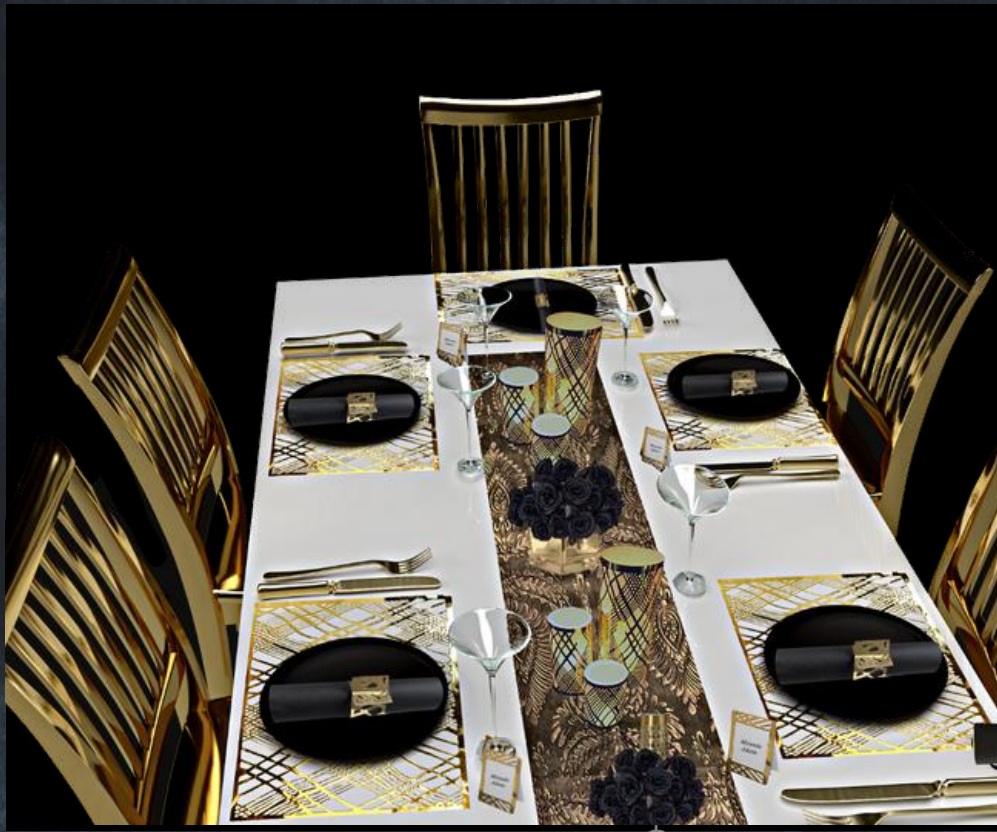

*Saunders
Concepts*

Weave Design