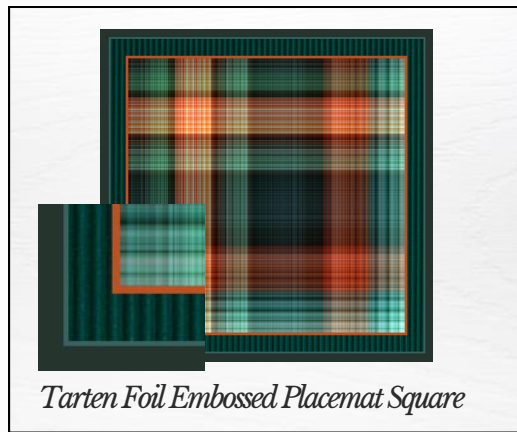

Contact Daphne Saunders :Phone 0407814044

*Saunders
Concepts*

*Benson Design
Table Setting Products*

Benson Design

AFFORDABLE LUXURY TABLE SETTING DECOR

Benson Design

BENSON DESIGN PRODUCT DETAILS	Product Code
<p>Placemats: <u>Square 30cm (Pack contents 25) Per Pack</u></p> <p>Benson Square Embossed Foil Placemats (Pack Contents 25) (Navy Blue)</p>	72-04/25
<p>Napkins: <u>Size 48cm (Pack contents 25) Per Pack</u></p> <p>Luxury Italian Air-laid Paper Napkins (Pack Contents 25) (Navy Blue)</p> <p>Luxury Italian Air-laid Paper Napkins (Pack Contents 25) (White)</p> <p>Luxury Italian Air-laid Paper Napkins (Pack Contents 25) (Black)</p>	<p>12-106/25</p> <p>12-900/25</p> <p>12-901/25</p>
<p>Potted Faux Leaf Plant:</p> <p><u>Sizes 7*20cm (Pack contents 6 Sets) \$ Per Pack</u></p> <p>Potted Faux Leaf Plant (Price is for 6)</p>	71-10

*Saunders
Concepts*

*Tartan Design
Table Setting Products*

Farten Design

AFFORDABLE LUXURY TABLE SETTING DECOR

Tarten Design

Tarten Foil Embossed Placemat Square

Black Airlaid Paper Napkins

Artificial Faux Herb Vase