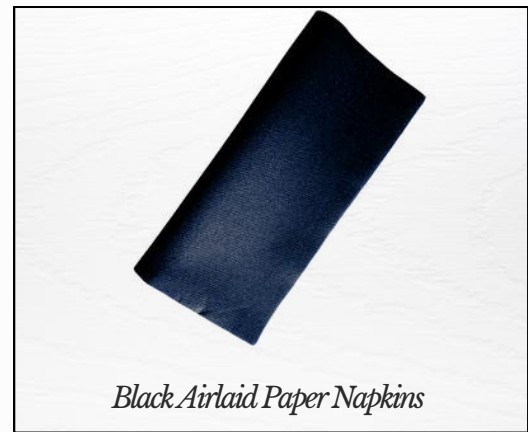

*Saunders
Concepts*

*Tartan Design
Table Setting Products*

Farten Design

AFFORDABLE LUXURY TABLE SETTING DECOR

Tarten Design

Tarten Foil Embossed Placemat Square

Black Airlaid Paper Napkins

Artificial Faux Herb Vase