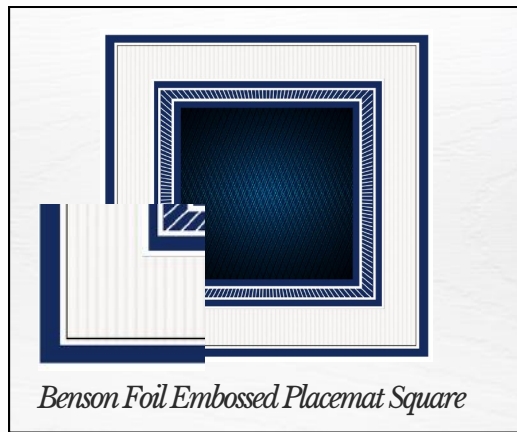

Contact Daphne Saunders :Phone 0407814044

*Saunders
Concepts*

*Benson Design
Table Setting Products*

Benson Design

AFFORDABLE LUXURY TABLE SETTING DECOR

Benson Design

BENSON DESIGN PRODUCT DETAILS	Product Code
<p>Placemats: <u>Square 30cm (Pack contents 25) Per Pack</u></p> <p>Benson Square Embossed Foil Placemats (Pack Contents 25) (Navy Blue)</p>	72-04/25
<p>Napkins: <u>Size 48cm (Pack contents 25) Per Pack</u></p> <p>Luxury Italian Air-laid Paper Napkins (Pack Contents 25) (Navy Blue)</p> <p>Luxury Italian Air-laid Paper Napkins (Pack Contents 25) (White)</p> <p>Luxury Italian Air-laid Paper Napkins (Pack Contents 25) (Black)</p>	<p>12-106/25</p> <p>12-900/25</p> <p>12-901/25</p>
<p>Potted Faux Leaf Plant:</p> <p><u>Sizes 7*20cm (Pack contents 6 Sets) \$ Per Pack</u></p> <p>Potted Faux Leaf Plant (Price is for 6)</p>	71-10