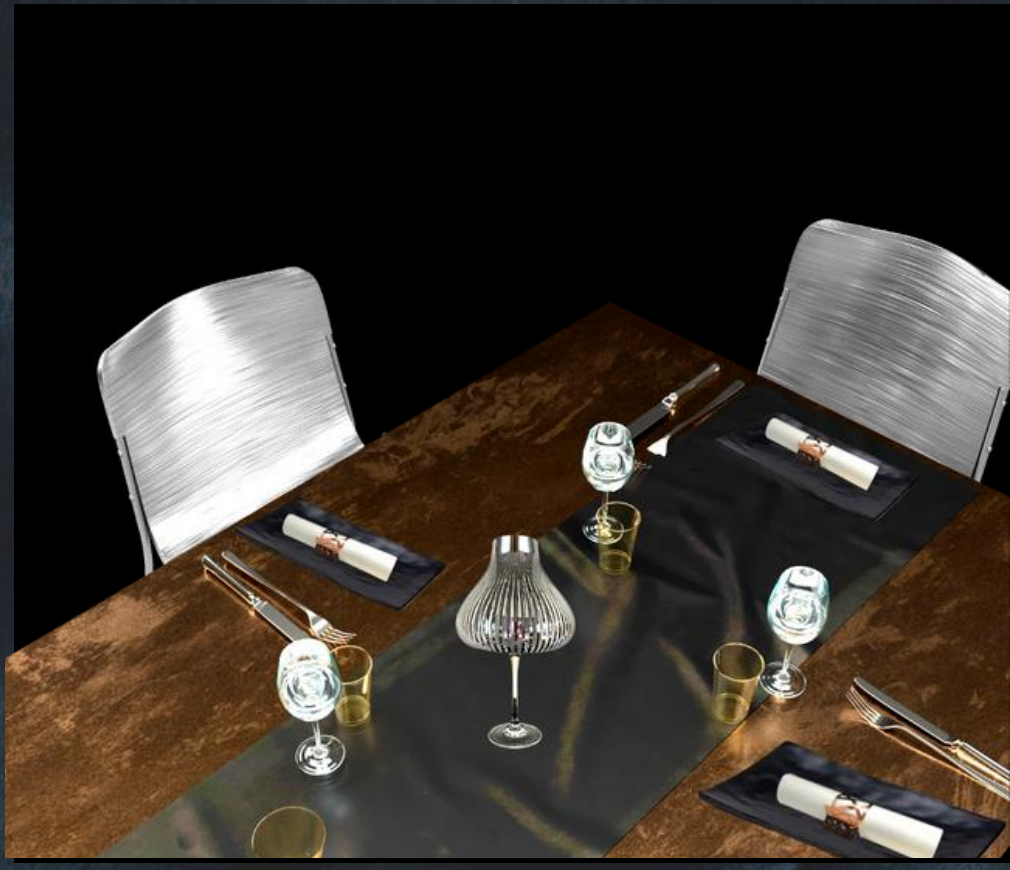

*Saunders
Concepts*

Velvet Design

Red Velvet Table Runner