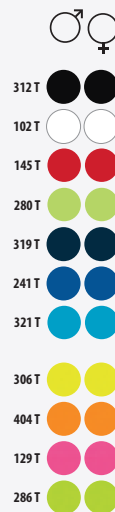

SOL'S SPORTY TT

Women 02117

MALLA 140 - 100% poliéster
transpirable

♂ S - 3XL - 11 COLORES

♀ XS - XXL - 11 COLORES

BEST DEAL

SOL'S SPRINT
02995

POLIÉSTER PIQUÉ - UNISEX
100% poliéster piqué
XS - 3XL - 6 COLORES