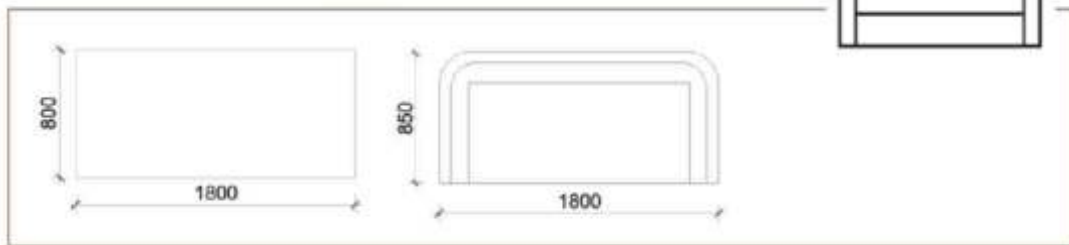

This Range Of Stations Can Complement The Ambiance Of A Corporate Event. Sleek, With Understand Glamour, These Come With A Stainless Steel Body And Led Lighting System. The Polished Surface Is Scratch And Stain Resistant Which Makes It Easy To Clean And Maintain.

■ Size and optional material