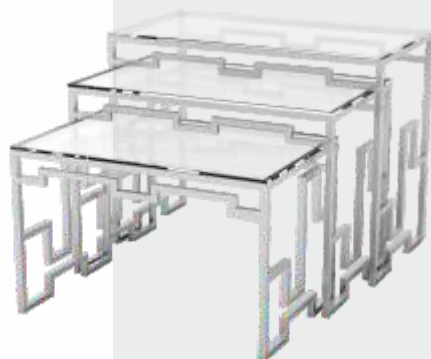

CODE: B.T.II.19

SIZE: 1300*700*1150MM

1200*700*950MM

1100*700*750MM