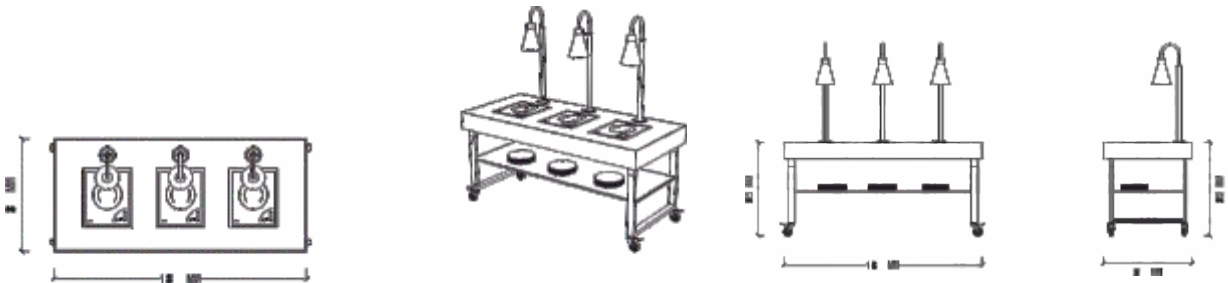

PEKING DUCK STATION

CODE: L.C.61.12

SIZE: 1800*800*850MM

VOLTAGE/POWER: 220V/3000W

S C I N T I L L A

Another fine blend of versatility and scintillating designs. Made from 304G stainless steel, these stations can be assembled with different modules making it truly versatile and supremely functional. Easy customization as per customer preference, handy undershelf for keeping dishes, and robust to carry them anywhere are special features of these stations.