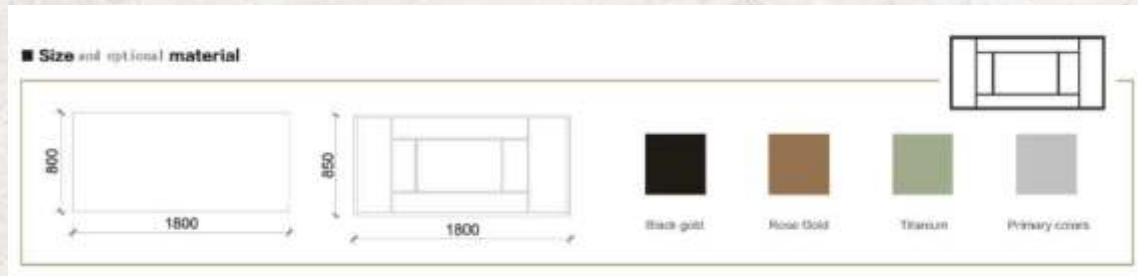

FRAME TROLLEY

STEEL FRAME WITH BLACK POWDER COATING FINISHING, EACH TROLLEY CAN CARRY 6 TABLE FRAMES
 SIZE: 1750*1160*2050MM

LUFENCE

IMAGINE | INNOVATE | INDULGE

R A I N B O W

Add A Little Glitz To Your Show! This Range Of Stations Comes With Attractive Decorative Led Lights That Will Not Only Light Up The Food You Prepare But Will Make The Presentation Visually Appealing. It Has A Stainless Steel Structure And Comes In Beautiful Colors. It Also Has An Independent Leakage Switch Protection System.