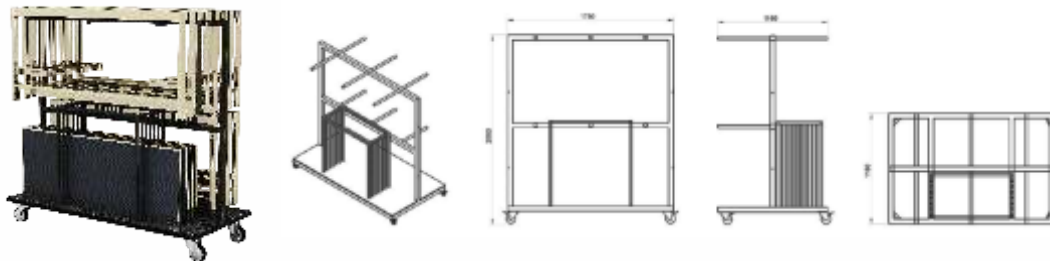

FRAME TROLLEY

STEEL FRAME WITH BLACK POWDER COATING FINISHING, EACH TROLLEY CAN CARRY 6 TABLE FRAMES
SIZE: 1750*1160*2050MM