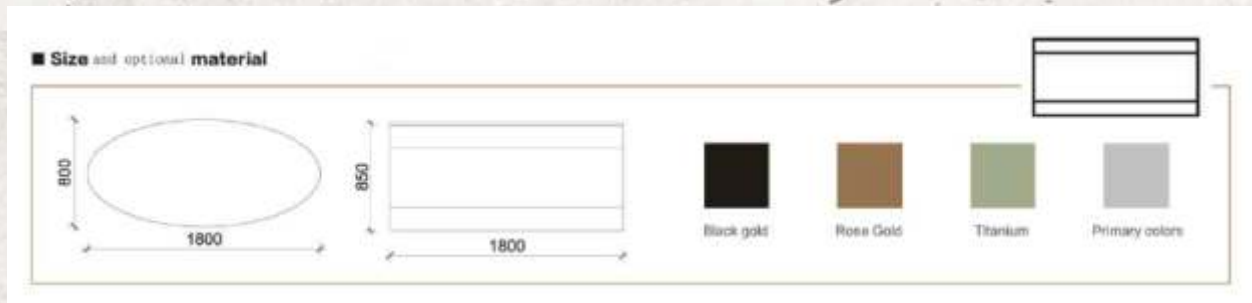

Style oozes from its every inch. The elliptical shape without the conventional corners gives it a seamless flow look. With its black quartz stone counter top, dark finish and bottom metallic border this immaculate range of stations is the choice for premium events. As of usage, it can withstand high temperature cooking and is scratch resistant and stain proof.