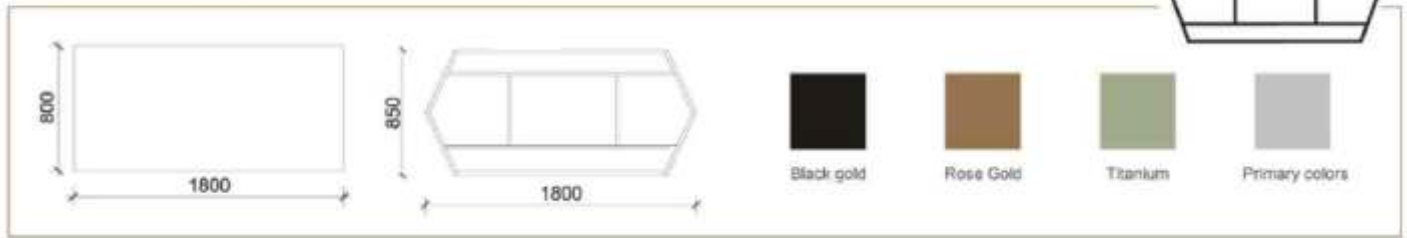

Transport your guests to the Orient with these stylized stations. Their hexagonal design scheme with wood finish and a bold border conjures up the enigma of a far off land. As of the build and finish, it is robust, with scratch resistant surface.

■ **Size and optional material**