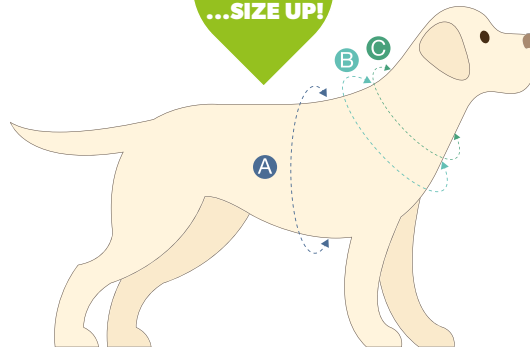

COSY HOODY

LITTLE MONSTERS - BATH ROBE S M L

If between two sizes...
...SIZE UP!

TROPICAL - BATH ROBE S M L

LEOPARD PINK - BATH ROBE S M L

SIZE (Suitable for*)	BACK LENGTH	NECK ADJUSTMENT	BELLY ADJUSTMENT
S French Bulldog, Sheltie	40 cm	40-46 cm	46-58 cm
M Golden Retriever, Bull Terrier	55 cm	52-60 cm	60-76 cm
L Barsoi, Dalmatian	70 cm	64-74 cm	72-96 cm

*only as a reference, does not replace measuring your own dog.

NEW

JUST
FOR CATS

JUST FOR CATS- HARNESS & LEASH SET

one size fits all

SIZE	
XS	1 cm X 22-35 cm

JUST FOR CATS- HARNESS & LEASH SET

One size fits all & with comfortable neoprene padding