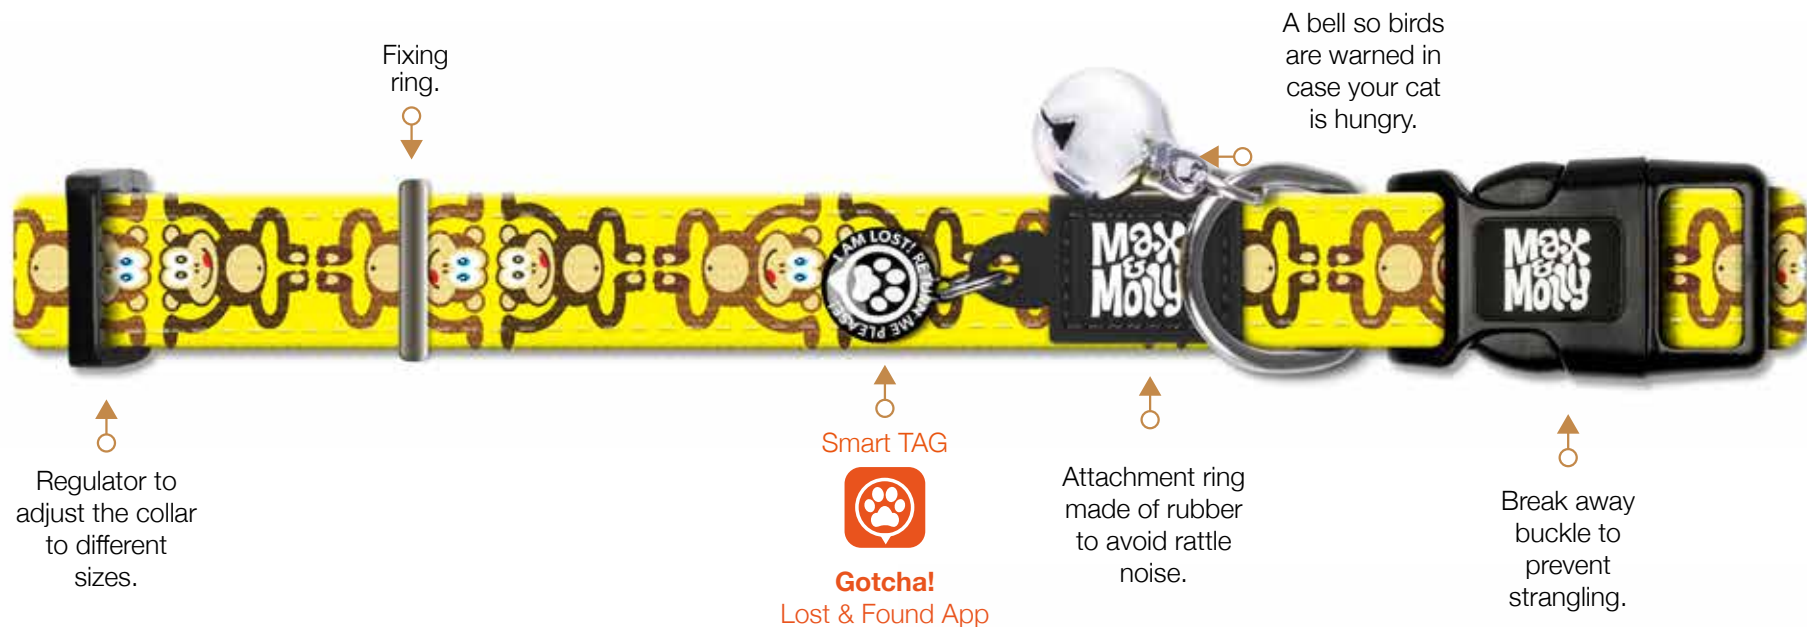

*only as a reference, does not replace measuring your own dog.

NEW

JUST
FOR CATS

JUST FOR CATS- HARNESS & LEASH SET

one size fits all

SIZE	
XS	1 cm X 22-35 cm

JUST FOR CATS- HARNESS & LEASH SET

One size fits all & with comfortable neoprene padding

LITTLE MONSTERS - HARNESS & 120 cm LEASH

TROPICAL - HARNESS & 120 cm LEASH

DONUTS - HARNESS & 120 cm LEASH

BLACK SHEEP - HARNESS & 120 cm LEASH

CHERRY BLOOM - HARNESS & 120 cm LEASH

LEOPARD PINK - HARNESS & 120 cm LEASH