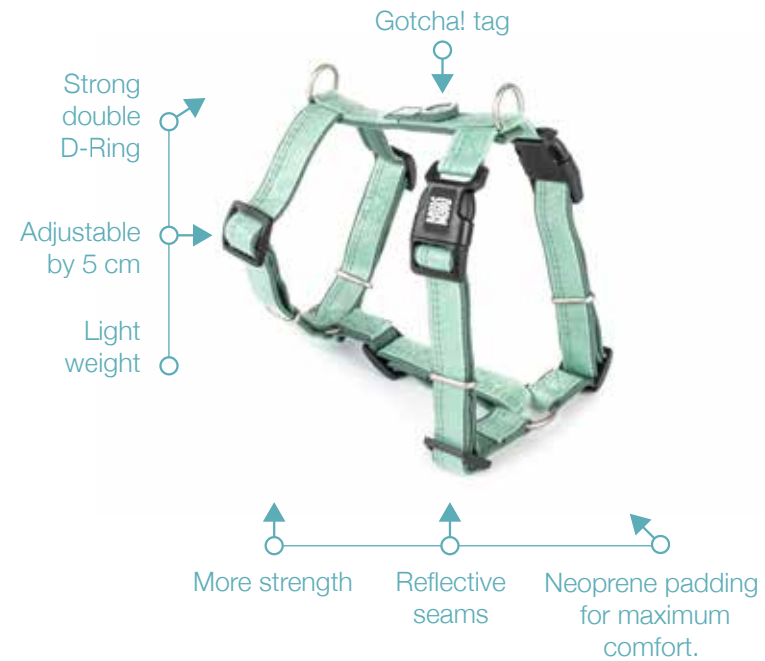

C UPPER NECK: Collars sit higher up on the neck, so measure here for collars or bandanas.

TWO FINGERS RULE: A good rule of thumb (or rather, finger) to test for snugness is to leave enough room for two fingers between the gear and your dog.

- Premium harness for adventure, agility and action.
- Adjustable at chest, neck and belly for the perfect fit.
- D-ring on the chest for pull-control, and an emergency handle on the back.
- Integrated Gotcha! tag with a unique QR code.
- The app ensures quick reunions and provides finder's GEO location.