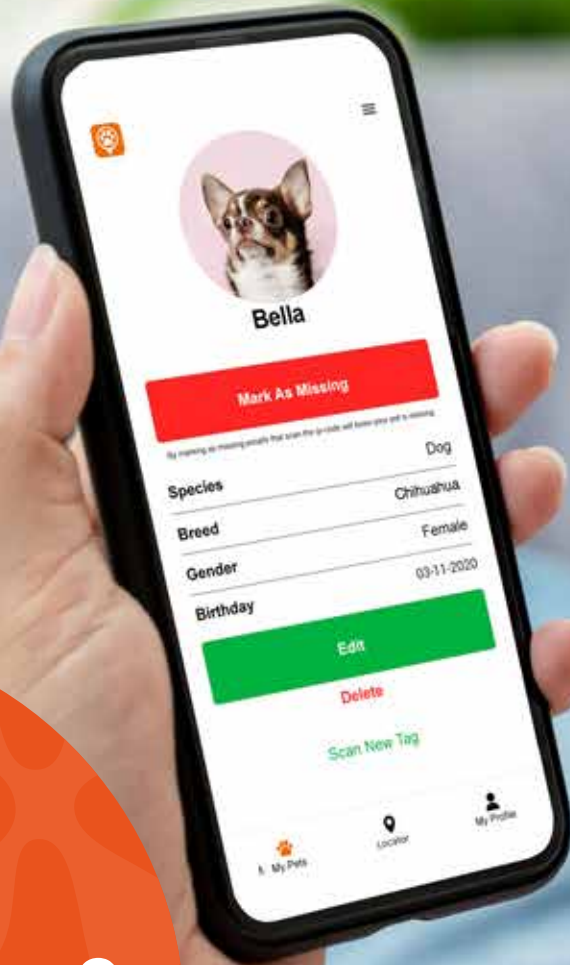

Gotcha!

LOST & FOUND APP

Scan
the QR code
to watch the video

GOTCHA! LOST & FOUND APP

Ultimate safety on every collar

Don't lose your best friend !

Every Max & Molly collar & Matrix 2.0 harness includes a unique Gotcha! ID tag. This value added feature allows pet owners to create a custom profile at no additional cost.

In the event a pet is lost, the finder simply scans the QR code with any smartphone camera and instantly has access to all necessary information needed to reunite dog and owner.

Gotcha!
Lost & Found App

GOTCHA! LOST & FOUND APP

Great user experience

- Including Geo-tagging: When someone scans your pet's smart ID tag, you instantly receive the geolocation on your phone.
- Privacy settings: You can choose which information the finder will see when scanning the tag.
- Add a picture of your dog to your pet's profile.
- Edit or delete your pet's profile as you wish.
- Add multiple pets to your personal profile.