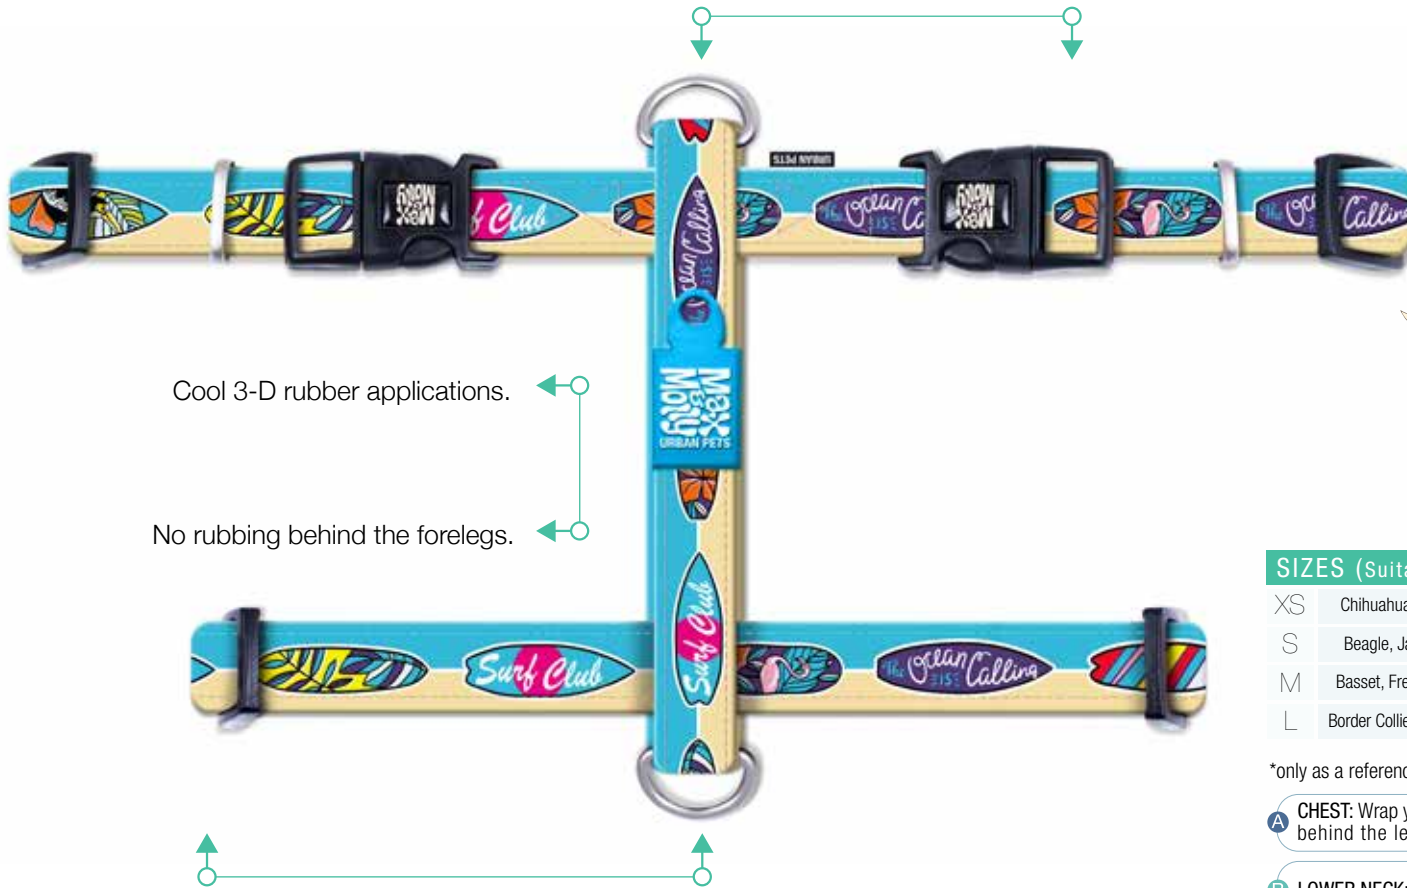

S T Y L I S H

Unique designs
printed with precision.

S E C U R I T Y

Light weight,
Machine washable 40° C
Tensile force tested.

ORIGINAL GEAR - H-HARNESS

Hypoallergenic, quick-drying

Extra front D-ring for more control if needed or to hang accessories.

2 Power buckles hold 5 times the dog's weight.

Cool 3-D rubber applications.

No rubbing behind the forelegs.

4 regulators to adjust the size to perfect fit.

Safety first!
Heavy duty and solid brushed metal parts.