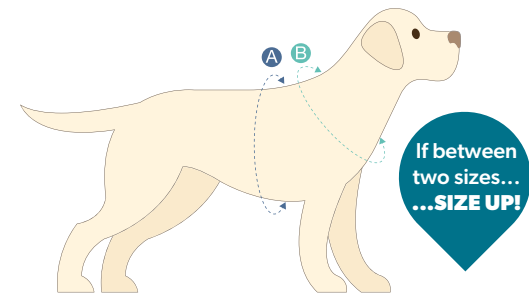

C UPPER NECK: Collars sit higher up on the neck, so measure here for collars or bandanas.

TWO FINGERS RULE: A good rule of thumb (or rather, finger) to test for snugness is to leave enough room for two fingers between the gear and your dog.

- Premium harness for adventure, agility and action.
- Adjustable at chest, neck and belly for the perfect fit.
- D-ring on the chest for pull-control, and an emergency handle on the back.
- Integrated Gotcha! tag with a unique QR code.
- The app ensures quick reunions and provides finder's GEO location.