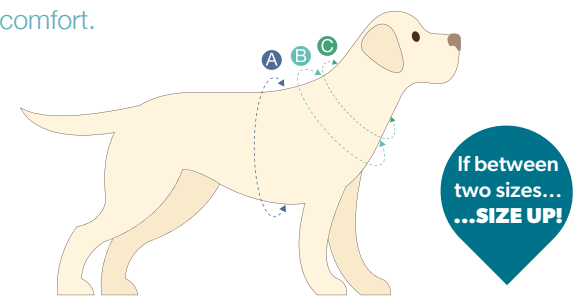

NEW

MATRIX 2.0 SMART ID Q-FIT HARNESS

- A stylish step-in harness, lightweight and comfortable.
- Made from hypoallergenic, quick-drying, extra-soft padded and strong polyester.
- Integrated Gotcha! tag with a unique QR code.
- The app ensures quick reunions and provides finder's GEO location.
- Ideal distribution of pressure on chest and waist.