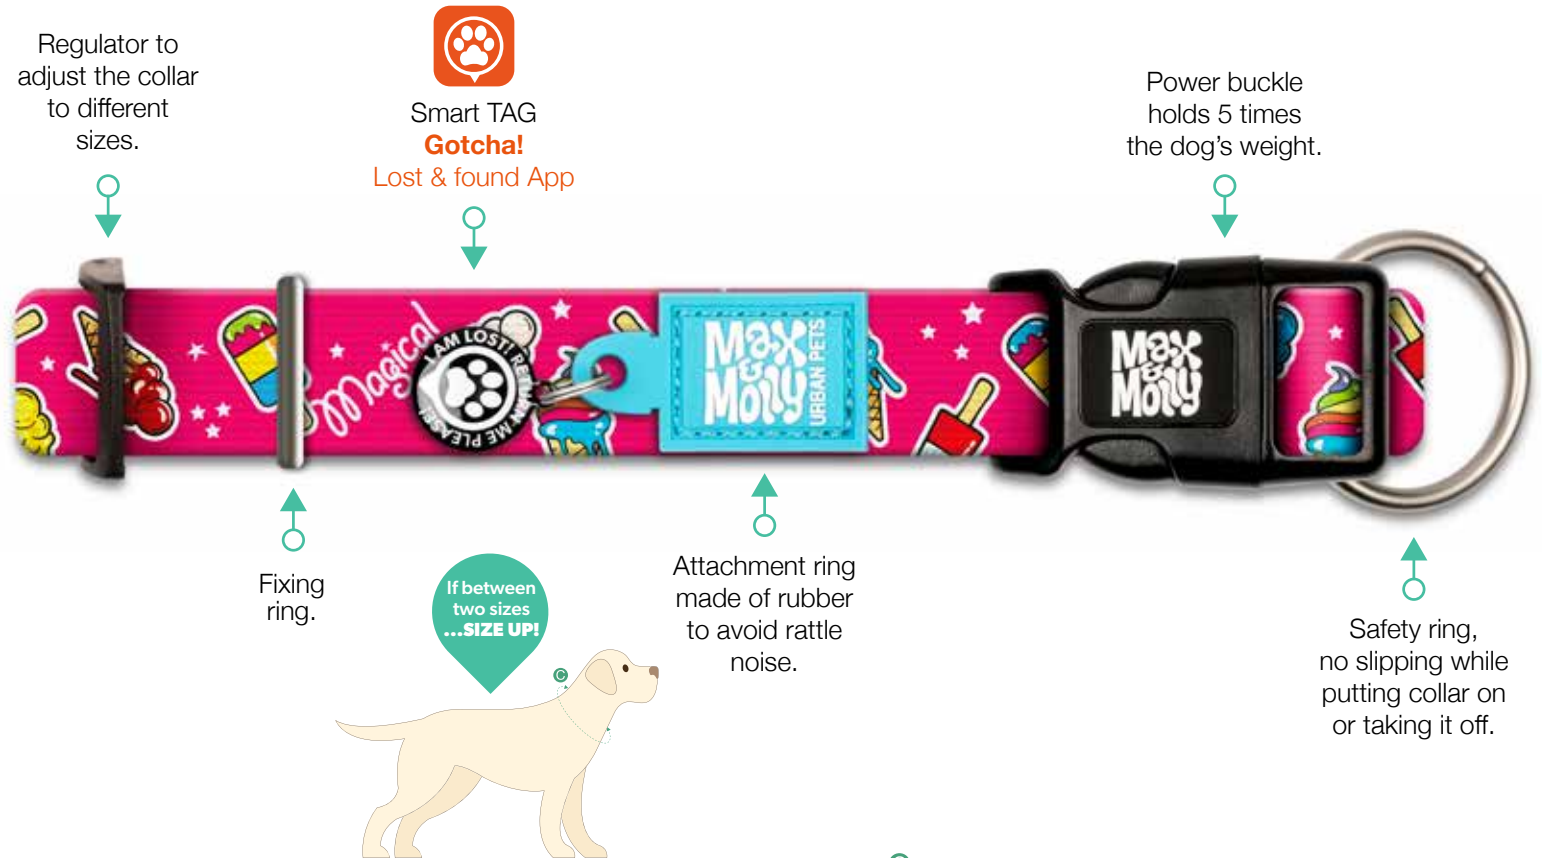

TREAT BAG - 500ML - 17CM X 12CM X 5CM DOG

OUR MATRIX 2.0 KEY RINGS

Each MAX & MOLLY design has a matching Key Ring!

ORIGINAL GEAR
COLLAR

GOTCHA! SMART ID COLLAR

Ultimate safety on every collar

**DOG & CAT
SMART ID COLLARS**

which will return your friend safely in case it gets lost.

HYPOALLERGENIC

quick-drying,
soft and comfortable neoprene.

Inside padding for maximum comfort.
Ultra strong polyester.

CAT COLLAR

light & strong,
warning bell for birds,
breakaway buckle to prevent strangling.

Regulator to adjust the collar to different sizes.

Smart TAG
Gotcha!
Lost & found App

Power buckle holds 5 times the dog's weight.

Fixing ring.

If between two sizes
...SIZE UP!

Attachment ring made of rubber to avoid rattle noise.

Safety ring, no slipping while putting collar on or taking it off.

SIZES NECK (Suitable for*)		
XS	1 cm X 22-35 cm	Chihuahua, Havanese, Pomeranian
S	1,5 cm X 28-45 cm	Australian Shepherd, Teckel, Pug
M	2 cm X 34-55 cm	Bobtail, Boxer, Cocker Spaniel
L	2,5 cm X 39-62 cm	Greyhound, Labrador, Chow Chow