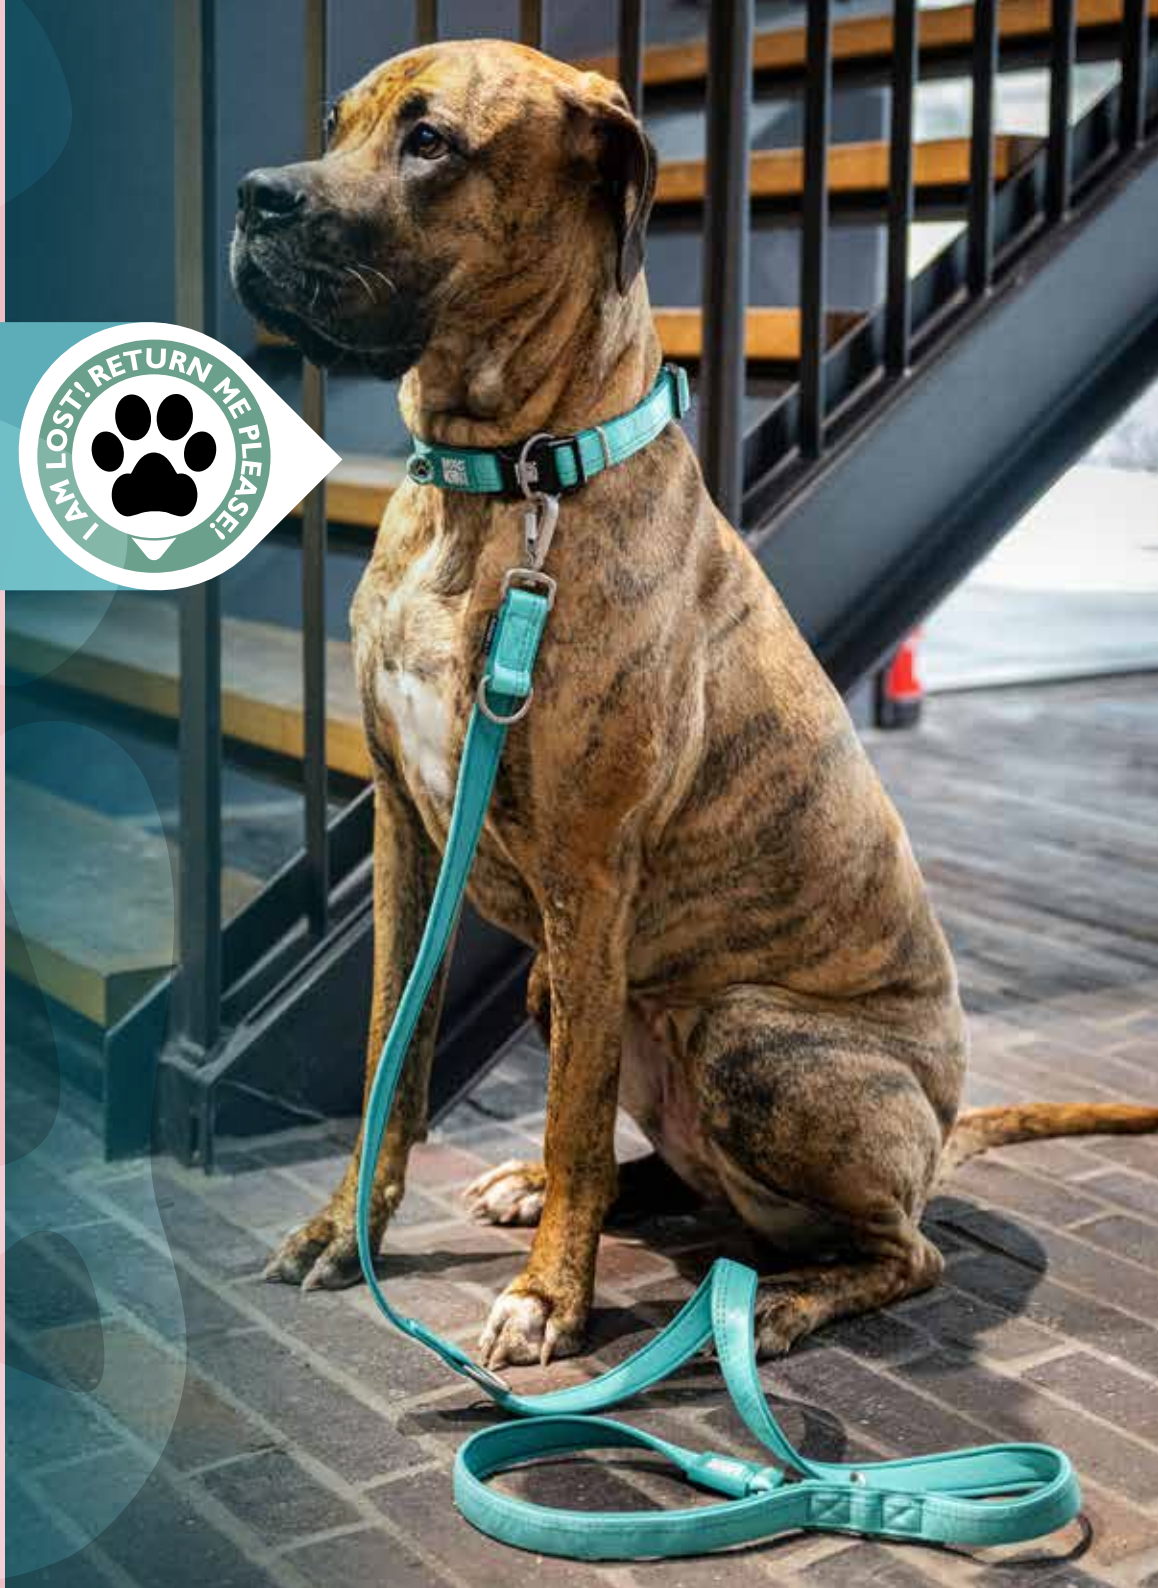

NEW

MATRIX 2.0

M A S T E R P I E C E

As passionate dog owners, we love working on details. The new Matrix 2.0 is the perfect symbiosis:

TECHNOLOGY

We evolved the Gotcha! tag, integrating it not only into our collars but also, as an industry-first, into our harnesses. Our unique app allows finders to scan the tag and reunite the dog with its owner.

Gotcha!

LOST & FOUND APP

NEW

MATRIX 2.0 COLLAR

- Our Gotcha! Smart ID collars are daily companions that prioritize safety, comfort, and design.
- Each collar has an integrated Gotcha! tag with a unique QR code.
- The free Gotcha! Lost & Found App lets you create a profile for your pup and provides finders with necessary information for a quick reunion.
- You can adjust your privacy settings according to your needs.