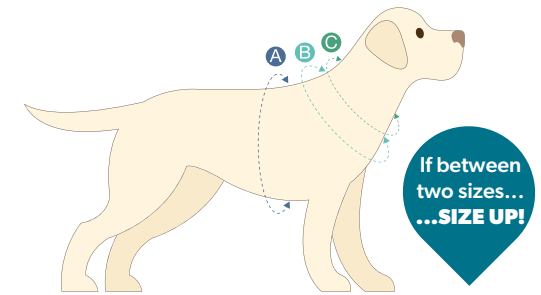

SIZES (Suitable for*)	NECK	CHEST
S	Small German Spitz, Parson Russell, Pekinese	27-38 cm	44-55 cm
M	Jack Russell Terrier, Pug	30-42 cm	48-65 cm
L	Basset, Dalmatian, Standard Schnauzer	40-58 cm	60-80 cm
XL	Afghan Hound, Australian Shepherd, Chow Chow	42-66 cm	75-105 cm

*only as a reference, does not replace measuring your own dog.

A CHEST: Wrap your tape around the widest part of your dog's torso, usually two fingers behind the legs.

B LOWER NECK: A harness or coat sits lower on the neck, so take the measurement from here.

C UPPER NECK: Collars sit higher up on the neck, so measure here for collars or bandanas.

TWO FINGERS RULE: A good rule of thumb (or rather, finger) to test for snugness is to leave enough room for two fingers between the gear and your dog.