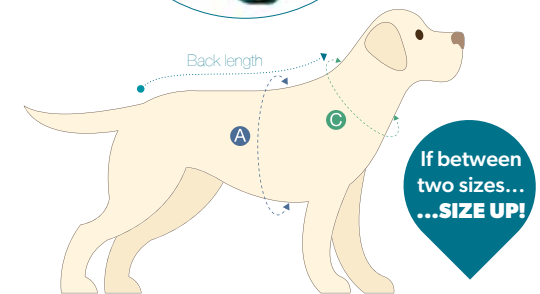

NEW

MATRIX 2.0 RAIN COAT

- Large adjustable neckline for easy dressing.
- Two openings for attaching the leash to the harness or collar.
- Premium raincoat with reflection details for good visibility.
- Adjustable waist belt and leg loops.
- Perfect fit also for your male dog.
- Loop for LED light.