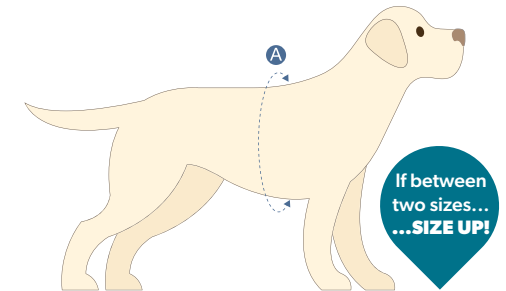

STONE - ROPE LEASH S M L **DOG**

TURQUOISE - ROPE LEASH S M L **DOG**

OCEAN - ROPE LEASH S M L **DOG**

LAVENDER - ROPE LEASH S M L **DOG**

NEW

MATRIX 2.0 SMART ID AIR VEST HARNESS

- Premium harness for adventure, agility and action.
- Ideal for small and medium-sized dogs.
- Lightweight material.
- Integrated Gotcha! tag with a unique QR code.
- The app ensures quick reunions and provides finder's GEO location.