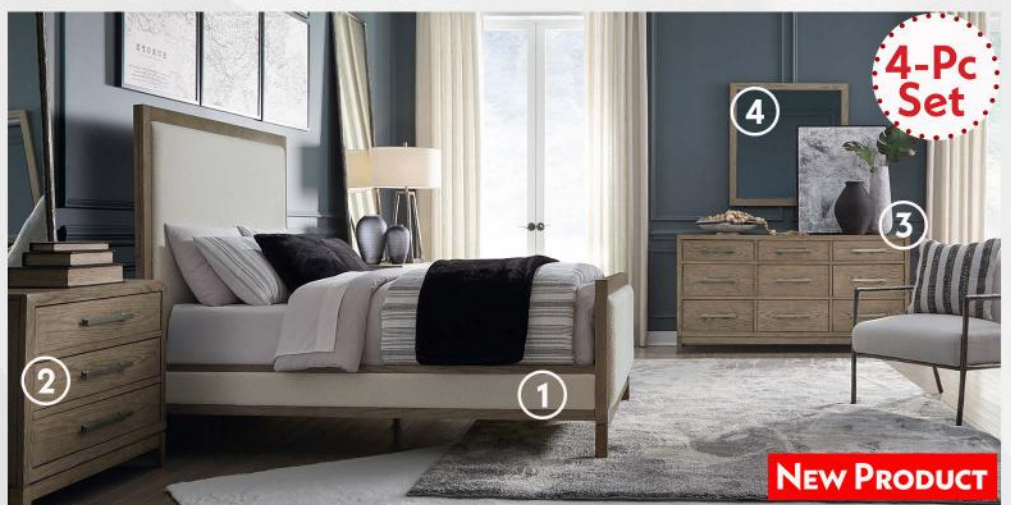

4-Pc Set

NEW PRODUCT

4-PIECE QUEEN BEDROOM SET
QUEEN BED, DRESSER, MIRROR, 1 N.STAND
THE COMPETITION $4599 EXTRA 50% OFF **Now $2299**
CHEST $899

Wayne's Home

50% off & No CREDIT REQUIRED Financing