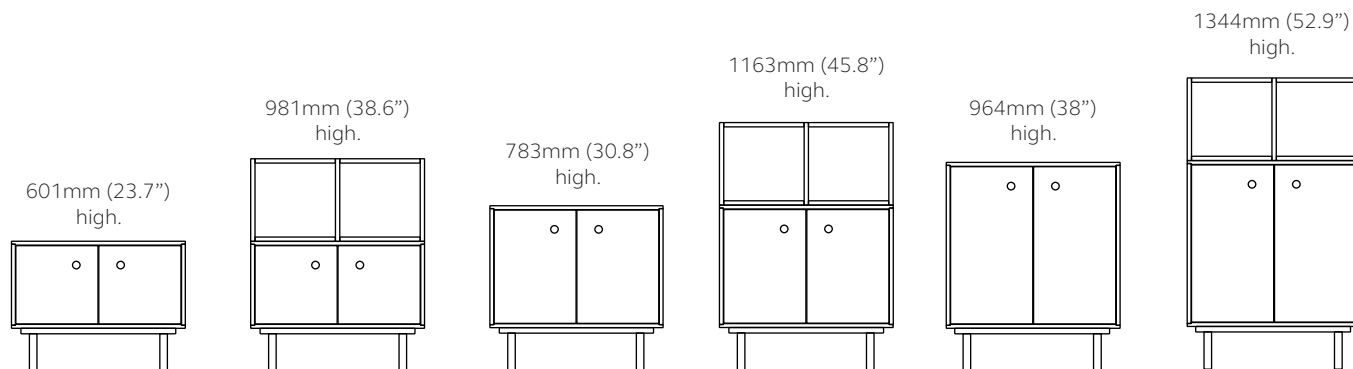

Colourful – Breadth of paint and laminate finishes give you unlimited possibilities whether in a casual or more formal settings.

Specify - The range of closure options provides storage, stowage and display capabilities.

Range Overview

Cupboard units

All units are 400mm (15.7") deep.

All units are 800mm (31.5") wide.

Drawer units

All units are 400mm (15.7") deep.

All units are 800mm (31.5") wide.

Bridge Home

W: 800mm (31.5") D: 400mm (15.7")

Product Code	Description	Height	
BHM0804CRWIW	Cupboard with wooden fronts	601mm (23.7")	 BRH0804CRWIS
BHM0804CRWIS	Cupboard with steel fronts	601mm (23.7")	
BHM0804CRWISF	Cupboard with single frame steel top	981mm (38.6")	
BHM0804DRWIW	Two drawers with wooden fronts	601mm (23.7")	
BHM0804DRWIS	Two drawers with steel fronts	601mm (23.7")	
BHM0804DRWISF	Two drawers with single frame steel top	981mm (38.6")	
BHM0806CRWIW	Cupboard with wooden fronts	783mm (30.8")	 BRH0806CRWISF
BHMHM0806CRWIS	Cupboard with steel fronts	783mm (30.8")	
BHM0806CRWISF	Cupboard with single frame steel top	1163mm (45.8")	
BHM0806DRWIW	Three drawers with wooden fronts	783mm (30.8")	
BHM0806DRWIS	Three drawers with steel fronts	783mm (30.8")	
BHM0806DRWISF	Three drawers with single frame steel top	1163mm (45.8")	
BHM0808CRWIW	Cupboard with wooden fronts	964mm (38")	 BRH0808DRWIW
BHM0808CRWIS	Cupboard with steel fronts	964mm (38")	
BHM0808CRWISF	Cupboard with single frame steel top	1344mm (52.9")	
BHM0808DRWIW	Four drawers with wooden fronts	964mm (38")	
BHM0808DRWIS	Four drawers with steel fronts	964mm (38")	
BHM0808DRWISF	Four drawers with single frame steel top	1344mm (52.9")	