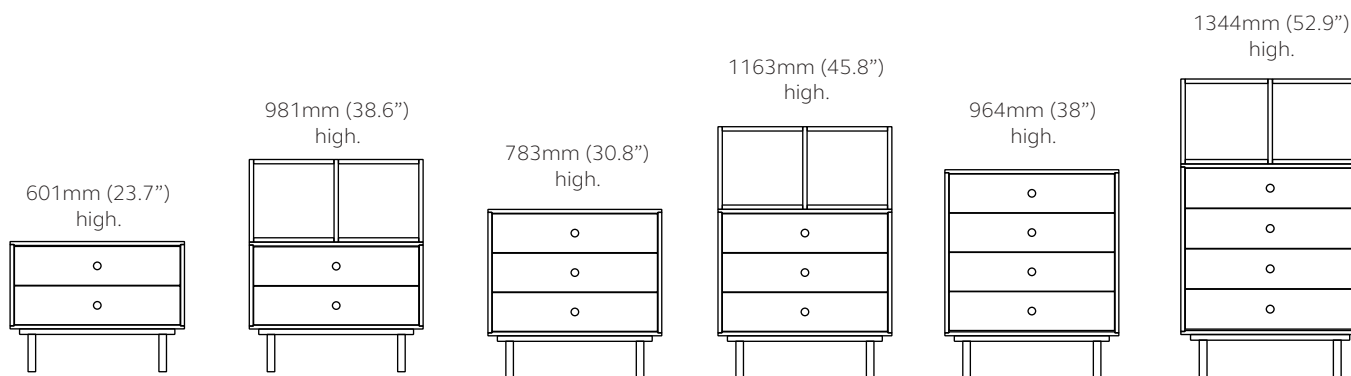

Range Overview

Cupboard units

All units are 400mm (15.7") deep.

All units are 800mm (31.5") wide.

Drawer units

All units are 400mm (15.7") deep.

All units are 800mm (31.5") wide.

Bridge Home

W: 800mm (31.5") D: 400mm (15.7")

Product Code	Description	Height	
BHM0804CRWIW	Cupboard with wooden fronts	601mm (23.7")	 BRH0804CRWIS
BHM0804CRWIS	Cupboard with steel fronts	601mm (23.7")	
BHM0804CRWISF	Cupboard with single frame steel top	981mm (38.6")	
BHM0804DRWIW	Two drawers with wooden fronts	601mm (23.7")	
BHM0804DRWIS	Two drawers with steel fronts	601mm (23.7")	
BHM0804DRWISF	Two drawers with single frame steel top	981mm (38.6")	
BHM0806CRWIW	Cupboard with wooden fronts	783mm (30.8")	 BRH0806CRWISF
BHMHM0806CRWIS	Cupboard with steel fronts	783mm (30.8")	
BHM0806CRWISF	Cupboard with single frame steel top	1163mm (45.8")	
BHM0806DRWIW	Three drawers with wooden fronts	783mm (30.8")	
BHM0806DRWIS	Three drawers with steel fronts	783mm (30.8")	
BHM0806DRWISF	Three drawers with single frame steel top	1163mm (45.8")	
BHM0808CRWIW	Cupboard with wooden fronts	964mm (38")	 BRH0808DRWIW
BHM0808CRWIS	Cupboard with steel fronts	964mm (38")	
BHM0808CRWISF	Cupboard with single frame steel top	1344mm (52.9")	
BHM0808DRWIW	Four drawers with wooden fronts	964mm (38")	
BHM0808DRWIS	Four drawers with steel fronts	964mm (38")	
BHM0808DRWISF	Four drawers with single frame steel top	1344mm (52.9")	