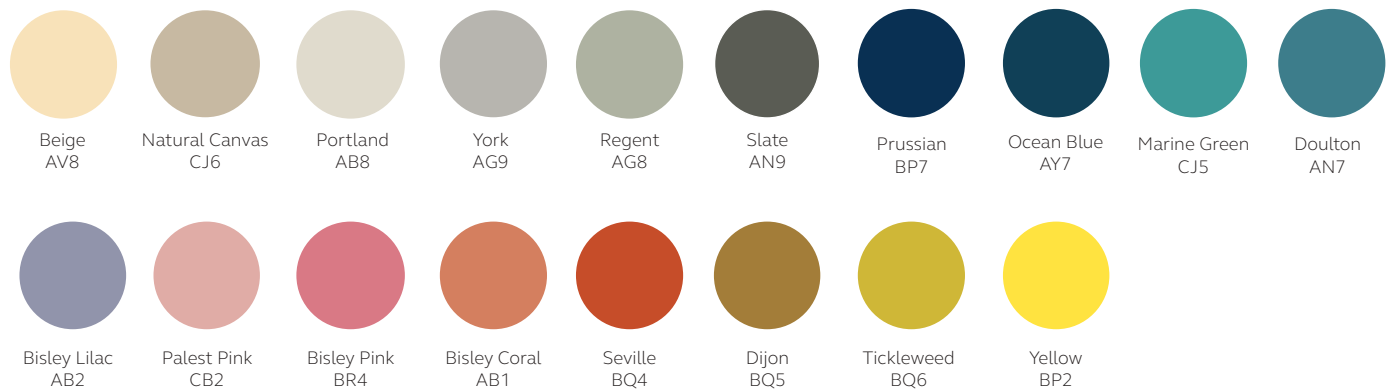

Specification Notes

Locking options

There are no locking options available for Bridge Home products.

Finish options:

Palette one

Palette two

5% surcharge applies.

Wood finish options:

Palette one

Palette two

10% surcharge applies.

Antique Rose
200
U325 ST9

Stone Green
047
U665 ST9

Dark Brown
059
U818 ST9

Sand Yellow
056
U125 ST9

Natural
Kendal Oak
018
H3170 ST12

Lincoln
Walnut
998
H1714 ST19

Grey Beige
Spree
796
H1357 ST10

Sevilla Ash
060
H1223 ST19

Parona
Walnut
036
H1715 ST12

Anthracite Finesline
Metallic
032
H3190 ST19

Shorewood
529
H3090 ST22

Palette three

20% surcharge applies.