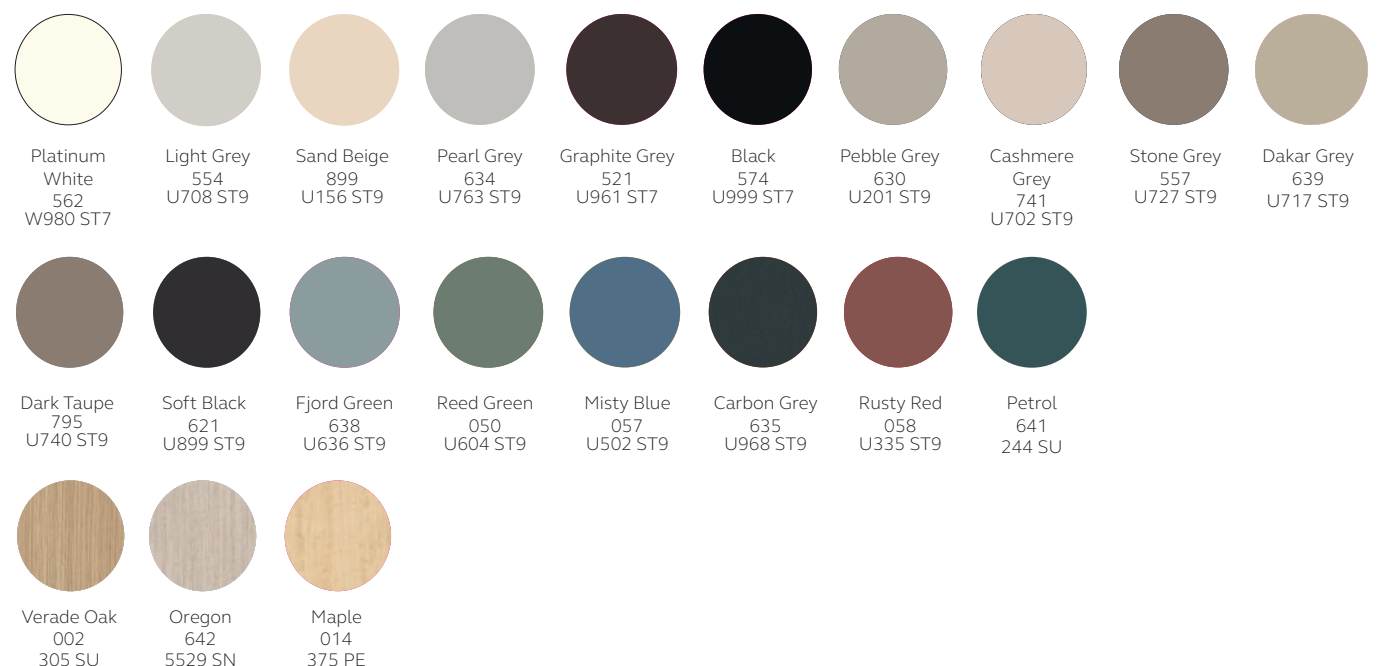

Specification Notes

Locking options

There are no locking options available for Bridge Home products.

Finish options:

Palette one

Palette two

5% surcharge applies.

Wood finish options:

Palette one

Palette two

10% surcharge applies.

Antique Rose
200
U325 ST9

Stone Green
047
U665 ST9

Dark Brown
059
U818 ST9

Sand Yellow
056
U125 ST9

Natural
Kendal Oak
018
H3170 ST12

Lincoln
Walnut
998
H1714 ST19

Grey Beige
Spree
796
H1357 ST10

Sevilla Ash
060
H1223 ST19

Parona
Walnut
036
H1715 ST12

Anthracite Finesline
Metallic
032
H3190 ST19

Shorewood
529
H3090 ST22

Palette three

20% surcharge applies.