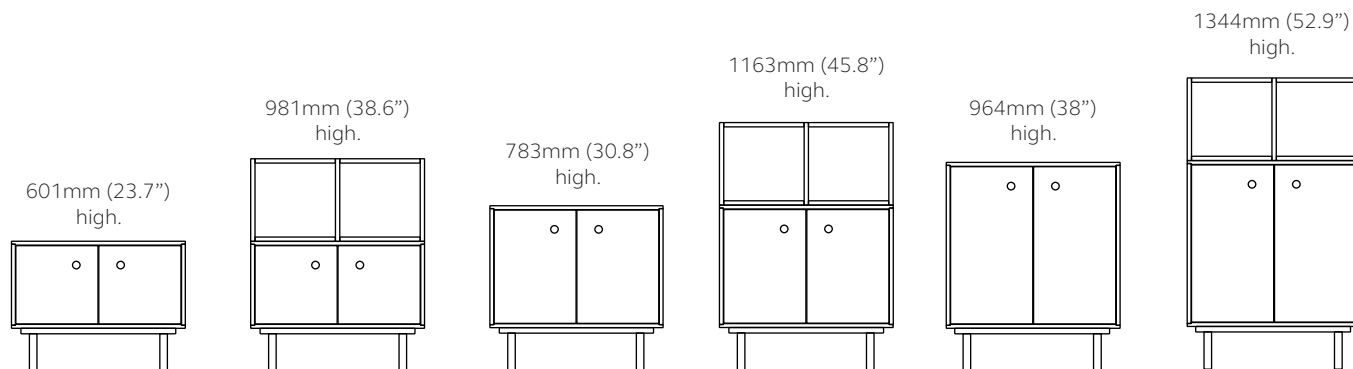

Specify - The range of closure options provides storage, stowage and display capabilities.

## Cupboard units

All units are 400mm (15.7") deep.

All units are 800mm (31.5") wide.

## Drawer units

All units are 400mm (15.7") deep.

All units are 800mm (31.5") wide.