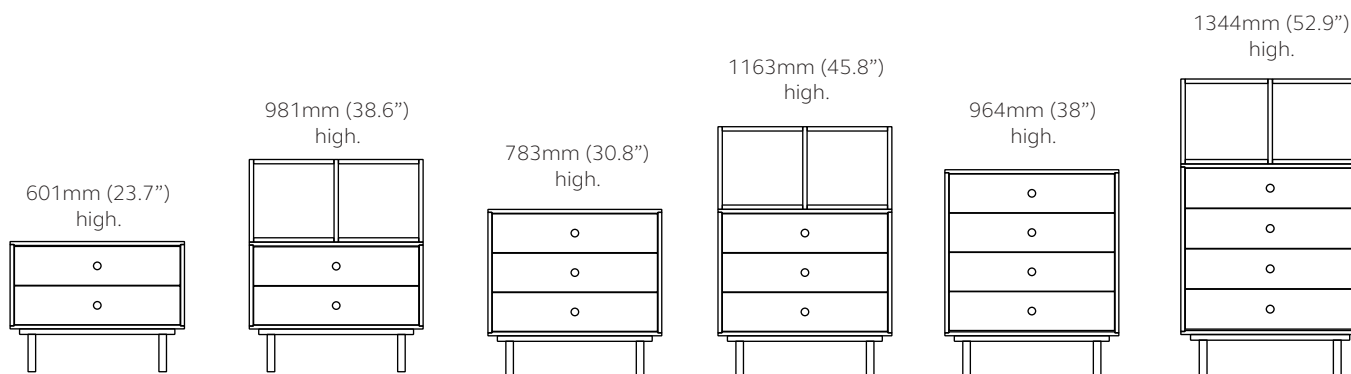

# Range Overview

## Cupboard units

All units are 400mm (15.7") deep.

All units are 800mm (31.5") wide.

## Drawer units

All units are 400mm (15.7") deep.

All units are 800mm (31.5") wide.

# Bridge Home

W: 800mm (31.5") D: 400mm (15.7")

Product Code	Description	Height	
BHM0804CRWIW	Cupboard with wooden fronts	601mm (23.7")	 BRH0804CRWIS
BHM0804CRWIS	Cupboard with steel fronts	601mm (23.7")	
BHM0804CRWISF	Cupboard with single frame steel top	981mm (38.6")	
BHM0804DRWIW	Two drawers with wooden fronts	601mm (23.7")	
BHM0804DRWIS	Two drawers with steel fronts	601mm (23.7")	
BHM0804DRWISF	Two drawers with single frame steel top	981mm (38.6")	
BHM0806CRWIW	Cupboard with wooden fronts	783mm (30.8")	 BRH0806CRWISF
BHMHM0806CRWIS	Cupboard with steel fronts	783mm (30.8")	
BHM0806CRWISF	Cupboard with single frame steel top	1163mm (45.8")	
BHM0806DRWIW	Three drawers with wooden fronts	783mm (30.8")	
BHM0806DRWIS	Three drawers with steel fronts	783mm (30.8")	
BHM0806DRWISF	Three drawers with single frame steel top	1163mm (45.8")	
BHM0808CRWIW	Cupboard with wooden fronts	964mm (38")	 BRH0808DRWIW
BHM0808CRWIS	Cupboard with steel fronts	964mm (38")	
BHM0808CRWISF	Cupboard with single frame steel top	1344mm (52.9")	
BHM0808DRWIW	Four drawers with wooden fronts	964mm (38")	
BHM0808DRWIS	Four drawers with steel fronts	964mm (38")	
BHM0808DRWISF	Four drawers with single frame steel top	1344mm (52.9")	