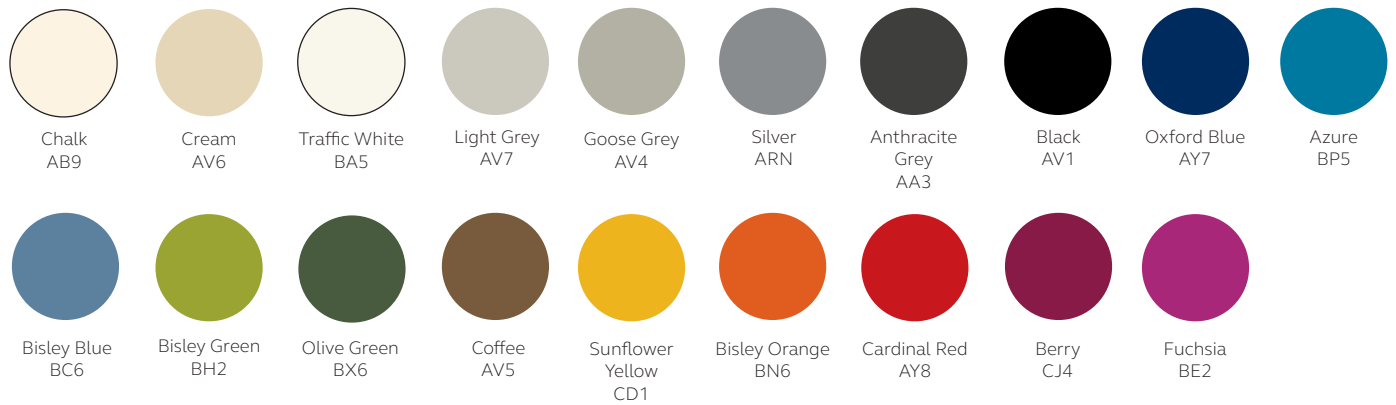

Specification Notes

Locking options

There are no locking options available for Bridge Home products.

Finish options:

Palette one