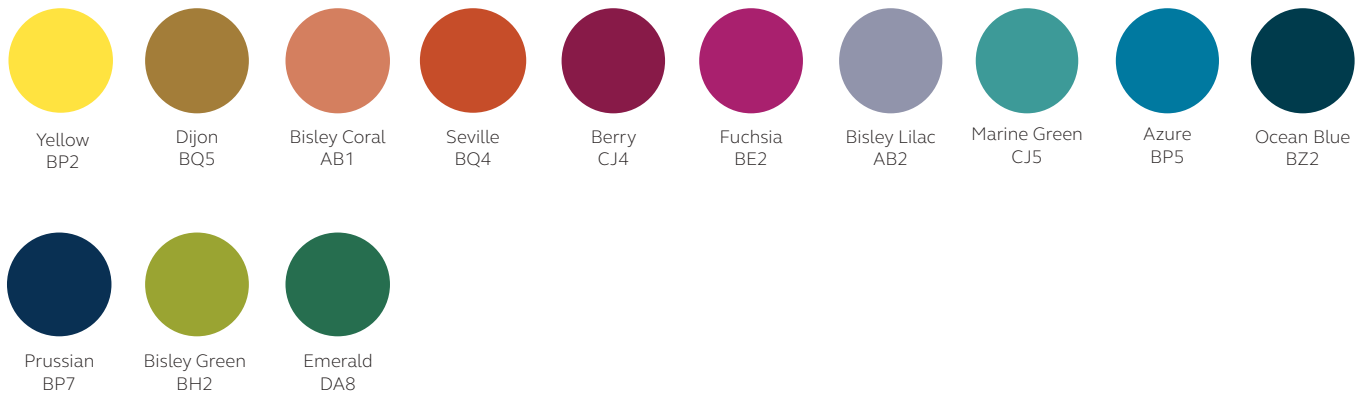

Specification Notes

Finish options:

Palette one

Palette two

5% surcharge applies.

Wood finish options:

Palette one

Palette two

10% surcharge applies.

Antique Rose
200
U325 ST9

Stone Green
047
U665 ST9

Dark Brown
059
U818 ST9

Sand Yellow
056
U125 ST9

Natural
Kendal Oak
018
H3170 ST12

Lincoln
Walnut
998
H1714 ST19

Grey Beige
Spree
796
H1357 ST10

Sevilla Ash
060
H1223 ST19

Parona
Walnut
036
H1715 ST12

Anthracite Finesline
Metallic
032
H3190 ST19

Shorewood
529
H3090 ST19

Palette three

20% surcharge applies.

White
Halifax Oak
751
H1176 ST37

Brown
Orleans Oak
061
H1379 ST36