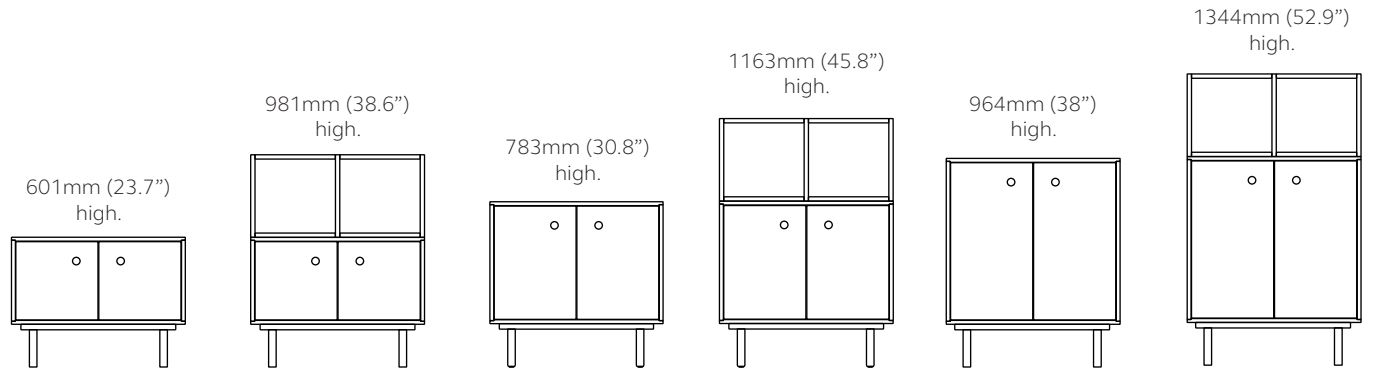

All units are 400mm (15.7") deep.

All units are 800mm (31.5") wide.

Drawer units

All units are 400mm (15.7") deep.

All units are 800mm (31.5") wide.

Bridge Home

W: 800mm (31.5") D: 400mm (15.7")

Product Code	Description	Height	
BHM0804CRWIW	Cupboard with wooden fronts	601mm (23.7")	 BRH0804CRWIS
BHM0804CRWIS	Cupboard with steel fronts	601mm (23.7")	
BHM0804CRWISF	Cupboard with single frame steel top	981mm (38.6")	
BHM0804DRWIW	Two drawers with wooden fronts	601mm (23.7")	
BHM0804DRWIS	Two drawers with steel fronts	601mm (23.7")	
BHM0804DRWISF	Two drawers with single frame steel top	981mm (38.6")	
BHM0806CRWIW	Cupboard with wooden fronts	783mm (30.8")	 BRH0806CRWISF
BHMHM0806CRWIS	Cupboard with steel fronts	783mm (30.8")	
BHM0806CRWISF	Cupboard with single frame steel top	1163mm (45.8")	
BHM0806DRWIW	Three drawers with wooden fronts	783mm (30.8")	
BHM0806DRWIS	Three drawers with steel fronts	783mm (30.8")	
BHM0806DRWISF	Three drawers with single frame steel top	1163mm (45.8")	
BHM0808CRWIW	Cupboard with wooden fronts	964mm (38")	 BRH0808DRWIW
BHM0808CRWIS	Cupboard with steel fronts	964mm (38")	
BHM0808CRWISF	Cupboard with single frame steel top	1344mm (52.9")	
BHM0808DRWIW	Four drawers with wooden fronts	964mm (38")	
BHM0808DRWIS	Four drawers with steel fronts	964mm (38")	
BHM0808DRWISF	Four drawers with single frame steel top	1344mm (52.9")	