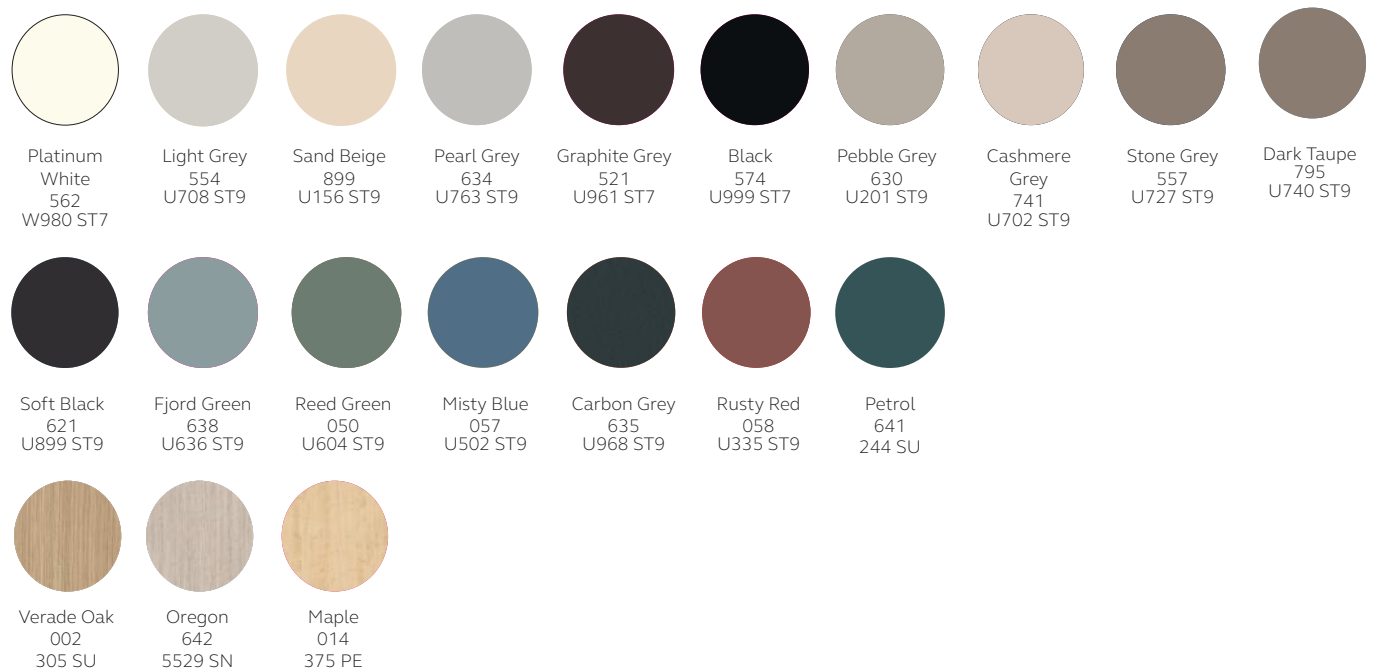

Specification Notes

Finish options:

Palette one

Palette two

5% surcharge applies.

Wood finish options:

Palette one

Palette two

10% surcharge applies.

Antique Rose
200
U325 ST9

Stone Green
047
U665 ST9

Dark Brown
059
U818 ST9

Sand Yellow
056
U125 ST9

Natural
Kendal Oak
018
H3170 ST12

Lincoln
Walnut
998
H1714 ST19

Grey Beige
Spree
796
H1357 ST10

Sevilla Ash
060
H1223 ST19

Parona
Walnut
036
H1715 ST12

Anthracite Finesline
Metallic
032
H3190 ST19

Shorewood
529
H3090 ST19

Palette three

20% surcharge applies.

White
Halifax Oak
751
H1176 ST37

Brown
Orleans Oak
061
H1379 ST36