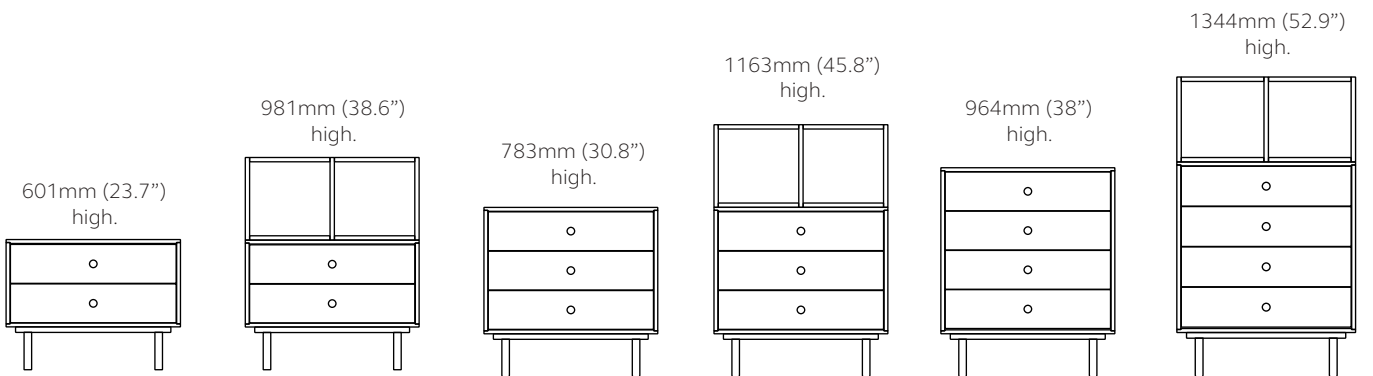

All units are 400mm (15.7") deep.

All units are 800mm (31.5") wide.

Drawer units

All units are 400mm (15.7") deep.

All units are 800mm (31.5") wide.

Bridge Home

W: 800mm (31.5") D: 400mm (15.7")

Product Code	Description	Height	
BHM0804CRWIW	Cupboard with wooden fronts	601mm (23.7")	 BRH0804CRWIS
BHM0804CRWIS	Cupboard with steel fronts	601mm (23.7")	
BHM0804CRWISF	Cupboard with single frame steel top	981mm (38.6")	
BHM0804DRWIW	Two drawers with wooden fronts	601mm (23.7")	
BHM0804DRWIS	Two drawers with steel fronts	601mm (23.7")	
BHM0804DRWISF	Two drawers with single frame steel top	981mm (38.6")	
BHM0806CRWIW	Cupboard with wooden fronts	783mm (30.8")	 BRH0806CRWISF
BHMHM0806CRWIS	Cupboard with steel fronts	783mm (30.8")	
BHM0806CRWISF	Cupboard with single frame steel top	1163mm (45.8")	
BHM0806DRWIW	Three drawers with wooden fronts	783mm (30.8")	
BHM0806DRWIS	Three drawers with steel fronts	783mm (30.8")	
BHM0806DRWISF	Three drawers with single frame steel top	1163mm (45.8")	
BHM0808CRWIW	Cupboard with wooden fronts	964mm (38")	 BRH0808DRWIW
BHM0808CRWIS	Cupboard with steel fronts	964mm (38")	
BHM0808CRWISF	Cupboard with single frame steel top	1344mm (52.9")	
BHM0808DRWIW	Four drawers with wooden fronts	964mm (38")	
BHM0808DRWIS	Four drawers with steel fronts	964mm (38")	
BHM0808DRWISF	Four drawers with single frame steel top	1344mm (52.9")	