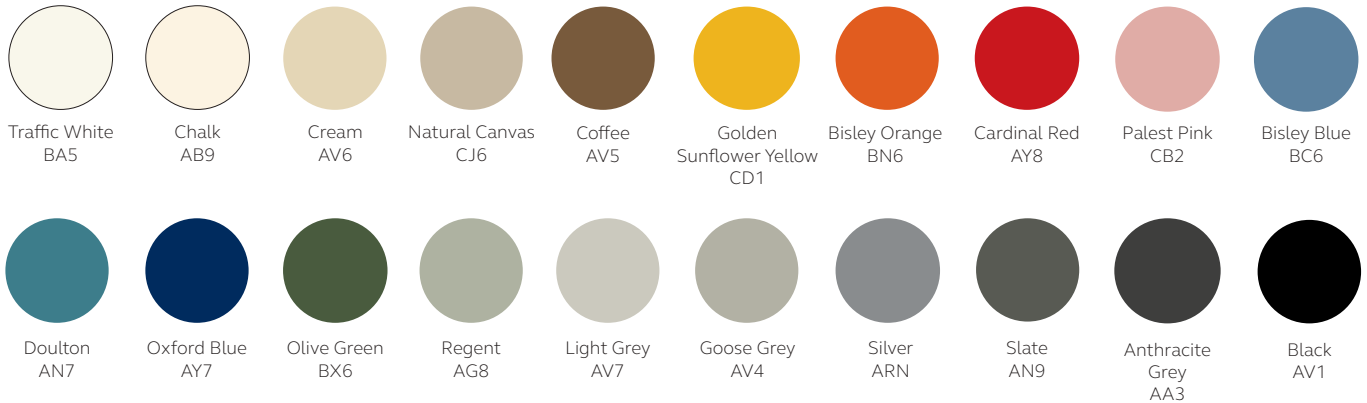

Specification Notes

Finish options:

Palette one

Palette two

5% surcharge applies.

Wood finish options:

Palette one

Palette two

10% surcharge applies.

Antique Rose
200
U325 ST9

Stone Green
047
U665 ST9

Dark Brown
059
U818 ST9

Sand Yellow
056
U125 ST9

Natural
Kendal Oak
018
H3170 ST12

Lincoln
Walnut
998
H1714 ST19

Grey Beige
Spree
796
H1357 ST10

Sevilla Ash
060
H1223 ST19

Parona
Walnut
036
H1715 ST12

Anthracite Finesline
Metallic
032
H3190 ST19

Shorewood
529
H3090 ST19

Palette three

20% surcharge applies.

White
Halifax Oak
751
H1176 ST37

Brown
Orleans Oak
061
H1379 ST36