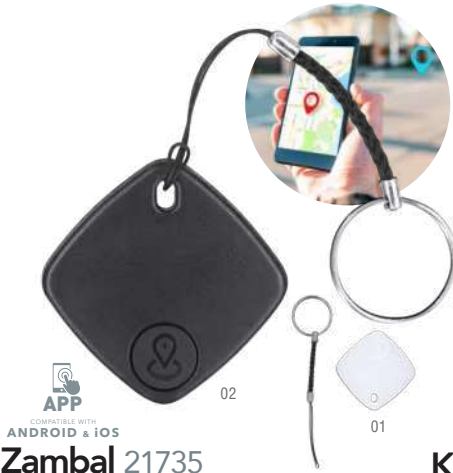

Zambal 21735

Traqueur. Connexion Bluetooth. Pile Bouton Incluse.
Tracker. Bluetooth Connection. Button Battery Included.

3.8 x 3.8 x 0.7 cm 200 / 50 Print Code: C(4)