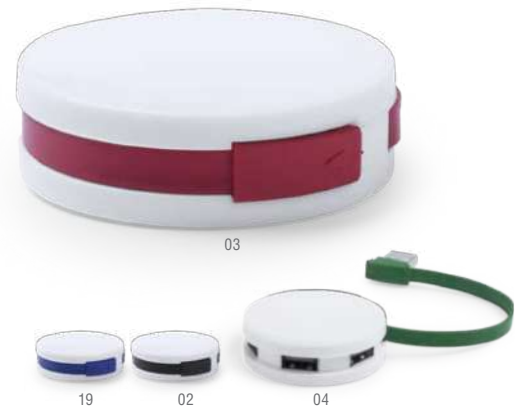

Niyel 5199

Port USB. 4 Ports. USB 2.0.
USB Hub. 4 Hubs. USB 2.0.

Ø 5.2 x 1.8 cm 200 / 50 Print Code: D(4), W