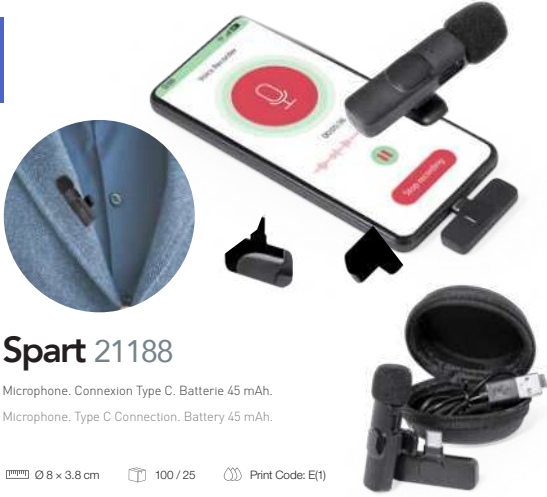

Spart 21188

Microphone. Connexion Type C. Batterie 45 mAh.
Microphone. Type C Connection. Battery 45 mAh.

Ø 6 x 3.8 cm 100 / 25 Print Code: E(1)