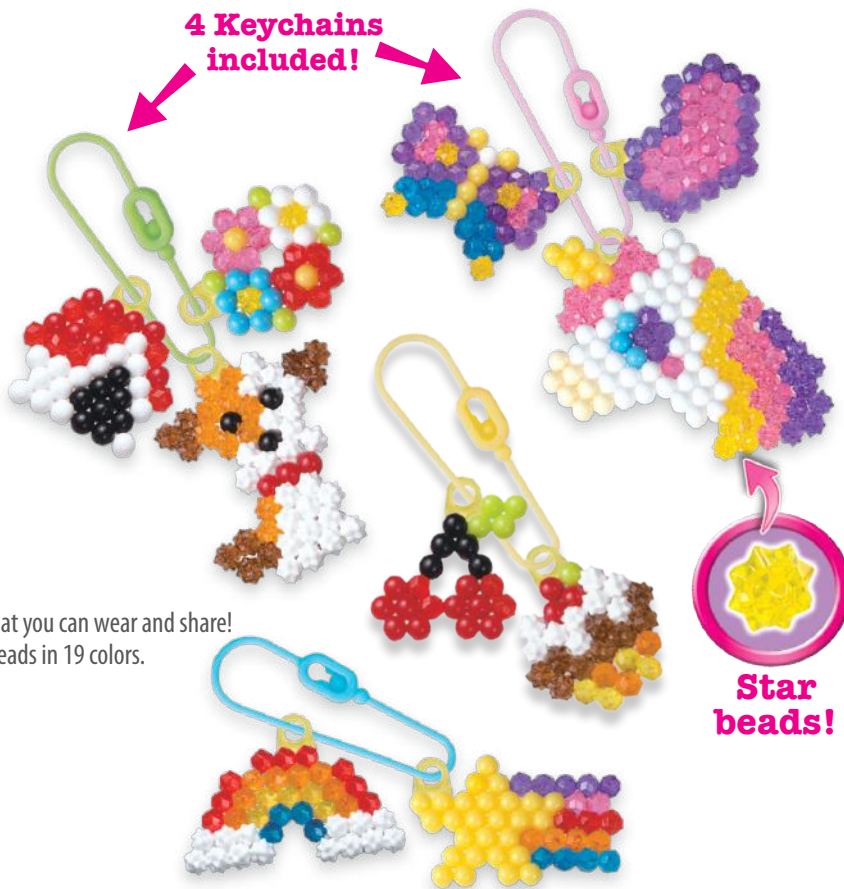

Case Pack: 6

Packaging Size: 7.3"W x 1.2"D x 7.1"H

Item Weight: 0.20 lbs

5 054131 317693

Flip Tray Set, Bead Pen and Spray Bottle sold separately

AB31770 - Bilingual
CHARM MAKER

- Follow the templates to create colorful designs that you can wear and share!
- Refill set includes over 480 solid, jewel and star beads in 19 colors.

Case Pack: 6

Packaging Size: 7.3"W x 1.2"D x 7.1"H

Item Weight: 0.25 lbs

5 054131 317709

You will also need
additional accessories to create your bead designs

AB31332
FLIP TRAY SET

AB31513
SPRAYER

1.800.631.1272 (M-F 8:30am - 5pm EST) |