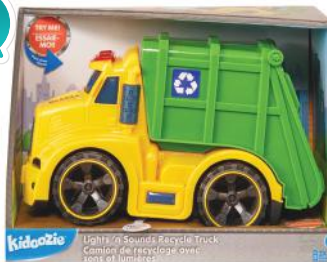

TRY ME

G02633 - Bilingual LIGHTS 'N SOUNDS RECYCLE TRUCK

Ages 3+

- Sanitation truck with push-and-go friction motor.
- Press down on the cab of the recycle truck to engage realistic vehicle sounds and headlights.
- Features working recycle bin door.
- Requires 2 "AA" batteries (included).

Case Pack: 6

Packaging Size: 9.4"W x 5.2"D x 6.8"H

Item Weight: 1.00 lbs

0 20373 02633 9