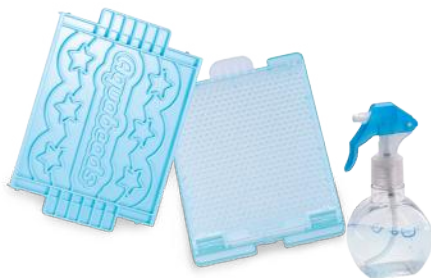

Case Pack: 6

Packaging Size: 7.3"W x 1.2"D x 7.1"H

Item Weight: 0.25 lbs

5 054131 317709

You will also need
additional accessories to create your bead designs

AB31332
FLIP TRAY SET

AB31513
SPRAYER

1.800.631.1272 (M-F 8:30am - 5pm EST) |