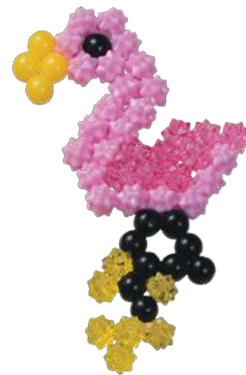

Star beads!