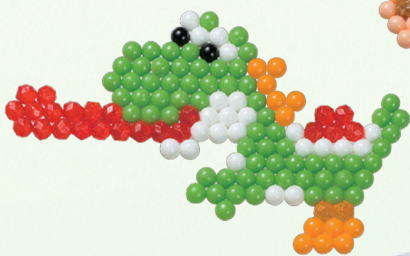

Layout tray & spray bottle included!

Bead designs attach to the Creation Display!

Star-beads!

2,500 beads