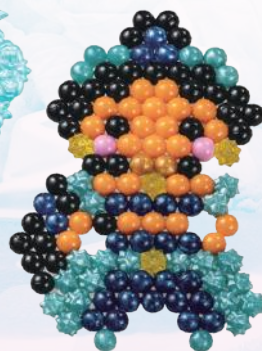

2 Ring bases
included!