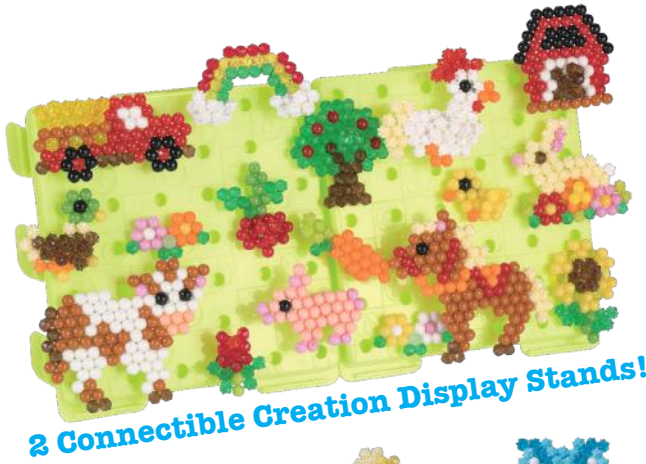

Case Pack: 4

Packaging Size: 7.9"W x 2"D x 9.4"H

Item Weight: 0.60 lbs

5 054131 316047

500 beads

Everything you need to make a sparkling tiara!

2 Connectible Creation Display Stands!

Layout tray & spray bottle included!

3,500 beads

Complete Set

AB31838 - Bilingual DAY ON THE FARM

- This jumbo craft bucket includes over 3,500 solid, jewel and star beads in 35 colors, along with templates, tray, sprayer, Creation Displays and bead stand.
- Use the templates to create your farm theme designs, and after they dry use the design pegs to attach the designs to the Creation Displays.
- Display and play on the farm and create unique, interchangeable scenes!