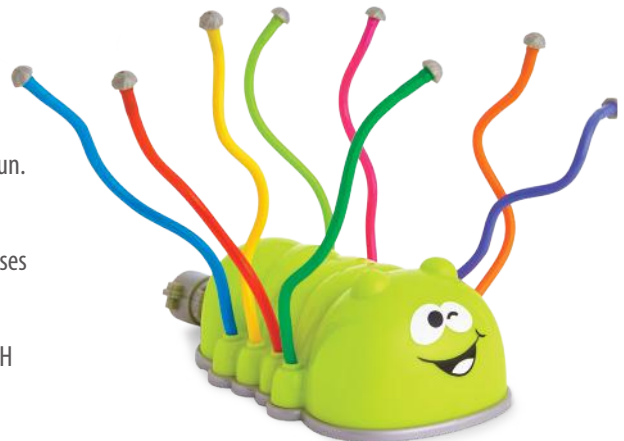

G02541 - Bilingual
**CRAZY CATERPILLAR
SPRINKLER**

Ages 3+

- Outdoor water sprinkler for summer fun.
- Features crazy caterpillar design with 8 colorful legs that spray water.
- Attaches easily to standard garden hoses for simple assembly.

Case Pack: 6

Packaging Size: 7.9"W x 3.6"D x 10.3"H

Item Weight: 0.61 lbs