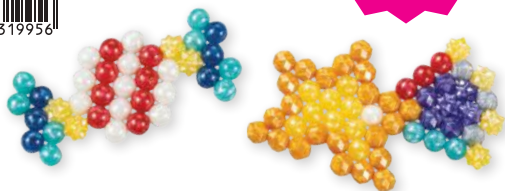

New Shiny Beads

Includes solid, jewel & star shaped beads!