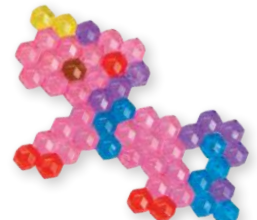

Case Pack: 4

Packaging Size: 5.9"W x 9"D x 7.1"H

Item Weight: 1.18 lbs

5 054131 319130

Flip Tray Set, Bead Pen and Sprayer sold separately

**2,400
beads!**

**Includes
jewel & solid
beads!**

**24
bead
styles!**