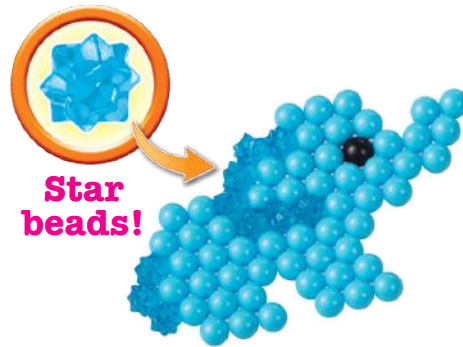

Case Pack: 4

Packaging Size: 7.3"W x 1.2"D x 7.1"H

Item Weight: 0.22 lbs

5 054131 319154

Star beads!

3 Bead stands for pretend play!

Flip Tray Set, Bead Pen and Spray Bottle sold separately

AB31602 - Bilingual STAR FRIENDS SET