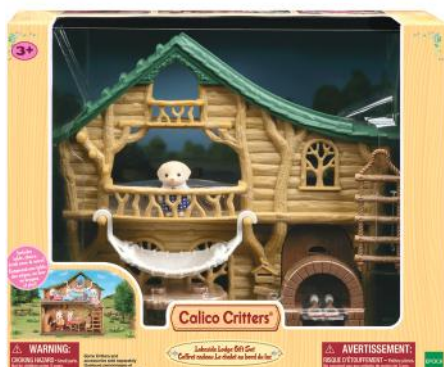

CC1886 - Bilingual
ADVENTURE TREE HOUSE GIFT SET

BEST SELLER

- An adventurous, three-tier tree house for Critter Babies.
 - Gift set includes Koala Baby Adelaide who loves to spend her day playing on the rope swing, slide and crawling through the tunnels of the tree house.
- Case Pack: 1
Packaging Size: 17.9"W x 8.7"D x 13.8"H
Item Weight: 3.82 lbs

CC1886

0 20373 21886 4

Babies can go down the rooftop slide

Eat, sleep, and play in the lodge

Hammock can be hung indoors and outdoors!

CC1884 - Bilingual LAKESIDE LODGE GIFT SET

- A two-story log cabin home with rooftop slide and lookout.
- Gift set includes Yellow Labrador Baby Poppy who loves to spend her day lounging on the hammock or making toasted marshmallows by the brick oven fireplace.

Case Pack: 1

Packaging Size: 14.2"W x 7.9"D x 11"H

Item Weight: 2.60 lbs

CC1884

1.800.631.1272 (M-F 8:30am - 5pm EST) |

Pull the logs up and down

Gondola moves side to side!

Windmill spins