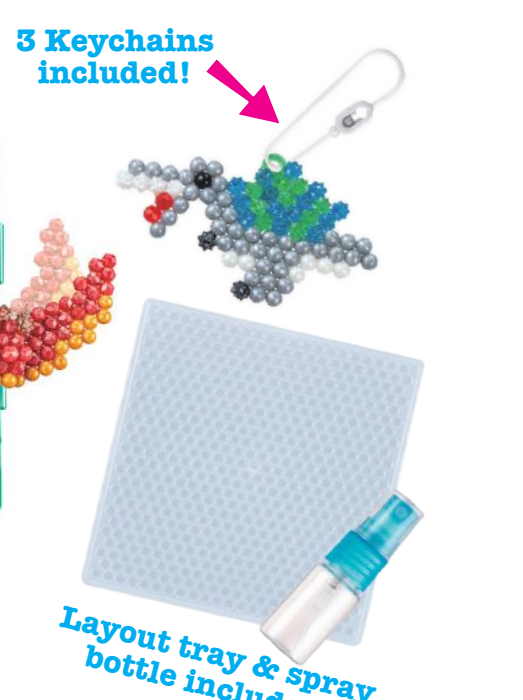

Case Pack: 4

Packaging Size: 12.2"W x 1.8"D x 9.5"H

Item Weight: 0.66 lbs

Layout tray & spray bottle included!

5 054131 350256

1.800.631.1272 (M-F 8:30am - 5pm EST) |

Bead designs attach to the Creation Display!