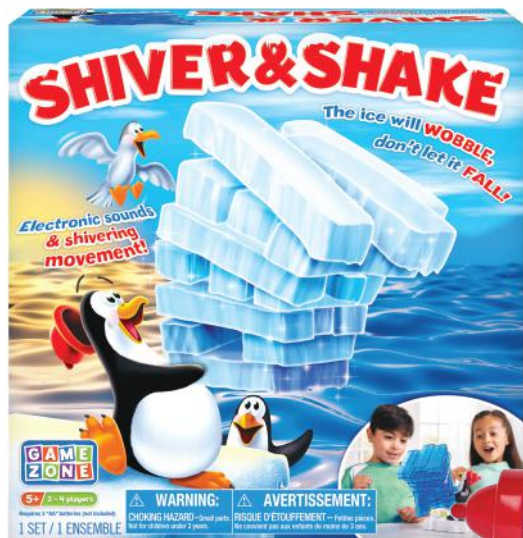

Case Pack: 6

Packaging Size: 7.1"W x 6.3"D x 9.8"H

Item Weight: 1.33 lbs

P25145

POLAR BEAR PLUNGE! **NEW**

Ages 4+

- 2 players
- Take a turn on the spinner to see which color ice block you must knock out.
- Carefully knock out your block, and don't make the polar bear fall through the ice!!!
- Includes game base, 55 ice blocks, 2 mallets and spinner.

Case Pack: 6

Packaging Size: 11.3"W x 3"D x 11.3"H

Item Weight: 1.0 lbs

Save the bear
from plunging
through the ice!

P25144

SHIVER & SHAKE **NEW** 

Ages 5+

- 2 to 4 players
- Steady as you go, as you never know how long the Penguin will Shiver!
- Be the last player to remove and stack an ice block without knocking the penguin's tower of ice over.
- Includes shivering penguin base & 30 stacking ice blocks.
- Requires 3 "AA" batteries (not included).