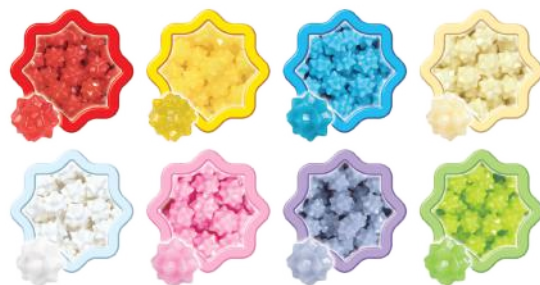

You will also need additional accessories to create your bead designs

AB31332 FLIP TRAY SET

AB31513 SPRAYER