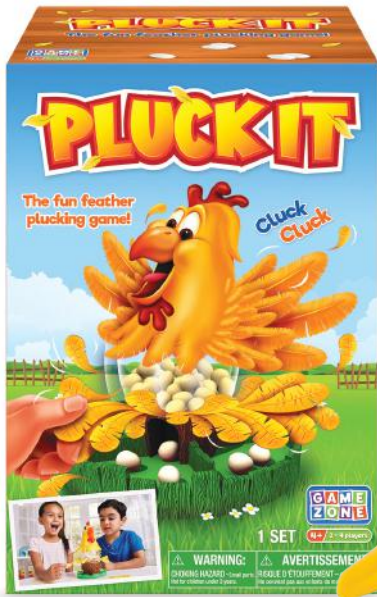

Case Pack: 6

Packaging Size: 12.6"W x 2.7"D x 11.3"H

Item Weight: 1.51 lbs

0 20373 25142 7

18 Unique shapes!

P25143
PLUCK IT **NEW**

Ages 4+

- 2 to 4 players
- Carefully remove feathers from the chicken without disturbing the eggs. The player with the least number of eggs in their compartment is the winner!
- Includes game base, 16 eggs and 24 feathers.