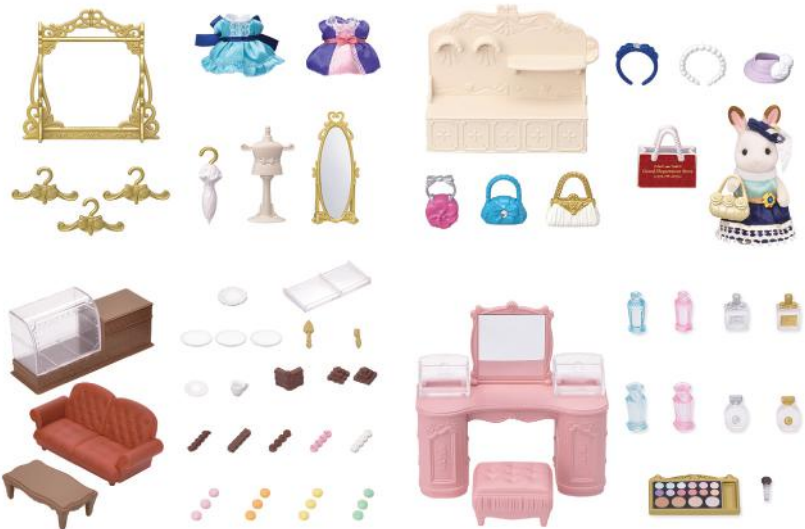

Case Pack: 1
Packaging Size: 18"W x 7.8"D x 13.5"H
Item Weight: 4.00 lbs

CC2134

Shopping
at its *Finest*

over **80**
pieces!

CC3011 - Bilingual
GRAND DEPARTMENT STORE GIFT SET

- An embellished two-story Department Store with working revolving door and manual elevator.
- Gift set includes Chocolate Rabbit Older Sister Stella and over 80 pieces of furniture and accessories to fill four shops.
- Arrange the floorboards to create different store layouts.
- Department Store opens 180° and 90° for play and closes for easy storage.

Case Pack: 1

Packaging Size: 30"W x 7.9"D x 13.8"H

Item Weight: 8.90 lbs

CC3011

0 20373 23011 8

Includes Chocolate Rabbit Older Sister *Stella!*

Play dress up with

Stylish Town Girls