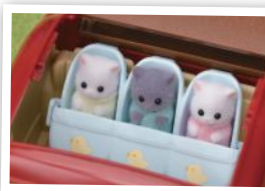

CC1898 - Bilingual TRIPLETS STROLLER

1. An accessory set designed for Cradle Baby or Twin size Critters.
   - Seats up to three Critters and doubles as baby car seats when placed in the Family Cruising Car and Family Picnic Van.
2. Case Pack: 4
   Packaging Size: 3.8"W x 2.4"D x 6.6"H
   Item Weight: 0.18 lbs