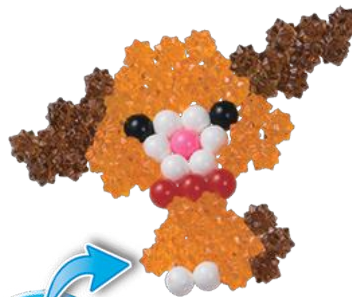

Star beads!