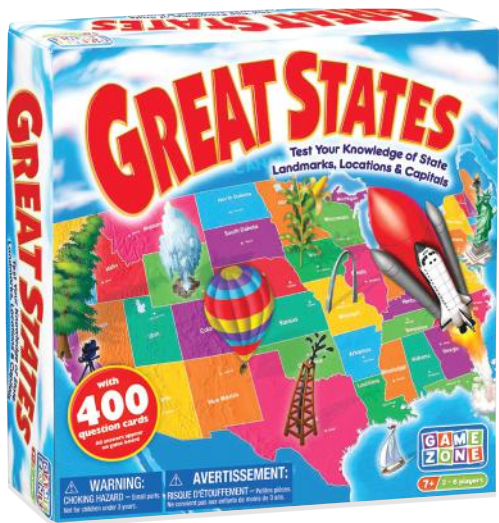

Case Pack: 6

Packaging Size: 21"W x 2.8"D x 13.4"H

Item Weight: 2.67 lbs

0 20373 25118 2

Glides on a
cushion of air!

GAME ZONE

Whether it's a *rainy day*
or just getting together
with some friends,

Game Zone is there to
create a *great time!*

From strategy to education
to classic action, we have
gaming options for
everyone to enjoy!

P20026

GREAT STATES BEST SELLER

Ages 7+

- 2 to 6 players
- Learn about the U.S.A. by answering trivia cards from four different categories!
- Includes: game board, 400 cards (100 of each category), spinner, mechanical timer, instructions.