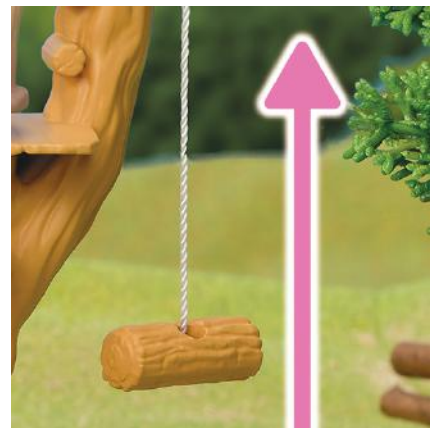

CC1886

0 20373 21886 4

Babies can go down the rooftop slide

Eat, sleep, and play in the lodge

Hammock can be hung indoors and outdoors!

CC1884 - Bilingual LAKESIDE LODGE GIFT SET

- A two-story log cabin home with rooftop slide and lookout.
- Gift set includes Yellow Labrador Baby Poppy who loves to spend her day lounging on the hammock or making toasted marshmallows by the brick oven fireplace.

Case Pack: 1

Packaging Size: 14.2"W x 7.9"D x 11"H

Item Weight: 2.60 lbs

CC1884

1.800.631.1272 (M-F 8:30am - 5pm EST) |

Pull the logs up and down

Gondola moves side to side!

Windmill spins

CC1887 - Bilingual BABY ROPEWAY PARK

- An outdoor adventure set designed to pick up and play!
 - Includes Milk Rabbit Baby Henry who rides the gondolas back and forth.
 - Play together with the Adventure Treehouse to create a larger nature playground for Babies.
- Case Pack: 2
Packaging Size: 11.8"W x 2.9"D x 9.1"H
Item Weight: 0.92 lbs