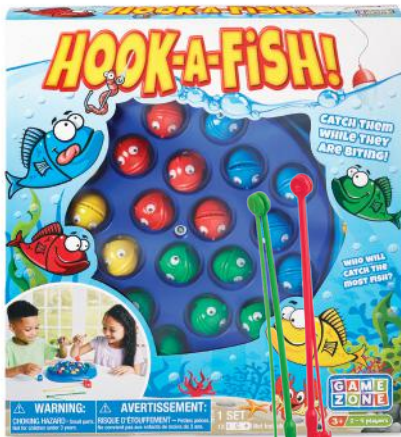

Case Pack: 6
Packaging Size: 6"W x 6"D x 12"H
Item Weight: 0.56 lbs

P25126
SPLATTOSAURUS

Ages 4+

- 2 to 4 players
- Mold your own dinosaurs and race to the finish! Be careful - your opponent will try to SPLAT your dinosaur! Be the first player to get all his/her dinosaurs home and win!
- Includes: game board, dinosaur mold, four blocks of reusable clay (in four colors), deck of game cards and instructions.

P25141

HOOK-A-FISH! **NEW**

Ages 3+

- 2 to 4 players
- Classic fishing game to practice hand-eye coordination.
- As the base rotates, the fish pop up and open their mouths to eat.
- Catch as many fish as you can.
- Includes rotating base, 4 fishing poles and 21 colorful fish.
- Requires 1 "C" battery (not included).