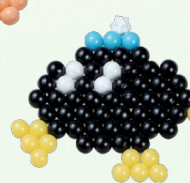

Unique star shaped packaging

SUPER MARIO™

Layout tray & spray bottle included!

Bead designs attach to the Creation Display!

Star-beads!

2,500 beads

Complete Set

AB31774 - Bilingual CREATION CUBE - SUPER MARIO™