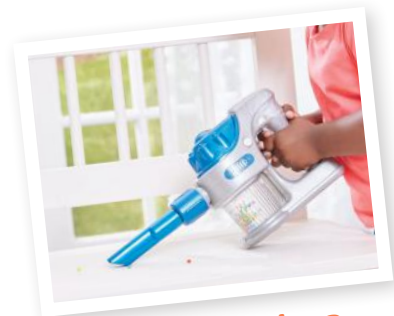

Converts to a
handheld vacuum!