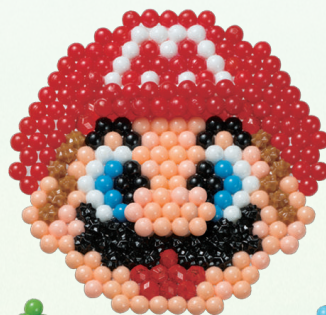

Layout tray & spray bottle included!

Bead designs attach to the Creation Display!

Star-beads!

2,500 beads