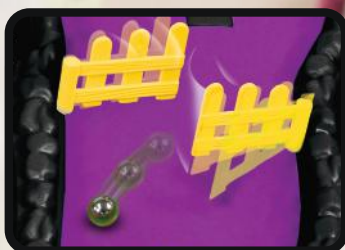

Case Pack: 6

Packaging Size: 10.6"W x 3.1"D x 10.6"H

Item Weight: 1.38 lbs

Stack the ice, but
don't let it topple!

1.800.631.1272 (M-F 8:30am - 5pm EST) |

Giant
26" x 16.5"
playing
surface!

Chomping Gator!

Swinging Gator Tail!