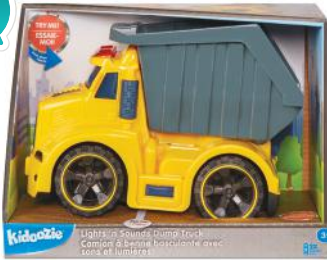

TRY ME

G02632 - Bilingual LIGHTS 'N SOUNDS DUMP TRUCK

Ages 3+

- Construction vehicle with push-and-go friction motor.
- Press down on the cab of the dump truck to engage realistic vehicle sounds & headlights.
- Features working dump bin.
- Requires 2 "AA" batteries (included).

Case Pack: 6

Packaging Size: 9.4"W x 5.2"D x 6.8"H

Item Weight: 0.96 lbs

0 20373 02632 2

TRY ME

G02633 - Bilingual LIGHTS 'N SOUNDS RECYCLE TRUCK

Ages 3+

- Sanitation truck with push-and-go friction motor.
- Press down on the cab of the recycle truck to engage realistic vehicle sounds and headlights.
- Features working recycle bin door.
- Requires 2 "AA" batteries (included).

Case Pack: 6

Packaging Size: 9.4"W x 5.2"D x 6.8"H

Item Weight: 1.00 lbs

0 20373 02633 9