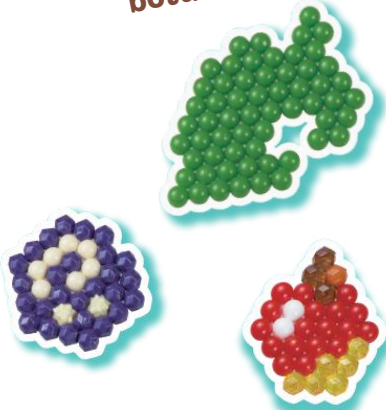

870 beads

Layout tray & spray bottle included!

Star beads!

4 Keychains included!

Complete Set

AB31832 - Bilingual
**ANIMAL CROSSING™:
NEW HORIZONS CHARACTER SET**

- Follow the templates to create Tom Nook, Isabelle and more characters from Animal Crossing: New Horizons!
 - Complete set includes over 870 solid, jewel and star beads in 22 colors.
- Case Pack: 6
Packaging Size: 8.3"W x 1.8"D x 7.1"H
Item Weight: 0.43 lbs