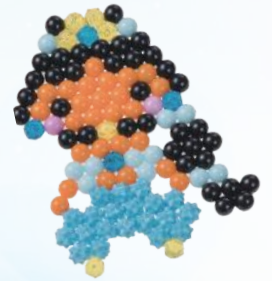

Case Pack: 6

Packaging Size: 8.3"W x 1.8"D x 7.1"H

Item Weight: 0.45 lbs

5 054131 301388

**600
beads**

Layout tray & water dropper included!

Disney PRINCESS

**870
beads**