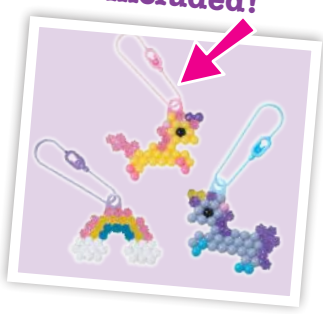

Case Pack: 4
 Packaging Size: 10.6"W x 1.8"D x 9.5"H
 Item Weight: 0.66 lbs

So Many ways to play!

Display your creations!

1,500 beads

3 Keychains included!

Star beads!

Head, tail & wings move with design pegs!