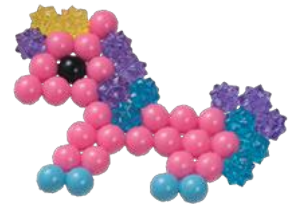

Star beads!