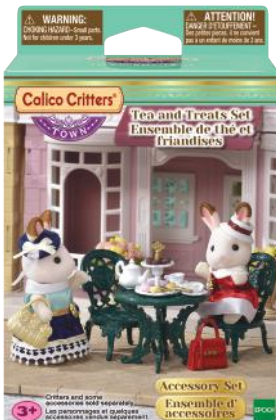

CC1912

0 20373 21912 0

CC3046 - Bilingual CHIC DINING TABLE SET

- An embellished furniture set designed for Town Series Homes.
 - Includes 23 pieces of furniture and accessories for a fabulous dinner party.
- Case Pack: 4
Packaging Size: 4"W x 2.2"D x 6.7"H
Item Weight: 0.10 lbs

CC3046

CC3016 - Bilingual TEA AND TREATS SET

- An accessory set for enjoying afternoon tea and crumpets.
 - Set includes 21 pieces of furniture and accessories to create your very own sidewalk tea party.
- Case Pack: 4
Packaging Size: 4"W x 2.2"D x 5.9"H
Item Weight: 0.15 lbs