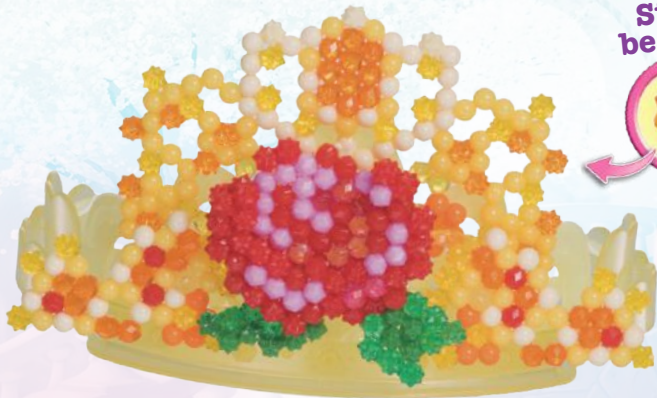

Case Pack: 6

Packaging Size: 8.3"W x 1.8"D x 7.1"H

Item Weight: 0.45 lbs

5 054131 301388

**600
beads**

Layout tray & water dropper included!

Disney PRINCESS

**870
beads**

Use bead refill kits to make more designs with included **BONUS** templates!

Star beads!

Complete Set

**AB31901 - Bilingual
DISNEY PRINCESS TIARA SET**

- Create a tiara inspired by Disney Princess!
- This advanced 3D set includes wearable tiara base and over 870 solid, jewel and star beads in a variety of colors.
- Create a tiara inspired by Belle from Disney's Beauty and the Beast!
- Bonus templates included for tiaras inspired by Rapunzel and Jasmine.