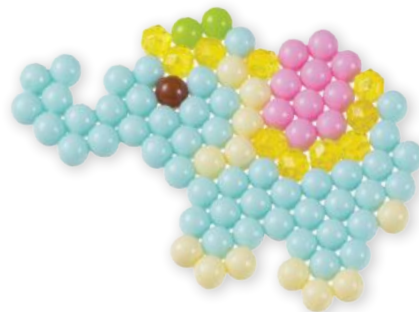

AB31506 - Bilingual
PASTEL FAIRY TALE SET

1. Follow the templates to create unique, pastel designs including a unicorn, rainbow and castle.
   - Refill set includes over 600 solid and jewel beads in 11 colors.
2. Case Pack: 6
   Packaging Size: 5.5"W x 1.2"D x 7.1"H
   Item Weight: 0.23 lbs

5 054131 315064

*Unique
pastel colors!*

AB31504 - Bilingual
PASTEL FANCY SET

1. Follow the templates to create unique, pastel designs including a bow, bunny, and bear!
   - Refill set includes over 600 solid and jewel beads in 11 colors.
2. Case Pack: 6
   Packaging Size: 5.5"W x 1.2"D x 7.1"H
   Item Weight: 0.23 lbs

5 054131 315040