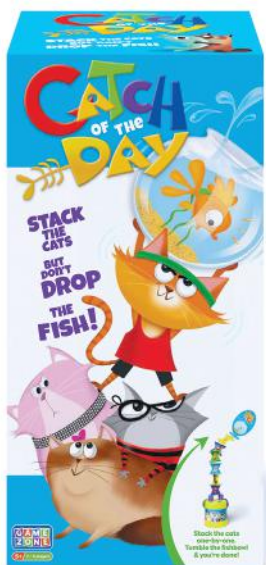

P25136
CATCH OF THE DAY

Ages 5+

- 2 to 4 players
- Roll the die to determine how many cat pieces to stack on the game base. The first player to stack all his/her cats wins the game, but be careful not to topple the fishbowl!
- Includes: game base, 12 cat game pieces (in four colors), fish topper, die and instructions.

Case Pack: 6
Packaging Size: 6"W x 6"D x 12"H
Item Weight: 0.56 lbs