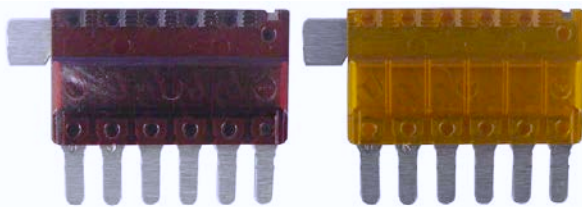

Multi OTO

Suitable for: MERCEDES
ML > 2010
W166 GLE > 2018
W167 C > 2014
W205 E > 2016
W213 S > 2013
W222 E - Coupe >2016
W238 GLC >2015
W253 G >2012
W463 Sprinter >2014
W907

Part No	Description	Pack Qty	Code
PWN1311	5 amp 6 Prong Tan	1	F
PWN1312	7.5 amp 6 Prong Brown	1	F