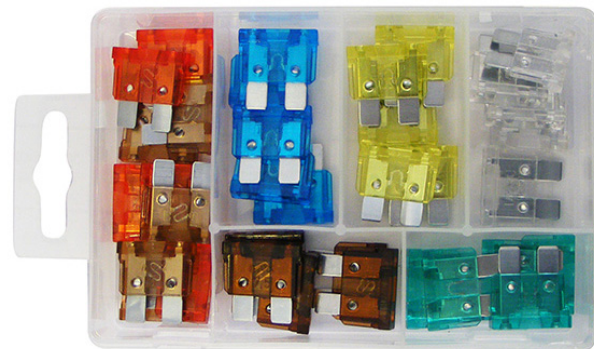

LED Standard Blade Fuses

5 of each: 5, 7.5, 10, 15, 20, 25, 30 amp

Part No	Description	Pack Qty	Code
PMA114	LED Standard Blade Fuses	35