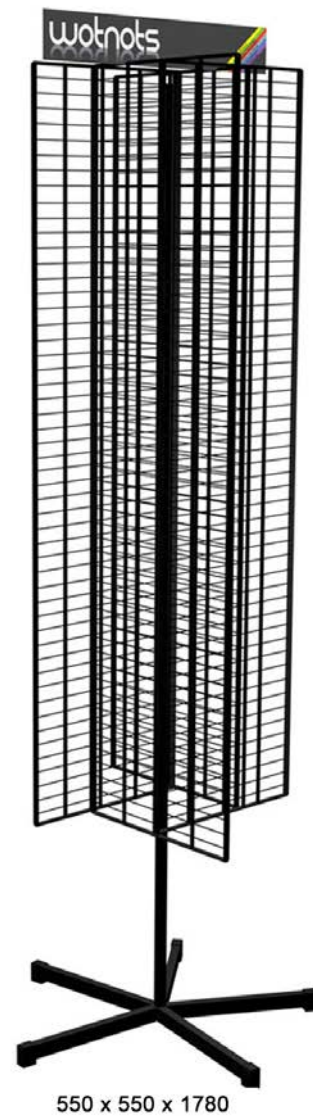

Wall stands can also be installed on back to back free standing floor units if wall space is limited.

Wall Mounted Stands

Rotary Floor Stand

Description	Page	Description	Page
Alarm Switch	24	Heat Shrink Tubing	15
Assorted Terminals/ Connectors	19-20	Ignition Switch	24
Battery Isolator Switches	24	Lamps	14
Battery Retaining Clamp	28	LED Fuses	7
Battery Terminals	27-28	Non Insulated Terminals/ Connectors	14
Braided Sleeving	20	P Clips Plastic	13
Bulb Holders	13-14	Push Switches	23-24
Cable Clips	13	Relays	25
Cable Tie Bases	13	Rocker Switches	21-23
Cable Ties	13	Round Rocker Switches	23
Cell Batteries	26-27	Solder	15
Cigarette Lighters	25-26	Superseal Connector Kits	14
Courtesy Switches	24	Switch Brackets	24
Crocodile Clips	28	Switch Covers	24-25
Din Plug & Socket	26	Terminals and Connectors	16-19
Flasher Switches	20	Toggle Switches	20-21
Fuse Boxes	12	USB Charging Port	26
Fuse Extractor Tool	10	Warning Lamps	25
Fuse Holders	10-11	Wiring Cable	12-13
Fuses	6-10	Wiring Disconnect Blocks	14
Fuses	8	Wiring Terminal Blocks	14
Fuses with Breakout Wire	11-12		
Grommets	20		
Headlamp Bulb Retaining Clips	14		
Heat Shrink Solder Sleeves	15		
Heat Shrink Terminals	15		
Heat Shrink Torch	16		