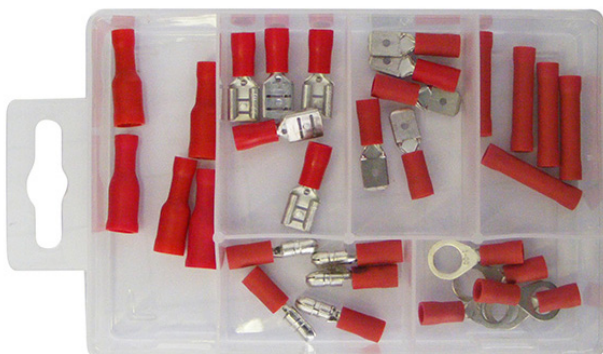

Red Terminals and Connectors

Red Ring terminals, Tab terminals, Bullets and Butt connectors

Part No	Description	Pack Qty	Code
PMA110	Red Insulated Terminals	30	G