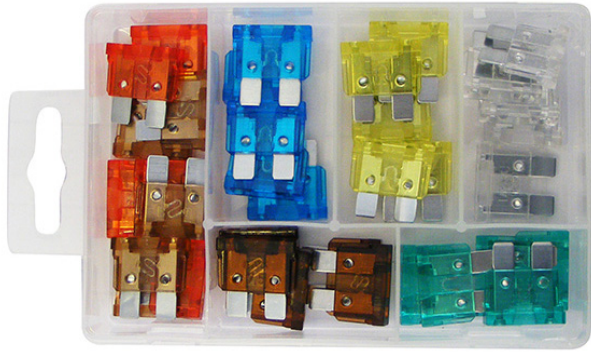

Mini Blade Fuses

5 of each: 5, 7.5, 10, 15, 20, 25, 30 amp

Part No	Description	Pack Qty	Code
PMA100	Mini Blade Fuses	35	G

Standard Blade Fuses

5 of each: 5, 7.5, 10, 15, 20, 25, 30 amp

Part No	Description	Pack Qty	Code
PMA101	Standard Blade Fuses	35	G