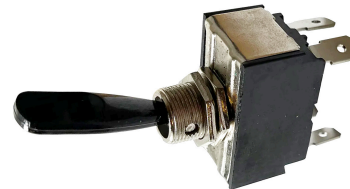

Medium Lever Flasher

Fits 12.5mm Hole

Part No	Description	Pack Qty	Code
PWN205	Flasher (20 Amp Max) Plastic	1	F

Heavy Duty On/Off

Fits 12.5mm Hole

Part No	Description	Pack Qty	Code
PWN534	On/Off 4 Poles (25 Amp Max)	1	J