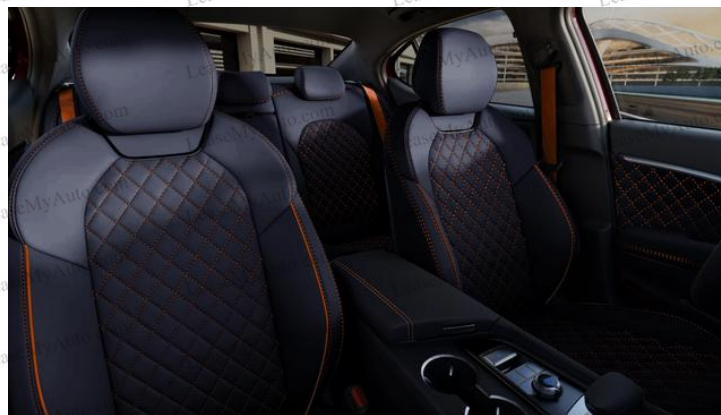

Interior

- 12.3-inch 3D Full Digital Gauge Cluster
- Unique startup graphics

Colors

- Exterior: Ceres Blue & Vatna Gray
- Interior: Nappa Leather Seating Surfaces in Ultramarine Blue w/ Orange Contrast elements & Microfiber Suede Headliner