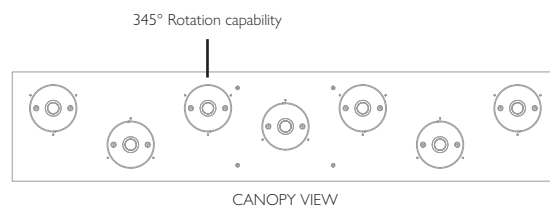

FINISH/CHARM OPTIONS

See page 63 for ordering options.

All charms are reversible for left or right side facing display.