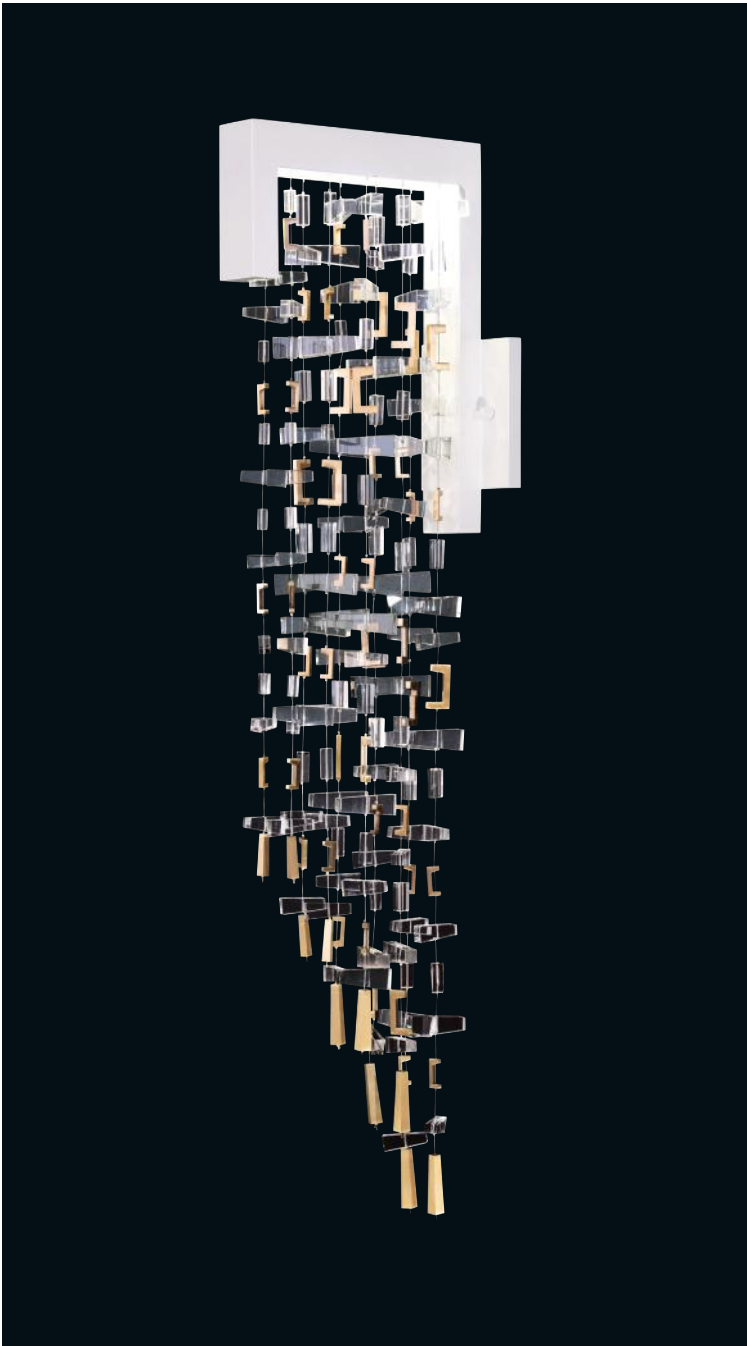

35.5" H SCONCE

Model #
952450-2 White Gloss Lacquer

Dimensions
35.5" (90 cm) H x 4.5" (11 cm) W (backplate) x 10" (25 cm) D

Electrical
US/INTL: Integrated LED, 2.5w, 3000K
Total RAW Lumens: 700

35.5" H SCONCE

Left side facing.
Also available right side facing: MODEL #951350-x

Model #
951450-1 Standard Soft Gold Leaf

Dimensions
35.5" (90 cm) H x 9" (24 cm) W x 3.75" (10 cm) D
ADA Compliant

Electrical
US/INTL: Integrated LED, 2.5w, 3000K
Total RAW Lumens: 700

ADDITIONAL INFORMATION

All tiers are adjustable for Models No.: 950540, 950640, 950740, and 950840.