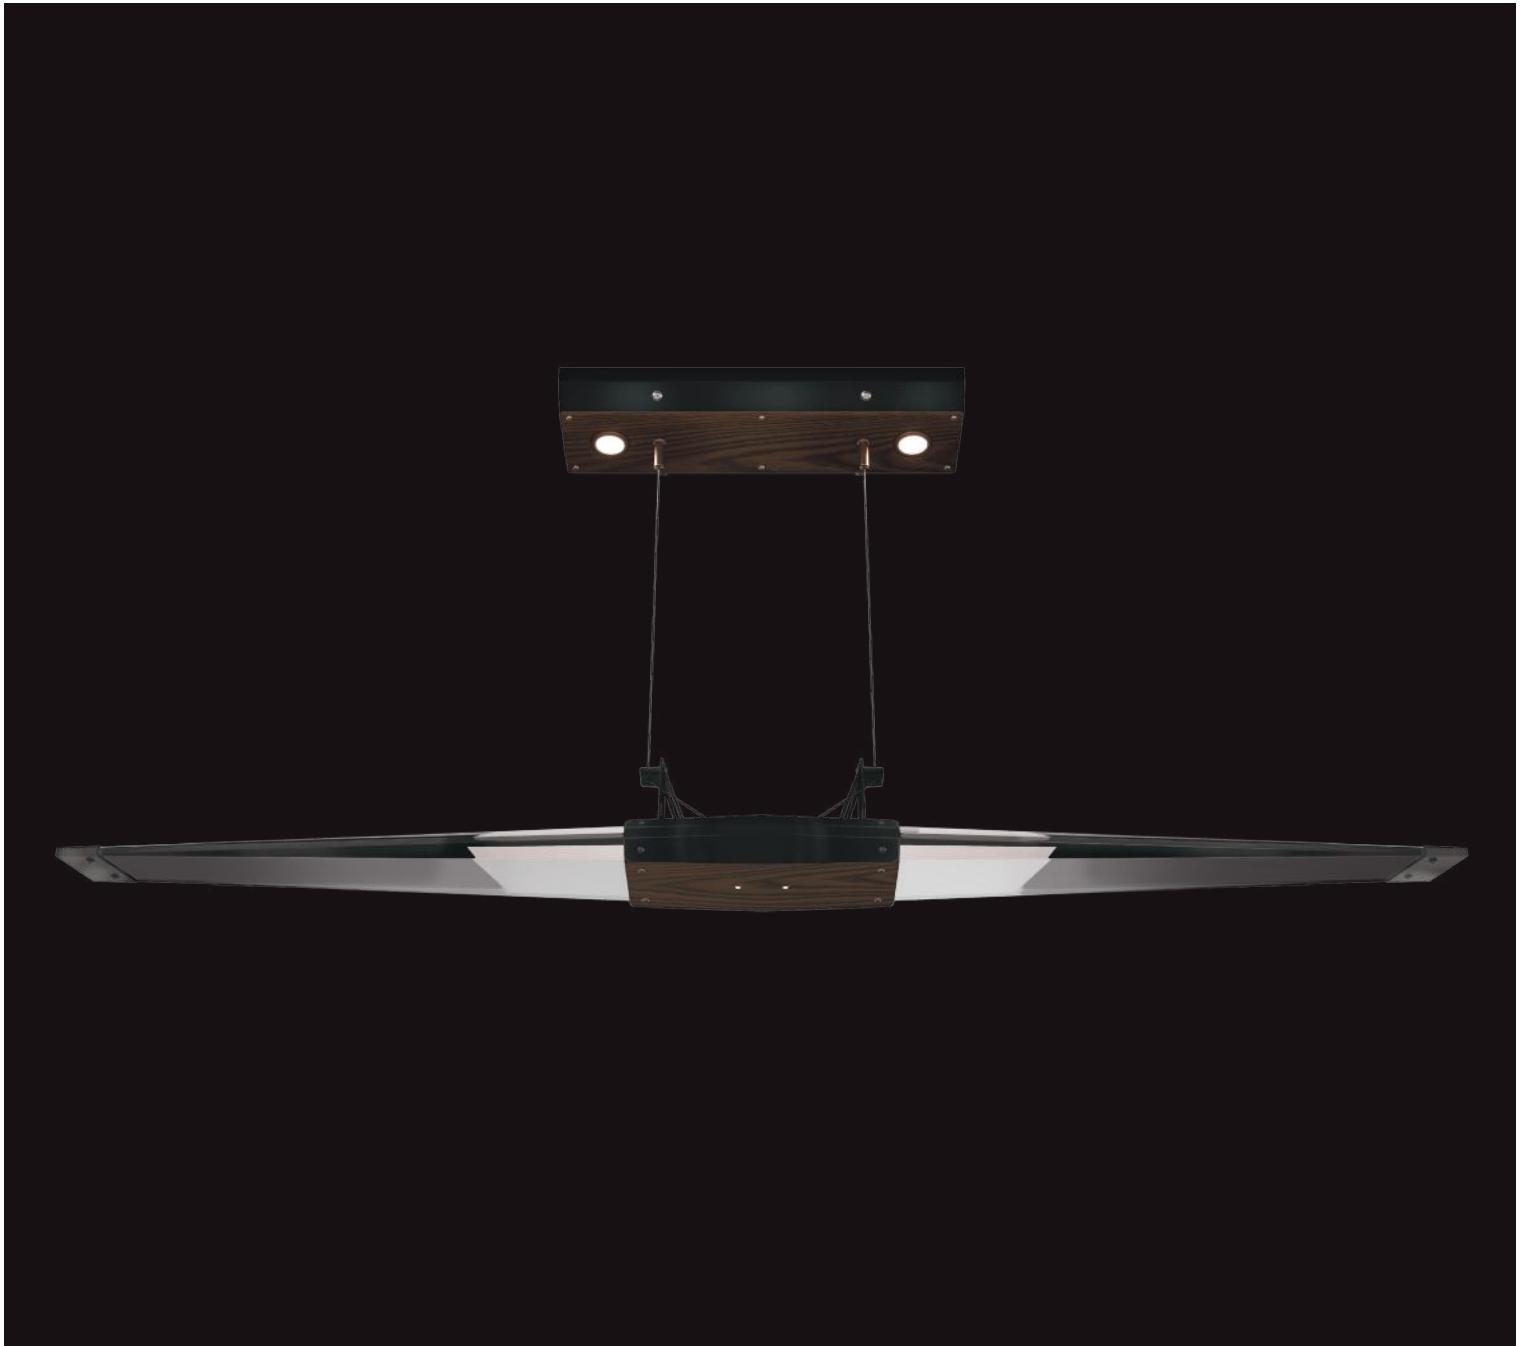

52"W LINEAR PENDANT

Model

100051-1 Standard Black Iron with Dark Walnut Stained Wood

Dimensions

5.5" (14 cm) H x 52.125" (132 cm) W x 5.5" (14 cm) D
Min Ht: 11.50" (30 cm) Max Ht: 120" (305 cm)

Electrical

Canopy: US/INTL: Integrated LED 6.5w
Fixture: US/INTL: Fixture: Integrated LED 6w
Total RAW Lumens: 3406