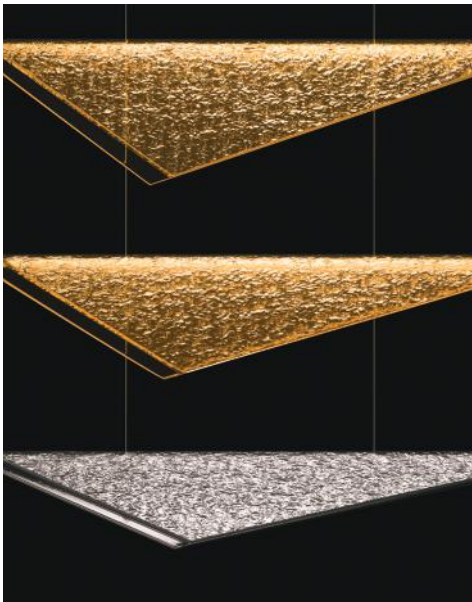

AMBER & CLEAR HAMMERED (-x6)

For any other finish/glass configuration, contact your Territory Manager or Customer Service.