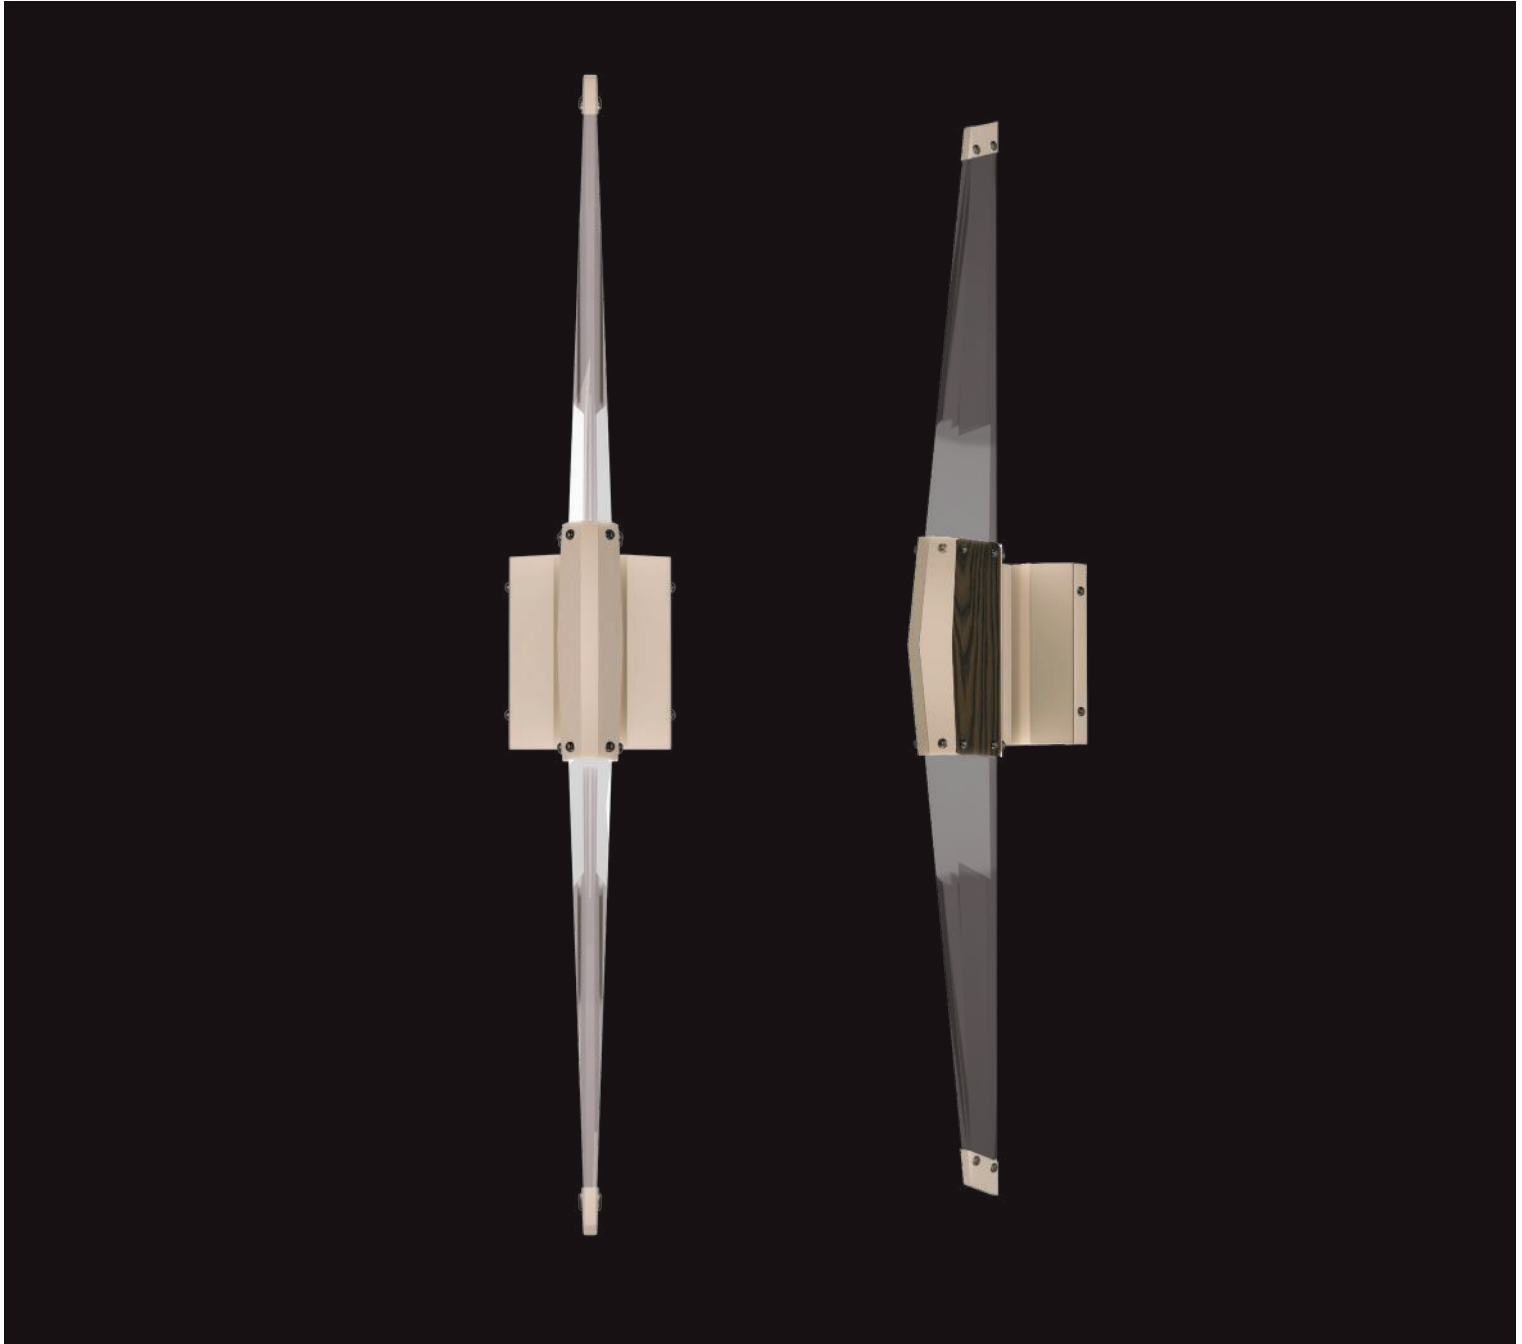

ADDITIONAL INFORMATION

Fixtures not suitable for vaulted ceilings.

Model No. 100051 and 100053 Upper & lower lights are wired independently for single or dual lights control.

Includes adjustable 10' electrical low voltage cables.