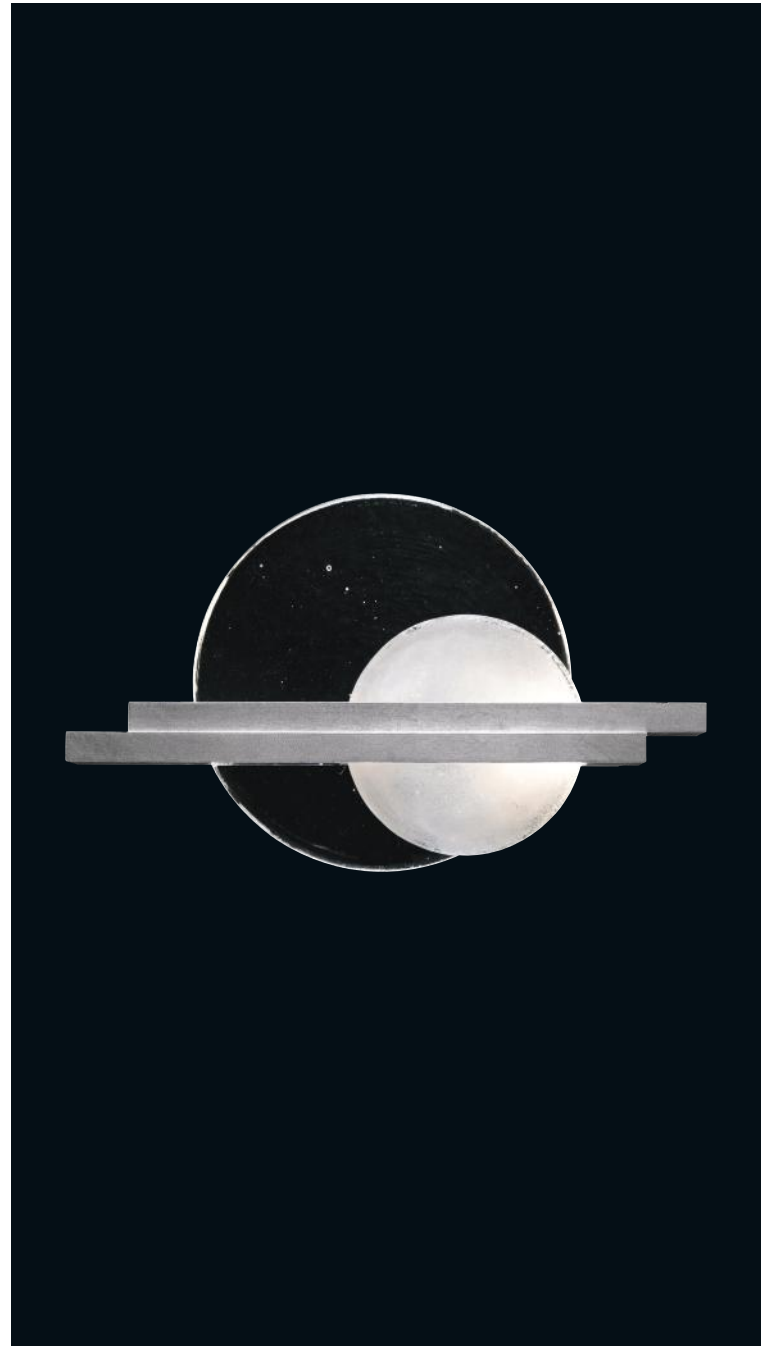

12.75"W SCONCE

Left side facing.

Also available right side facing: MODEL #922450-x

Model #

922350-4 Standard Silver Leaf

Dimensions

12.75" (32 cm) H x 21" (53 cm) W x 3.75" (10 cm) D

ADA Compliant

Electrical

US/INTL: Integrated LED, 12w max, 3000K (Qty. 2)

Total RAW Lumens: 2000