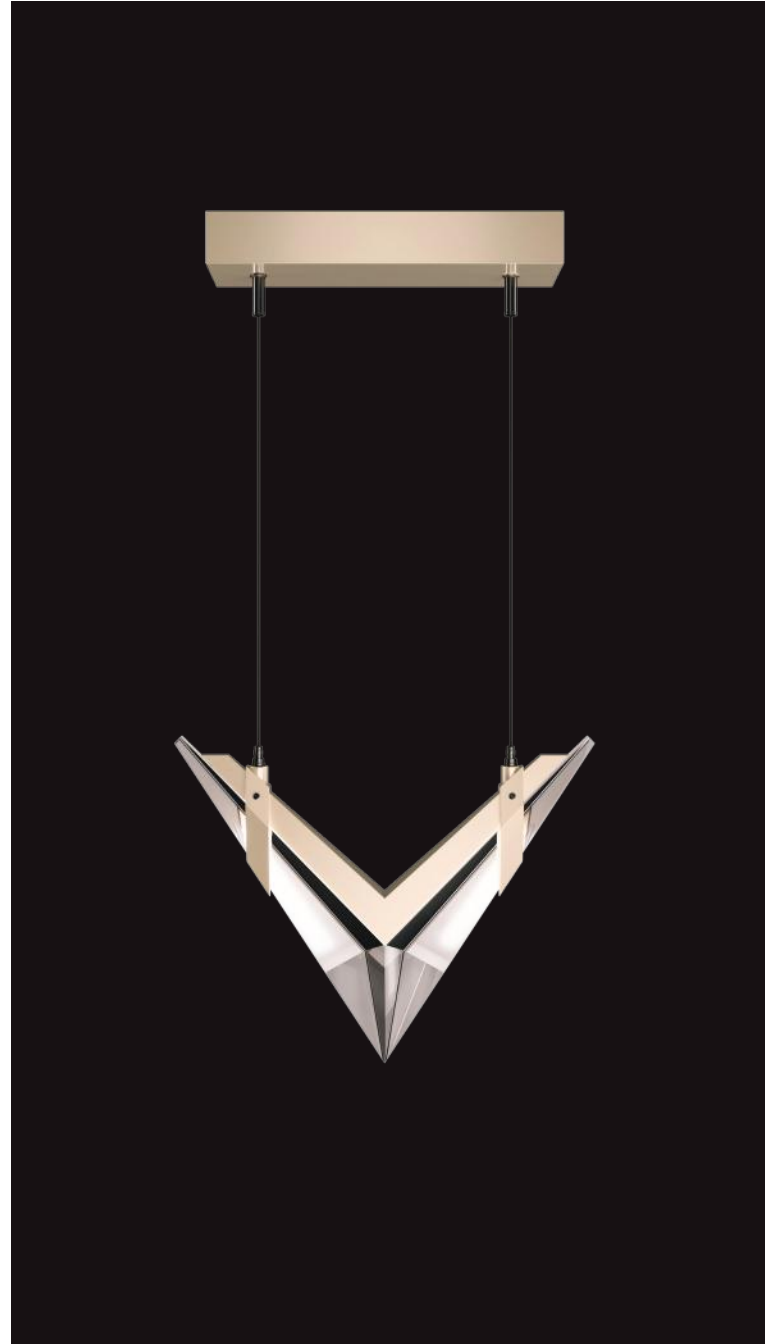

14"W DROP PENDANT

Model #

100055-6 Champagne

Dimensions

10.5" (27 cm) H x 13.625" (34.50 cm) W x 4.50" (11 cm) D

Min Ht: 14.50" (6.50 cm) Max Ht: 129" (328 cm)

Electrical

US/INTL: Integrated LED, 3w, 3000K
Total RAW Lumens: 1100

ADDITIONAL INFORMATION

Fixtures not suitable for vaulted ceilings.

Model No. 100051 and 100053 Upper & lower lights are wired independently for single or dual lights control.

Includes adjustable 10' electrical low voltage cables.