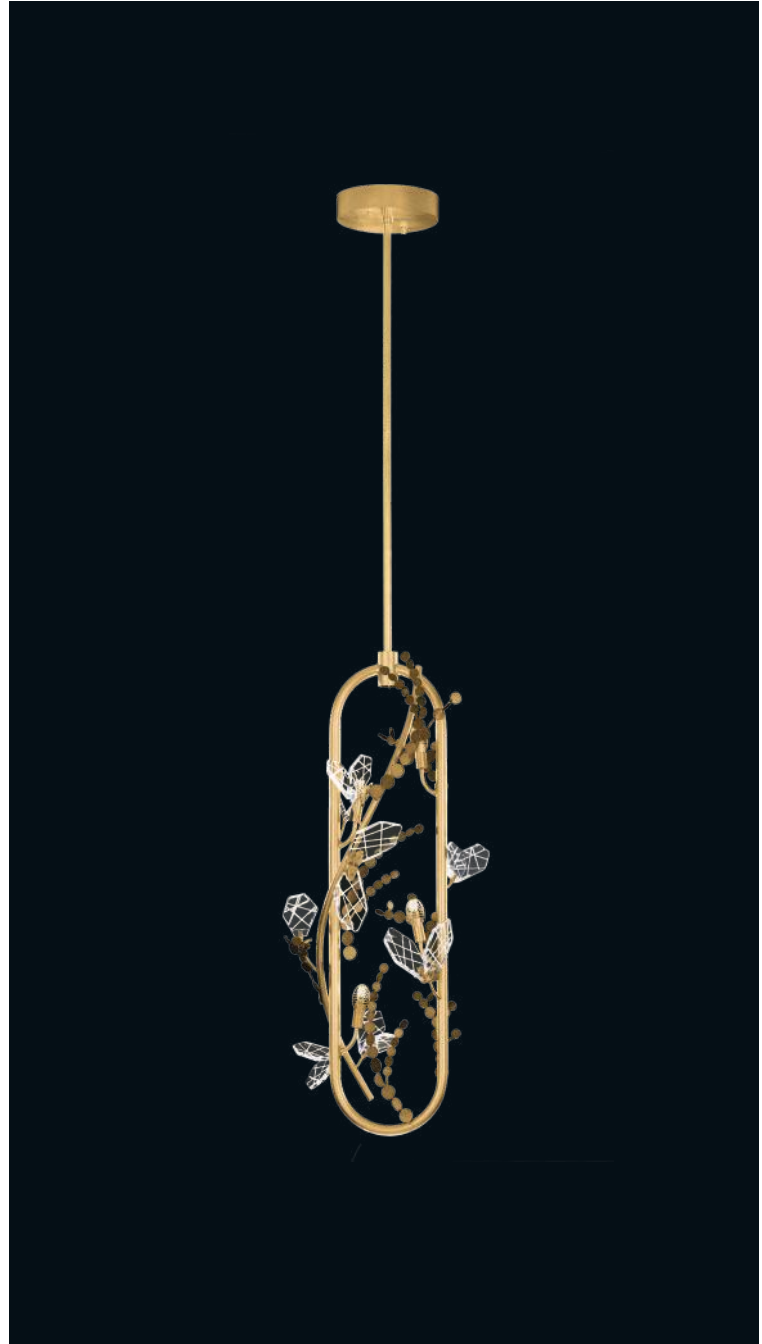

11.5" W DROP PENDANT

Model #
100159-7 Standard Gold Leaf/Burnished Gold

Dimensions
26.25" (66.7 cm) H x 11.5" (29.25 cm) W x 8.75" (22.25 cm) D
1.75" (4.45 cm) H x 6.5" (16.5 cm) W (Canopy Dimensions)
Min Ht: 31" (78.75 cm) Max Ht: 70" (178 cm)

Electrical
US/INTL: LED T3 | G4, 1.5W 300K (Qty 4, included)
Total RAW Lumens: 480

FINISH OPTIONS Also available in our 5 Standard Finishes, see page 114.