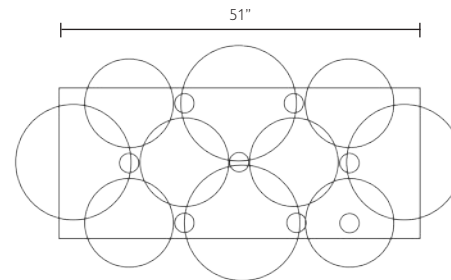

CANOPY VIEW

FINISH OPTIONS Also available in our 5 Standard Finishes, see page 114.

GLASS OPTIONS