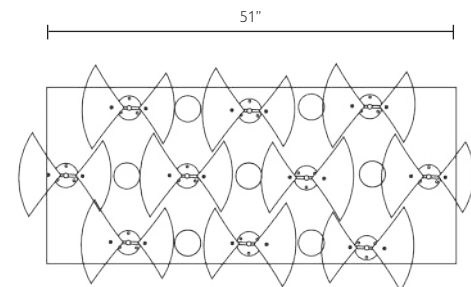

CANOPY VIEW

ADDITIONAL INFORMATION

Fixtures suitable for vaulted ceilings.

Glass increases overall dimensions.

Upper & lower lights are wired independently for single or dual lights control.

Rods come in connectible segments for customizable length.