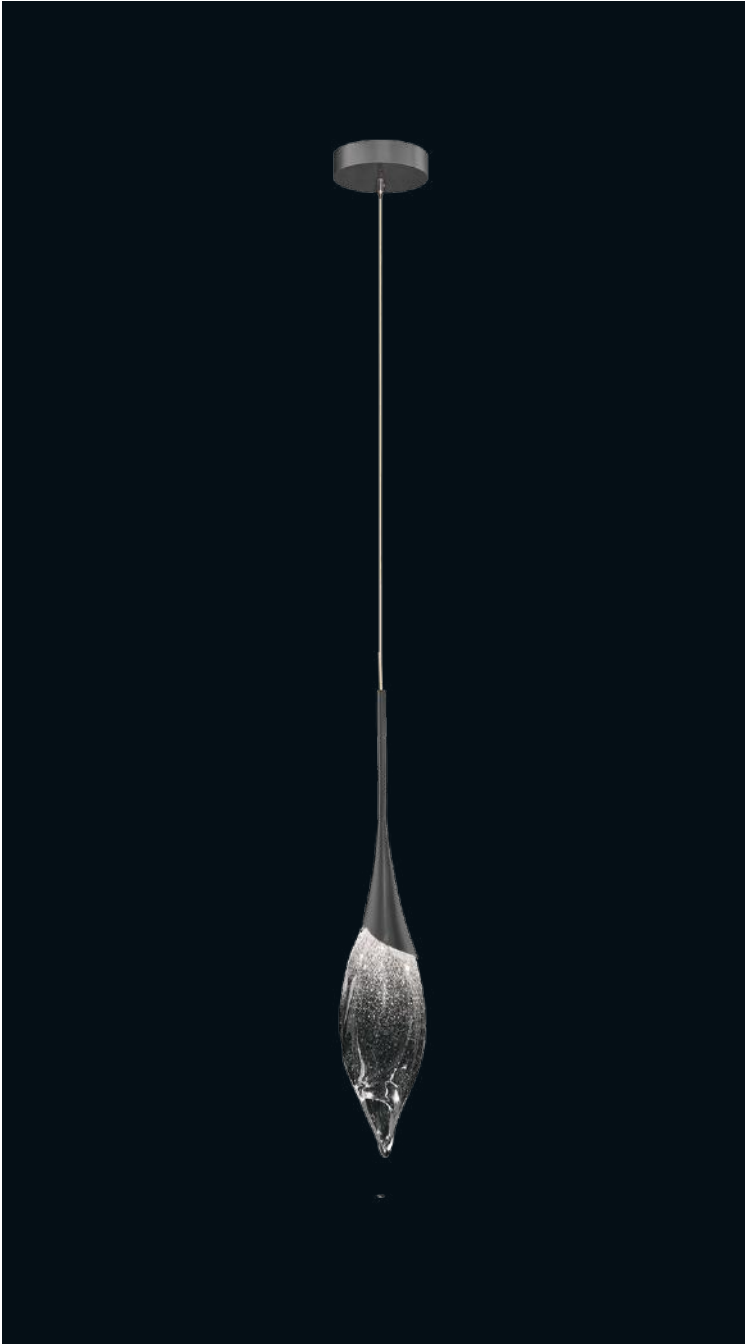

5" W ROUND PENDANT

Model #

100127-6 Midnight Steel

Dimensions

26.75" (68 cm) H x 5" (13 cm) W

1.5" (4 cm) H x 6.5" (16.5 cm) W (Canopy Dimensions)

Min Ht: 37" (94 cm) Max Ht: 138" (350.5 cm)

Electrical

US/INTL: Integrated LED, 5w, 3000K

Total RAW Lumens: 380