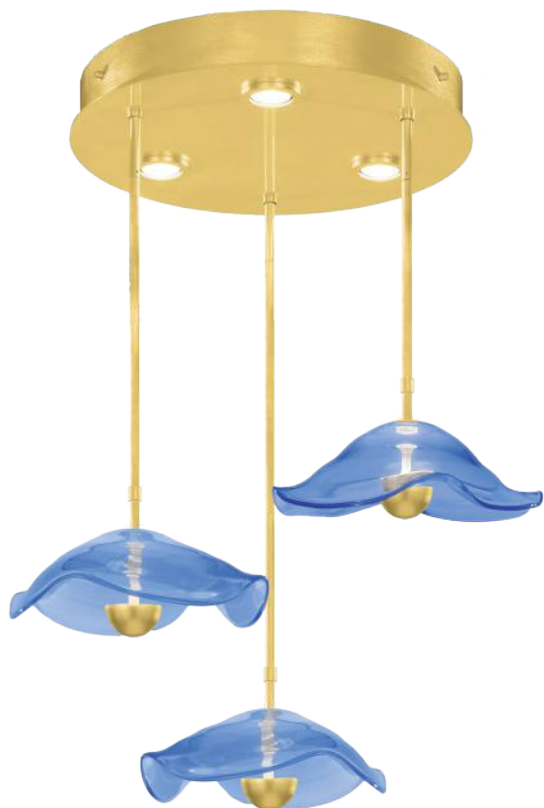

31.25" W ROUND PENDANT

Model #

100065-31 Standard Gold Leaf with Blue Glass

Dimensions

31.25" (79 cm) W

3" (8 cm) H x 20" (50 cm) W (Canopy Dimensions)

Min Ht: 19.50" (49 cm) Max Ht: 85.50" (217 cm)

Electrical

Canopy: US/INTL: :LED MR16, 6.5w, 3000K, GU10 (Qty.3 Included)

Fixture: US/INTL: Integrated LED 8.5w

Total RAW Lumens: 3975