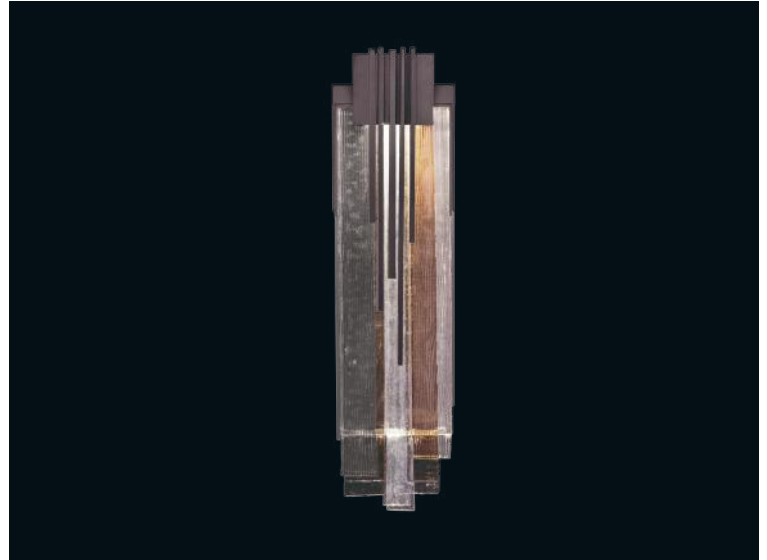

17”H SCONCE

Model #

100082-62 Midnight Steel/Multi-Tone Glass

Dimensions

17” (43 cm) H x 4.75” (12 cm) W x 3.75” (9.55 cm) D

ADA Compliant