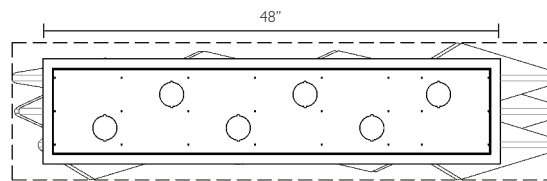

CANOPY VIEW

ADDITIONAL INFORMATION

Ordering options on page 55.

Fixtures not suitable for vaulted ceilings.

Glass increases overall dimensions.

Includes adjustable 10' electrical low voltage cables.

Model #100117 Ideal for tall ceilings Model # 100118 Ideal for low ceilings.