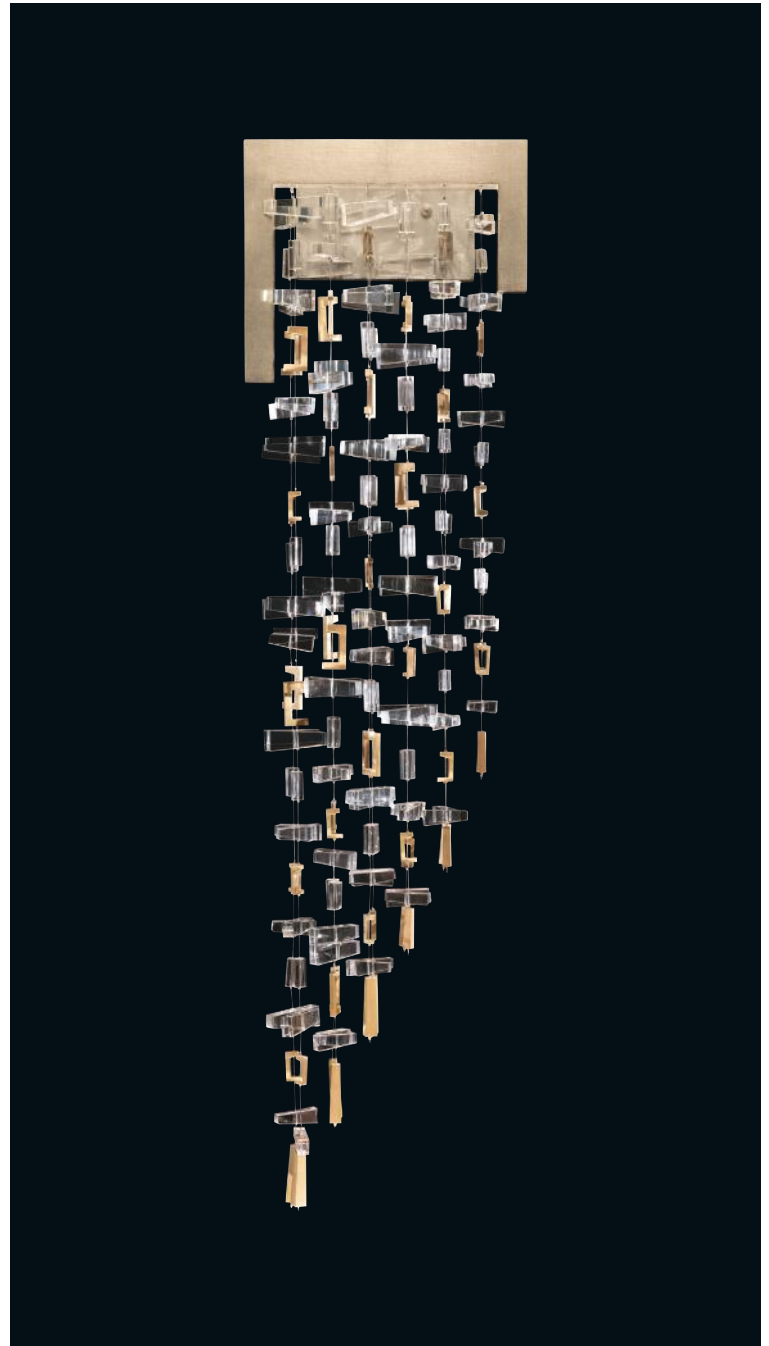

35.5" H SCONCE

Model #
952450-2 White Gloss Lacquer

Dimensions
35.5" (90 cm) H x 4.5" (11 cm) W (backplate) x 10" (25 cm) D

Electrical
US/INTL: Integrated LED, 2.5w, 3000K
Total RAW Lumens: 700

35.5" H SCONCE

Left side facing.
Also available right side facing: MODEL #951350-x

Model #
951450-1 Standard Soft Gold Leaf

Dimensions
35.5" (90 cm) H x 9" (24 cm) W x 3.75" (10 cm) D
ADA Compliant

Electrical
US/INTL: Integrated LED, 2.5w, 3000K
Total RAW Lumens: 700

ADDITIONAL INFORMATION

All tiers are adjustable for Models No.: 950540, 950640, 950740, and 950840.