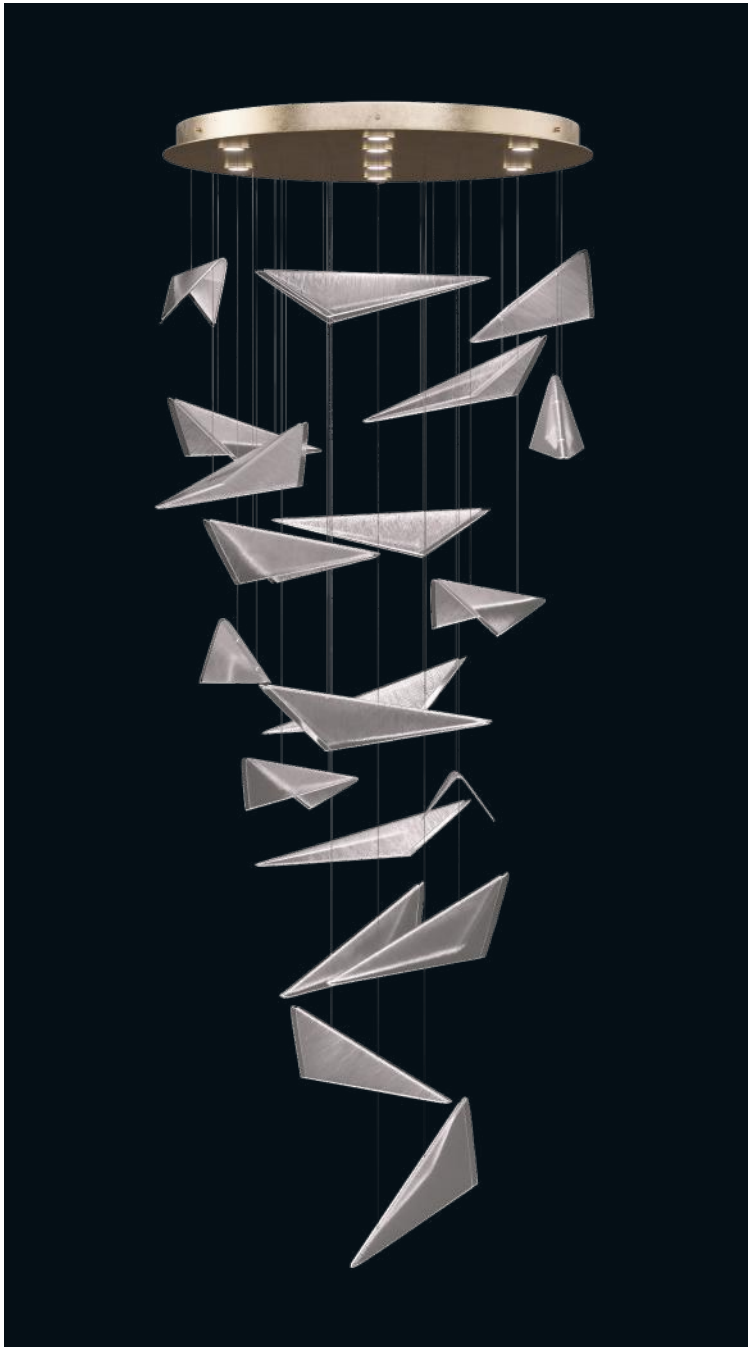

36"W ROUND PENDANT

Model #

100119-51 Standard Soft Gold Leaf/Clear Linear Glass

Dimensions

36" (91.45 cm) W

Canopy Dimensions": 2" (5 cm) H x 32" (81.50 cm) W

Min Ht: 52" (132 cm) Max Ht: 120" (305 cm)

Electrical

US/INTL: LED MR16, 6.5w, 2700K, Qty 8 ,Included

Total RAW Lumens: 4000

Studio Glass Drops 20