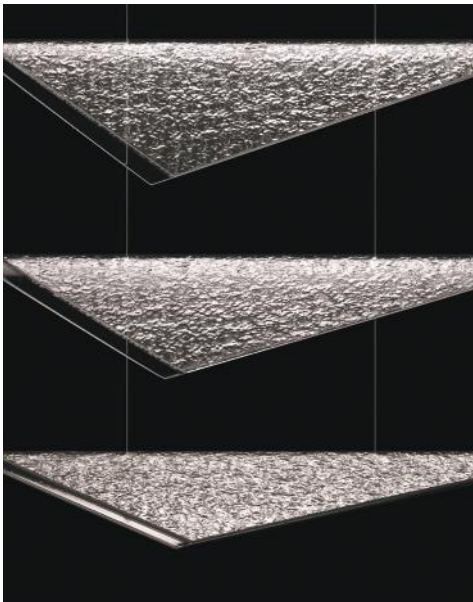

CLEAR HAMMERED (-x4)