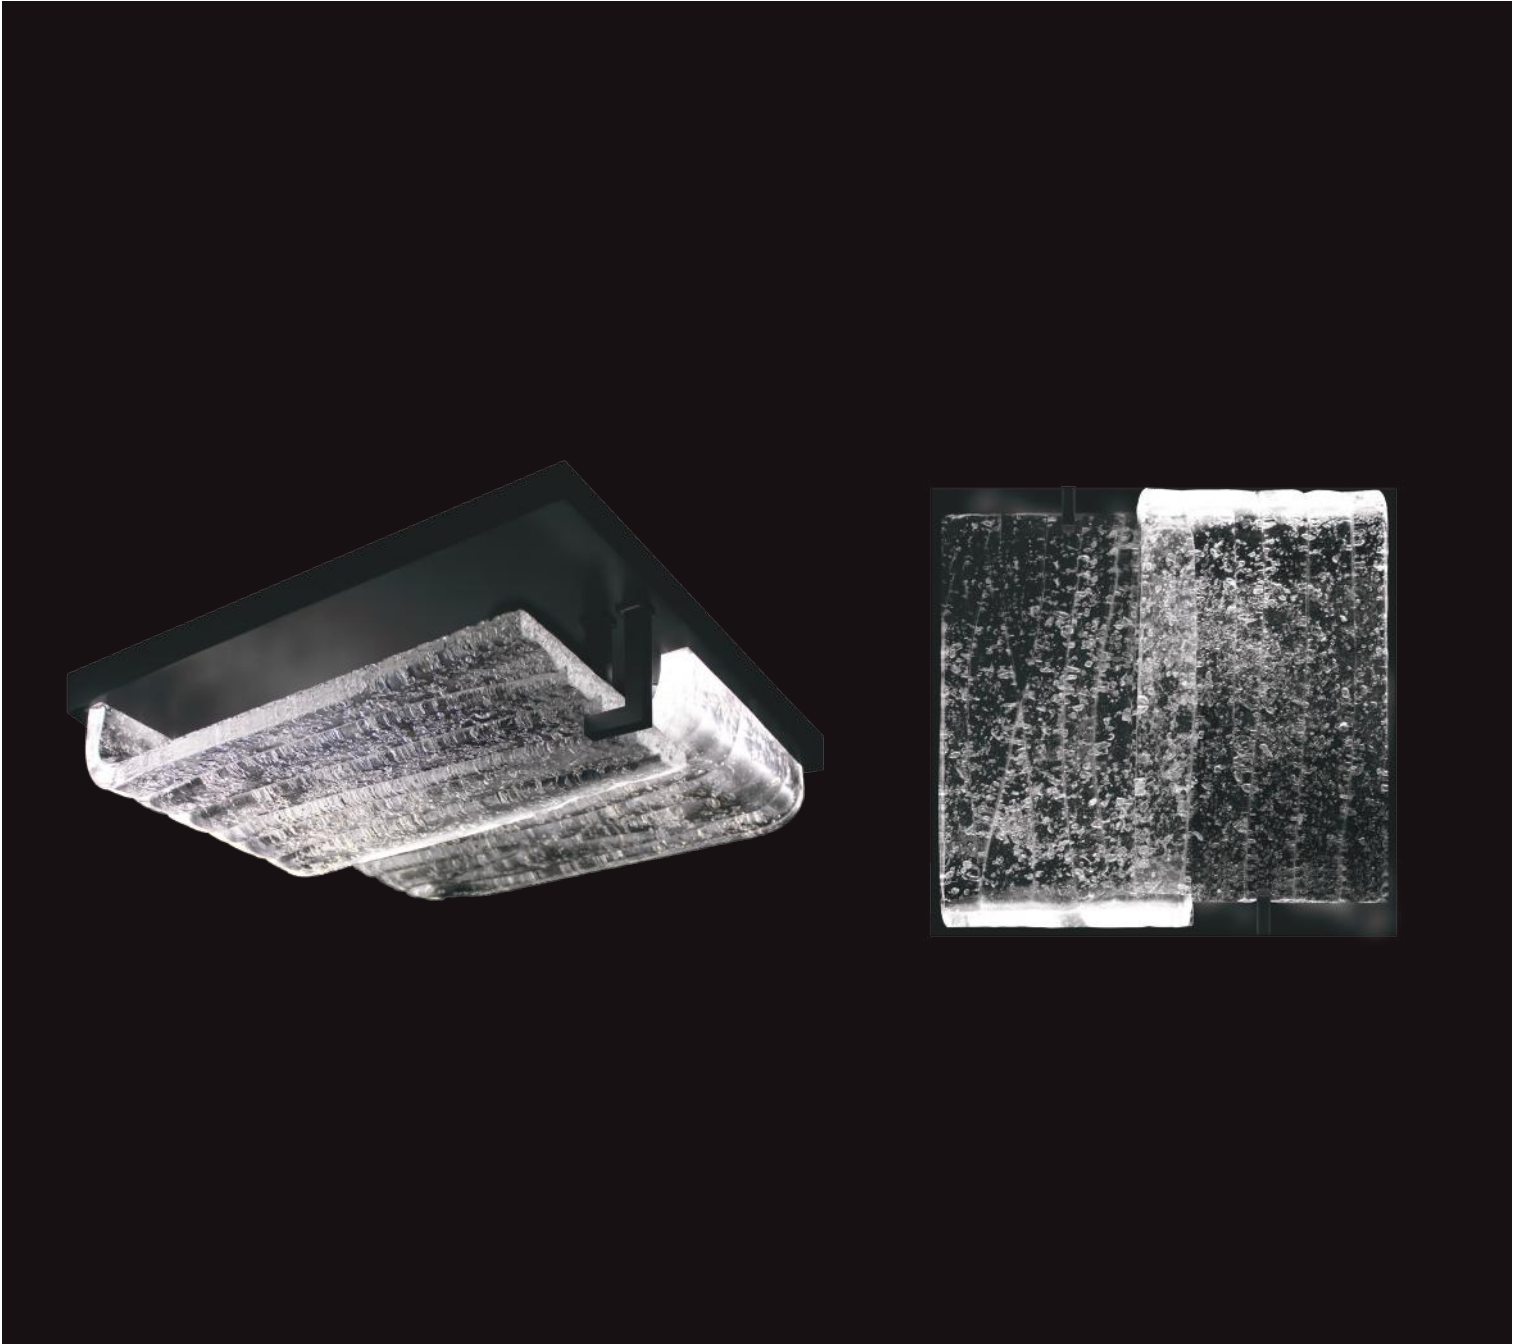

4.5”H FLUSH MOUNT

Model #

100154-6 Indoor/outdoor Black

Dimensions

4.5” (11.5 cm) H x 16.75” (42.55 cm) W x 16.75” (42.55 cm) D

Electrical

US/INTL: Integrated LED, 30w, 3000K
Total RAW Lumens: 390

ADDITIONAL INFORMATION

Suitable for indoor/outdoor use. Our 5 standard finishes are for indoor use only.
Model No. 100154 can only be mounted as a flush mount.