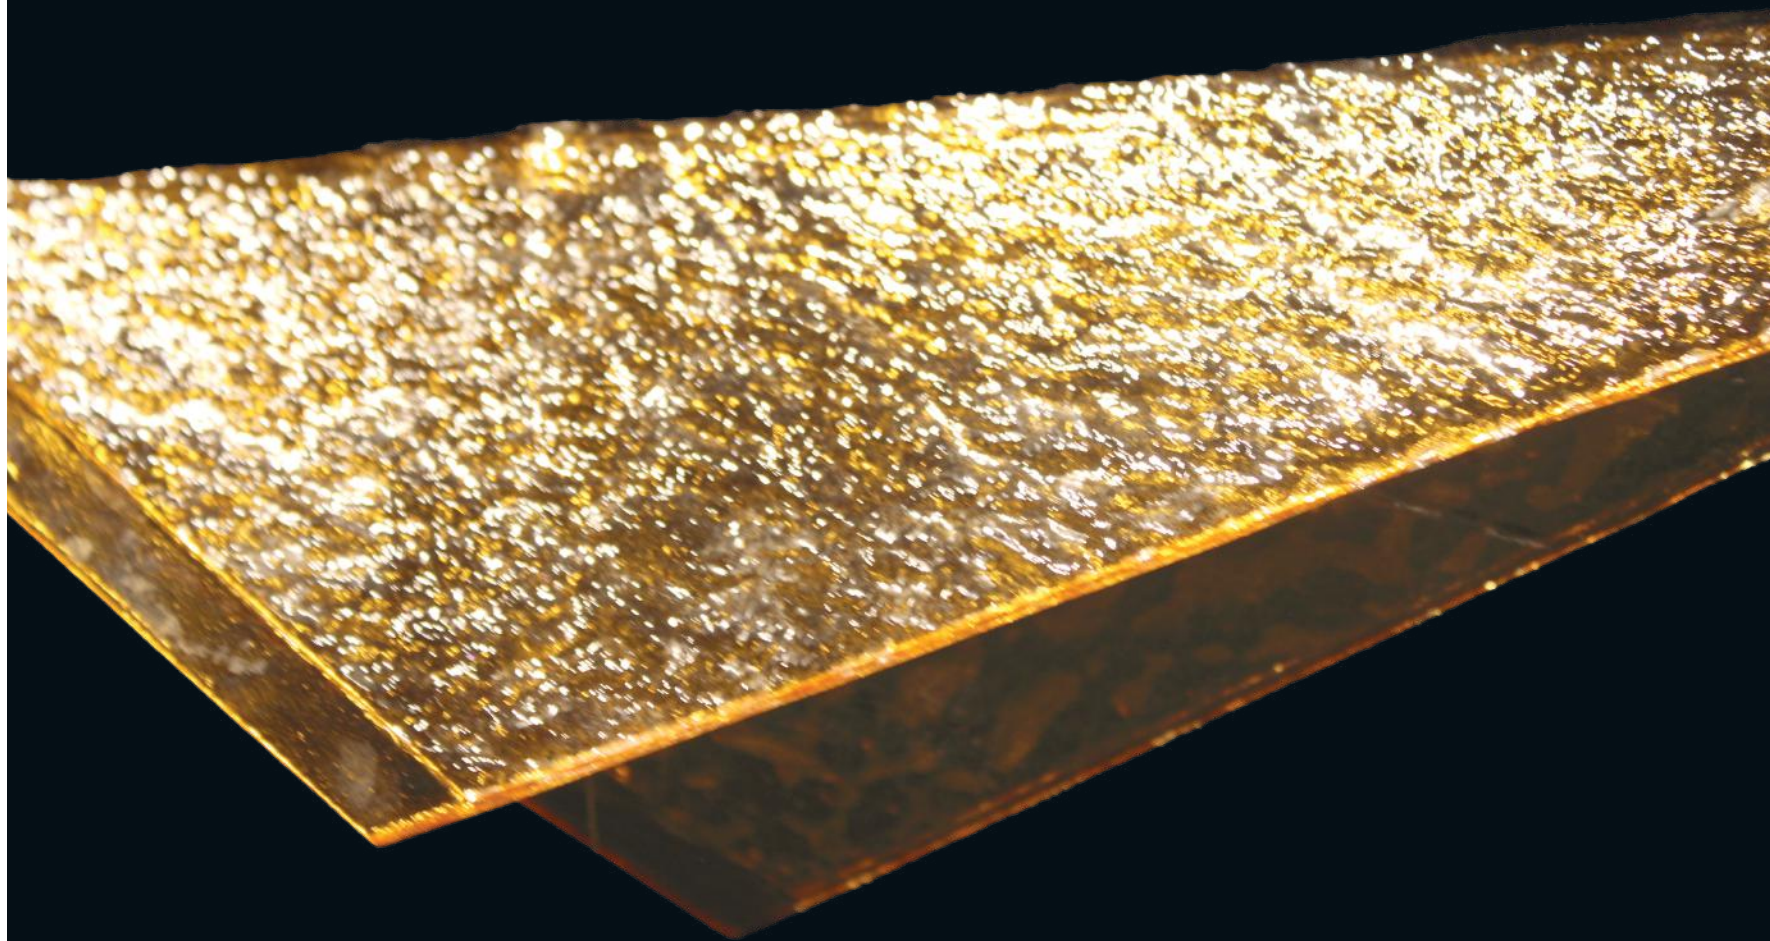

Total RAW Lumens: 1590

ADDITIONAL INFORMATION

Fixtures not suitable for vaulted ceilings.

VOLO

Volo captures the beauty of flight, the whisper of the wind, and the dance of light—an elegant expression of movement, balance, and elevation. Inspired by the graceful momentum of flight, the collection feels effortlessly weightless, with cascading geometric forms that appear to hover in midair. Each piece is crafted from exquisite studio glass in two striking textures: “hammered” rippling with bold depth and motion, and “linear” reflecting wind swept lines. Volo invites you to look upward, embrace the poetry of motion, and elevate any space with its sculptural elegance.