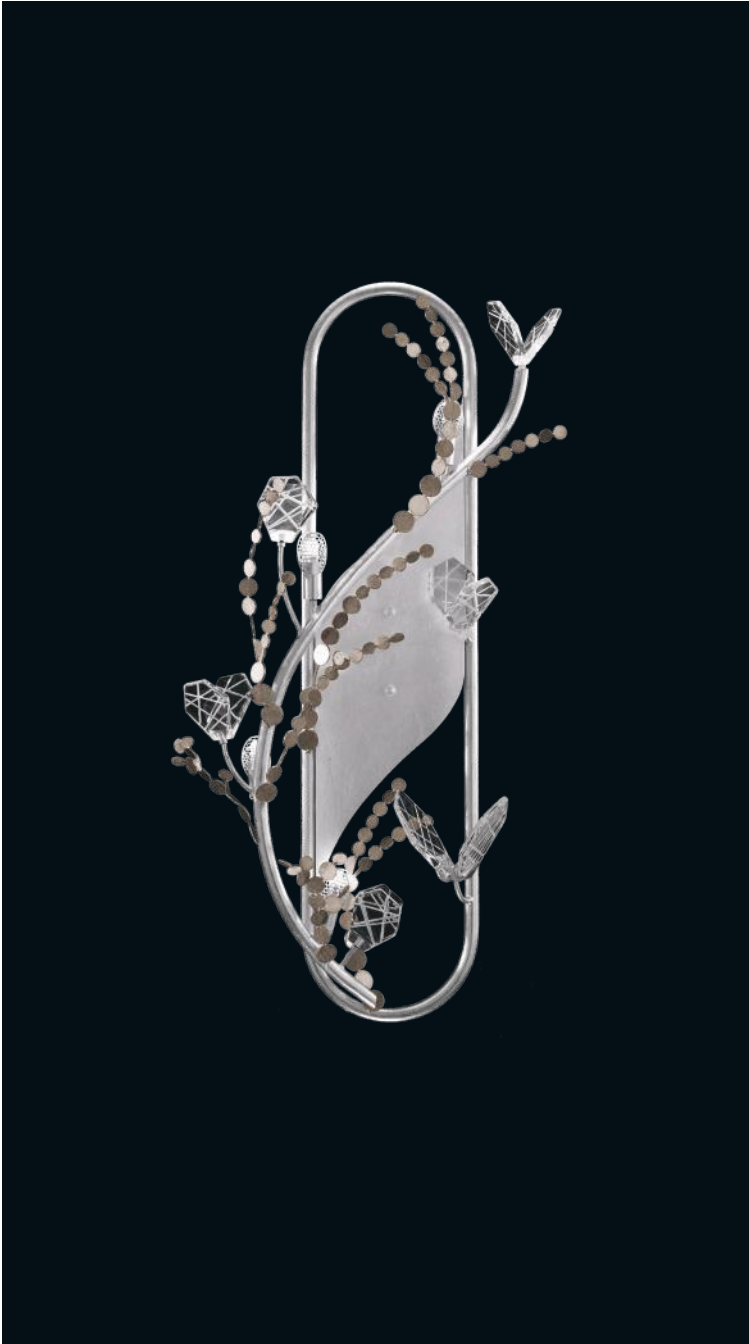

26"H SCONCE

Model

100162-6 Standard Silver Leaf/Patinated Silver

Right side facing.

Also available left side facing: MODEL # 100163-X

Dimensions

26" (66 cm) H x 13.5" (34.25 cm) W x 5.5" (14 cm) D

Electrical

US/INTL: LED T3 | G4, 1.5W 300K (Qty 4, included)

Total RAW Lumens: 480