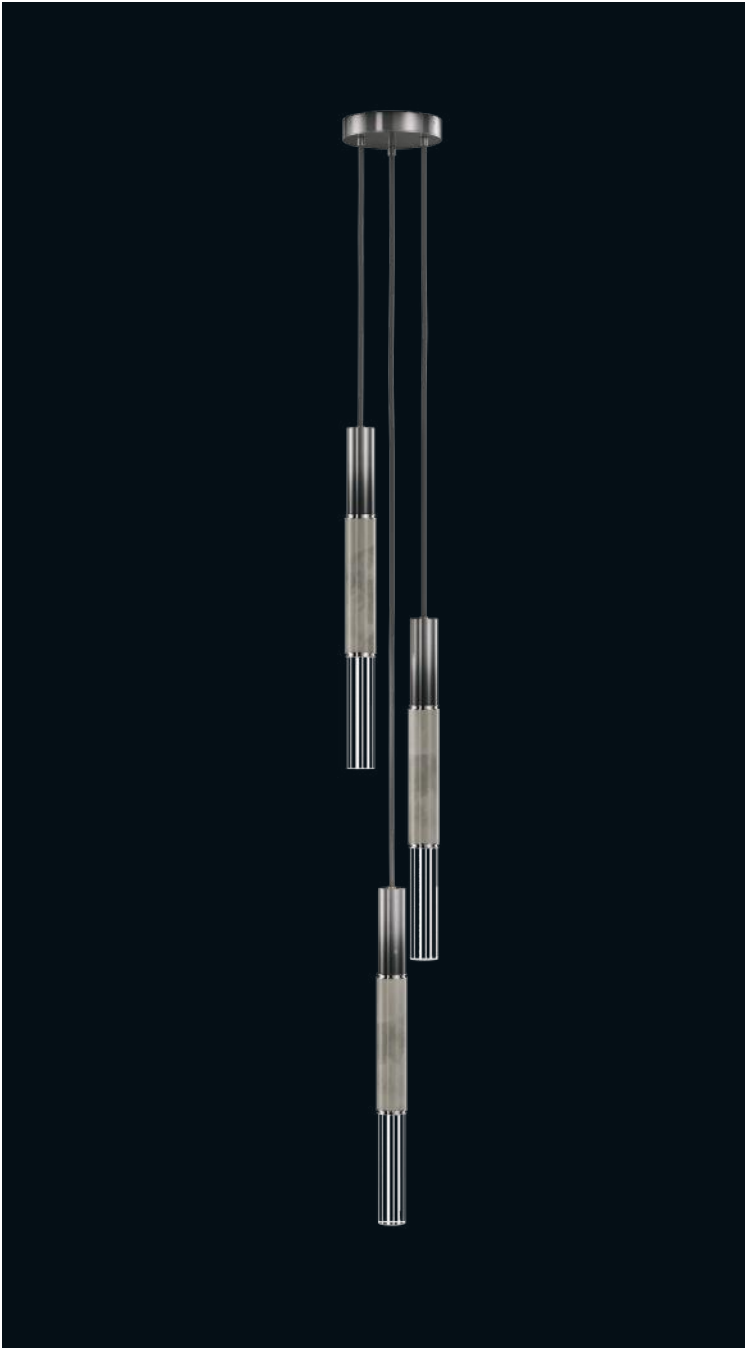

8.5" W ROUND PENDANT

Model

100016-722 Soft Ombré Silver/Nickel/Smoke Parchment

Dimensions

27.75" (70 cm) H x 8.5" (22 cm) W

Min Ht: 30" (76 cm) Max Ht: 126" (320 cm)

Electrical

US/INTL: Integrated LED, 3.5w, 3000K (Qty. 3)

Total RAW Lumens: 1050