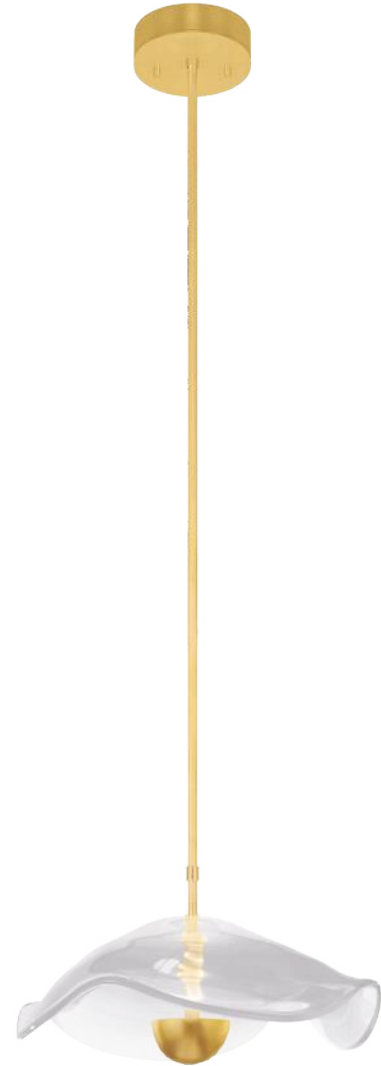

12" W ROUND PENDANT

Model

100067-33 Standard Gold Leaf with Clear Glass

Dimensions

12" (30.5 cm) W

Min Ht: 12.25" (31 cm) Max Ht: 78.25" (199 cm)

Electrical

US/INTL: Integrated LED, 8.5w, 3000K

Total RAW Lumens: 875

ADDITIONAL INFORMATION

Not suitable for vaulted ceilings.

Rods come in connectible segments for customizable length.