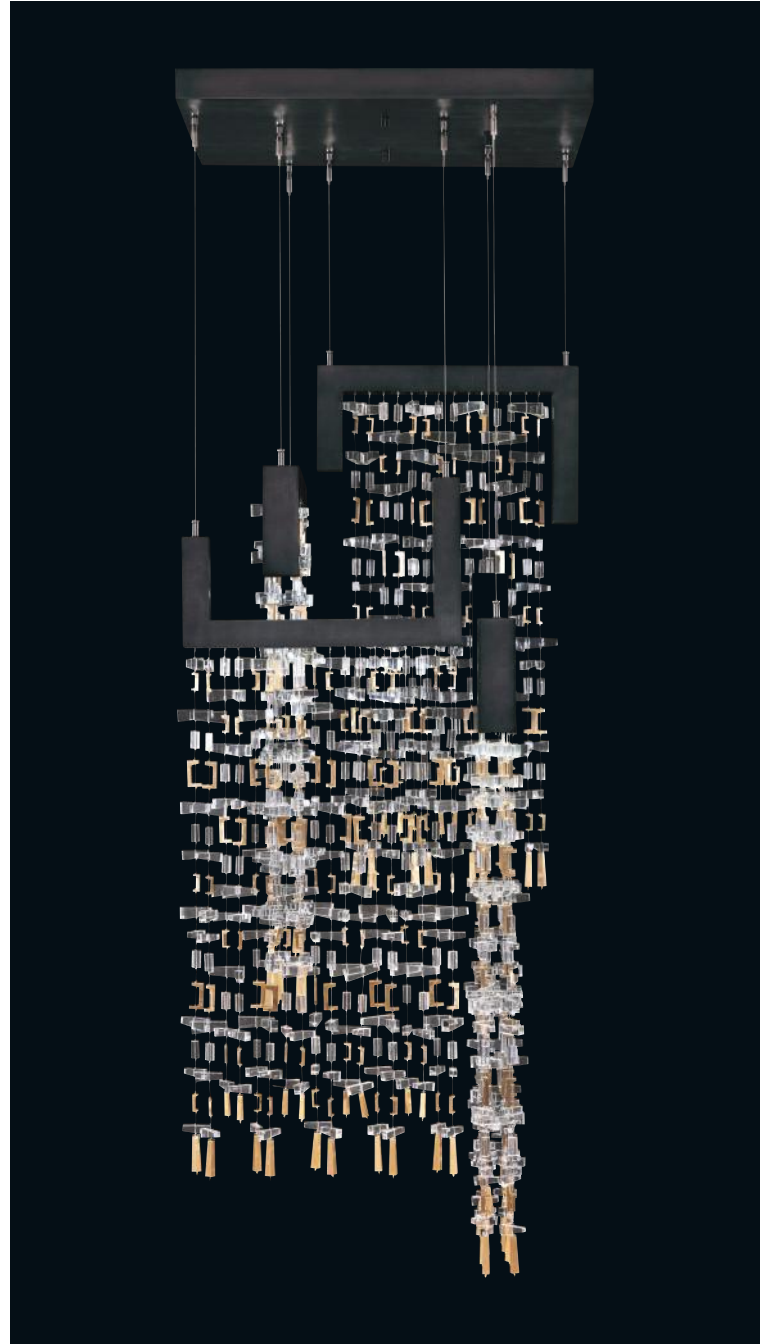

CANOPY VIEW

ADDITIONAL INFORMATION

Fixtures not suitable for vaulted ceilings.

All tiers are adjustable.

Model No. 950540 All tiers are adjustable and includes adjustable 6" of rod.

Model No. 950840 Includes adjustable 10' electrical low voltage cables.

28.25"W ROUND PENDANT

Model #
950640-1 Standard Soft Gold Leaf

Dimensions
36" (91 cm) H x 28.25" (72 cm) W
Min Ht: 43" (81 cm) Max Ht: 138" (323 cm) (all tiers are adjustable)

Electrical
US/INTL: LED MR16, 6.5w, 2700K, GU10 (Qty. 5)
Total RAW Lumens: 2250