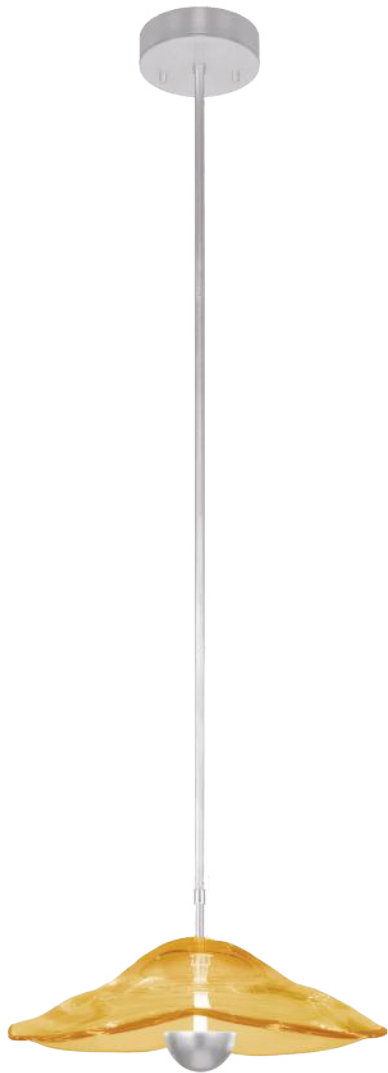

GLASS OPTIONS

Blue(-X1)

Amber(-X2)

Clear (-X3)

16" W ROUND PENDANT

Model

100063-42 Standard Silver Leaf with Amber Glass

Dimensions