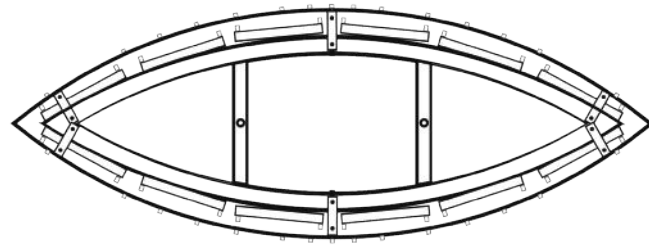

CANOPY VIEW

FINISH OPTIONS Also available in our 5 Standard Finishes, see page 114.

GLASS OPTIONS