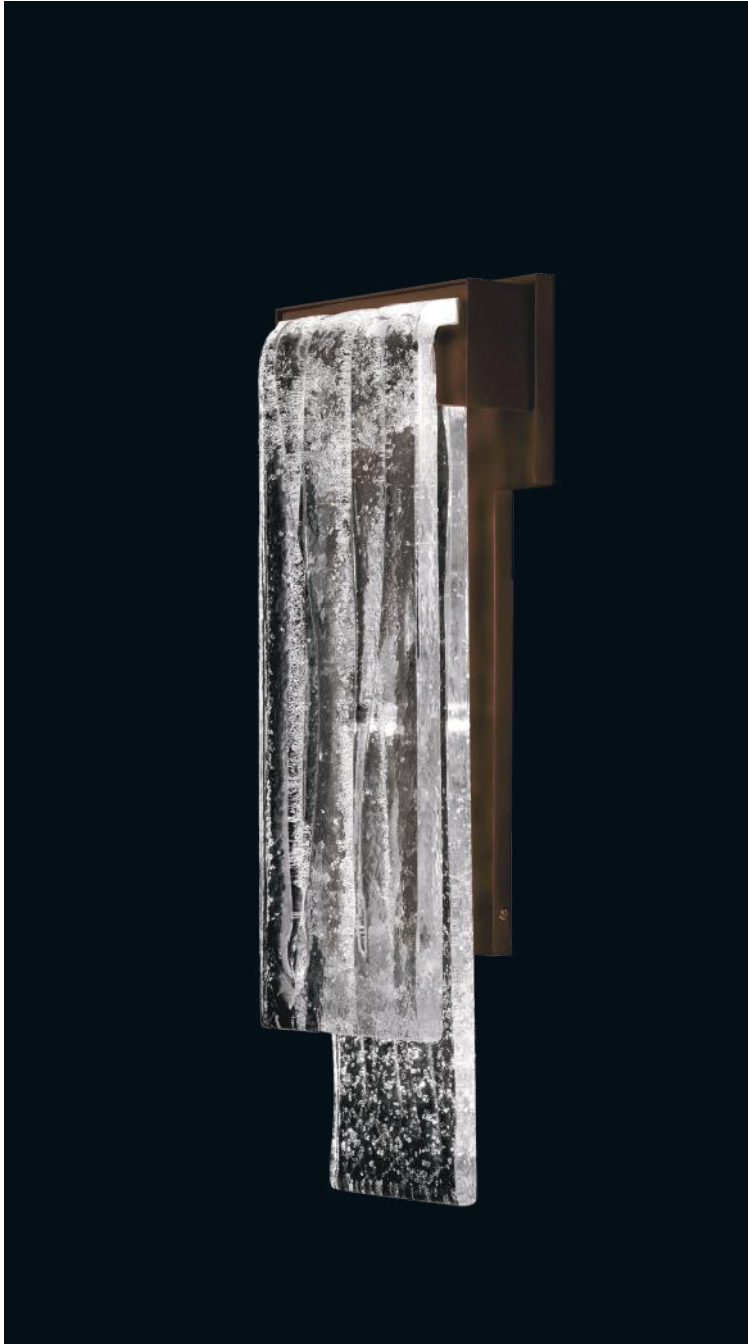

21.25”H SCONCE

Model #
100153-8 Indoor/outdoor Bronze

Dimensions
21.25” (54 cm) H x 8” (20.3 cm) W x 4” (10.2 cm) D
ADA Compliant

Electrical
US/INTL: Integrated LED, 3w, 3000K
Total RAW Lumens: 780