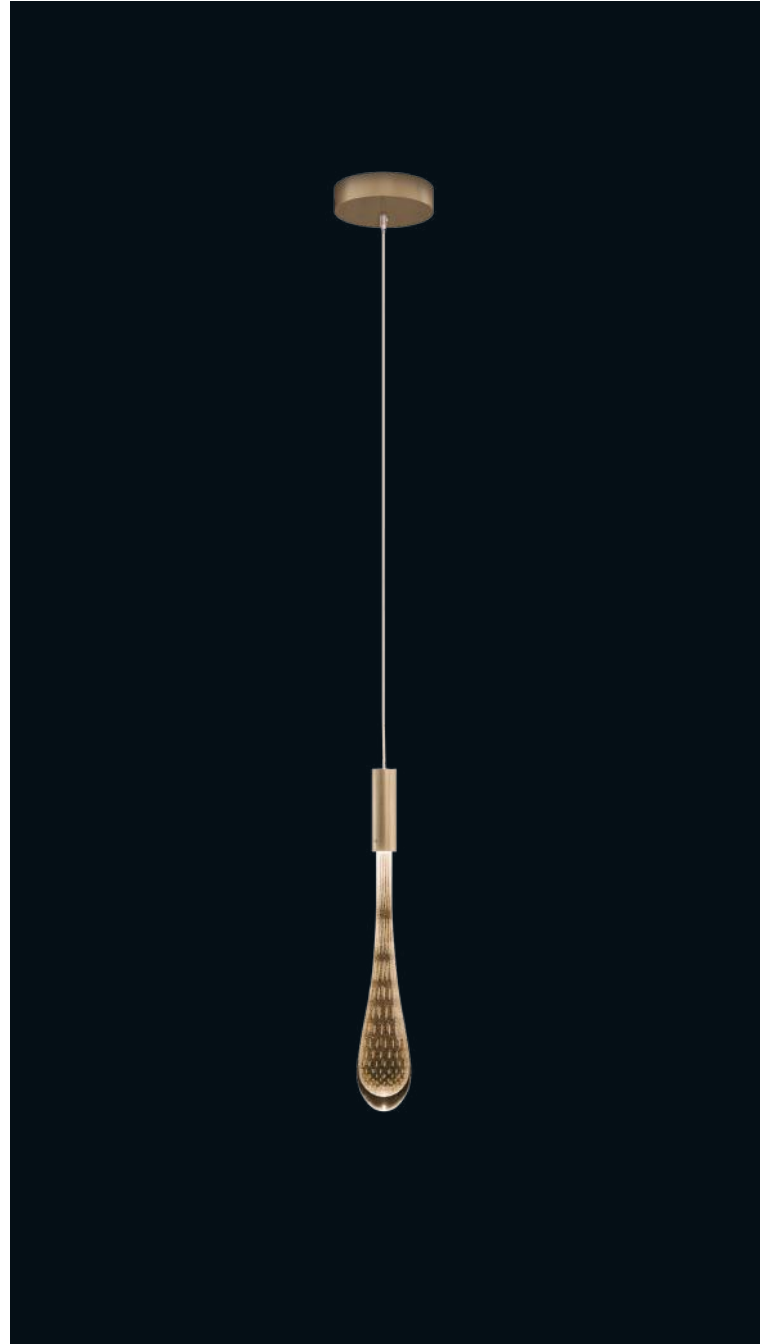

9.5" W ROUND PENDANT

Model
100172-6 Soft Ombre Bronze

Dimensions
18" (45.75 cm) H x 6.5" (16.5 cm) W
1.5" (4 cm) H x 6.5" (16.5 cm) W (Canopy Dimensions)
Min Ht: 37" (94 cm) Max Ht: 138" (350.5 cm)

Electrical
US/INTL: Integrated LED, 4.5w, 3000K
Total RAW Lumens: 380

FINISH OPTIONS Also available in our 5 Standard Finishes, see page 114.