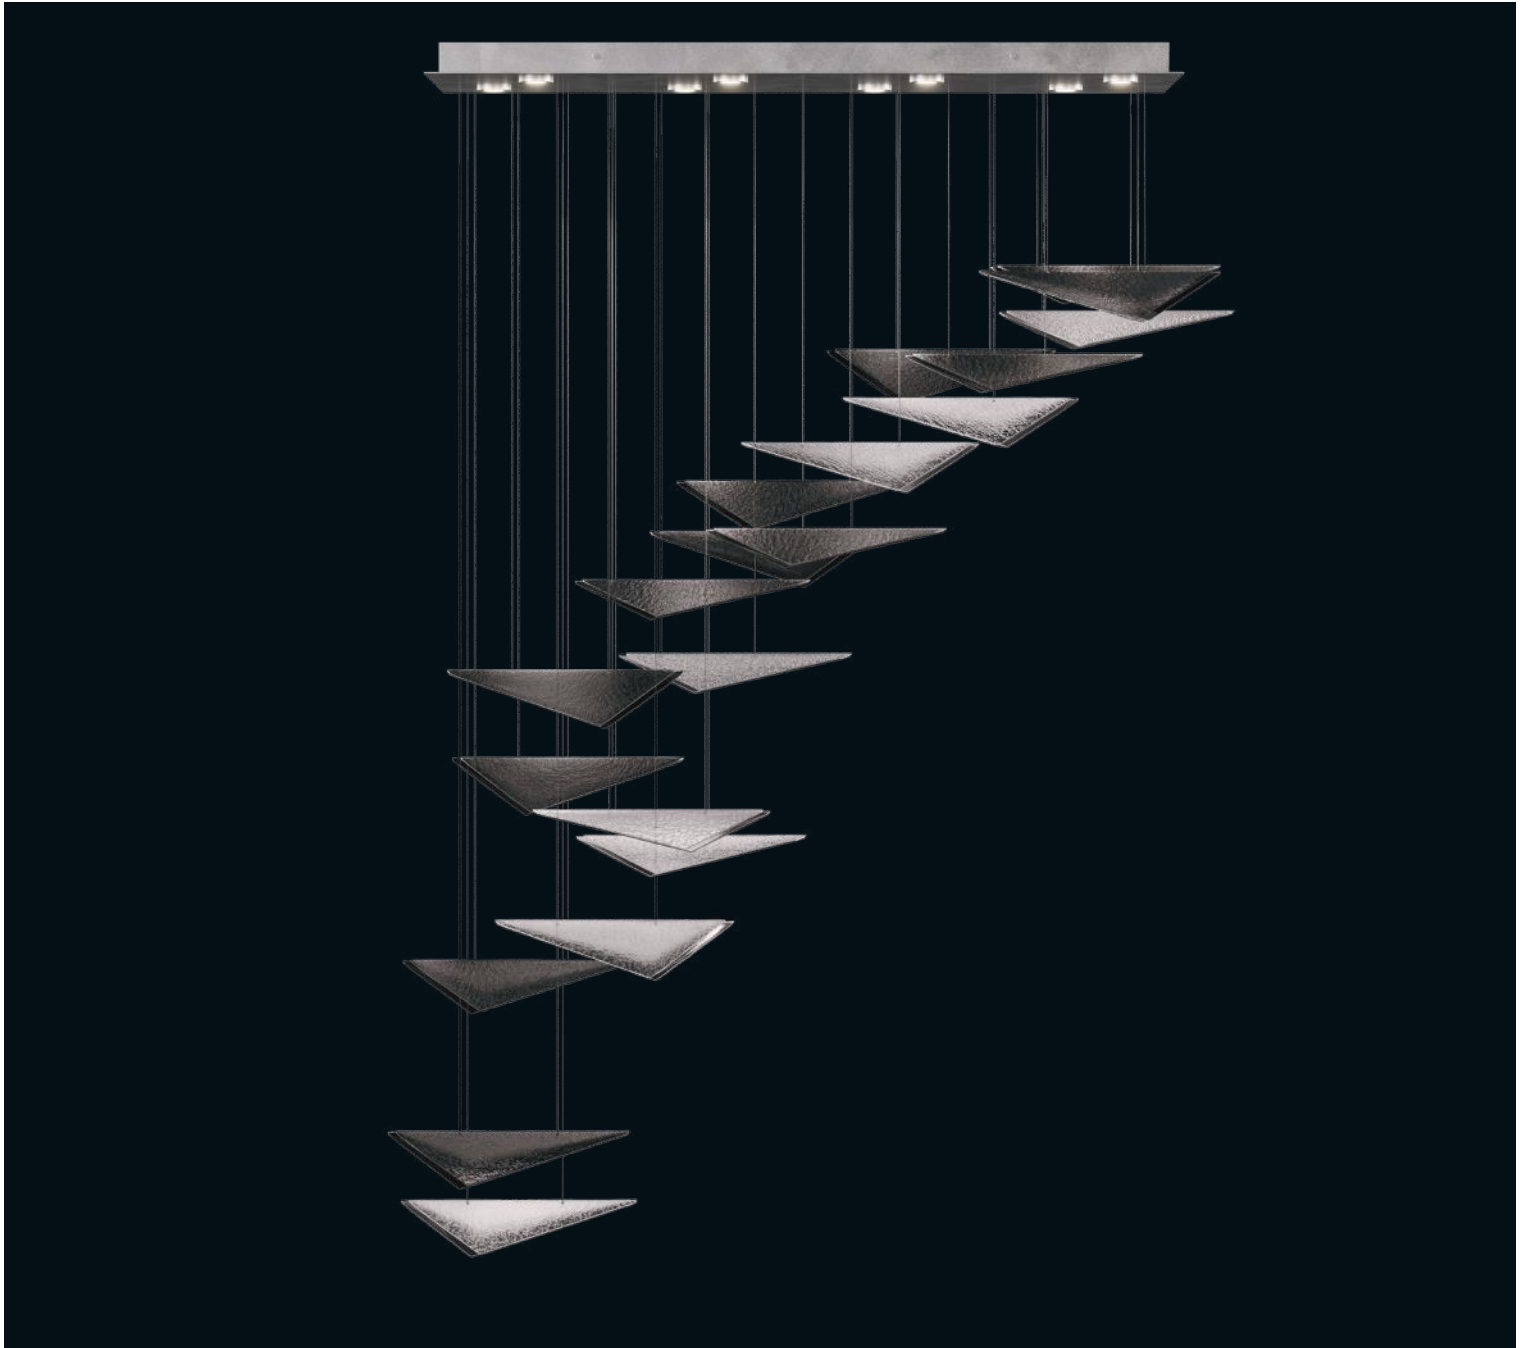

60.5" W RECTANGULAR PENDANT

Model

100116-45 Standard Silver Leaf/Smoke and Clear Hammered Glass

Dimensions

60.5" (155 cm) W x 21" (53 cm) D

Canopy Dimensions: 2" (5 cm) H x 54" (137 cm) W x 17" (43cm) D

Min Ht: 65" (165 cm) Max Ht: 120" (305 cm)

Electrical

US/INTL: LED MR16, 6.5w, 2700K, Qty 8, Included

Total RAW Lumens: 4000

ADDITIONAL INFORMATION

Ordering options on page 55.

Glass increases overall dimensions.