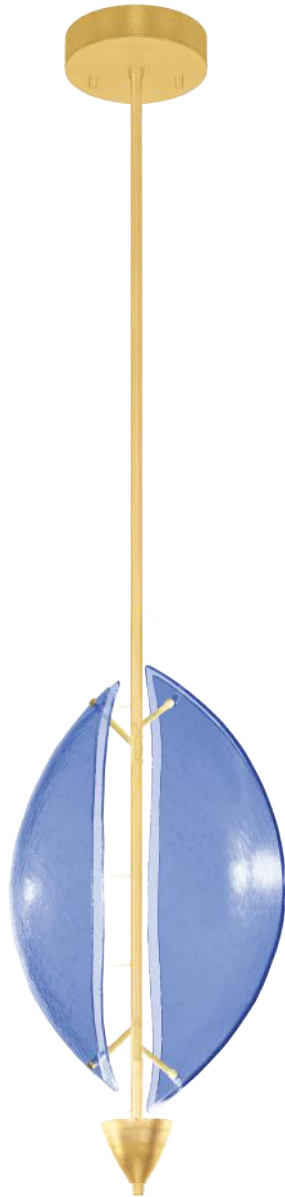

Rods come in connectible segments for customizable length.

11"W ROUND PENDANT

Model #
100057-31 Standard Gold Leaf with Blue Glass

Dimensions
11" (28 cm) W x 10.25" (26 cm) D
Min Ht: 30.50" (77.5 cm) Max Ht: 96.50" (245 cm)