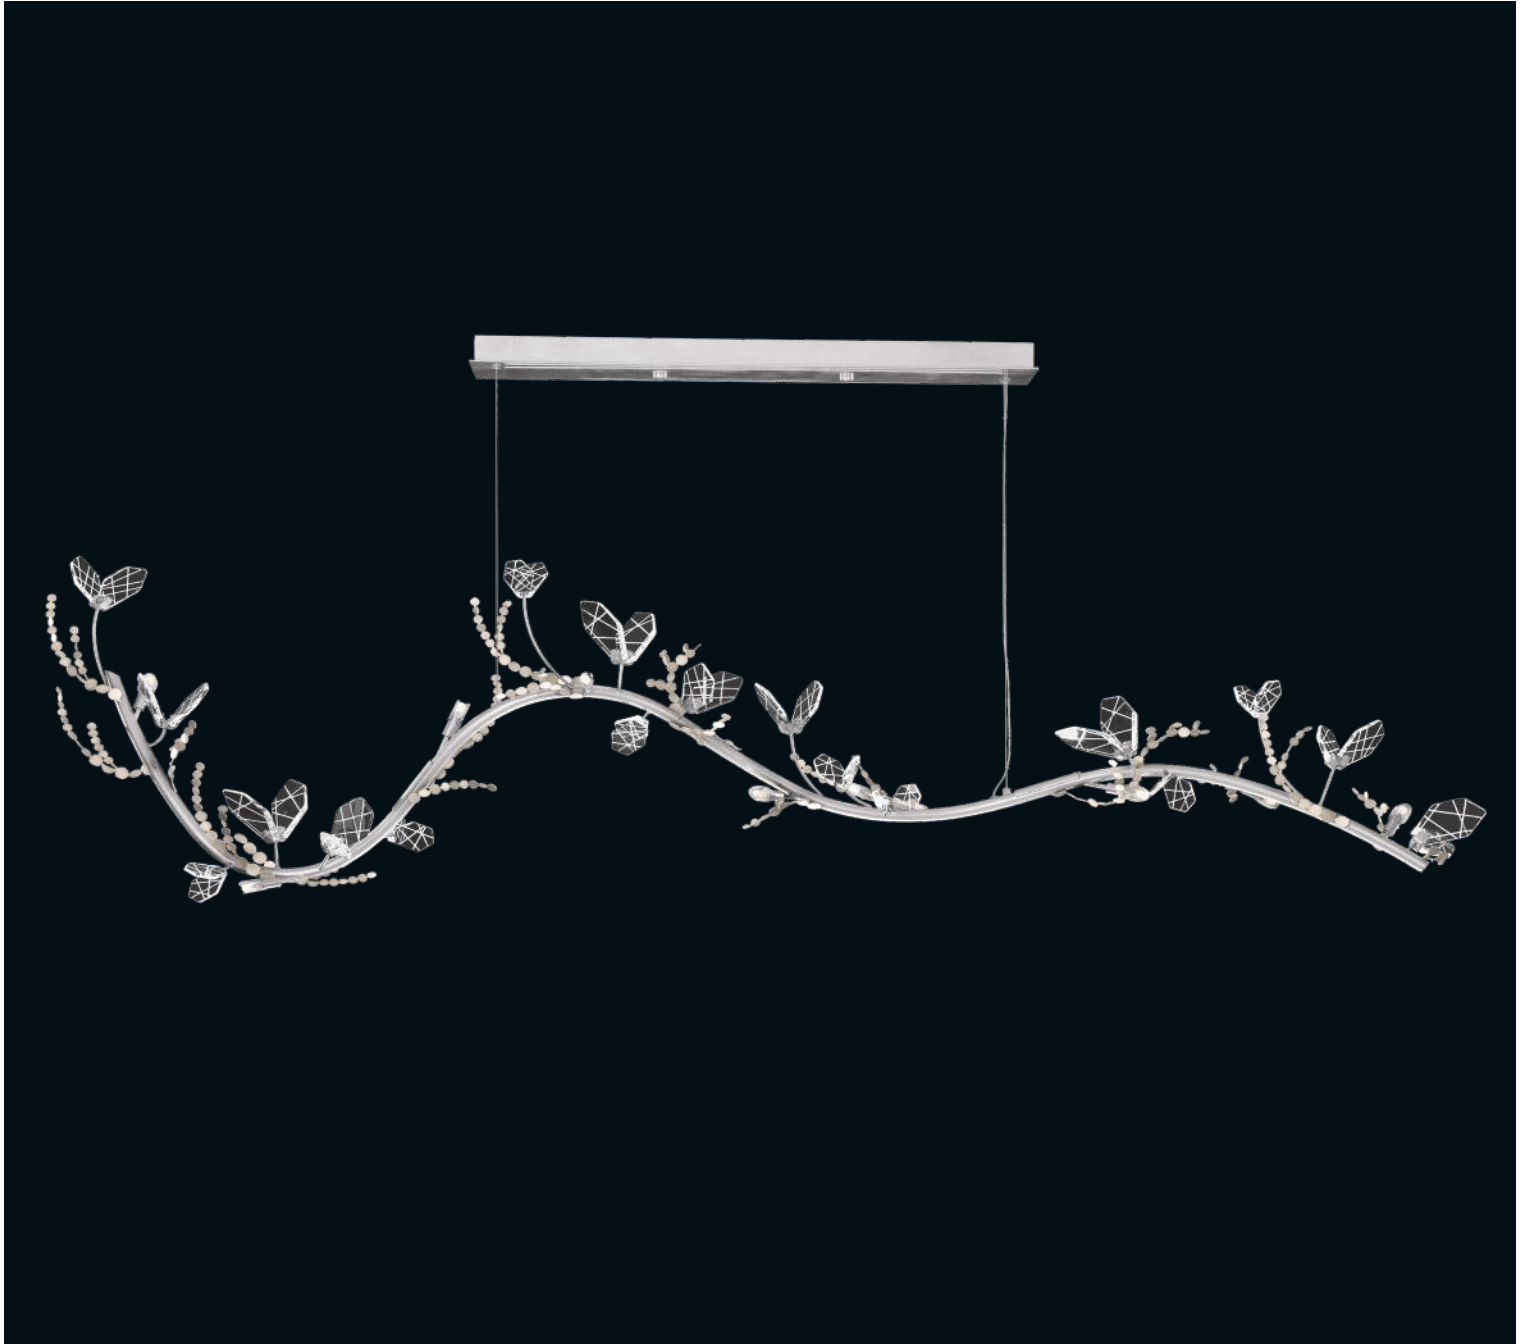

Each piece is meticulously handcrafted by our artisans, balancing organic movement with refined structure for a luminous expression of nature in perfect harmony.

77.5"W LINEAR PENDANT

Model

100156-6 Standard Silver Leaf/Patinated Silver