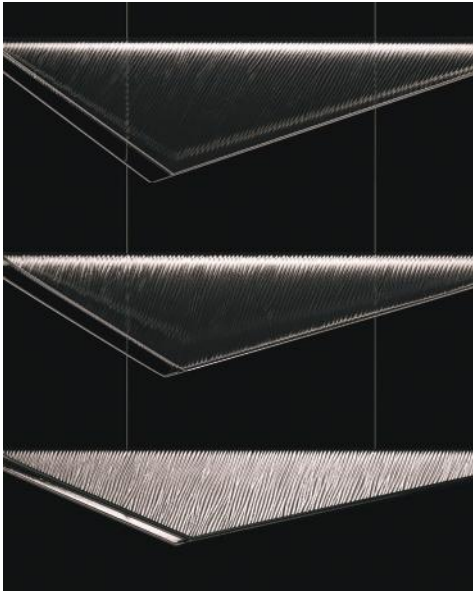

VOLO ORDERING OPTIONS

FNISH OPTIONS

Also available in our 5 Standard Finishes. For more information see page 114.

STANDARD SILVER LEAF (-4x)

STANDARD SOFT GOLD LEAF (-5x)

GLASS OPTIONS

CLEAR LINEAR (-x1)

SMOKE & CLEAR LINEAR (-x2)