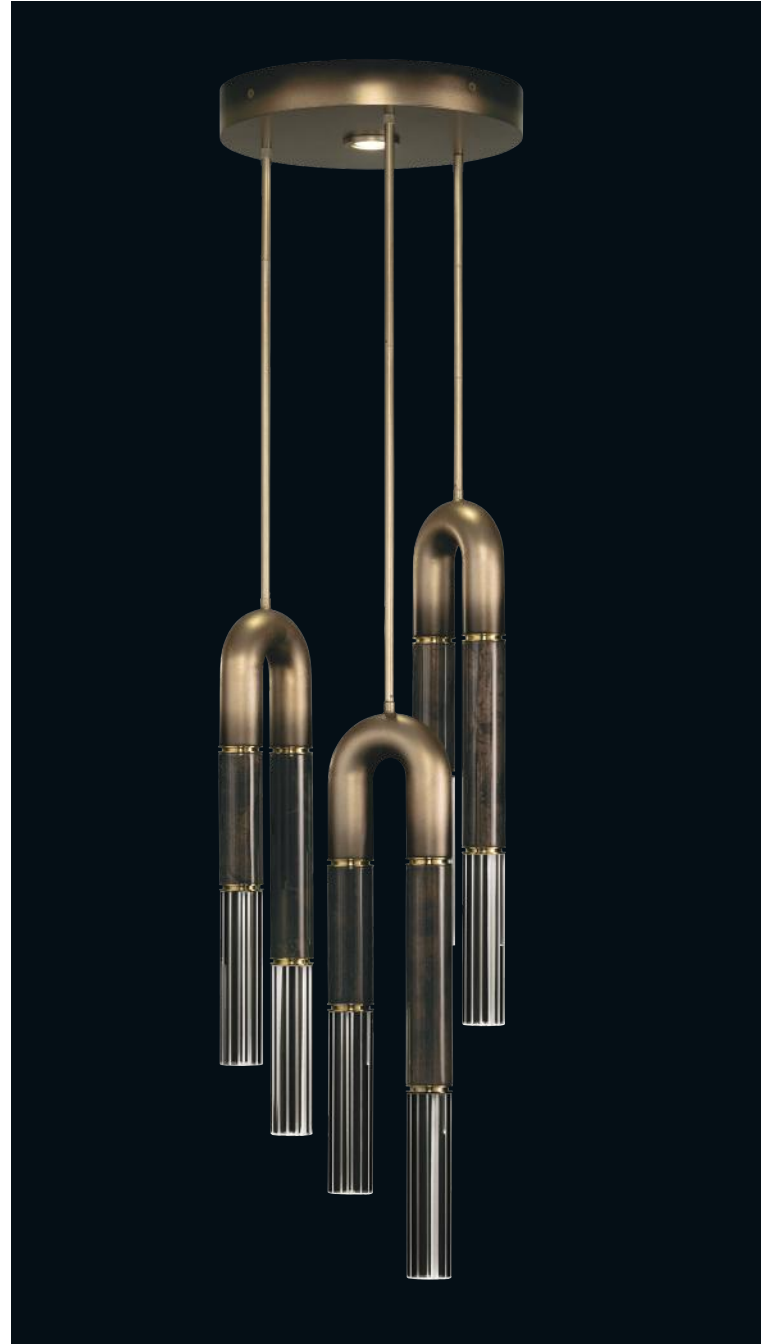

16" ROUND PENDANT

Model #

923840-611 Soft Ombré Bronze/Brass/Charcoal Parchment

Dimensions

28.5" (72 cm) H x 16" (41 cm) W

Min Ht: 33.5" (85 cm) Max Ht: 100" (254 cm)

Electrical

Canopy: US/INTL: MR16, GU10, 6.5w max (Qty. 1)

Fixture: US/INTL: Integrated LED, 6.5w, 3000K (Qty. 6)

Total RAW Lumens: 4230

ADDITIONAL INFORMATION

Fixtures not suitable for vaulted ceilings.

Upper & lower lights can be wired independently for single or dual light control.

Model No 100018 Includes 8' adjustable braided cord.

Model No.923140 and 923840 rods come in connectible segments for customizable length.