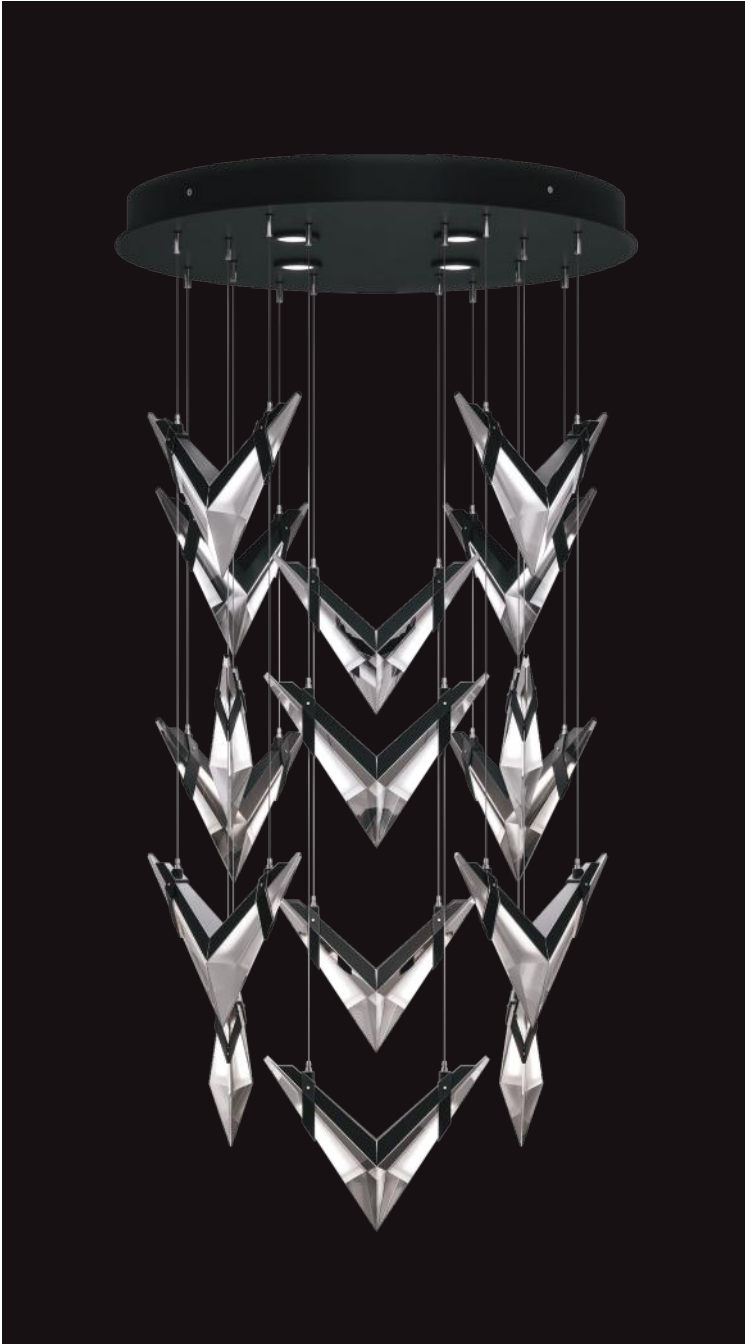

32"W ROUND PENDANT

Model #

100053-1 Standard Black Iron

Dimensions

16.50" (15 cm) H x 32" (81cm) W

Min Ht: 21.50" (55 cm) Max Ht: 130" (330 cm)

Electrical

Canopy: US/INTL: LED MR16, 6.5w, 3000K, GU10 (Qty.4 Included)

Fixture: US/INTL: Integrated LED 3w
Total RAW Lumens: 20500

Drops: 16