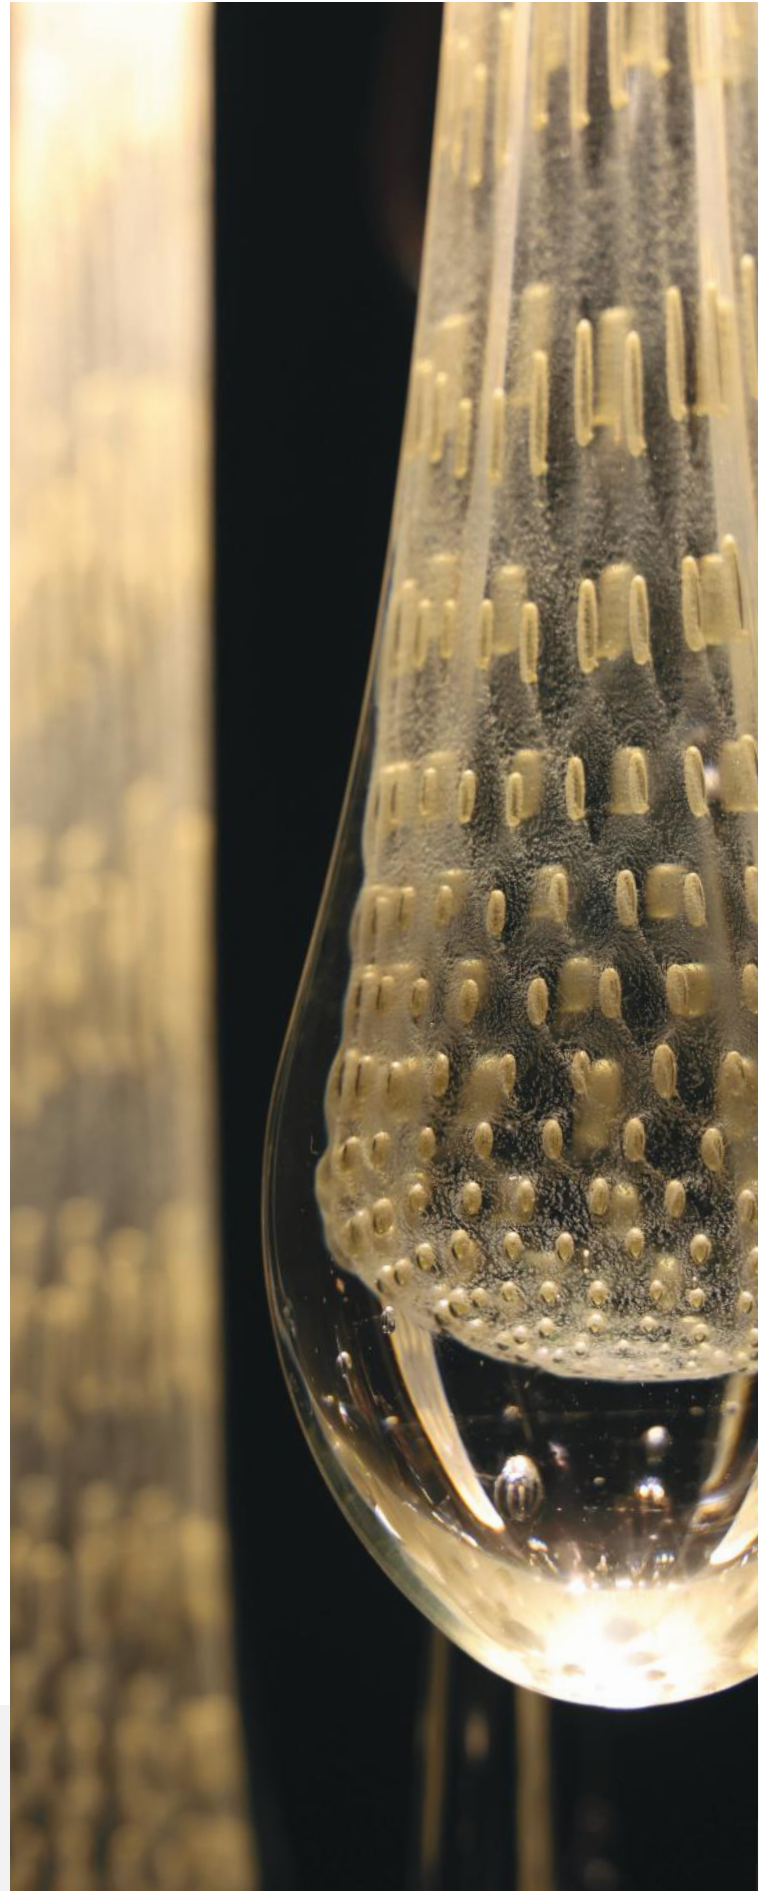

ADDITIONAL INFORMATION

Fixtures not suitable for vaulted ceilings.

Model No. 100138, 100137, and 100136 feature metal accents on non-electrified suspension lines—brass for bronze and copper, silver for silver.

All models paired with clear and black studio blown glass droplets except for Model No. 100137 upper & lower lights can be wired independently for single or dual light control. Model No. 100141 rods come in connectible segments for customizable length.