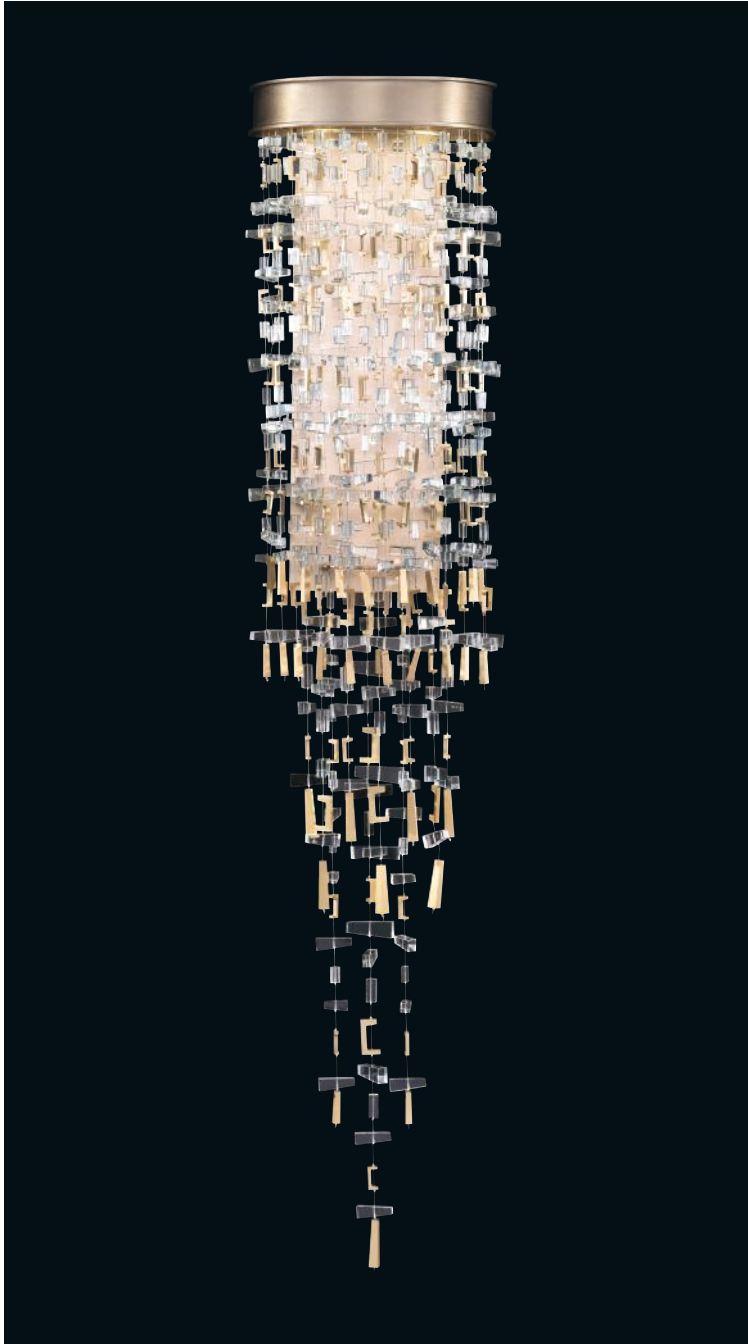

48" H SCONCE

Model #
952150-1 Standard Soft Gold Leaf
Dimensions
H 48" (121 cm) W 10" (26 cm) x D 6" (16 cm) D
Electrical
US/INTL: Integrated LED, 2.5w, 3000K
Total RAW Lumens: 1950