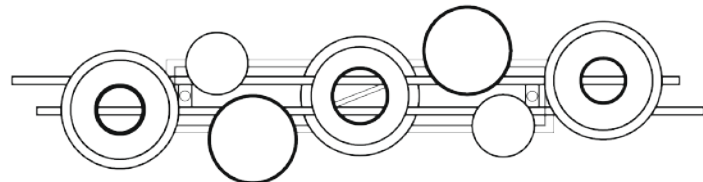

CANOPY VIEW

FINISH OPTIONS Also available in our 5 Standard Finishes, see page 114.