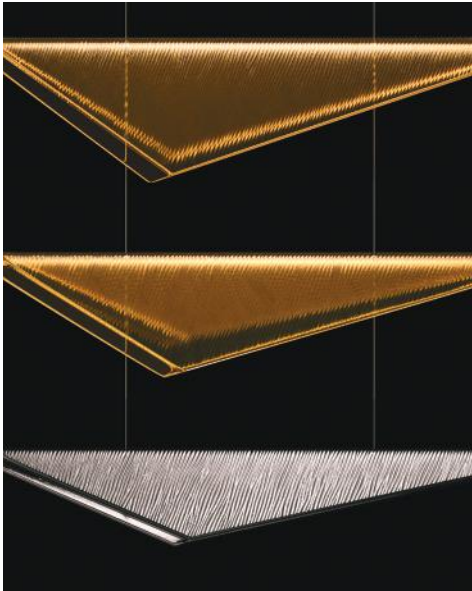

VOLO ORDERING OPTIONS

FNISH OPTIONS

Also available in our 5 Standard Finishes. For more information see page 114.

STANDARD SILVER LEAF (-4x)

STANDARD SOFT GOLD LEAF (-5x)

GLASS OPTIONS

CLEAR LINEAR (-x1)

SMOKE & CLEAR LINEAR (-x2)