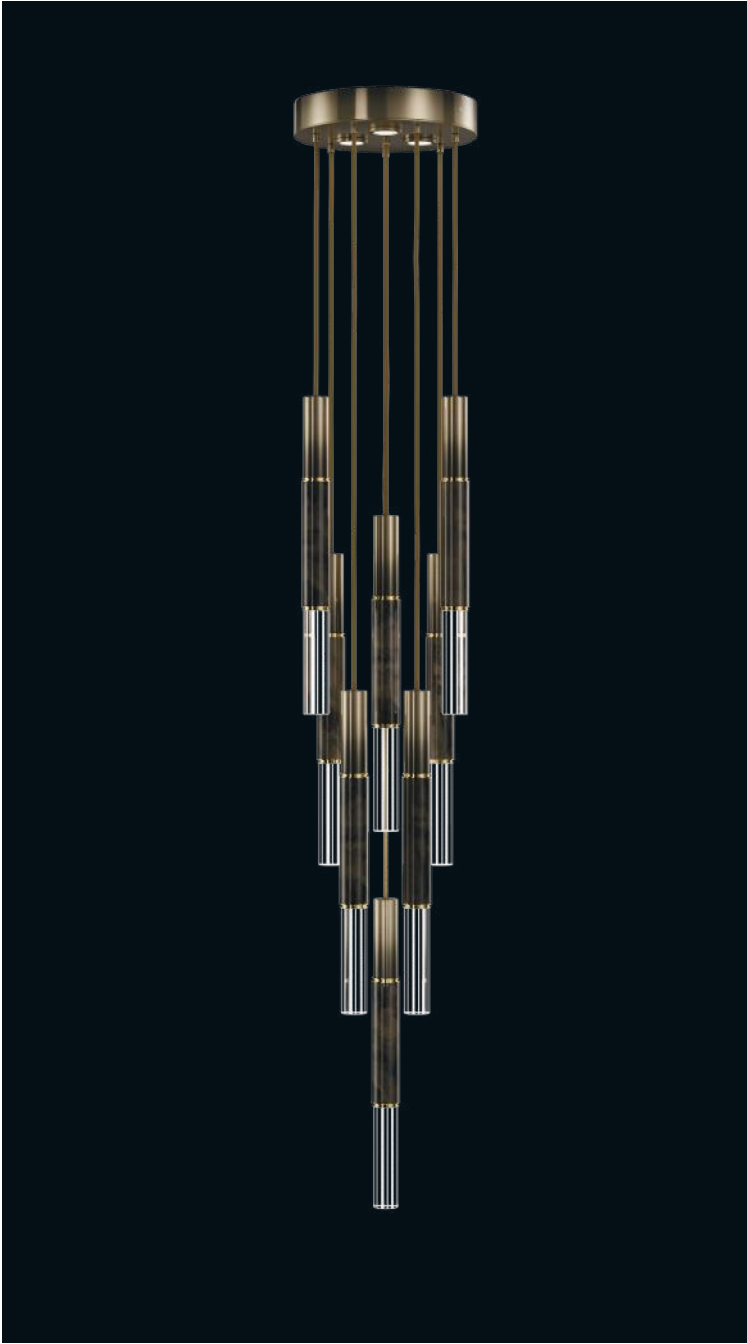

16" W ROUND PENDANT

Model

100017-611 Soft Ombré Bronze/Brass/Charcoal Parchment

Dimensions

27.5" (70 cm) H x 16" (41 cm) W

Min Ht: 31" (79 cm) Max Ht: 127" (323 cm)

Electrical

Canopy: US/INTL: MR16, GU10, 6.5w max (Qty. 3)

Fixture: US/INTL: Integrated LED, 3.5w, 3000K (Qty. 8)

Total RAW Lumens: 4300

FINISH/PARCHMENT OPTIONS

See page 37 for ordering options.

Parchments are ethically procured as by-products of the meat industry, and no animal is harmed for the purpose of its skin.

This is a natural material and therefore is subject to change from hide to hide.