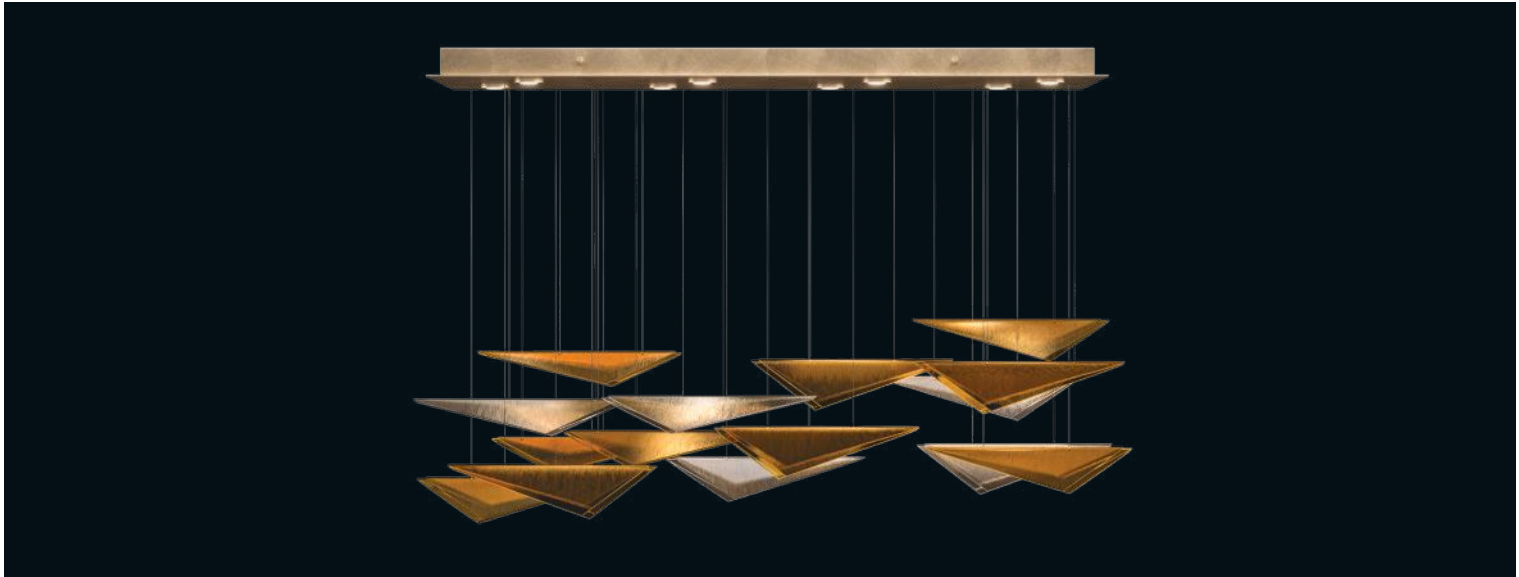

58"W RECTANGULAR TALL PENDANT

Model

100117-53 Standard Soft Gold Leaf/ Amber & Clear Linear Glass

Dimensions

58" (147 cm) W x 21.50 (55 cm) D

Canopy Dimensions: 2" (5 cm) H x 54" (137 cm) W x 17" (43 cm) D

Min Ht: 16" (40.65 cm) Max Ht: 120" (305 cm)

Electrical

US/INTL: LED MR16, 6.5w, 2700K (Qty 8 Included)

Total RAW Lumens: 4000

Studio Glass Drops 15