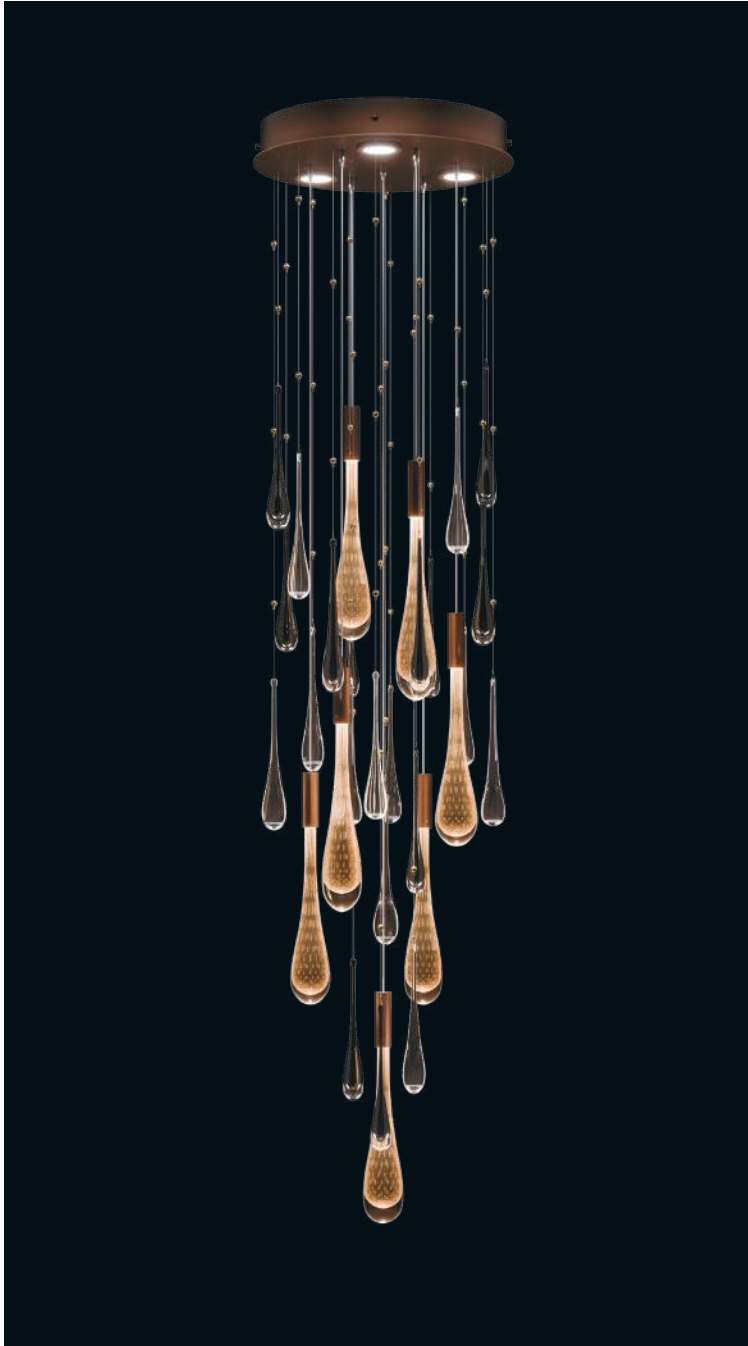

18" W ROUND PENDANT

Model
100136-8 Soft Ombre Copper

Dimensions
18" (46 cm) H x 18" (45.5 cm) W
2.75" (7 cm) H x 18" (45.75 cm) W (Canopy Dimensions)
Min Ht: 26" (66 cm) Max Ht: 93.5" (237.5 cm)

Electrical
Canopy: US/INTL LED MR16, 6.5w, 3000K, GU10 (Qty. 3 Included)
US/INTL: Integrated LED, 4.5w, 3000K
Total RAW Lumens: 4090

Studio Glass Drops 7 illuminated drops

FINISH OPTIONS Also available in our 5 Standard Finishes, see page 114.