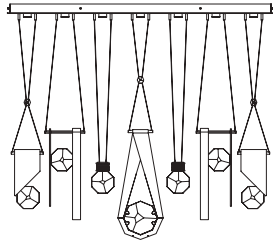

SCONCE
MODEL NO.
100008-__

SCONCE
MODEL NO.
100009-__

SCONCE
MODEL NO.
100010-__

*Removable crystal bolo included

FOR MULTI-CHARM PENDANTS

Find your perfect configuration: choose from our preconfigured options on our website or build your own custom setup using our MODEL NO. builder below. Select Model No. and add finish option and charm options from below.