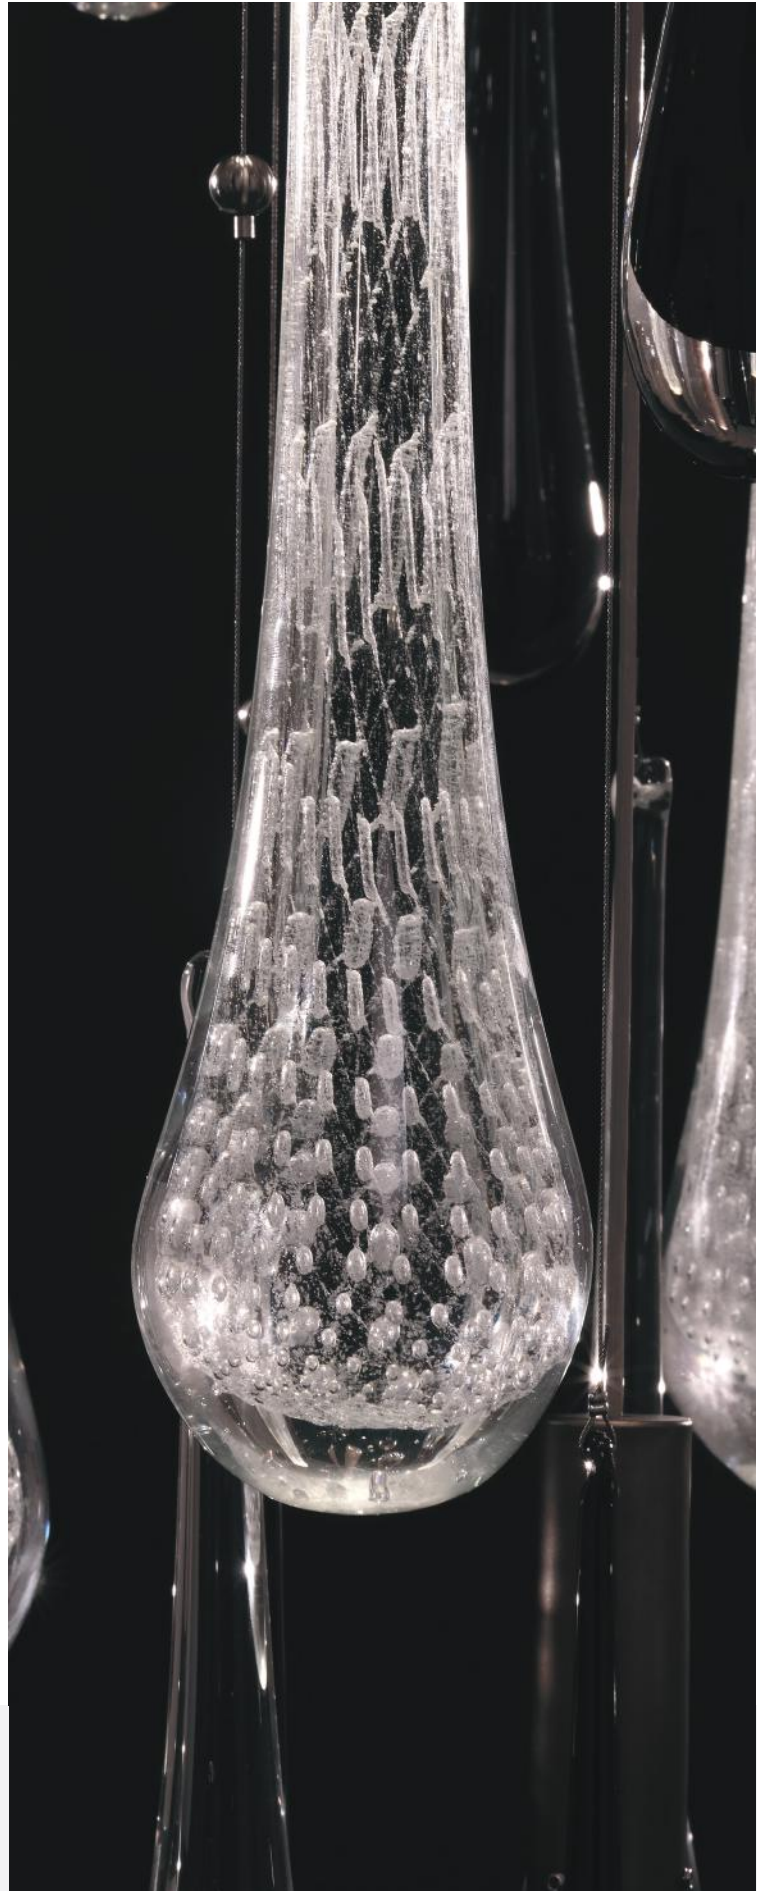

Studio Glass Drops 7 illuminated drops

FINISH OPTIONS Also available in our 5 Standard Finishes, see page 114.

Soft Ombre
Bronze (-6)

Soft Ombre Silver (-7)

Soft Ombre
Copper (-8)

17.25" W ROUND PENDANT

Model
100143-7 Soft Ombre Silver