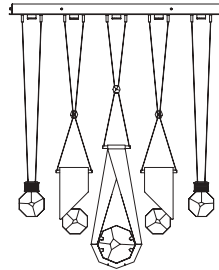

5 CHARM PENDANT
MODEL NO.

100006-__-__

Finish _____
Charm # _____
Charm # _____
Charm # _____
Charm # _____
Charm # _____

100005-__-__

Finish _____
Charm # _____
Charm # _____
Charm # _____

Example Model
No. in Brushed Gold:

100007-5-1342431

100006-5-41214

100005-5-333

FINISH OPTIONS