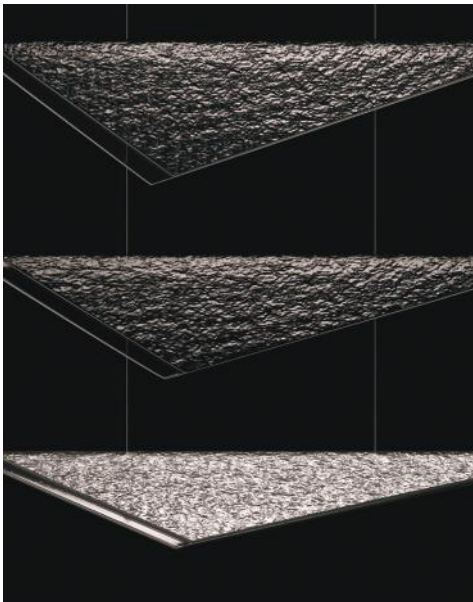

SMOKE & CLEAR HAMMERED (-x5)