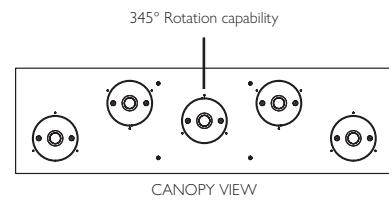

ADDITIONAL INFORMATION

Fixtures not suitable for vaulted ceilings.
Upper & lower lights are wired independently for single or dual lights control.
Includes adjustable 10' electrical low voltage cables.