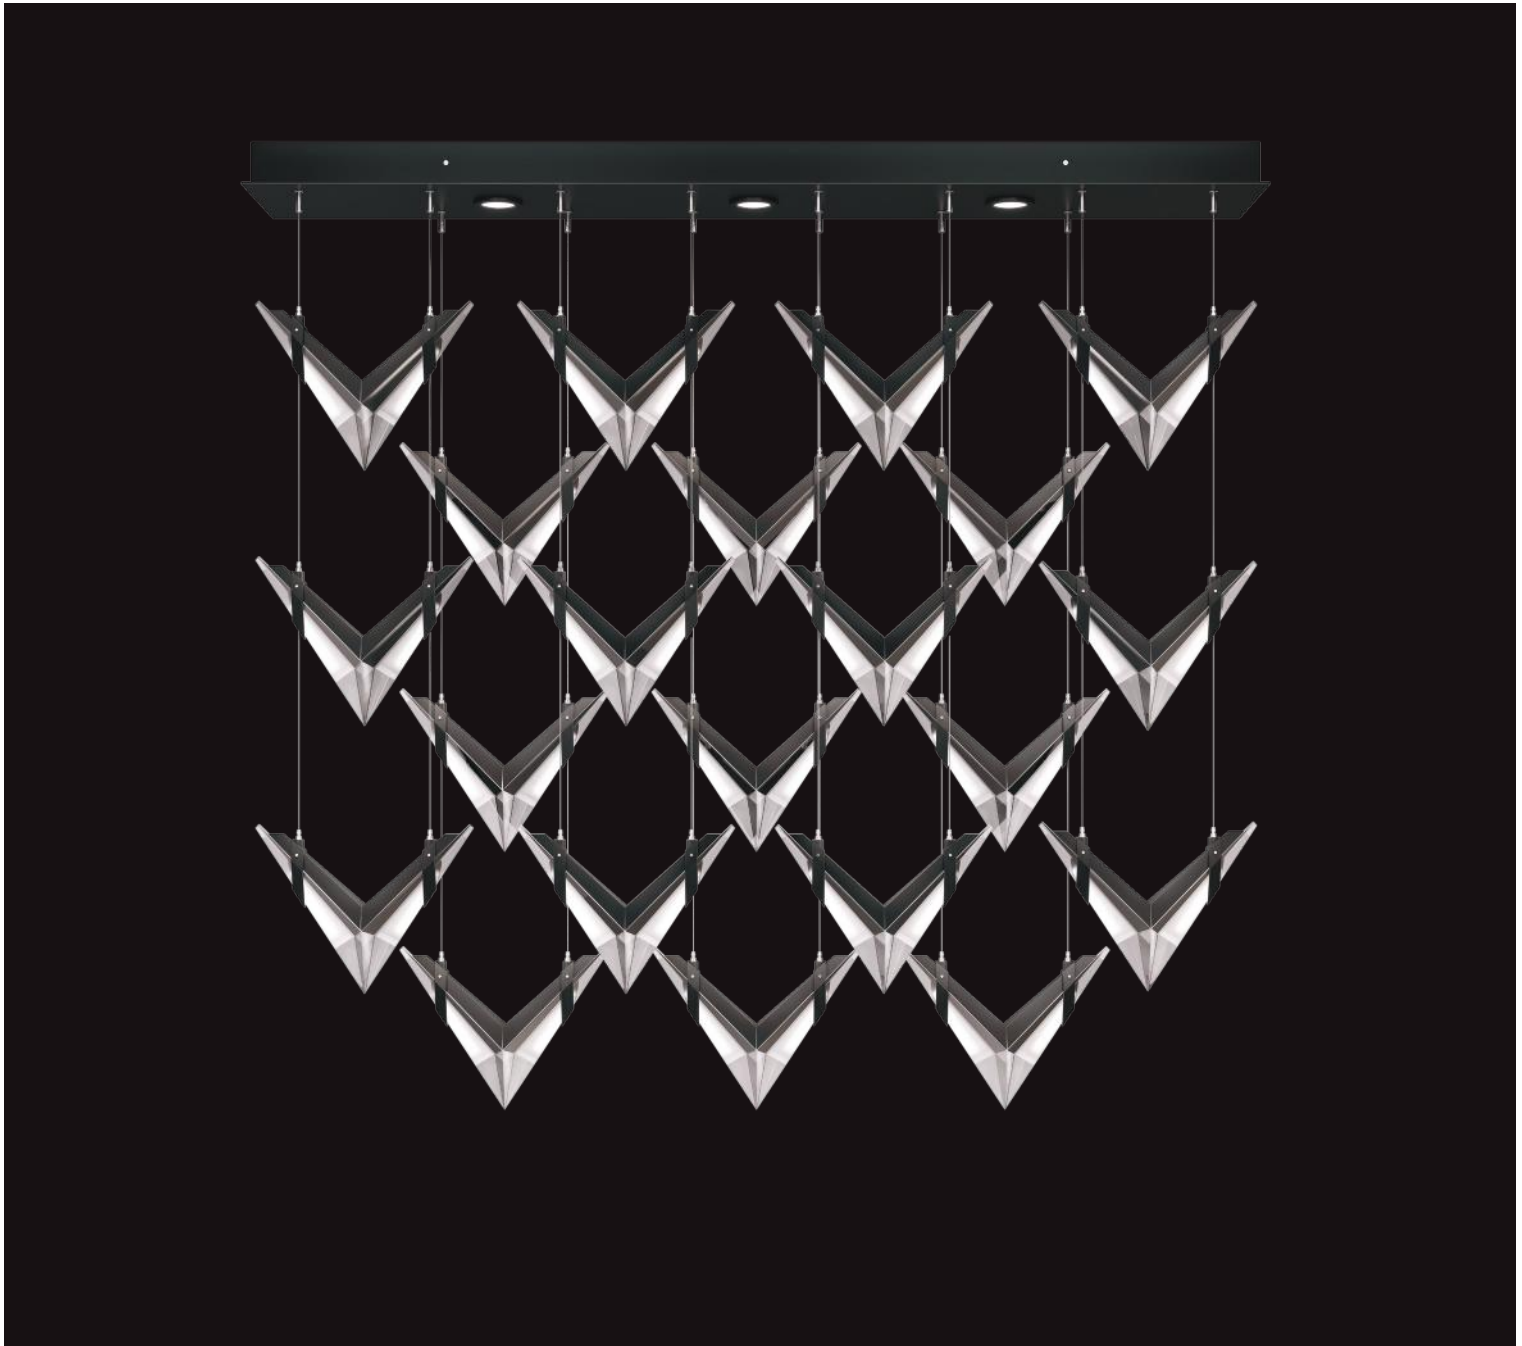

62" W RECTANGULAR PENDANT

Model

100054-1 Standard Black Iron

Dimensions

22.50" (57 cm) H x 62" (157 cm) W x 10" (25 cm) D
Min Ht: 27.50" (70 cm) Max Ht: 130" (330 cm)

Electrical

Canopy: US/INTL: LED MR16, 6.5w, 3000K, GU10 (Qty.3 Included)
Fixture: US/INTL: Integrated LED 3w
Total RAW Lumens: 25275

Drops: 21

FINISH OPTIONS Also available in our 5 Standard Finishes, see page 114.

Standard Black Iron (-1)

Champagne(-6)