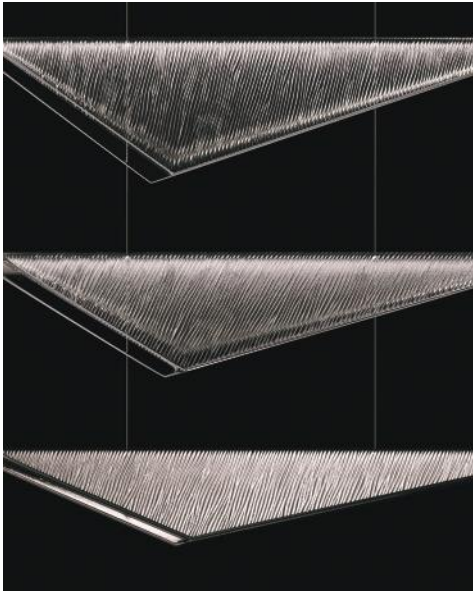

VOLO ORDERING OPTIONS

FNISH OPTIONS

Also available in our 5 Standard Finishes. For more information see page 114.

GLASS OPTIONS

CLEAR LINEAR (-x1)