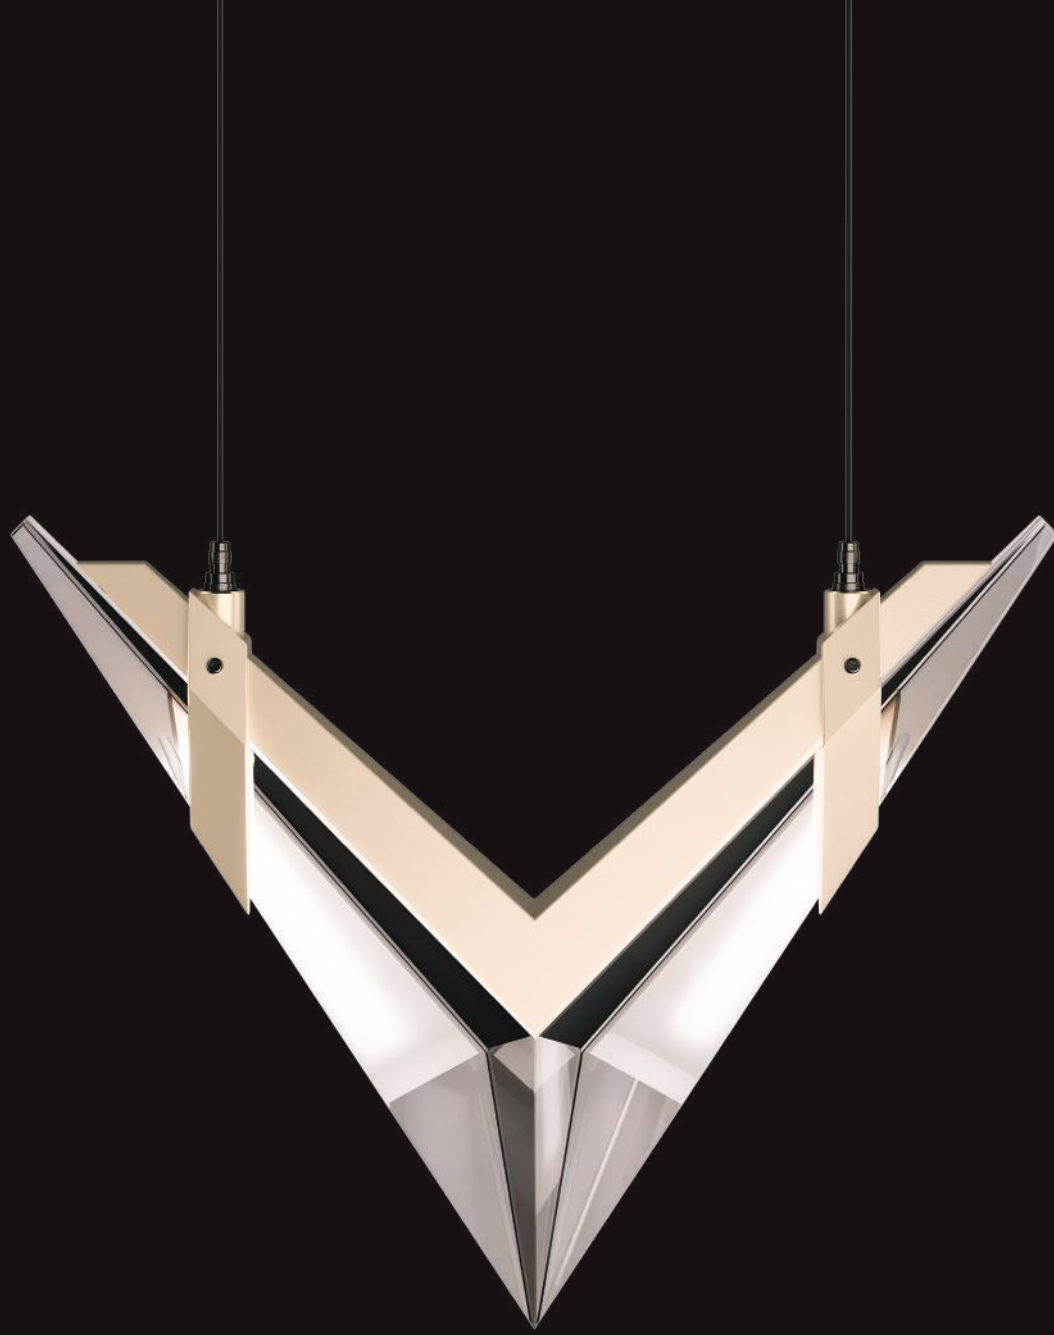

*Charm #2

Charm #3

Charm #4

*Removable crystal bolo included. All charms are reversible

BLADE

The Blade Collection, inspired by the bold geometry of chevron shapes and the sleek lines of modern aircrafts, brings a sense of motion and precision to lighting design. With forms reminiscent of a fleet of planes cutting through the sky, each piece captures the essence of aerodynamics and sophistication. The collection offers two distinct styles—one shaped like a chevron, the other embodying the sleek silhouette of an airplane—creating a striking visual impact.