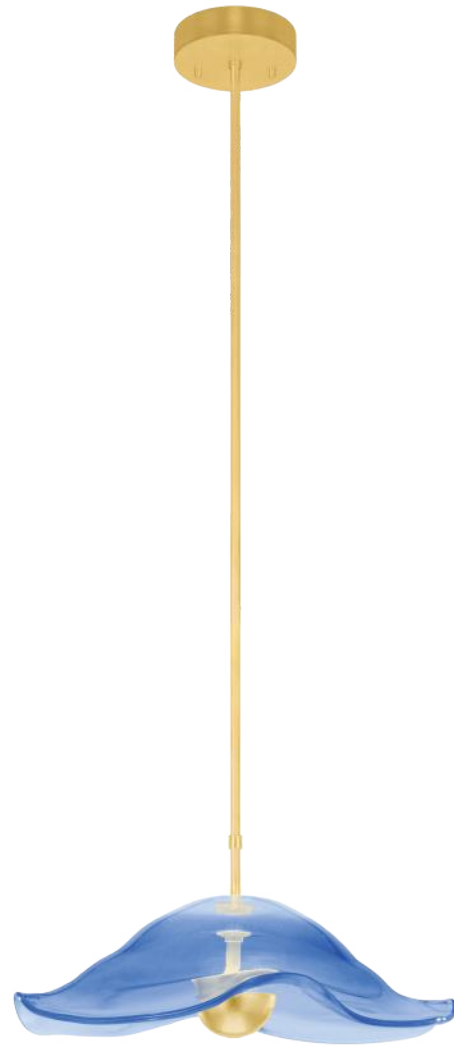

20" W ROUND PENDANT

Model #
100068-31 Standard Gold Leaf with Blue Glass

Dimensions
20" (51 cm) W
Min Ht: 13.25" (34 cm) Max Ht: 79.25" (201 cm)

Electrical
US/INTL: Integrated LED, 8.5w, 3000K
Total RAW Lumens: 875

FINISH OPTIONS Also available in our 5 Standard Finishes, see page 114.

GLASS OPTIONS