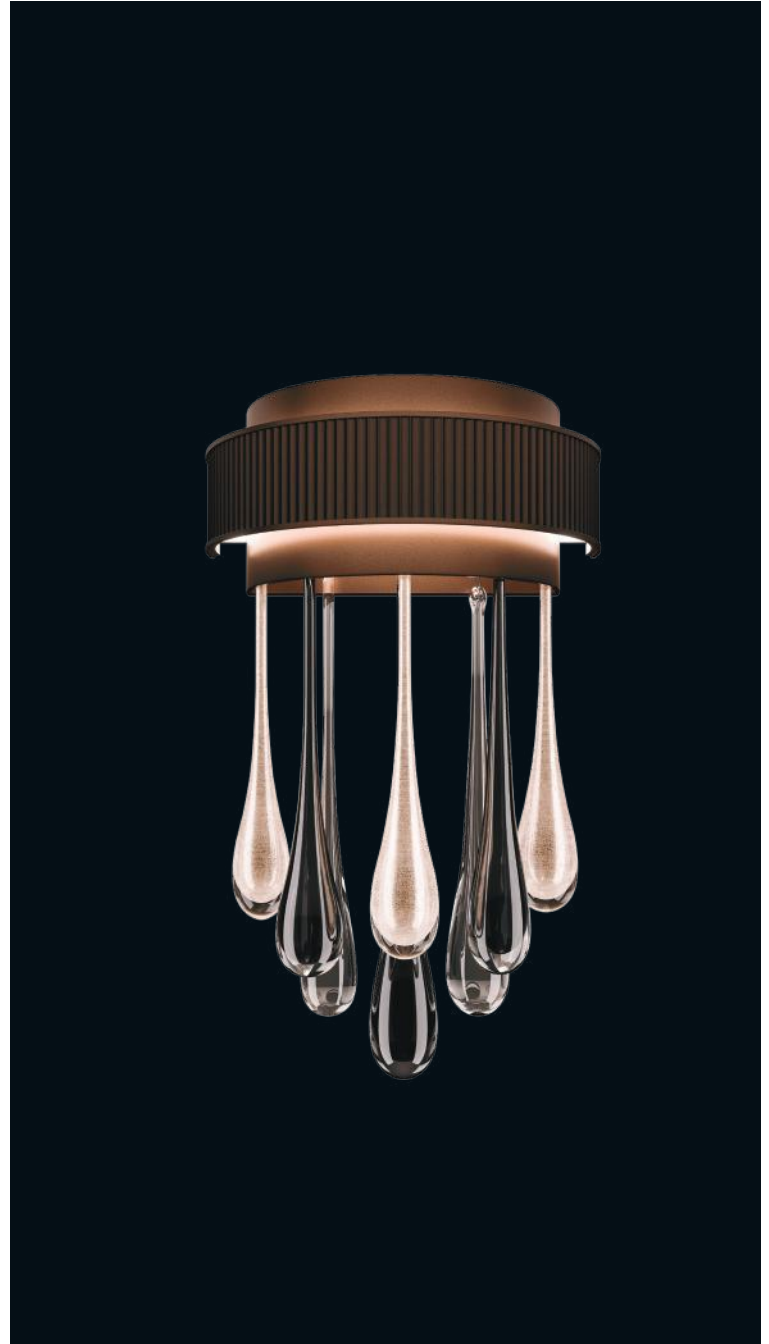

17.5" H SCONCE

Model

100142-8 Soft Ombre Copper

Dimensions

17.5" (44.5 cm) H x 10" (25.5 cm) W x 5.5" (14 cm) D

Electrical

US/INTL: Integrated LED, 3.5w/8w, 3000K

Total RAW Lumens: 1590

ADDITIONAL INFORMATION

Fixtures not suitable for vaulted ceilings.