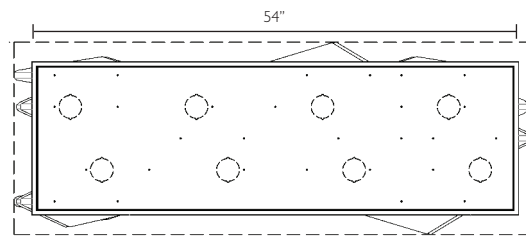

CANOPY VIEW