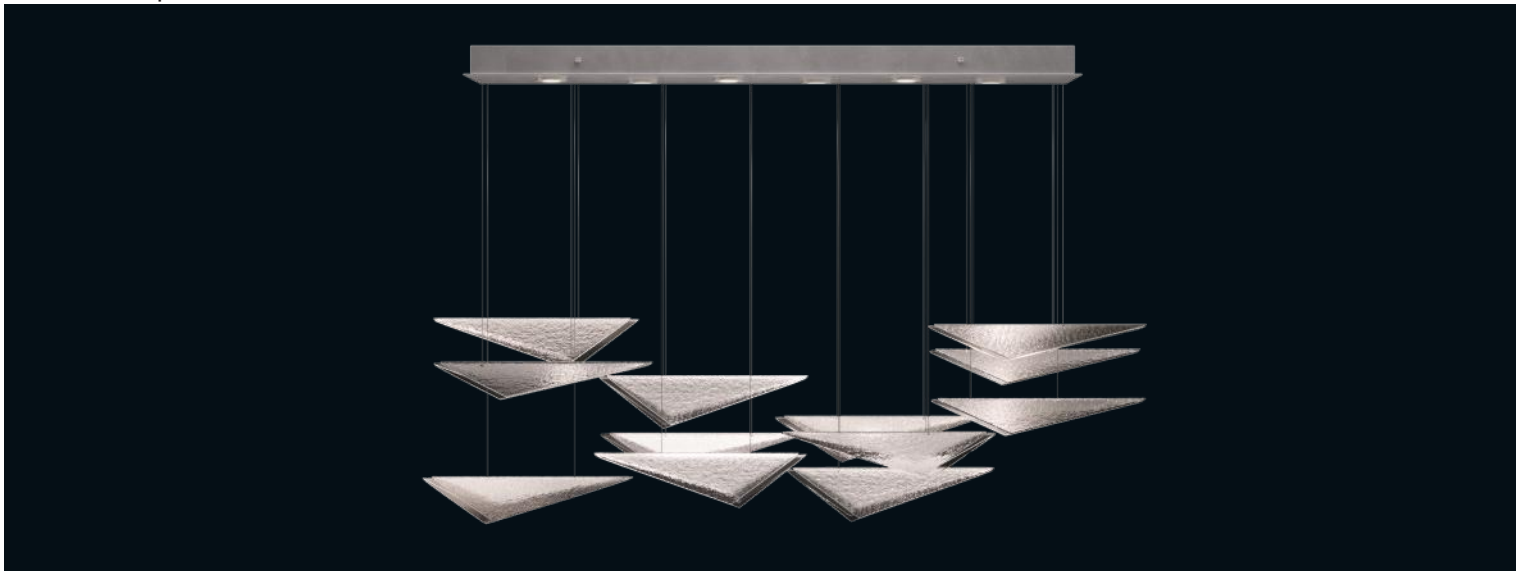

57"W RECTANGULAR LOW PENDANT

Model

100118-44 Standard Silver Leaf/Clear Hammered Glass

Dimensions

57" (147 cm) W x 14" (35.55 cm) D

Canopy Dimensions: 2" (5 cm) H x 48" (122 cm) W x 11" (28 cm) D

Min Ht: 16" (40.65 cm) Max Ht: 120" (305 cm)

Electrical

US/INTL: LED MR16, 6.5w, 2700K Qty 6, Included

Total RAW Lumens: 3000

Studio Glass Drops 12