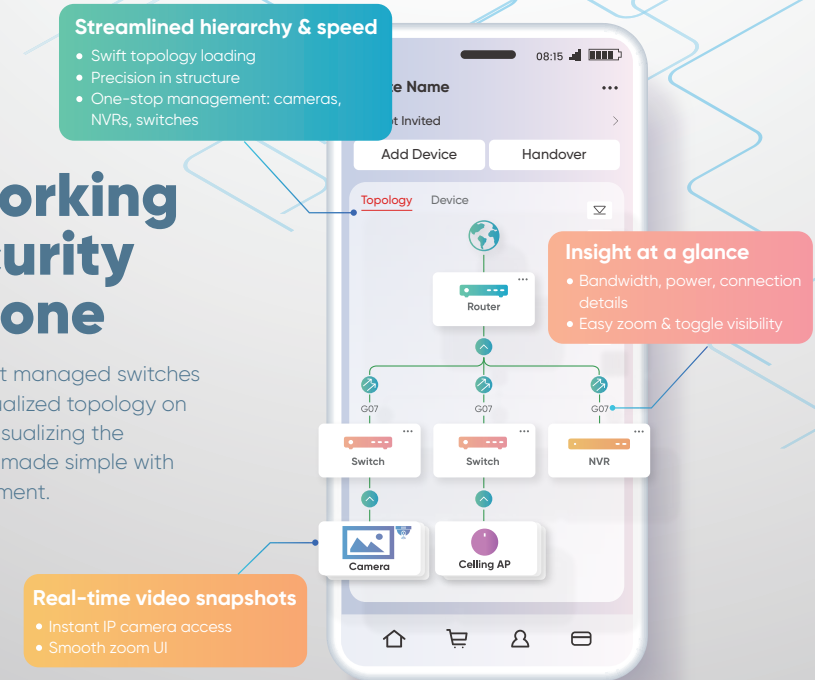

www.hikvision.com
support@hikvision.com

Setup all on a phone

Smart managed switches with cloud management perfectly integrate with the Hik-Partner Pro (HPP) app, providing comprehensive capabilities for an entire security system.

Networking & security all in one

Hikvision's smart managed switches generate a visualized topology on the HPP app. Visualizing the network is now made simple with cloud management.

Troubleshoot on a phone

Smart managed switches make it easy to quickly locate malfunctions on the HPP app, saving time and costs while improving operational efficiency.

More than providing basic features

Formidable security barrier