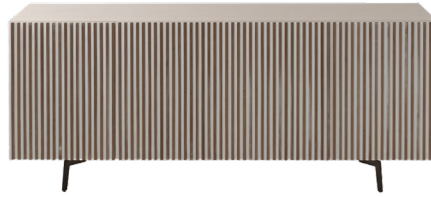

WHITENED BEECH
Front view - shimmering optical effect.