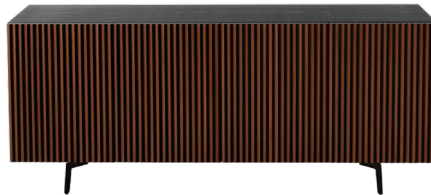

Left view - light finish.

WHITENED BEECH  
Front view - shimmering optical effect.

Right view - dark finish.

Left view - light finish.

MOCHA-STAINED BEECH  
Front view - shimmering optical effect.

Right view - dark finish.

Left view - light finish.

BOIS BLOND-STAINED BEECH  
Front view - shimmering optical effect.

Right view - dark finish.