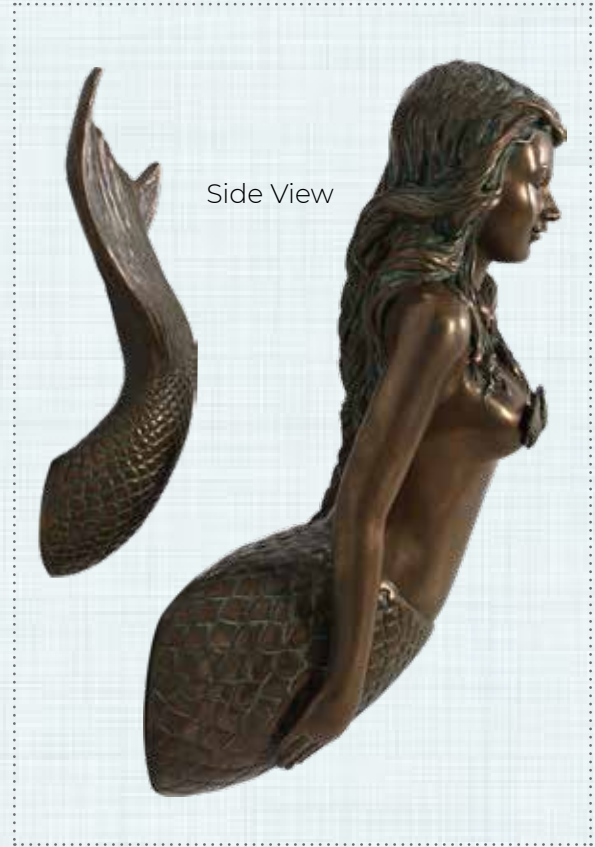

PIRATE THEMING

MERMAIDS

MERMAID WALL DECOR

NT0022
Mermaid Wall Decor
Greenish Bronze
L 43 x W 42 x H 86 cm - 7.7kg