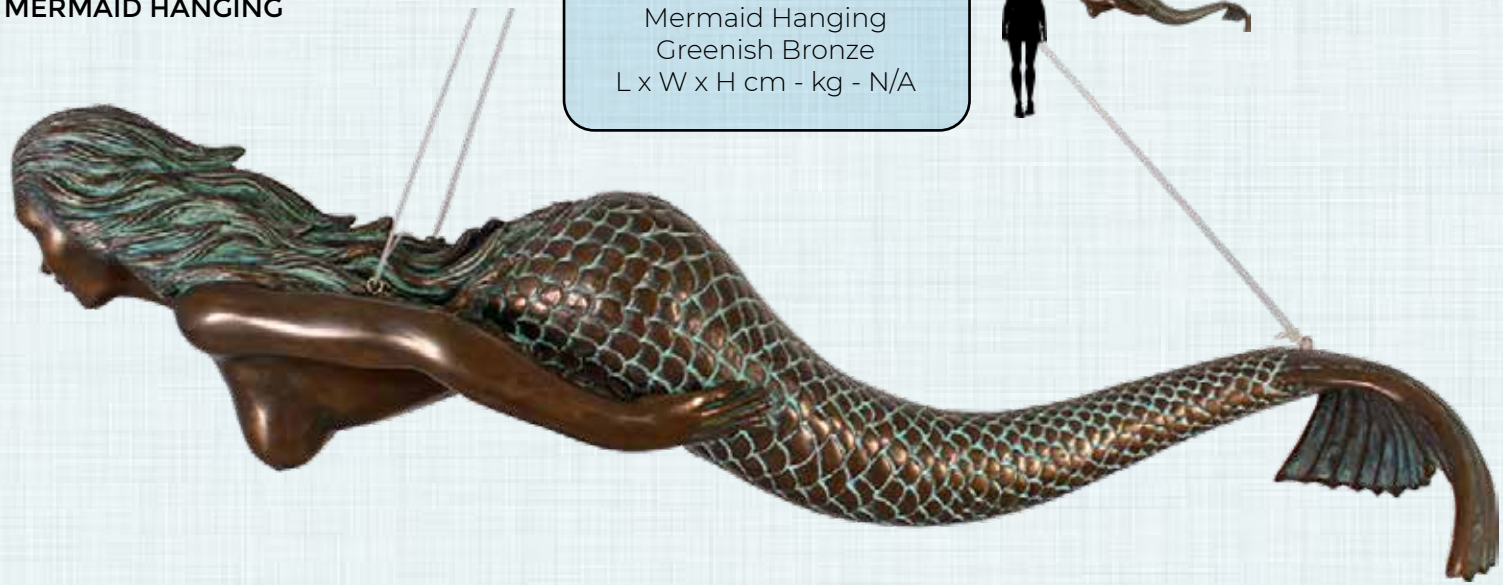

MERMAID HANGING

NT0016
Mermaid Hanging
Greenish Bronze
L x W x H cm - kg - N/A