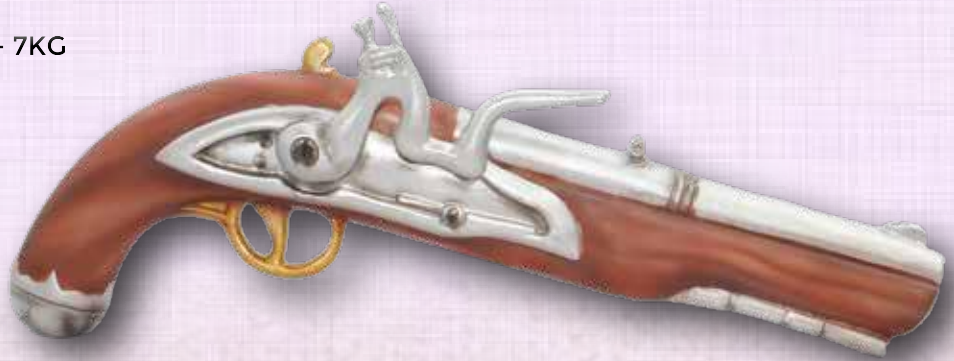

PIRATE THEMING HEAVY DUTY

PIRATE PISTOL
T-2505-6019- 40 X 5 X 20CM - 7KG

T - 2505-6019
Pirate Pistol
Full colour
L 40 x W 5 x H 20cm - 7kg

PIRATE RIFLE
T-2505-6020 - 120 X 5 X 20CM - 7KG