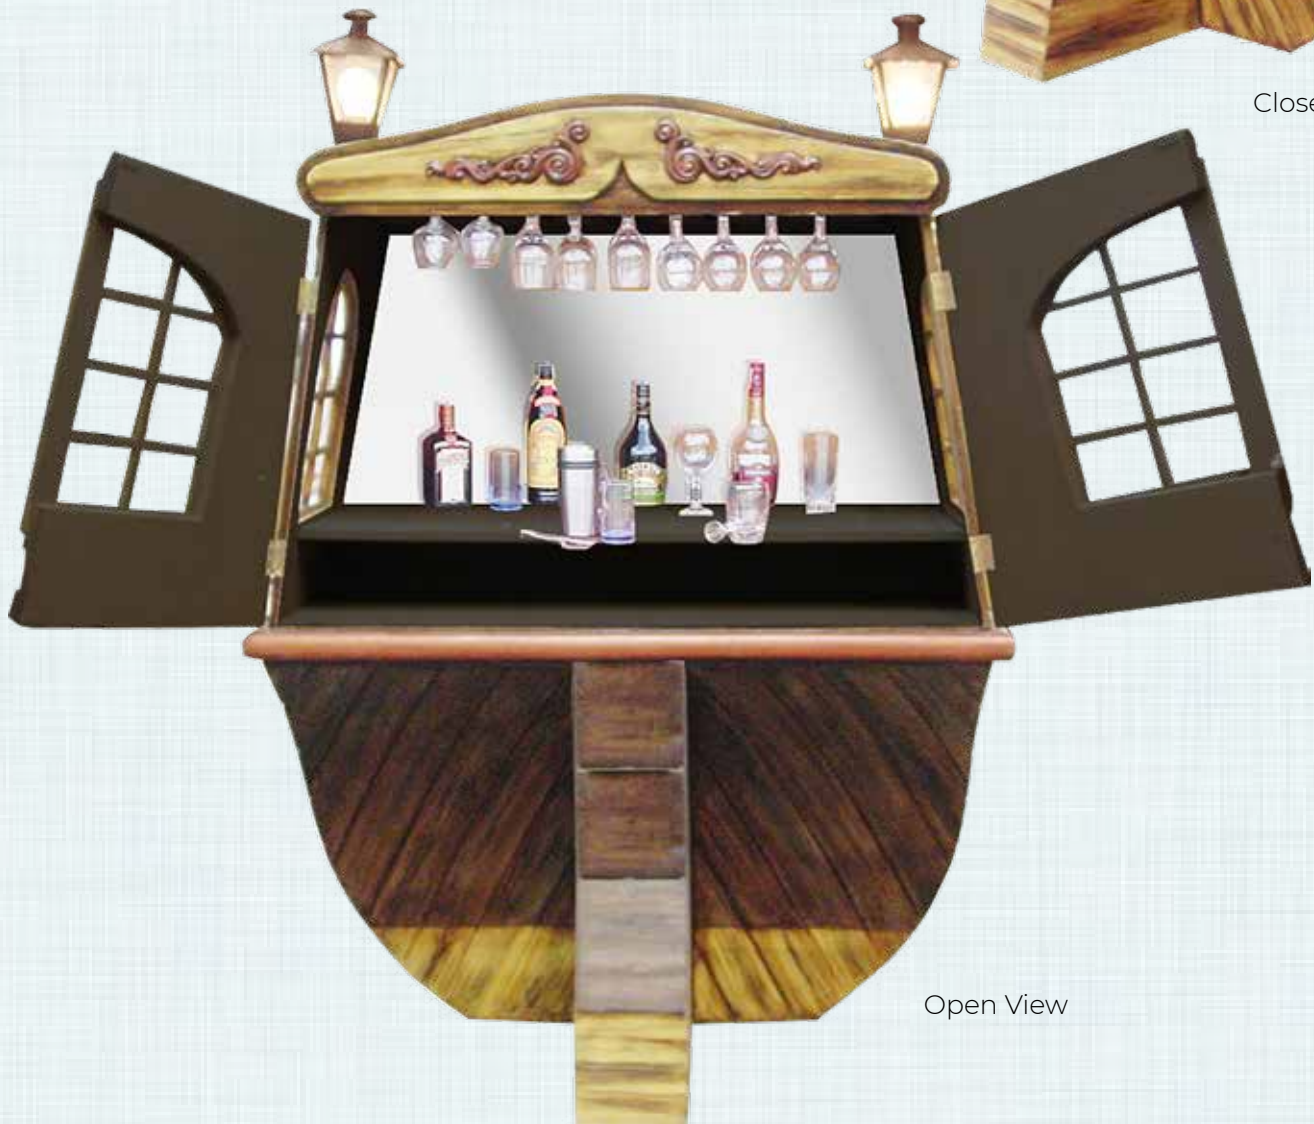

PIRATE THEMING

PIRATE BAR

GP-DF1755
Pirate Bar- GALLEON CABINET
6FT
L 137 x W 51 x H 182cm - 60kg

Closed View

Open View

PIRATE THEMING

PIRATE CAPTAINS BAR

GP-DF1750
Pirate Captains Bar