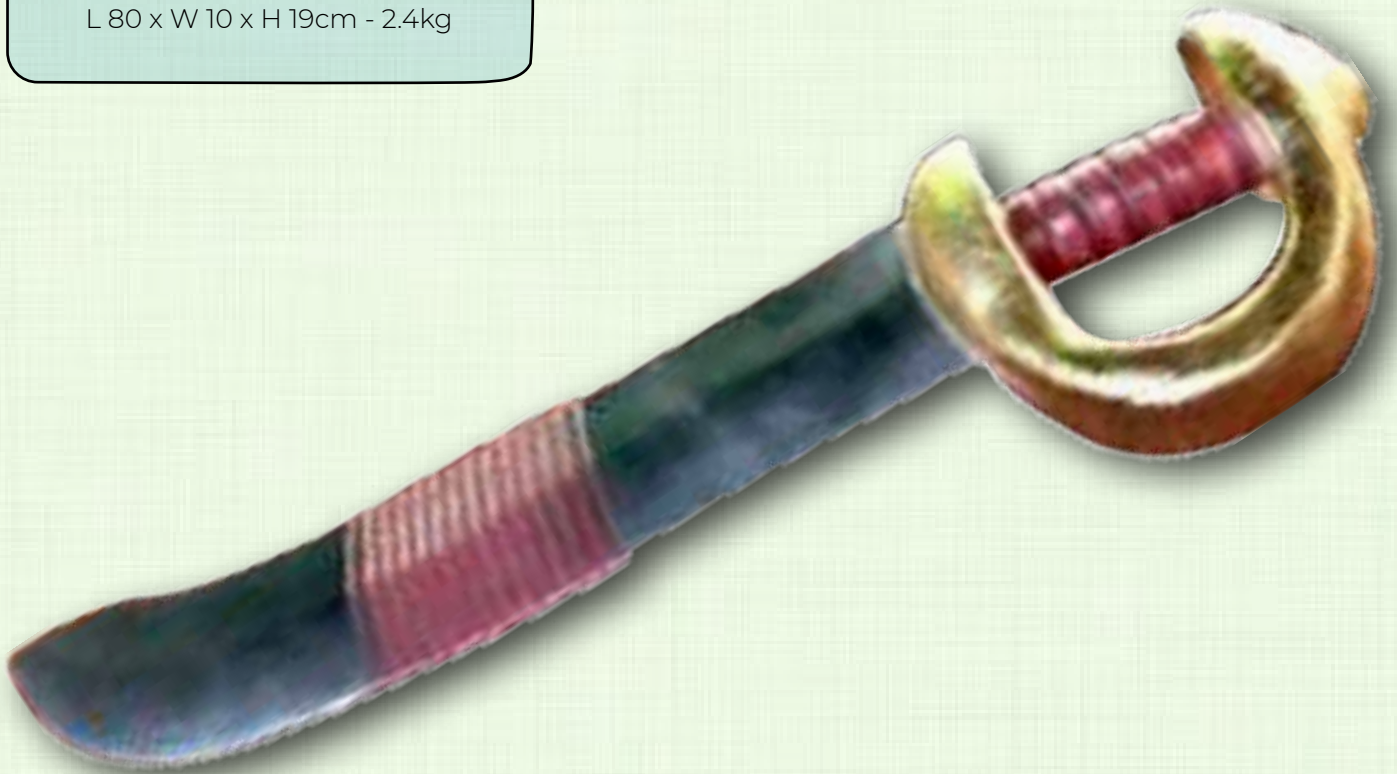

PIRATE THEMING HEAVY DUTY

PIRATE - SWORD
TB-C-068 - L 80 X 10 X 19CM -2.4KG

TB - C-068
Pirate - Sword
L 80 x W 10 x H 19cm - 2.4kg

NOTE: Products on this page may take 16 weeks delivery if item is not in stock