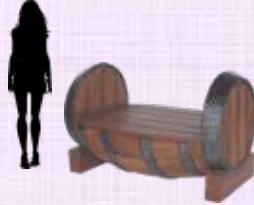

NOTE: Products on this page may take 16 weeks delivery if item is not in stock