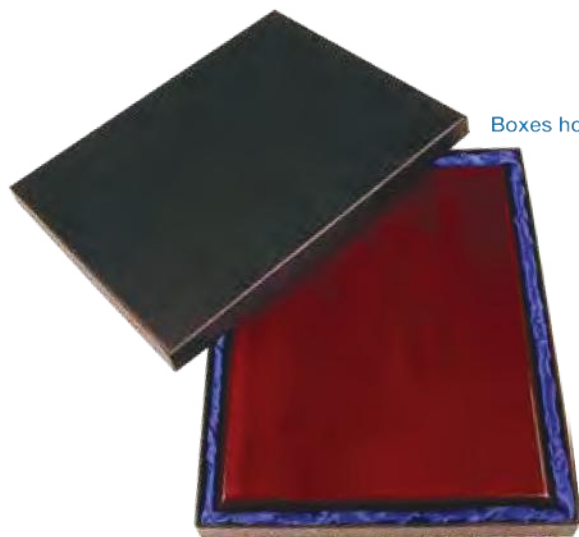

## Recognition Window™ Boxes

Premium quality plaque presentation boxes provide maximum visibility and protection.

Boxes hold plaques up to 7/8" thick.

Part No.	For Plaque Sizes	Case Qty.
RW406	4 1/4" x 6"	100
RW507	5" x 7"	100
RW608	6" x 8"	100
RW709	7" x 9"	100
RW8010	8" x 10"	100
RW9012	9" x 12"	100
RW1013	10 1/2" x 13"	100
RW1215	12" x 15"	100

## Black Regal Plaque Presentation Boxes

Impress your customers with these elegant plaque boxes.

**D B R L S SC**

**SAMPLE SET #RPBSET1**

Boxes hold plaques up to 1" thick.

Satin lined foam interior

Part No.	For Plaque Sizes	Case Qty.
RPB1810	8" x 10"	12
RPB1912	9" x 12"	12
RPB11013	10 1/2" x 13"	6