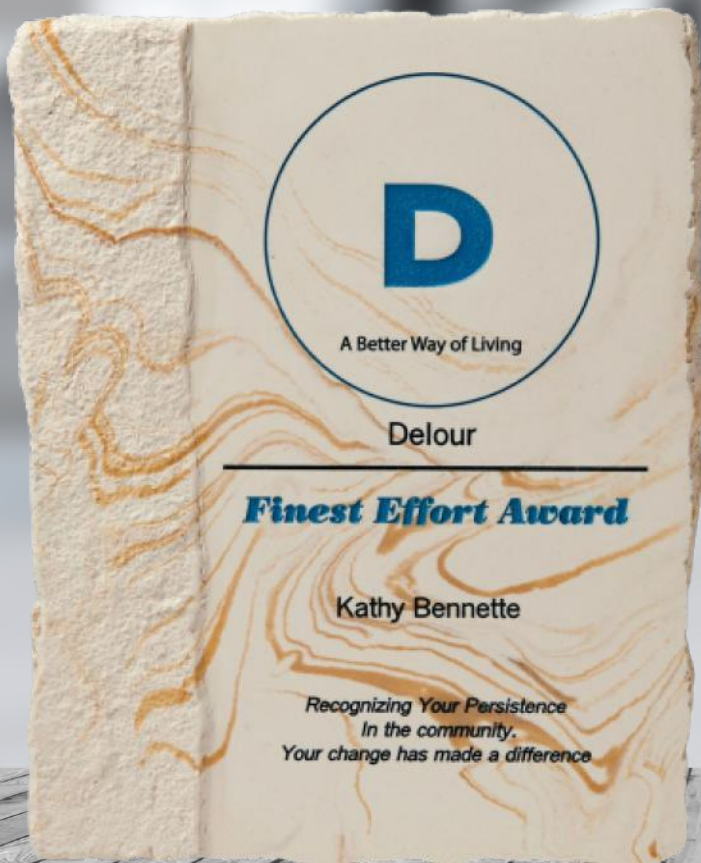

TAPL-40

DESIGNER SERIES

$168 - $189

Quantity Discounts Available: Quote Upon Request