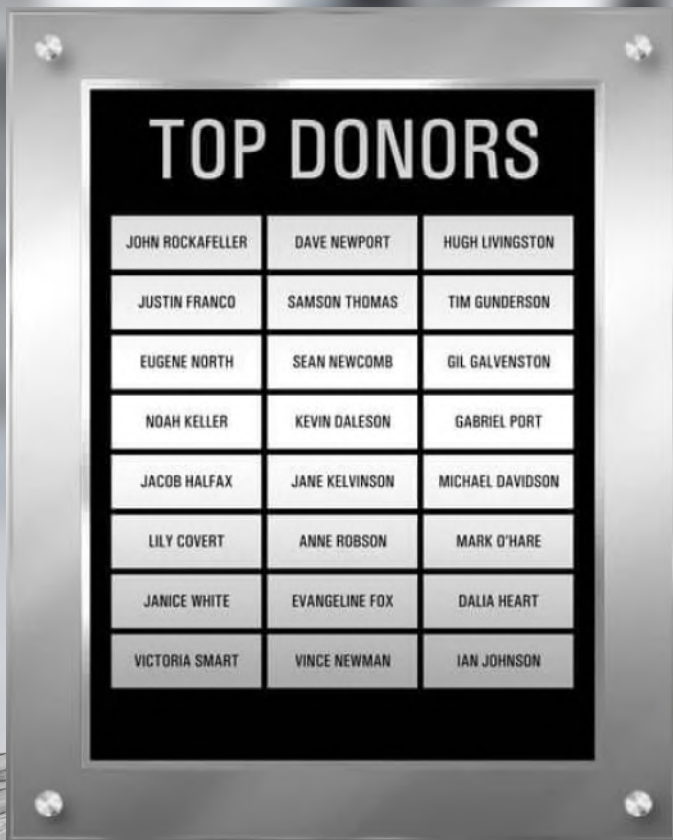

# PERPETUAL PLAQUES

**\$138**

*Quantity Discounts Available: Quote Upon Request*

*Modern Style*

**PLATES ENGRAVED EXTRA**

**DESCRIPTION:** 12X15 Clear Acrylic with Polished Silver Standoffs (Must be screwed into the wall). 10.25 X 13.25" Bright Silver, 10 X 13 Brushed Silver or Black Aluminum with Contrasting Engraved Plates. (Above is an example, different colors, wording can all change).