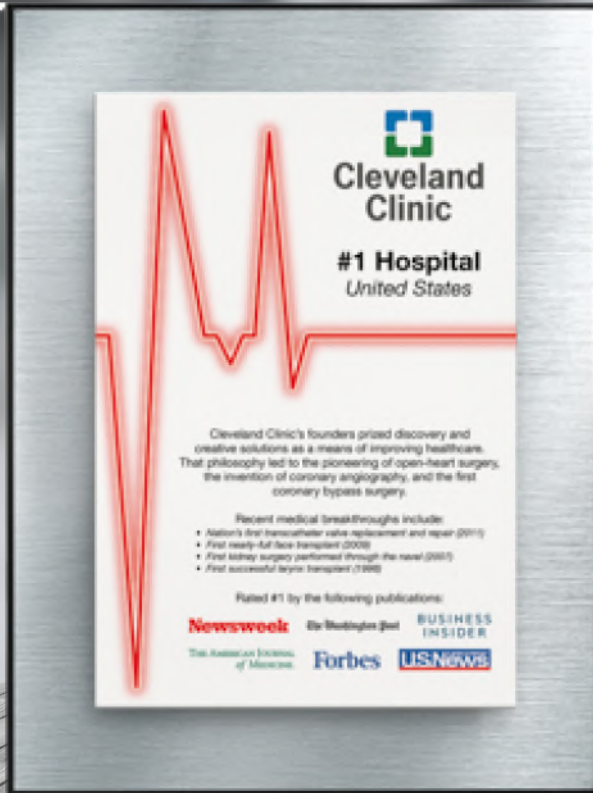

TAPL-37

DESIGNER SERIES

$88 - $109

Quantity Discounts Available: Quote Upon Request

4 Sizes

STEP ABOVE