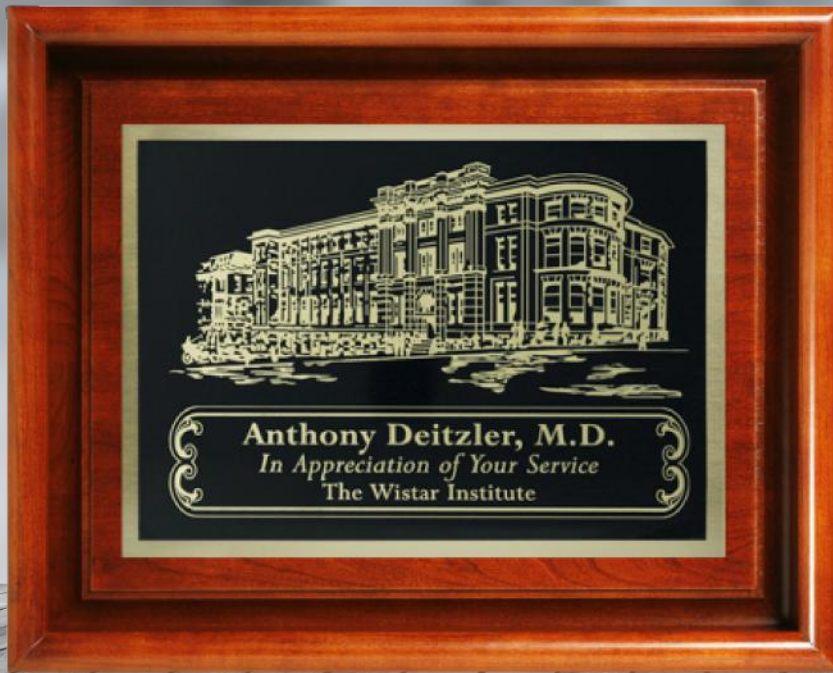

TAPL-39

DESIGNER SERIES

$189 - $239

Quantity Discounts Available: Quote Upon Request