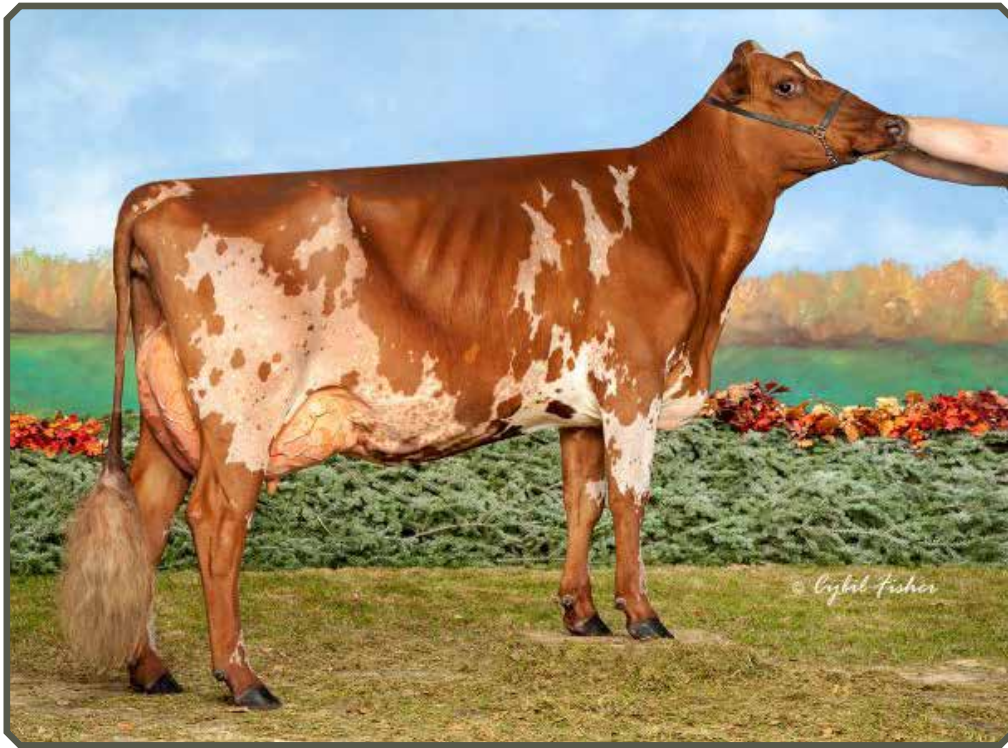

Steele-Fire Burdette Gracen EX92

Reserve All American Senior 2YO 2021
Dam of Lot 25

25

Brad & Myron Arthur
Brad: 5639205666
Myron: 5639201301
bradarthur2010@gmail.com

Miss Ringer Gracie-ET

840003269994968
9/5/2023
Bred 10/8/2025 to 788AY07 BOYTOY

Potential 7th Generation All American!

Blue Spruce Ringer

840003123620602 P9 +394
PTA -162M -2F 99R
PTA% +.03 +.03
PTAT +.30T 98R 12/25
D/AV 17927M 4.1 736F 3.3 583P 8.5T

Steel-Fire Burdette Gracen

840003141223825 EX92 1E 4-05 P7 +376
2-03 2 305 18130 4.0 719 3.3 600
3-03 2 305 23410 4.1 970 3.1 728
2nd Senior 2YO International 2021
1st Senior 2YO MD State Fair 2021
Reserve All American Senior 2YO 2021

Des Coteaux Rubicom-ET

109287246C P9 +481
PTA +1481M +25F +36P 92R

De La Plaine Bingo Stinger

100723904 11-07 95 4E P8 +387
NM$ -149 PTA -529M +4F -16P 64R
PTA$ -149CY 12/25
PTA% +.15 +.01
PTAT +.80T 72R 12/25

Miss Palmyra Dreamer Gretchan

840003137803534 VG86 P7 +370
2-06 2 305 19120 4.2 812 3.4 646
3-08 2 305 19250 4.6 886 3.6 693
4-11 2 305 18220 4.2 771 3.3 599
HM All American Winter Calf 2014

3rd-7th Dams:

Palmyra Riggins T Gretchen-ET VG86
2-06 2 305 16300 4.2 687 3.2 524
NOM All American Winter Yearling 2012

Palmyra Tristar R Ginger-ET EX91
8-07 2 305 21850 4.2 920 3.1 688
LIFE 2137 119660 4.7 5656 3.2 3835
Intermediate Champion Mid Atlantic Nat'l '09
Reserve Intermediate Champion Int'l 2009
Unanimous All American Senior 2YO 2009

Palmyra Raven S Ginger VG89
7-03 2 305 29210 4.4 1299 2.9 839
LIFE 2484 166320 3.8 6358 3.0 4994
Unanimous All American Fall Yrlg in Milk '05
All American Fall Calf 2004

Palmyra Satellite L Ginger VG86
6-00 2 298 25100 3.1 789 2.9 731
LIFE 1569 105260 3.6 3752 3.0 3195
NOM Jr All American Senior Calf 2001
Reserve All American Senior Yearling 2002

Palmyra Lincoln G Ginger EX91
LIFE 1841 116810 3.6 4172 3.1 3596