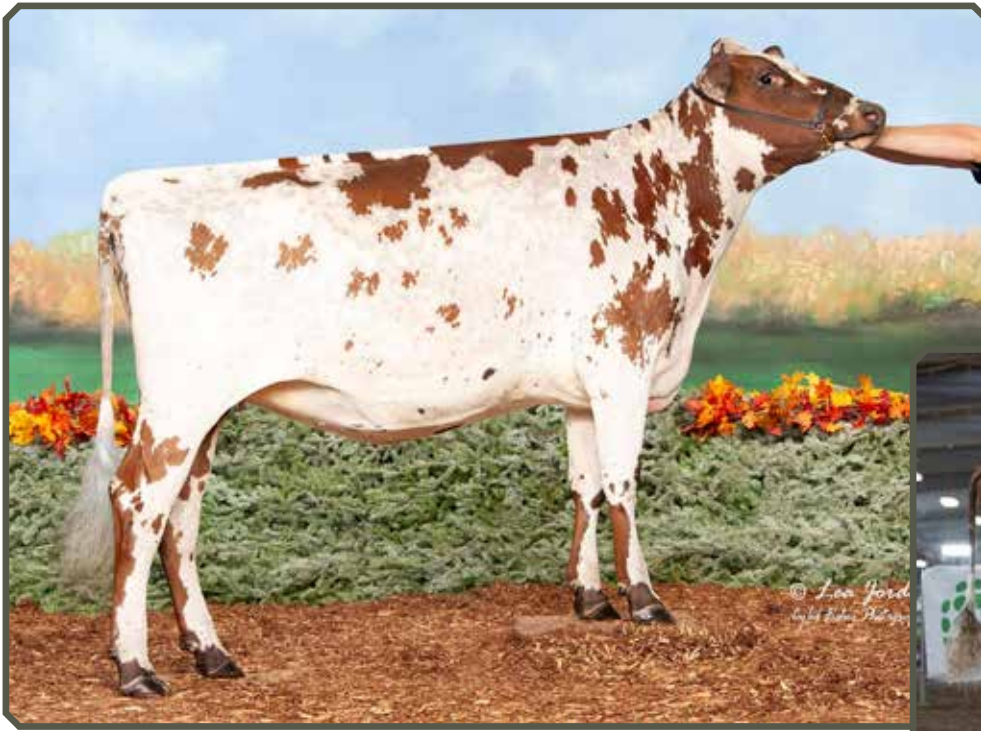

Ms Wanted Bottoms Up
4th Spring Yearling Midwest Summer National 2025
She Sells! Lot 31

Miller's AB Butter J
Nominated All American Fall Yearling 2023
Dam of Lot 31