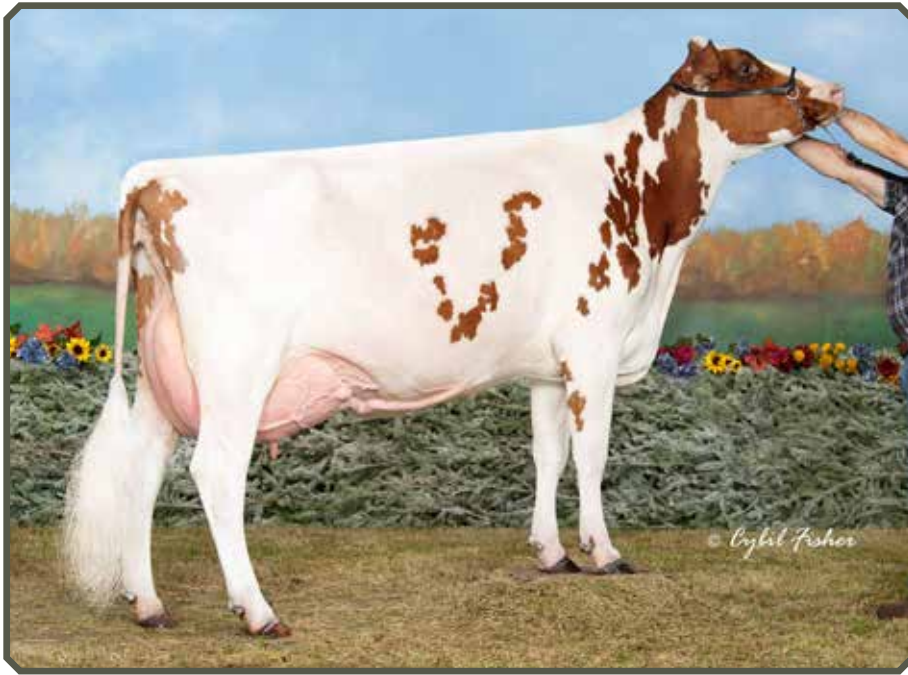

Good-Vue Poker Ginny EX90
Reserve (Tie) Junior All American Senior 3YO 2013
2nd Dam of Lot 43