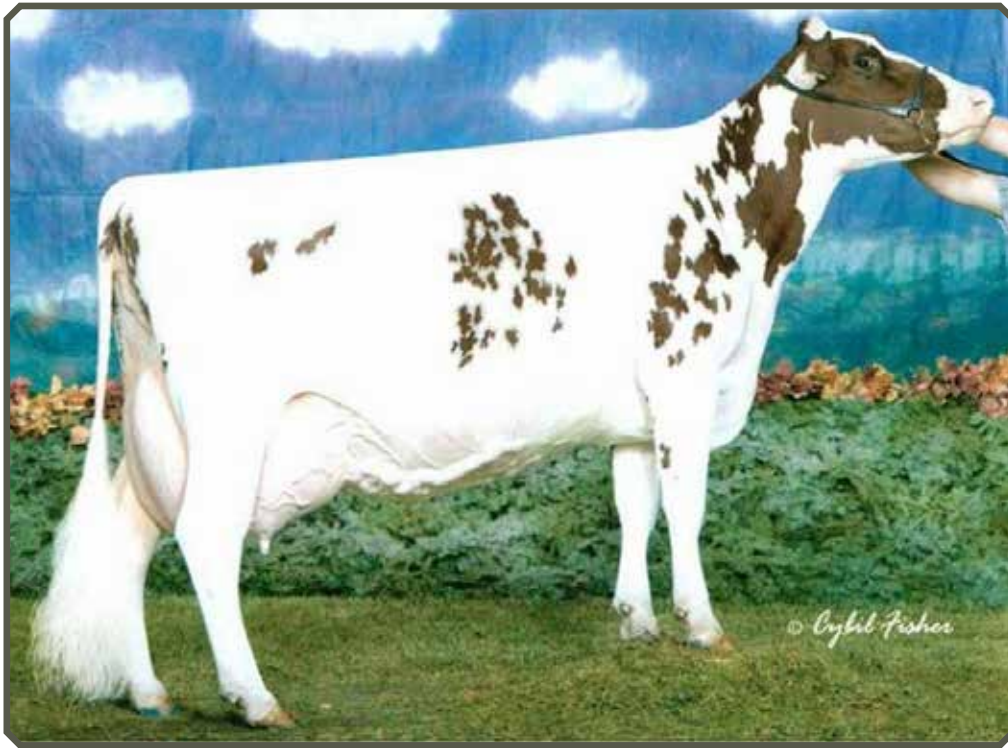

Valevue BBK Minerva EX96 2E
3x Grand Champion World Dairy Expo
3rd Dam of Lot 53

53

Damian Ullmer
920-639-2375
damianullmer@gmail.com

Marlie Autograph (AMC)-ET

120267338C P8 +429
PTA +844M +2F +13P 85R 12/25
PTA% -.17 -.08
PTAT +.60T 80R 12/25
D/AV 19557M 4.1 795F 3.2 629P 8.4T

Ullmstar R Macey

840003151489198

Ullmstar A Money

840003288102256
3/4/2026
Spring Calf

Ruisseau Clair Tuxedo (AMC)-ET

109844514C P8 +423
PTA +492M -5F +10P 94R

Duo-Star Burdette Amara-ET

107816432C P- +430
NM$ -10
PTA +379M +4F +14P 75R
PTA$ -10CY 12/25

Stillmore Real Macey-ET

840003137017187 EX90 3-11 P9 +375

Maternal Sisters

Stillmore-Lexy Mimosa-ET EX91

NOM All American Senior 3YO 2012

Stillmore-Lexy Mandy-ET

HM All American Senior 2YO 2013

NOM All American Fall Yearling 2012

Reserve All American Fall Calf

Stillmore Gentle Marley-ET EX90

Maternal Sisters to Stillmore Real MACEY:

Stillmore-Lexy Midori-ET EX92

All American (tie) Senior 3YO 2012

Stillmore Tuxedo Model EX91

NOM All American Junior 3YO 2007

Reserve All American Junior 2YO 2006

Reserve All American Summer Yearling 2005

Stillmore-Lexy Morgan-ET EX92

Stillmore-Lexy Madison

Reserve All American Spring Calf 2008

Stillmore Dreamer Maisey-ET EX92

Stillmore Burdette Memphis-ET EX91

3rd - 6th Dams:

Valevue BBK Minerva EX96 2E

NOM All American Aged Cow 2009

All American Aged Cow 2008

Grand Champion Central National 2008

HM All American 5YO 2007

Unanimous All American 4YO 2006

Grand Champion Central National 2006

All American Junior 3YO 2005

Grand Champion Central National 2005

Unanimous All American Junior 2YO 2004

All American Summer Yearling 2003

Yellow Briar Patricks Mint VG85-CAN

Yellow Briar Heligo Mavis EX90-CAN