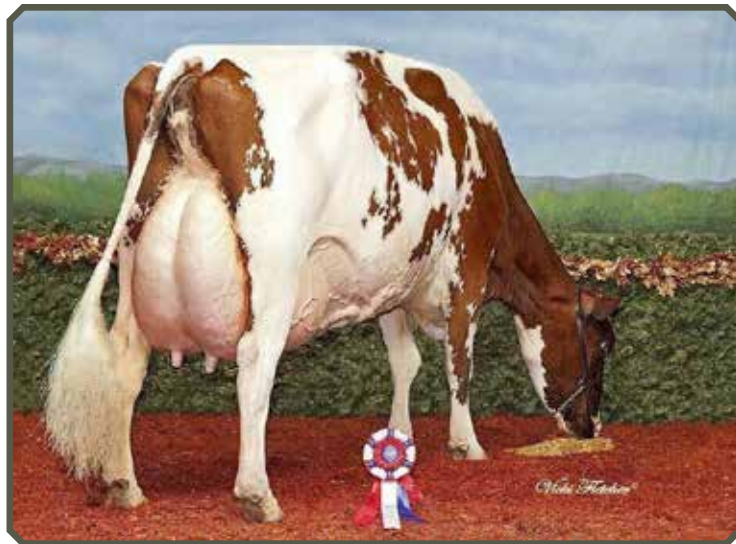

Steam-Valley Wilton Magic Bri EX94 2E

Grand Champion Royal Winter Fair & World Dairy Expo

3rd Dam of Lot 35 & 36

35 Xtreme-HV Breakout Basil 36 Xtreme-HV Mic Drop Bell

Beth Nelson and Aaron Johnson
402-380-3043
bethamy07@gmail.com

840003288484519
9/1/2024
Fall Yearling
Bred 2/15/2026 to 551AY817 RAGE (sexed)

Sire Lot X
Good-Vue J Breakout

840003214874291 P8 +465
PTA +658M +34F +17P 69R 12/25
PTA% +.04 -.02
PTAT 52R 12/25
D/AV 19862M 4.5 902F 3.4 666P 8.1T

Xtreme-HV Ringer Barista

840003247331852 VG85 3-04 P8 +380
3rd Spring Yearling Midwest National Jr 2023

Maternal Sister:

Xtreme-HV Kingsire Brookings EX92
1st Junior 2YO Midwest National Junior 2023
3rd Junior 3YO International 2024
HM All American Junior 3YO 2025

Sire Lot X
Classic Mimosa Mic Drop

840003136721077 12/25
PTA% +.06 +.02
PTAT +.50T 42R 12/25

Old-Bankston JC Benedict Brea-ET

840003200059536 VG88 3-07 P8 +402
2-06 2 267 17310 4.3 736 3.2 550
3-05 2 282 16350 4.2 689 3.3 544
2nd Fall Calf Central National Junior 2019
NOM All American Fall Calf 2019
HM Junior All American Fall Calf 2019

Maternal Sisters:

Old-Bankston JC Banner-ET EX94

4x Unanimous All American

Old-Bankston JC Bri's Bikini-ET

2x National Grand Champion

840003314996541
9/5/2025
Fall Calf