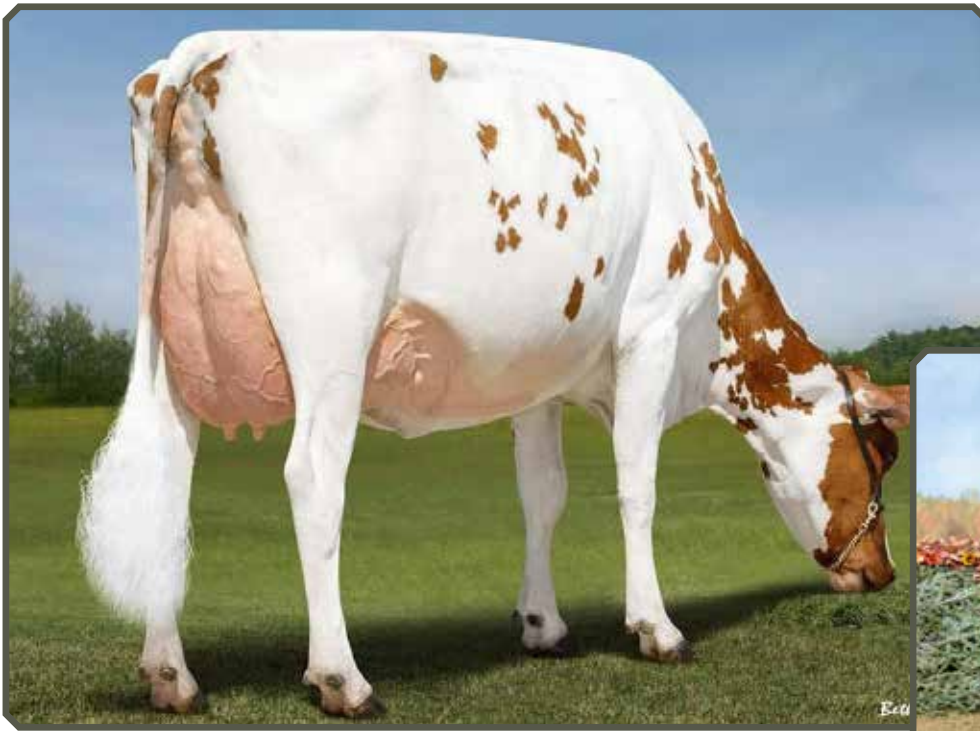

Palmyra Lochinvar B Rejoice-ET EX93 E
Unanimous All American Senior 2YO 2022
Dam of Lot 1C