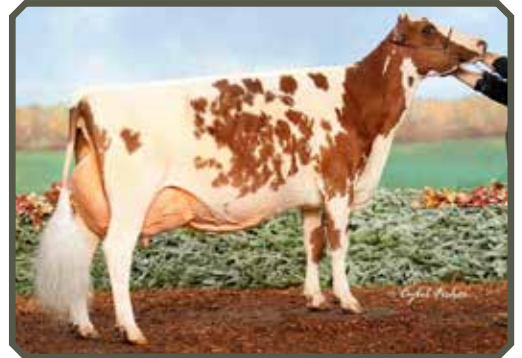

Hardy Farm Rio Verify EX94 4E
5x All American
2nd Dam of Lot 22

22

Zach Damrow
920-344-2065
zachary@seagullbaydairy.com

Ridale Pentagone Vanity Fair

840003260841328
6/11/2023 | Scored GP84 at 235 DIM
Due 9/1/2026 to 9AY130 DYNAMIC (sexed)
HM Junior All American Summer Junior 2YO 2025
2nd Summer Junior 2YO International Jr 2025
2nd Summer Yearling Nat'l Junior 2024

Palmyra Tri-Star

150440 P7 +385
PTA -13M +1F -3P 97R