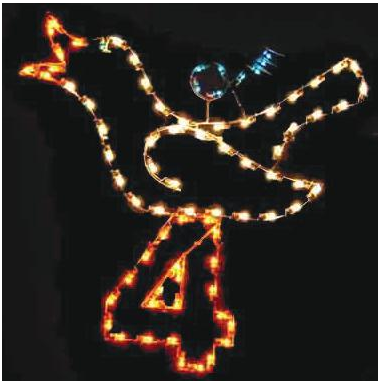

ECP-SIL032
5 Ft. Pole Mount Garland
LED Poinsettia

ECP-SIL033
7 Ft. Pole Mount Silhouette
LED Zig Zag Tree

ECP-SIL034
7 1/2 Ft. Pole Mount Garland
LED Stocking

ECP-SIL035
7 Ft. Pole Mount Garland
LED Tree

ECP-SIL036
7 Ft. Pole Mount Garland
LED Fantasy Tree

ECP-SIL037
7 1/5 Ft. Pole Mount Garland
LED Toy Soldier

ECP-SIL038
5 Ft. Ground Mount Silhouette
LED Partridge with #1

ECP-SIL039
5 Ft. Ground Mount Silhouette
LED Dove with

ECP-SIL040
5 Ft. Ground Mount Silhouette
LED French Hen with #3

ECP-SIL041
5 Ft. Ground Mount Silhouette
LED Bird with #4

ECP-SIL042
5 Ft. Ground Mount Silhouette
LED Rings with #5

ECP-SIL043
5 Ft. Ground Mount Silhouette
LED Goose with #6