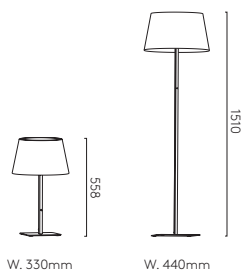

French Drum 330	French Drum 440
☐ PF 5047003	☐ PF 5047005
☐ WF 5047004	☐ WF 5047006