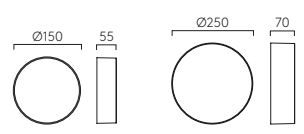

Kea

				LAMP	WATT	INPUT	K	CRI	Lm	IP	CLASS	
Round 150	1391001	1391002		Integral LED	8.1W	Mains 230V	3000	80	566	65		✓
Round 250	1391003	1391004		Integral LED	12.6W	Mains 230V	3000	80	1046	65		✓