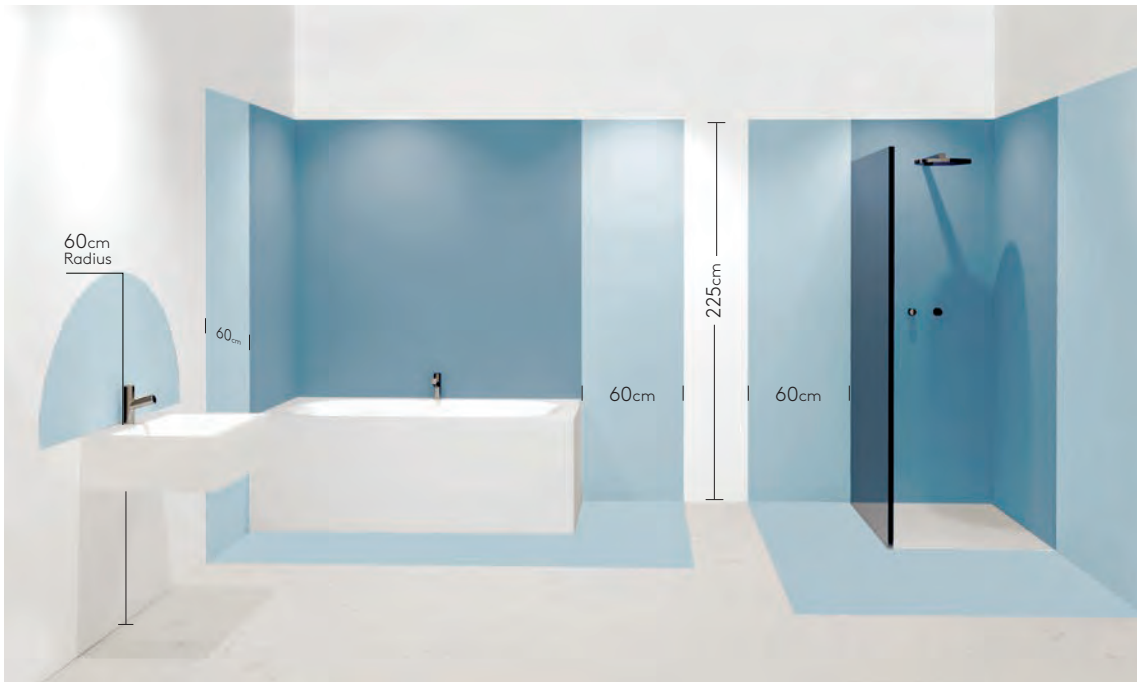

Mast Light
Coastal Twin
P. 394

Oslo Coastal
P. 396

Kos Coastal
P. 397

NEW
Newlyn Surface
P. 398

Cromarty
P. 400

Skye Spike Spot
P. 401

● ZONE 1 IP65 (or IPX5) ● ZONE 2 IP44 (or IPX4) ○ ZONE 3 IP20

Bathroom Lighting Regulations