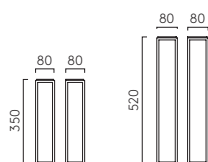

Salerno

		LAMP	WATT	INPUT	K	CRI	Lm	IP	CLASS			
350	TB 1178009* NB 1178006	E14*	2 x 40W max	-	-	-	44	44		✓	✓	-
350 LED	TB 1178012*	Integral LED	8.2W	100-277V	3000	80	367	44		-	✓	✓
520	TB 1178010*	E14*	3 x 5W	-	-	-	44	44		✓	✓	-
520 LED	TB 1178011*	Integral LED	15.4W	Mains 230V	3000	80	916	44		Phase	✓	✓