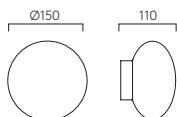

* Lamp excluded / La lampe exclu / Das Leuchtmittel ist ausgeschlossen / La lampadina esclusi.