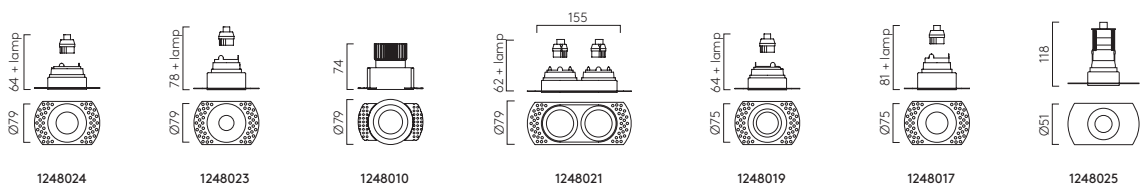

♦ Please see our website for more information about our fire rated products.

▼ Lamp or driver excluded/Lampe ou pilote exclus/Lampe oder Treiber ausgeschlossen/Lampada o driver esclusi.

* Slimline downlights are compatible with our range of LED Modules which allow higher output and more specification options than GU10 lamps./Les downlights Slimline sont compatibles avec notre gamme de modules LED, ce qui offre un rendement supérieur et beaucoup plus d'options que les ampoules GU10./Slimline-Downlights sind mit unserem Angebot an LED-Modulen kompatibel, die eine höhere Leistung und mehr Spezifikationsmöglichkeiten als GU10-Lampen bieten./I faretti Slimline sono compatibili con la nostra gamma di Moduli LED che permettono una maggiore luminosità e più specifiche di progetto rispetto alle lampade GU10. See p.404