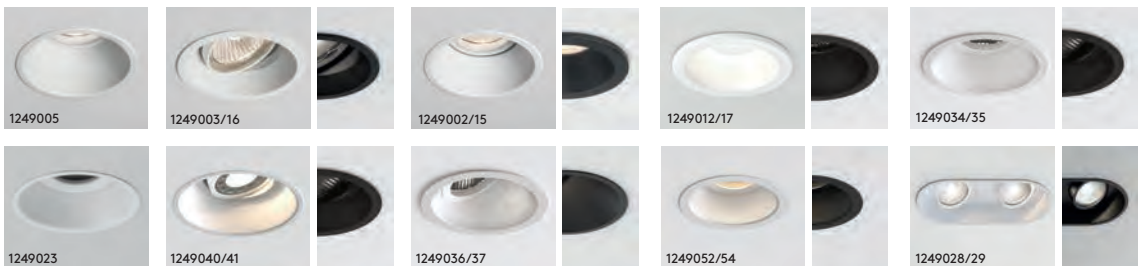

Round Fixed

Minima Round

			LAMP	WATT	INPUT	K	CRI	Lm	CLASS		Recess depth			
Fixed LED		1249005	Integral LED	10.7W	700mA[▼]	2700	80	434		Ø76	150	✓	-	✓
Fixed Fire-rated IP65 LED		1249023	Integral LED	8W max	220-240V	2700	90	665		Ø86	150	Phase +	-	✓
Fixed		1249002		1249015	GU10[▼]	50W max	-	-	-		Ø76	150	✓	-
Fixed IP65		1249012		1249017	GU10[▼]	50W max	-	-	-		Ø76	150	✓	-
Slimline Fixed Fire-rated IP65		1249034*		1249035*	GU10[▼]	6W max	-	-	-		Ø86	150	✓	✓
Adjustable		1249003		1249016	GU10[▼]	50W max	-	-	-		Ø76	150	✓	-
Slimline Adjustable Fire-rated		1249040*		1249041*	GU10[▼]	6W max	-	-	-		Ø86	150	✓	✓
Slimline 25° Fire-rated IP65		1249036*		1249037*	GU10[▼]	4W max	-	-	-		Ø86	150	✓	✓
Mini		1249052		1249054	35mm MR11 GU10[▼]	4W max	-	-	-		Ø62	117	✓	-
Twin Adjustable		1249028		1249029	GU10[▼]	2 x 6W max	-	-	-		92x95	150	✓	-