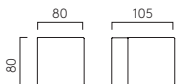

▼ Lamp excluded / La lampe exclu / Das Leuchtmittel ist ausgeschlossen / La lampadina esclusi.