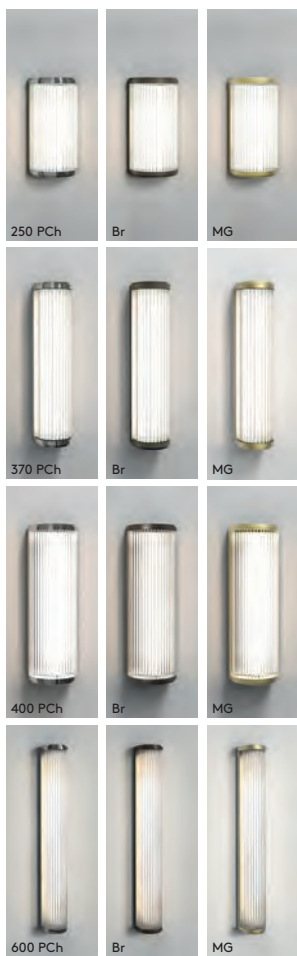

Versailles

	LAMP	WATT	INPUT	K	CRI	Lm	CLASS				
250	☐ PCh 1380024 ☐ Br 1380025 ☐ MG 1380026	Integral LED	4.5W	220-240V	3000	80	320	☐	Phase	✓	✓
370	☐ PCh 1380013 ☐ Br 1380014 ☐ MG 1380040	Integral LED	12W	100-240V	3000	80	661	☐	-	✓	✓
400	☐ PCh 1380029 ☐ Br 1380030 ☐ MG 1380031	Integral LED	7.1W	220-240V	3000	80	658	☐	Phase	✓	✓
600	☐ PCh 1380084 ☐ Br 1380082 ☐ MG 1380083	Integral LED	18.4W	220-240V	3000	90	945	☐	-	✓	✓