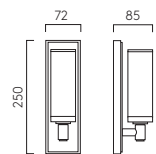

Verona

ZONES 2 3

	LAMP	WATT	IP	CLASS		
PCh 1147001	E14*	40W max	44		✓	✓

* Lamp excluded / La lampe exclu / Das Leuchtmittel ist ausgeschlossen / La lampadina esclusi.

Nena

ZONES 2 3

	LAMP	WATT	IP	CLASS		
PCh 1105001	G9*	40W max	44		✓	✓

* Lamp excluded / La lampe exclu / Das Leuchtmittel ist ausgeschlossen / La lampadina esclusi.