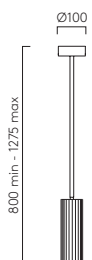

▼ Lamp excluded / La lampe exclu / Das Leuchtmittel ist ausgeschlossen / La lampadina esclusi.