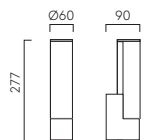

Kyoto

ZONES 2 3

	LAMP	WATT	INPUT	K	CRI	Lm	IP	CLASS	
PCh 1060018	Integral LED	8.7W	Mains 230V	2700	90	291	44	□	✓
MB 1060017