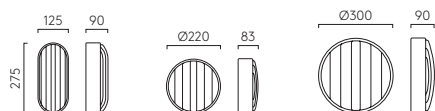

Montreal Coastal

		LAMP	WATT	IP	CLASS		
Round 220	☐ BSS 1032011*	E14[▼]	7W max	44		✓	✓
Round 300	☐ BB 1032018* ☐ BSS 1032012*	E27[▼]	12W max	44		✓	✓
Oval	☐ BB 1032019* ☐ BSS 1032013*	E27[▼]	12W max	44		✓	✓