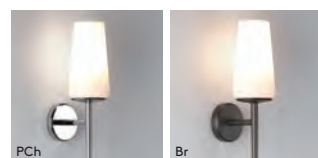

* Lamp excluded / La lampe exclu / Das Leuchtmittel ist ausgeschlossen / La lampadina esclusi