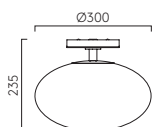

▼ Lamp excluded / La lampe exclu / Das Leuchtmittel ist ausgeschlossen / La lampadina esclusi.