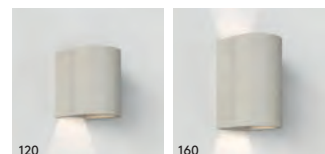

Suitable for use within five miles (eight km) of the coast or in other onerous environments. / Convient pour une utilisation à moins de huit kilomètres de la côte ou dans d'autres environnements difficiles. / Geeignet für den Einsatz innerhalb von acht Kilometern Entfernung zur Küste oder in anderen rauen Umgebungen. / Adatto per l'uso entro cinque miglia (otto km) dalla costa o in altri ambienti gravosi.