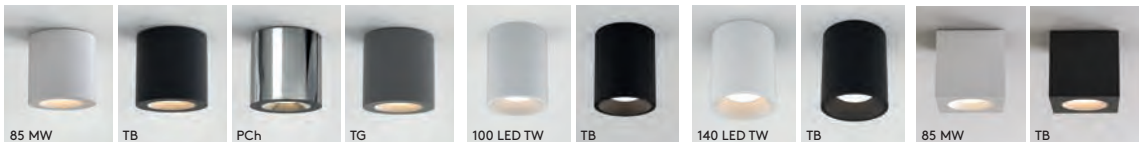

Round 85 Matt White