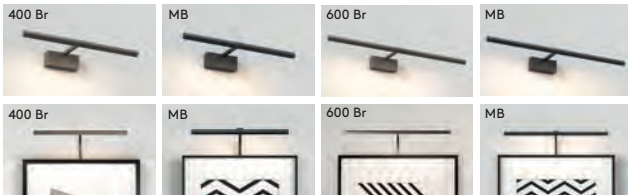

600 Bronze

Mondrian

				LAMP	WATT	INPUT	K	CRI	Lm	CLASS	
400	Br 1374036	MB 1374041		Integral LED	6.9W	220-240V	2700	90	127-161	⊕	-
600	Br 1374038	MB 1374042		Integral LED	10.8W	220-240V	2700	90	214-219	⊕	-
Frame Mounted											
400*	Br 1374032	MB 1374039		Integral LED	6.9W	12V CV*	2700	90	127-161	⊖	✓
600*	Br 1374034	MB 1374040		Integral LED	10.8W	12V CV*	2700	90	214-219	⊖	✓