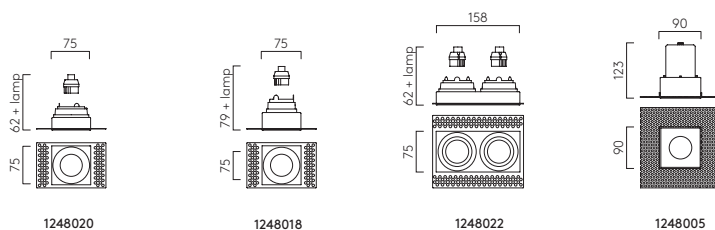

◆ Please see our website for more information about our fire rated products.
▼ Lamp excluded/La lampe exclu/Das Leuchtmittel ist ausgeschlossen/La lampadina esclusi.