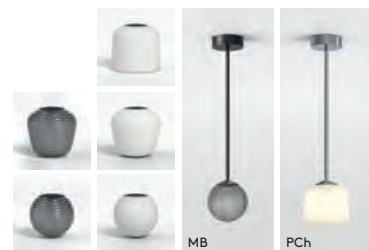

Shade Options

- WG 5039001
- SR 5039002

- WG 5039003
- SR 5039004

- WG 5039005