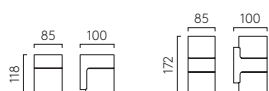

* Lamp excluded/La lampe exclu/Das Leuchtmittel ist ausgeschlossen/La lampadina esclusi.

* Ten-year warranty applies/Garantie de dix ans/La garanzia di dieci anni è applicabile/Es gilt eine zehnjährige Garantie.