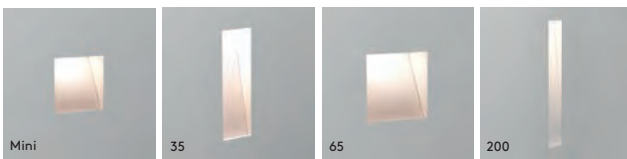

Borgo Trimless

	LAMP	WATT	INPUT	K	CRI	Lm	CLASS	🔌
Mini*	MW 1212039	Integral LED	2.6W 350mA[▼]	3000	90	22	Ⓛ	✓
	MW 1212037	Integral LED	2.6W 350mA[▼]	2700	90	29	Ⓛ	✓
35	MW 1212007	Integral LED	3.5W 700mA[▼]	3000	90	70	Ⓛ	✓
	MW 1212027	Integral LED	4.1W 700mA[▼]	2700	90	76	Ⓛ	✓
65	MW 1212008	Integral LED	3.8W 700mA[▼]	3000	90	80	Ⓛ	✓
	MW 1212028	Integral LED	4.1W 700mA[▼]	2700	90	70	Ⓛ	✓
200	MW 1212038	Integral LED	3.8W 700mA[▼]	3000	90	56	Ⓛ	✓
	MW 1212040	Integral LED	4.1W 700mA[▼]	2700	90	46	Ⓛ	✓