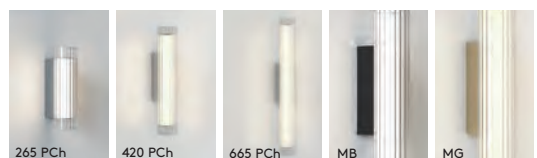

io Wall

	LAMP	WATT	INPUT	K	CRI	Lm	CLASS			
265	PCh 1409003	Integral LED	4.9W	220-240V	3000	80	403		Phase	✓ ✓
420	PCh 1409055 MB 1409056 MG 1409057	Integral LED	6.5W	220-240V	3000	80	469		Phase	✓ ✓
665	PCh 1409058 MB 1409059 MG 1409060	Integral LED	8.3W	220-240V	3000	80	725		Phase	✓ ✓