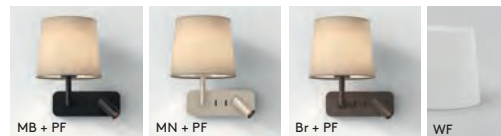

Shade Options

W. 275 D. 261

Tapered Round 250

WF	5035003
BF	5035004
PF	5035005

W. 240 D. 226

Cone 180

WF	5018035
PF	5018037

Shown with Cone 180, see Side by Side Grande USB for Tapered Round 250