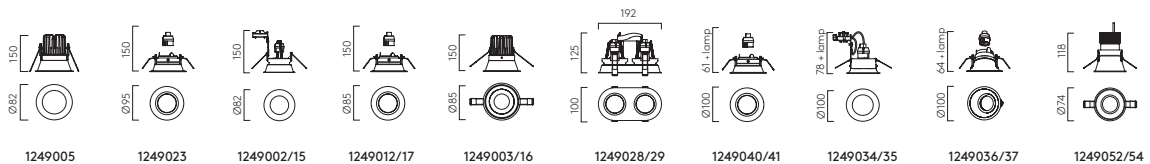

♣ Please see our website for more information about our fire rated products.

▼ Lamp or driver excluded/Lampe ou pilote exclus/Lampe oder Treiber ausgeschlossen/Lampada o driver esclusi.

* Slimline downlights are compatible with our range of LED Modules which allow higher output and more specification options than GU10 lamps./ Les downlights Slimline sont compatibles avec notre gamme de modules LED, ce qui offre un rendement supérieur et beaucoup plus d'options que les ampoules GU10./ Slimline-Downlights sind mit unserem Angebot an LED-Modulen kompatibel, die eine höhere Leistung und mehr Spezifikationsmöglichkeiten als GU10-Lampen bieten./ I faretti Slimline sono compatibili con la nostra gamma di Moduli LED che permettono una maggiore luminosità e più specifiche di progetto rispetto alle lampade GU10. See p.404