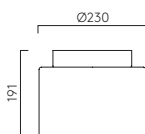

* Lamp excluded / La lampe exclu / Das Leuchtmittel ist ausgeschlossen / La lampadina esclusi.