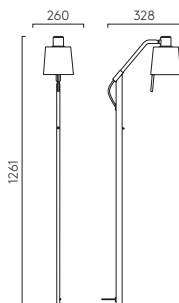

Edward Floor

SHADE EXCLUDED

MB 1441017

LAMP

WATT

CLASS

E27*

12W max