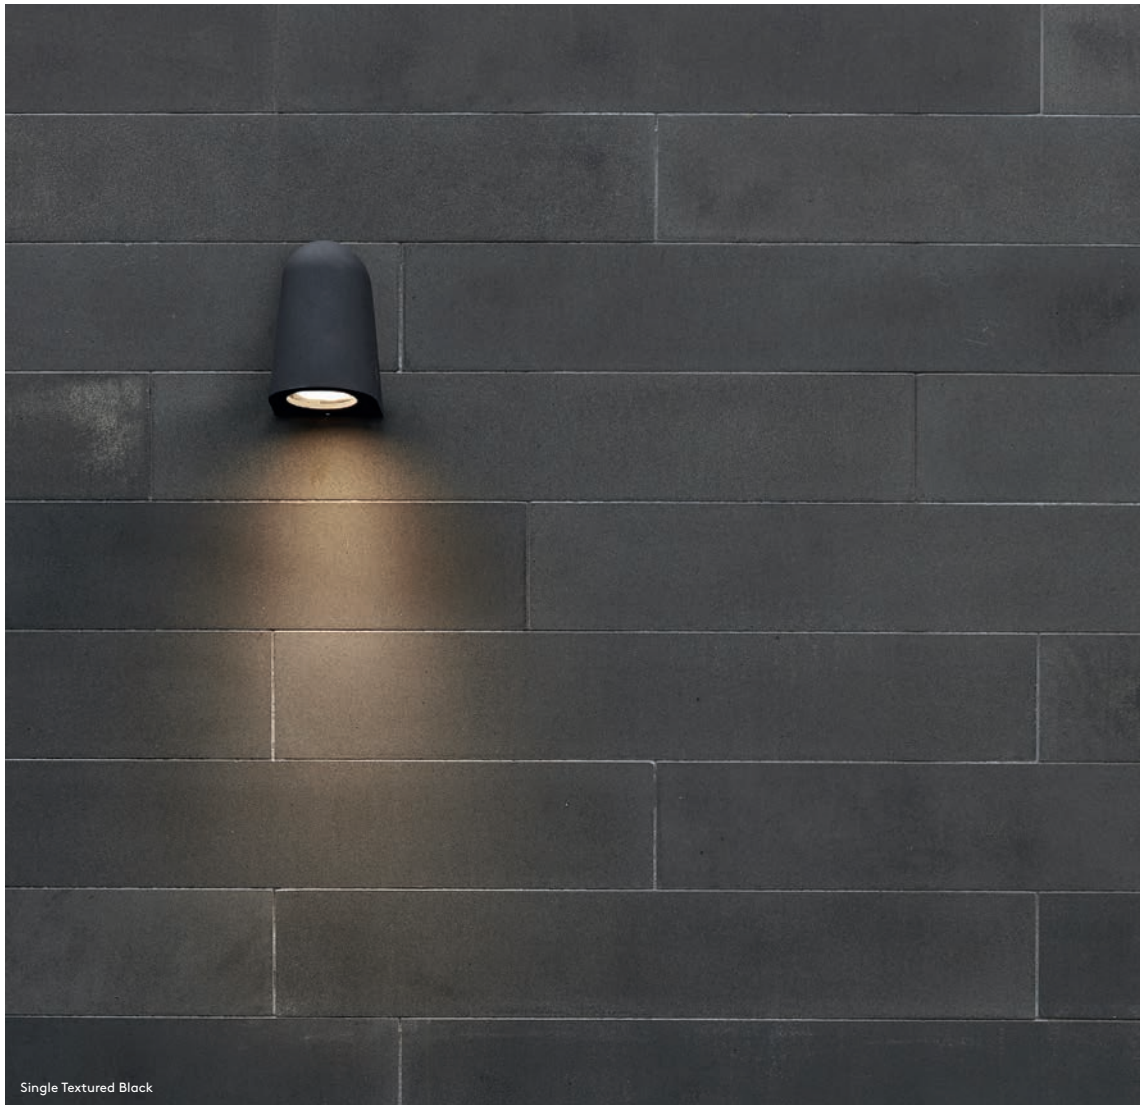

Single Textured Black

Mast Light

					LAMP	WATT	IP	CLASS	
Single	TB 1317011	TW 1317012	TG 1317007	AB 1317003	GU10[▼]	6W max	65	⊕	✓
Twin	TB 1317018			AB 1317017	GU10[▼]	2 x 6W max	44	⊕	✓