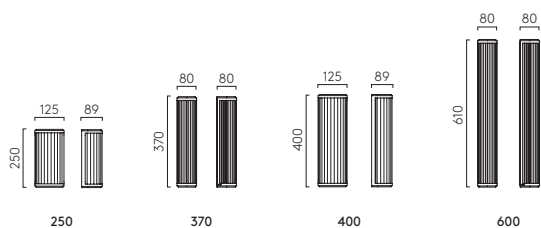

Versailles

	LAMP	WATT	INPUT	K	CRI	Lm	CLASS				
250	☐ PCh 1380024 ☐ Br 1380025 ☐ MG 1380026	Integral LED	4.5W	220-240V	3000	80	320	☐	Phase	✓	✓
370	☐ PCh 1380013 ☐ Br 1380014 ☐ MG 1380040	Integral LED	12W	100-240V	3000	80	661	☐	-	✓	✓
400	☐ PCh 1380029 ☐ Br 1380030 ☐ MG 1380031	Integral LED	7.1W	220-240V	3000	80	658	☐	Phase	✓	✓
600	☐ PCh 1380084 ☐ Br 1380082 ☐ MG 1380083	Integral LED	18.4W	220-240V	3000	90	945	☐	-	✓	✓