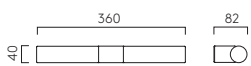

▼ Lamp excluded / La lampe exclu / Das Leuchtmittel ist ausgeschlossen / La lampadina esclusi.