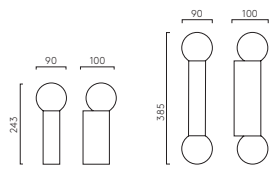

Kyoto

ZONES 2 3

	LAMP	WATT	INPUT	K	CRI	Lm	IP	CLASS	
PCh 1060018	Integral LED	8.7W	Mains 230V	2700	90	291	44	□	✓
MB 1060017									

Ortona

ZONES 2 3

	PCh	MB	LAMP	WATT	IP	CLASS	☑	☑
Single	1459001	1459005	G9*	25W max	44	☐	✓	✓
Twin	1459002	1459006	G9*	2 x 25W max	44	☐	✓	✓