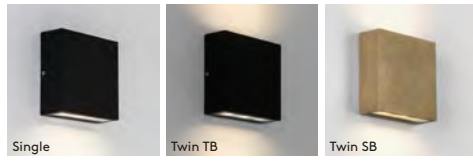

Elis

	LAMP	WATT	INPUT	K	CRI	Lm	IP	CLASS		
Single	TB 1331001	Integral LED	4.7W	Mains 230V	3000	80	248	54	⊕	✓
Twin	TB 1331002 SB 1331013	Integral LED	8.2W	Mains 230V	3000	80	524	54	⊕	✓