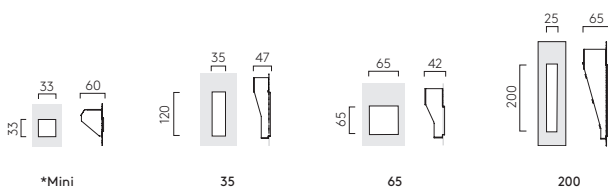

▼ Driver excluded/Driver d'entrée exclu/Das treiber ist ausgeschlossen/Driver esclusi.

* Borgo Mini Driver must be installed remotely in a serviceable location./ Le driver doit être installé à distance dans un endroit accessible/Treiber muss remote in einem zu wart Speicherort installiert/Driver deve essere installato a distanza in un luogo accessibile.

35, 65 + 200 LED Driver accessible after installation/Driver LED accessibles après installation/LED-Treiber ist nach der Installation zugänglich/Accesso al driver anche dopo l'installazione