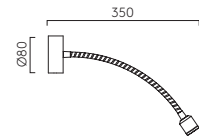

Fosso

MN 1138008 Br 1138011

LAMP	WATT	INPUT	K	CRI	Lm	CLASS	⏻	🌐
Integral LED	1.7W	100-240V	3000	90	83	⊕	✓	✓

Leo

MN 1295002 Br 1295003

LAMP	WATT	INPUT	K	CRI	Lm	CLASS	⏻	🌐
Integral LED	4W	Mains 230V	3000	90	193	⊕	✓	✓