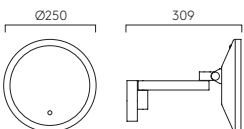

▼ Lamp excluded / La lampe exclu / Das Leuchtmittel ist ausgeschlossen / La lampadina esclusi.